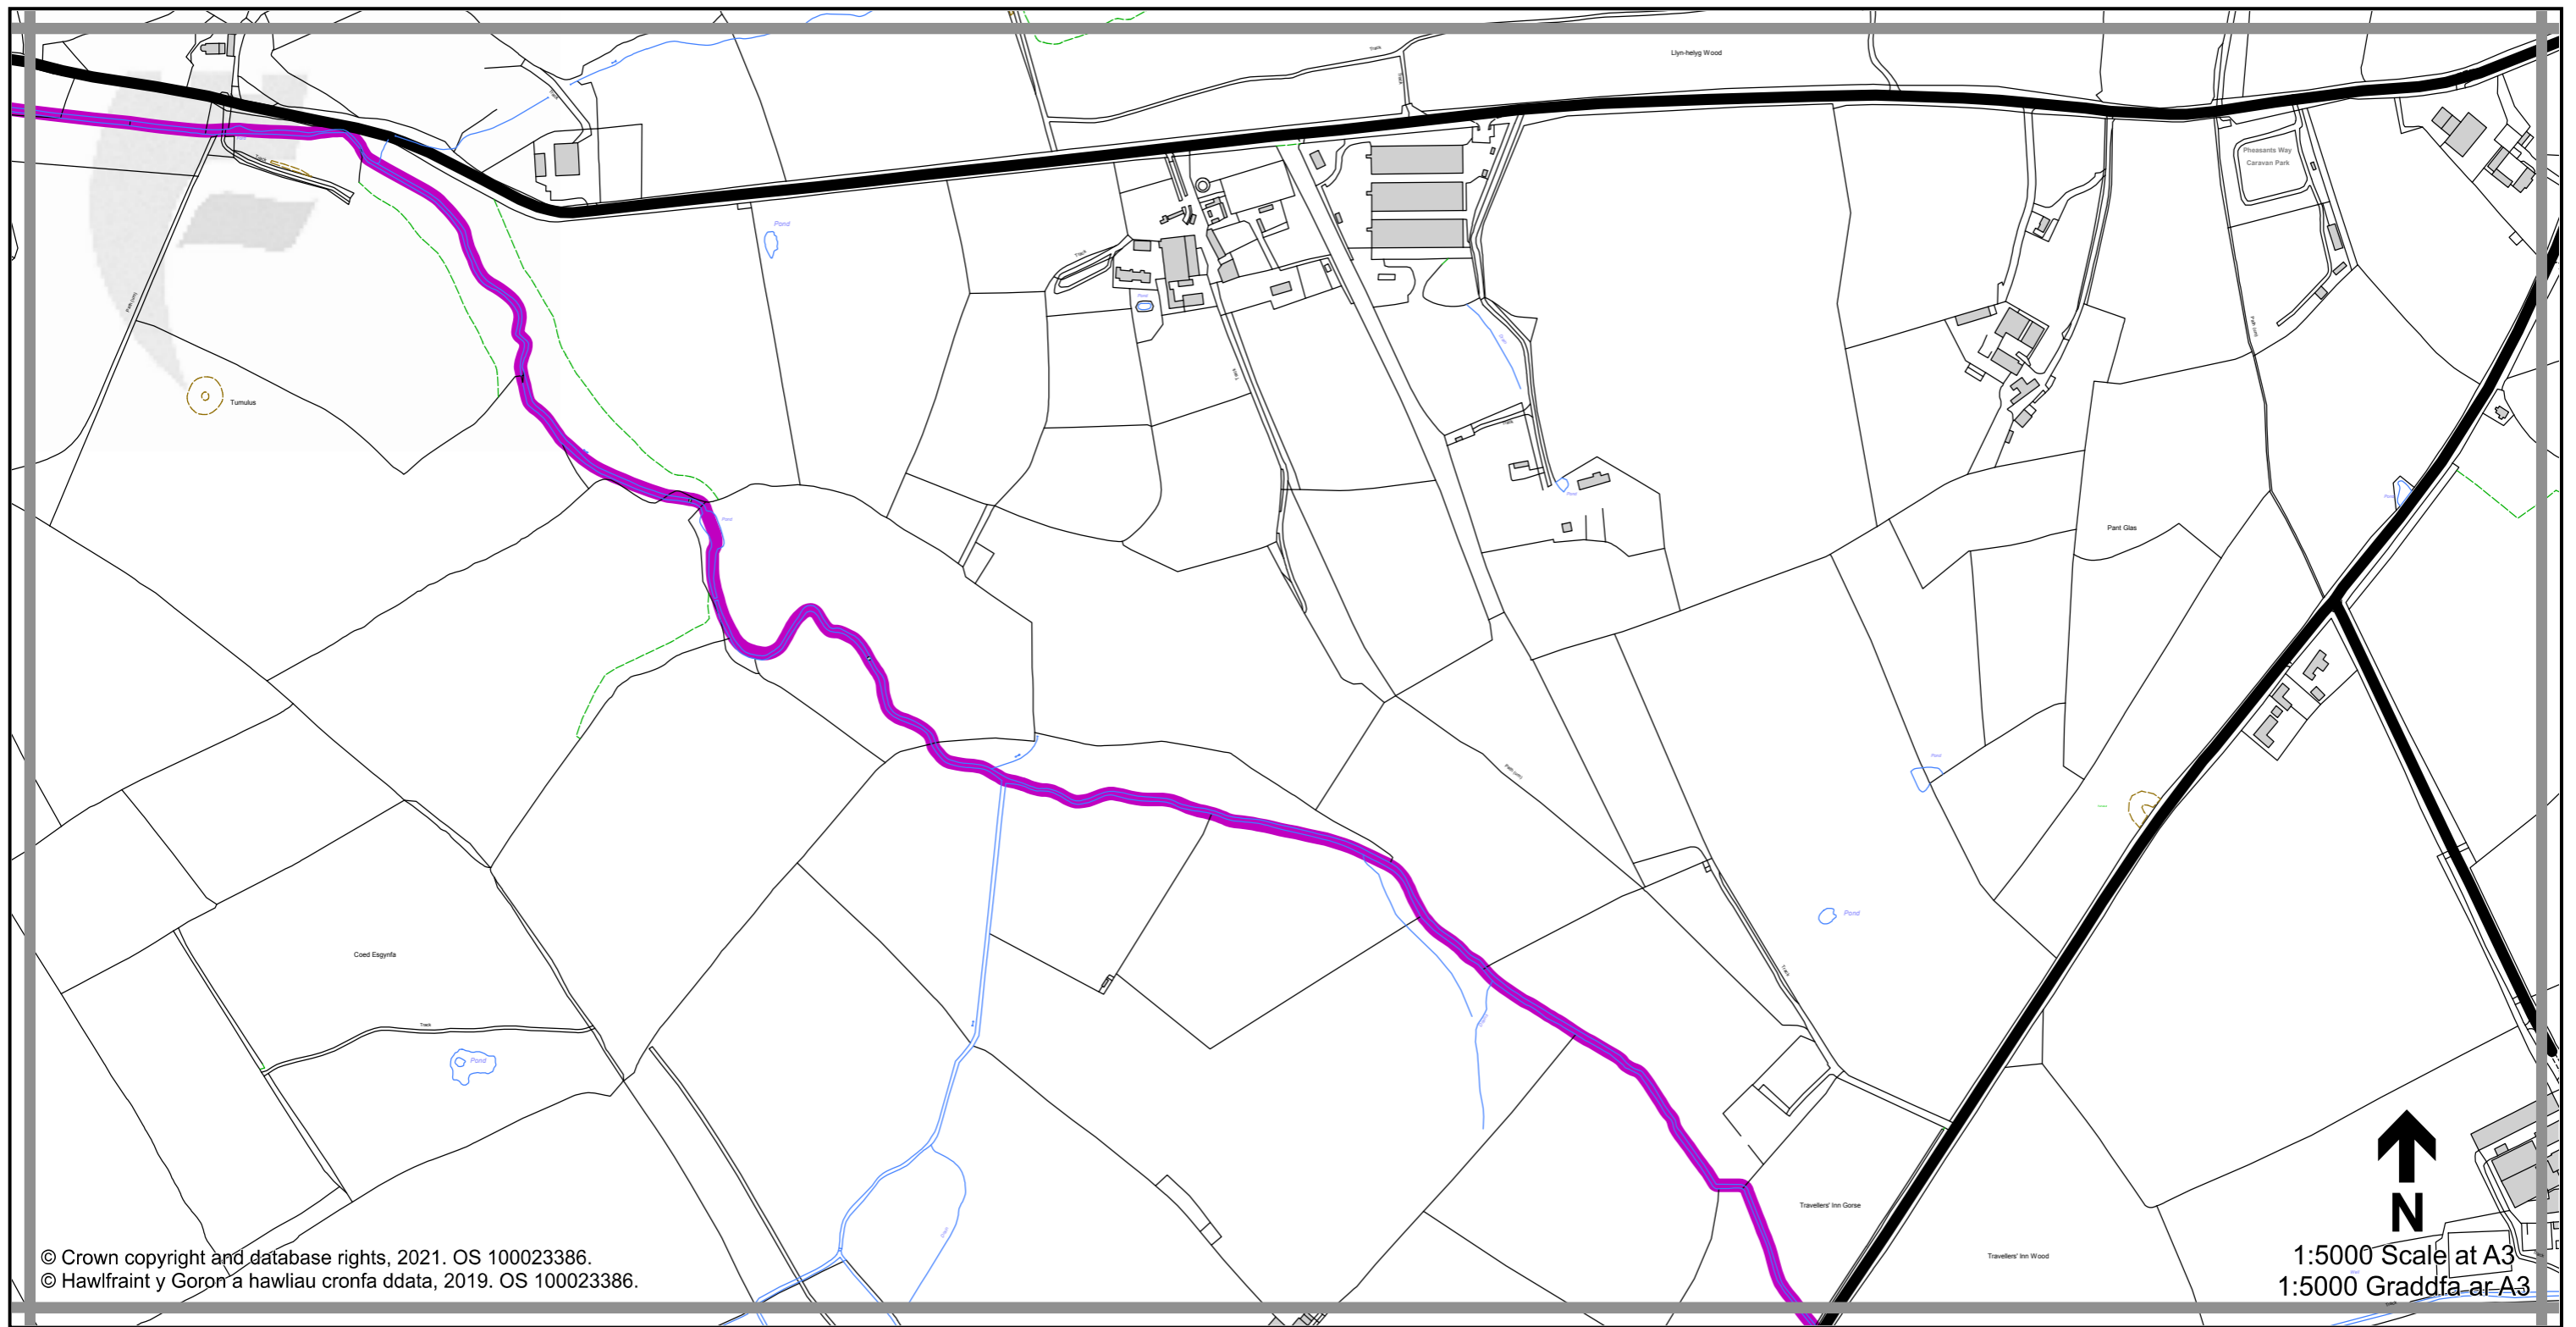

© Crown copyright and database rights, 2021. OS 100023386.
© Hawlfraint y Goron a hawliau cronfa ddata, 2019. OS 100023386.

1:5000 Scale at A3
1:5000 Graddfa ar A3

Legend / Eglurhad

- 20 mph / mya
- Restricted Road' (30mph)
  Ffordd Gyfyngedig (30mya)
- 30 mph by Order
  30 mya drwy Orchymyn
- 40 mph / mya
- 50 mph / mya
- National Speed Limit applies
  Terfyn Cyflymder Cenedlaethol yn berthnasol
- Derestricted by Order (National Speed Limit applies)
  Heb Gyfyngiad drwy Orchymyn (Terfyn Cyflymder Cenedlaethol yn berthnasol)
- Roads subject to separate Orders
  Ffyrdd sy'n destun Gorchmynion ar wahân
- County Boundary / Ffin y Sir

**THE FLINTSHIRE COUNTY COUNCIL (VARIOUS ROADS)
(20MPH, 30MPH, 40MPH, 50MPH AND NATIONAL SPEED LIMITS.
RESTRICTED AND DERESTRICTED ROADS) ORDER 2021.**

**GORCHYMYN (FFYRDD AMRYWIOL) (20MYA, 30MYA, 40MYA,
50MYA A'R TERFYNAU CYFLYMDER CENEDLAETHOL.
FFYRDD CYFYNGEDIG A FFYRDD HEB GYFYNGIAD)
CYNGOR SIR Y FFLINT 2021.**

**Sheet
C24
Dalen**

**Sheet Revision Number:
Rhif Adolgiad Y Ddalen: 1**
**Sheet Active from:
Dalen yn weithredol o: 03/09/2021**