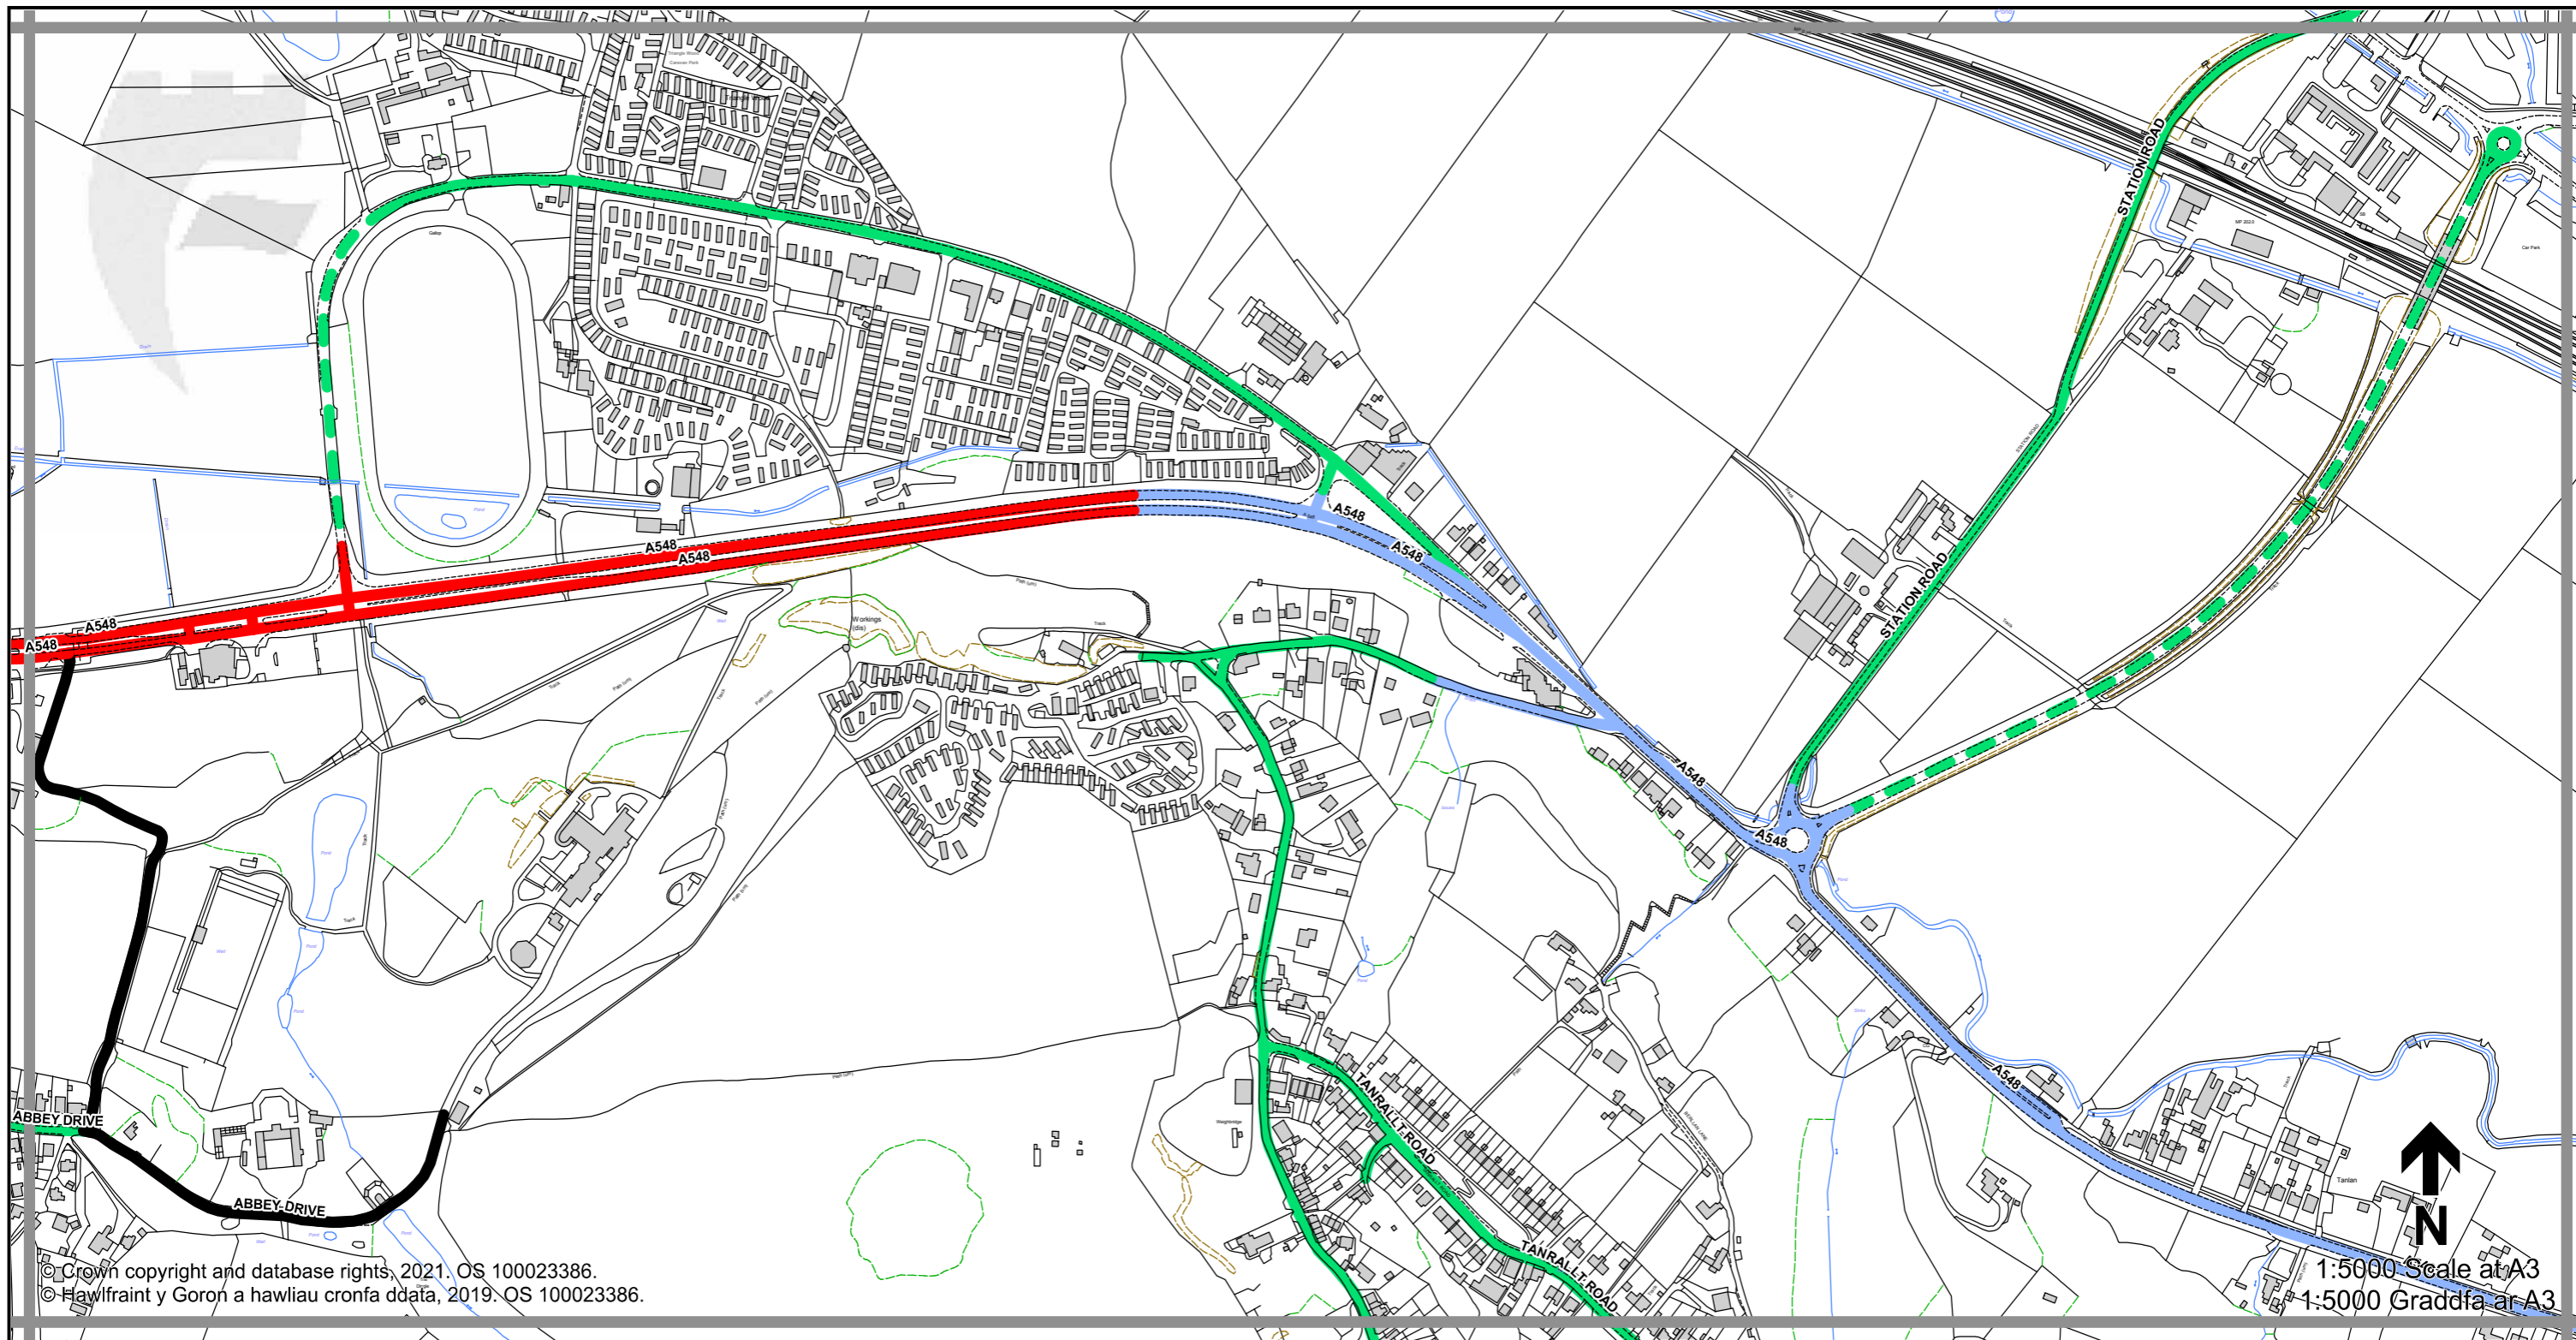

Legend / Eglurhad

- 20 mph / mya
- Restricted Road' (30mph)
  Ffordd Gyfyngedig (30mya)
- 30 mph by Order
  30 mya drwy Orchymyn
- 40 mph / mya
- 50 mph / mya
- National Speed Limit applies
  Terfyn Cyflymder Cenedlaethol yn berthnasol
- Derestricted by Order (National Speed Limit applies)
  Heb Gyfyngiad drwy Orchymyn (Terfyn Cyflymder Cenedlaethol yn berthnasol)
- Roads subject to separate Orders
  Ffyrdd sy'n destun Gorchmynion ar wahân
- County Boundary / Ffin y Sir

THE FLINTSHIRE COUNTY COUNCIL (VARIOUS ROADS) (20MPH, 30MPH, 40MPH, 50MPH AND NATIONAL SPEED LIMITS. RESTRICTED AND DERESTRICTED ROADS) ORDER 2021.

GORCHYMYN (FFYRDD AMRYWIOL) (20MYA, 30MYA, 40MYA, 50MYA A'R TERFYNAU CYFLYMDER CENEDLAETHOL. FFYRDD CYFYNGEDIG A FFYRDD HEB GYFYNGIAD) CYNGOR SIR Y FFLINT 2021.

**Sheet
C31
Dalen**

Sheet Revision Number:
Rhif Adolgiad Y Ddalen: **1**
Sheet Active from:
Dalen yn weithredol o: **03/09/2021**