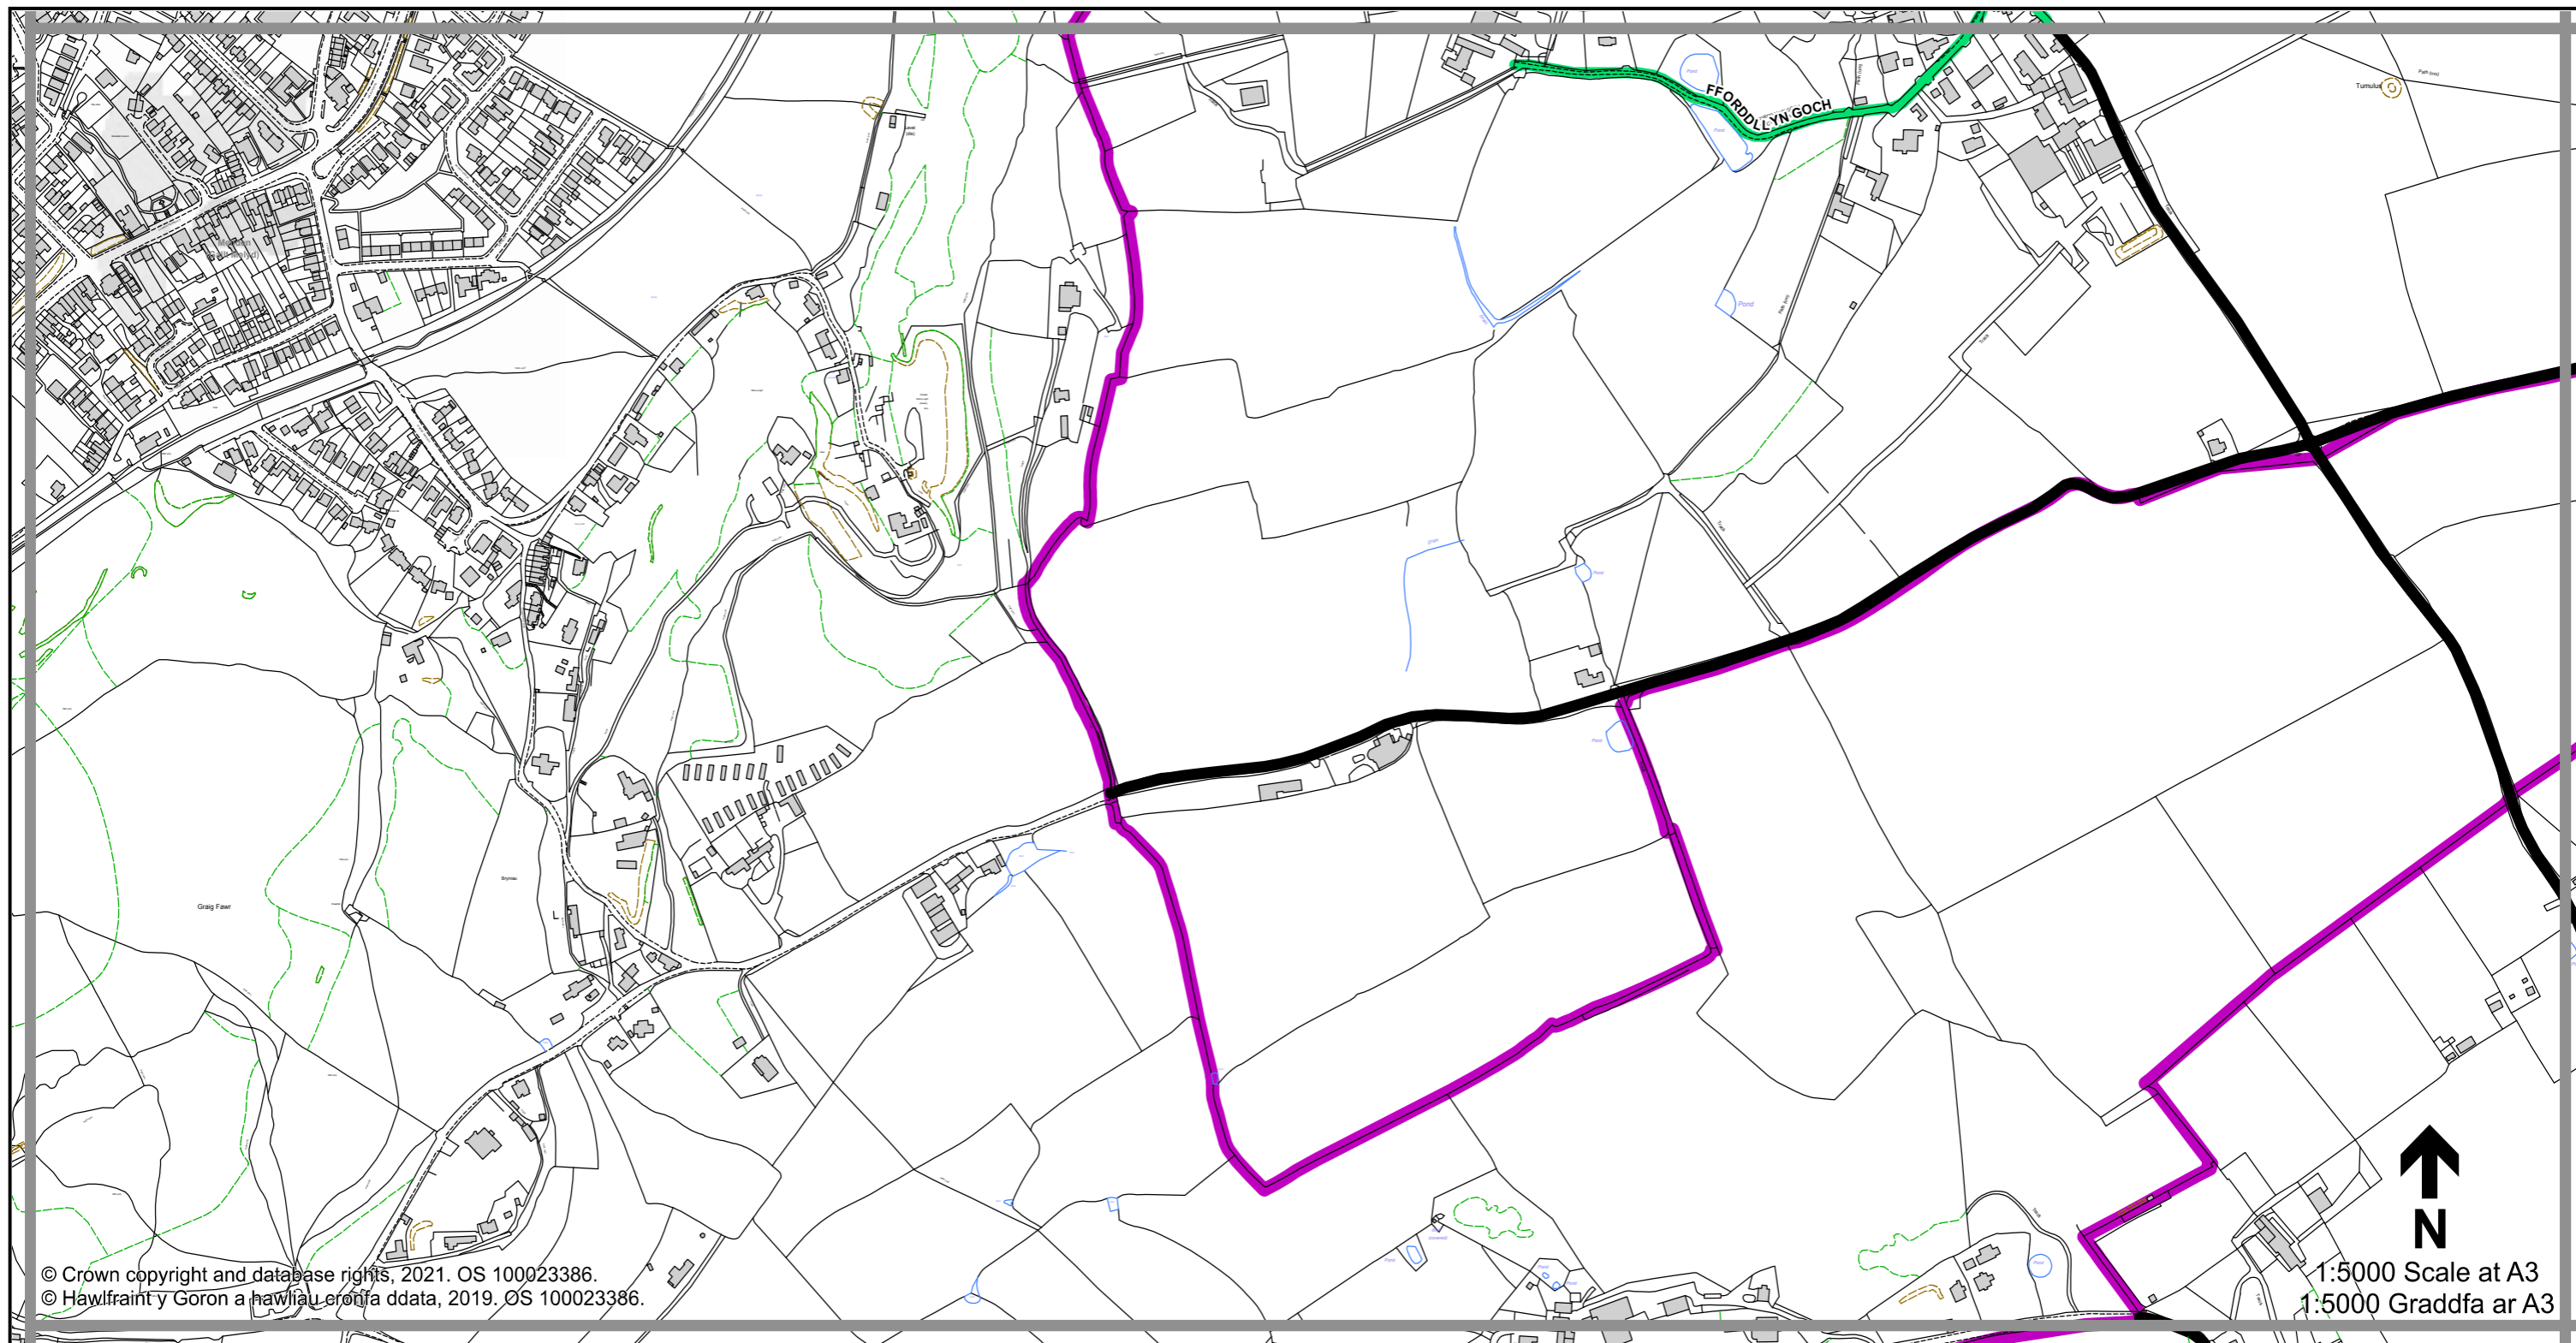

© Crown copyright and database rights, 2021. OS 100023386.
© Hawlfraint y Goron a hawliau eronfa ddata, 2019. OS 100023386.

1:5000 Scale at A3
1:5000 Graddfa ar A3

Legend / Eglurhad

- 20 mph / mya
- Restricted Road' (30mph)
  Ffordd Gyfyngedig (30mya)
- 30 mph by Order
  30 mya drwy Orchymyn
- 40 mph / mya
- 50 mph / mya
- National Speed Limit applies
  Terfyn Cyflymder Cenedlaethol yn berthnasol
- Derestricted by Order (National Speed Limit applies)
  Heb Gyfyngiad drwy Orchymyn (Terfyn Cyflymder Cenedlaethol yn berthnasol)
- Roads subject to separate Orders
  Ffyrdd sy'n destun Gorchmynion ar wahân
- County Boundary / Ffin y Sir

THE FLINTSHIRE COUNTY COUNCIL (VARIOUS ROADS) (20MPH, 30MPH, 40MPH, 50MPH AND NATIONAL SPEED LIMITS. RESTRICTED AND DERESTRICTED ROADS) ORDER 2021.

GORCHYMYN (FFYRDD AMRYWIOL) (20MYA, 30MYA, 40MYA, 50MYA A'R TERFYNAU CYFLYMDER CENEDLAETHOL. FFYRDD CYFYNGEDIG A FFYRDD HEB GYFYNGIAD) CYNGOR SIR Y FFLINT 2021.

**Sheet
A28
Dalen**

Sheet Revision Number: **1**
Rhif Adolgiad Y Ddalen:
Sheet Active from: **03/09/2021**
Dalen yn weithredol o: