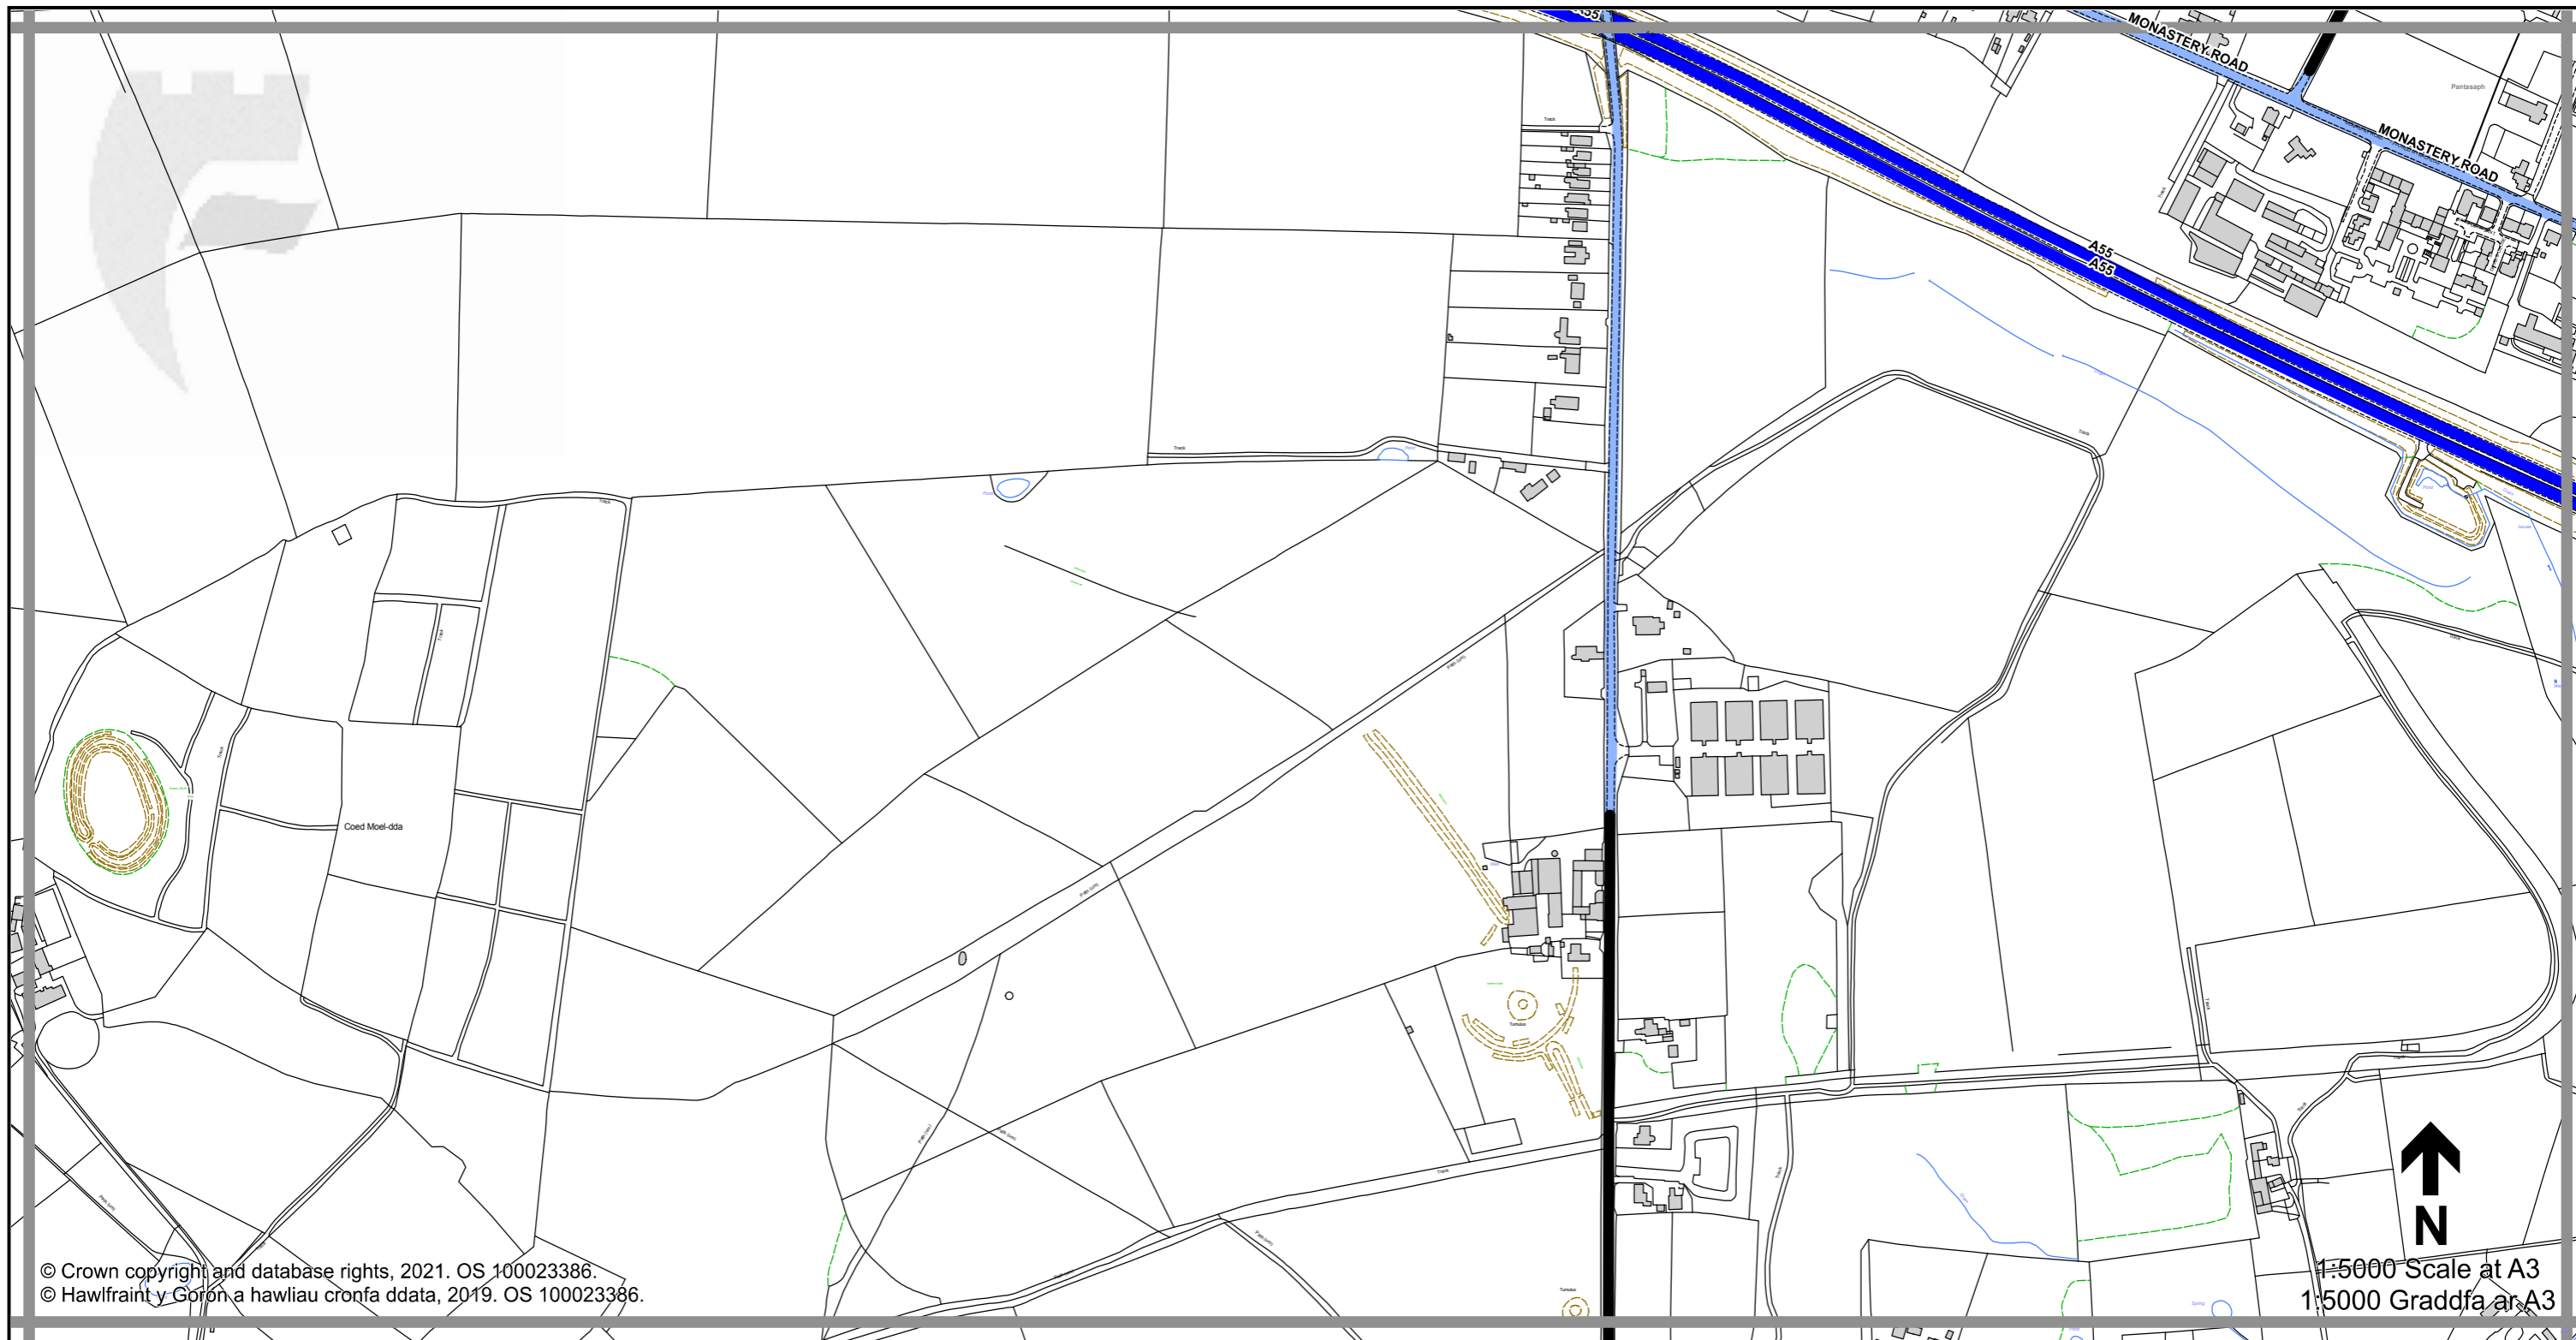

© Crown copyright and database rights, 2021. OS 100023386.
© Hawlfraint y Goron a hawliau cronfa ddata, 2019. OS 100023386.

1:5000 Scale at A3
1:5000 Graddfa ar A3

Legend / Eglurhad

- 20 mph / mya
- Restricted Road' (30mph)
  Ffordd Gyfyngedig (30mya)
- 30 mph by Order
  30 mya drwy Orchymyn
- 40 mph / mya
- 50 mph / mya
- National Speed Limit applies
  Terfyn Cyflymder Cenedlaethol yn berthnasol
- Derestricted by Order (National Speed Limit applies)
  Heb Gyfyngiad drwy Orchymyn (Terfyn Cyflymder Cenedlaethol yn berthnasol)
- Roads subject to separate Orders
  Ffyrdd sy'n destun Gorchmynion ar wahân
- County Boundary / Ffin y Sir

**THE FLINTSHIRE COUNTY COUNCIL (VARIOUS ROADS)
(20MPH, 30MPH, 40MPH, 50MPH AND NATIONAL SPEED LIMITS.
RESTRICTED AND DERESTRICTED ROADS) ORDER 2021.**

**GORCHYMYN (FFYRDD AMRYWIOL) (20MYA, 30MYA, 40MYA,
50MYA A'R TERFYNAU CYFLYMDER CENEDLAETHOL.
FFYRDD CYFYNGEDIG A FFYRDD HEB GYFYNGIAD)
CYNGOR SIR Y FFLINT 2021.**

**Sheet
E23
Dalen**

Sheet Revision Number: **1**
Rhif Adolgiad Y Ddalen:
Sheet Active from: **03/09/2021**
Dalen yn weithredol o: