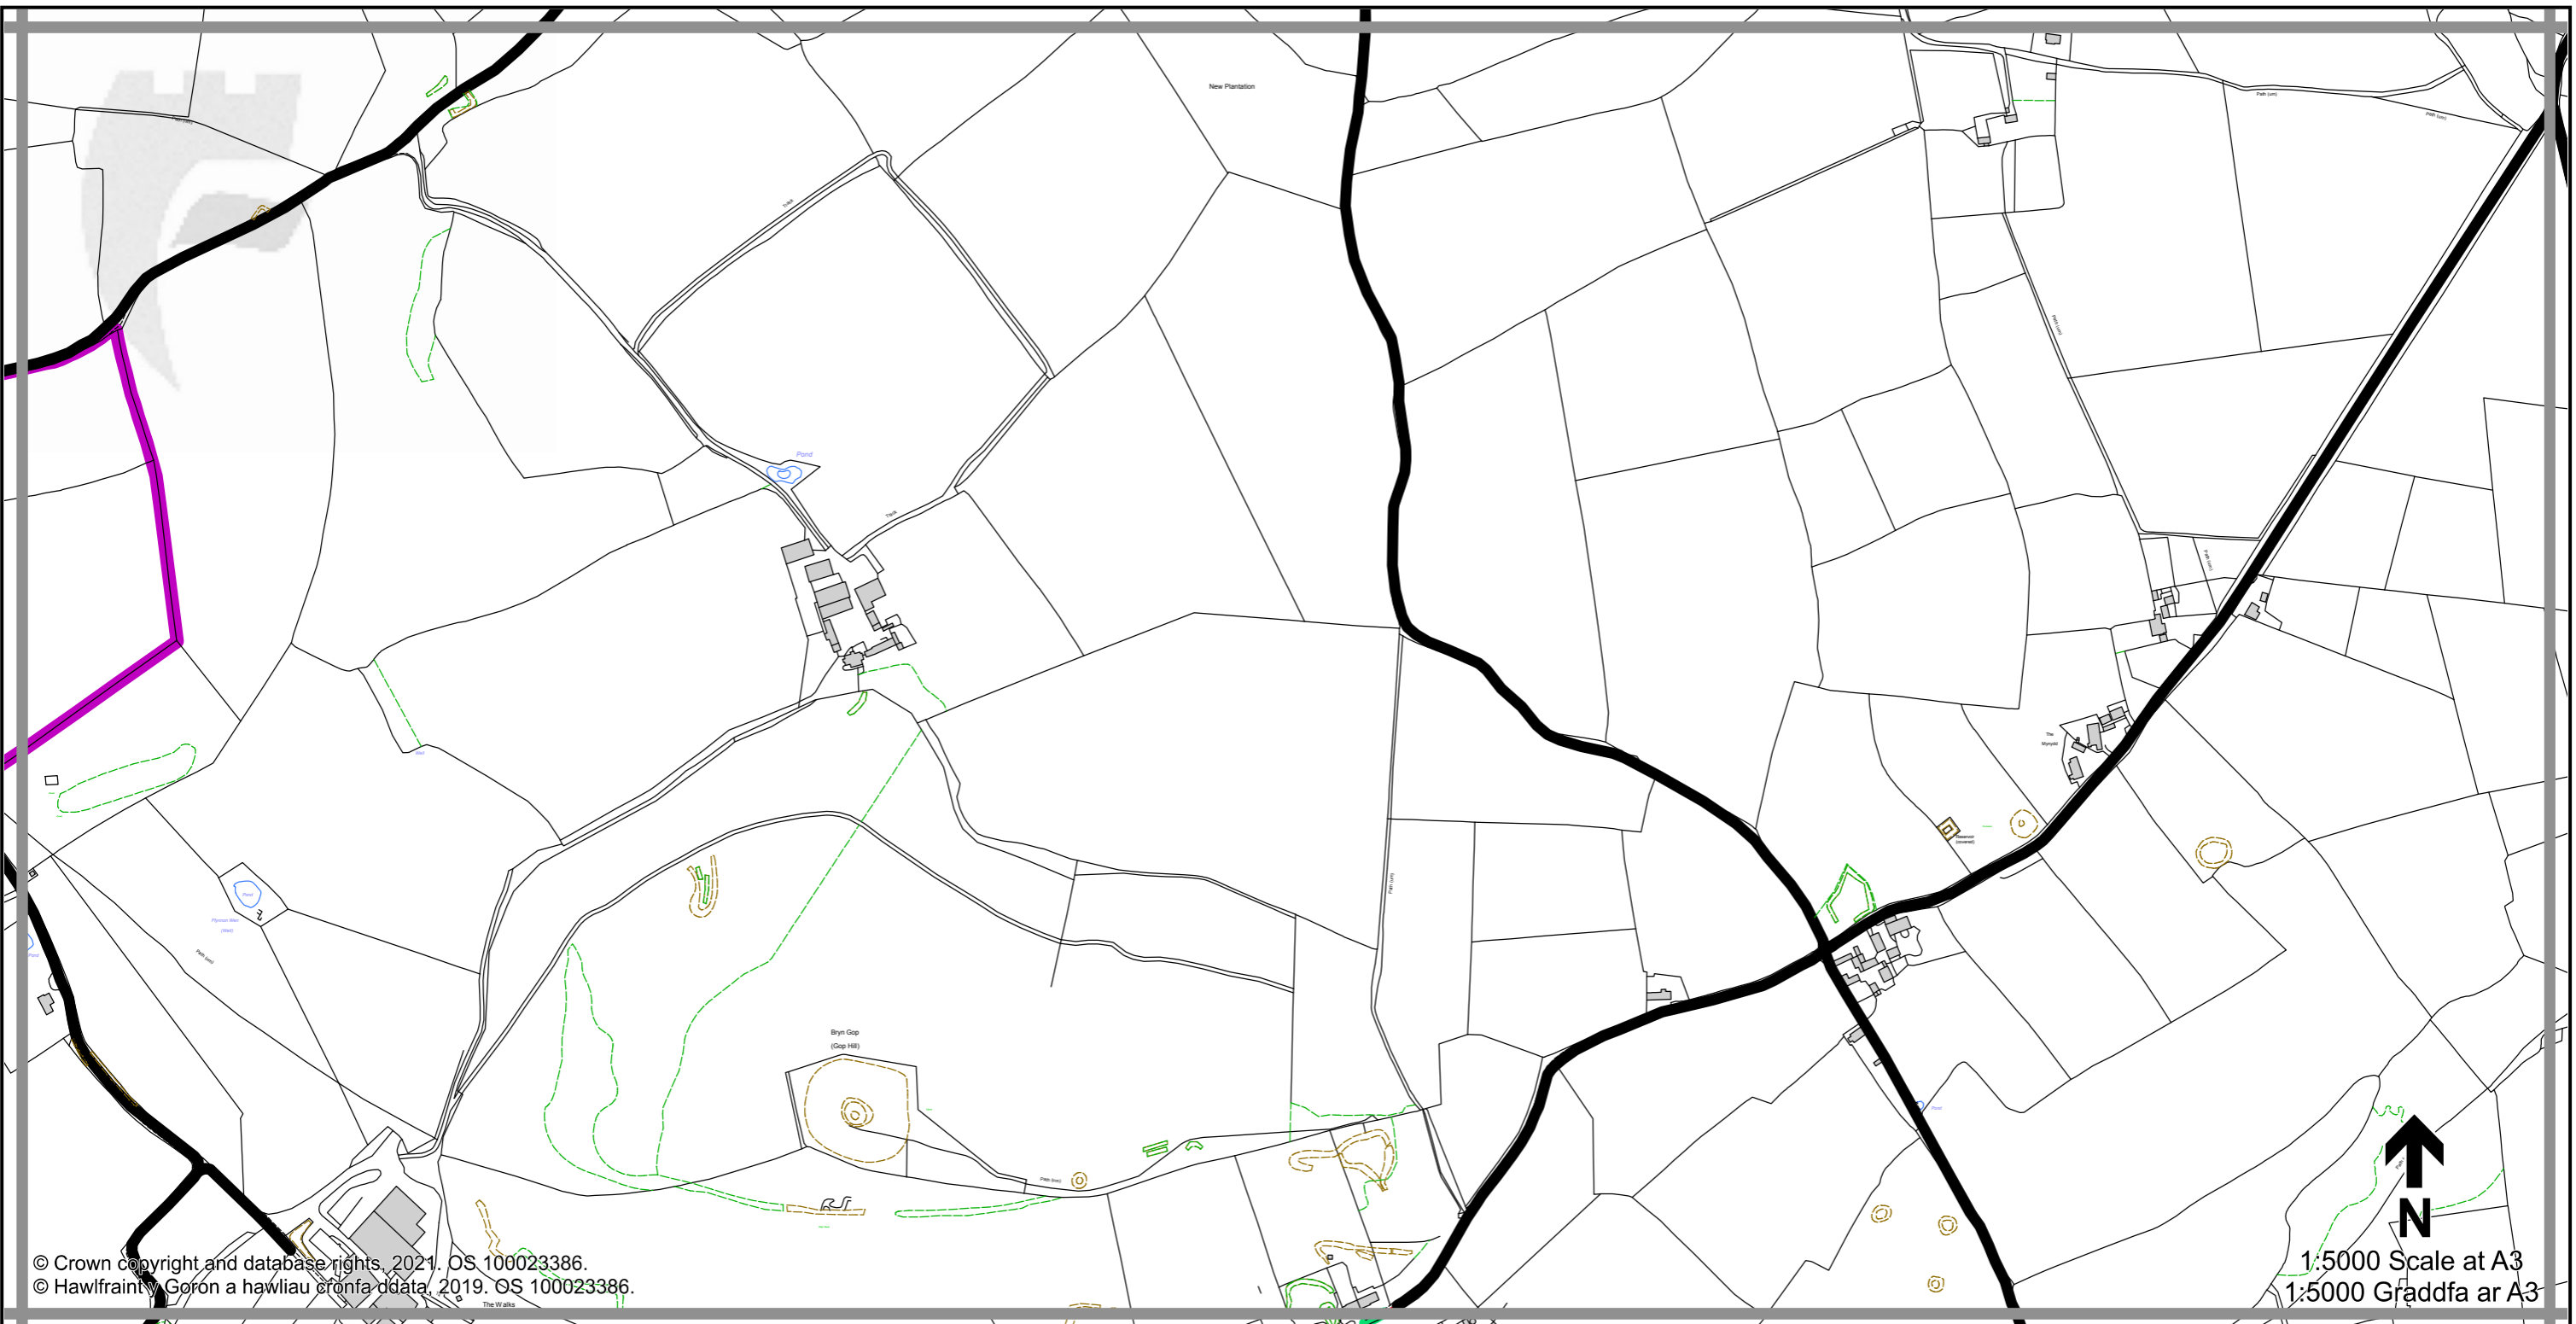

© Crown copyright and database rights, 2021. OS 100023386.
© Hawlfraint y Goron a hawliau cronfa ddata, 2019. OS 100023386.

1:5000 Scale at A3
1:5000 Graddfa ar A3

Legend / Eglurhad

- 20 mph / mya
- Restricted Road' (30mph)
  Ffordd Gyfyngedig (30mya)
- 30 mph by Order
  30 mya drwy Orchymyn
- 40 mph / mya
- 50 mph / mya
- National Speed Limit applies
  Terfyn Cyflymder Cenedlaethol yn berthnasol
- Derestricted by Order (National Speed Limit applies)
  Heb Gyfyngiad drwy Orchymyn (Terfyn Cyflymder Cenedlaethol yn berthnasol)
- Roads subject to separate Orders
  Ffyrdd sy'n destun Gorchmynion ar wahân
- County Boundary / Ffin y Sir

THE FLINTSHIRE COUNTY COUNCIL (VARIOUS ROADS) (20MPH, 30MPH, 40MPH, 50MPH AND NATIONAL SPEED LIMITS. RESTRICTED AND DERESTRICTED ROADS) ORDER 2021.

GORCHYMYN (FFYRDD AMRYWIOL) (20MYA, 30MYA, 40MYA, 50MYA A'R TERFYNAU CYFLYMDER CENEDLAETHOL. FFYRDD CYFYNGEDIG A FFYRDD HEB GYFYNGIAD) CYNGOR SIR Y FFLINT 2021.

**Sheet
B28
Dalen**

Sheet Revision Number:
Rhif Adolgiad Y Ddalen: **1**
Sheet Active from:
Dalen yn weithredol o: **03/09/2021**