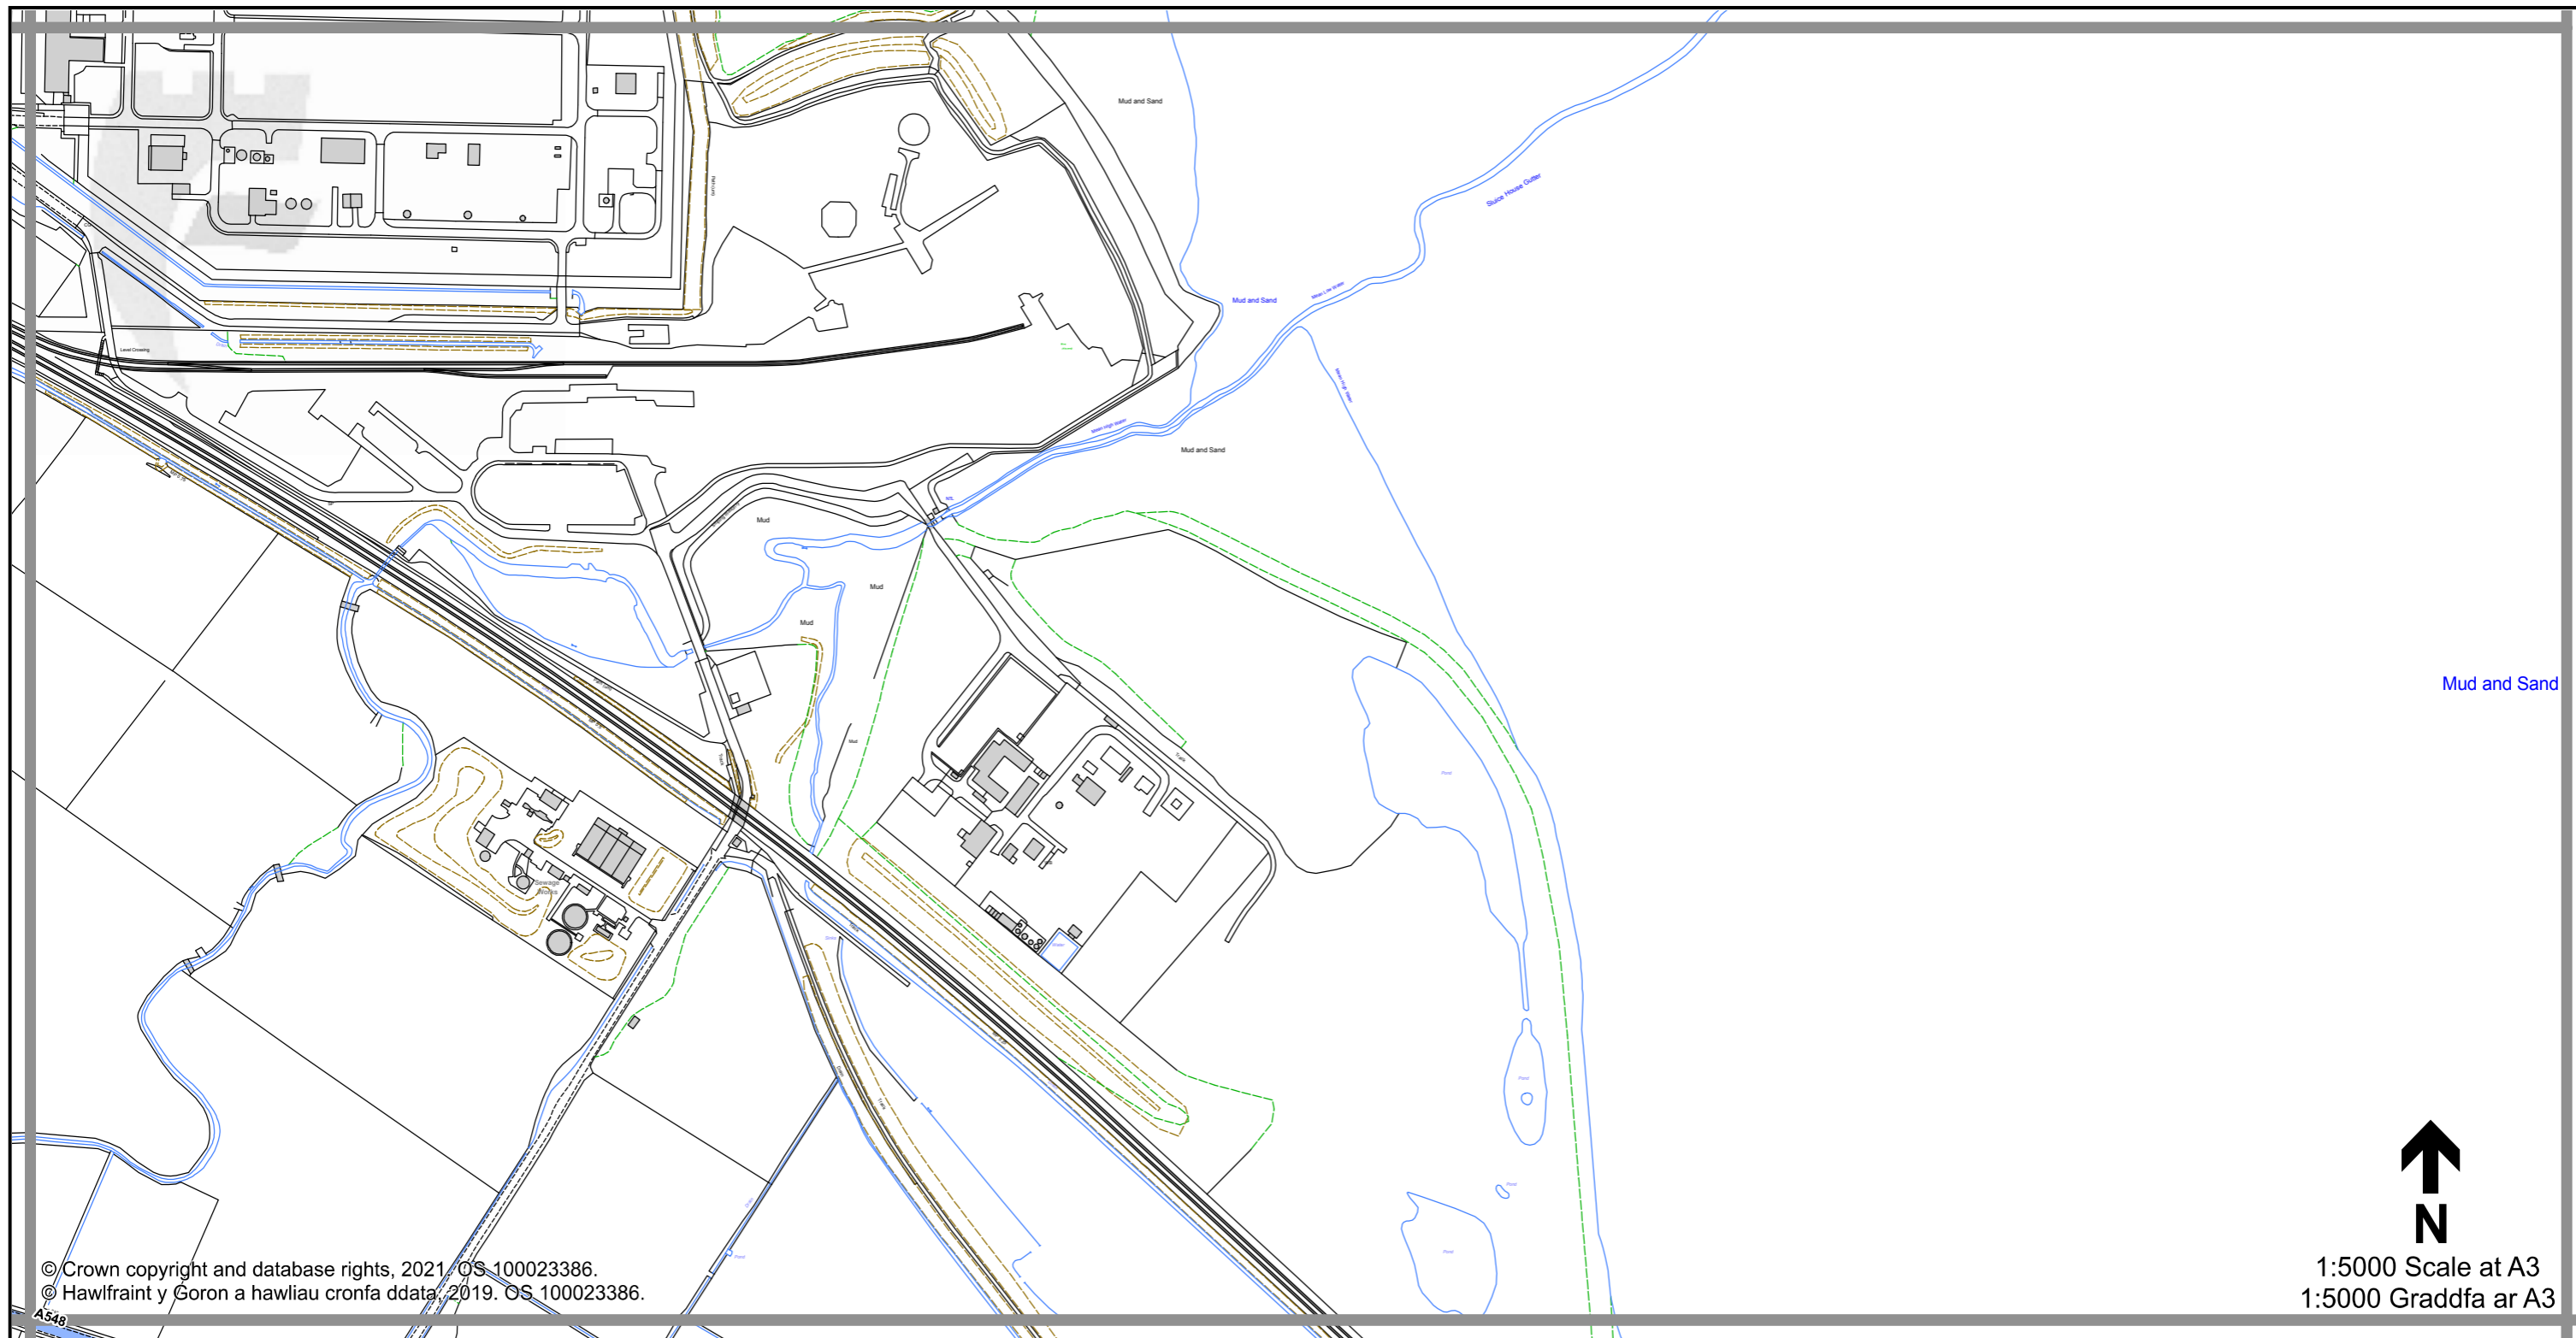

© Crown copyright and database rights, 2021. OS 100023386.
© Hawlfraint y Goron a hawliau cronfa ddata, 2019. OS 100023386.

↑
N
1:5000 Scale at A3
1:5000 Graddfa ar A3

Legend / Eglurhad

20 mph / mya	National Speed Limit applies Terfyn Cyflymder Cenedlaethol yn berthnasol
Restricted Road' (30mph) Ffordd Gyfyngedig (30mya)	Derestricted by Order (National Speed Limit applies) Heb Gyfyngiad drwy Orchymyn (Terfyn Cyflymder Cenedlaethol yn berthnasol)
30 mph by Order 30 mya drwy Orchymyn	Roads subject to separate Orders Ffyrdd sy'n destun Gorchmynion ar wahân
40 mph / mya	County Boundary / Ffin y Sir
50 mph / mya	

**THE FLINTSHIRE COUNTY COUNCIL (VARIOUS ROADS)
(20MPH, 30MPH, 40MPH, 50MPH AND NATIONAL SPEED LIMITS.
RESTRICTED AND DERESTRICTED ROADS) ORDER 2021.**

**GORCHYMYN (FFYRDD AMRYWIOL) (20MYA, 30MYA, 40MYA,
50MYA A'R TERFYNAU CYFLYMDER CENEDLAETHOL.
FFYRDD CYFYNGEDIG A FFYRDD HEB GYFYNGIAD)
CYNGOR SIR Y FFLINT 2021.**

**Sheet
D31
Dalen**

Sheet Revision Number:
Rhif Adolgiad Y Ddalen: **1**
Sheet Active from:
Dalen yn weithredol o: **03/09/2021**