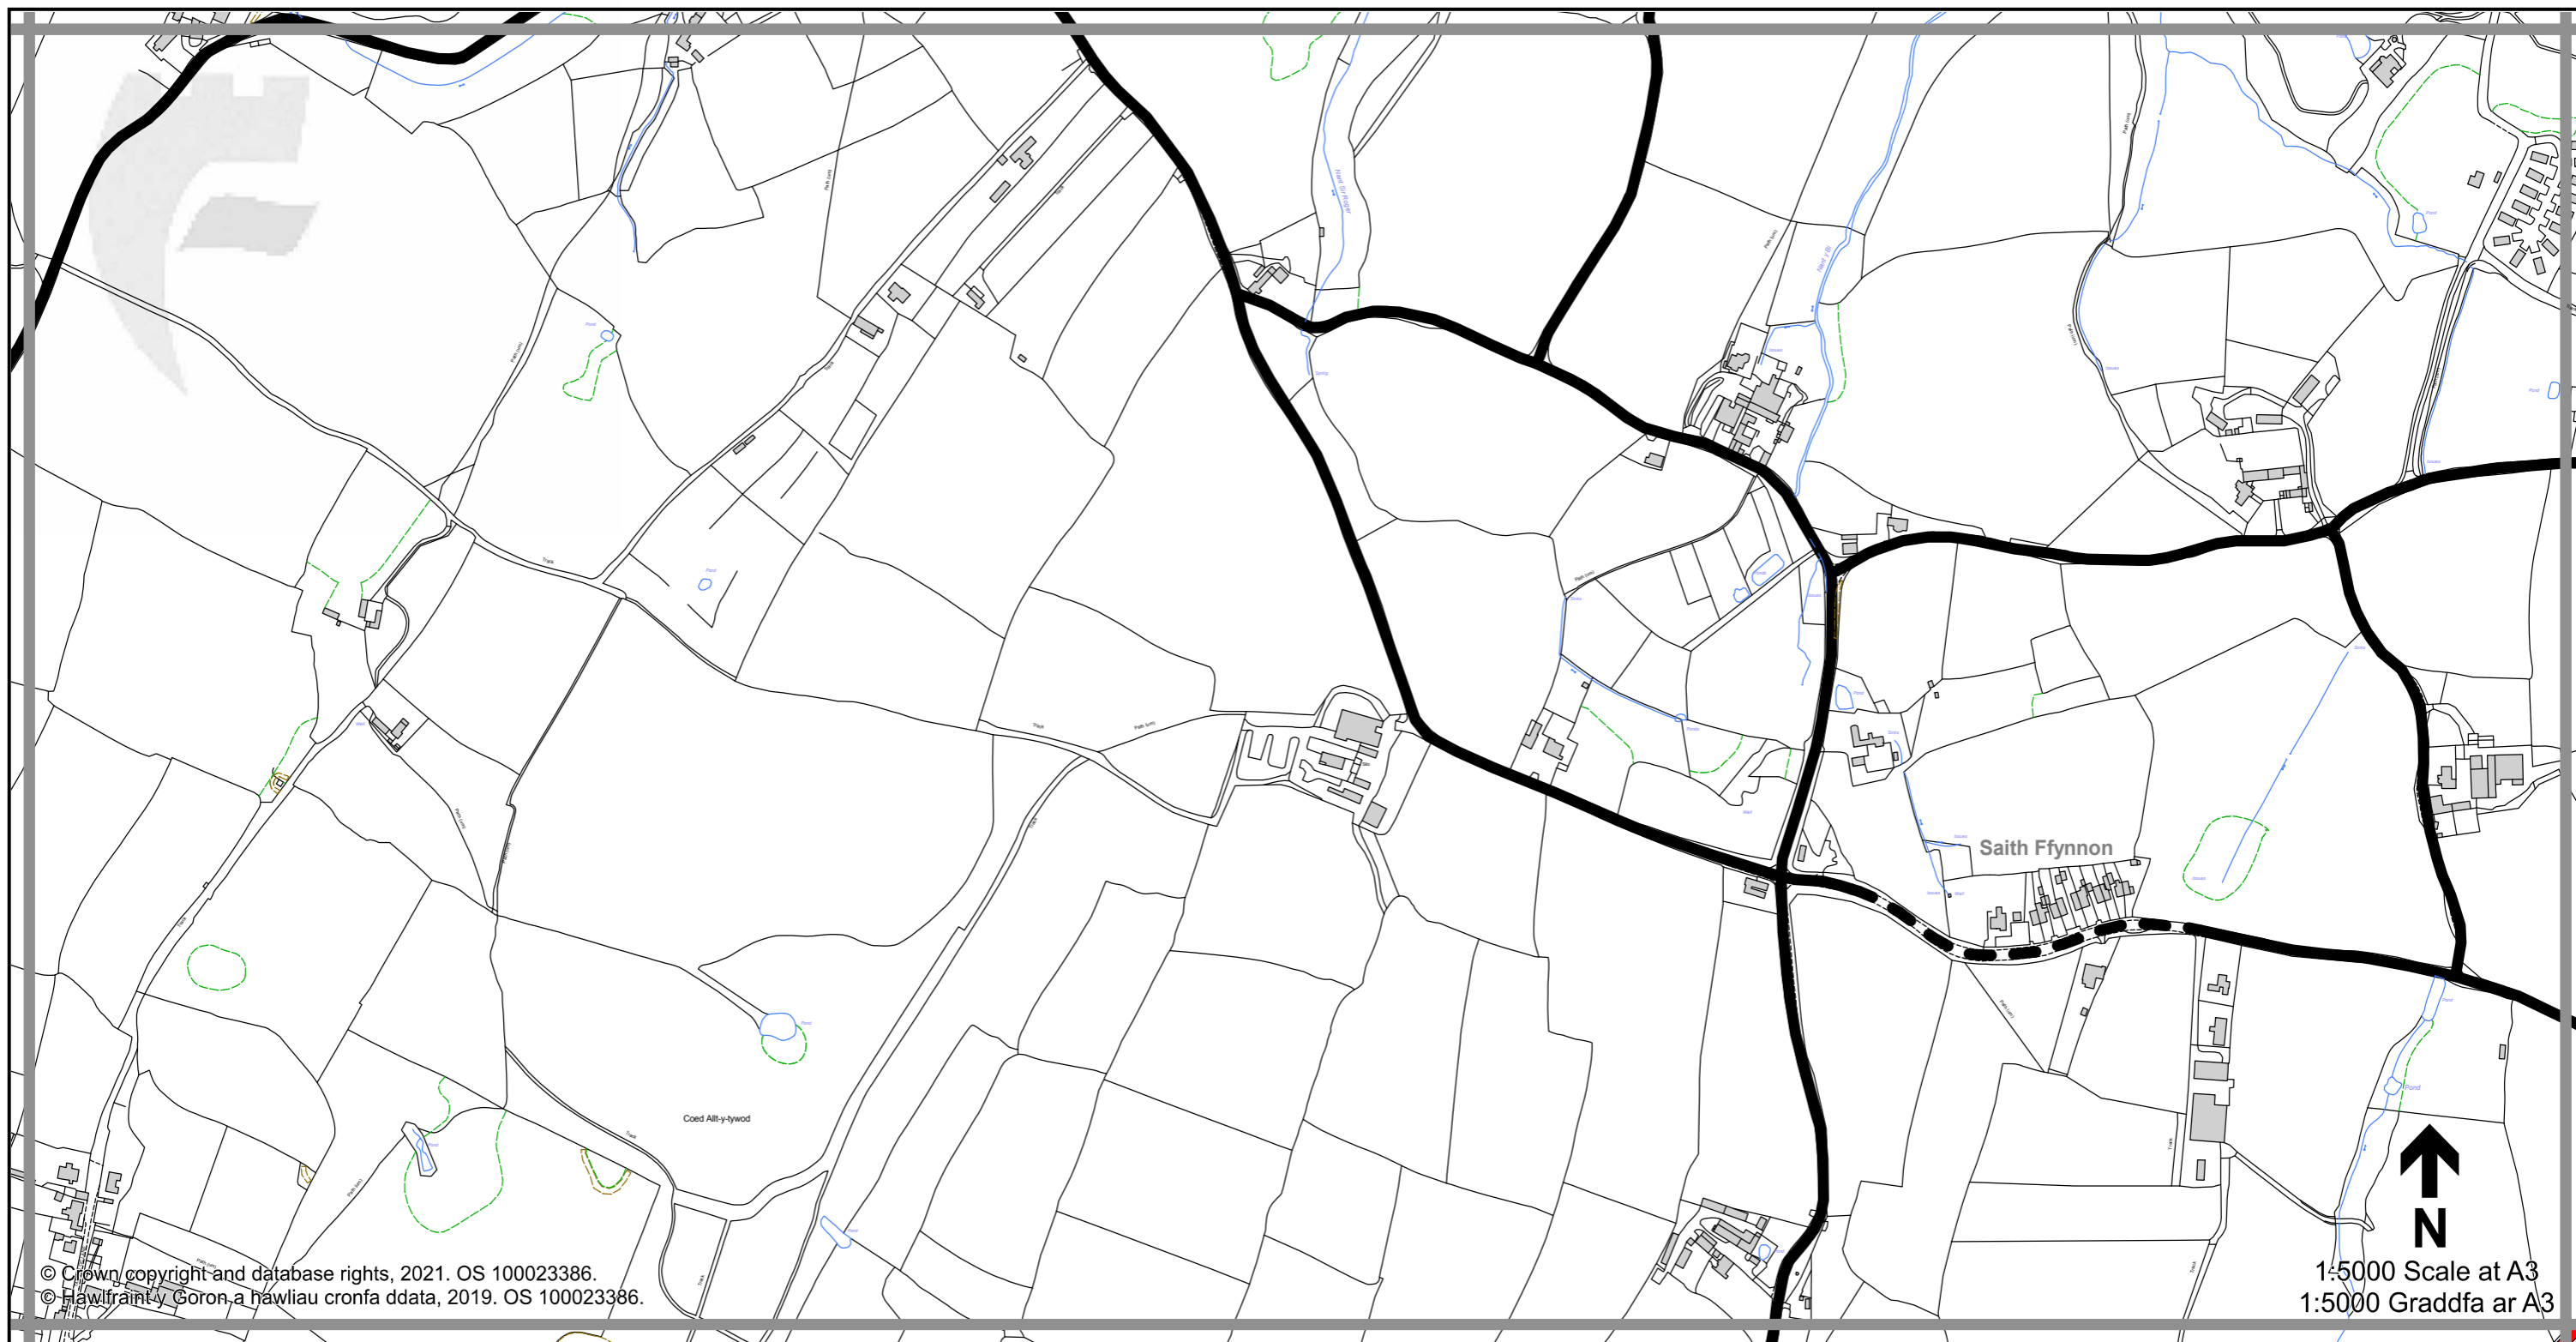

© Crown copyright and database rights, 2021. OS 100023386.
© Hawlfraint y Goron a hawliau cronfa ddata, 2019. OS 100023386.

1:5000 Scale at A3
1:5000 Graddfa ar A3

Legend / Eglurhad

- 20 mph / mya
- Restricted Road' (30mph)
  Ffordd Gyfyngedig (30mya)
- 30 mph by Order
  30 mya drwy Orchymyn
- 40 mph / mya
- 50 mph / mya
- National Speed Limit applies
  Terfyn Cyflymder Cenedlaethol yn berthnasol
- Derestricted by Order (National Speed Limit applies)
  Heb Gyfyngiad drwy Orchymyn (Terfyn Cyflymder Cenedlaethol yn berthnasol)
- Roads subject to separate Orders
  Ffyrdd sy'n destun Gorchmynion ar wahân
- County Boundary / Ffin y Sir

THE FLINTSHIRE COUNTY COUNCIL (VARIOUS ROADS) (20MPH, 30MPH, 40MPH, 50MPH AND NATIONAL SPEED LIMITS. RESTRICTED AND DERESTRICTED ROADS) ORDER 2021.

GORCHYMYN (FFYRDD AMRYWIOL) (20MYA, 30MYA, 40MYA, 50MYA A'R TERFYNAU CYFLYMDER CENEDLAETHOL. FFYRDD CYFYNGEDIG A FFYRDD HEB GYFYNGIAD) CYNGOR SIR Y FFLINT 2021.

**Sheet
E25
Dalen**

Sheet Revision Number: **1**
Rhif Adolgiad Y Ddalen:
Sheet Active from: **03/09/2021**
Dalen yn weithredol o: