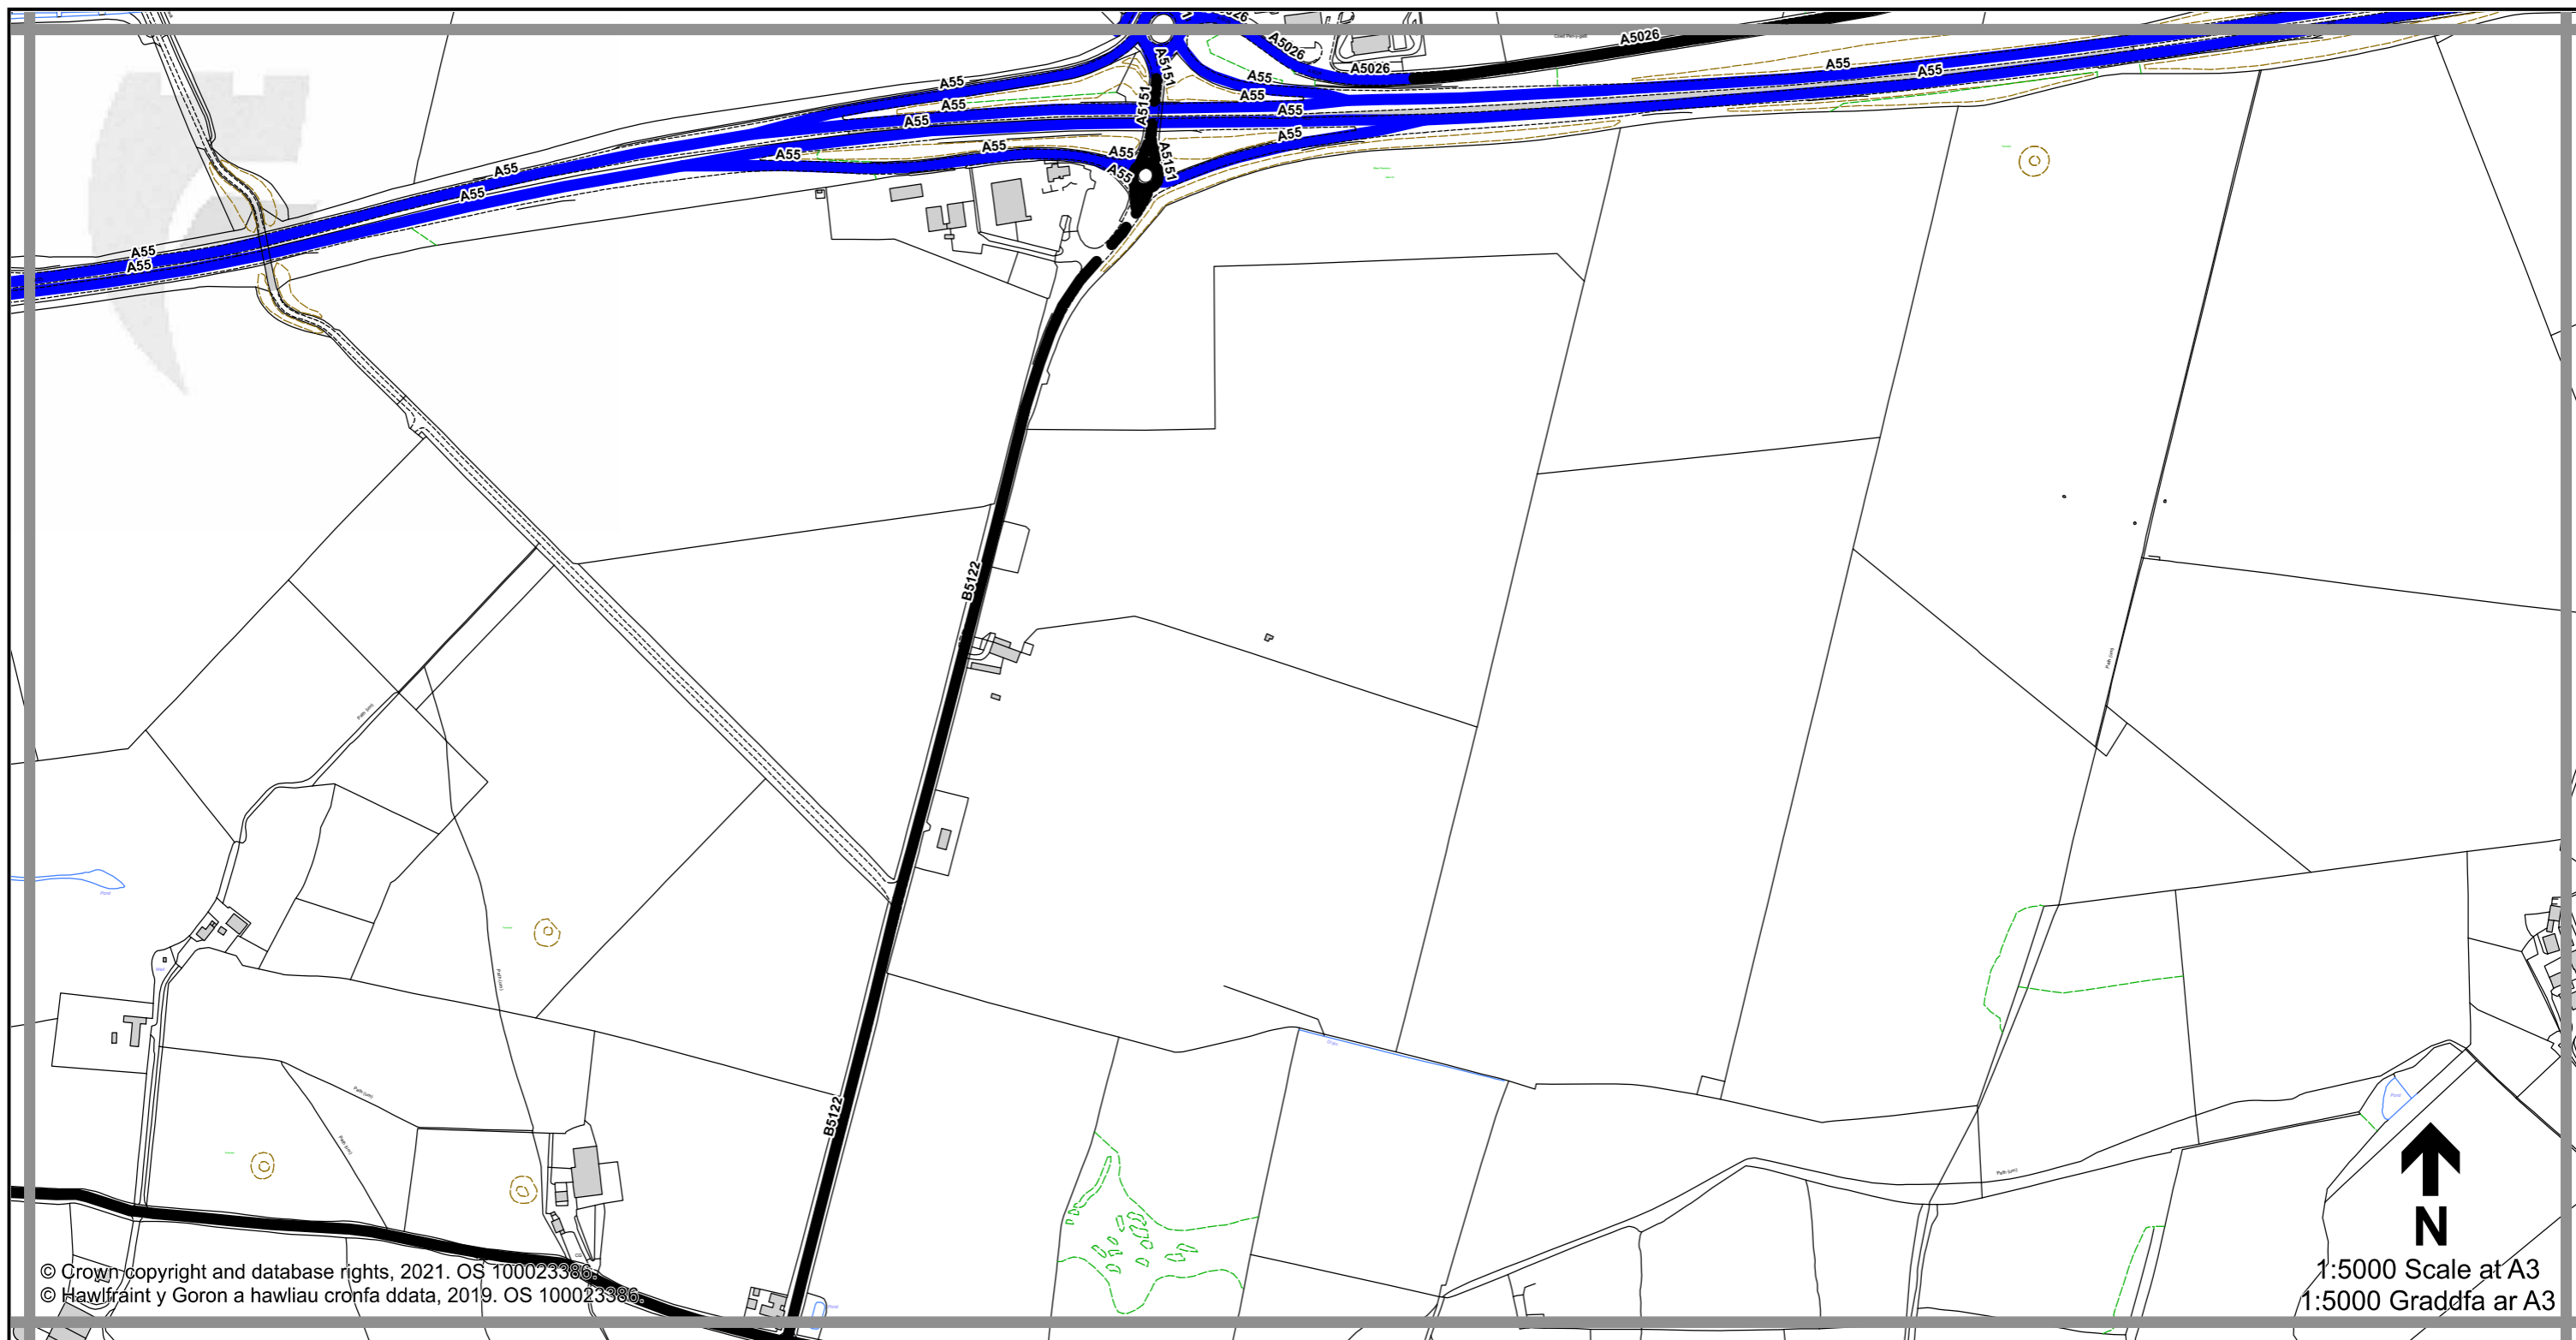

© Crown copyright and database rights, 2021. OS 100023386
© Hawlfraint y Goron a hawliau cronfa ddata, 2019. OS 100023386

1:5000 Scale at A3
1:5000 Graddfa ar A3

Legend / Eglurhad

- 20 mph / mya
- Restricted Road (30mph)
  Ffordd Gyfyngedig (30mya)
- 30 mph by Order
  30 mya drwy Orchymyn
- 40 mph / mya
- 50 mph / mya
- National Speed Limit applies
  Terfyn Cyflymder Cenedlaethol yn berthnasol
- Derestricted by Order (National Speed Limit applies)
  Heb Gyfyngiad drwy Orchymyn (Terfyn Cyflymder Cenedlaethol yn berthnasol)
- Roads subject to separate Orders
  Ffyrdd sy n destun Gorchmynion ar wahân
- County Boundary / Ffin y Sir

THE FLINTSHIRE COUNTY COUNCIL (VARIOUS ROADS) (20MPH, 30MPH, 40MPH, 50MPH AND NATIONAL SPEED LIMITS. RESTRICTED AND DERESTRICTED ROADS) ORDER 2021.

GORCHYMYN (FFYRDD AMRYWIOL) (20MYA, 30MYA, 40MYA, 50MYA A R TERFYNAU CYFLYMDER CENEDLAETHOL. FFYRDD CYFYNGEDIG A FFYRDD HEB GYFYNGIAD) CYNGOR SIR Y FFLINT 2021.

**Sheet
D23
Dalen**

Sheet Revision Number:
Rhif Adolgiad Y Ddalen: **1**
Sheet Active from:
Dalen yn weithredol o: **03/09/2021**