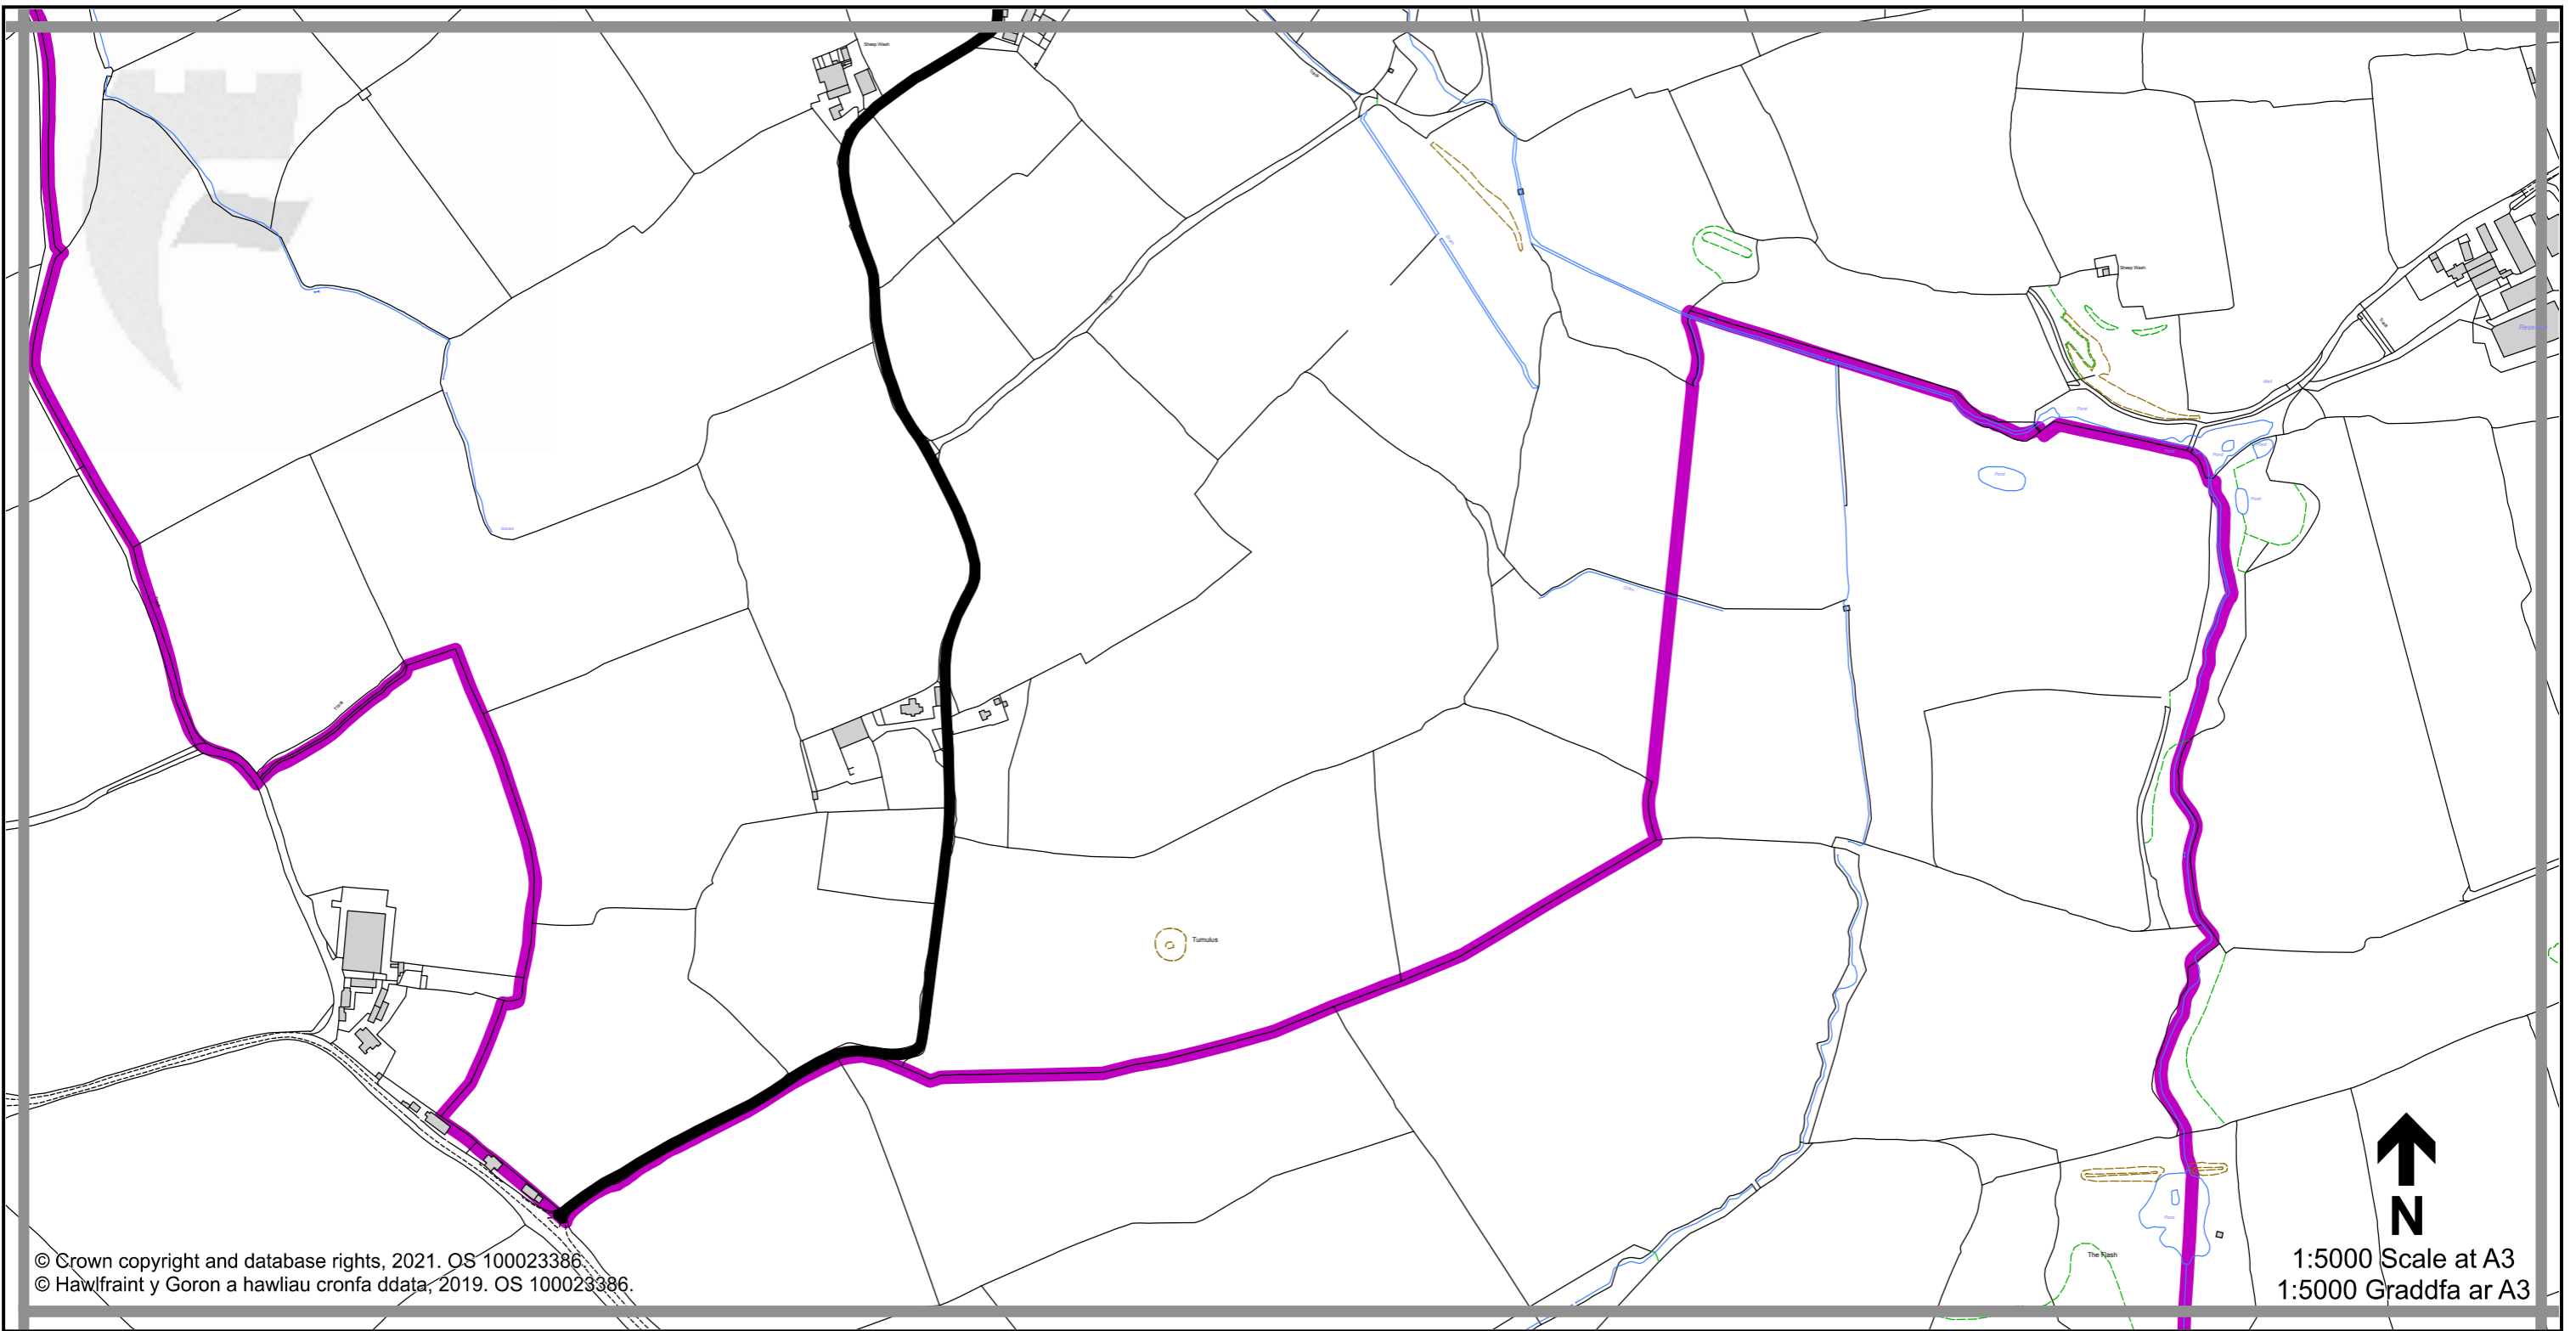

© Crown copyright and database rights, 2021. OS 100023386.
© Hawlfraint y Goron a hawliau cronfa ddata, 2019. OS 100023386.

↑
N
1:5000 Scale at A3
1:5000 Graddfa ar A3

Legend / Eglurhad

- 20 mph / mya
- Restricted Road' (30mph)
  Ffordd Gyfyngedig (30mya)
- 30 mph by Order
  30 mya drwy Orchymyn
- 40 mph / mya
- 50 mph / mya
- National Speed Limit applies
  Terfyn Cyflymder Cenedlaethol yn berthnasol
- Derestricted by Order (National Speed Limit applies)
  Heb Gyfyngiad drwy Orchymyn (Terfyn Cyflymder Cenedlaethol yn berthnasol)
- Roads subject to separate Orders
  Ffyrdd sy'n destun Gorchmynion ar wahân
- County Boundary / Ffin y Sir

THE FLINTSHIRE COUNTY COUNCIL (VARIOUS ROADS) (20MPH, 30MPH, 40MPH, 50MPH AND NATIONAL SPEED LIMITS. RESTRICTED AND DERESTRICTED ROADS) ORDER 2021.
GORCHYMYN (FFYRDD AMRYWIOL) (20MYA, 30MYA, 40MYA, 50MYA A'R TERFYNAU CYFLYMDER CENEDLAETHOL. FFYRDD CYFYNGEDIG A FFYRDD HEB GYFYNGIAD) CYNGOR SIR Y FFLINT 2021.

Sheet
B26
Dalen

Sheet Revision Number:
Rhif Adolgiad Y Ddalen: 1
Sheet Active from:
Dalen yn weithredol o: 03/09/2021