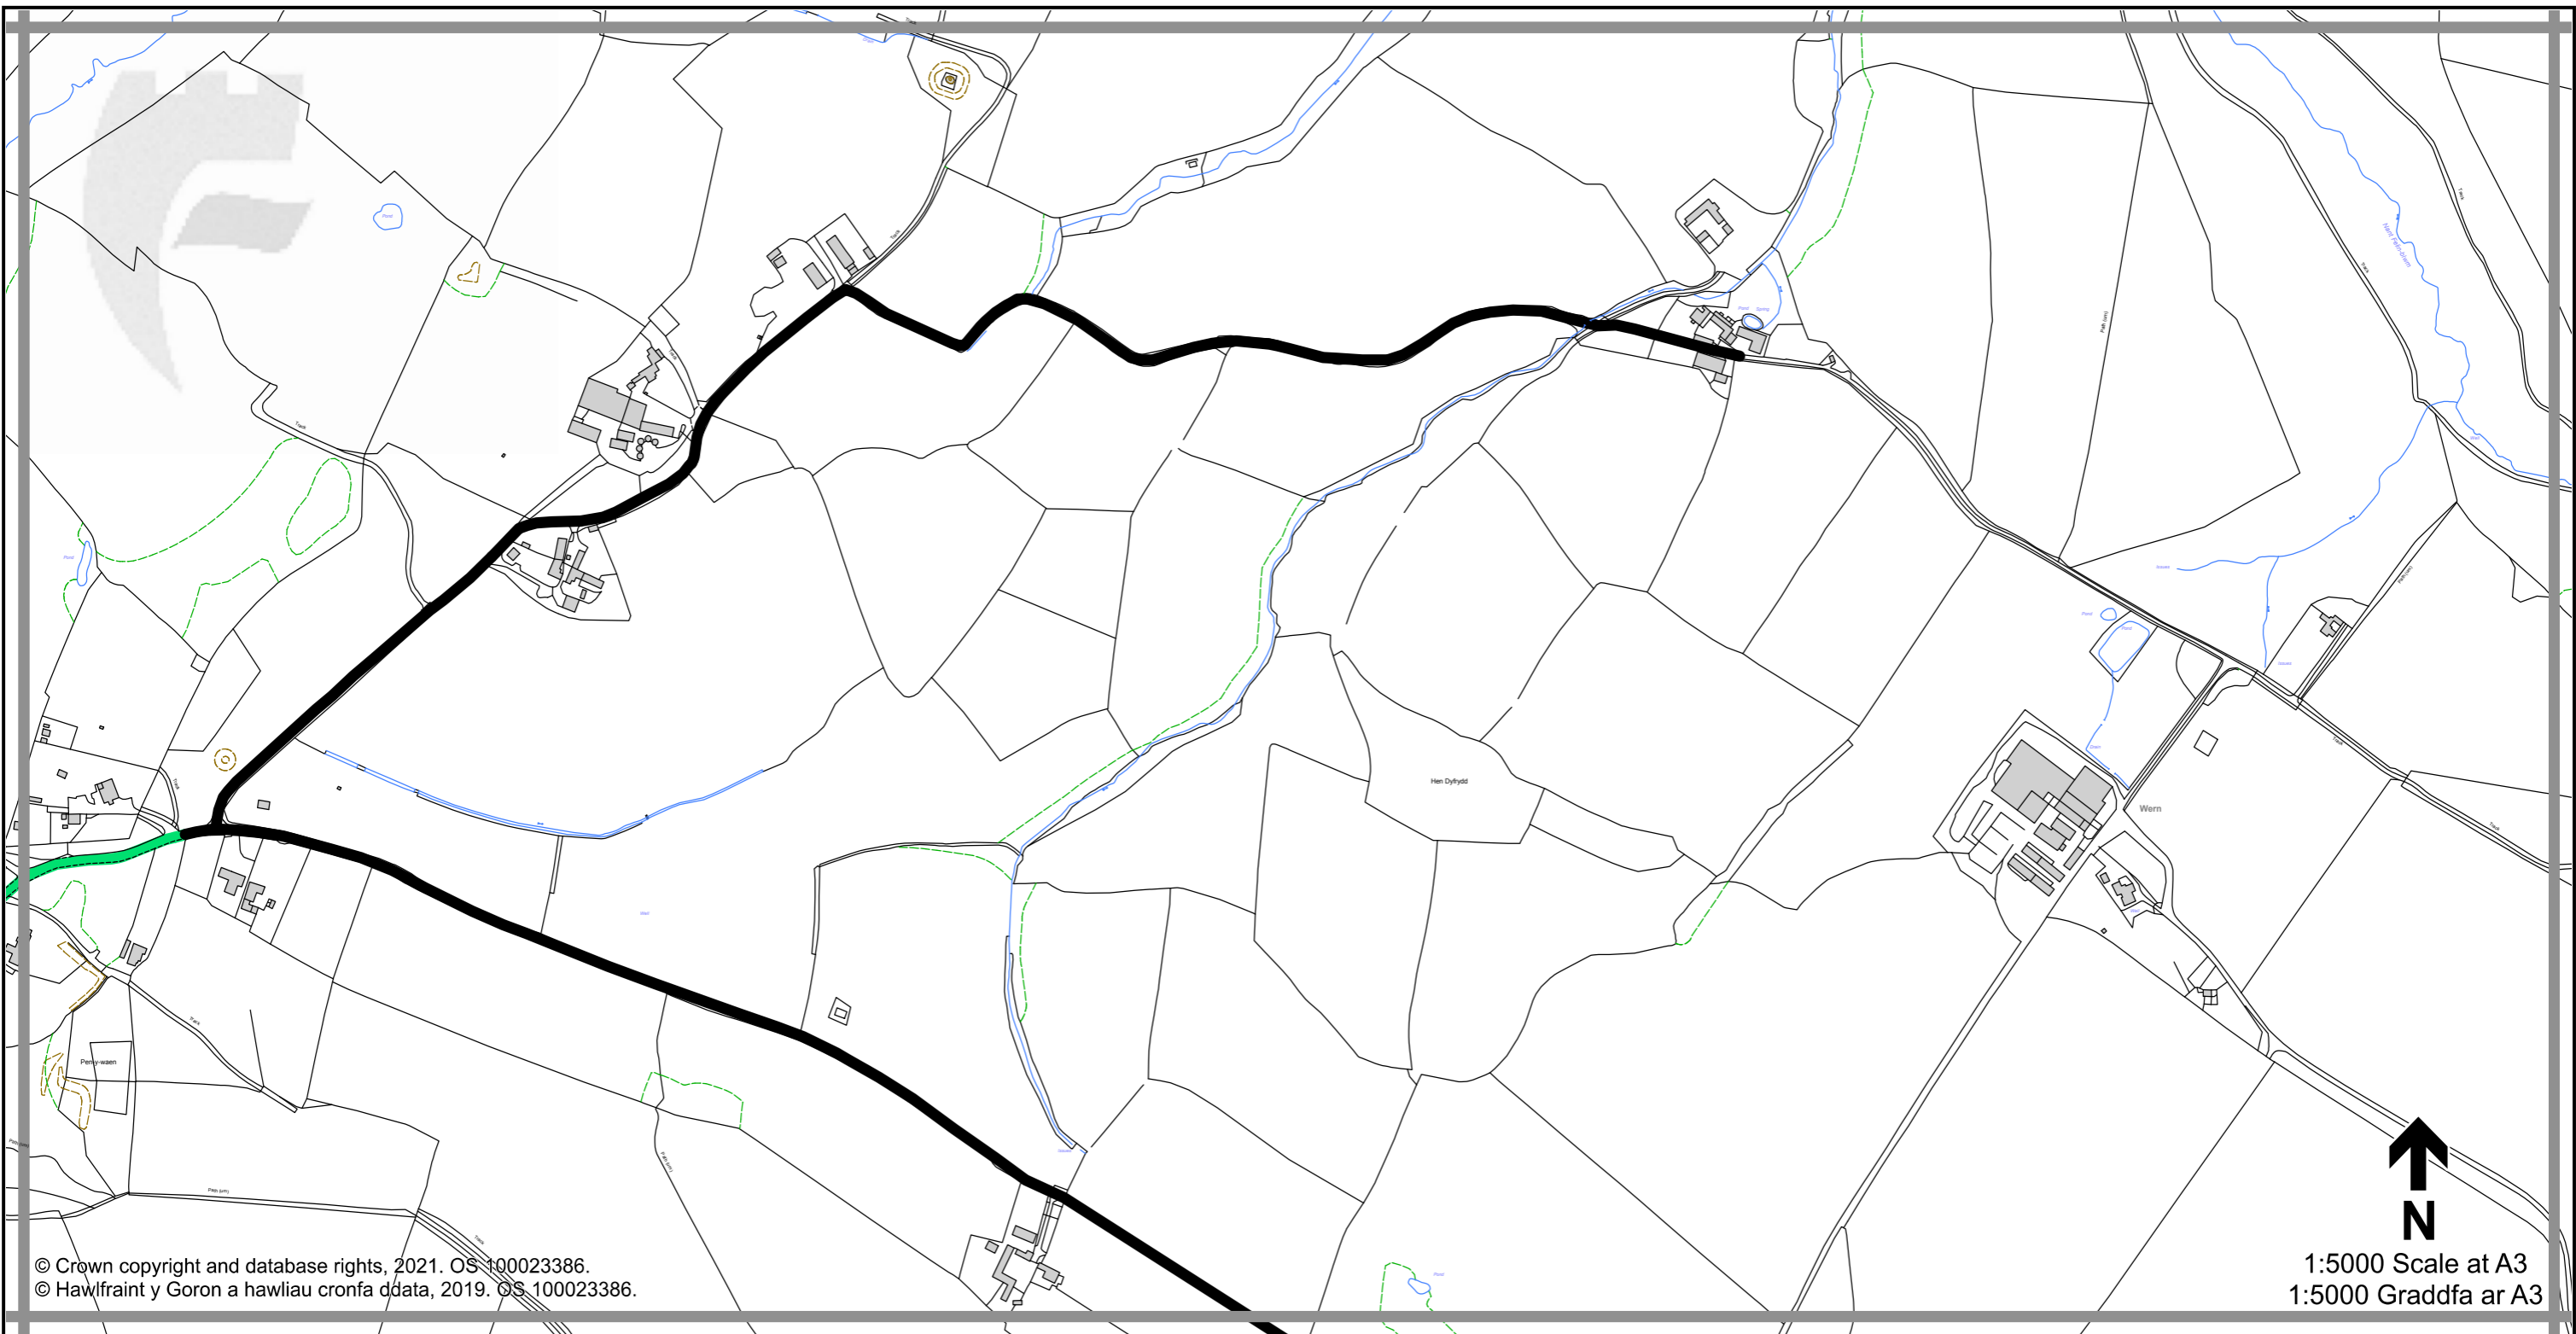

© Crown copyright and database rights, 2021. OS 100023386.
© Hawlfraint y Goron a hawliau cronfa ddata, 2019. OS 100023386.

1:5000 Scale at A3
1:5000 Graddfa ar A3

Legend / Eglurhad

- 20 mph / mya
- Restricted Road' (30mph)
  Ffordd Gyfyngedig (30mya)
- 30 mph by Order
  30 mya drwy Orchymyn
- 40 mph / mya
- 50 mph / mya
- National Speed Limit applies
  Terfyn Cyflymder Cenedlaethol yn berthnasol
- Derestricted by Order (National Speed Limit applies)
  Heb Gyfyngiad drwy Orchymyn (Terfyn Cyflymder Cenedlaethol yn berthnasol)
- Roads subject to separate Orders
  Ffyrdd sy'n destun Gorchmynion ar wahân
- County Boundary / Ffin y Sir

THE FLINTSHIRE COUNTY COUNCIL (VARIOUS ROADS) (20MPH, 30MPH, 40MPH, 50MPH AND NATIONAL SPEED LIMITS. RESTRICTED AND DERESTRICTED ROADS) ORDER 2021.

GORCHYMYN (FFYRDD AMRYWIOL) (20MYA, 30MYA, 40MYA, 50MYA A'R TERFYNAU CYFLYMDER CENEDLAETHOL. FFYRDD CYFYNGEDIG A FFYRDD HEB GYFYNGIAD) CYNGOR SIR Y FFLINT 2021.

**Sheet
D28
Dalen**

**Sheet Revision Number:
Rhif Adolgiad Y Ddalen: 1**
**Sheet Active from:
Dalen yn weithredol o: 03/09/2021**