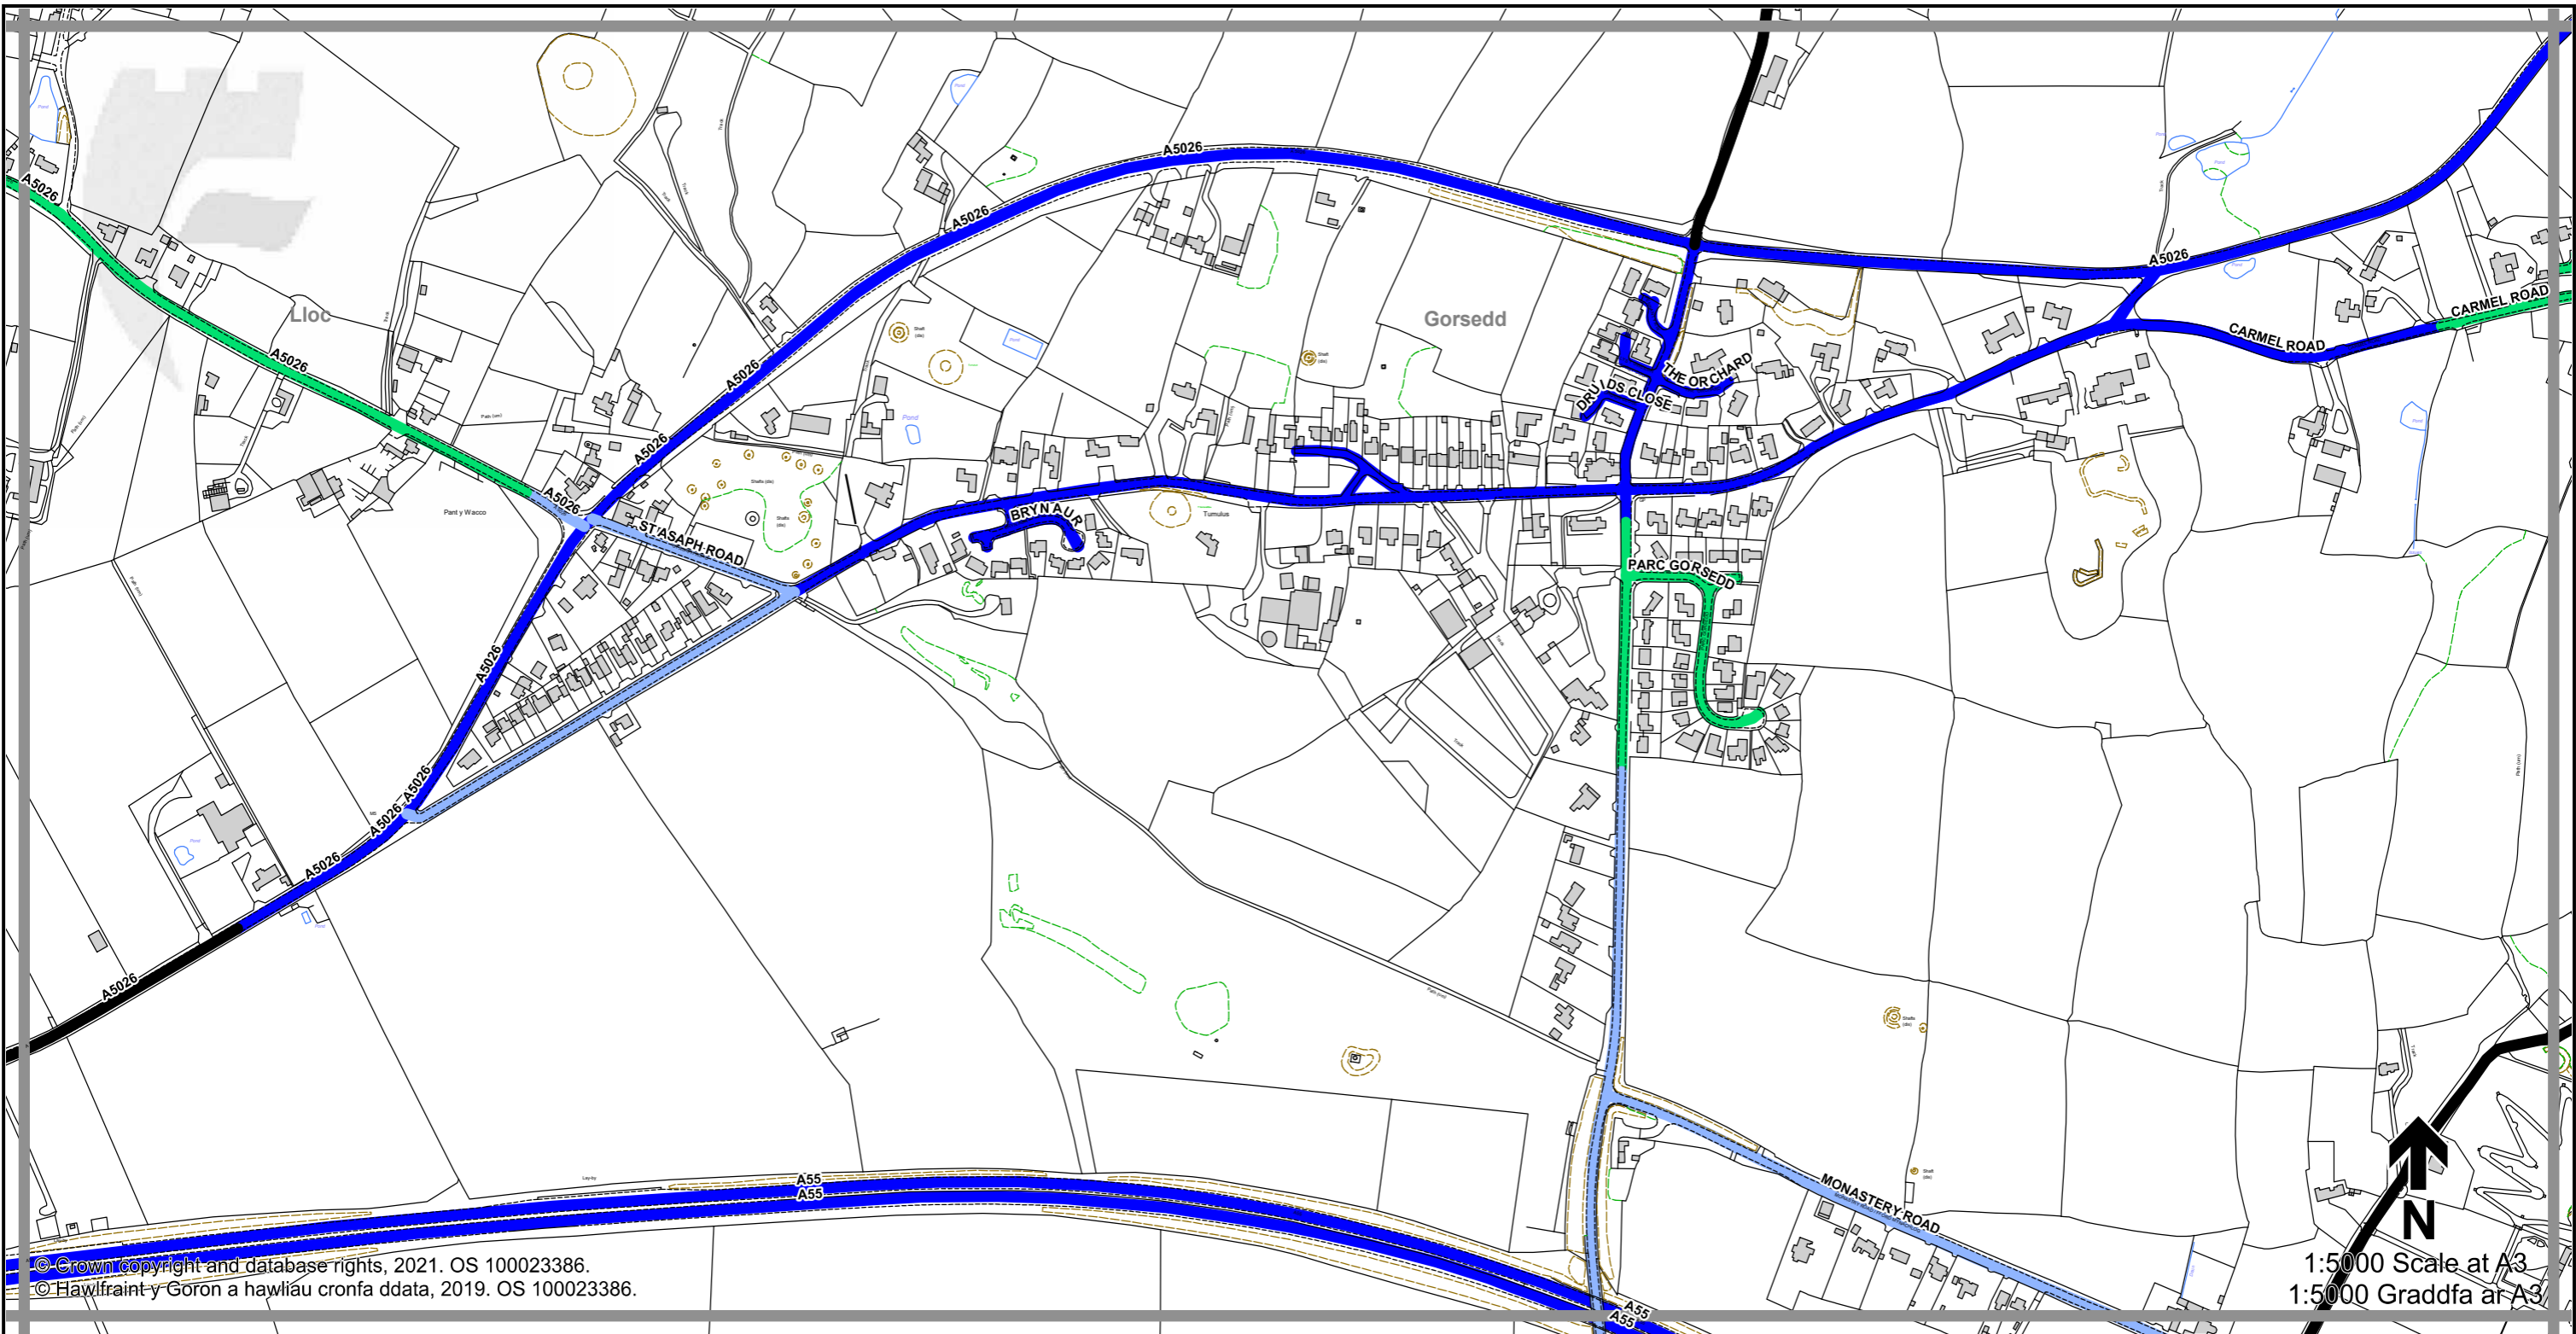

© Crown copyright and database rights, 2021. OS 100023386.
© Hawlfraint y Goron a hawliâu cronfa ddata, 2019. OS 100023386.

1:5000 Scale at A3
1:5000 Graddfa ar A3

Legend / Eglurhad

- 20 mph / mya
- Restricted Road (30mph)
  Ffordd Gyfyngedig (30mya)
- 30 mph by Order
  30 mya drwy Orchymyn
- 40 mph / mya
- 50 mph / mya
- National Speed Limit applies
  Terfyn Cyflymder Cenedlaethol yn berthnasol
- Derestricted by Order (National Speed Limit applies)
  Heb Gyfyngiad drwy Orchymyn (Terfyn Cyflymder Cenedlaethol yn berthnasol)
- Roads subject to separate Orders
  Ffyrdd sy n destun Gorchmynion ar wahân
- County Boundary / Ffin y Sir

THE FLINTSHIRE COUNTY COUNCIL (VARIOUS ROADS) (20MPH, 30MPH, 40MPH, 50MPH AND NATIONAL SPEED LIMITS. RESTRICTED AND DERESTRICTED ROADS) ORDER 2021.

GORCHYMYN (FFYRDD AMRYWIOL) (20MYA, 30MYA, 40MYA, 50MYA A R TERFYNAU CYFLYMDER CENEDLAETHOL. FFYRDD CYFYNGEDIG A FFYRDD HEB GYFYNGIAD) CYNGOR SIR Y FFLINT 2021.

**Sheet
E24
Dalen**

Sheet Revision Number:
Rhif Adolgiad Y Ddalen: **1**

Sheet Active from:
Dalen yn weithredol o: **03/09/2021**