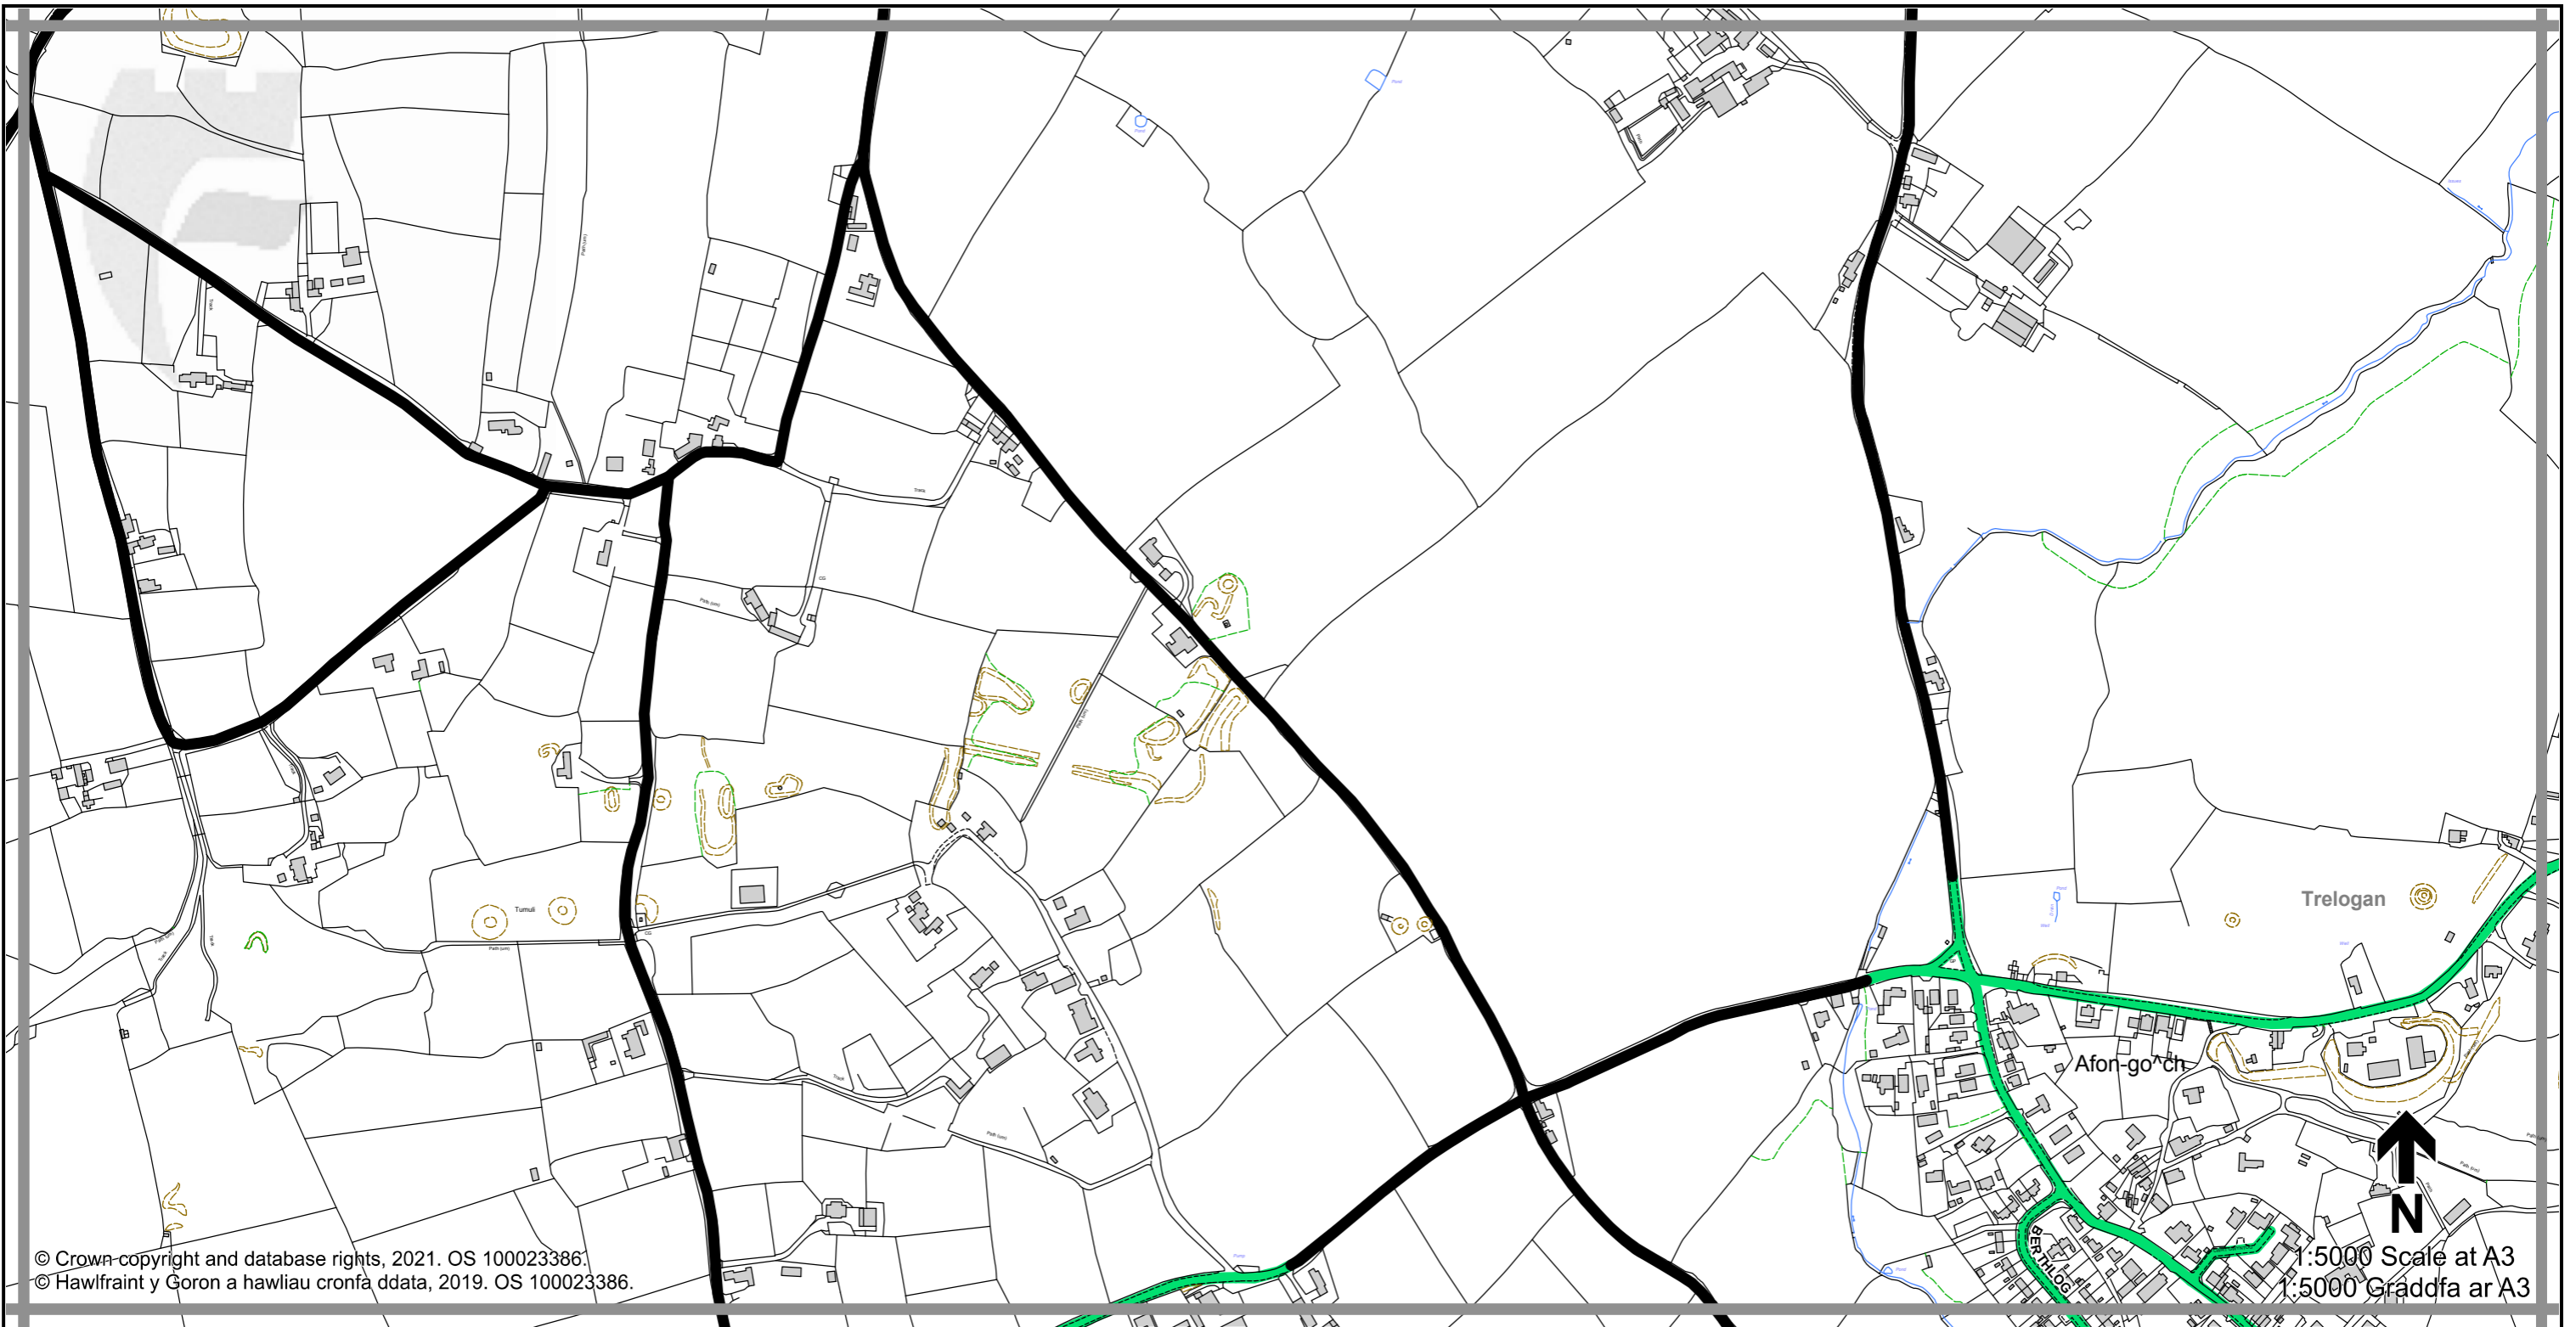

© Crown copyright and database rights, 2021. OS 100023386.
© Hawlfraint y Goron a hawliau cronfa ddata, 2019. OS 100023386.

1:5000 Scale at A3
1:5000 Graddfa ar A3

Legend / Eglurhad

- 20 mph / mya
- Restricted Road' (30mph)
  Ffordd Gyfyngedig (30mya)
- 30 mph by Order
  30 mya drwy Orchymyn
- 40 mph / mya
- 50 mph / mya
- National Speed Limit applies
  Terfyn Cyflymder Cenedlaethol yn berthnasol
- Derestricted by Order (National Speed Limit applies)
  Heb Gyfyngiad drwy Orchymyn (Terfyn Cyflymder Cenedlaethol yn berthnasol)
- Roads subject to separate Orders
  Ffyrdd sy'n destun Gorchmynion ar wahân
- County Boundary / Ffin y Sir

**THE FLINTSHIRE COUNTY COUNCIL (VARIOUS ROADS)
(20MPH, 30MPH, 40MPH, 50MPH AND NATIONAL SPEED LIMITS.
RESTRICTED AND DERESTRICTED ROADS) ORDER 2021.**

**GORCHYMYN (FFYRDD AMRYWIOL) (20MYA, 30MYA, 40MYA,
50MYA A'R TERFYNAU CYFLYMDER CENEDLAETHOL.
FFYRDD CYFYNGEDIG A FFYRDD HEB GYFYNGIAD)
CYNGOR SIR Y FFLINT 2021.**

**Sheet
C28
Dalen**

**Sheet Revision Number:
Rhif Adolgiad Y Ddalen: 1**
**Sheet Active from:
Dalen yn weithredol o: 03/09/2021**