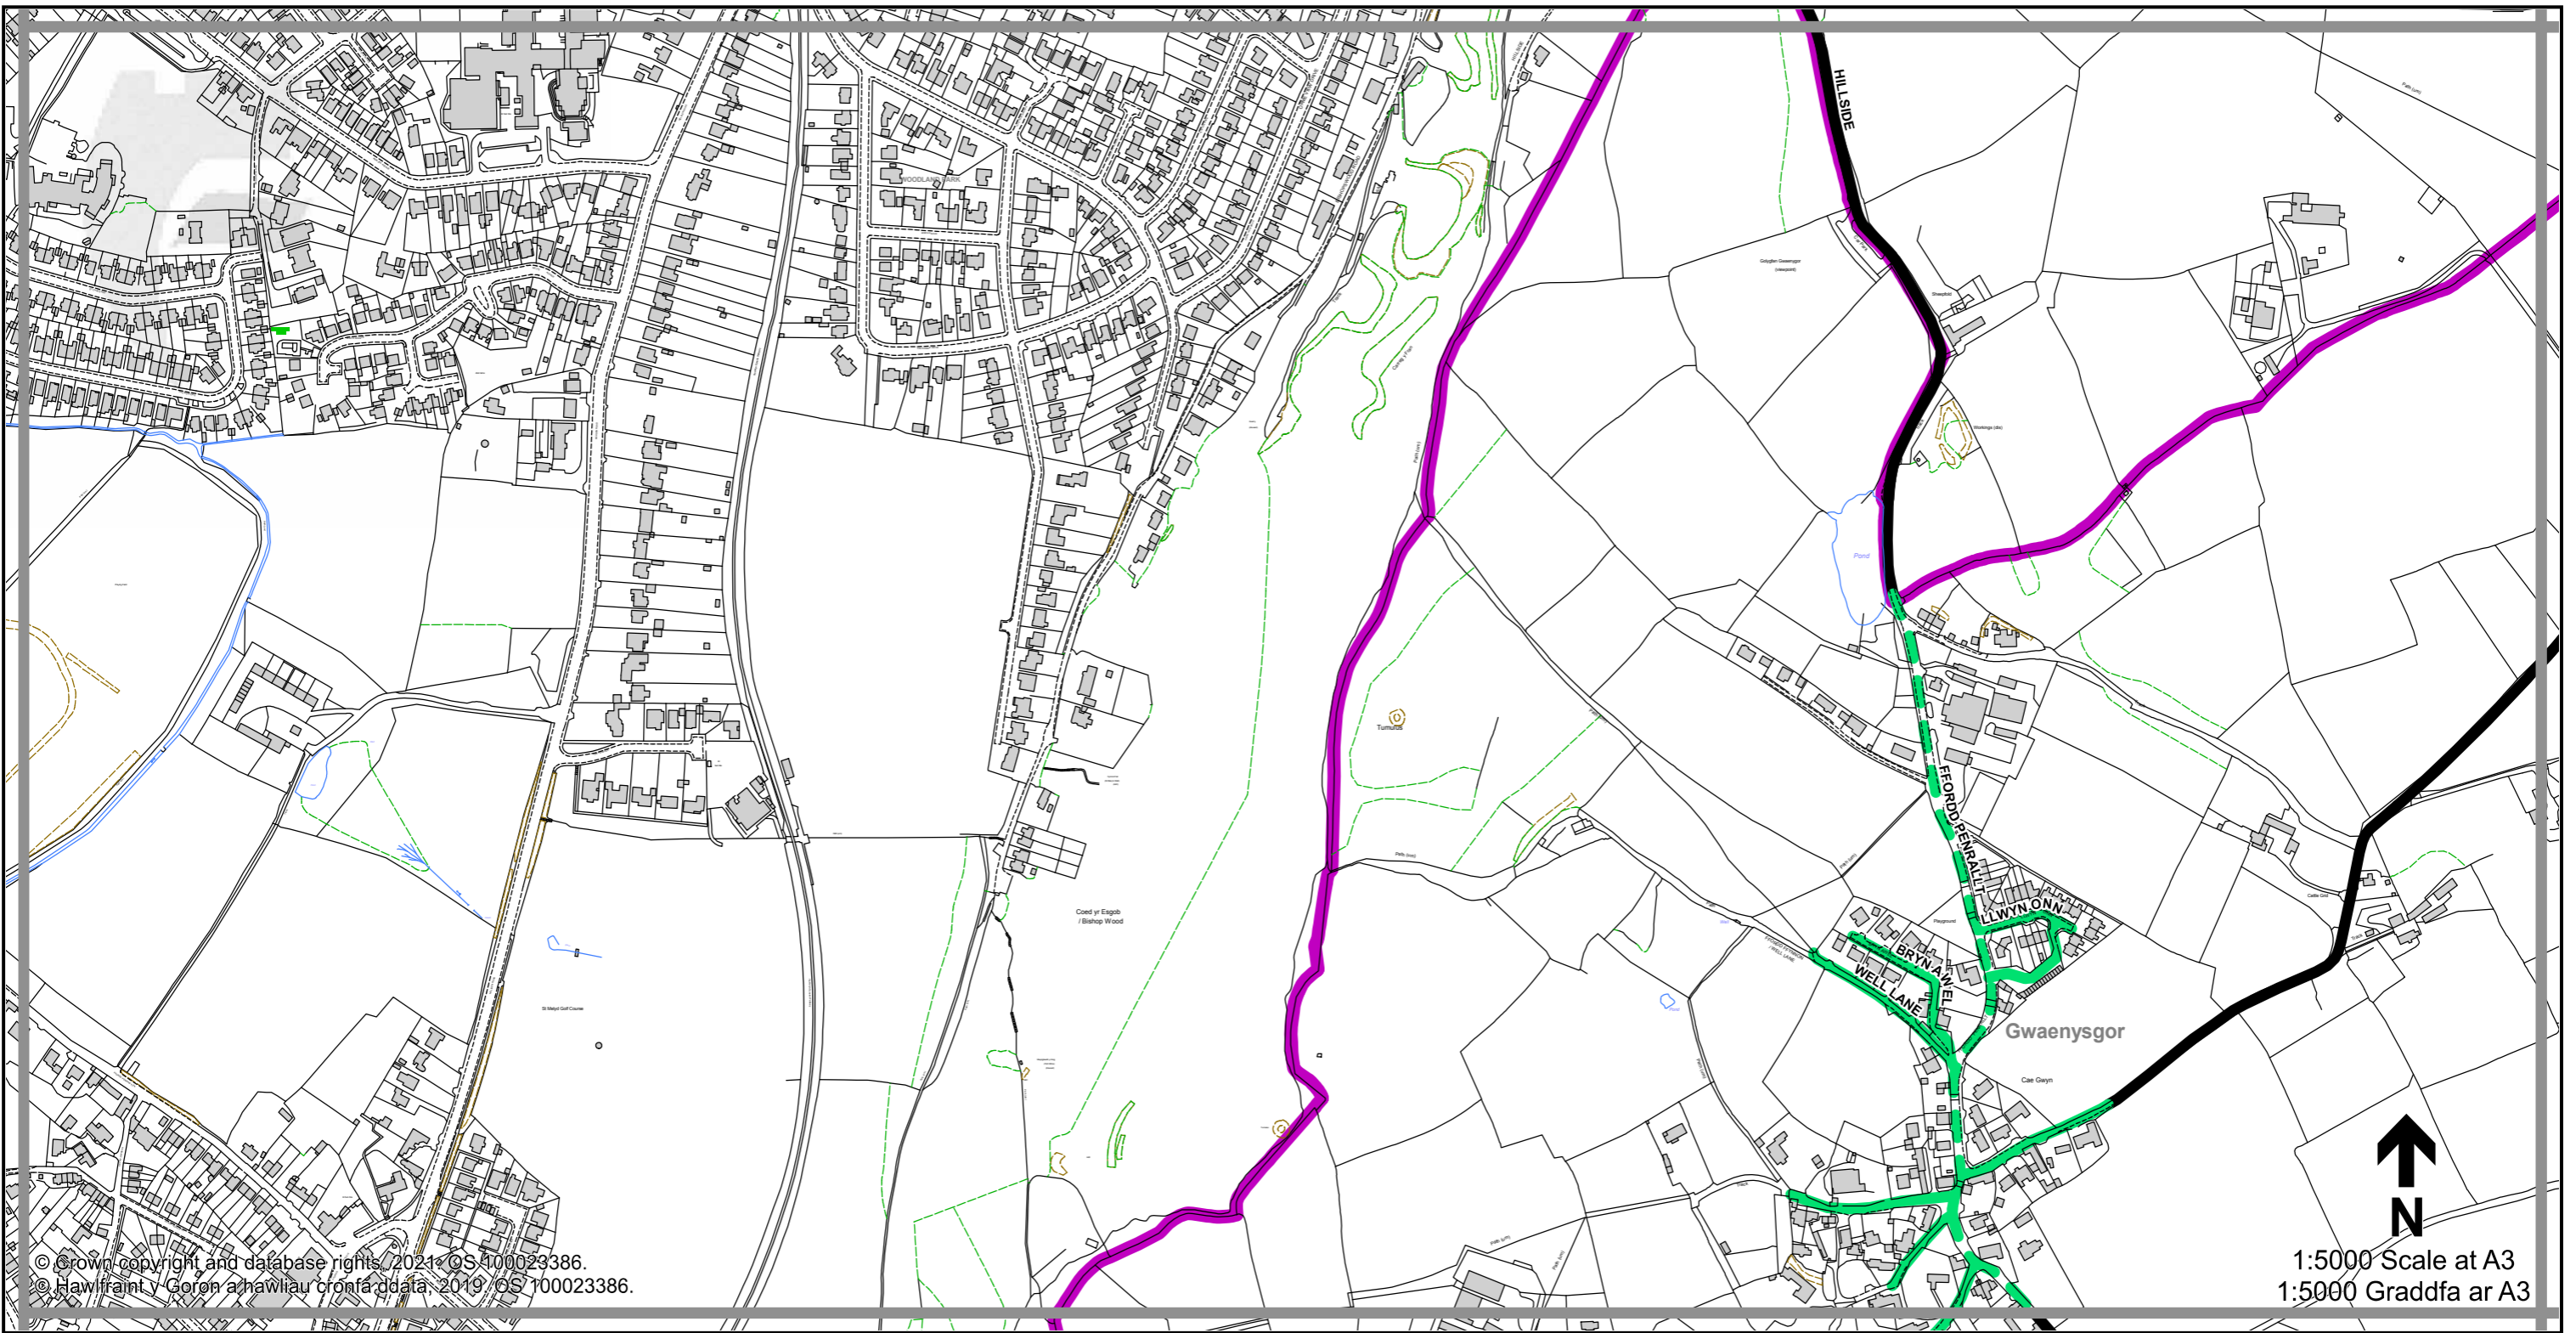

Legend / Eglurhad

- 20 mph / mya
- Restricted Road' (30mph)
  Ffordd Gyfyngedig (30mya)
- 30 mph by Order
  30 mya drwy Orchymyn
- 40 mph / mya
- 50 mph / mya
- National Speed Limit applies
  Terfyn Cyflymder Cenedlaethol yn berthnasol
- Derestricted by Order (National Speed Limit applies)
  Heb Gyfyngiad drwy Orchymyn (Terfyn Cyflymder Cenedlaethol yn berthnasol)
- Roads subject to separate Orders
  Ffyrdd sy'n destun Gorchmynion ar wahân
- County Boundary / Ffin y Sir

THE FLINTSHIRE COUNTY COUNCIL (VARIOUS ROADS) (20MPH, 30MPH, 40MPH, 50MPH AND NATIONAL SPEED LIMITS. RESTRICTED AND DERESTRICTED ROADS) ORDER 2021.

GORCHMYN (FFYRDD AMRYWIOL) (20MYA, 30MYA, 40MYA, 50MYA A'R TERFYNAU CYFLYMDER CENEDLAETHOL. FFYRDD CYFYNGEDIG A FFYRDD HEB GYFYNGIAD) CYNGOR SIR Y FFLINT 2021.

**Sheet
A29
Dalen**

**Sheet Revision Number:
Rhif Adolgiad Y Ddalen: 1**

**Sheet Active from:
Dalen yn weithredol o: 03/09/2021**