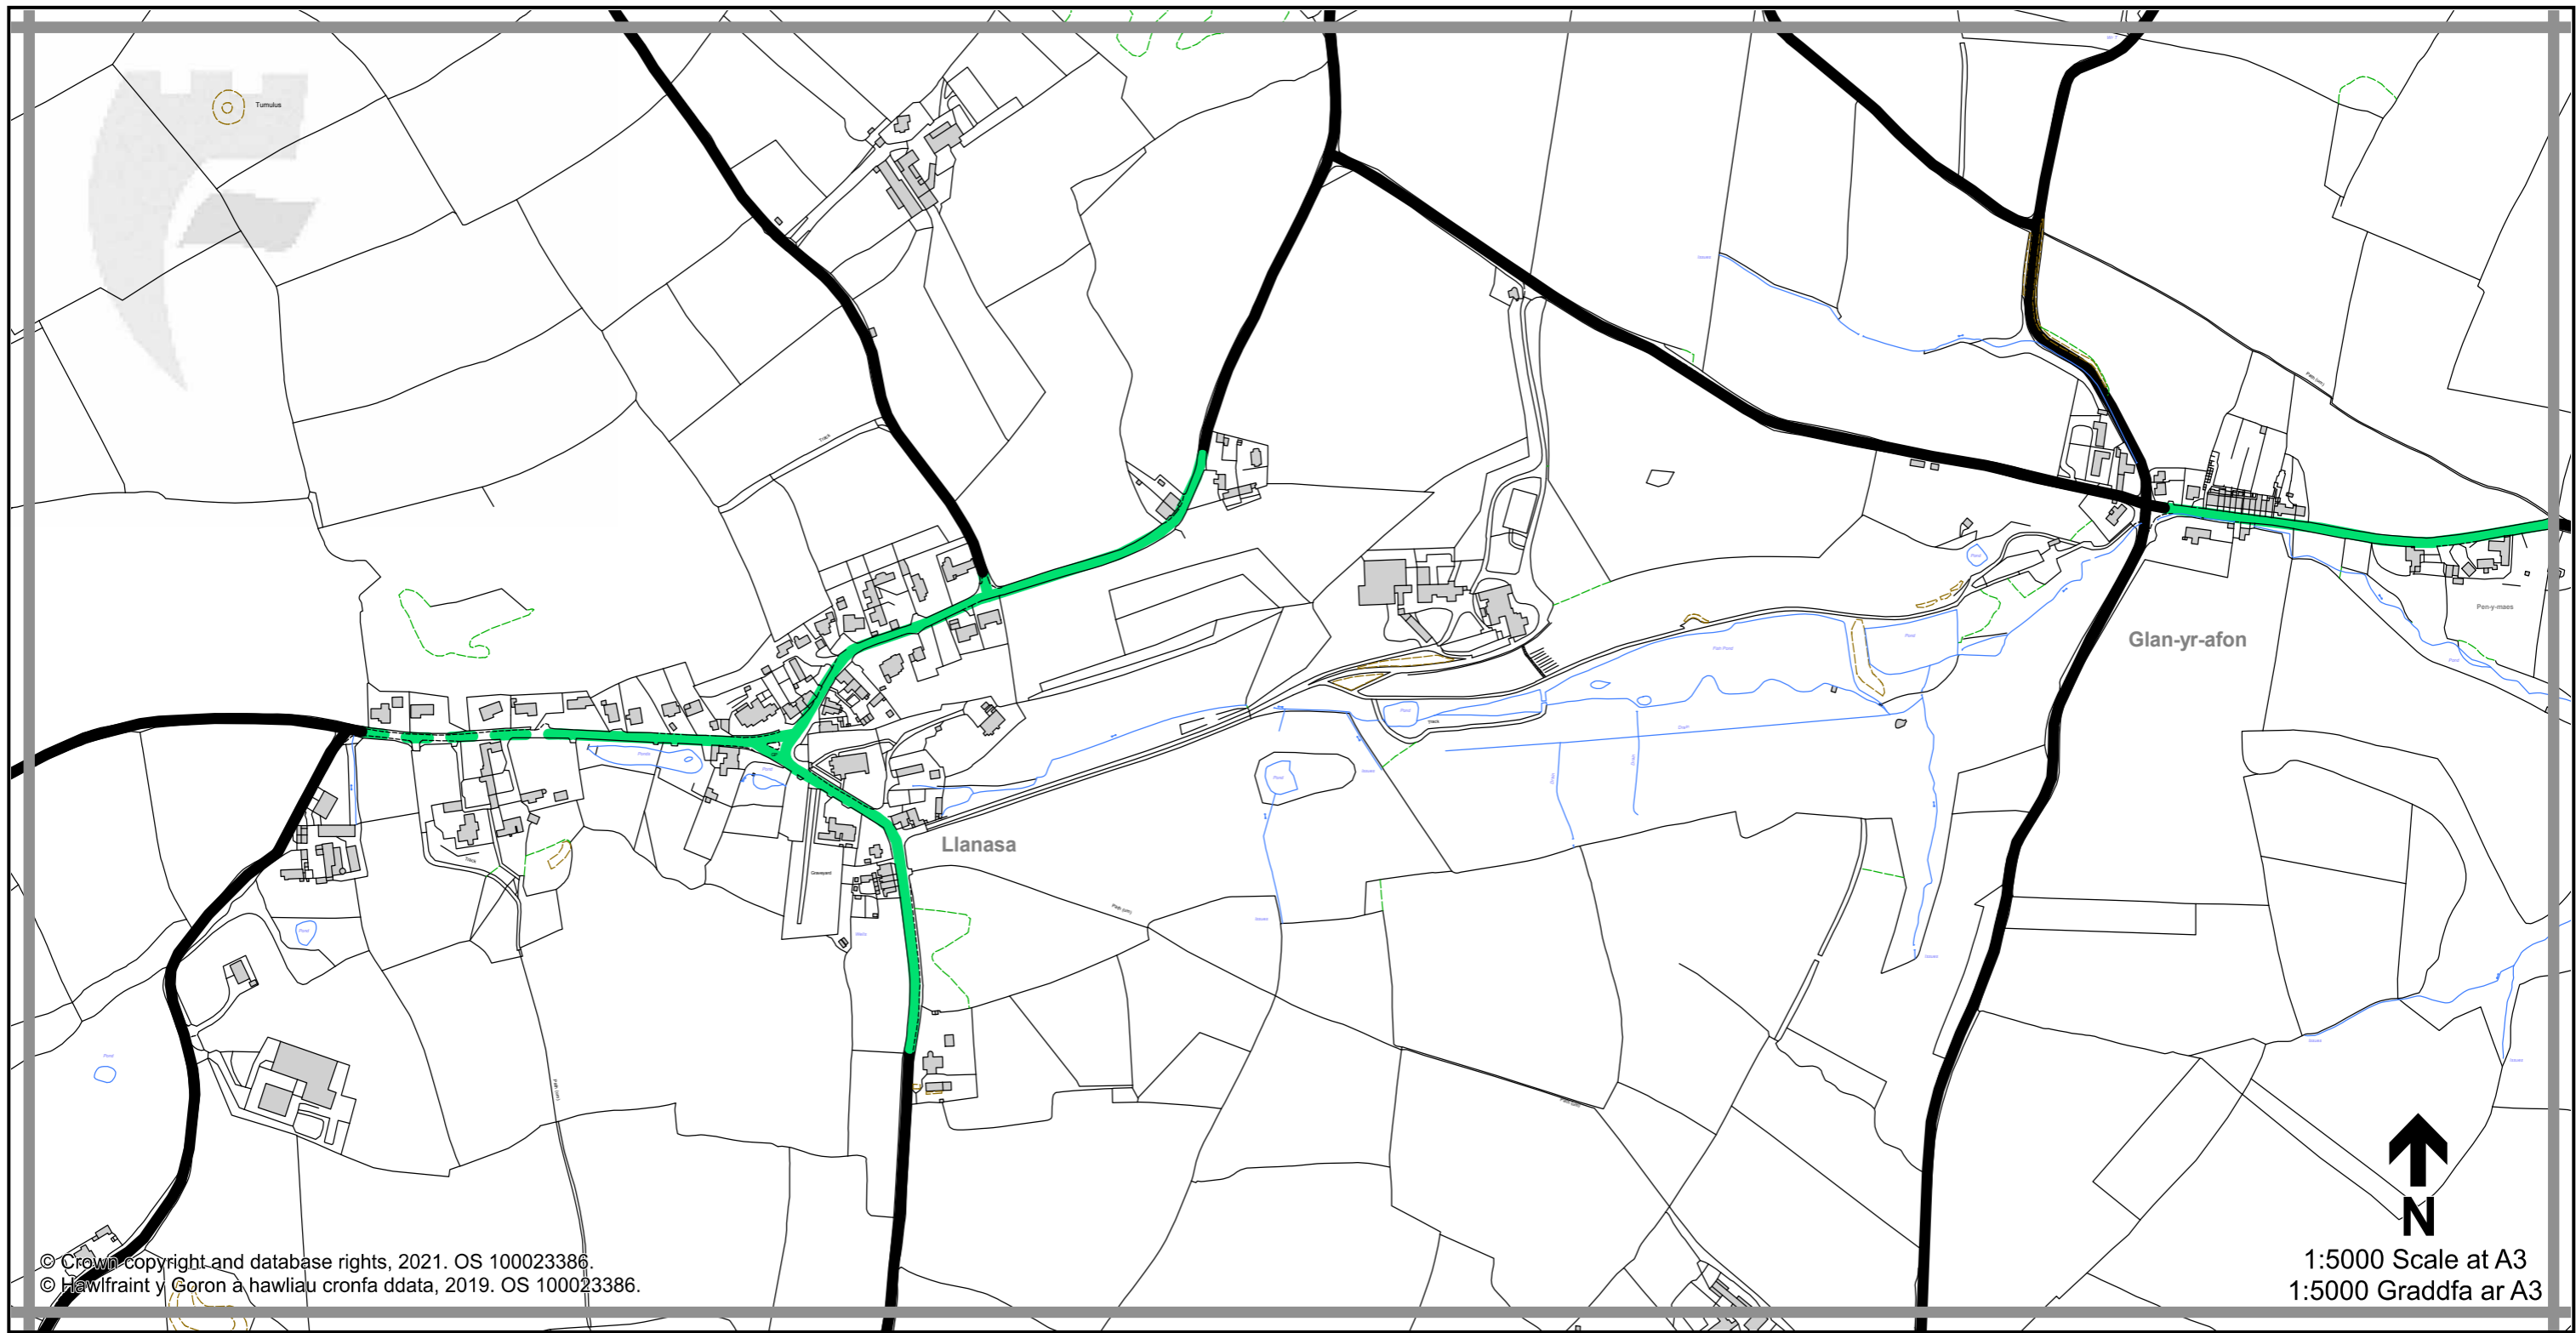

© Crown copyright and database rights, 2021. OS 100023386.
© Hawifraint y Goron a hawliau cronfa ddata, 2019. OS 100023386.

1:5000 Scale at A3
1:5000 Graddfa ar A3

Legend / Eglurhad

- 20 mph / mya
- Restricted Road' (30mph)
  Ffordd Gyfyngedig (30mya)
- 30 mph by Order
  30 mya drwy Orchymyn
- 40 mph / mya
- 50 mph / mya
- National Speed Limit applies
  Terfyn Cyflymder Cenedlaethol yn berthnasol
- Derestricted by Order (National Speed Limit applies)
  Heb Gyfyngiad drwy Orchymyn (Terfyn Cyflymder Cenedlaethol yn berthnasol)
- Roads subject to separate Orders
  Ffyrdd sy'n destun Gorchmynion ar wahân
- County Boundary / Ffin y Sir

THE FLINTSHIRE COUNTY COUNCIL (VARIOUS ROADS) (20MPH, 30MPH, 40MPH, 50MPH AND NATIONAL SPEED LIMITS. RESTRICTED AND DERESTRICTED ROADS) ORDER 2021.

GORCHYMYN (FFYRDD AMRYWIOL) (20MYA, 30MYA, 40MYA, 50MYA A'R TERFYNAU CYFLYMDER CENEDLAETHOL. FFYRDD CYFYNGEDIG A FFYRDD HEB GYFYNGIAD) CYNGOR SIR Y FFLINT 2021.

**Sheet
C29
Dalen**

Sheet Revision Number:
Rhif Adolgiad Y Ddalen: **1**

Sheet Active from:
Dalen yn weithredol o: **03/09/2021**