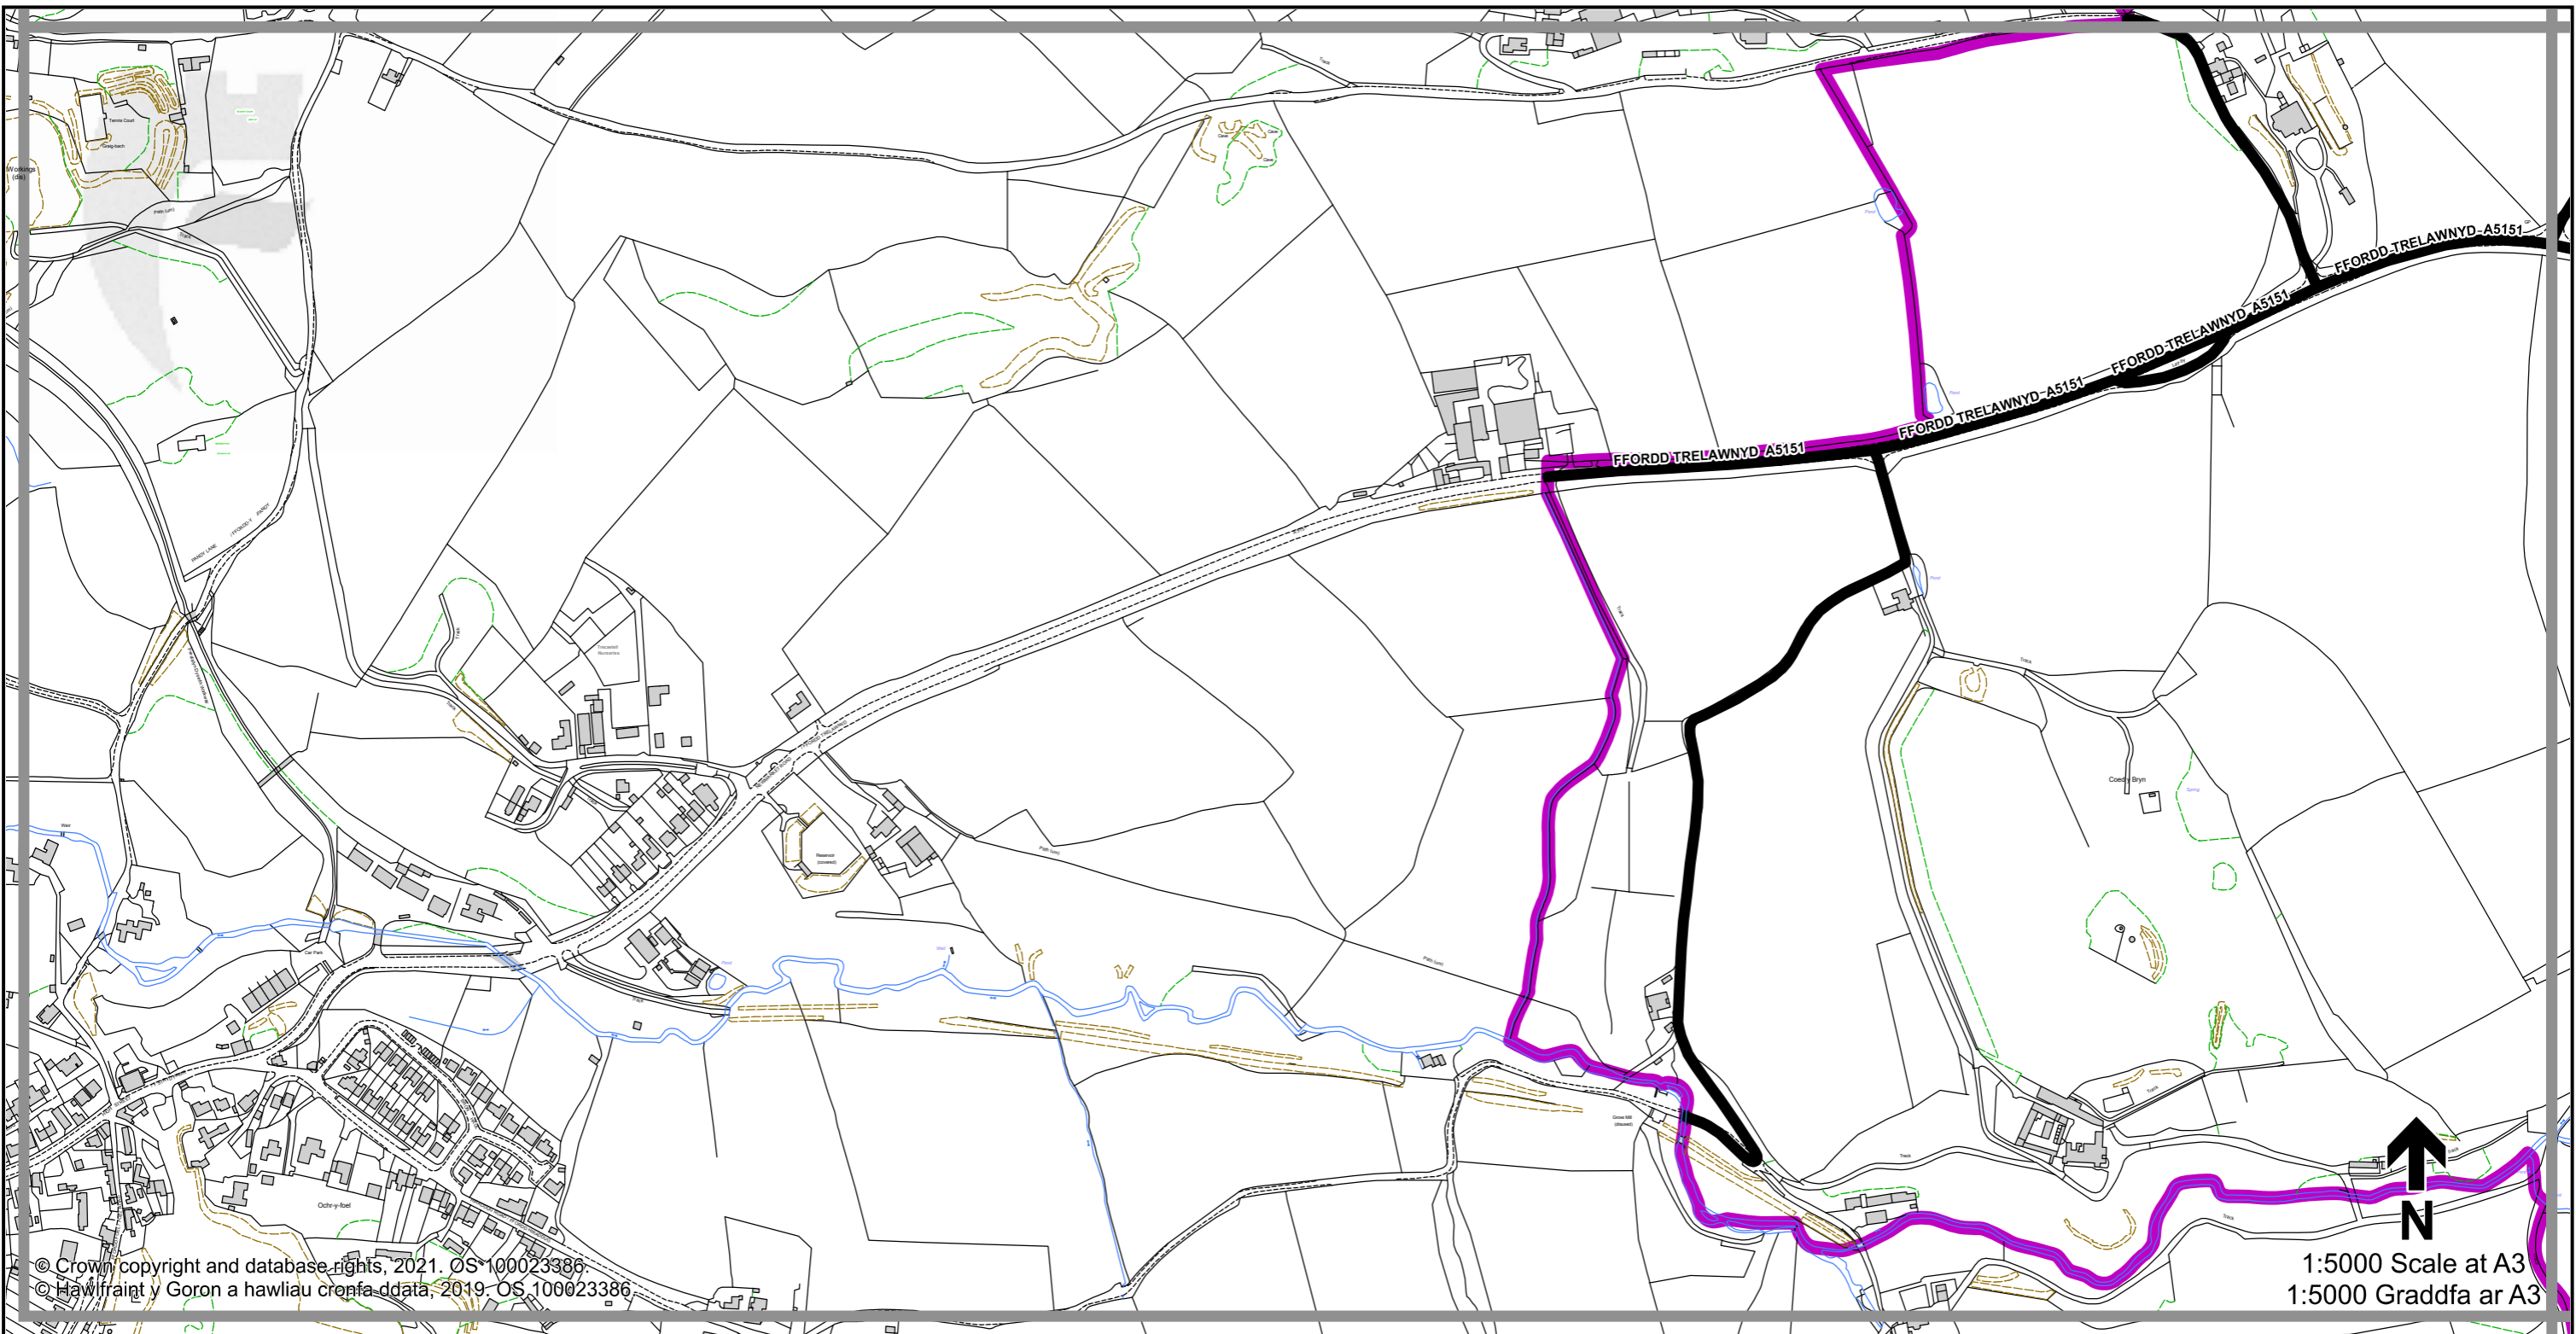

© Crown copyright and database rights, 2021. OS 100023386
 © Hawlfraint y Goron a hawliau cronfa ddata, 2019. OS 100023386

1:5000 Scale at A3
 1:5000 Graddfa ar A3

Legend / Eglurhad

- 20 mph / mya
- Restricted Road' (30mph)
Ffordd Gyfyngedig (30mya)
- - - 30 mph by Order
30 mya drwy Orchymyn
- 40 mph / mya
- 50 mph / mya
- National Speed Limit applies
Terfyn Cyflymder Cenedlaethol yn berthnasol
- - - Derestricted by Order (National Speed Limit applies)
Heb Gyfyngiad drwy Orchymyn (Terfyn Cyflymder Cenedlaethol yn berthnasol)
- Roads subject to separate Orders
Ffyrdd sy'n destun Gorchmynion ar wahân
- County Boundary / Ffin y Sir