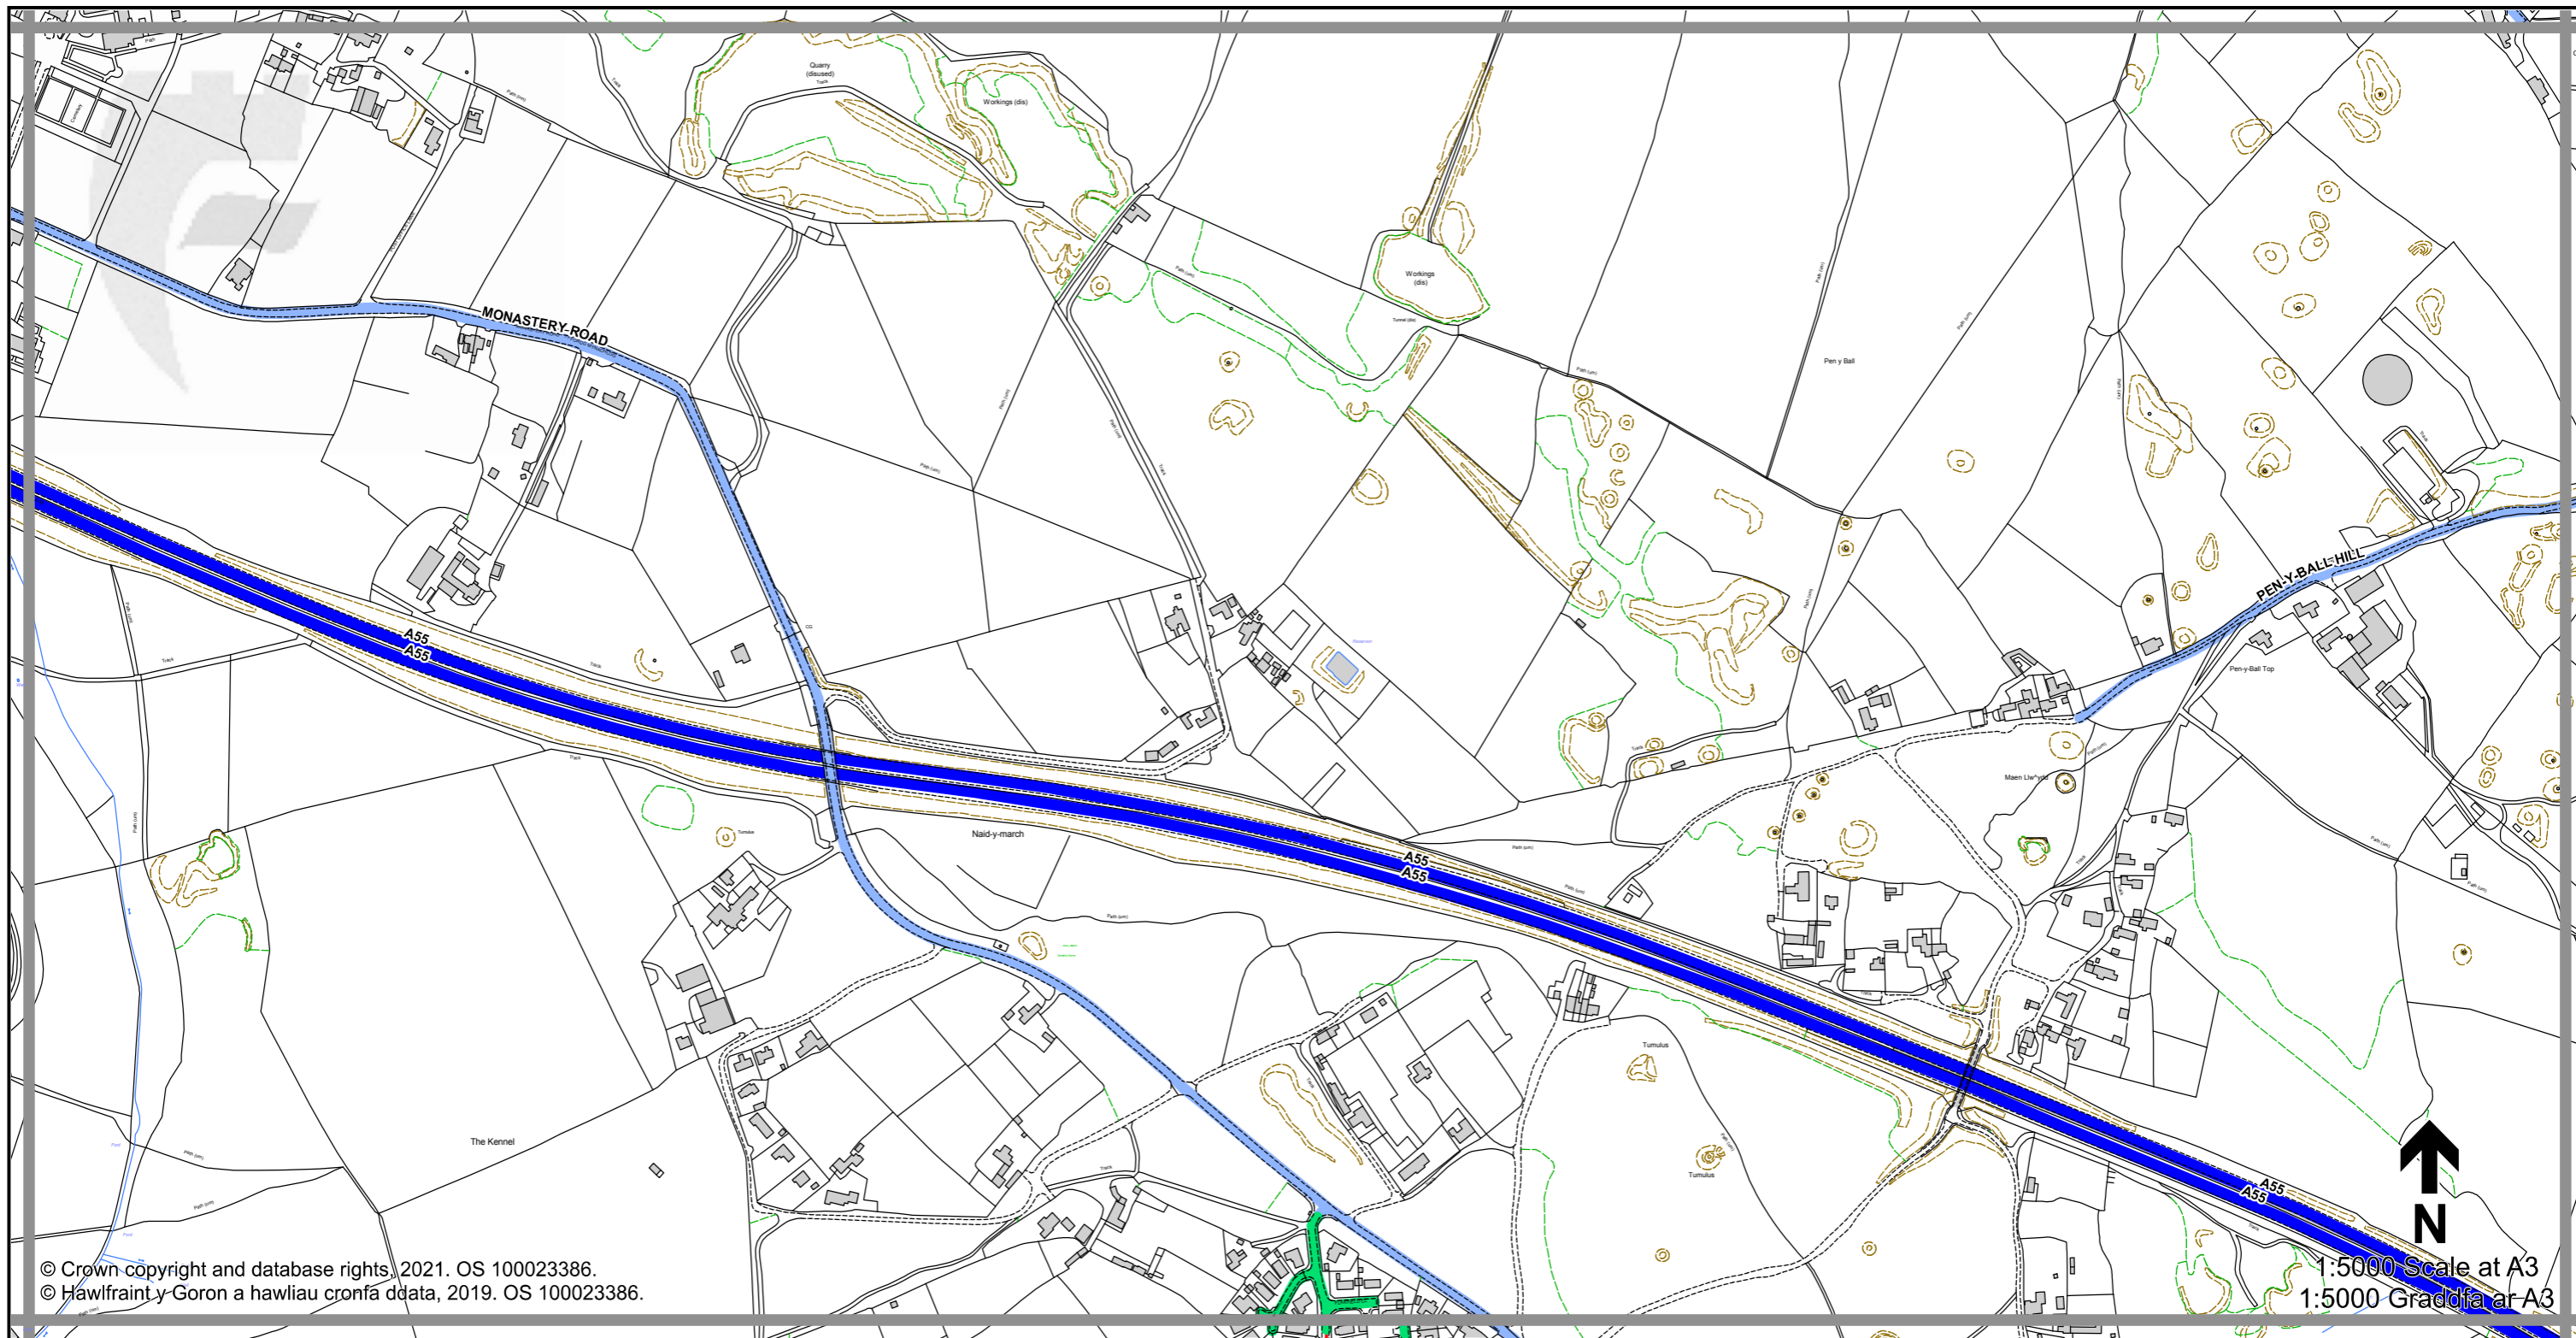

Legend / Eglurhad

- 20 mph / mya
- Restricted Road' (30mph)
  Ffordd Gyfyngedig (30mya)
- 30 mph by Order
  30 mya drwy Orchymyn
- 40 mph / mya
- 50 mph / mya
- National Speed Limit applies
  Terfyn Cyflymder Cenedlaethol yn berthnasol
- Derestricted by Order (National Speed Limit applies)
  Heb Gyfyngiad drwy Orchymyn (Terfyn Cyflymder Cenedlaethol yn berthnasol)
- Roads subject to separate Orders
  Ffyrdd sy'n destun Gorchmynion ar wahân
- County Boundary / Ffin y Sir

THE FLINTSHIRE COUNTY COUNCIL (VARIOUS ROADS) (20MPH, 30MPH, 40MPH, 50MPH AND NATIONAL SPEED LIMITS. RESTRICTED AND DERESTRICTED ROADS) ORDER 2021.

GORCHYMYN (FFYRDD AMRYWIOL) (20MYA, 30MYA, 40MYA, 50MYA A'R TERFYNAU CYFLYMDER CENEDLAETHOL. FFYRDD CYFYNGEDIG A FFYRDD HEB GYFYNGIAD) CYNGOR SIR Y FFLINT 2021.

**Sheet
F23
Dalen**

**Sheet Revision Number:
Rhif Adolgiad Y Ddalen: 1**
**Sheet Active from:
Dalen yn weithredol o: 03/09/2021**