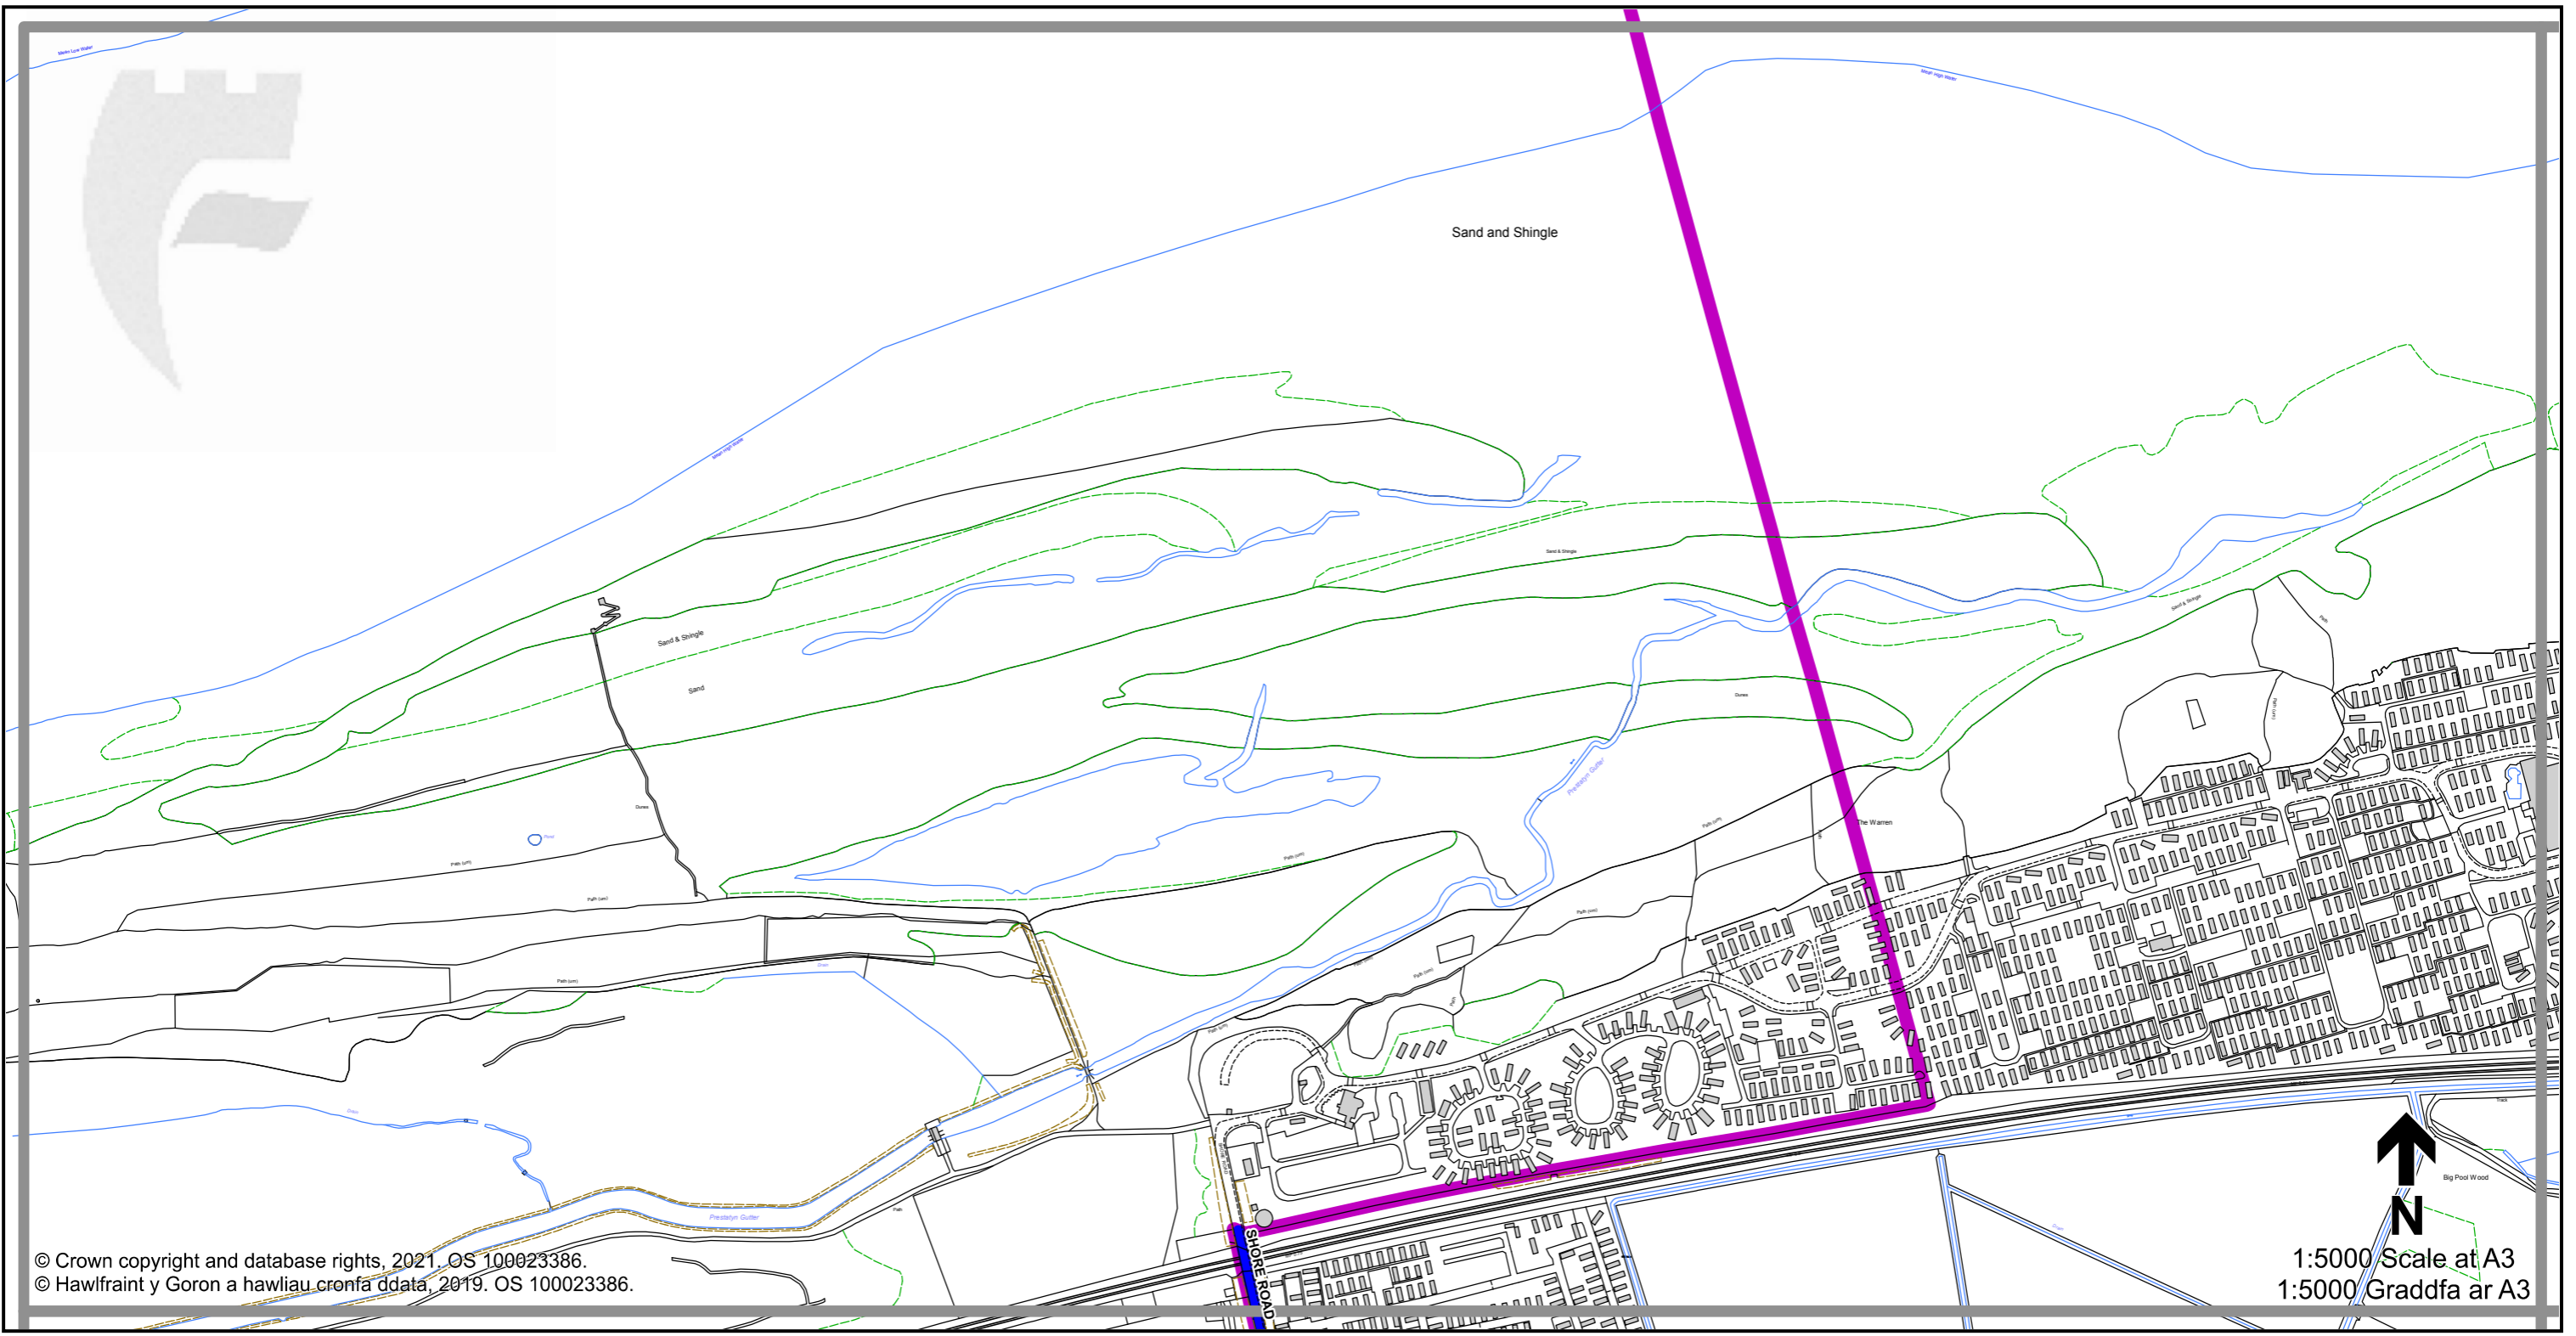

© Crown copyright and database rights, 2021. OS 100023386.
© Hawlfraint y Goron a hawliau cronfa ddata, 2019. OS 100023386.

1:5000 Scale at A3
1:5000 Graddfa ar A3

Legend / Eglurhad

- 20 mph / mya
- Restricted Road' (30mph)
  Ffordd Gyfyngedig (30mya)
- 30 mph by Order
  30 mya drwy Orchymyn
- 40 mph / mya
- 50 mph / mya
- National Speed Limit applies
  Terfyn Cyflymder Cenedlaethol yn berthnasol
- Derestricted by Order (National Speed Limit applies)
  Heb Gyfyngiad drwy Orchymyn (Terfyn Cyflymder Cenedlaethol yn berthnasol)
- Roads subject to separate Orders
  Ffyrdd sy'n destun Gorchmynion ar wahân
- County Boundary / Ffin y Sir

THE FLINTSHIRE COUNTY COUNCIL (VARIOUS ROADS) (20MPH, 30MPH, 40MPH, 50MPH AND NATIONAL SPEED LIMITS. RESTRICTED AND DERESTRICTED ROADS) ORDER 2021.

GORCHYMYN (FFYRDD AMRYWIOL) (20MYA, 30MYA, 40MYA, 50MYA A'R TERFYNAU CYFLYMDER CENEDLAETHOL. FFYRDD CYFYNGEDIG A FFYRDD HEB GYFYNGIAD) CYNGOR SIR Y FFLINT 2021.

**Sheet
B32
Dalen**

Sheet Revision Number:
Rhif Adolgiad Y Ddalen: **1**
Sheet Active from:
Dalen yn weithredol o: **03/09/2021**