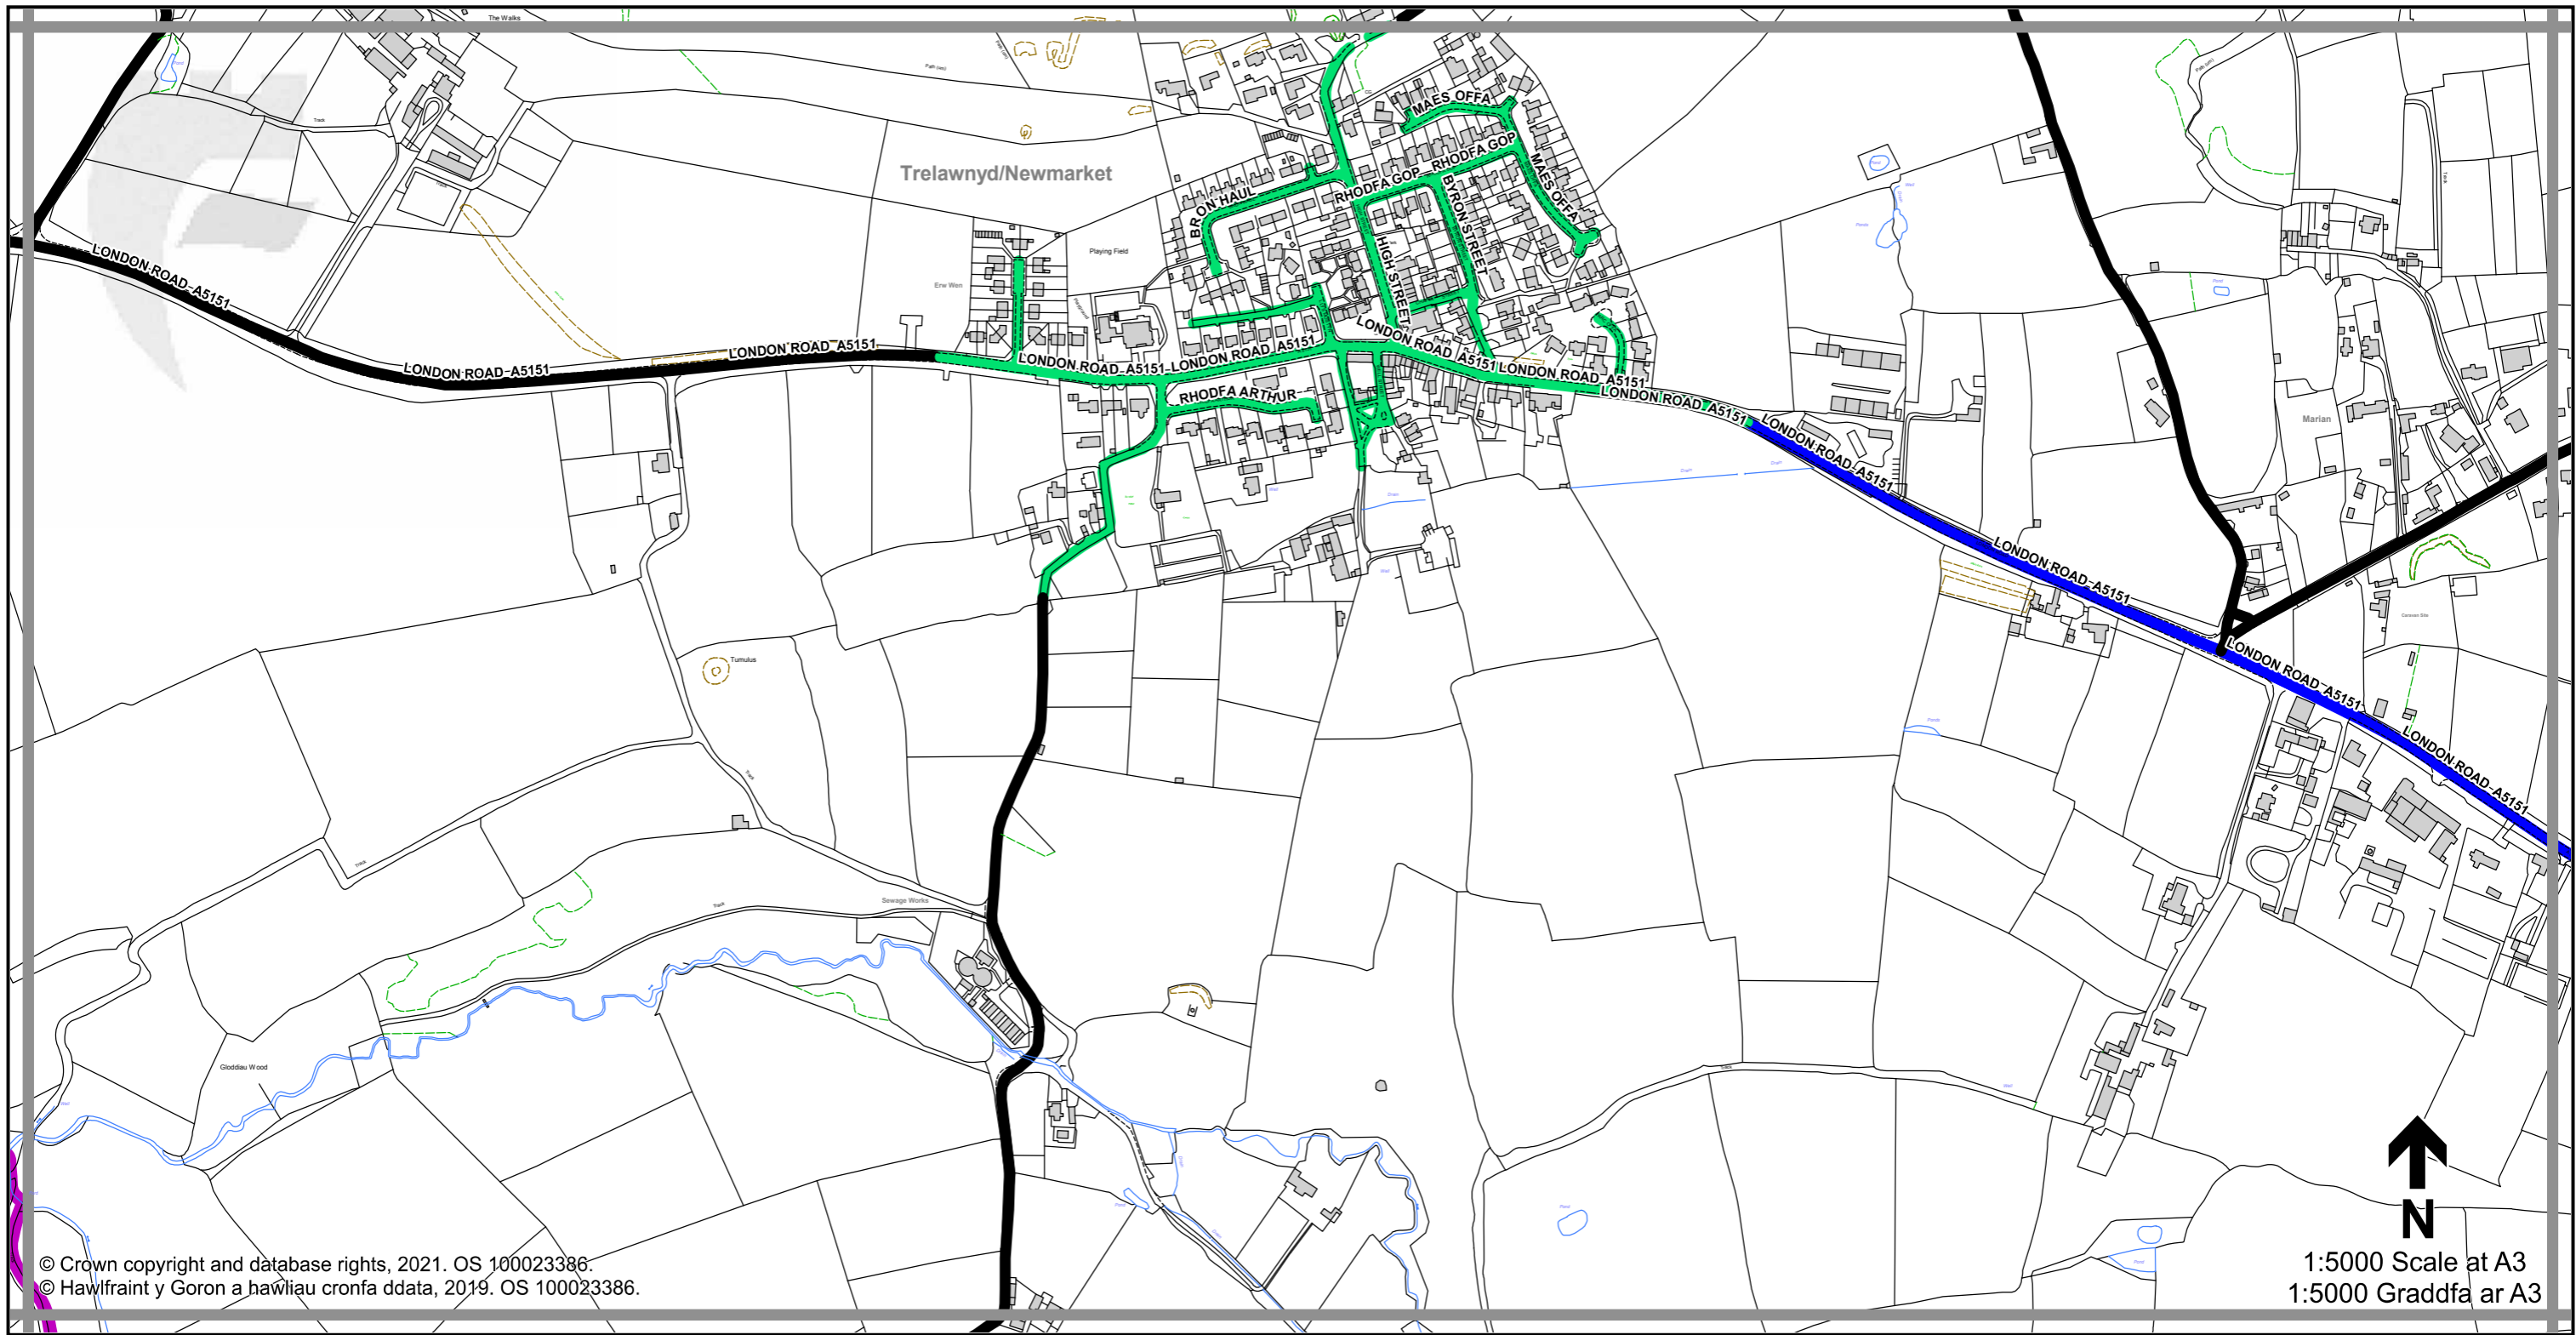

© Crown copyright and database rights, 2021. OS 100023386.
© Hawlfraint y Goron a hawliau cronfa ddata, 2019. OS 100023386.

Legend / Eglurhad

20 mph / mya	National Speed Limit applies Terfyn Cyflymder Cenedlaethol yn berthnasol
Restricted Road' (30mph) Ffordd Gyfyngedig (30mya)	Derestricted by Order (National Speed Limit applies) Heb Gyfyngiad drwy Orchymyn (Terfyn Cyflymder Cenedlaethol yn berthnasol)
30 mph by Order 30 mya drwy Orchymyn	Roads subject to separate Orders Ffyrrd sy'n destun Gorchmynion ar wahân
40 mph / mya	County Boundary / Ffin y Sir
50 mph / mya	

THE FLINTSHIRE COUNTY COUNCIL (VARIOUS ROADS) (20MPH, 30MPH, 40MPH, 50MPH AND NATIONAL SPEED LIMITS. RESTRICTED AND DERESTRICTED ROADS) ORDER 2021.

GORCHYMYN (FFYRDD AMRYWIOL) (20MYA, 30MYA, 40MYA, 50MYA A'R TERFYNAU CYFLYMDER CENEDLAETHOL. FFYRDD CYFYNGEDIG A FFYRDD HEB GYFYNGIAD) CYNGOR SIR Y FFLINT 2021.

Sheet
B27
Dalen

Sheet Revision Number:
Rhif Adolgiad Y Ddalen: **1**
Sheet Active from:
Dalen yn weithredol o: **03/09/2021**