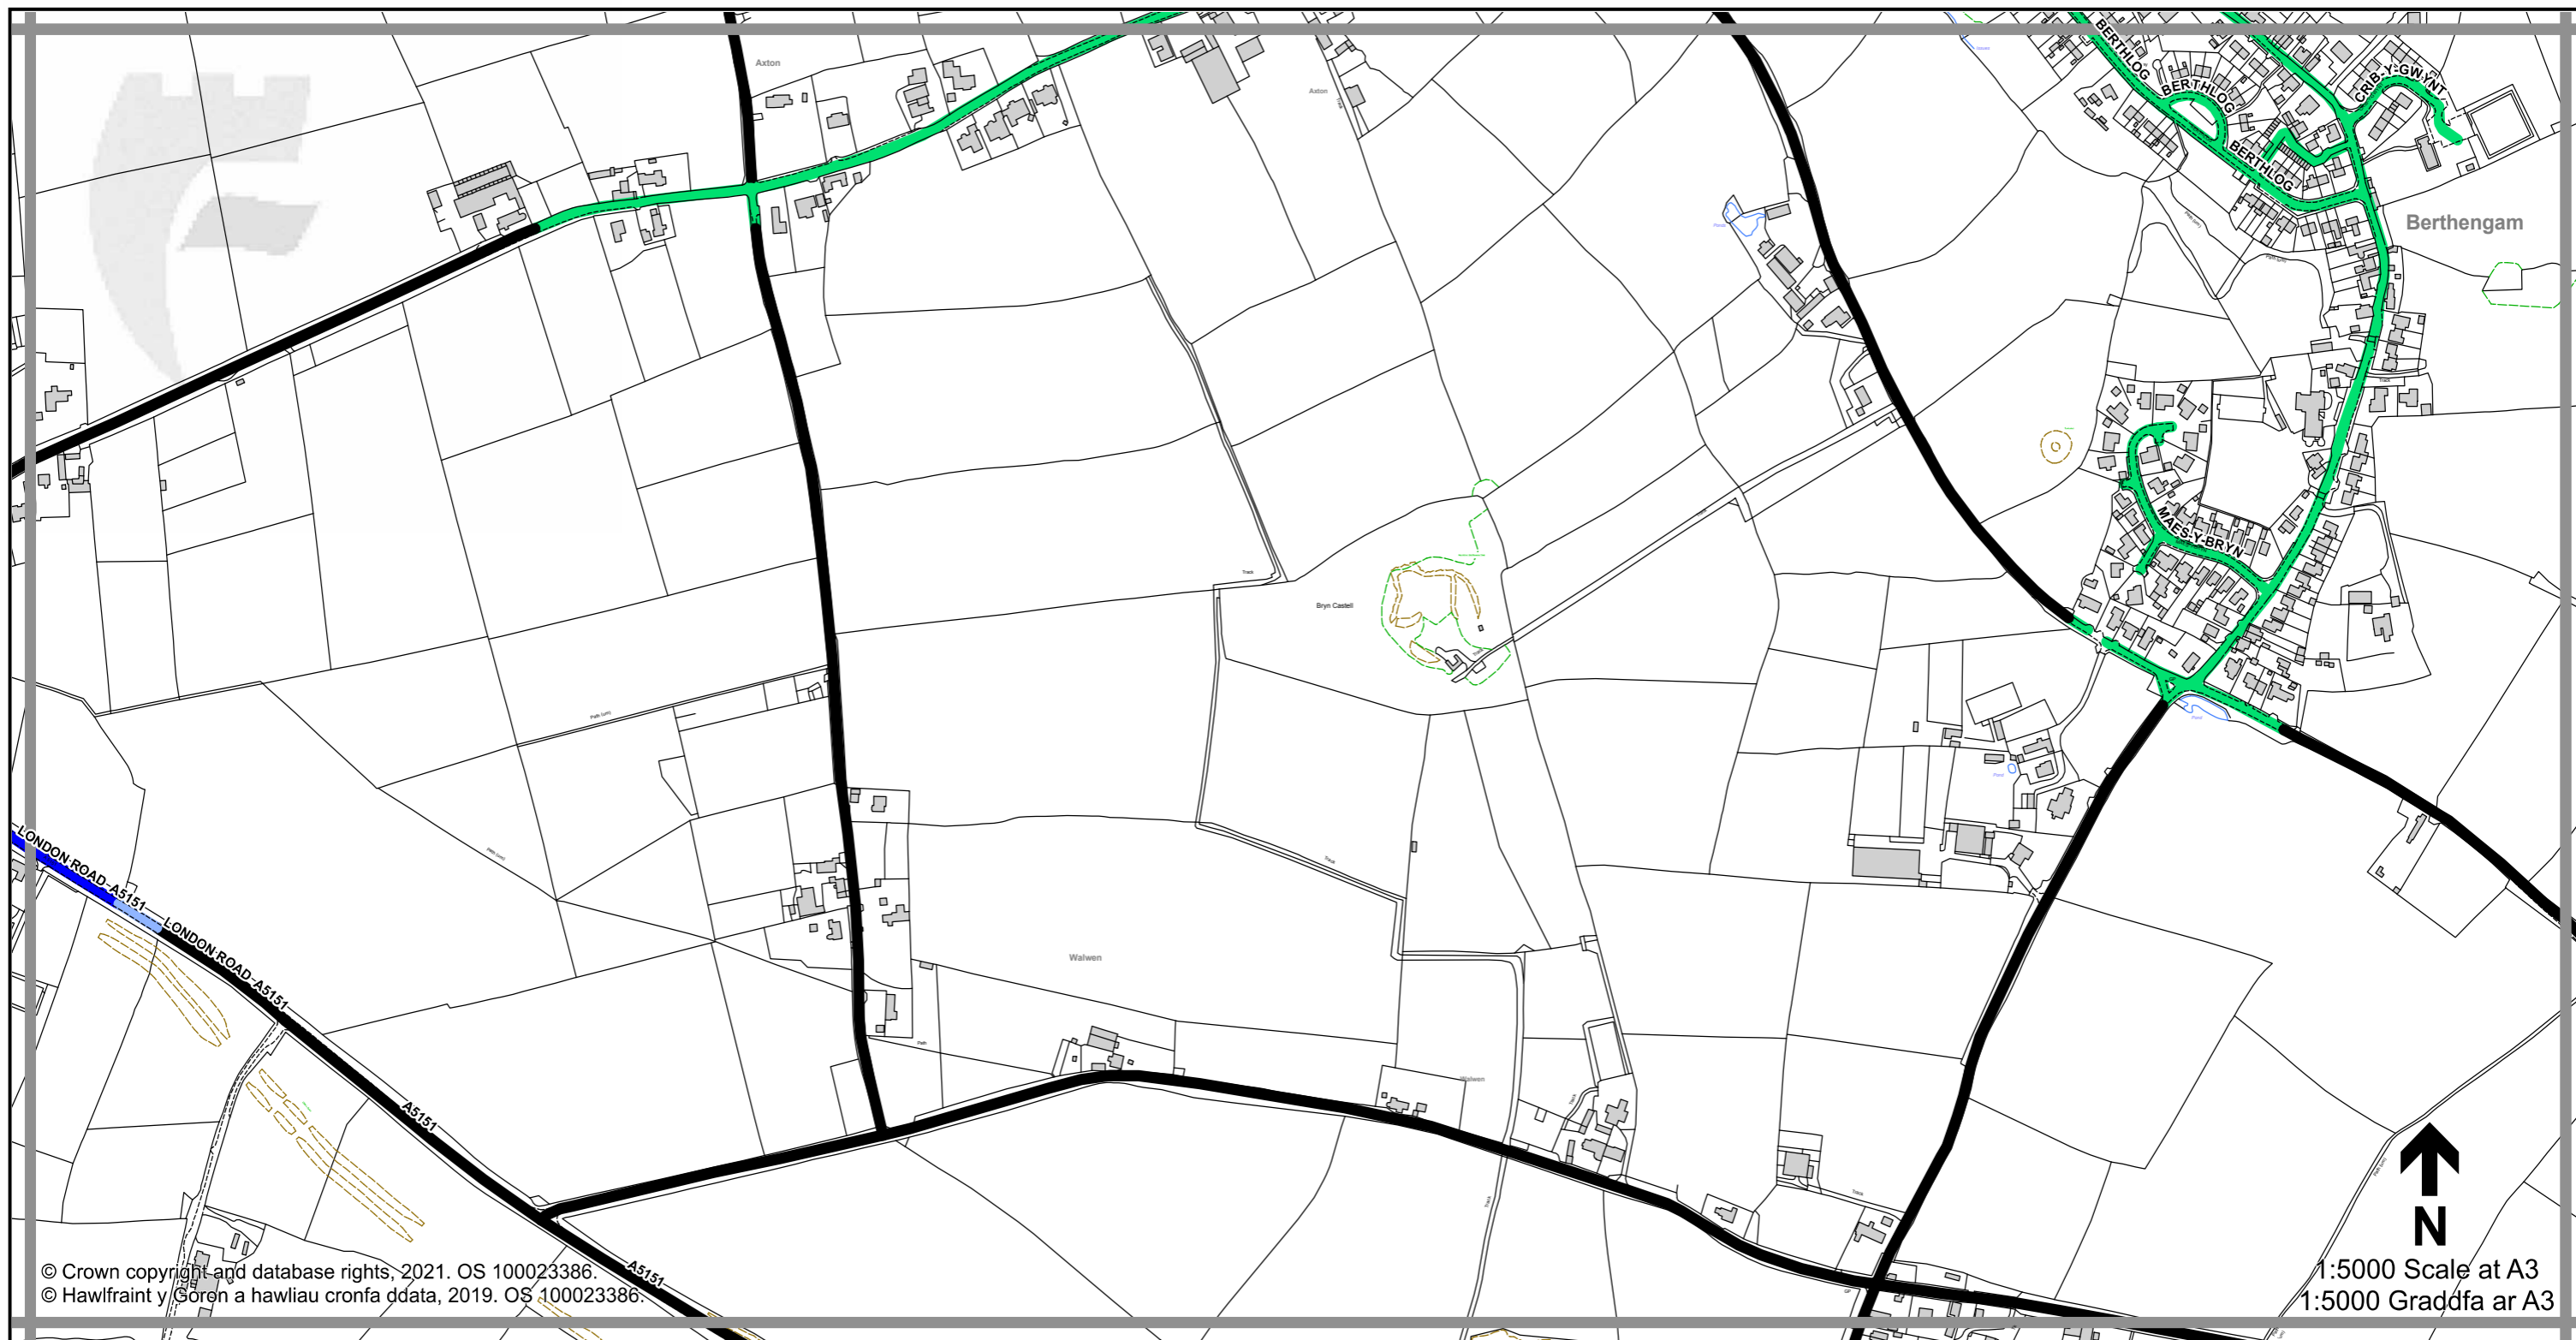

© Crown copyright and database rights, 2021. OS 100023386.
© Hawlfraint y Goren a hawliau cronfa ddata, 2019. OS 100023386.

1:5000 Scale at A3
1:5000 Graddfa ar A3

Legend / Eglurhad

- 20 mph / mya
- Restricted Road' (30mph)
  Ffordd Gyfyngedig (30mya)
- 30 mph by Order
  30 mya drwy Orchymyn
- 40 mph / mya
- 50 mph / mya
- National Speed Limit applies
  Terfyn Cyflymder Cenedlaethol yn berthnasol
- Derestricted by Order (National Speed Limit applies)
  Heb Gyfyngiad drwy Orchymyn (Terfyn Cyflymder Cenedlaethol yn berthnasol)
- Roads subject to separate Orders
  Ffyrdd sy'n destun Gorchmynion ar wahân
- County Boundary / Ffin y Sir

THE FLINTSHIRE COUNTY COUNCIL (VARIOUS ROADS) (20MPH, 30MPH, 40MPH, 50MPH AND NATIONAL SPEED LIMITS. RESTRICTED AND DERESTRICTED ROADS) ORDER 2021.

GORCHYMYN (FFYRDD AMRYWIOL) (20MYA, 30MYA, 40MYA, 50MYA A'R TERFYNAU CYFLYMDER CENEDLAETHOL. FFYRDD CYFYNGEDIG A FFYRDD HEB GYFYNGIAD) CYNGOR SIR Y FFLINT 2021.

**Sheet
C27
Dalen**

**Sheet Revision Number:
Rhif Adolgiad Y Ddalen: 1**
**Sheet Active from:
Dalen yn weithredol o: 03/09/2021**