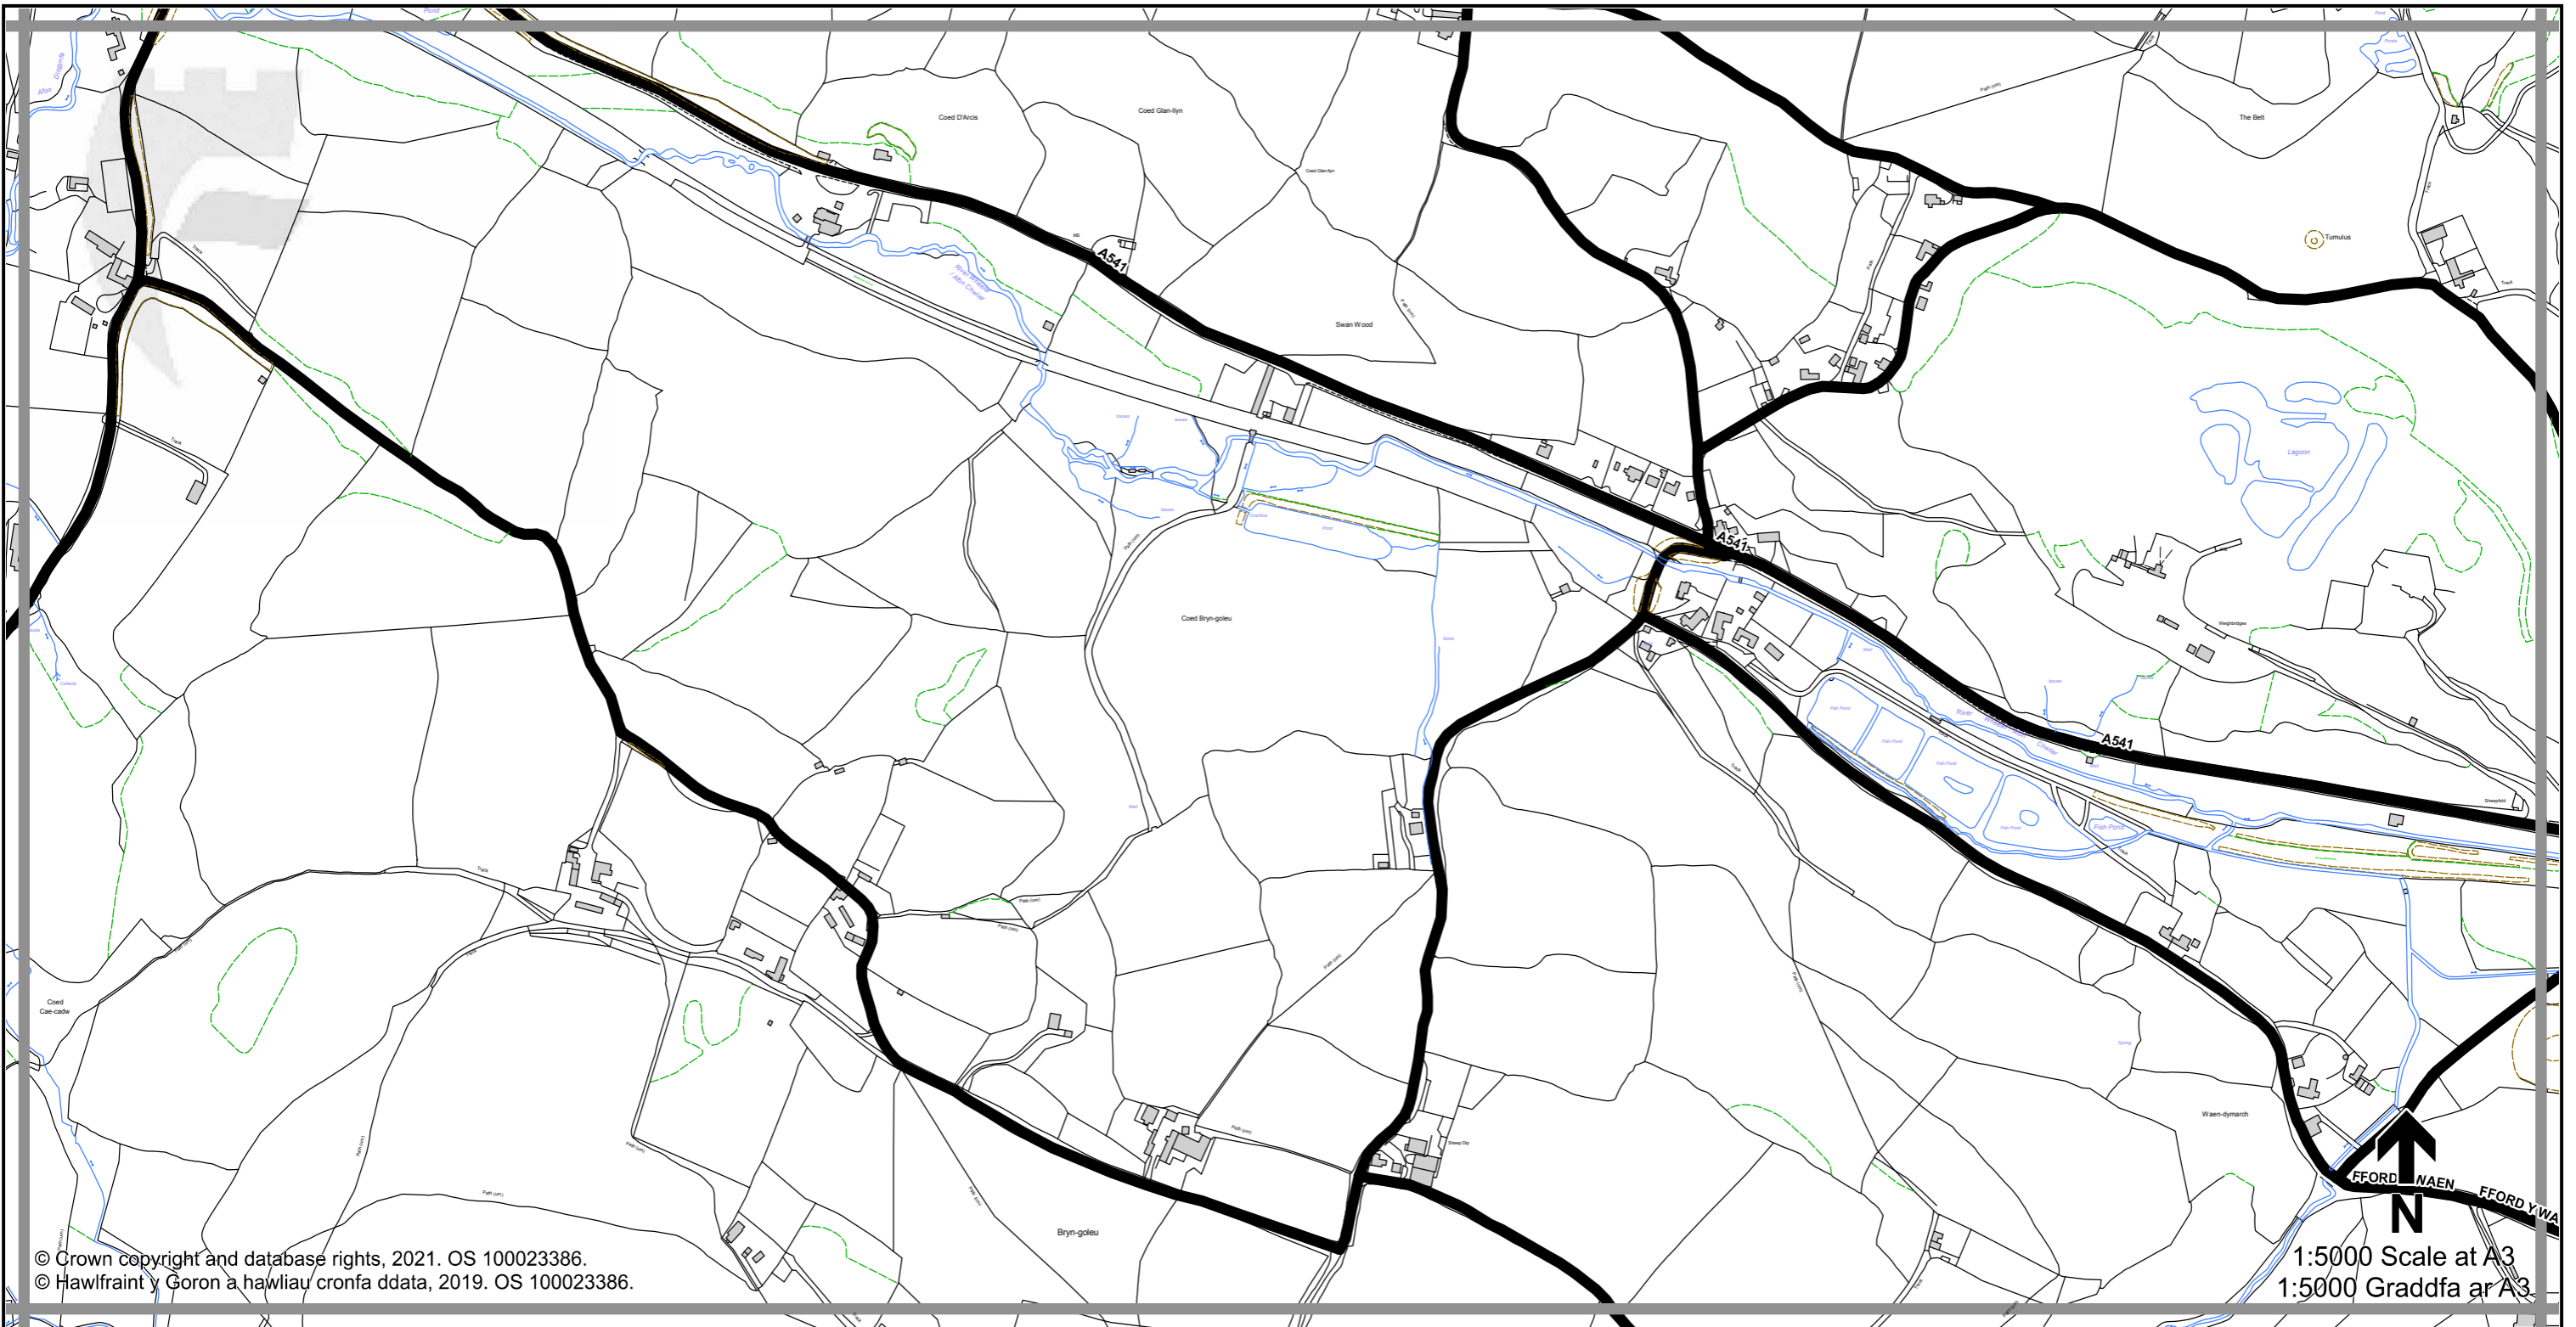

© Crown copyright and database rights, 2021. OS 100023386.
© Hawlfraint y Goron a hawliau cronfa ddata, 2019. OS 100023386.

1:5000 Scale at A3
1:5000 Graddfa ar A3

Legend / Eglurhad

- 20 mph / mya
- Restricted Road' (30mph)
  Ffordd Gyfyngedig (30mya)
- 30 mph by Order
  30 mya drwy Orchymyn
- 40 mph / mya
- 50 mph / mya
- National Speed Limit applies
  Terfyn Cyflymder Cenedlaethol yn berthnasol
- Derestricted by Order (National Speed Limit applies)
  Heb Gyfyngiad drwy Orchymyn (Terfyn Cyflymder Cenedlaethol yn berthnasol)
- Roads subject to separate Orders
  Ffyrdd sy'n destun Gorchmynion ar wahân
- County Boundary / Ffin y Sir

THE FLINTSHIRE COUNTY COUNCIL (VARIOUS ROADS) (20MPH, 30MPH, 40MPH, 50MPH AND NATIONAL SPEED LIMITS. RESTRICTED AND DERESTRICTED ROADS) ORDER 2021.

GORCHYMYN (FFYRDD AMRYWIOL) (20MYA, 30MYA, 40MYA, 50MYA A'R TERFYNAU CYFLYMDER CENEDLAETHOL. FFYRDD CYFYNGEDIG A FFYRDD HEB GYFYNGIAD) CYNGOR SIR Y FFLINT 2021.

**Sheet
E18
Dalen**

Sheet Revision Number:
Rhif Adolgiad Y Ddalen: **1**
Sheet Active from:
Dalen yn weithredol o: **03/09/2021**