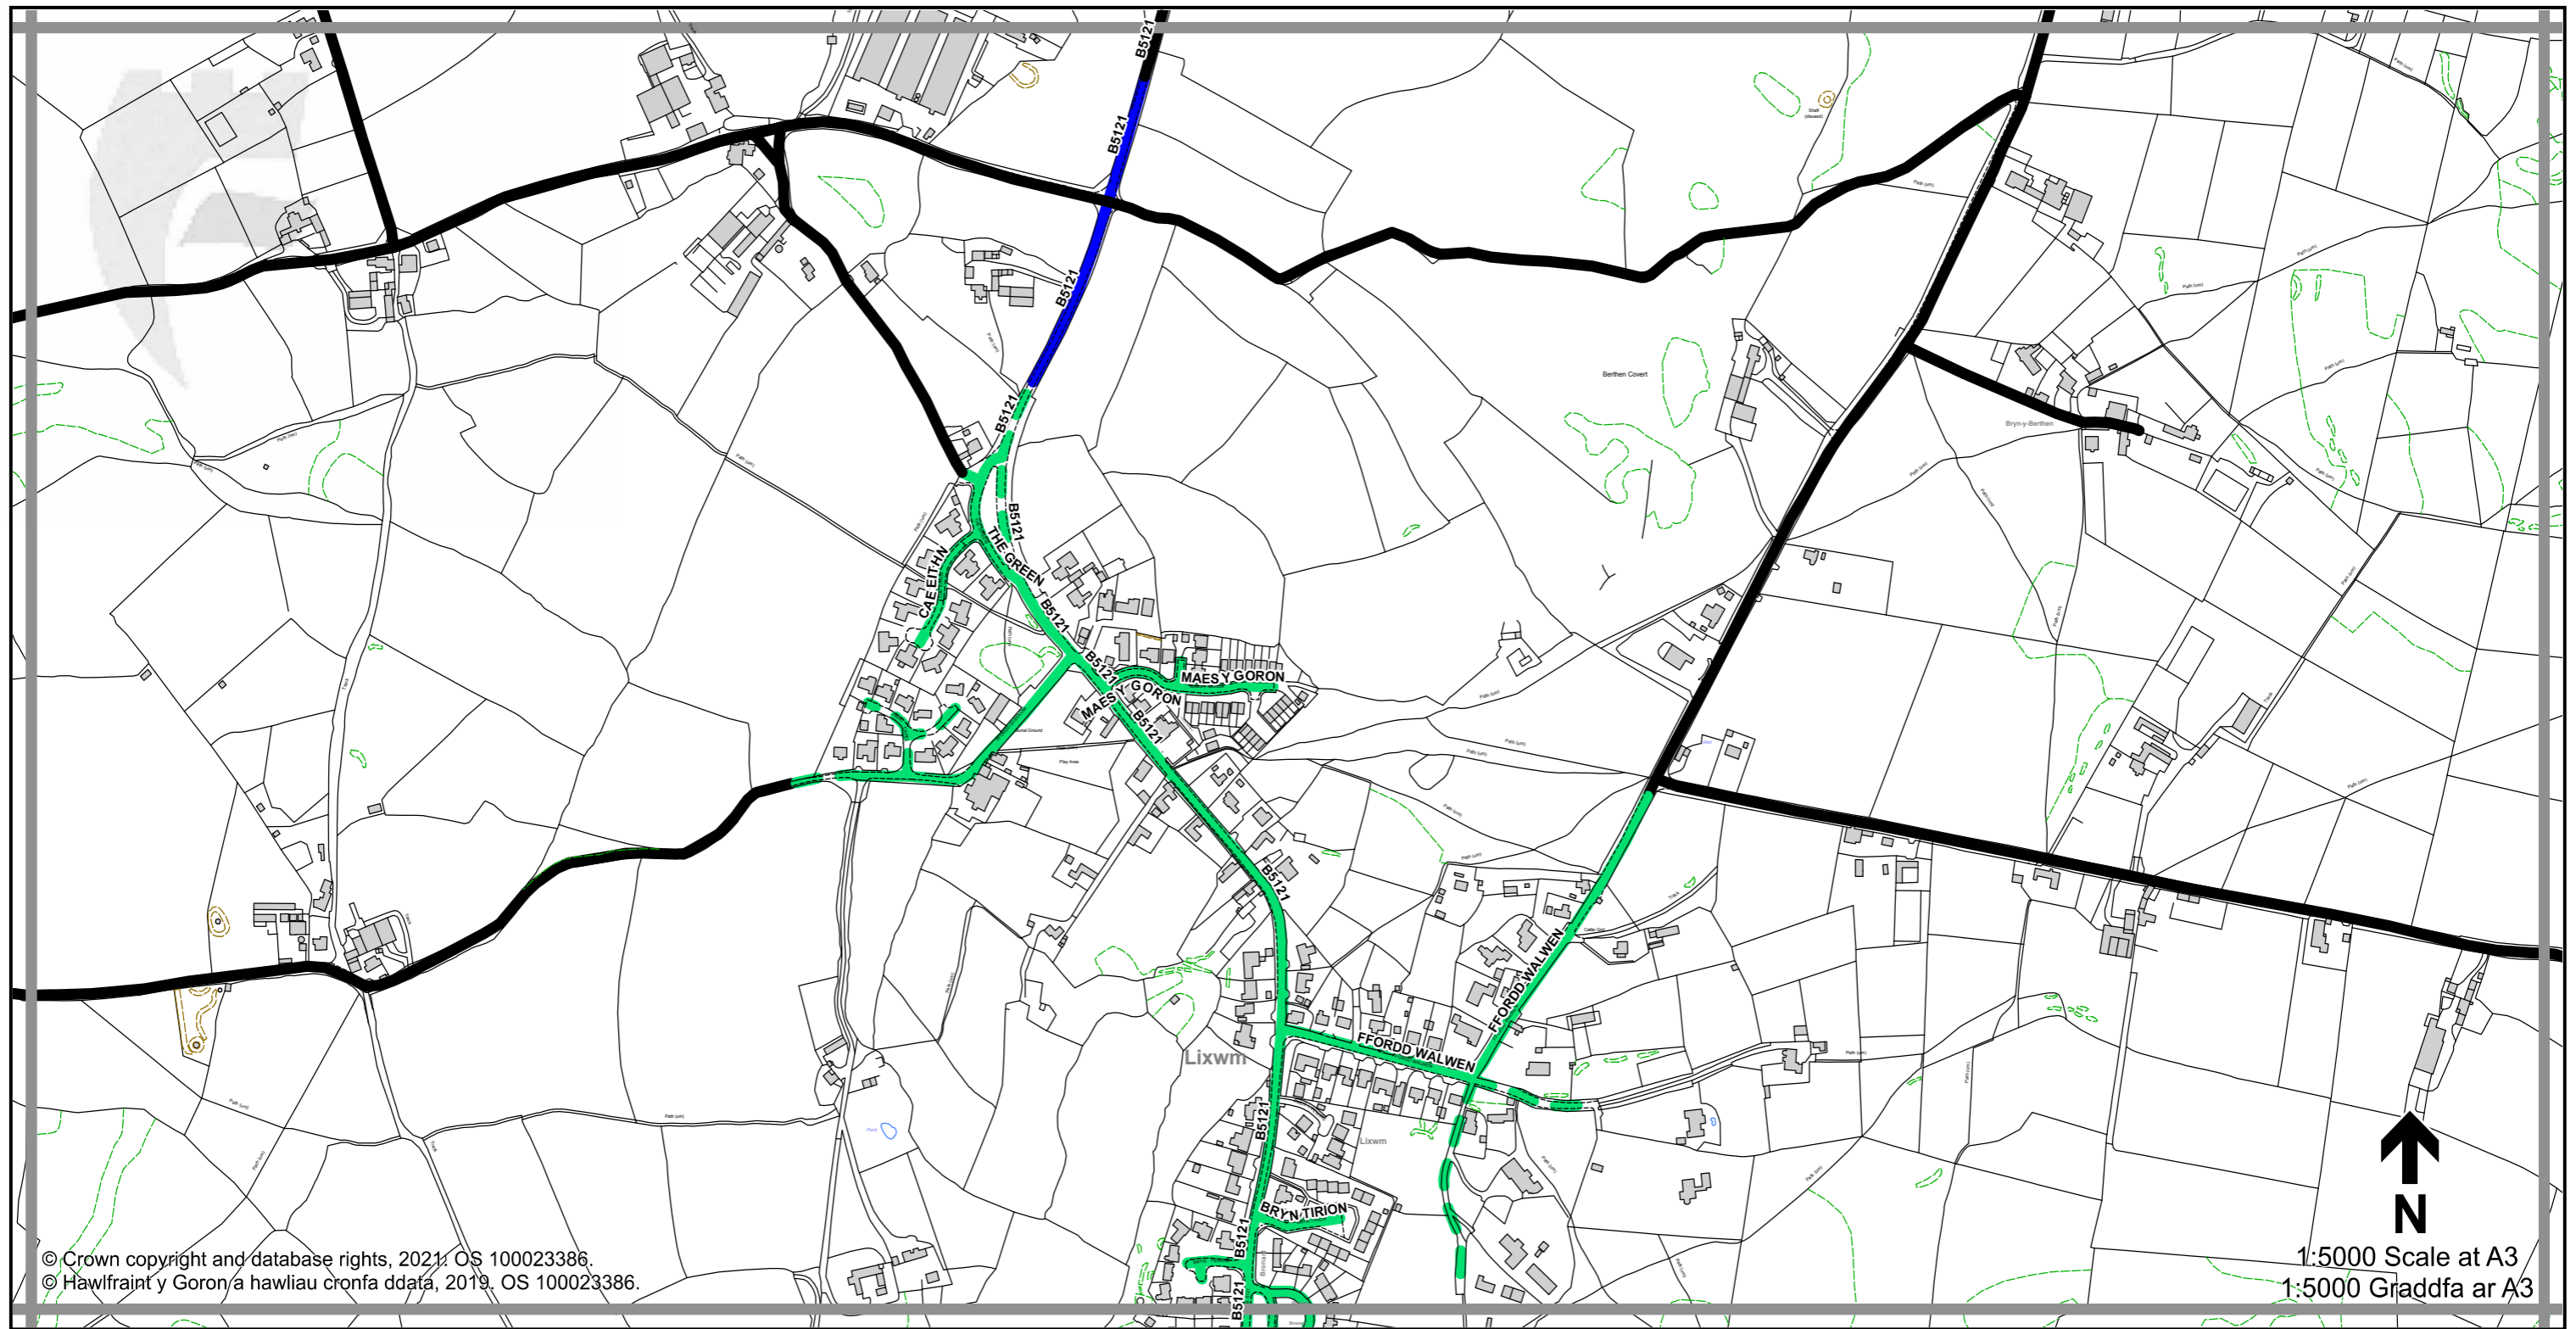

Legend / Eglurhad

- 20 mph / mya
- Restricted Road' (30mph)
  Ffordd Gyfyngedig (30mya)
- 30 mph by Order
  30 mya drwy Orchymyn
- 40 mph / mya
- 50 mph / mya
- National Speed Limit applies
  Terfyn Cyflymder Cenedlaethol yn berthnasol
- Derestricted by Order (National Speed Limit applies)
  Heb Gyfyngiad drwy Orchymyn (Terfyn Cyflymder Cenedlaethol yn berthnasol)
- Roads subject to separate Orders
  Ffyrdd sy'n destun Gorchmynion ar wahân
- County Boundary / Ffin y Sir

THE FLINTSHIRE COUNTY COUNCIL (VARIOUS ROADS) (20MPH, 30MPH, 40MPH, 50MPH AND NATIONAL SPEED LIMITS. RESTRICTED AND DERESTRICTED ROADS) ORDER 2021.

GORCHYMYN (FFYRDD AMRYWIOL) (20MYA, 30MYA, 40MYA, 50MYA A'R TERFYNAU CYFLYMDER CENEDLAETHOL. FFYRDD CYFYNGEDIG A FFYRDD HEB GYFYNGIAD) CYNGOR SIR Y FFLINT 2021.

**Sheet
F19
Dalen**

Sheet Revision Number: **1**
Rhif Adolgiad Y Ddalen:
Sheet Active from: **03/09/2021**
Dalen yn weithredol o: