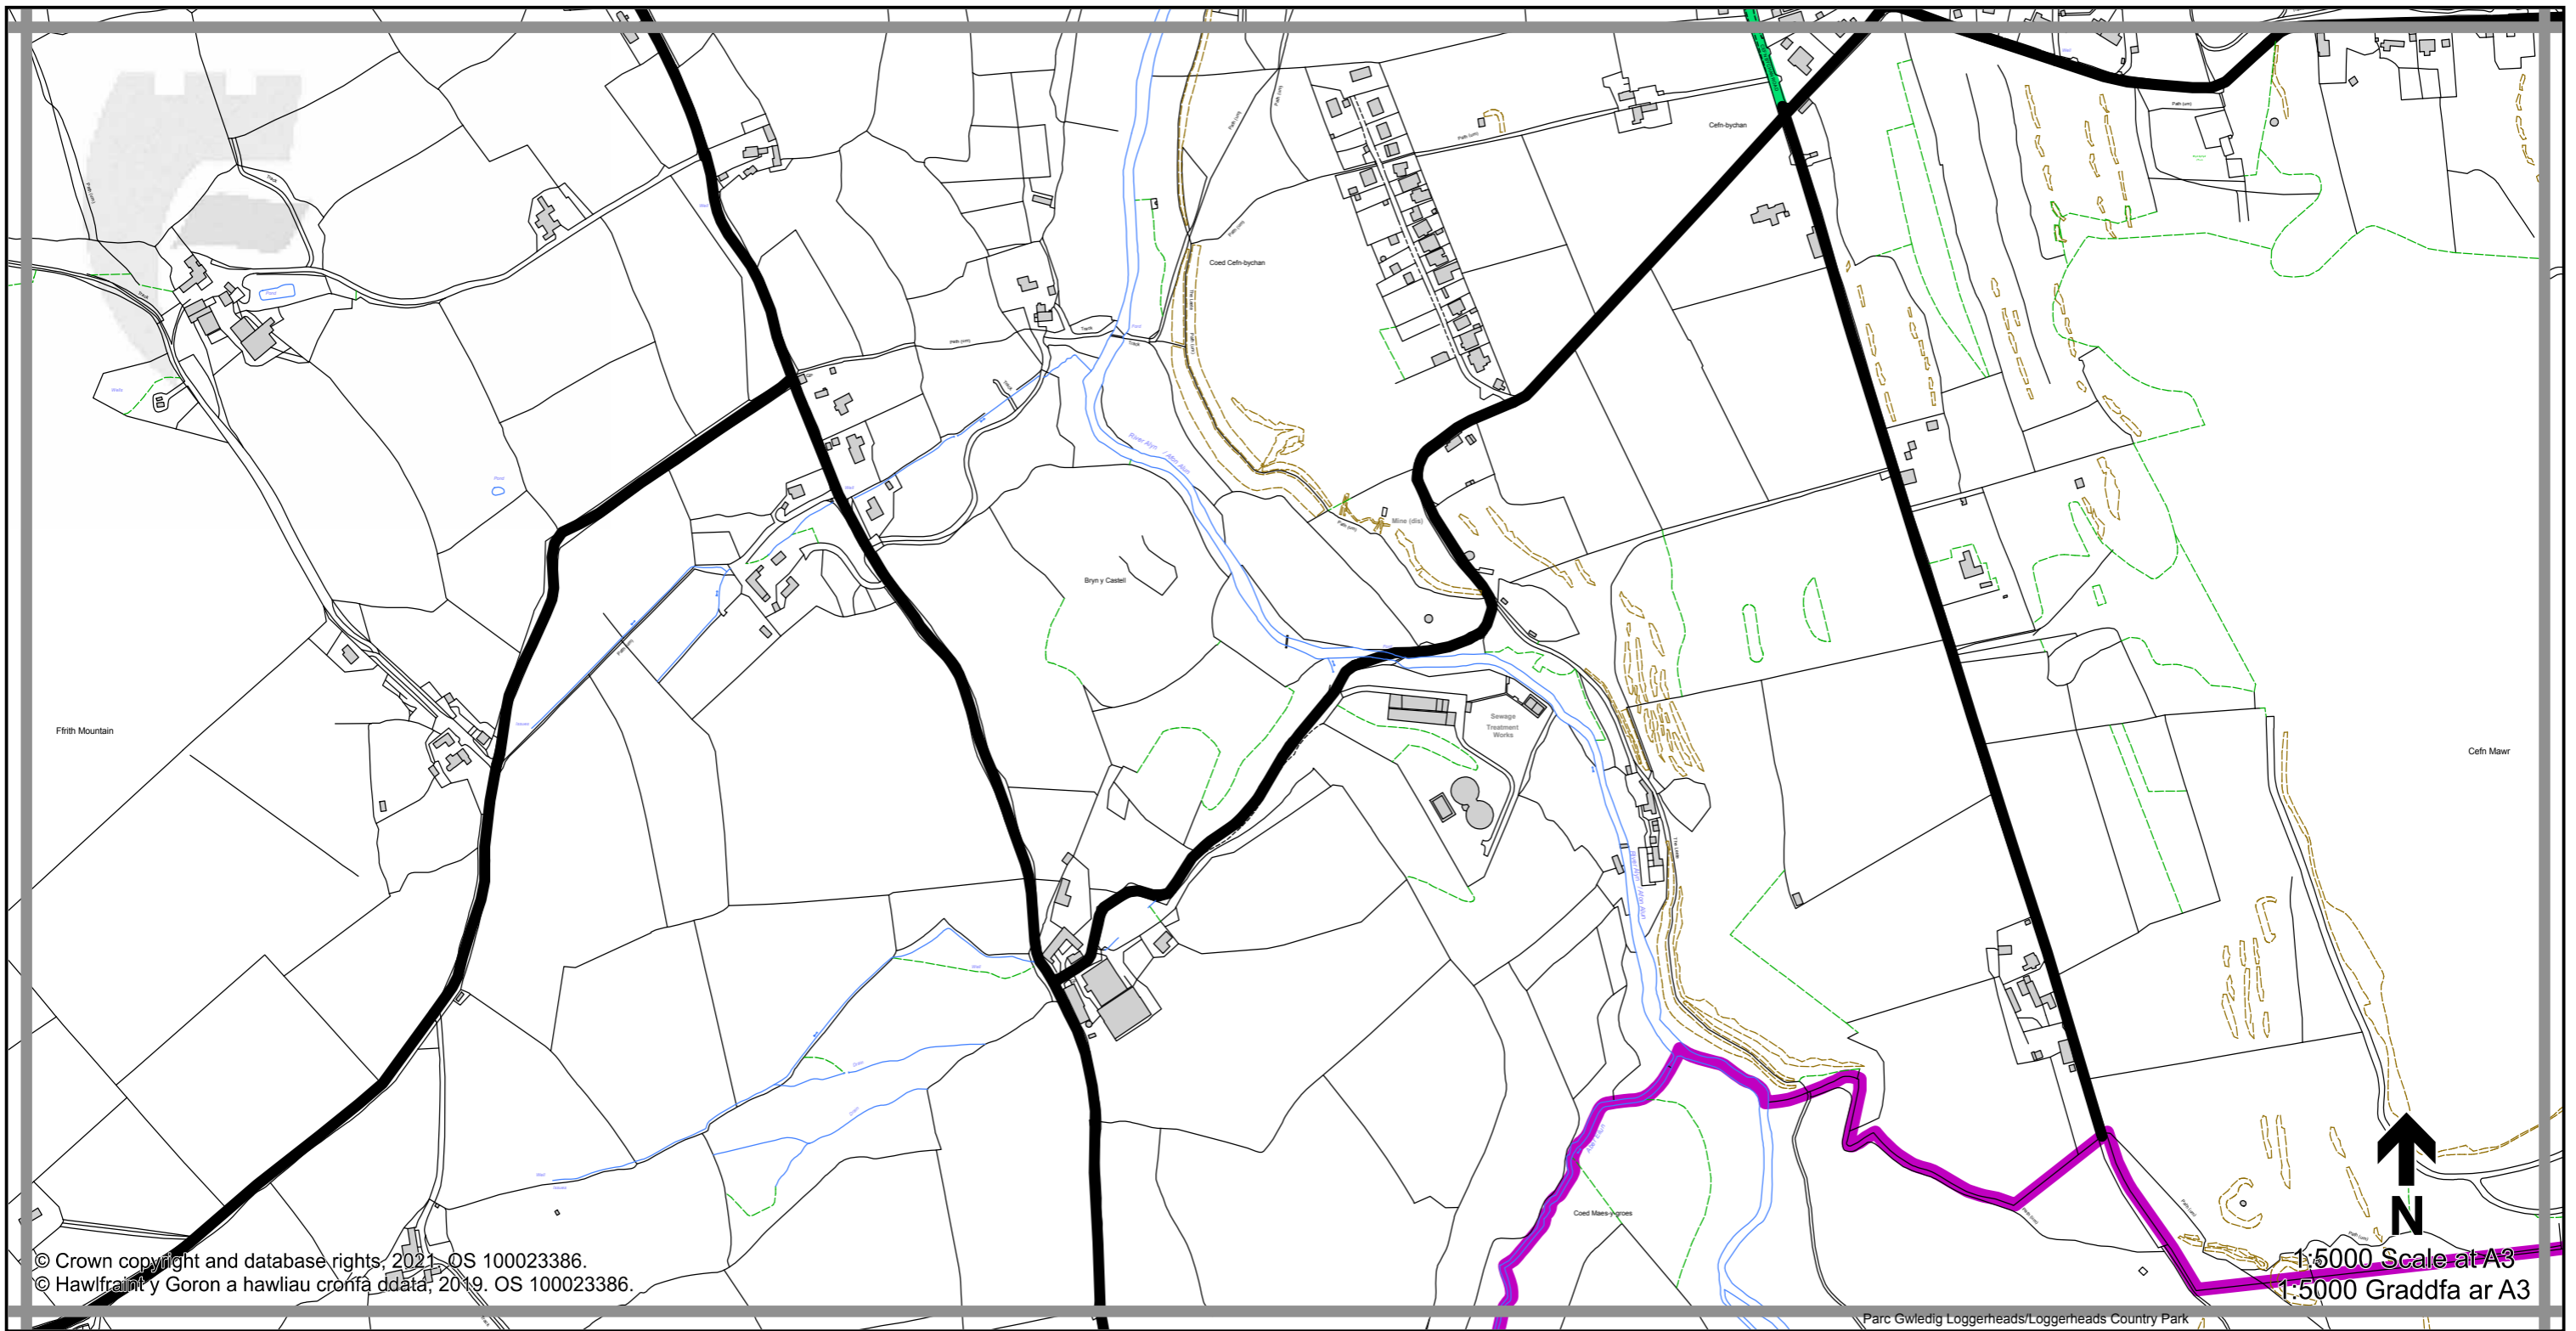

© Crown copyright and database rights, 2021. OS 100023386.
© Hawlfraint y Goron a hawliau cronfa ddata, 2019. OS 100023386.

1:5000 Scale at A3
1:5000 Graddfa ar A3

Parc Gwledig Loggerheads/Loggerheads Country Park

Legend / Eglurhad

- 20 mph / mya
- Restricted Road' (30mph)
  Ffordd Gyfyngedig (30mya)
- 30 mph by Order
  30 mya drwy Orchymyn
- 40 mph / mya
- 50 mph / mya
- National Speed Limit applies
  Terfyn Cyflymder Cenedlaethol yn berthnasol
- Derestricted by Order (National Speed Limit applies)
  Heb Gyfyngiad drwy Orchymyn (Terfyn Cyflymder Cenedlaethol yn berthnasol)
- Roads subject to separate Orders
  Ffyrdd sy'n destun Gorchmynion ar wahân
- County Boundary / Ffin y Sir

THE FLINTSHIRE COUNTY COUNCIL (VARIOUS ROADS) (20MPH, 30MPH, 40MPH, 50MPH AND NATIONAL SPEED LIMITS. RESTRICTED AND DERESTRICTED ROADS) ORDER 2021.

GORCHYMYN (FFYRDD AMRYWIOL) (20MYA, 30MYA, 40MYA, 50MYA A'R TERFYNAU CYFLYMDER CENEDLAETHOL. FFYRDD CYFYNGEDIG A FFYRDD HEB GYFYNGIAD) CYNGOR SIR Y FFLINT 2021.

**Sheet
G11
Dalen**

**Sheet Revision Number:
Rhif Adolgiad Y Ddalen: 1**

**Sheet Active from:
Dalen yn weithredol o: 03/09/2021**