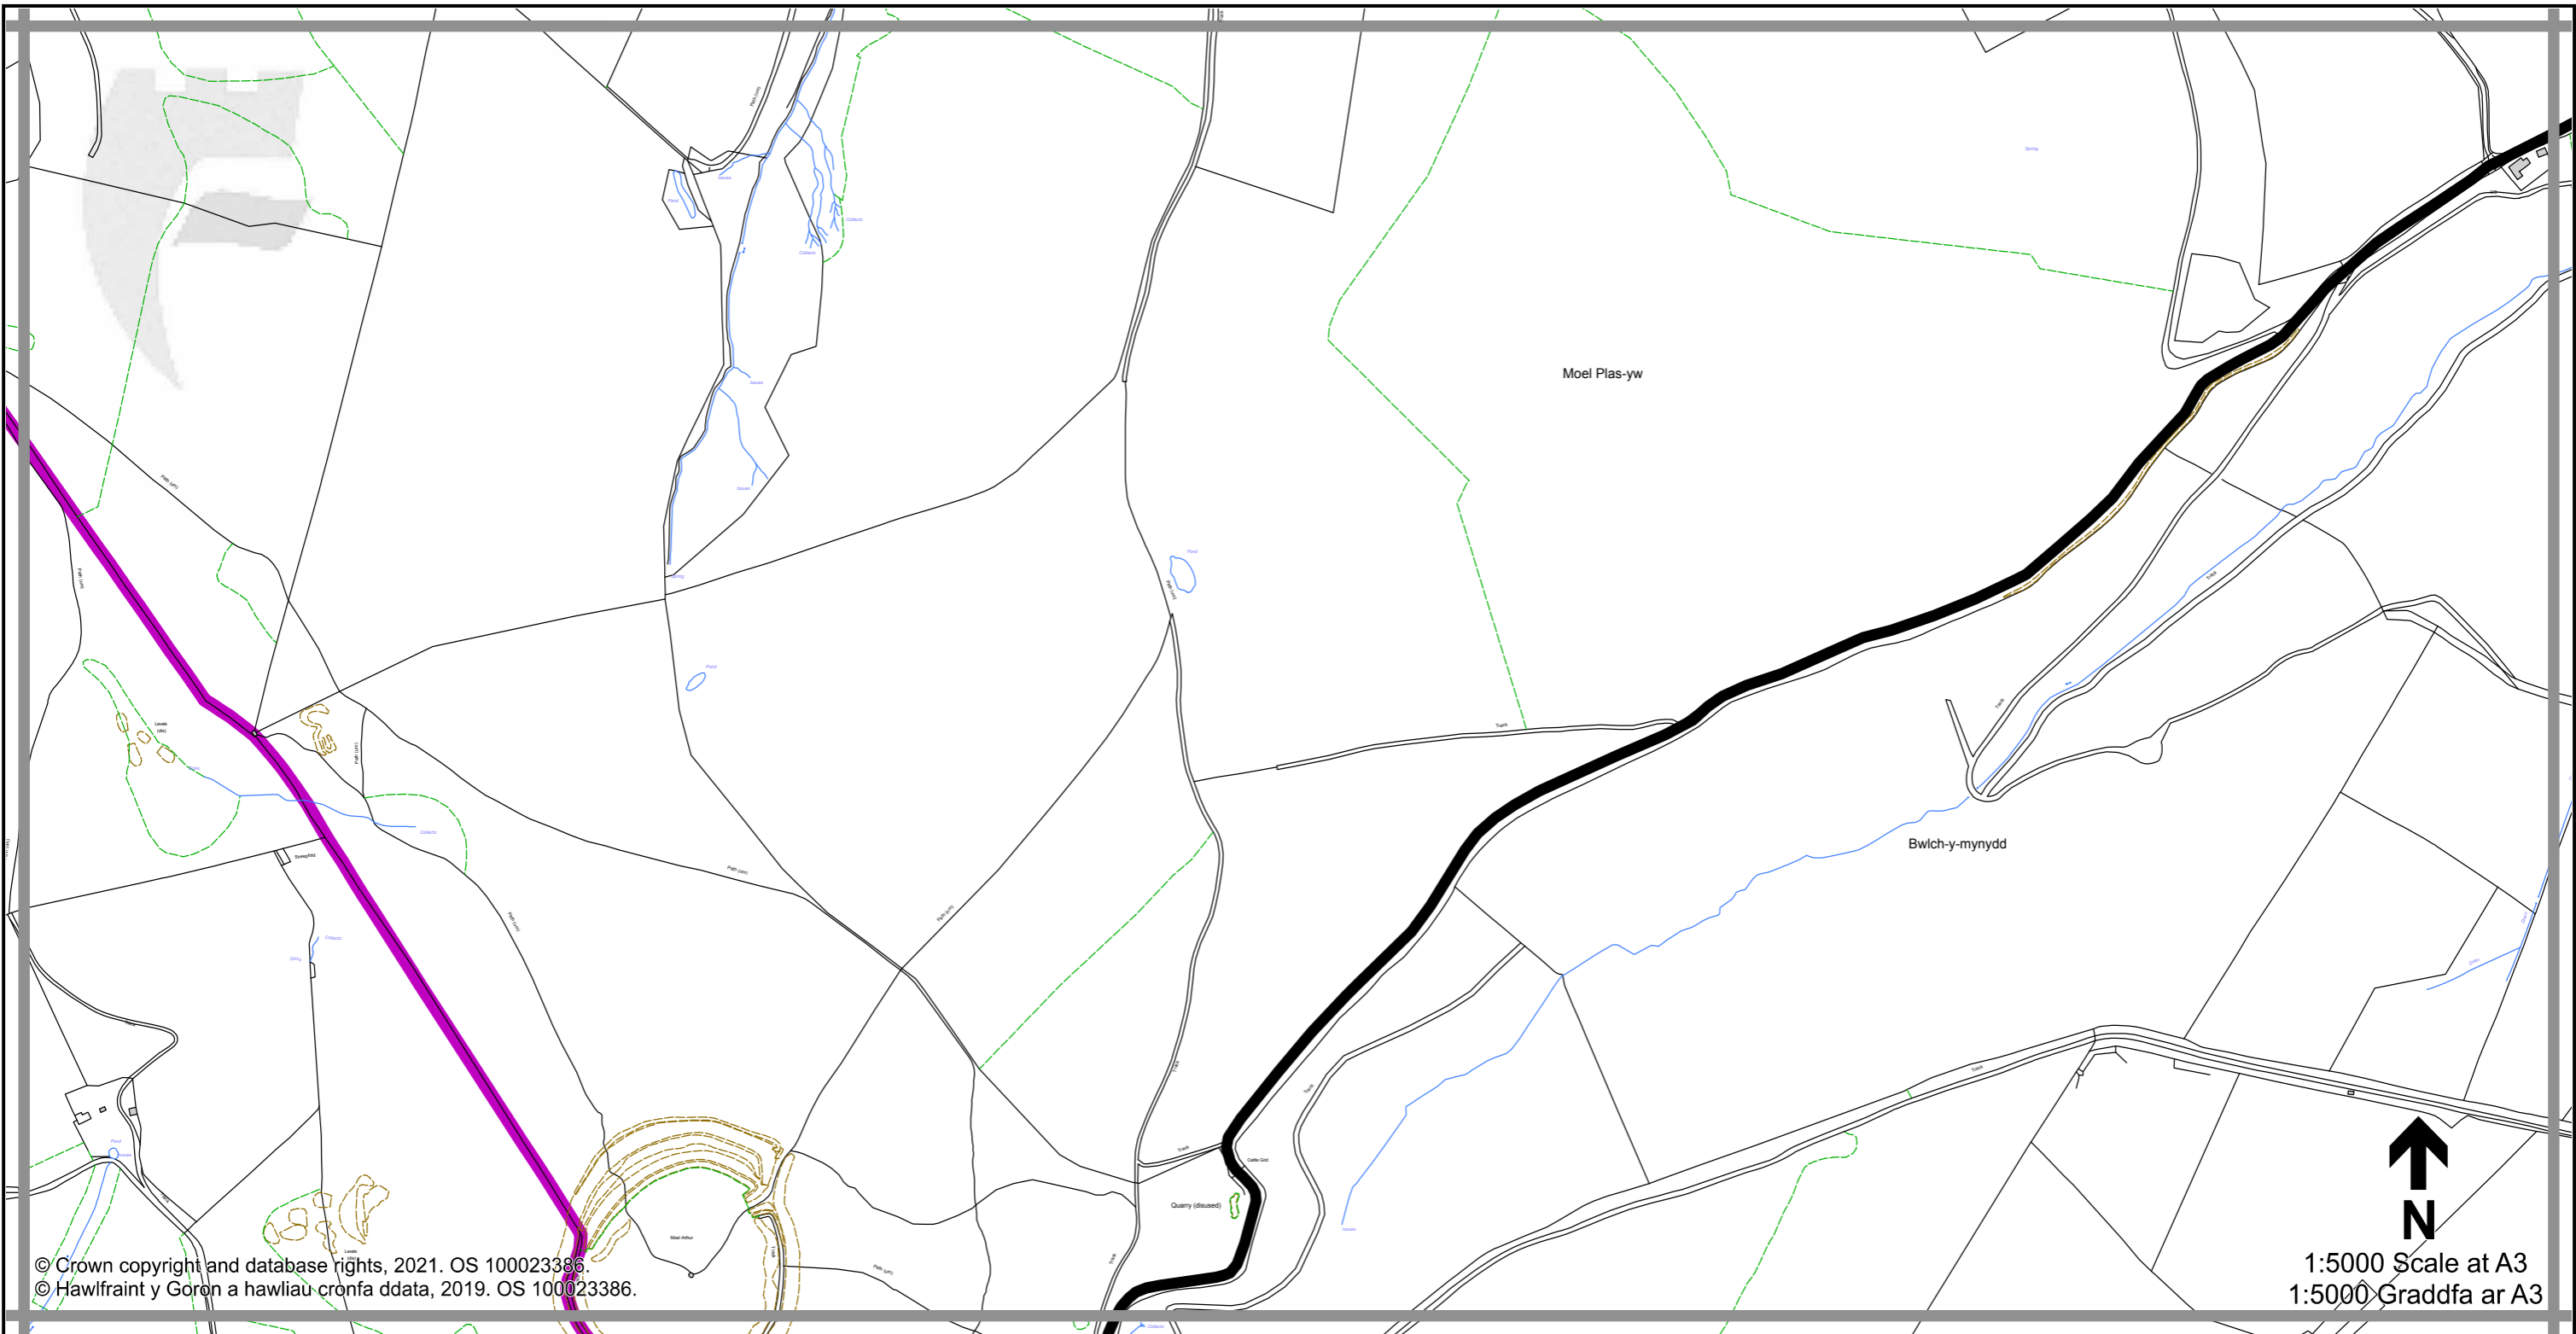

© Crown copyright and database rights, 2021. OS 100023386.
© Hawlfraint y Goron a hawliau cronfa ddata, 2019. OS 100023386.

1:5000 Scale at A3
1:5000 Graddfa ar A3

Legend / Eglurhad

- 20 mph / mya
- Restricted Road' (30mph)
  Ffordd Gyfyngedig (30mya)
- 30 mph by Order
  30 mya drwy Orchymyn
- 40 mph / mya
- 50 mph / mya
- National Speed Limit applies
  Terfyn Cyflymder Cenedlaethol yn berthnasol
- Derestricted by Order (National Speed Limit applies)
  Heb Gyfyngiad drwy Orchymyn (Terfyn Cyflymder Cenedlaethol yn berthnasol)
- Roads subject to separate Orders
  Ffyrdd sy'n destun Gorchmynion ar wahân
- County Boundary / Ffin y Sir

**THE FLINTSHIRE COUNTY COUNCIL (VARIOUS ROADS)
(20MPH, 30MPH, 40MPH, 50MPH AND NATIONAL SPEED LIMITS.
RESTRICTED AND DERESTRICTED ROADS) ORDER 2021.**

**GORCHYMYN (FFYRDD AMRYWIOL) (20MYA, 30MYA, 40MYA,
50MYA A'R TERFYNAU CYFLYMDER CENEDLAETHOL.
FFYRDD CYFYNGEDIG A FFYRDD HEB GYFYNGIAD)
CYNGOR SIR Y FFLINT 2021.**

**Sheet
E14
Dalen**

**Sheet Revision Number:
Rhif Adolgiad Y Ddalen: 1**

**Sheet Active from:
Dalen yn weithredol o: 03/09/2021**