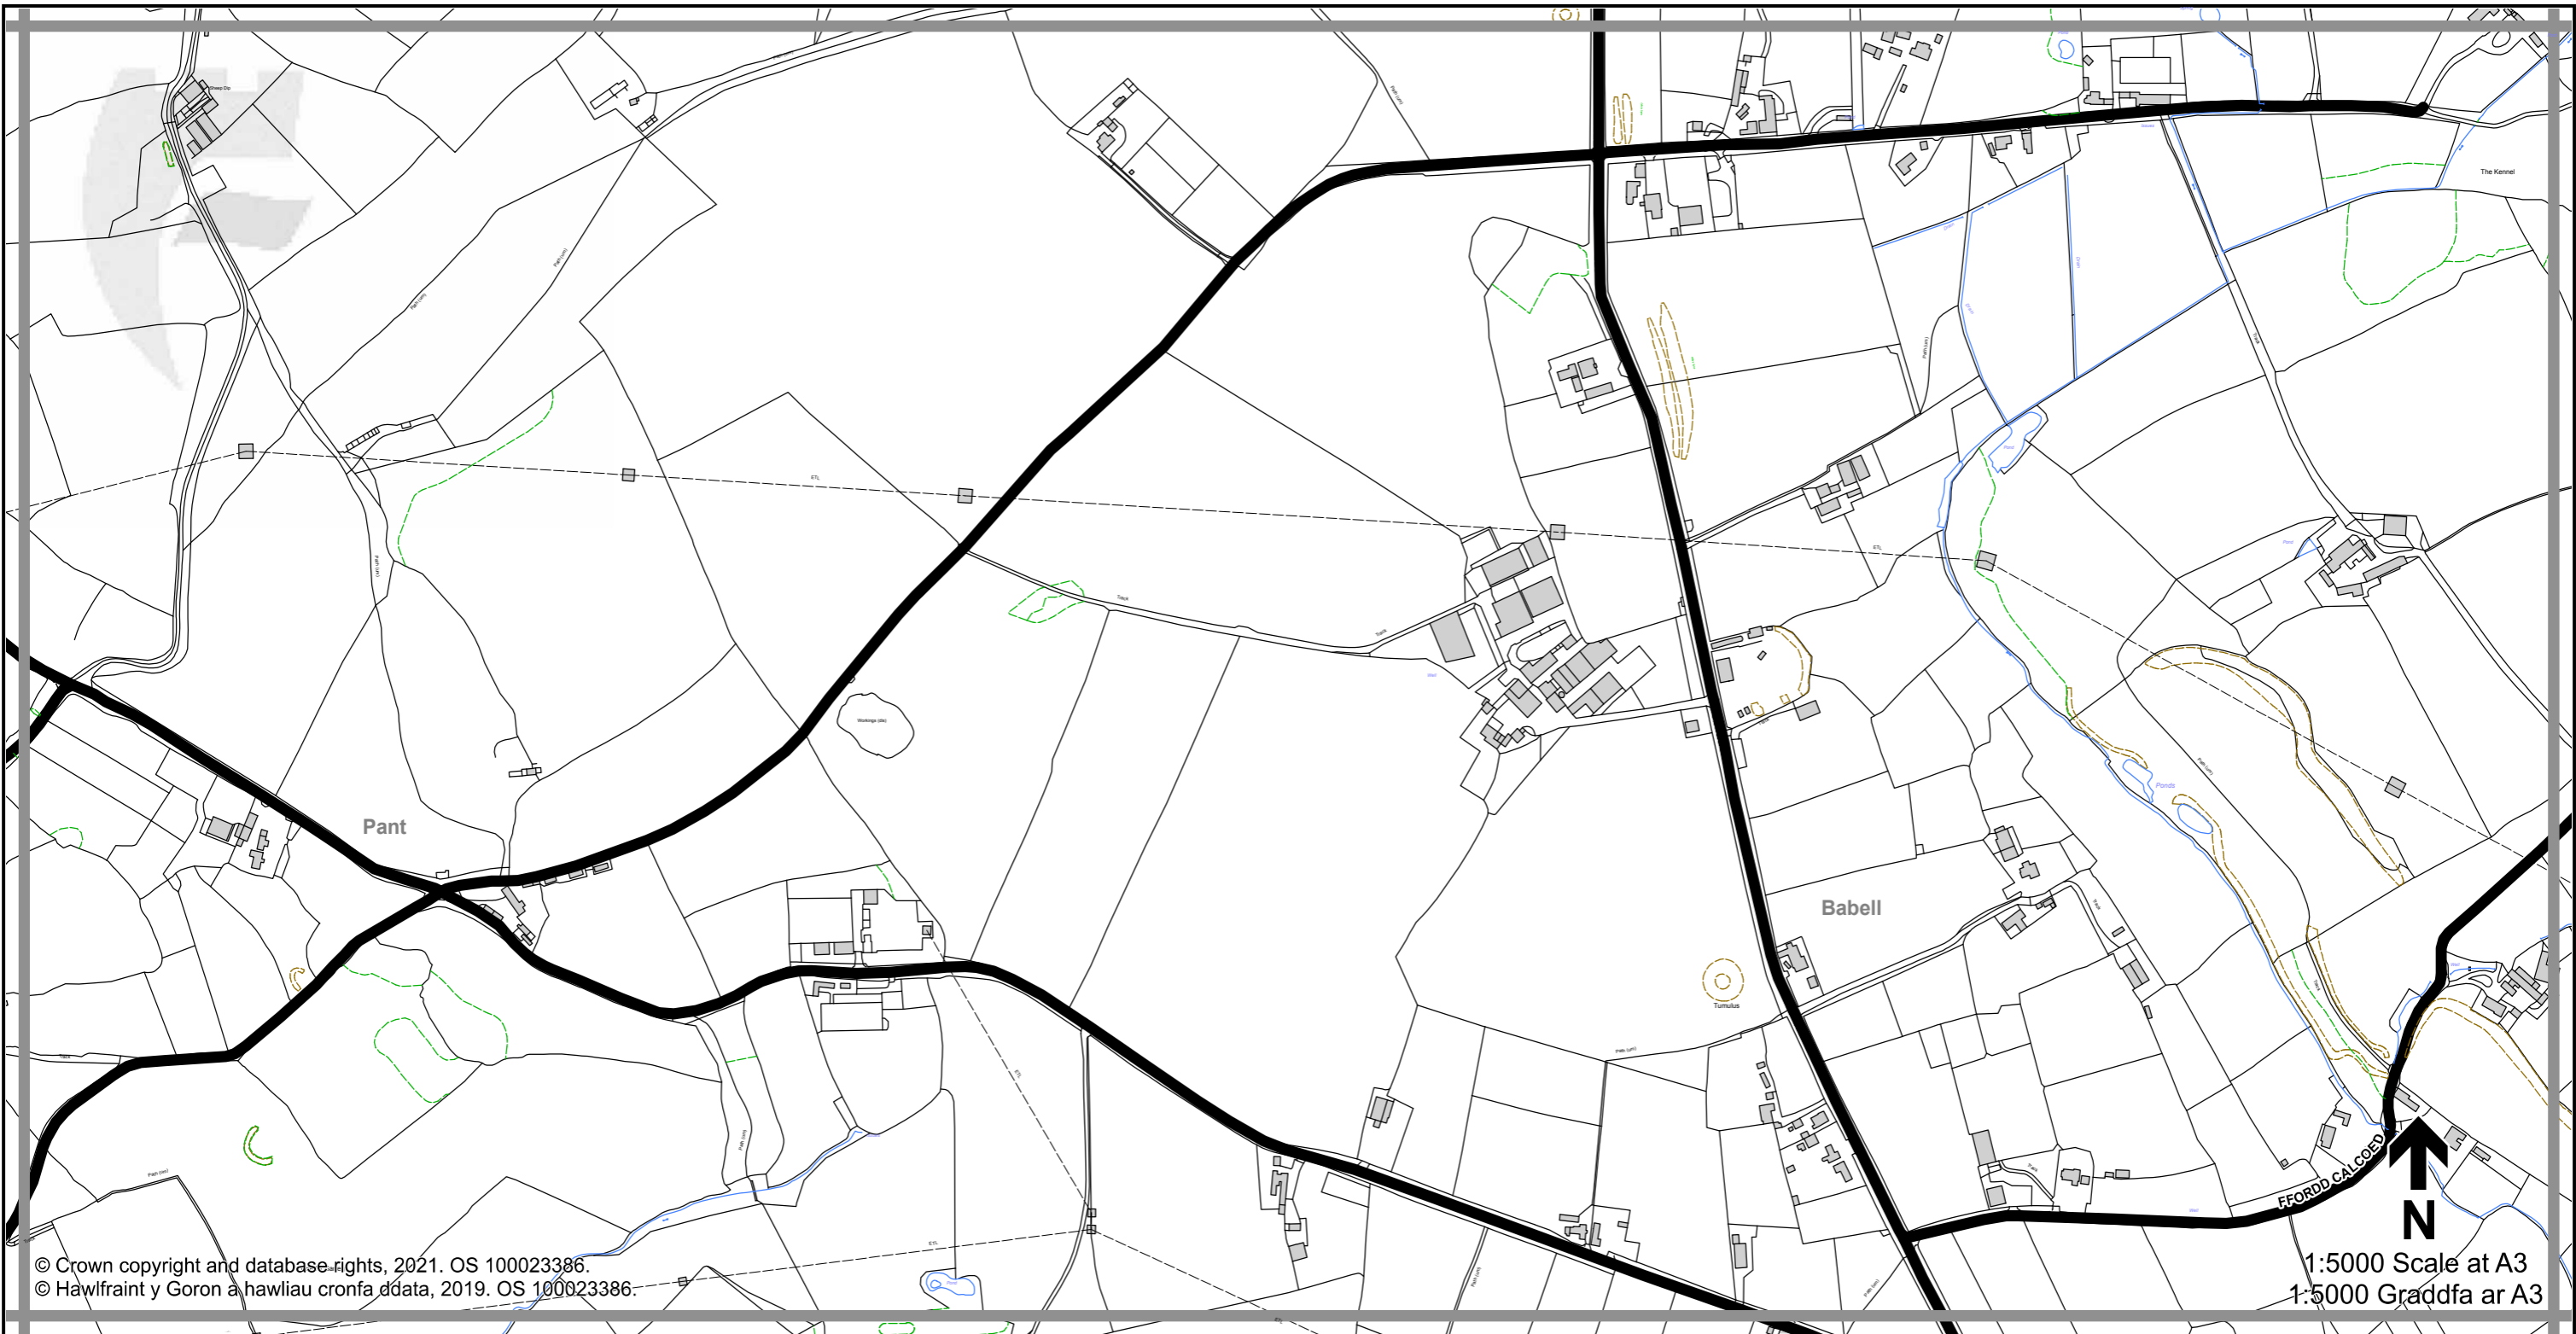

© Crown copyright and database rights, 2021. OS 100023386.
© Hawlfraint y Goron a hawliau cronfa ddata, 2019. OS 100023386.

1:5000 Scale at A3
1:5000 Graddfa ar A3

Legend / Eglurhad

- 20 mph / mya
- Restricted Road' (30mph)
  Ffordd Gyfyngedig (30mya)
- 30 mph by Order
  30 mya drwy Orchymyn
- 40 mph / mya
- 50 mph / mya
- National Speed Limit applies
  Terfyn Cyflymder Cenedlaethol yn berthnasol
- Derestricted by Order (National Speed Limit applies)
  Heb Gyfyngiad drwy Orchymyn (Terfyn Cyflymder Cenedlaethol yn berthnasol)
- Roads subject to separate Orders
  Ffyrdd sy'n destun Gorchmynion ar wahân
- County Boundary / Ffin y Sir

THE FLINTSHIRE COUNTY COUNCIL (VARIOUS ROADS) (20MPH, 30MPH, 40MPH, 50MPH AND NATIONAL SPEED LIMITS. RESTRICTED AND DERESTRICTED ROADS) ORDER 2021.

GORCHYMYN (FFYRDD AMRYWIOL) (20MYA, 30MYA, 40MYA, 50MYA A'R TERFYNAU CYFLYMDER CENEDLAETHOL. FFYRDD CYFYNGEDIG A FFYRDD HEB GYFYNGIAD) CYNGOR SIR Y FFLINT 2021.

**Sheet
E22
Dalen**

**Sheet Revision Number:
Rhif Adolgiad Y Ddalen: 1**
**Sheet Active from:
Dalen yn weithredol o: 03/09/2021**