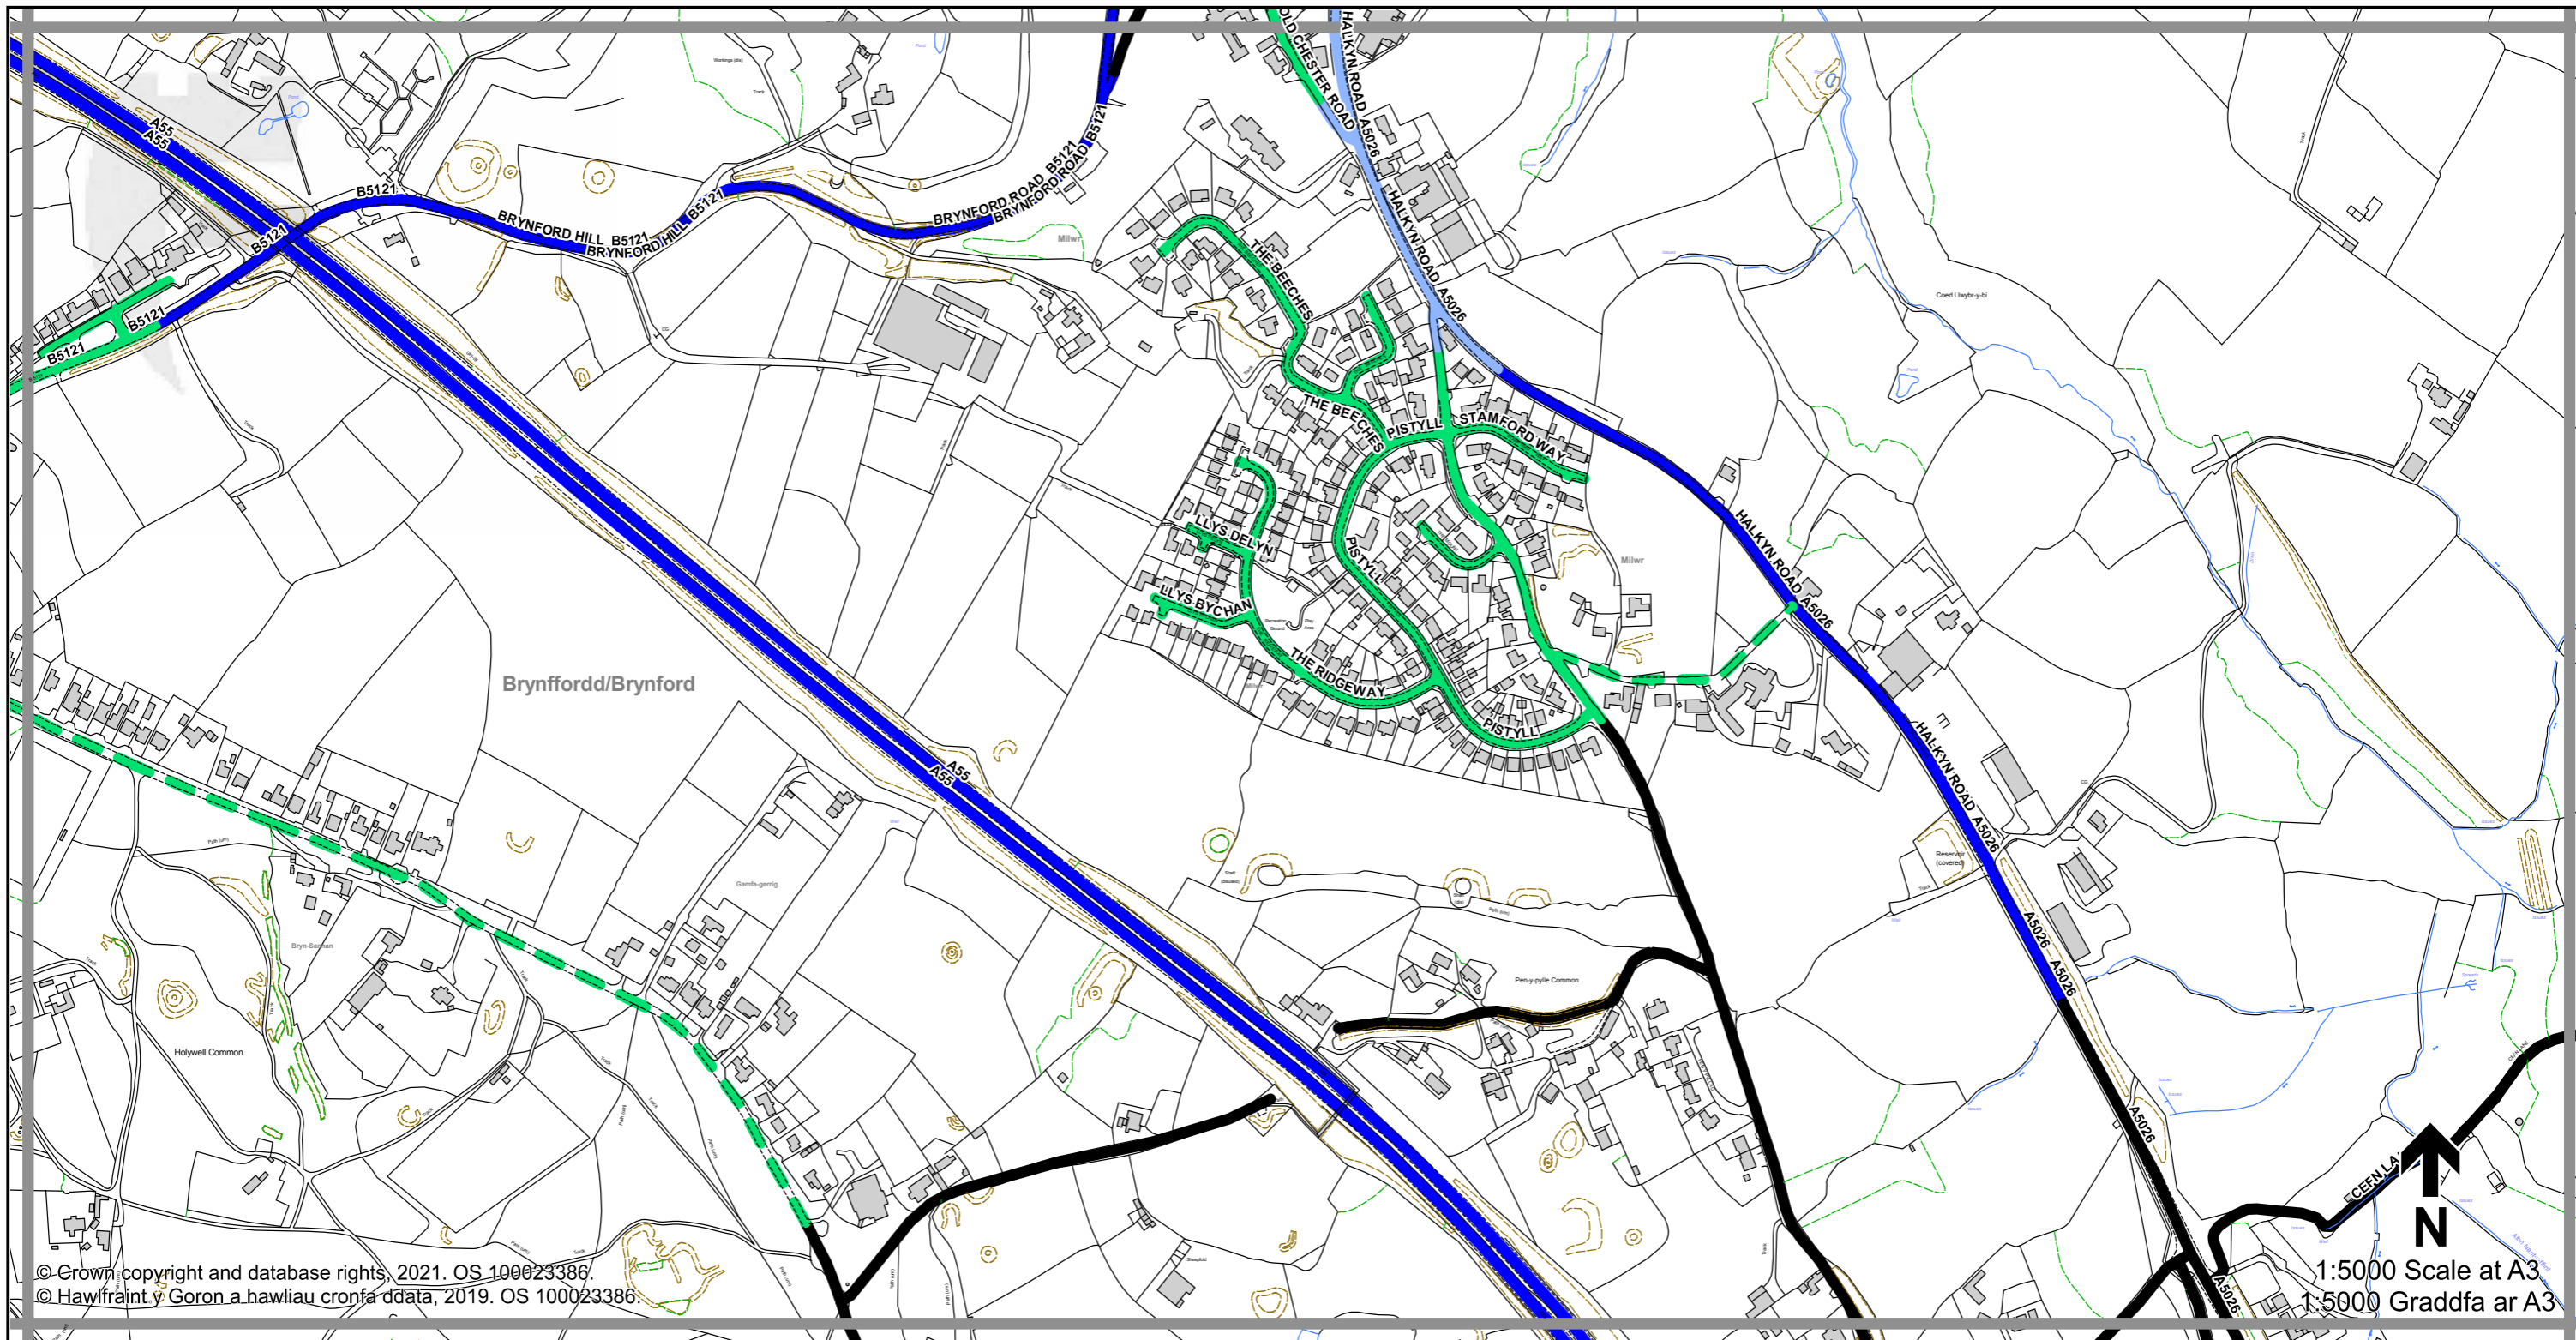

Legend / Eglurhad

- 20 mph / mya
- Restricted Road' (30mph)
  Ffordd Gyfyngedig (30mya)
- 30 mph by Order
  30 mya drwy Orchymyn
- 40 mph / mya
- 50 mph / mya
- National Speed Limit applies
  Terfyn Cyflymder Cenedlaethol yn berthnasol
- Derestricted by Order (National Speed Limit applies)
  Heb Gyfyngiad drwy Orchymyn (Terfyn Cyflymder Cenedlaethol yn berthnasol)
- Roads subject to separate Orders
  Ffyrdd sy'n destun Gorchmynion ar wahân
- County Boundary / Ffin y Sir

THE FLINTSHIRE COUNTY COUNCIL (VARIOUS ROADS) (20MPH, 30MPH, 40MPH, 50MPH AND NATIONAL SPEED LIMITS. RESTRICTED AND DERESTRICTED ROADS) ORDER 2021.

GORCHYMYN (FFYRDD AMRYWIOL) (20MYA, 30MYA, 40MYA, 50MYA A'R TERFYNAU CYFLYMDER CENEDLAETHOL. FFYRDD CYFYNGEDIG A FFYRDD HEB GYFYNGIAD) CYNGOR SIR Y FFLINT 2021.

**Sheet
G22
Dalen**

Sheet Revision Number:
Rhif Adolgiad Y Ddalen: **1**

Sheet Active from:
Dalen yn weithredol o: **03/09/2021**