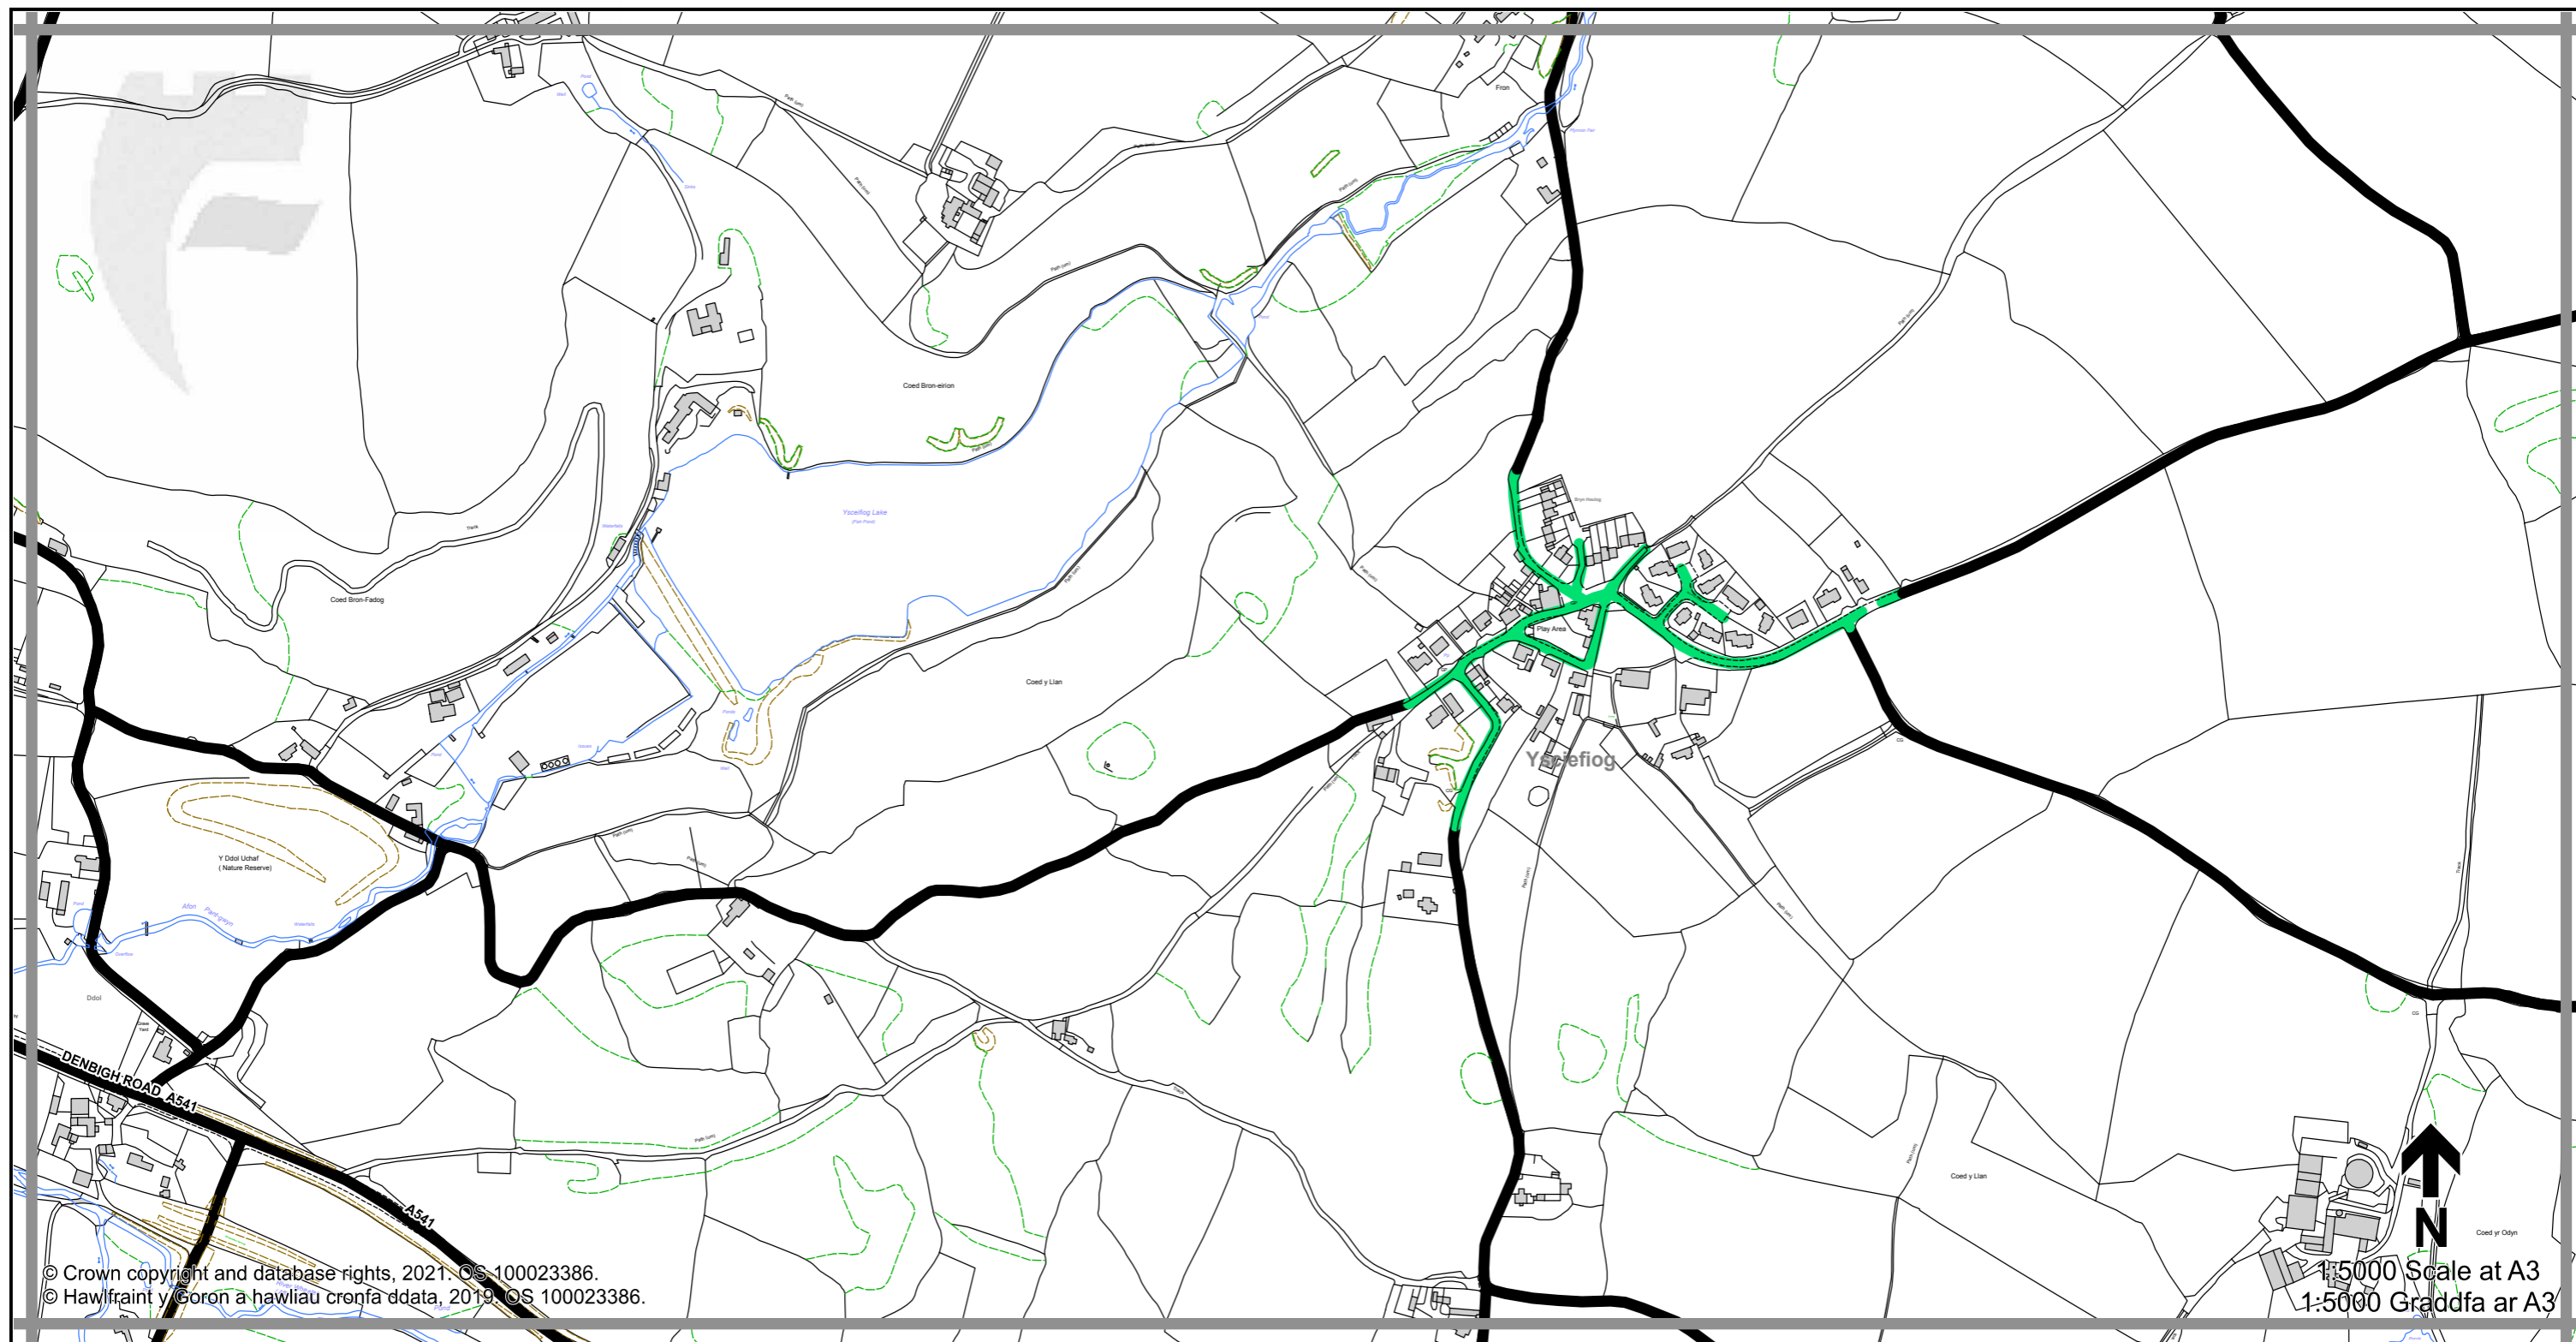

Legend / Eglurhad

- 20 mph / mya
- Restricted Road' (30mph)
  Ffordd Gyfyngedig (30mya)
- 30 mph by Order
  30 mya drwy Orchymyn
- 40 mph / mya
- 50 mph / mya
- National Speed Limit applies
  Terfyn Cyflymder Cenedlaethol yn berthnasol
- Derestricted by Order (National Speed Limit applies)
  Heb Gyfyngiad drwy Orchymyn (Terfyn Cyflymder Cenedlaethol yn berthnasol)
- Roads subject to separate Orders
  Ffyrdd sy'n destun Gorchmynion ar wahân
- County Boundary / Ffin y Sir

THE FLINTSHIRE COUNTY COUNCIL (VARIOUS ROADS) (20MPH, 30MPH, 40MPH, 50MPH AND NATIONAL SPEED LIMITS. RESTRICTED AND DERESTRICTED ROADS) ORDER 2021.

GORCHMYN (FFYRDD AMRYWIOL) (20MYA, 30MYA, 40MYA, 50MYA A'R TERFYNAU CYFLYMDER CENEDLAETHOL. FFYRDD CYFYNGEDIG A FFYRDD HEB GYFYNGIAD) CYNGOR SIR Y FFLINT 2021.

**Sheet
E19
Dalen**

**Sheet Revision Number:
Rhif Adolgiad Y Ddalen: 1**

**Sheet Active from:
Dalen yn weithredol o: 03/09/2021**