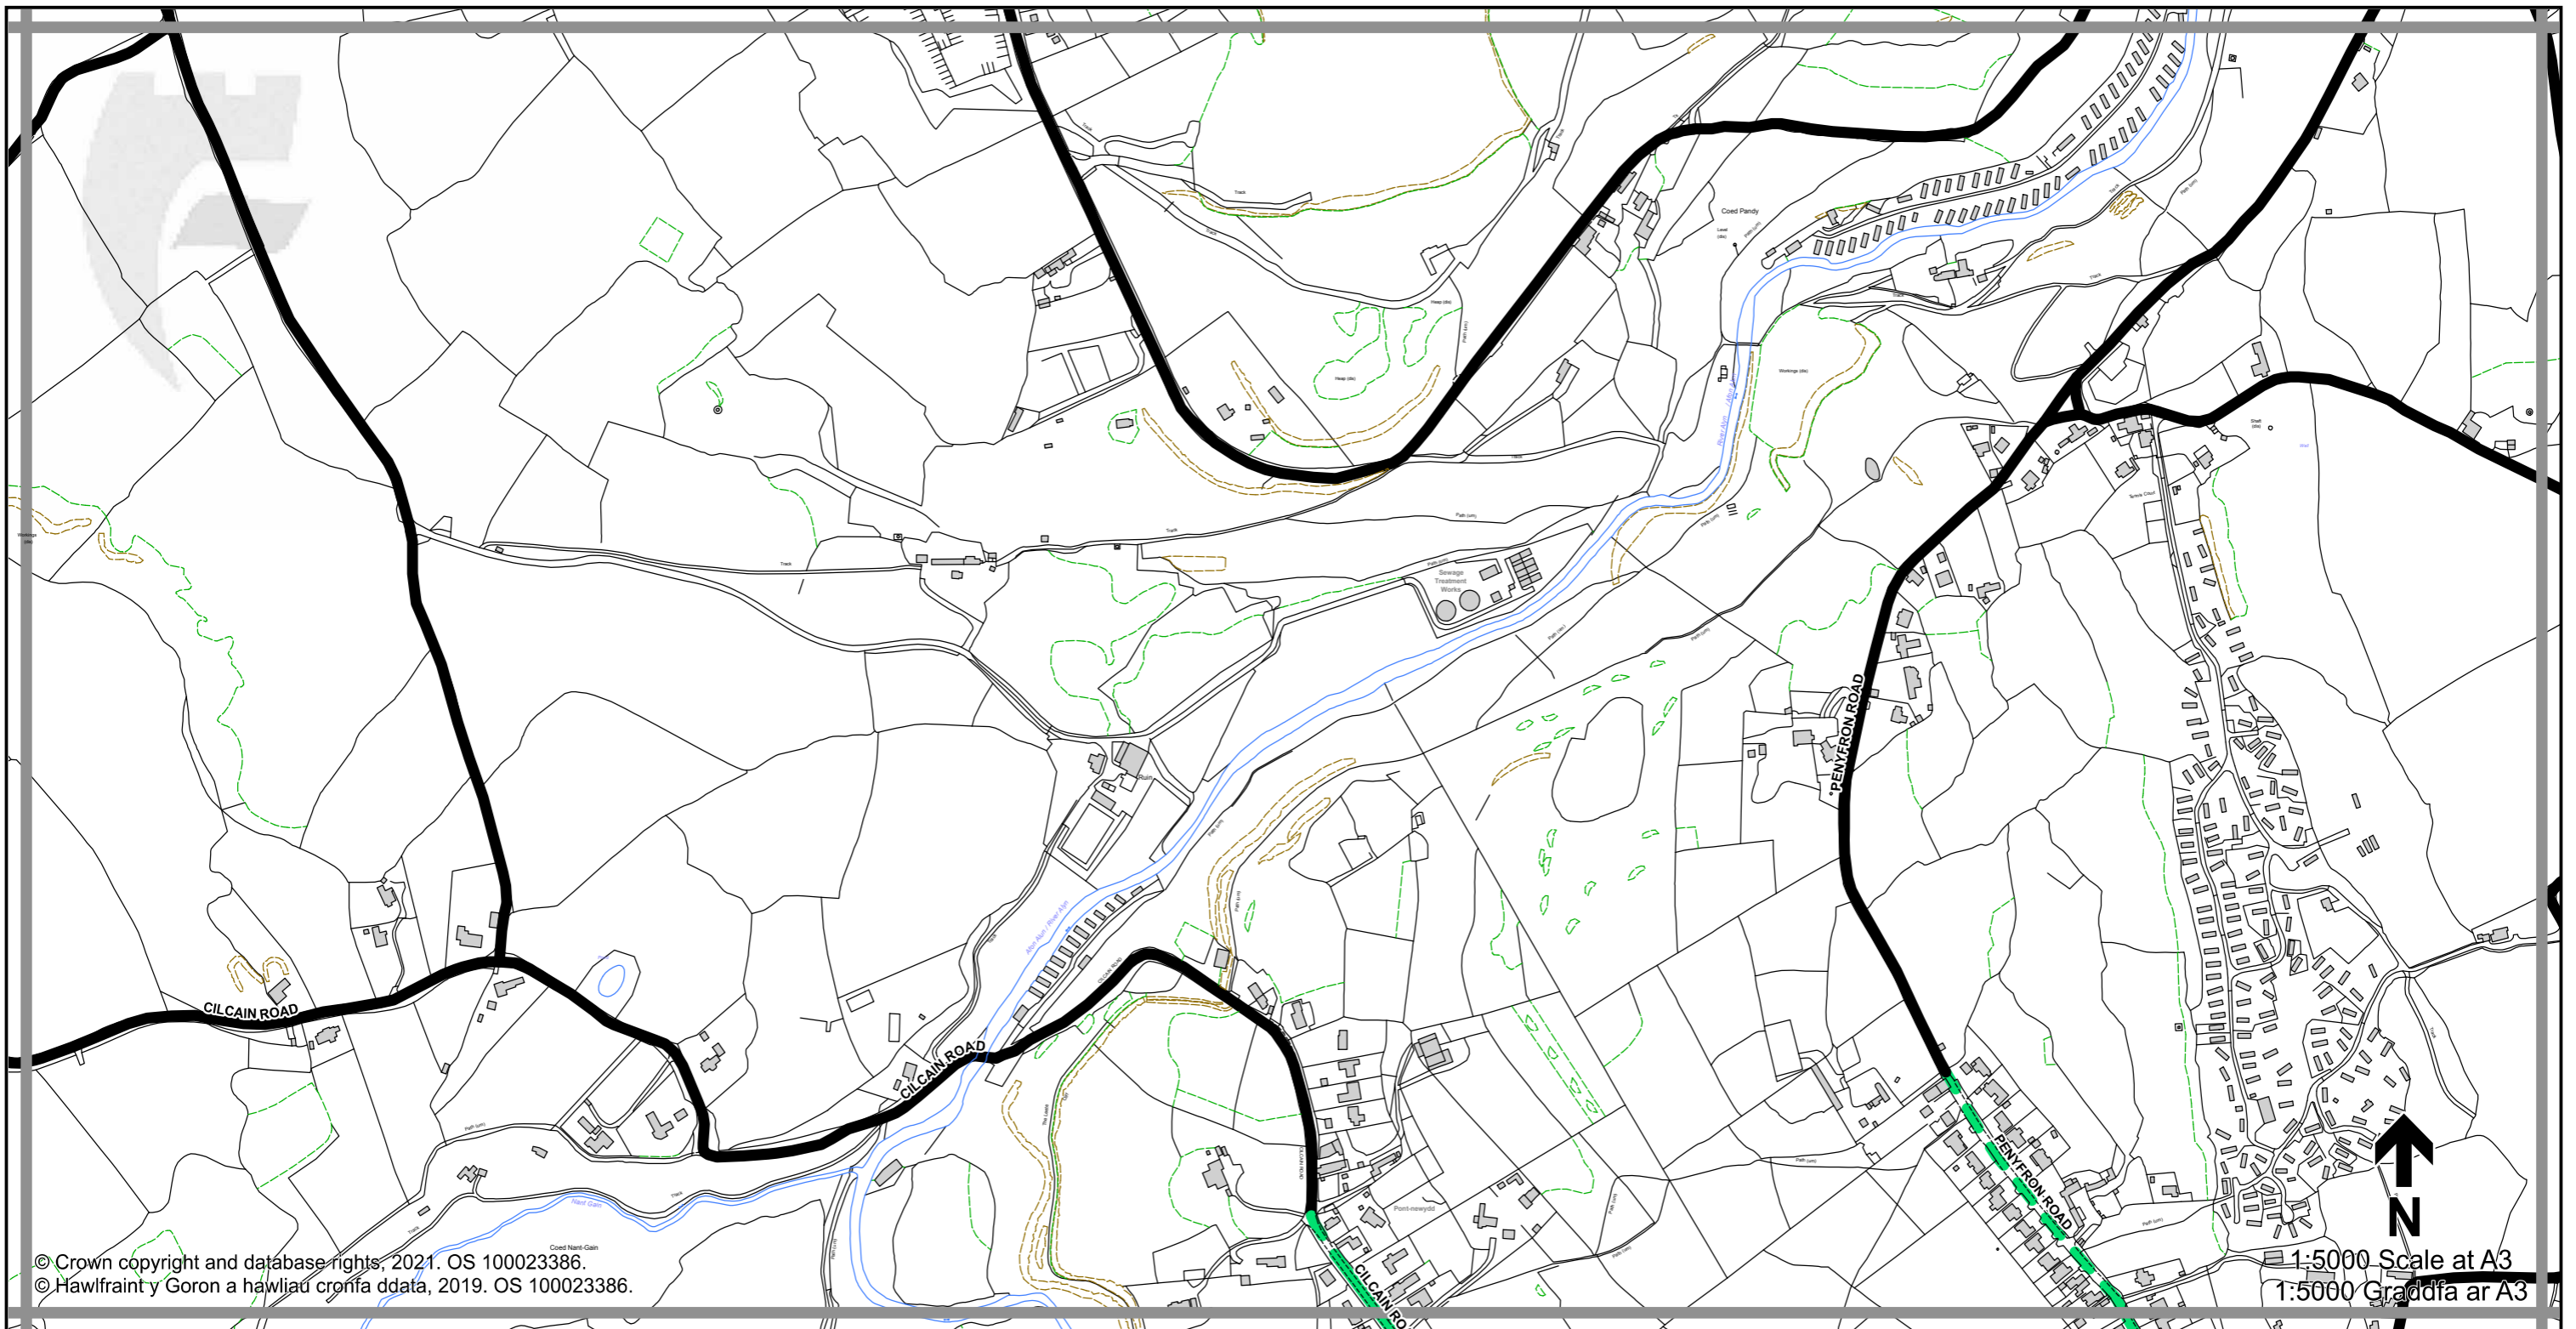

Legend / Eglurhad

- 20 mph / mya
- Restricted Road' (30mph)
  Ffordd Gyfyngedig (30mya)
- 30 mph by Order
  30 mya drwy Orchymyn
- 40 mph / mya
- 50 mph / mya
- National Speed Limit applies
  Terfyn Cyflymder Cenedlaethol yn berthnasol
- Derestricted by Order (National Speed Limit applies)
  Heb Gyfyngiad drwy Orchymyn (Terfyn Cyflymder Cenedlaethol yn berthnasol)
- Roads subject to separate Orders
  Ffyrdd sy'n destun Gorchmynion ar wahân
- County Boundary / Ffin y Sir

THE FLINTSHIRE COUNTY COUNCIL (VARIOUS ROADS) (20MPH, 30MPH, 40MPH, 50MPH AND NATIONAL SPEED LIMITS. RESTRICTED AND DERESTRICTED ROADS) ORDER 2021.

GORCHMYN (FFYRDD AMRYWIOL) (20MYA, 30MYA, 40MYA, 50MYA A'R TERFYNAU CYFLYMDER CENEDLAETHOL. FFYRDD CYFYNGEDIG A FFYRDD HEB GYFYNGIAD) CYNGOR SIR Y FFLINT 2021.

**Sheet
G13
Dalen**

**Sheet Revision Number:
Rhif Adolgiad Y Ddalen: 1**

**Sheet Active from:
Dalen yn weithredol o: 03/09/2021**