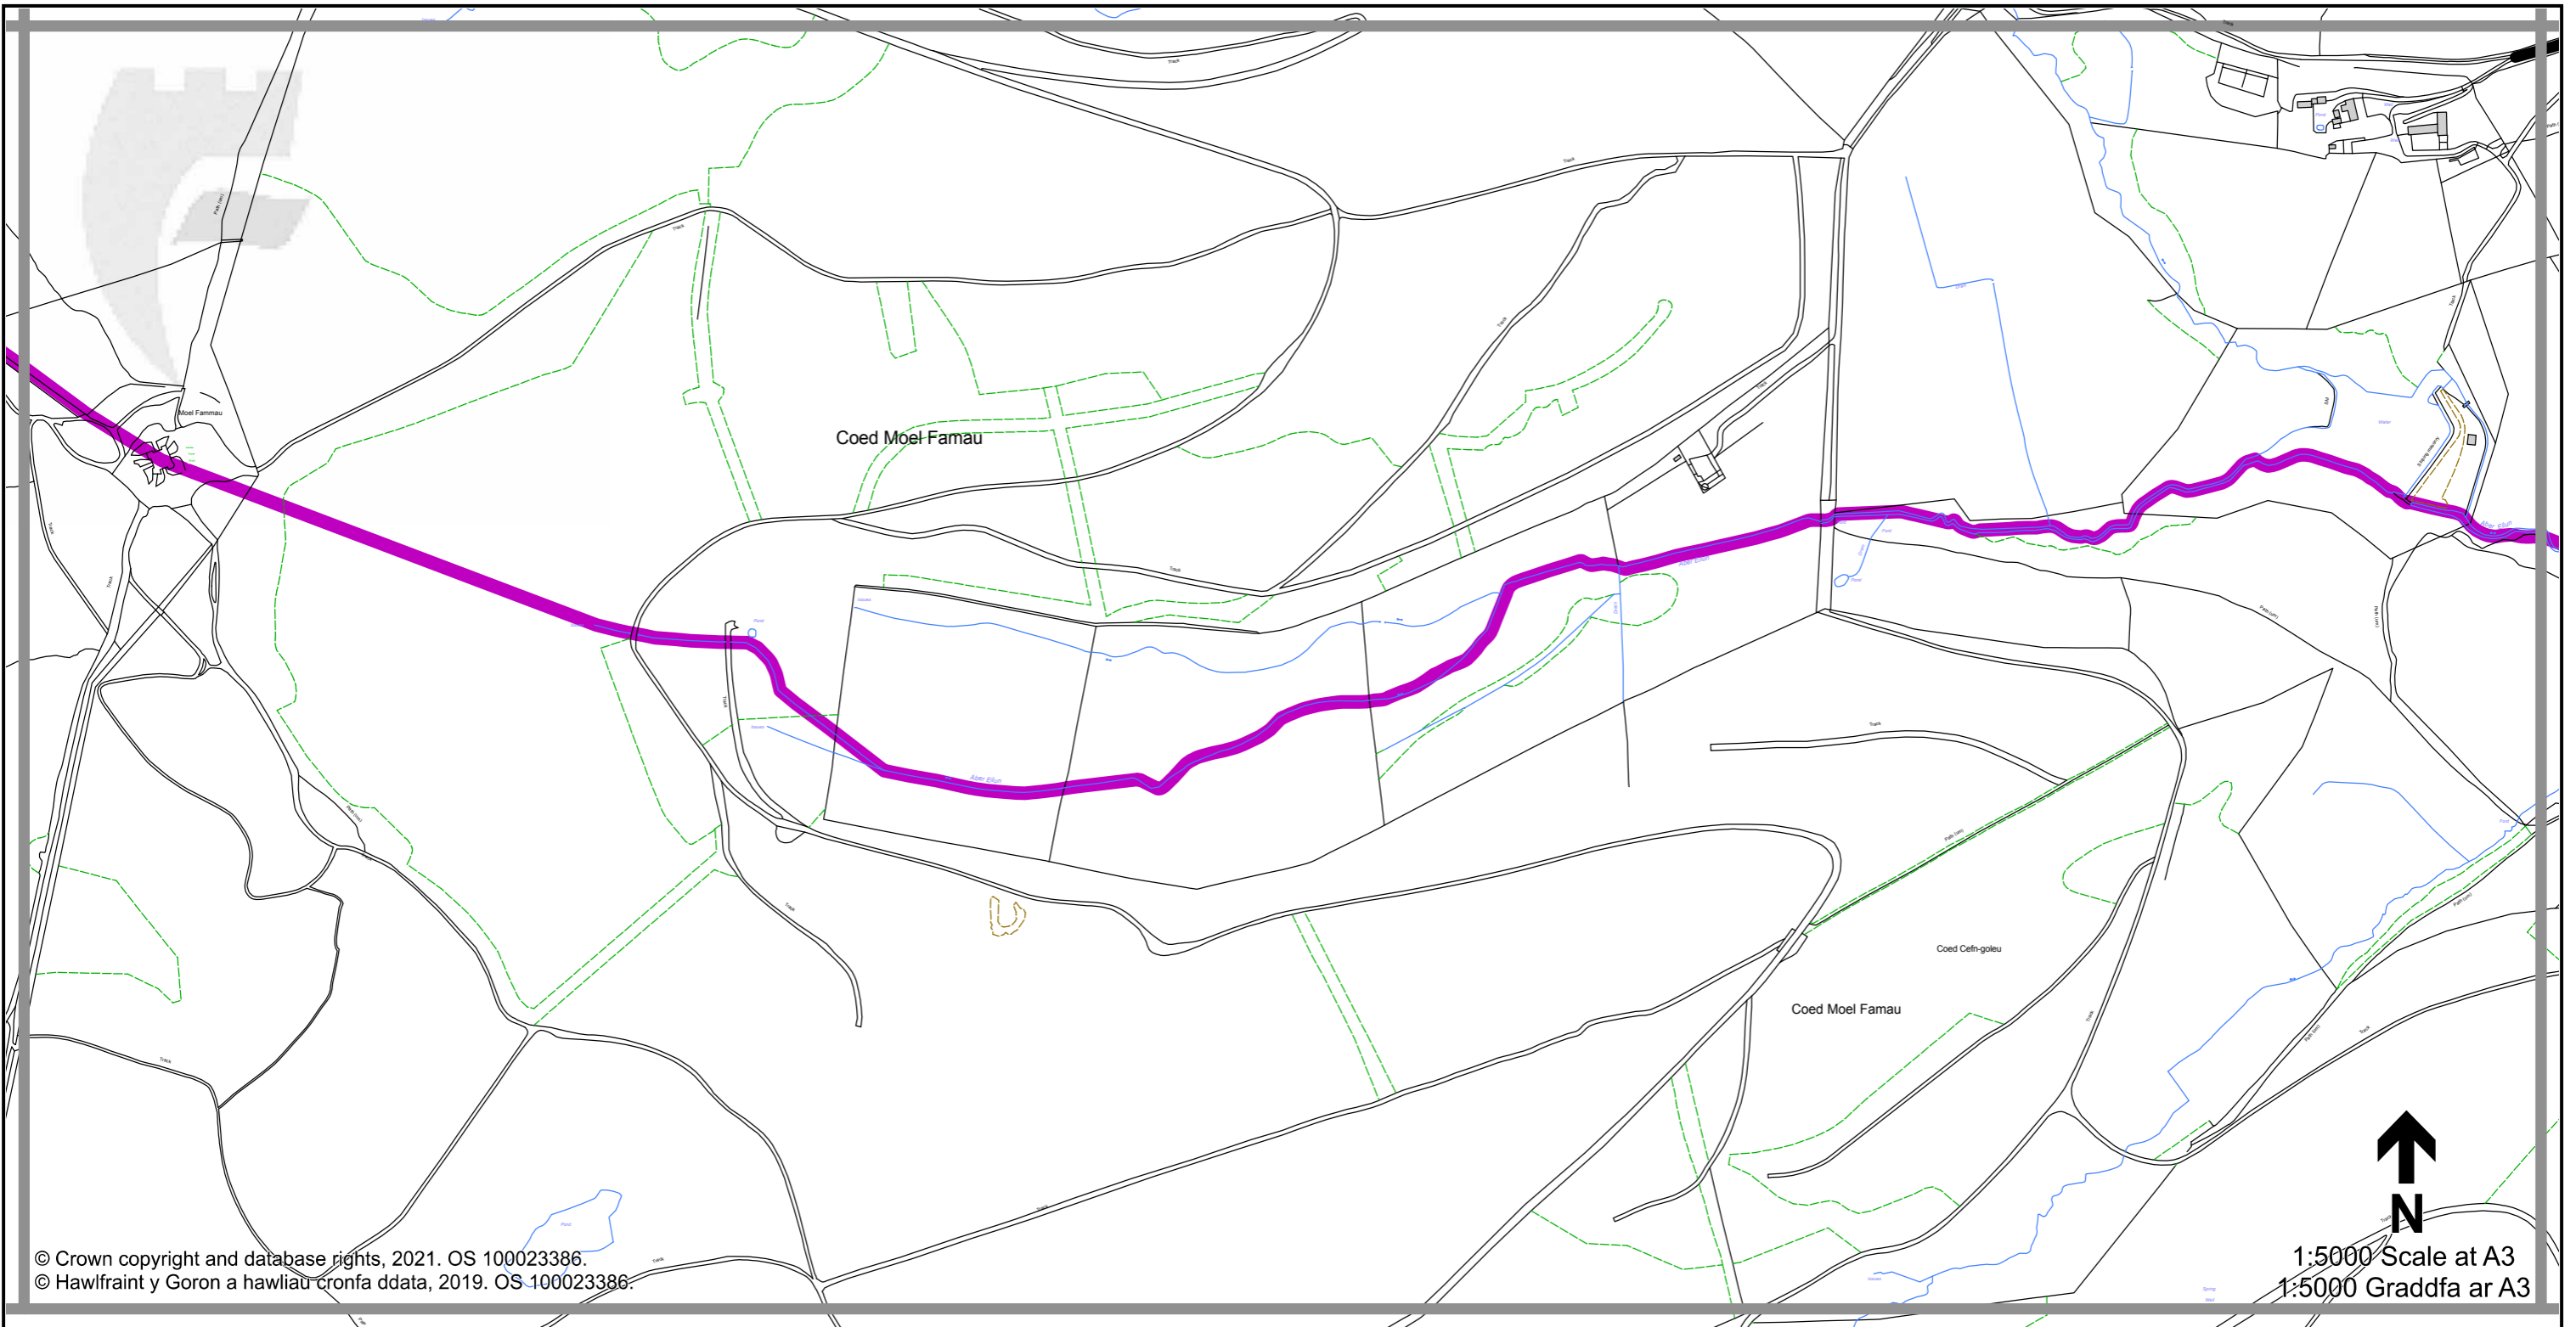

© Crown copyright and database rights, 2021. OS 100023386.
© Hawlfraint y Goron a hawliau cronfa ddata, 2019. OS 100023386.

1:5000 Scale at A3
1:5000 Graddfa ar A3

Legend / Eglurhad

- 20 mph / mya
- Restricted Road' (30mph)
  Ffordd Gyfyngedig (30mya)
- 30 mph by Order
  30 mya drwy Orchymyn
- 40 mph / mya
- 50 mph / mya
- National Speed Limit applies
  Terfyn Cyflymder Cenedlaethol yn berthnasol
- Derestricted by Order (National Speed Limit applies)
  Heb Gyfyngiad drwy Orchymyn (Terfyn Cyflymder Cenedlaethol yn berthnasol)
- Roads subject to separate Orders
  Ffyrdd sy'n destun Gorchmynion ar wahân
- County Boundary / Ffin y Sir

**THE FLINTSHIRE COUNTY COUNCIL (VARIOUS ROADS)
(20MPH, 30MPH, 40MPH, 50MPH AND NATIONAL SPEED LIMITS.
RESTRICTED AND DERESTRICTED ROADS) ORDER 2021.**

**GORCHMYN (FFYRDD AMRYWIOL) (20MYA, 30MYA, 40MYA,
50MYA A'R TERFYNAU CYFLYMDER CENEDLAETHOL.
FFYRDD CYFYNGEDIG A FFYRDD HEB GYFYNGIAD)
CYNGOR SIR Y FFLINT 2021.**

**Sheet
F10
Dalen**

**Sheet Revision Number:
Rhif Adolgiad Y Ddalen: 1**

**Sheet Active from:
Dalen yn weithredol o: 03/09/2021**