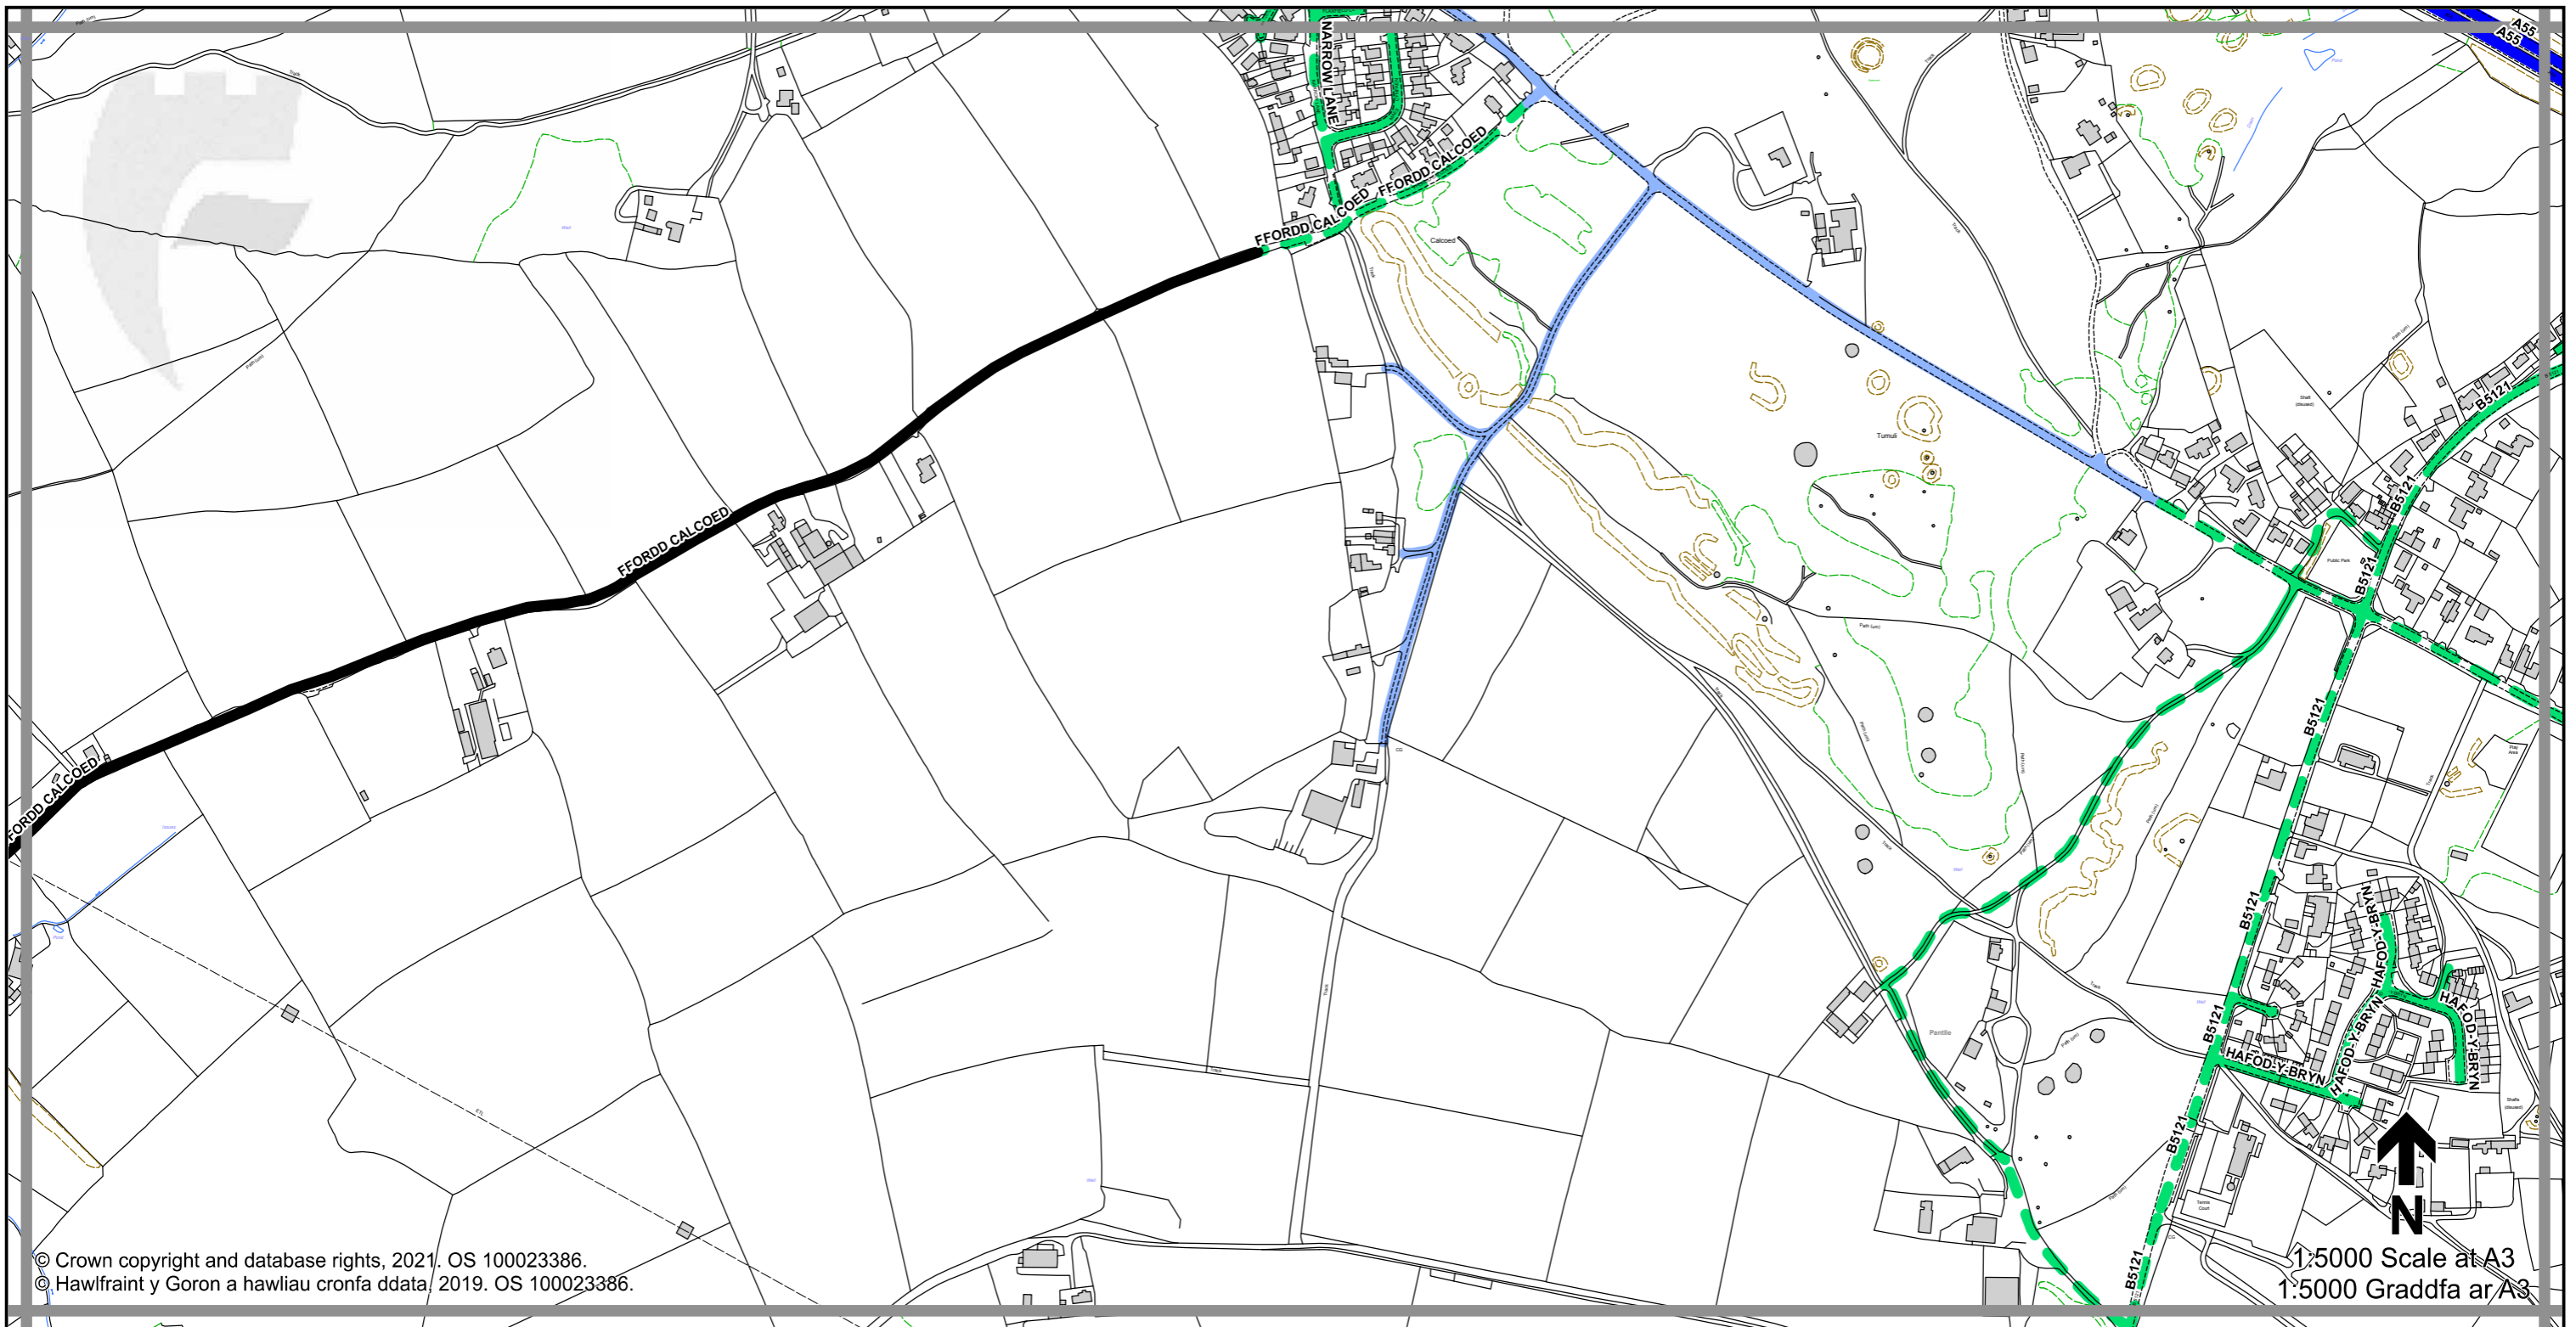

© Crown copyright and database rights, 2021. OS 100023386.
© Hawlfraint y Goron a hawliau cronfa ddata, 2019. OS 100023386.

Legend / Eglurhad

- 20 mph / mya
- Restricted Road' (30mph)
  Ffordd Gyfyngedig (30mya)
- 30 mph by Order
  30 mya drwy Orchymyn
- 40 mph / mya
- 50 mph / mya
- National Speed Limit applies
  Terfyn Cyflymder Cenedlaethol yn berthnasol
- Derestricted by Order (National Speed Limit applies)
  Heb Gyfyngiad drwy Orchymyn (Terfyn Cyflymder Cenedlaethol yn berthnasol)
- Roads subject to separate Orders
  Ffyrdd sy'n destun Gorchmynion ar wahân
- County Boundary / Ffin y Sir

THE FLINTSHIRE COUNTY COUNCIL (VARIOUS ROADS) (20MPH, 30MPH, 40MPH, 50MPH AND NATIONAL SPEED LIMITS. RESTRICTED AND DERESTRICTED ROADS) ORDER 2021.

GORCHYMYN (FFYRDD AMRYWIOL) (20MYA, 30MYA, 40MYA, 50MYA A'R TERFYNAU CYFLYMDER CENEDLAETHOL. FFYRDD CYFYNGEDIG A FFYRDD HEB GYFYNGIAD) CYNGOR SIR Y FFLINT 2021.

**Sheet
F22
Dalen**

**Sheet Revision Number:
Rhif Adolgiad Y Ddalen: 1**
**Sheet Active from:
Dalen yn weithredol o: 03/09/2021**