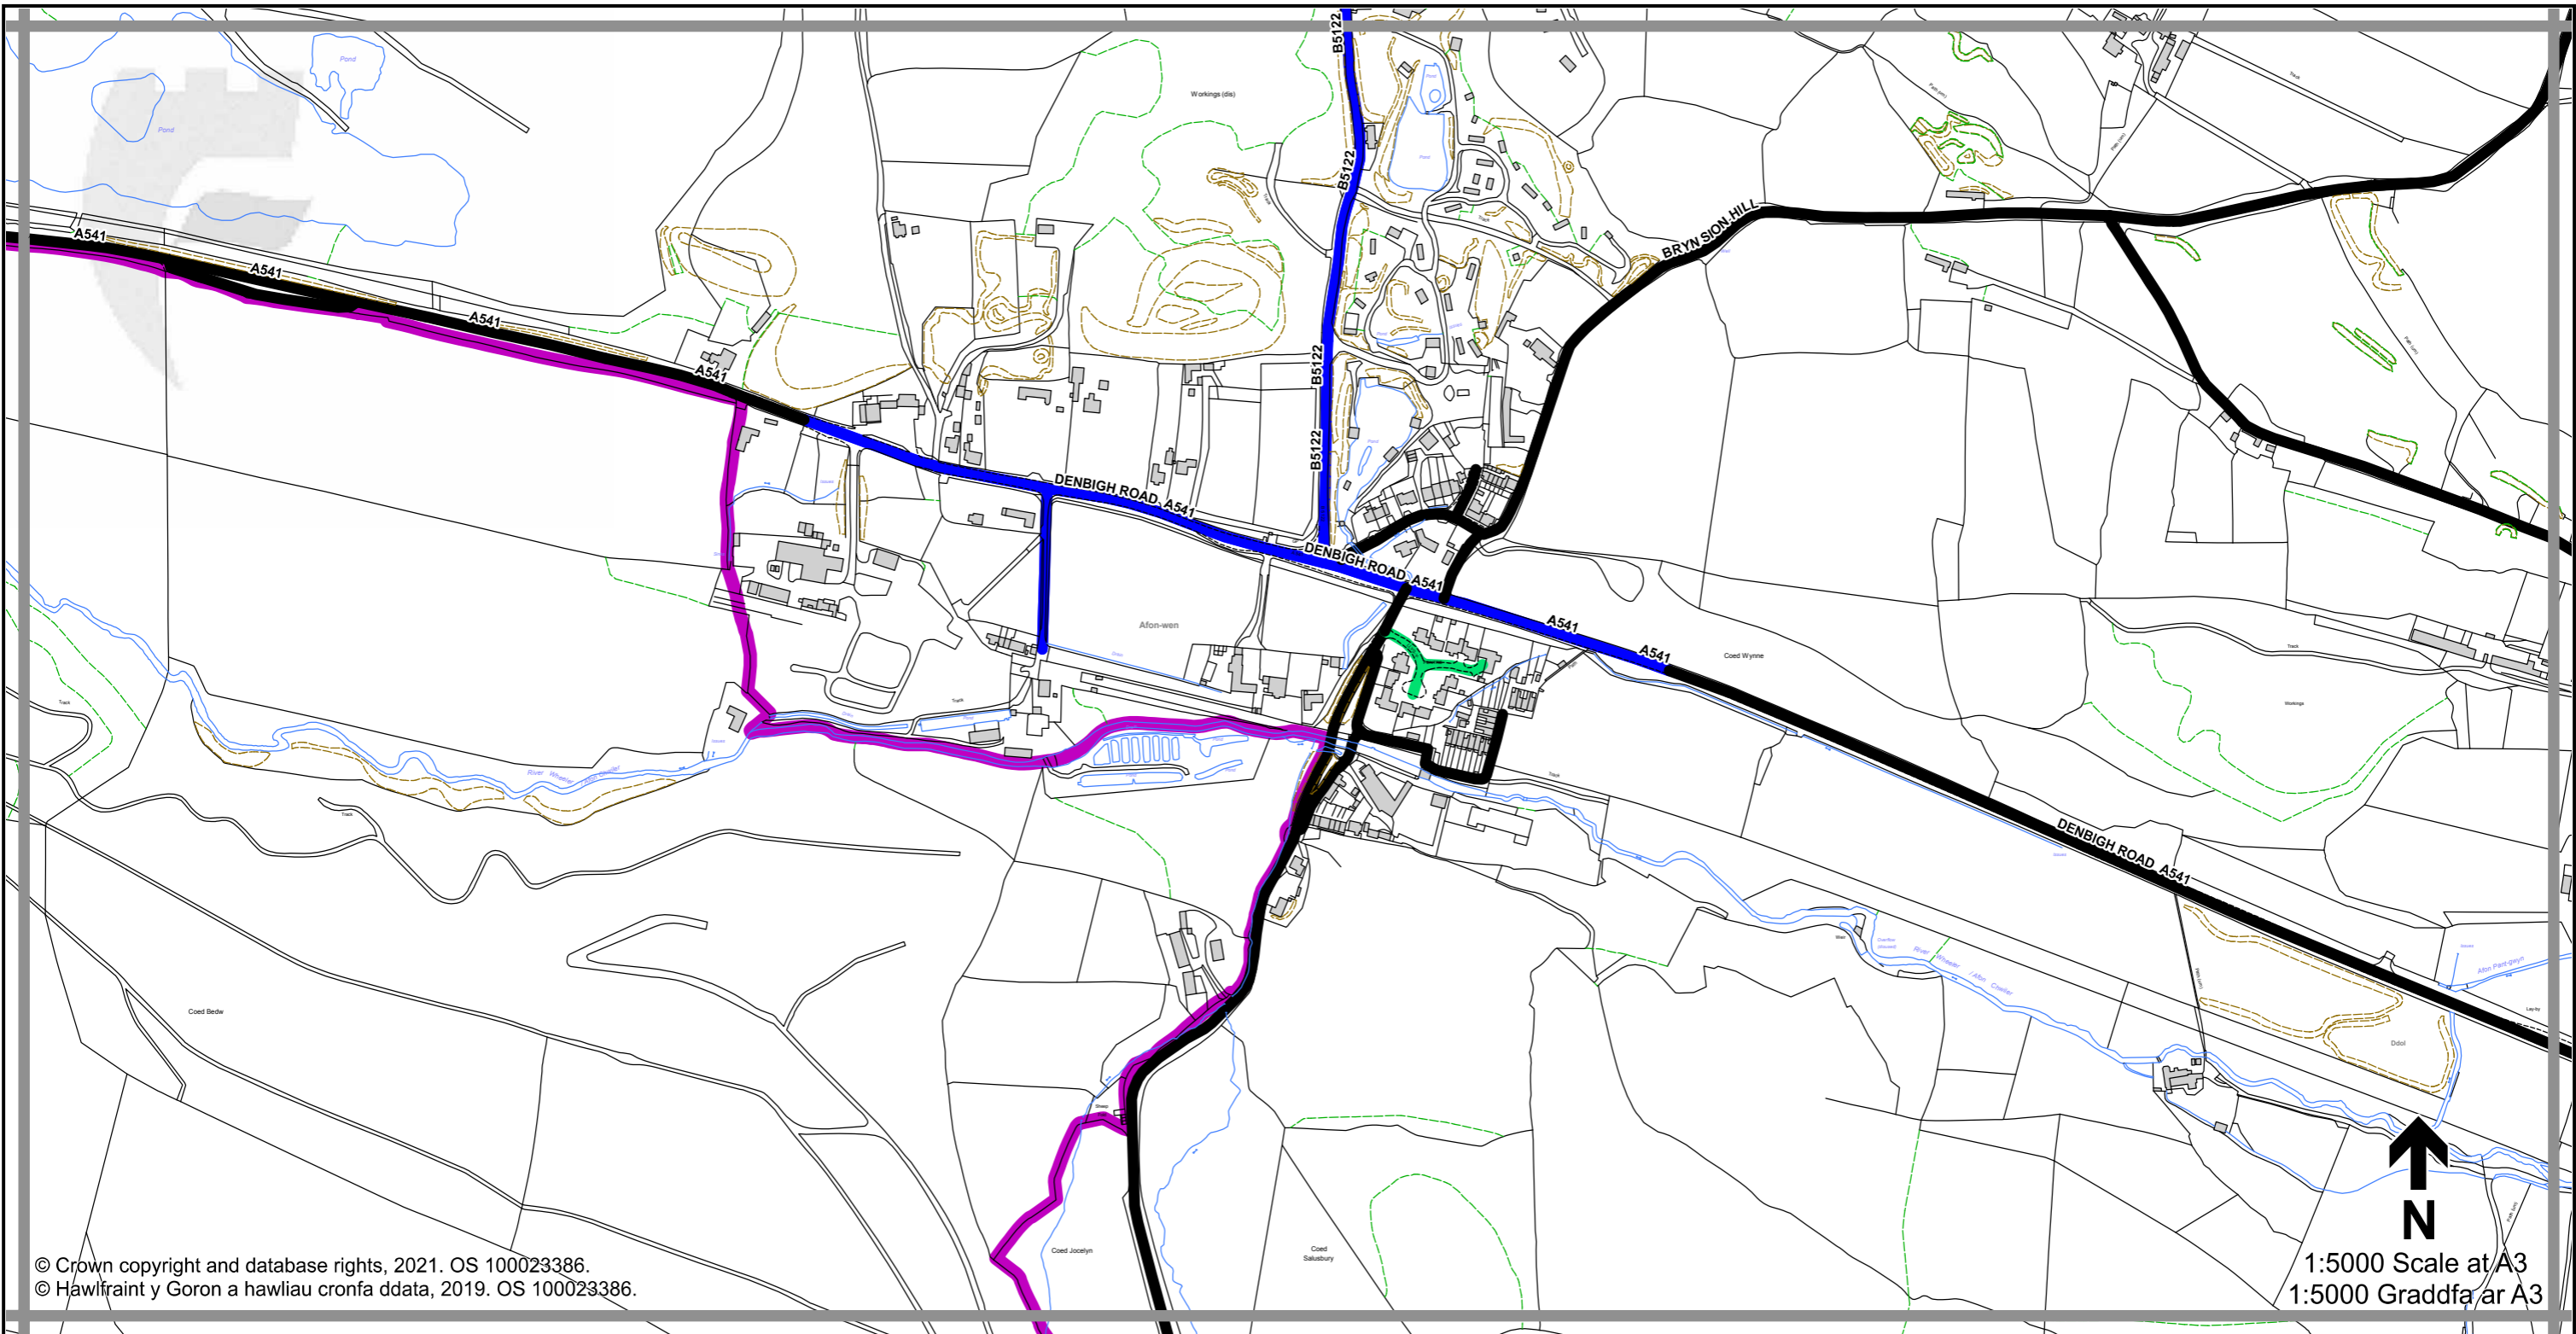

© Crown copyright and database rights, 2021. OS 100023386.
© Hawlfraint y Goron a hawliau cronfa ddata, 2019. OS 100023386.

1:5000 Scale at A3
1:5000 Graddfa ar A3

Legend / Eglurhad

- 20 mph / mya
- Restricted Road' (30mph)
  Ffordd Gyfyngedig (30mya)
- 30 mph by Order
  30 mya drwy Orchymyn
- 40 mph / mya
- 50 mph / mya
- National Speed Limit applies
  Terfyn Cyflymder Cenedlaethol yn berthnasol
- Derestricted by Order (National Speed Limit applies)
  Heb Gyfyngiad drwy Orchymyn (Terfyn Cyflymder Cenedlaethol yn berthnasol)
- Roads subject to separate Orders
  Ffyrdd sy'n destun Gorchmynion ar wahân
- County Boundary / Ffin y Sir

THE FLINTSHIRE COUNTY COUNCIL (VARIOUS ROADS) (20MPH, 30MPH, 40MPH, 50MPH AND NATIONAL SPEED LIMITS. RESTRICTED AND DERESTRICTED ROADS) ORDER 2021.

GORCHYMYN (FFYRDD AMRYWIOL) (20MYA, 30MYA, 40MYA, 50MYA A'R TERFYNAU CYFLYMDER CENEDLAETHOL. FFYRDD CYFYNGEDIG A FFYRDD HEB GYFYNGIAD) CYNGOR SIR Y FFLINT 2021.

**Sheet
D19
Dalen**

Sheet Revision Number:
Rhif Adolgiad Y Ddalen: **1**

Sheet Active from:
Dalen yn weithredol o: **03/09/2021**