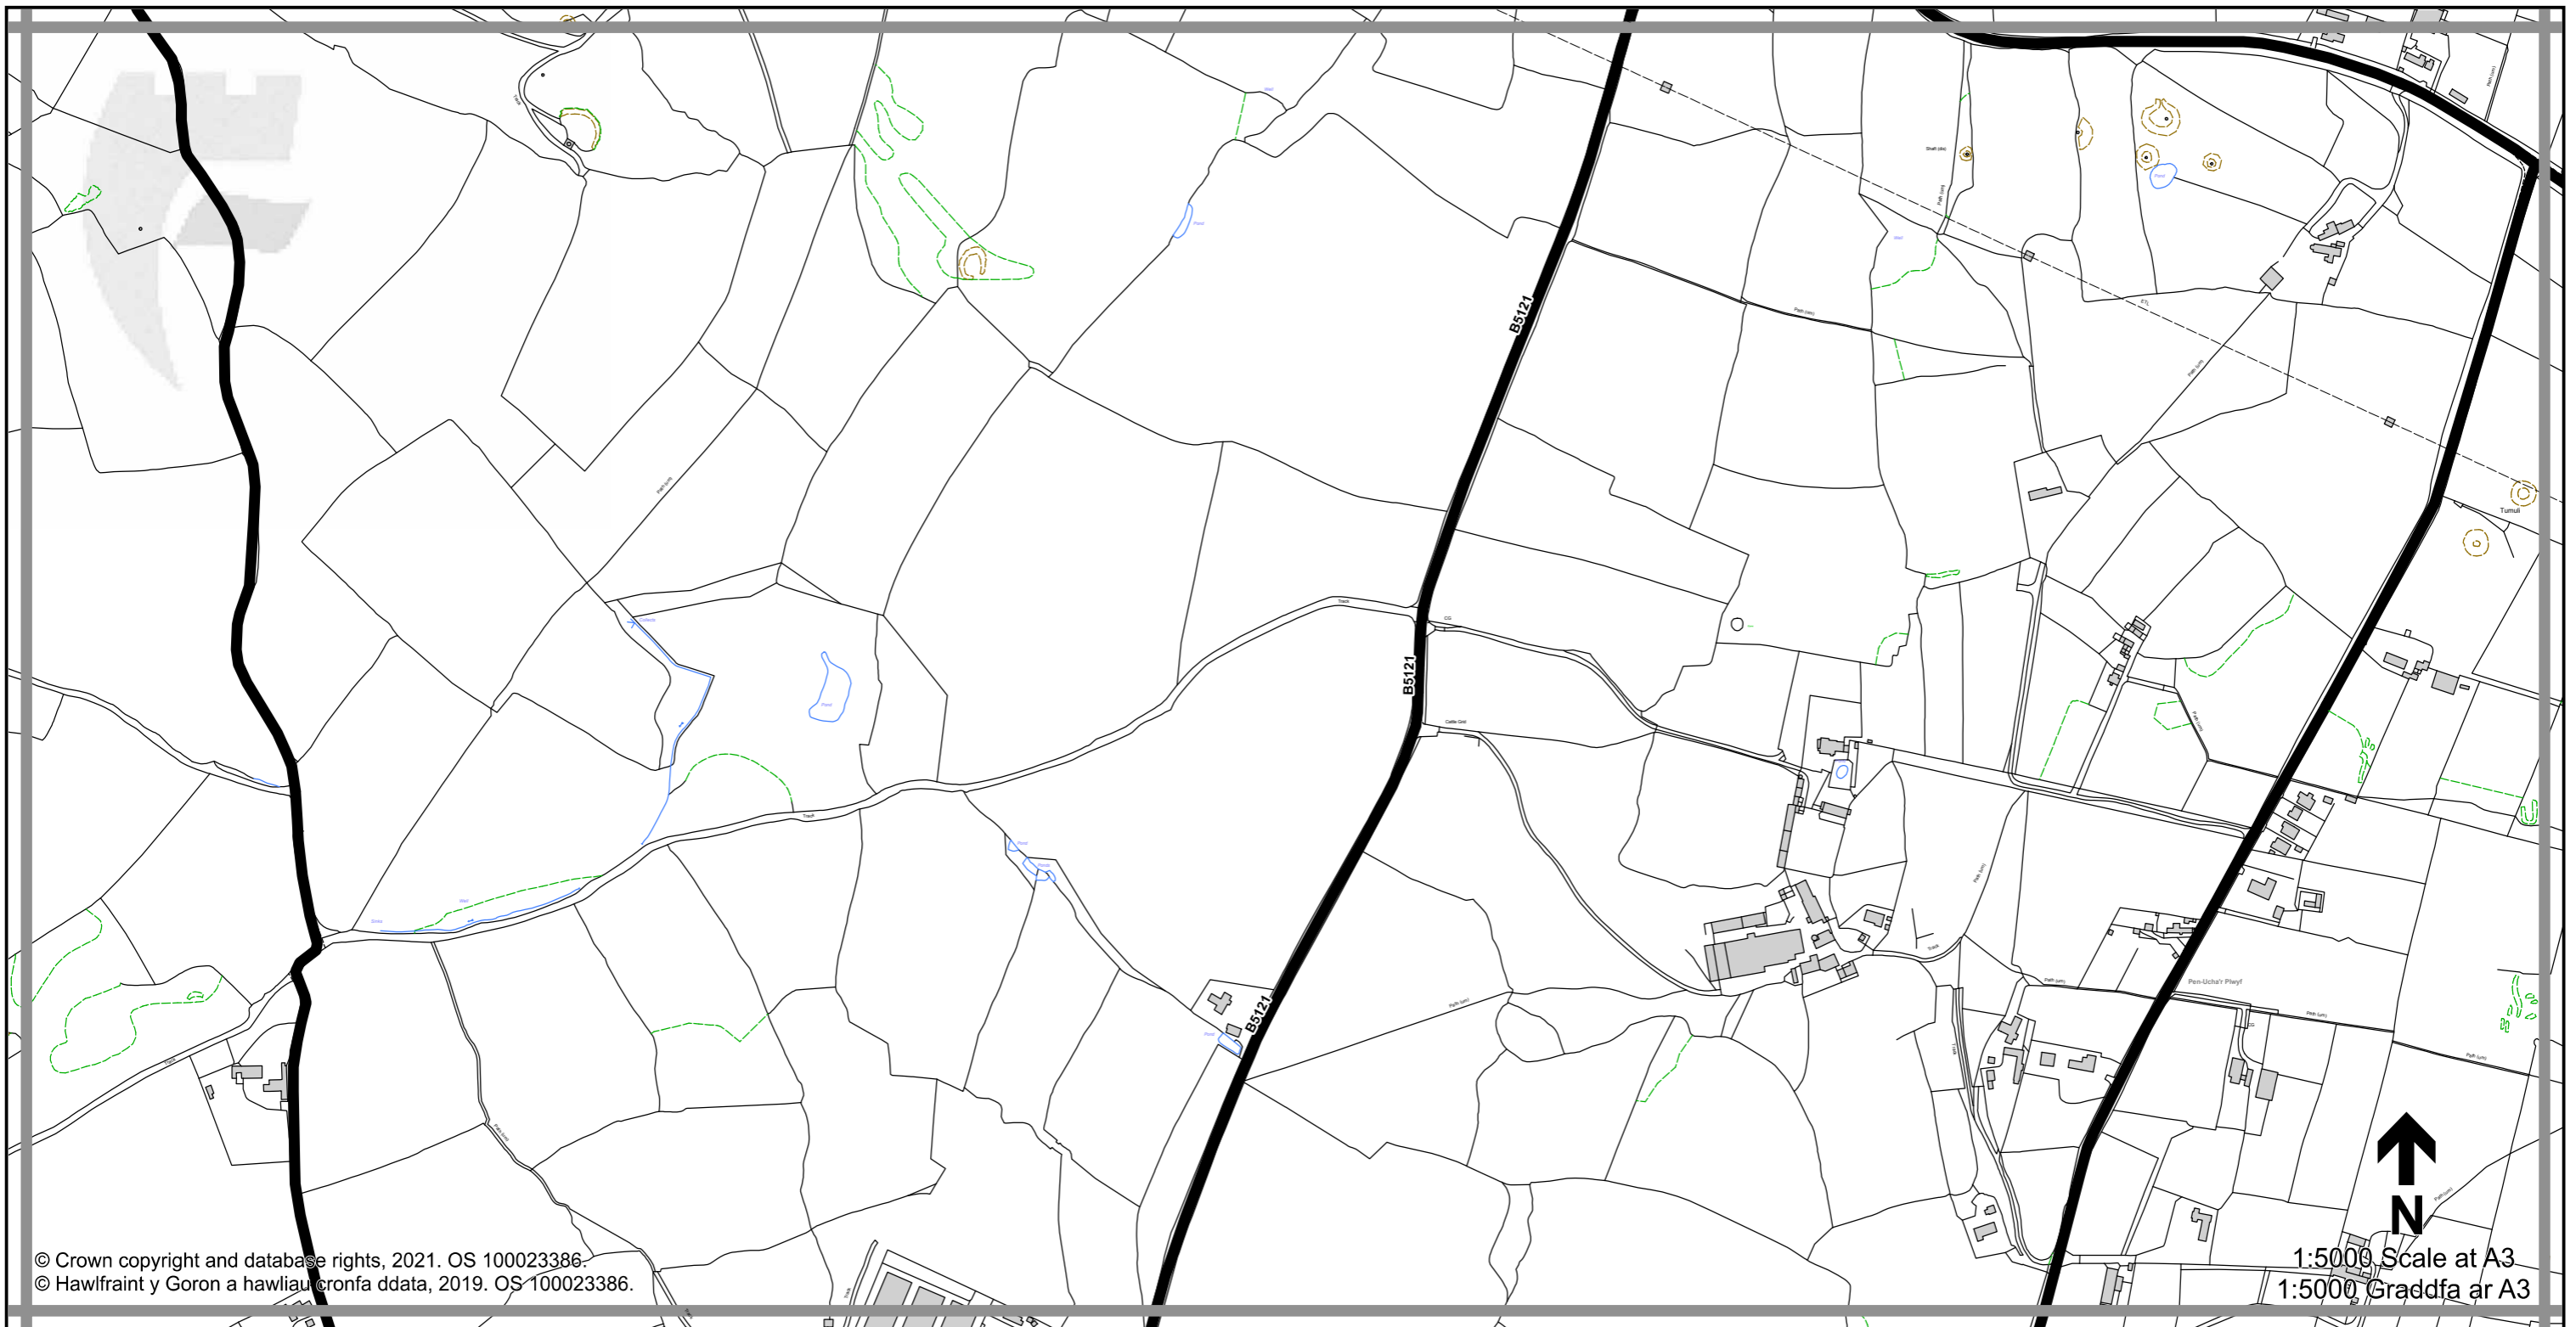

© Crown copyright and database rights, 2021. OS 100023386.
© Hawlfraint y Goron a hawliau cronfa ddata, 2019. OS 100023386.

1:5000 Scale at A3
1:5000 Graddfa ar A3

Legend / Eglurhad

- 20 mph / mya
- Restricted Road' (30mph)
  Ffordd Gyfyngedig (30mya)
- 30 mph by Order
  30 mya drwy Orchymyn
- 40 mph / mya
- 50 mph / mya
- National Speed Limit applies
  Terfyn Cyflymder Cenedlaethol yn berthnasol
- Derestricted by Order (National Speed Limit applies)
  Heb Gyfyngiad drwy Orchymyn (Terfyn Cyflymder Cenedlaethol yn berthnasol)
- Roads subject to separate Orders
  Ffyrdd sy'n destun Gorchmynion ar wahân
- County Boundary / Ffin y Sir

**THE FLINTSHIRE COUNTY COUNCIL (VARIOUS ROADS)
(20MPH, 30MPH, 40MPH, 50MPH AND NATIONAL SPEED LIMITS.
RESTRICTED AND DERESTRICTED ROADS) ORDER 2021.**

**GORCHYMYN (FFYRDD AMRYWIOL) (20MYA, 30MYA, 40MYA,
50MYA A'R TERFYNAU CYFLYMDER CENEDLAETHOL.
FFYRDD CYFYNGEDIG A FFYRDD HEB GYFYNGIAD)
CYNGOR SIR Y FFLINT 2021.**

**Sheet
F20
Dalen**

**Sheet Revision Number:
Rhif Adolgiad Y Ddalen: 1**
**Sheet Active from:
Dalen yn weithredol o: 03/09/2021**