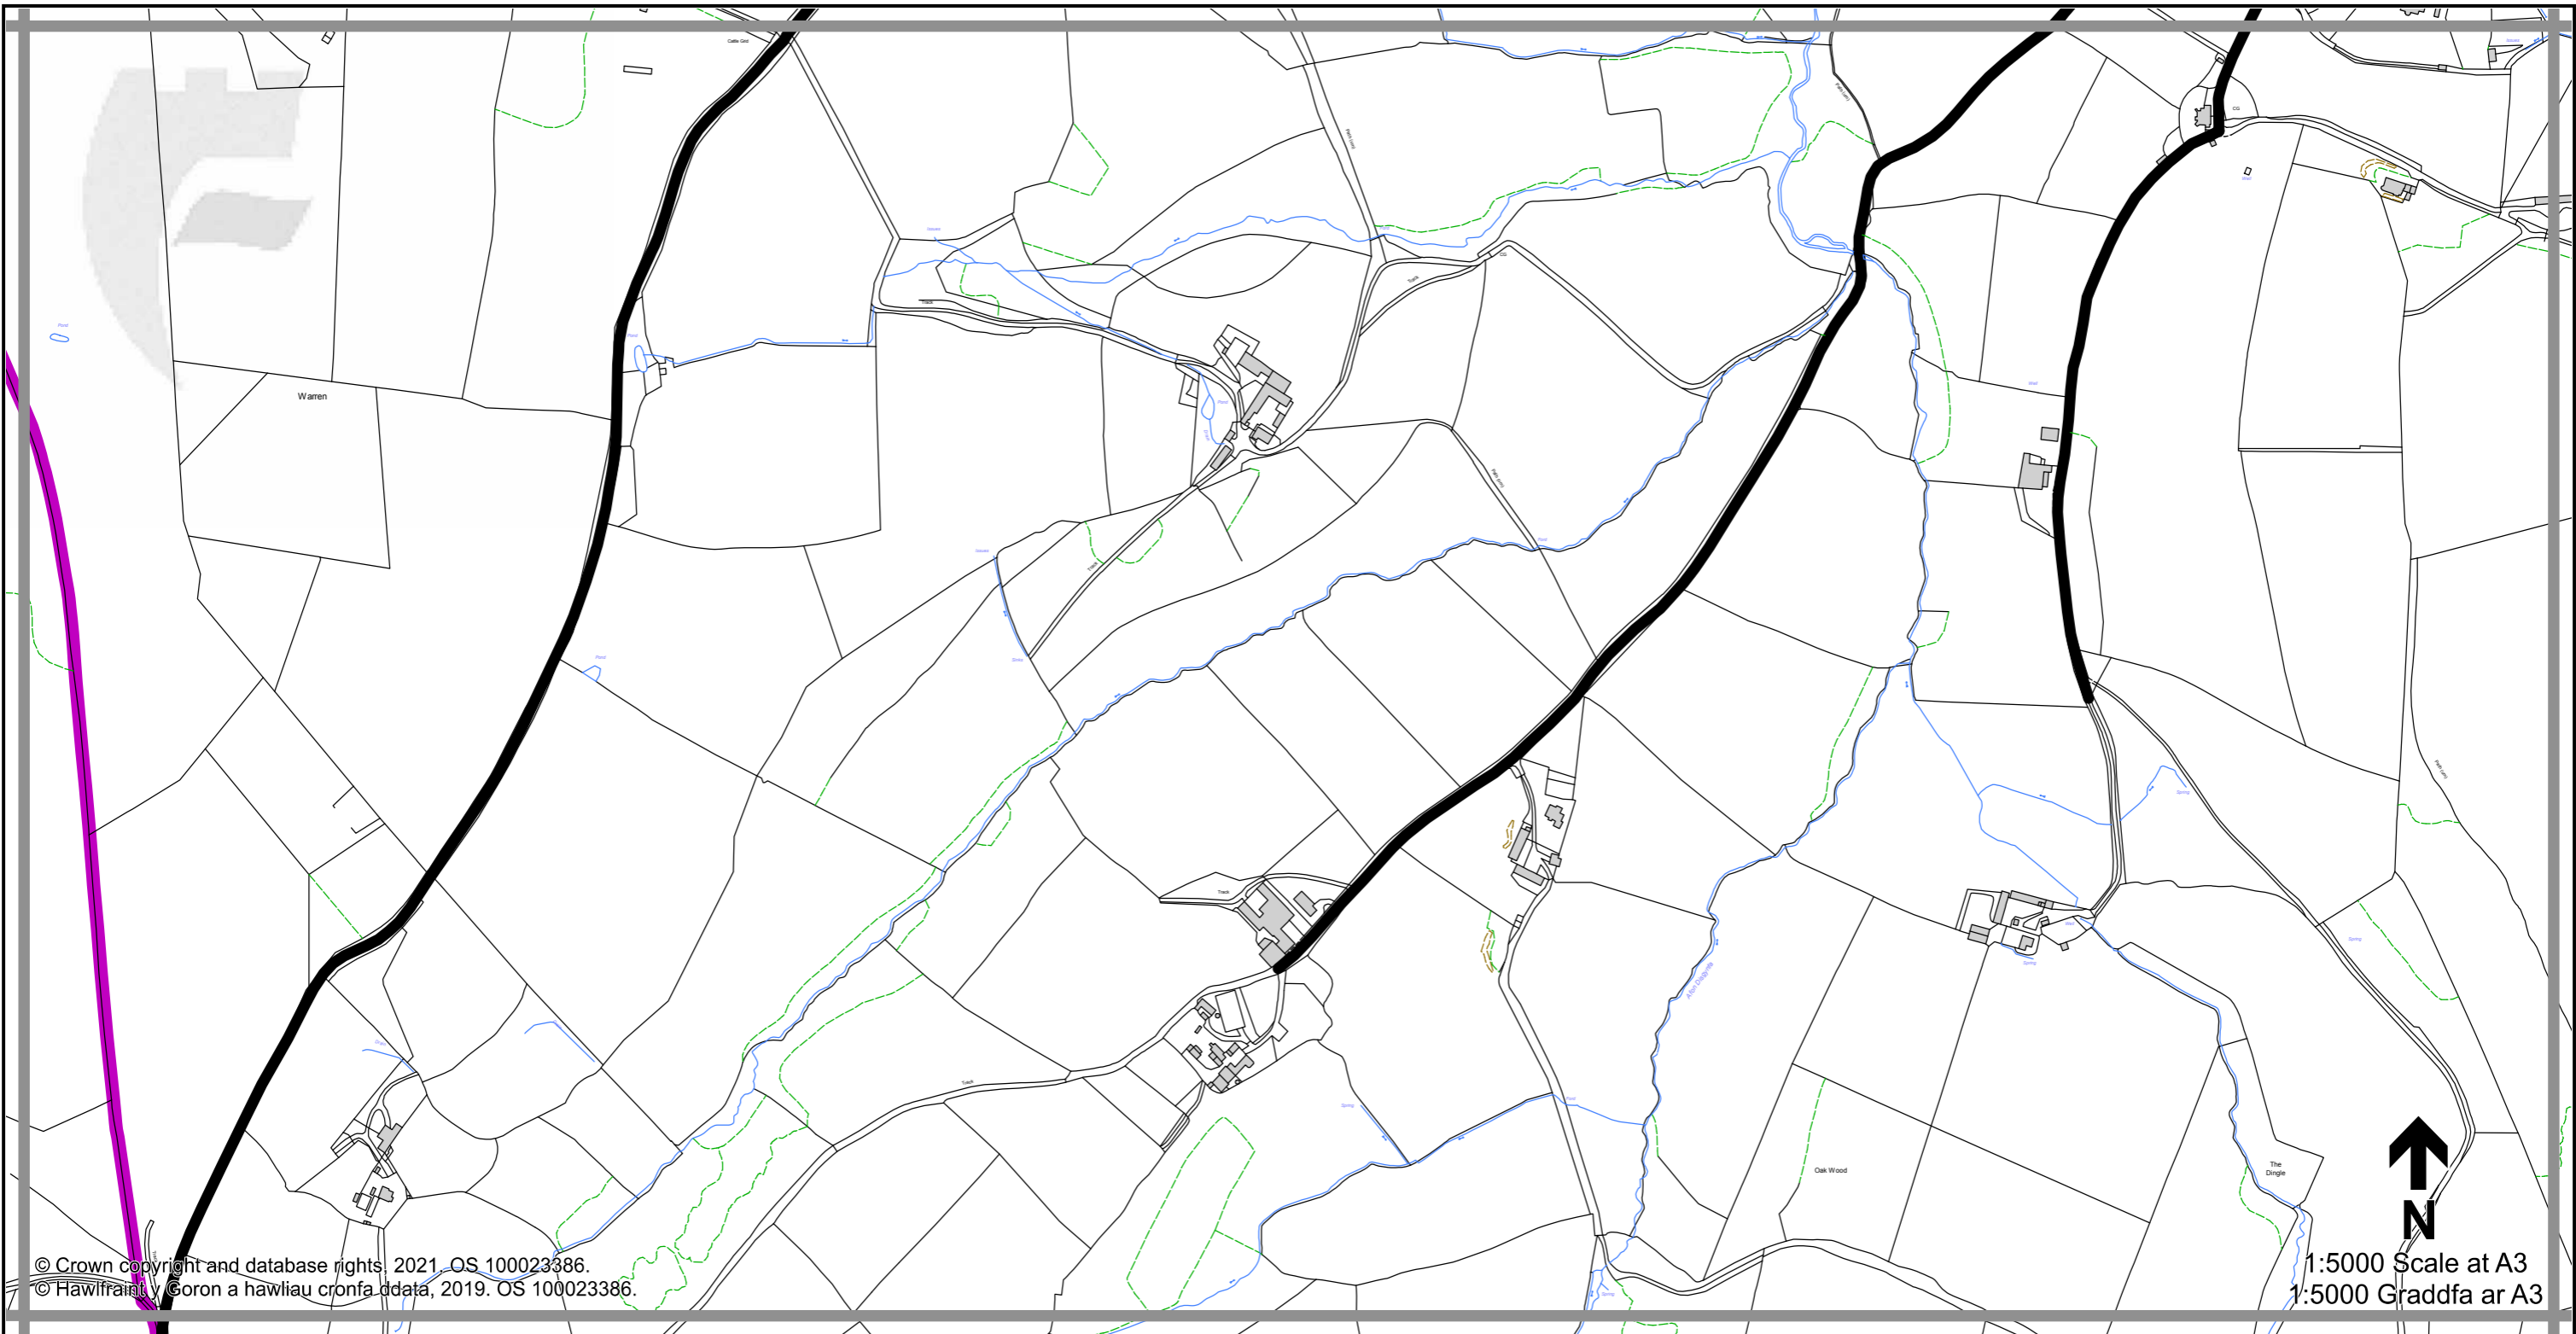

© Crown copyright and database rights, 2021, OS 100023386.
© Hawlfraint y Goron a hawliau cronfa ddata, 2019, OS 100023386.

1:5000 Scale at A3
1:5000 Graddfa ar A3

Legend / Eglurhad

- 20 mph / mya
- Restricted Road' (30mph)
  Ffordd Gyfyngedig (30mya)
- 30 mph by Order
  30 mya drwy Orchymyn
- 40 mph / mya
- 50 mph / mya
- National Speed Limit applies
  Terfyn Cyflymder Cenedlaethol yn berthnasol
- Derestricted by Order (National Speed Limit applies)
  Heb Gyfyngiad drwy Orchymyn (Terfyn Cyflymder Cenedlaethol yn berthnasol)
- Roads subject to separate Orders
  Ffyrdd sy'n destun Gorchmynion ar wahân
- County Boundary / Ffin y Sir

**THE FLINTSHIRE COUNTY COUNCIL (VARIOUS ROADS)
(20MPH, 30MPH, 40MPH, 50MPH AND NATIONAL SPEED LIMITS.
RESTRICTED AND DERESTRICTED ROADS) ORDER 2021.**

**GORCHYMYN (FFYRDD AMRYWIOL) (20MYA, 30MYA, 40MYA,
50MYA A'R TERFYNAU CYFLYMDER CENEDLAETHOL.
FFYRDD CYFYNGEDIG A FFYRDD HEB GYFYNGIAD)
CYNGOR SIR Y FFLINT 2021.**

**Sheet
D17
Dalen**

Sheet Revision Number:
Rhif Adolgiad Y Ddalen: **1**

Sheet Active from:
Dalen yn weithredol o: **03/09/2021**