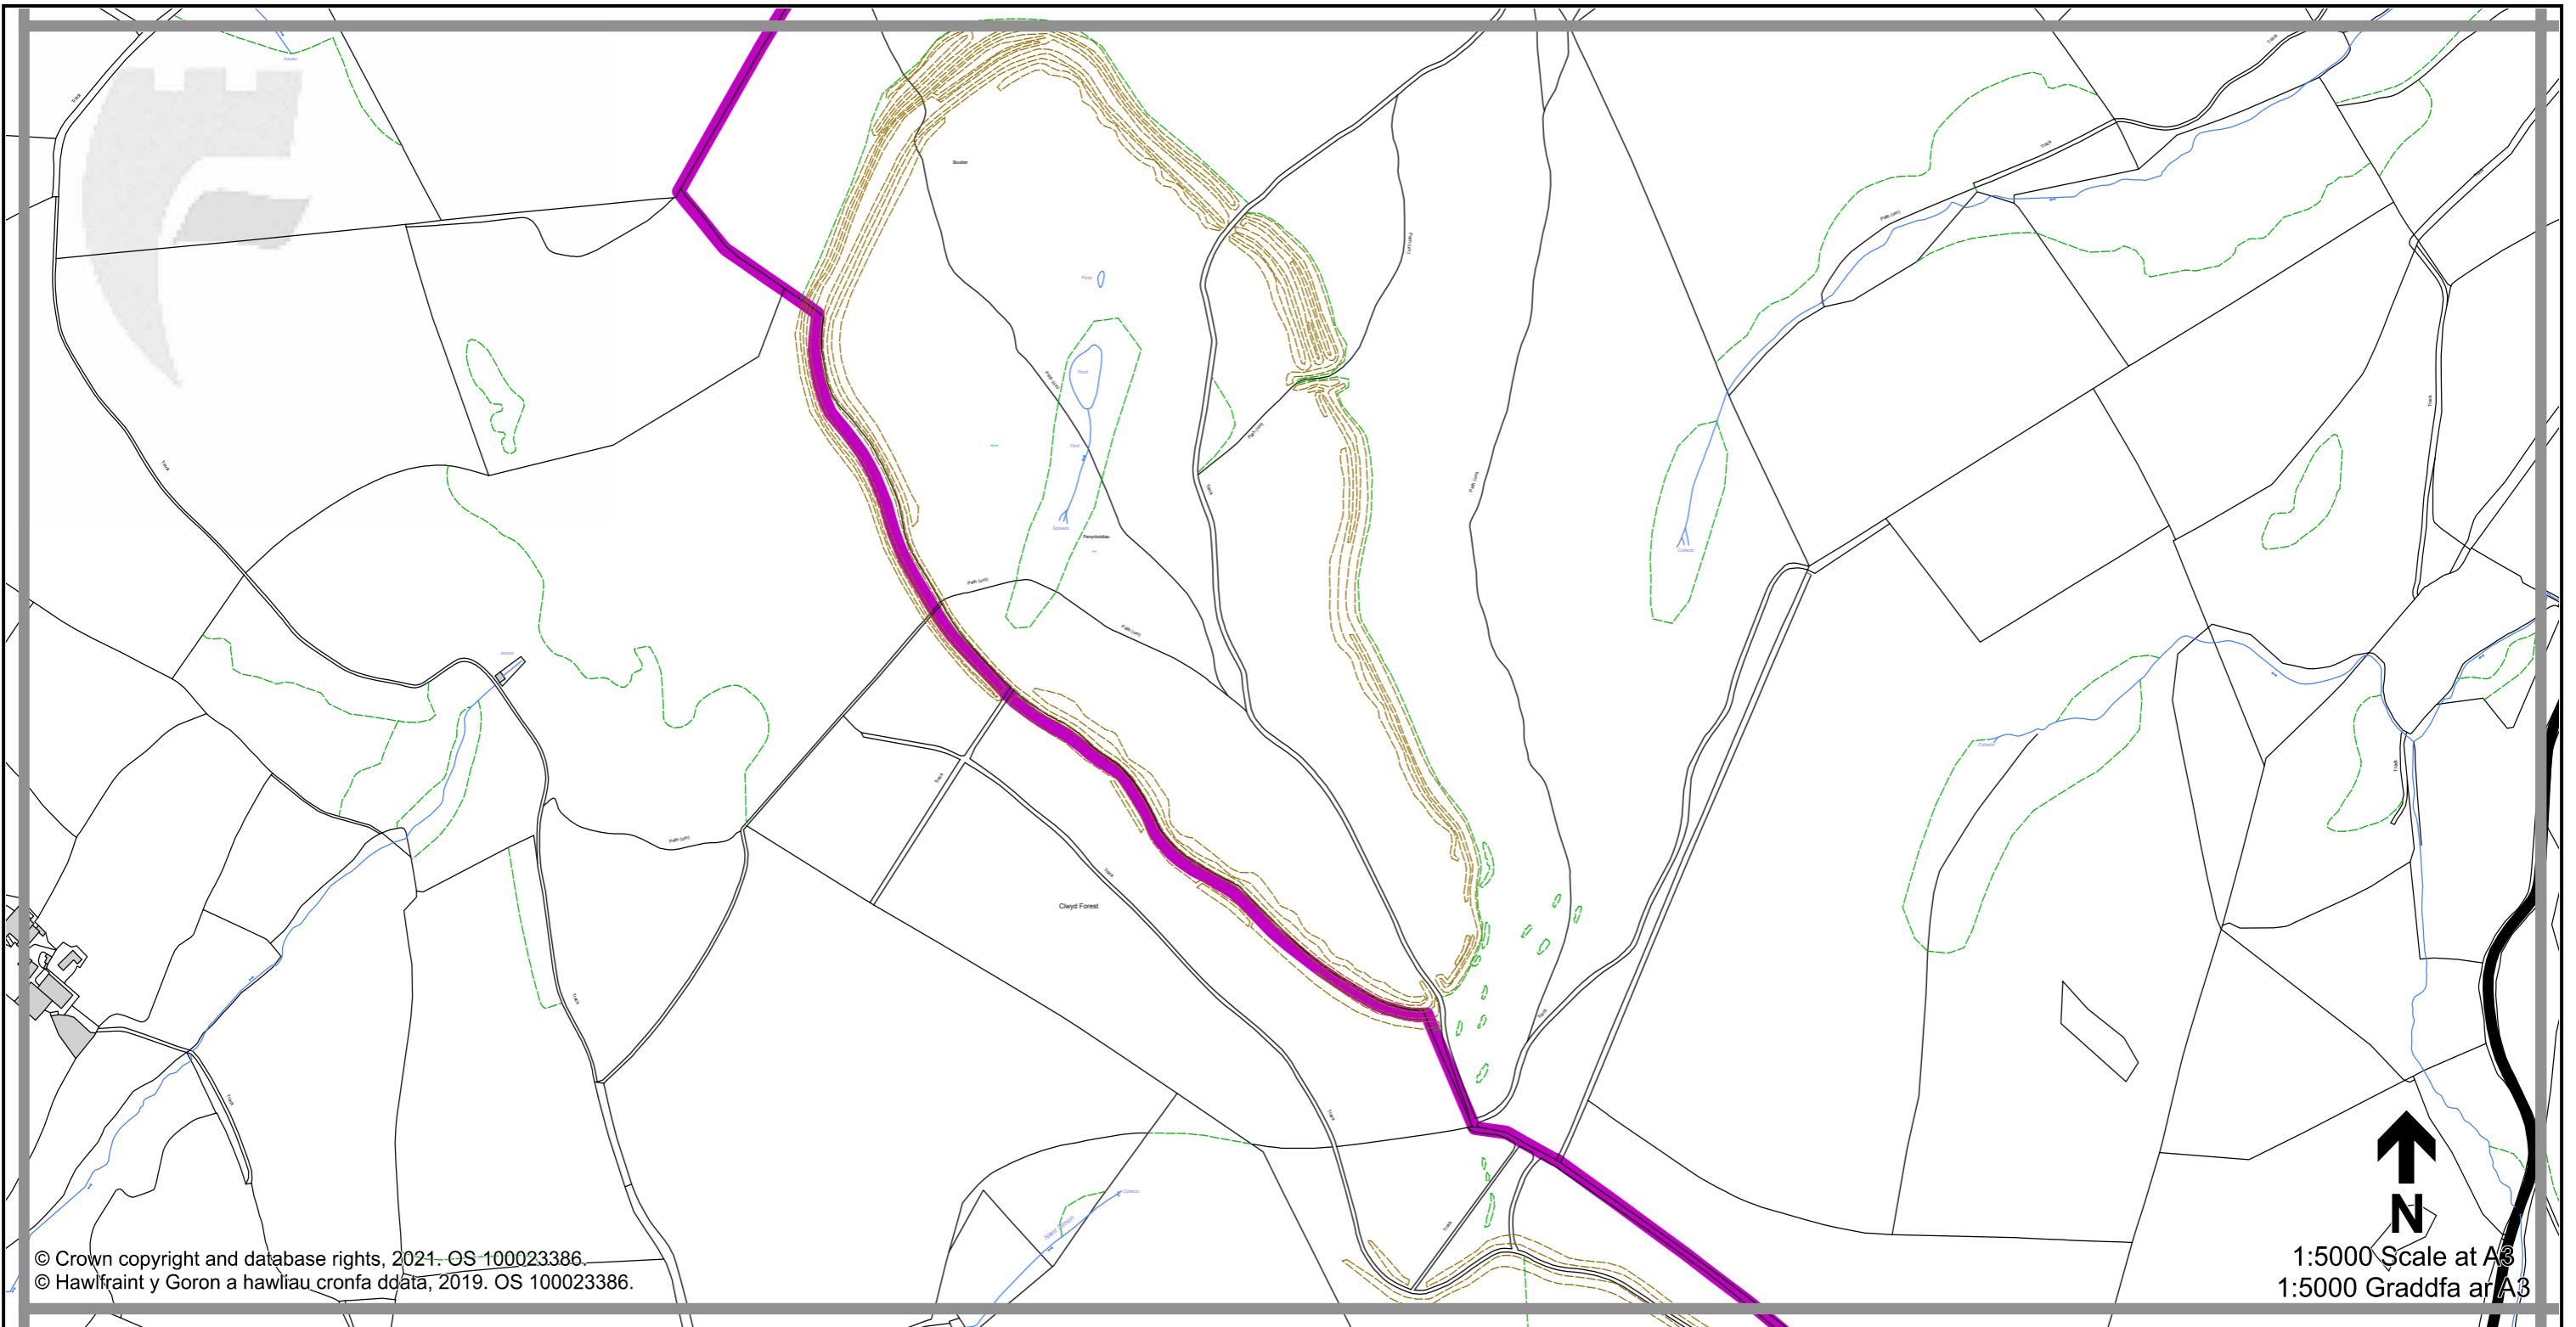

© Crown copyright and database rights, 2021. OS 100023386.
© Hawlfraint y Goron a hawliau cronfa ddata, 2019. OS 100023386.

1:5000 Scale at A3
1:5000 Graddfa ar A3

Legend / Eglurhad

- 20 mph / mya
- Restricted Road' (30mph)
  Ffordd Gyfyngedig (30mya)
- 30 mph by Order
  30 mya drwy Orchymyn
- 40 mph / mya
- 50 mph / mya
- National Speed Limit applies
  Terfyn Cyflymder Cenedlaethol yn berthnasol
- Derestricted by Order (National Speed Limit applies)
  Heb Gyfyngiad drwy Orchymyn (Terfyn Cyflymder Cenedlaethol yn berthnasol)
- Roads subject to separate Orders
  Ffyrdd sy'n destun Gorchmynion ar wahân
- County Boundary / Ffin y Sir

THE FLINTSHIRE COUNTY COUNCIL (VARIOUS ROADS) (20MPH, 30MPH, 40MPH, 50MPH AND NATIONAL SPEED LIMITS. RESTRICTED AND DERESTRICTED ROADS) ORDER 2021.

GORCHYMYN (FFYRDD AMRYWIOL) (20MYA, 30MYA, 40MYA, 50MYA A'R TERFYNAU CYFLYMDER CENEDLAETHOL. FFYRDD CYFYNGEDIG A FFYRDD HEB GYFYNGIAD) CYNGOR SIR Y FFLINT 2021.

**Sheet
D15
Dalen**

Sheet Revision Number:
Rhif Adolgiad Y Ddalen: **1**

Sheet Active from:
Dalen yn weithredol o: **03/09/2021**