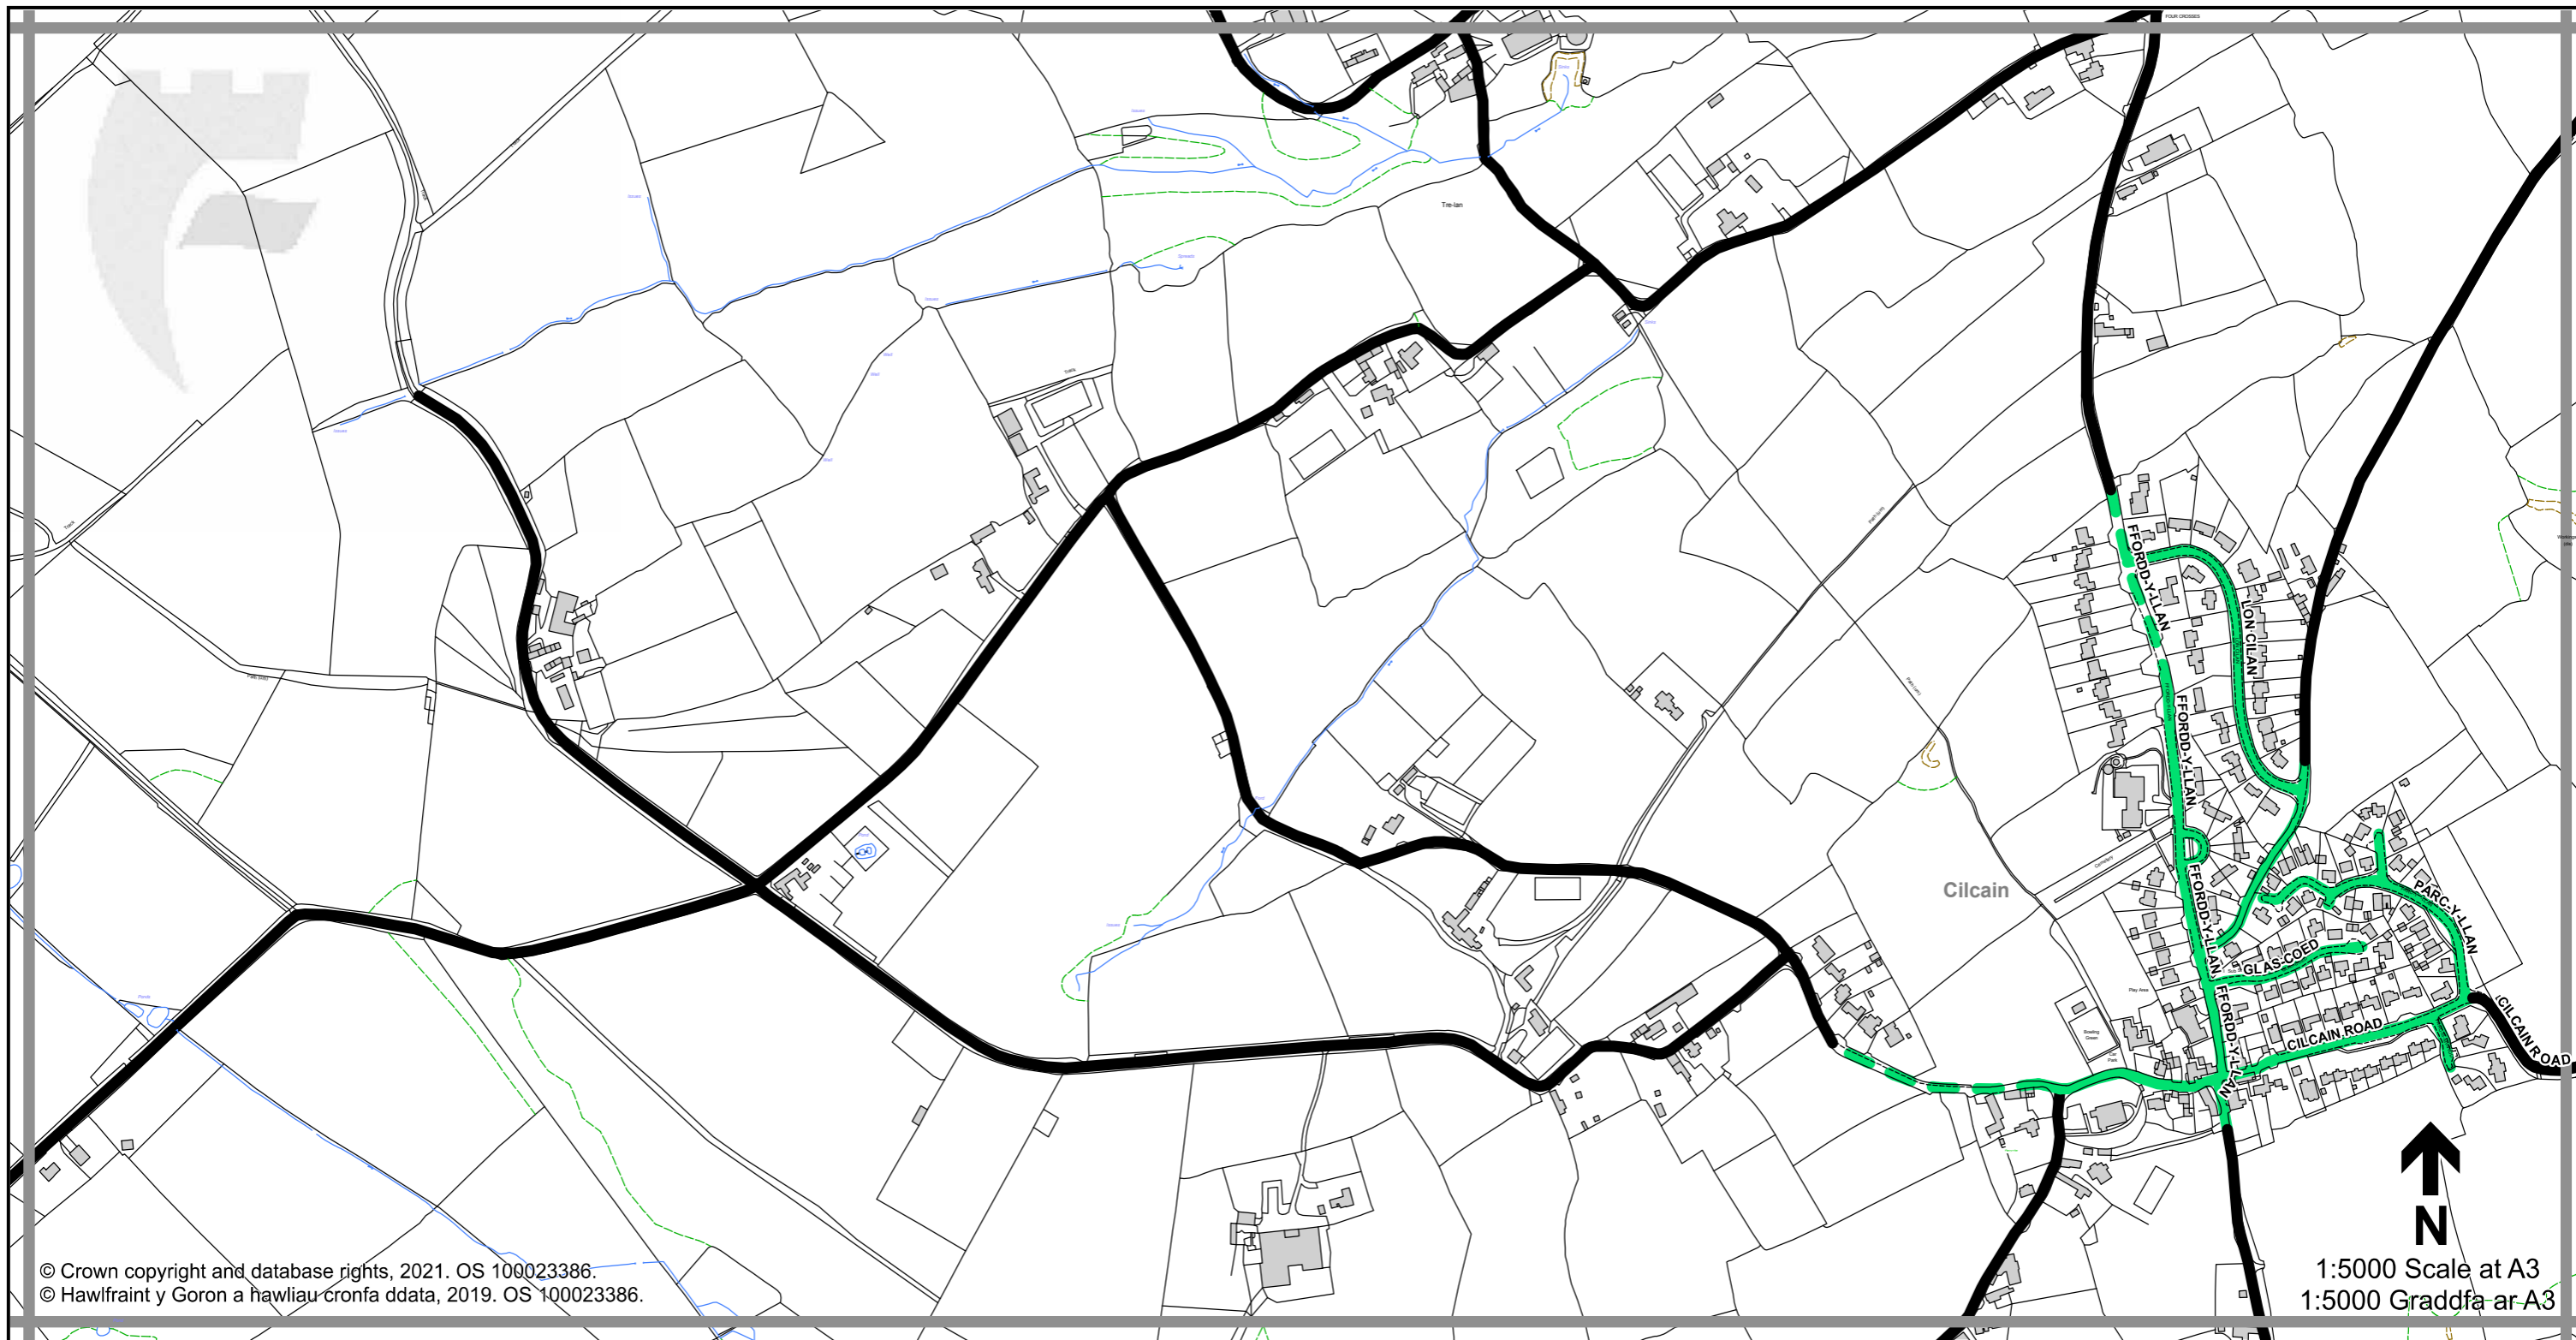

Legend / Eglurhad

- 20 mph / mya
- Restricted Road' (30mph)
  Ffordd Gyfyngedig (30mya)
- 30 mph by Order
  30 mya drwy Orchymyn
- 40 mph / mya
- 50 mph / mya
- National Speed Limit applies
  Terfyn Cyflymder Cenedlaethol yn berthnasol
- Derestricted by Order (National Speed Limit applies)
  Heb Gyfyngiad drwy Orchymyn (Terfyn Cyflymder Cenedlaethol yn berthnasol)
- Roads subject to separate Orders
  Ffyrdd sy'n destun Gorchmynion ar wahân
- County Boundary / Ffin y Sir

**THE FLINTSHIRE COUNTY COUNCIL (VARIOUS ROADS)
(20MPH, 30MPH, 40MPH, 50MPH AND NATIONAL SPEED LIMITS.
RESTRICTED AND DERESTRICTED ROADS) ORDER 2021.**

**GORCHYMYN (FFYRDD AMRYWIOL) (20MYA, 30MYA, 40MYA,
50MYA A'R TERFYNAU CYFLYMDER CENEDLAETHOL.
FFYRDD CYFYNGEDIG A FFYRDD HEB GYFYNGIAD)
CYNGOR SIR Y FFLINT 2021.**

**Sheet
F13
Dalen**

**Sheet Revision Number:
Rhif Adolgiad Y Ddalen: 1**
**Sheet Active from:
Dalen yn weithredol o: 03/09/2021**