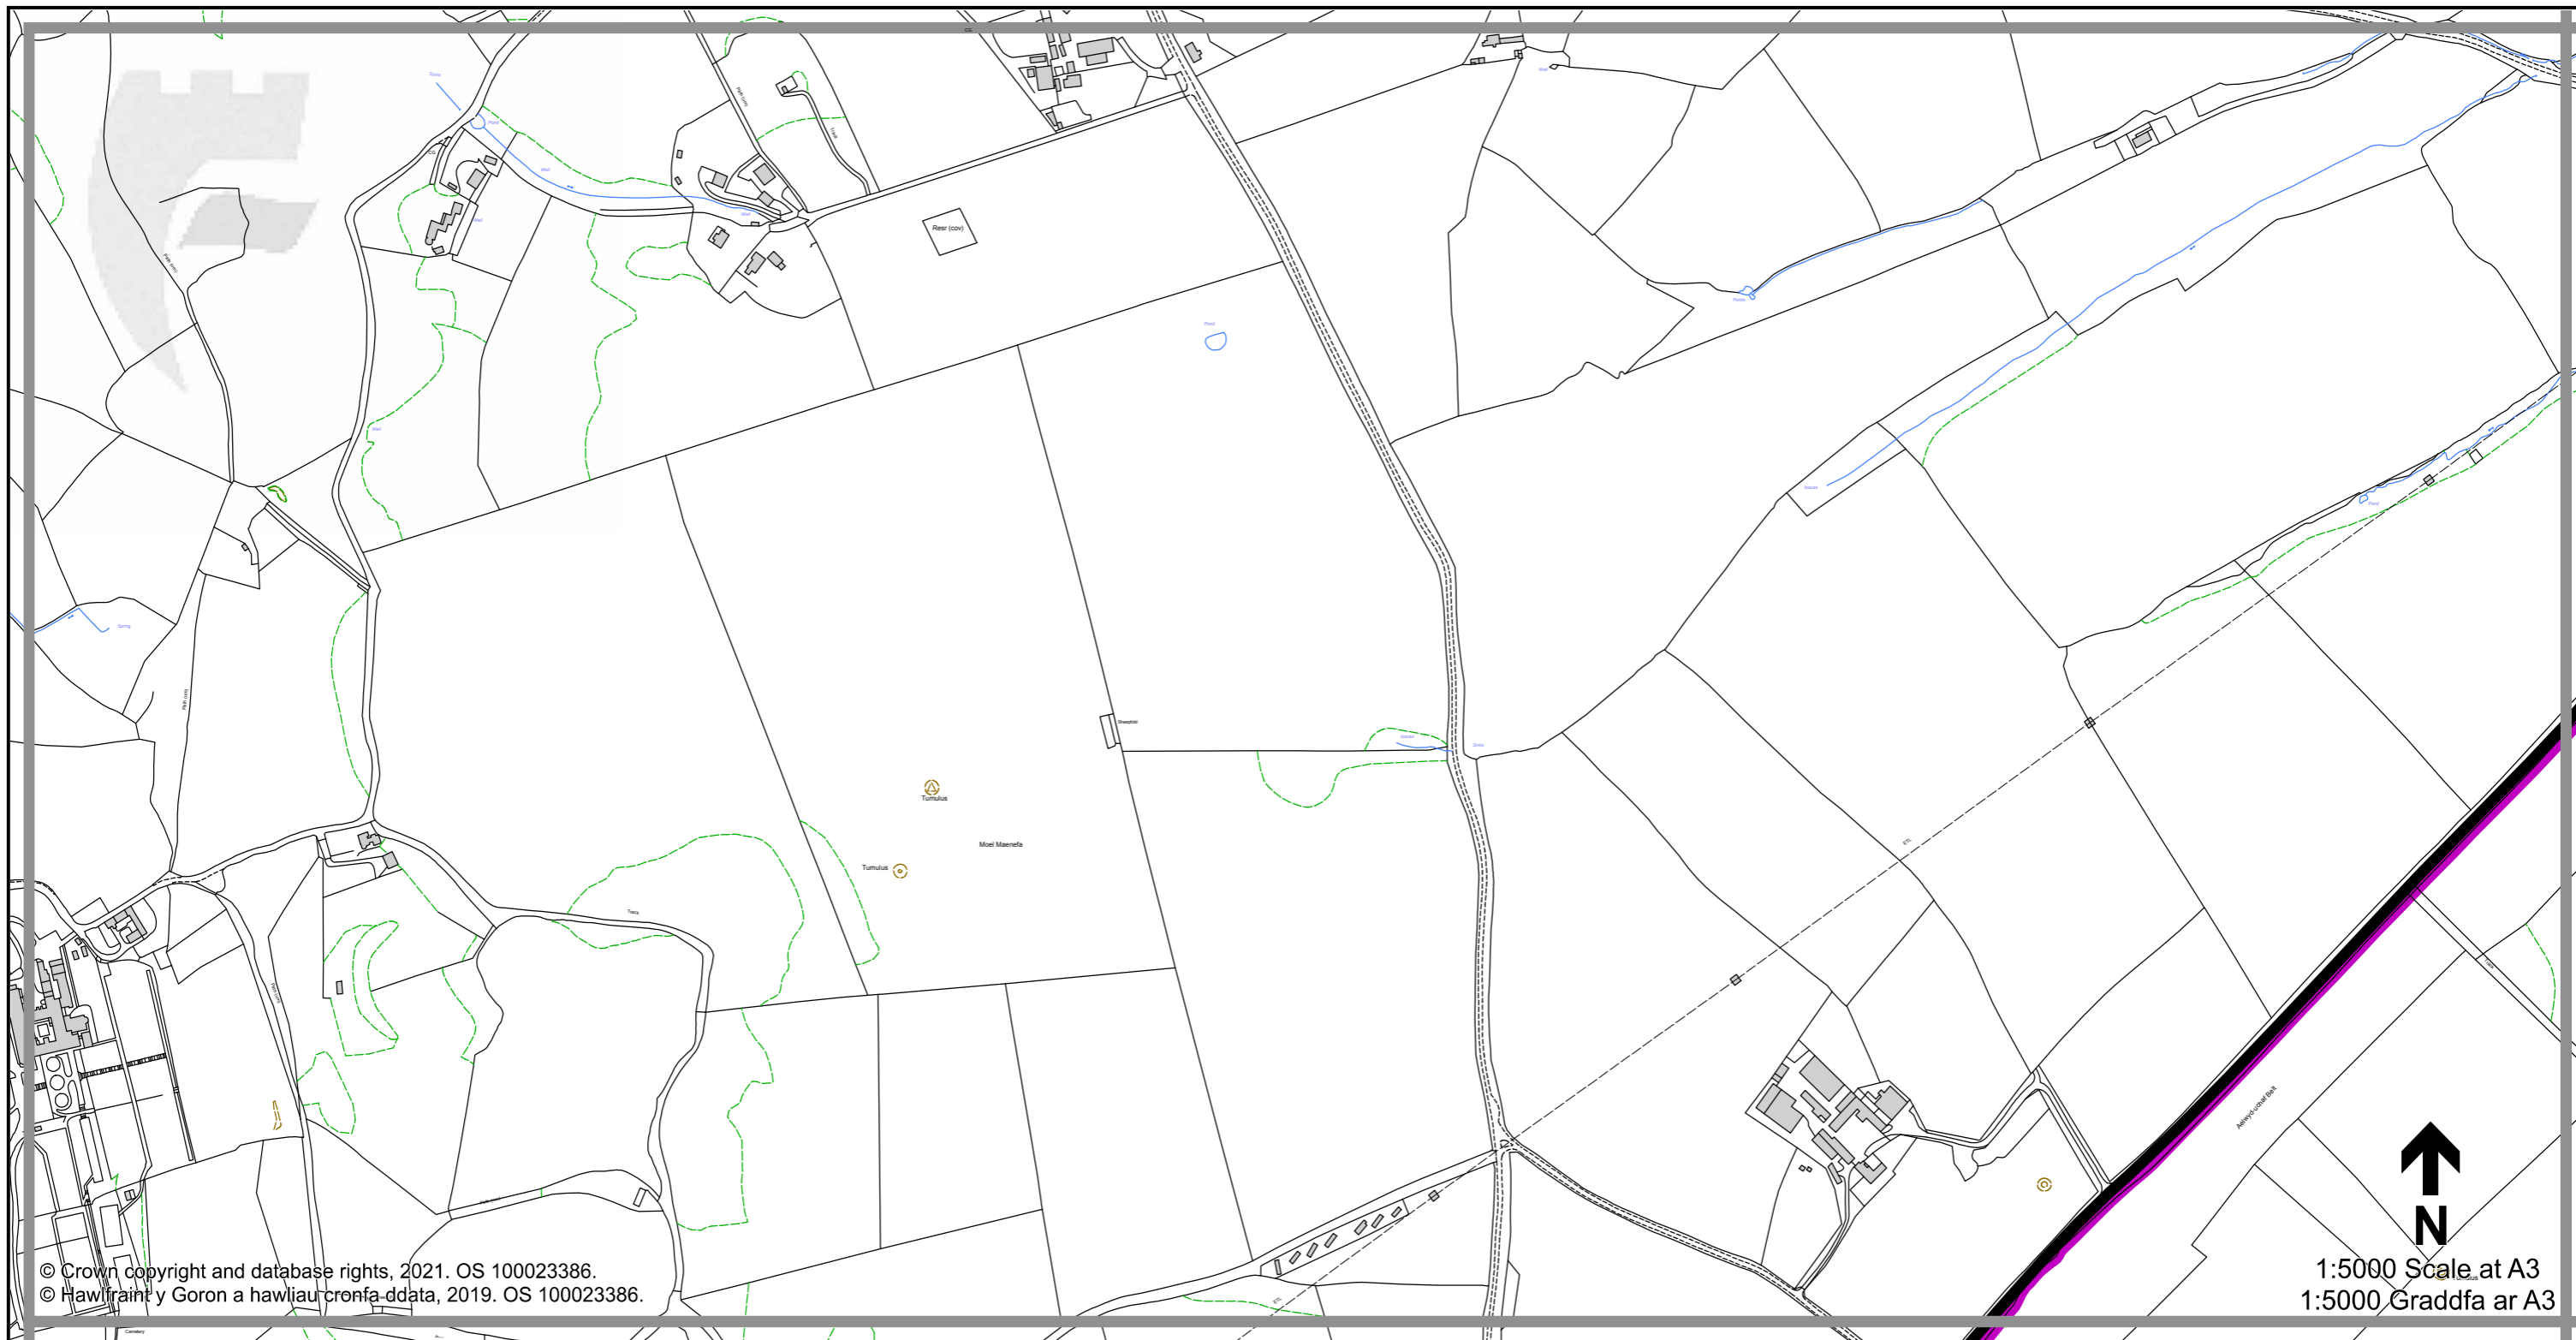

© Crown copyright and database rights, 2021. OS 100023386.
© Hawlfraint y Goron a hawliau cronfa-ddata, 2019. OS 100023386.

1:5000 Scale at A3
1:5000 Graddfa ar A3

Legend / Eglurhad

- 20 mph / mya
- Restricted Road' (30mph)
  Ffordd Gyfyngedig (30mya)
- 30 mph by Order
  30 mya drwy Orchymyn
- 40 mph / mya
- 50 mph / mya
- National Speed Limit applies
  Terfyn Cyflymder Cenedlaethol yn berthnasol
- Derestricted by Order (National Speed Limit applies)
  Heb Gyfyngiad drwy Orchymyn (Terfyn Cyflymder Cenedlaethol yn berthnasol)
- Roads subject to separate Orders
  Ffyrdd sy'n destun Gorchmynion ar wahân
- County Boundary / Ffin y Sir

**THE FLINTSHIRE COUNTY COUNCIL (VARIOUS ROADS)
(20MPH, 30MPH, 40MPH, 50MPH AND NATIONAL SPEED LIMITS.
RESTRICTED AND DERESTRICTED ROADS) ORDER 2021.**

**GORCHYMYN (FFYRDD AMRYWIOL) (20MYA, 30MYA, 40MYA,
50MYA A'R TERFYNAU CYFLYMDER CENEDLAETHOL.
FFYRDD CYFYNGEDIG A FFYRDD HEB GYFYNGIAD)
CYNGOR SIR Y FFLINT 2021.**

**Sheet
B22
Dalen**

**Sheet Revision Number:
Rhif Adolgiad Y Ddalen: 1**
**Sheet Active from:
Dalen yn weithredol o: 03/09/2021**