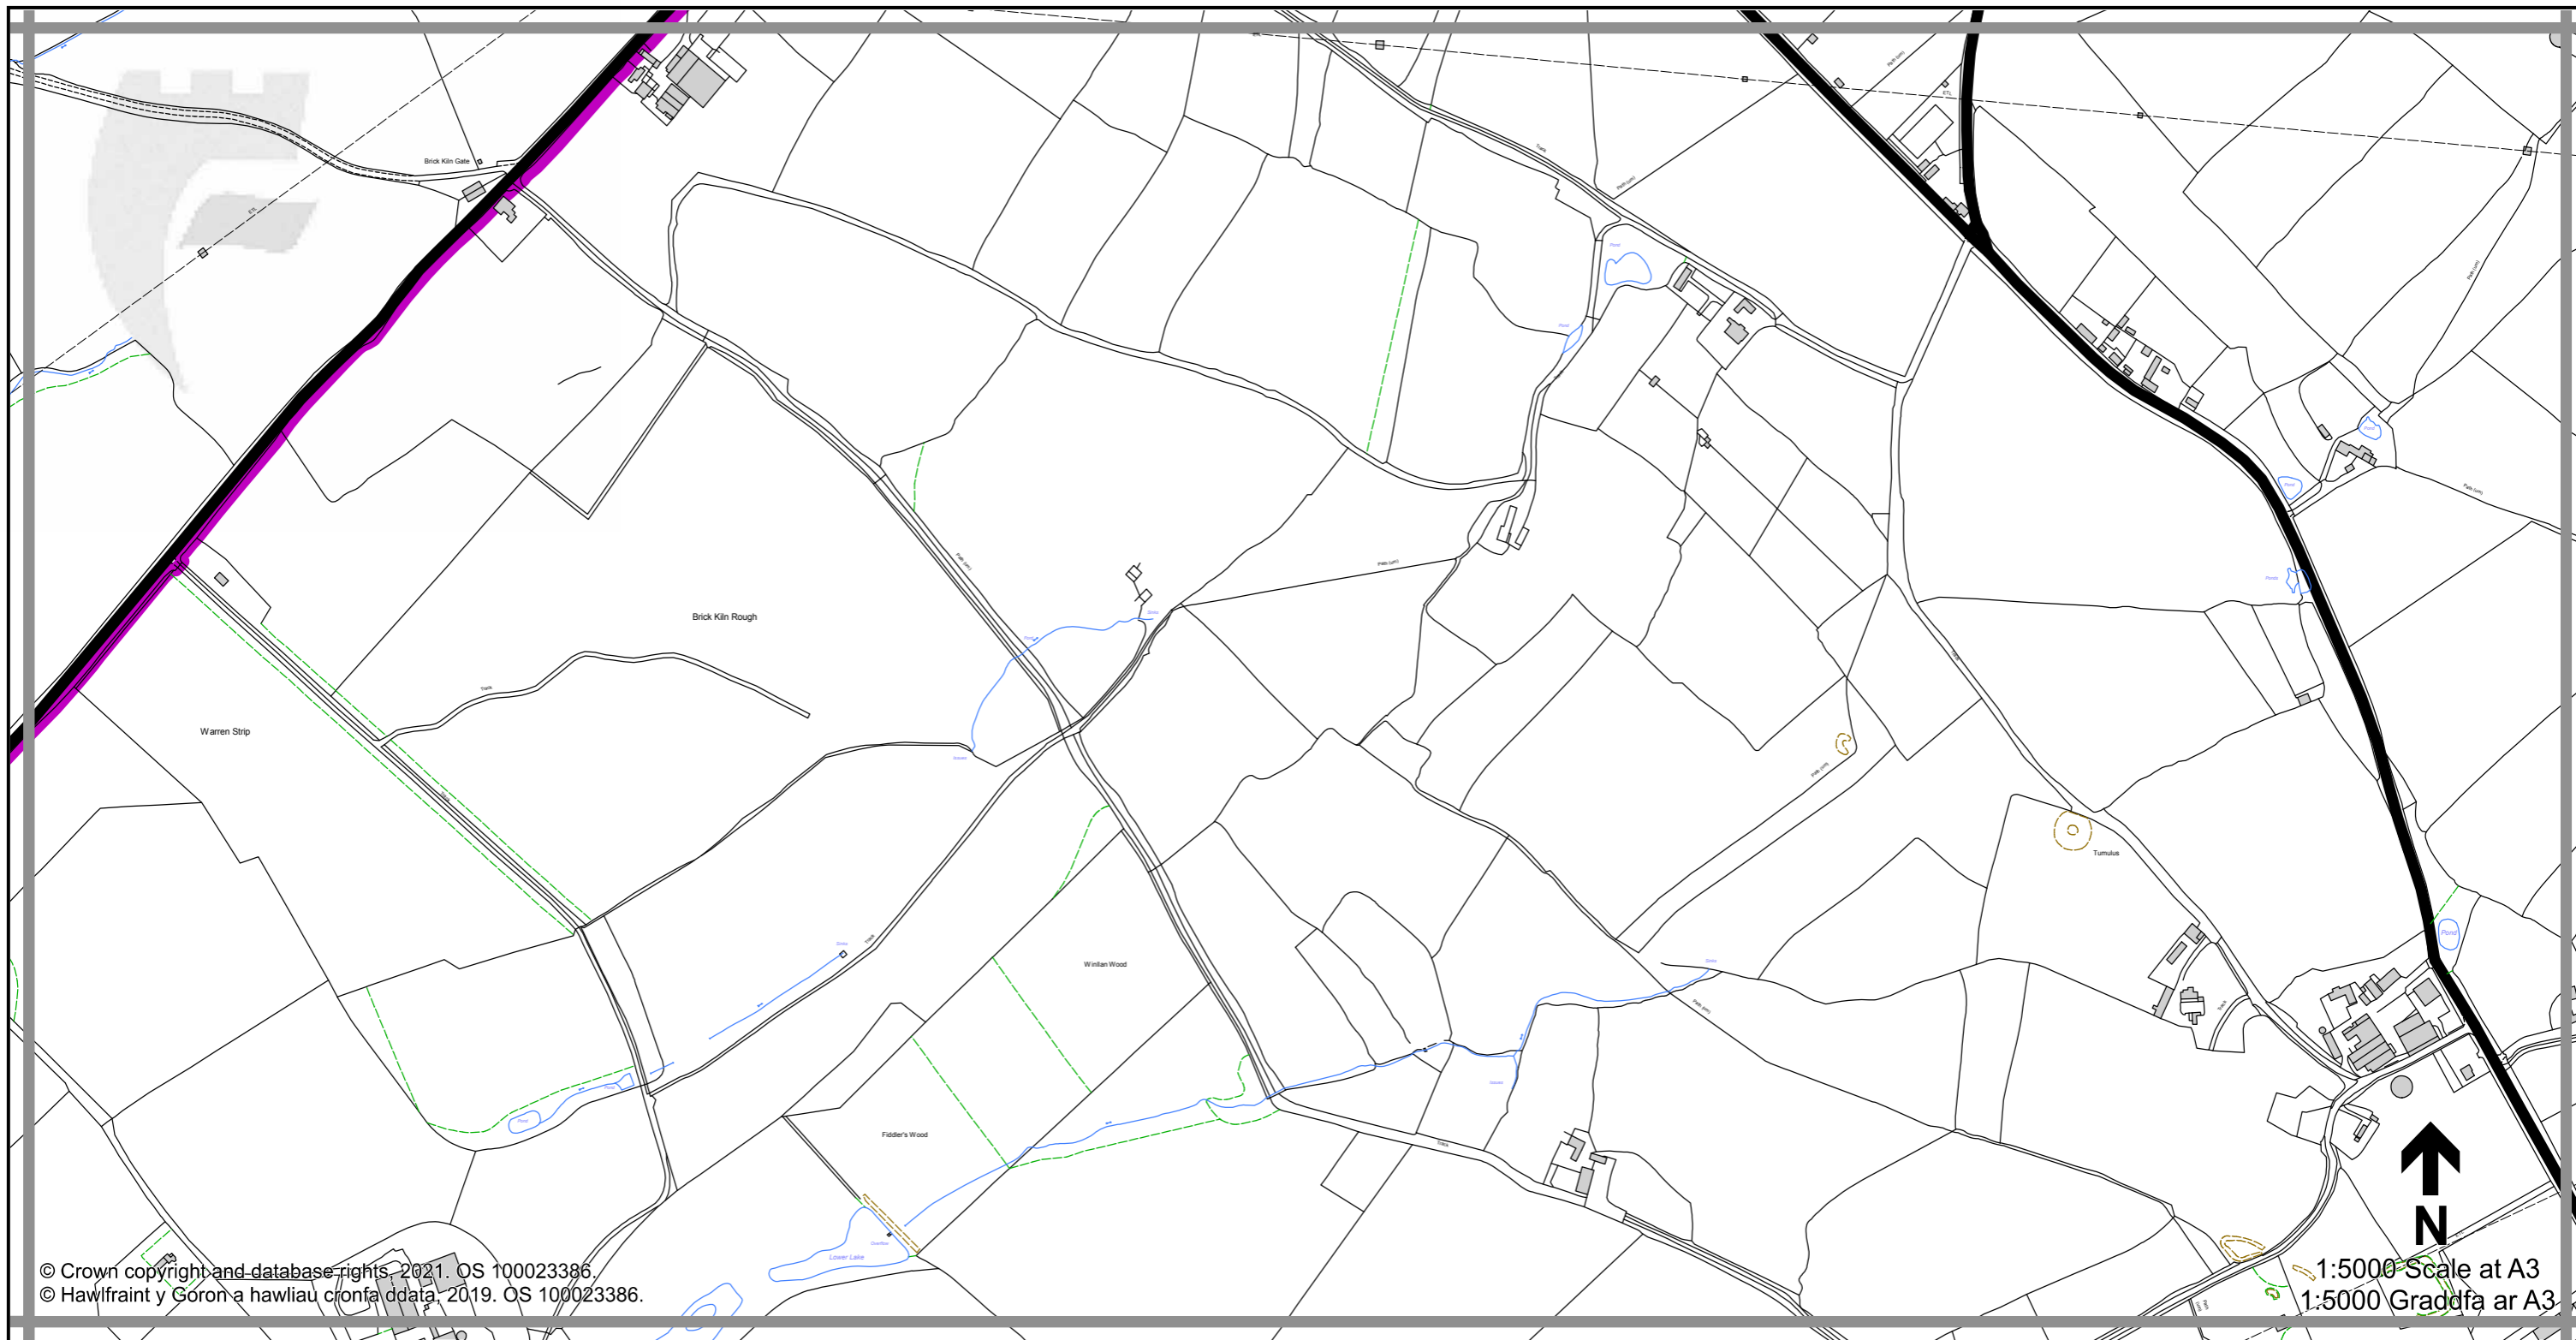

Legend / Eglurhad

- 20 mph / mya
- Restricted Road' (30mph)
  Ffordd Gyfyngedig (30mya)
- 30 mph by Order
  30 mya drwy Orchymyn
- 40 mph / mya
- 50 mph / mya
- National Speed Limit applies
  Terfyn Cyflymder Cenedlaethol yn berthnasol
- Derestricted by Order (National Speed Limit applies)
  Heb Gyfyngiad drwy Orchymyn (Terfyn Cyflymder Cenedlaethol yn berthnasol)
- Roads subject to separate Orders
  Ffyrdd sy'n destun Gorchmynion ar wahân
- County Boundary / Ffin y Sir

THE FLINTSHIRE COUNTY COUNCIL (VARIOUS ROADS) (20MPH, 30MPH, 40MPH, 50MPH AND NATIONAL SPEED LIMITS. RESTRICTED AND DERESTRICTED ROADS) ORDER 2021.

GORCHYMYN (FFYRDD AMRYWIOL) (20MYA, 30MYA, 40MYA, 50MYA A'R TERFYNAU CYFLYMDER CENEDLAETHOL. FFYRDD CYFYNGEDIG A FFYRDD HEB GYFYNGIAD) CYNGOR SIR Y FFLINT 2021.

**Sheet
C22
Dalen**

**Sheet Revision Number:
Rhif Adolgiad Y Ddalen: 1**

**Sheet Active from:
Dalen yn weithredol o: 03/09/2021**