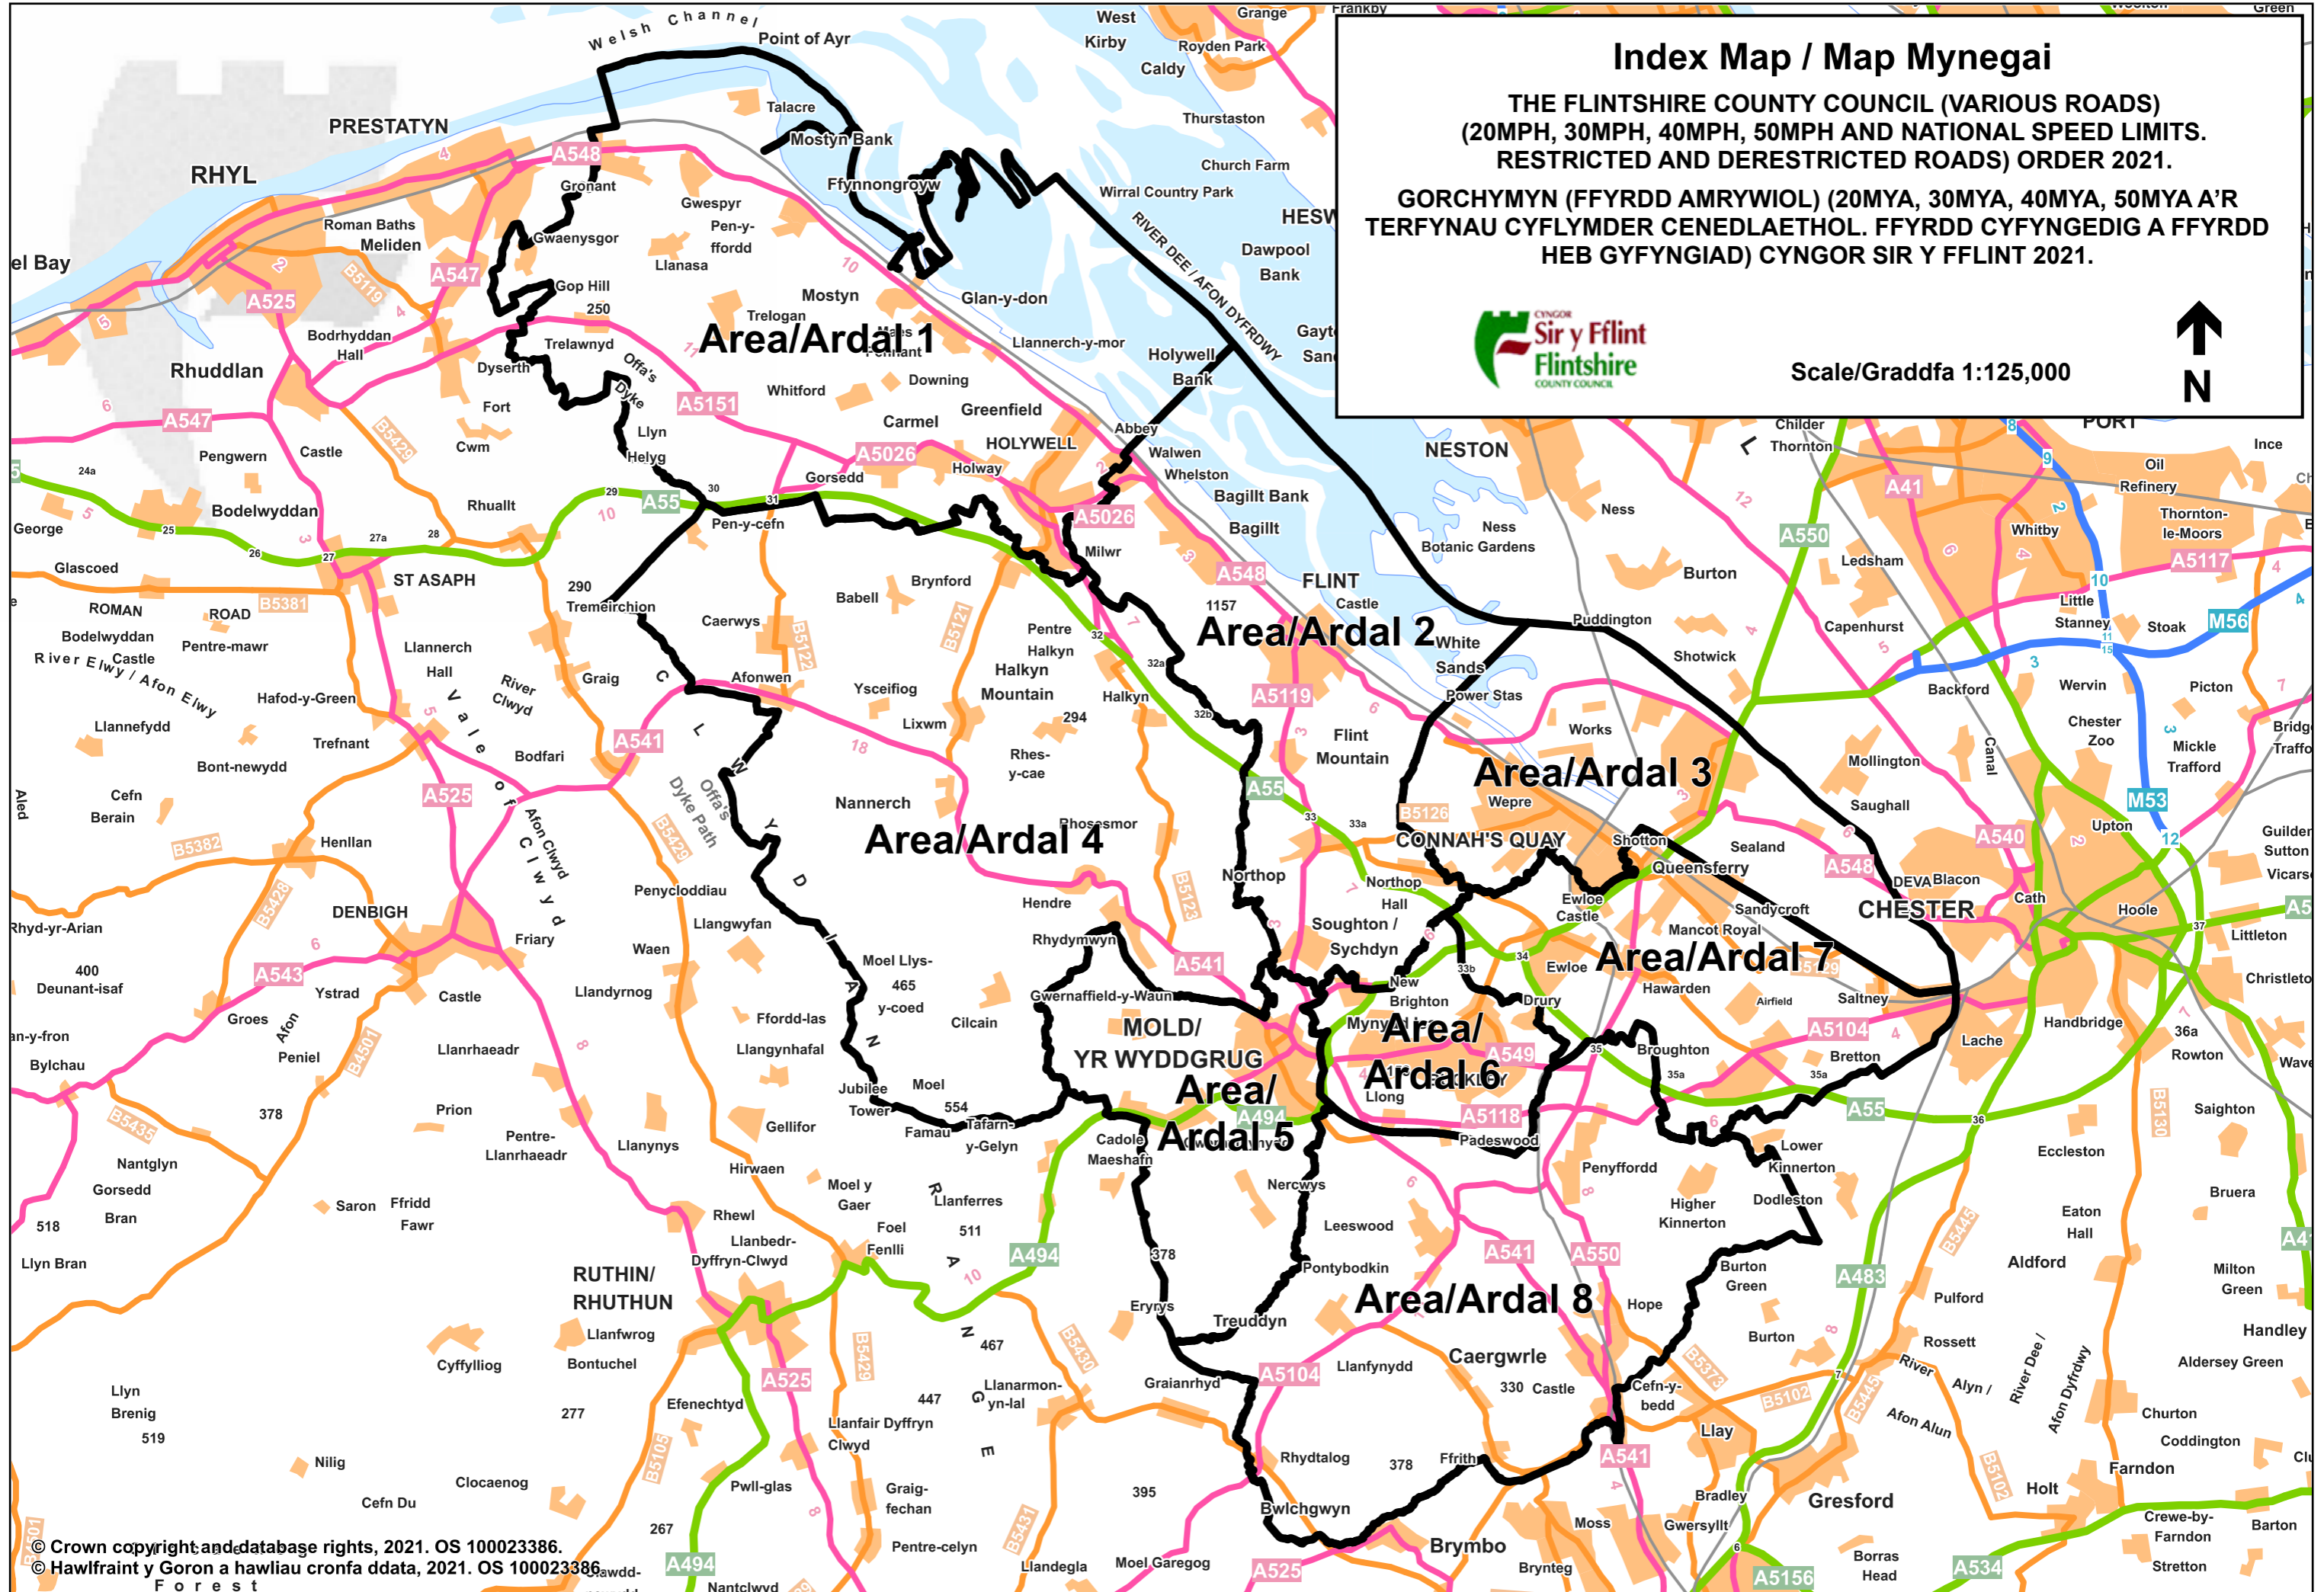

Index Map / Map Mynegai

THE FLINTSHIRE COUNTY COUNCIL (VARIOUS ROADS)
(20MPH, 30MPH, 40MPH, 50MPH AND NATIONAL SPEED LIMITS.
RESTRICTED AND DERESTRICTED ROADS) ORDER 2021.

GORCHYMYN (FFYRDD AMRYWIOL) (20MYA, 30MYA, 40MYA, 50MYA A'R
TERFYNAU CYFLYMDER CENEDLAETHOL. FFYRDD CYFYNGEDIG A FFYRDD
HEB GYFYNGIAD) CYNGOR SIR Y FFLINT 2021.

Scale/Graddfa 1:125,000

© Crown copyright and database rights, 2021. OS 100023386.
© Hawffraint y Goron a hawliau cronfa ddata, 2021. OS 100023386.