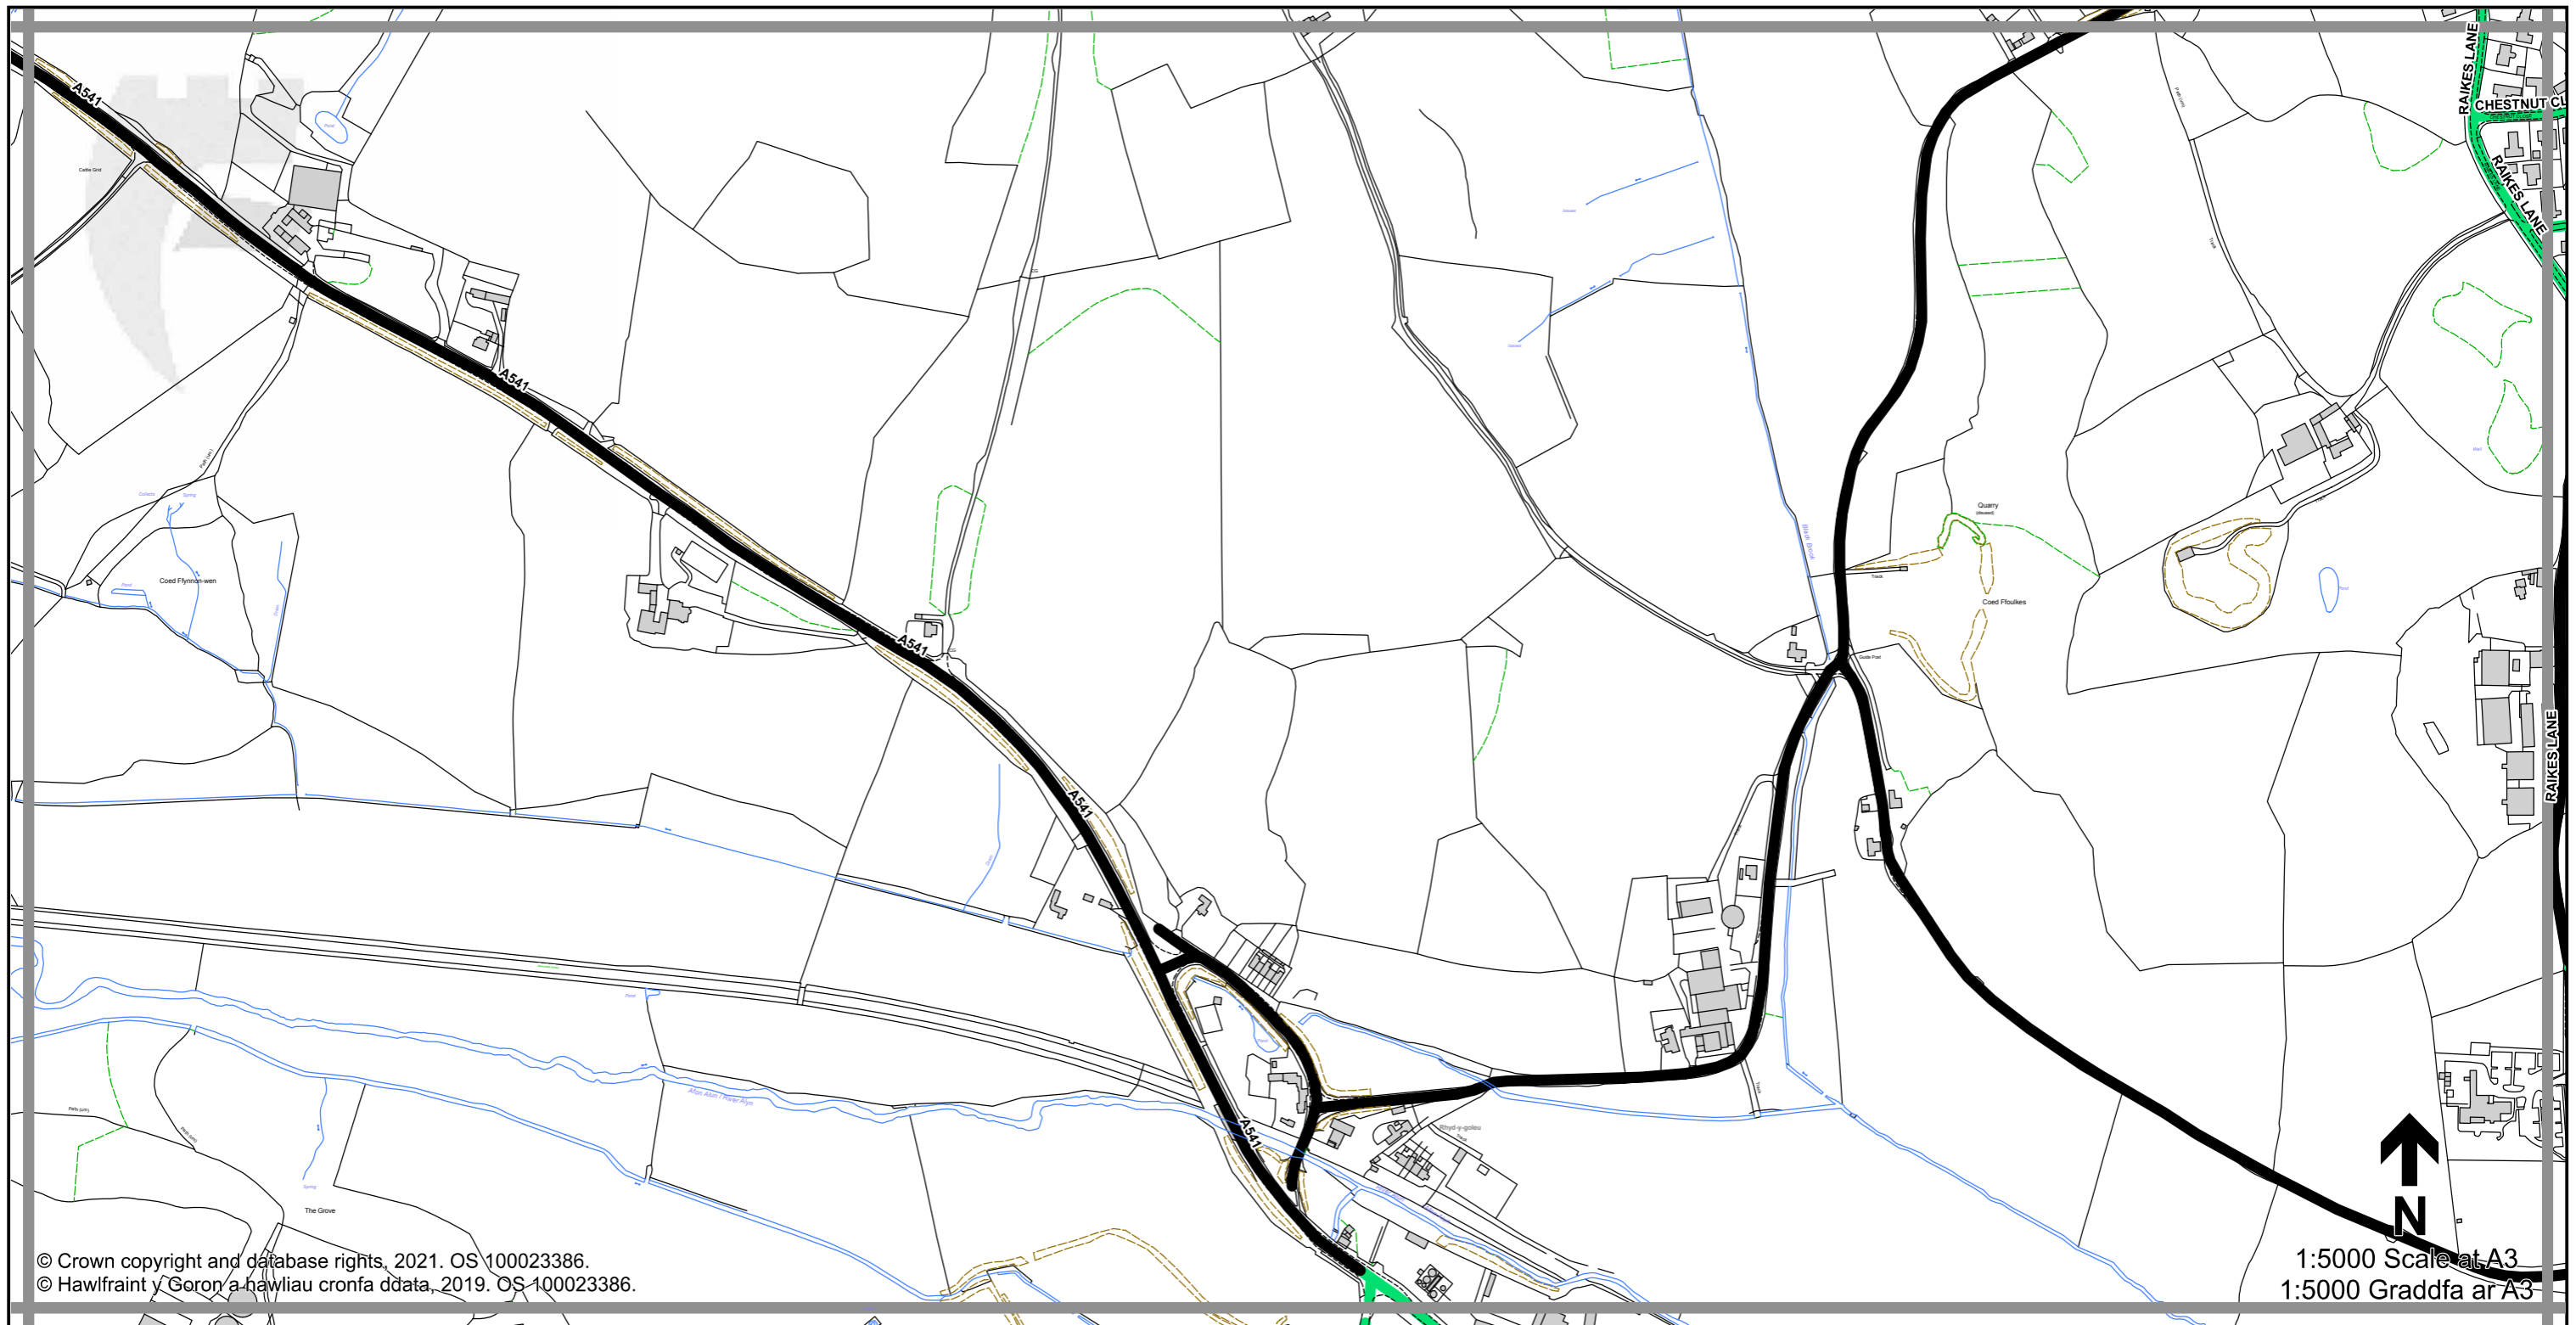

Legend / Eglurhad

- 20 mph / mya
- Restricted Road' (30mph)
  Ffordd Gyfyngedig (30mya)
- 30 mph by Order
  30 mya drwy Orchymyn
- 40 mph / mya
- 50 mph / mya
- National Speed Limit applies
  Terfyn Cyflymder Cenedlaethol yn berthnasol
- Derestricted by Order (National Speed Limit applies)
  Heb Gyfyngiad drwy Orchymyn (Terfyn Cyflymder Cenedlaethol yn berthnasol)
- Roads subject to separate Orders
  Ffyrdd sy'n destun Gorchymynion ar wahân
- County Boundary / Ffin y Sir

THE FLINTSHIRE COUNTY COUNCIL (VARIOUS ROADS) (20MPH, 30MPH, 40MPH, 50MPH AND NATIONAL SPEED LIMITS. RESTRICTED AND DERESTRICTED ROADS) ORDER 2021.

GORCHYMYN (FFYRDD AMRYWIOL) (20MYA, 30MYA, 40MYA, 50MYA A'R TERFYNAU CYFLYMDER CENEDLAETHOL. FFYRDD CYFYNGEDIG A FFYRDD HEB GYFYNGIAD) CYNGOR SIR Y FFLINT 2021.

**Sheet
113
Dalen**

**Sheet Revision Number:
Rhif Adolgiad Y Ddalen: 1**
**Sheet Active from:
Dalen yn weithredol o: 03/09/2021**