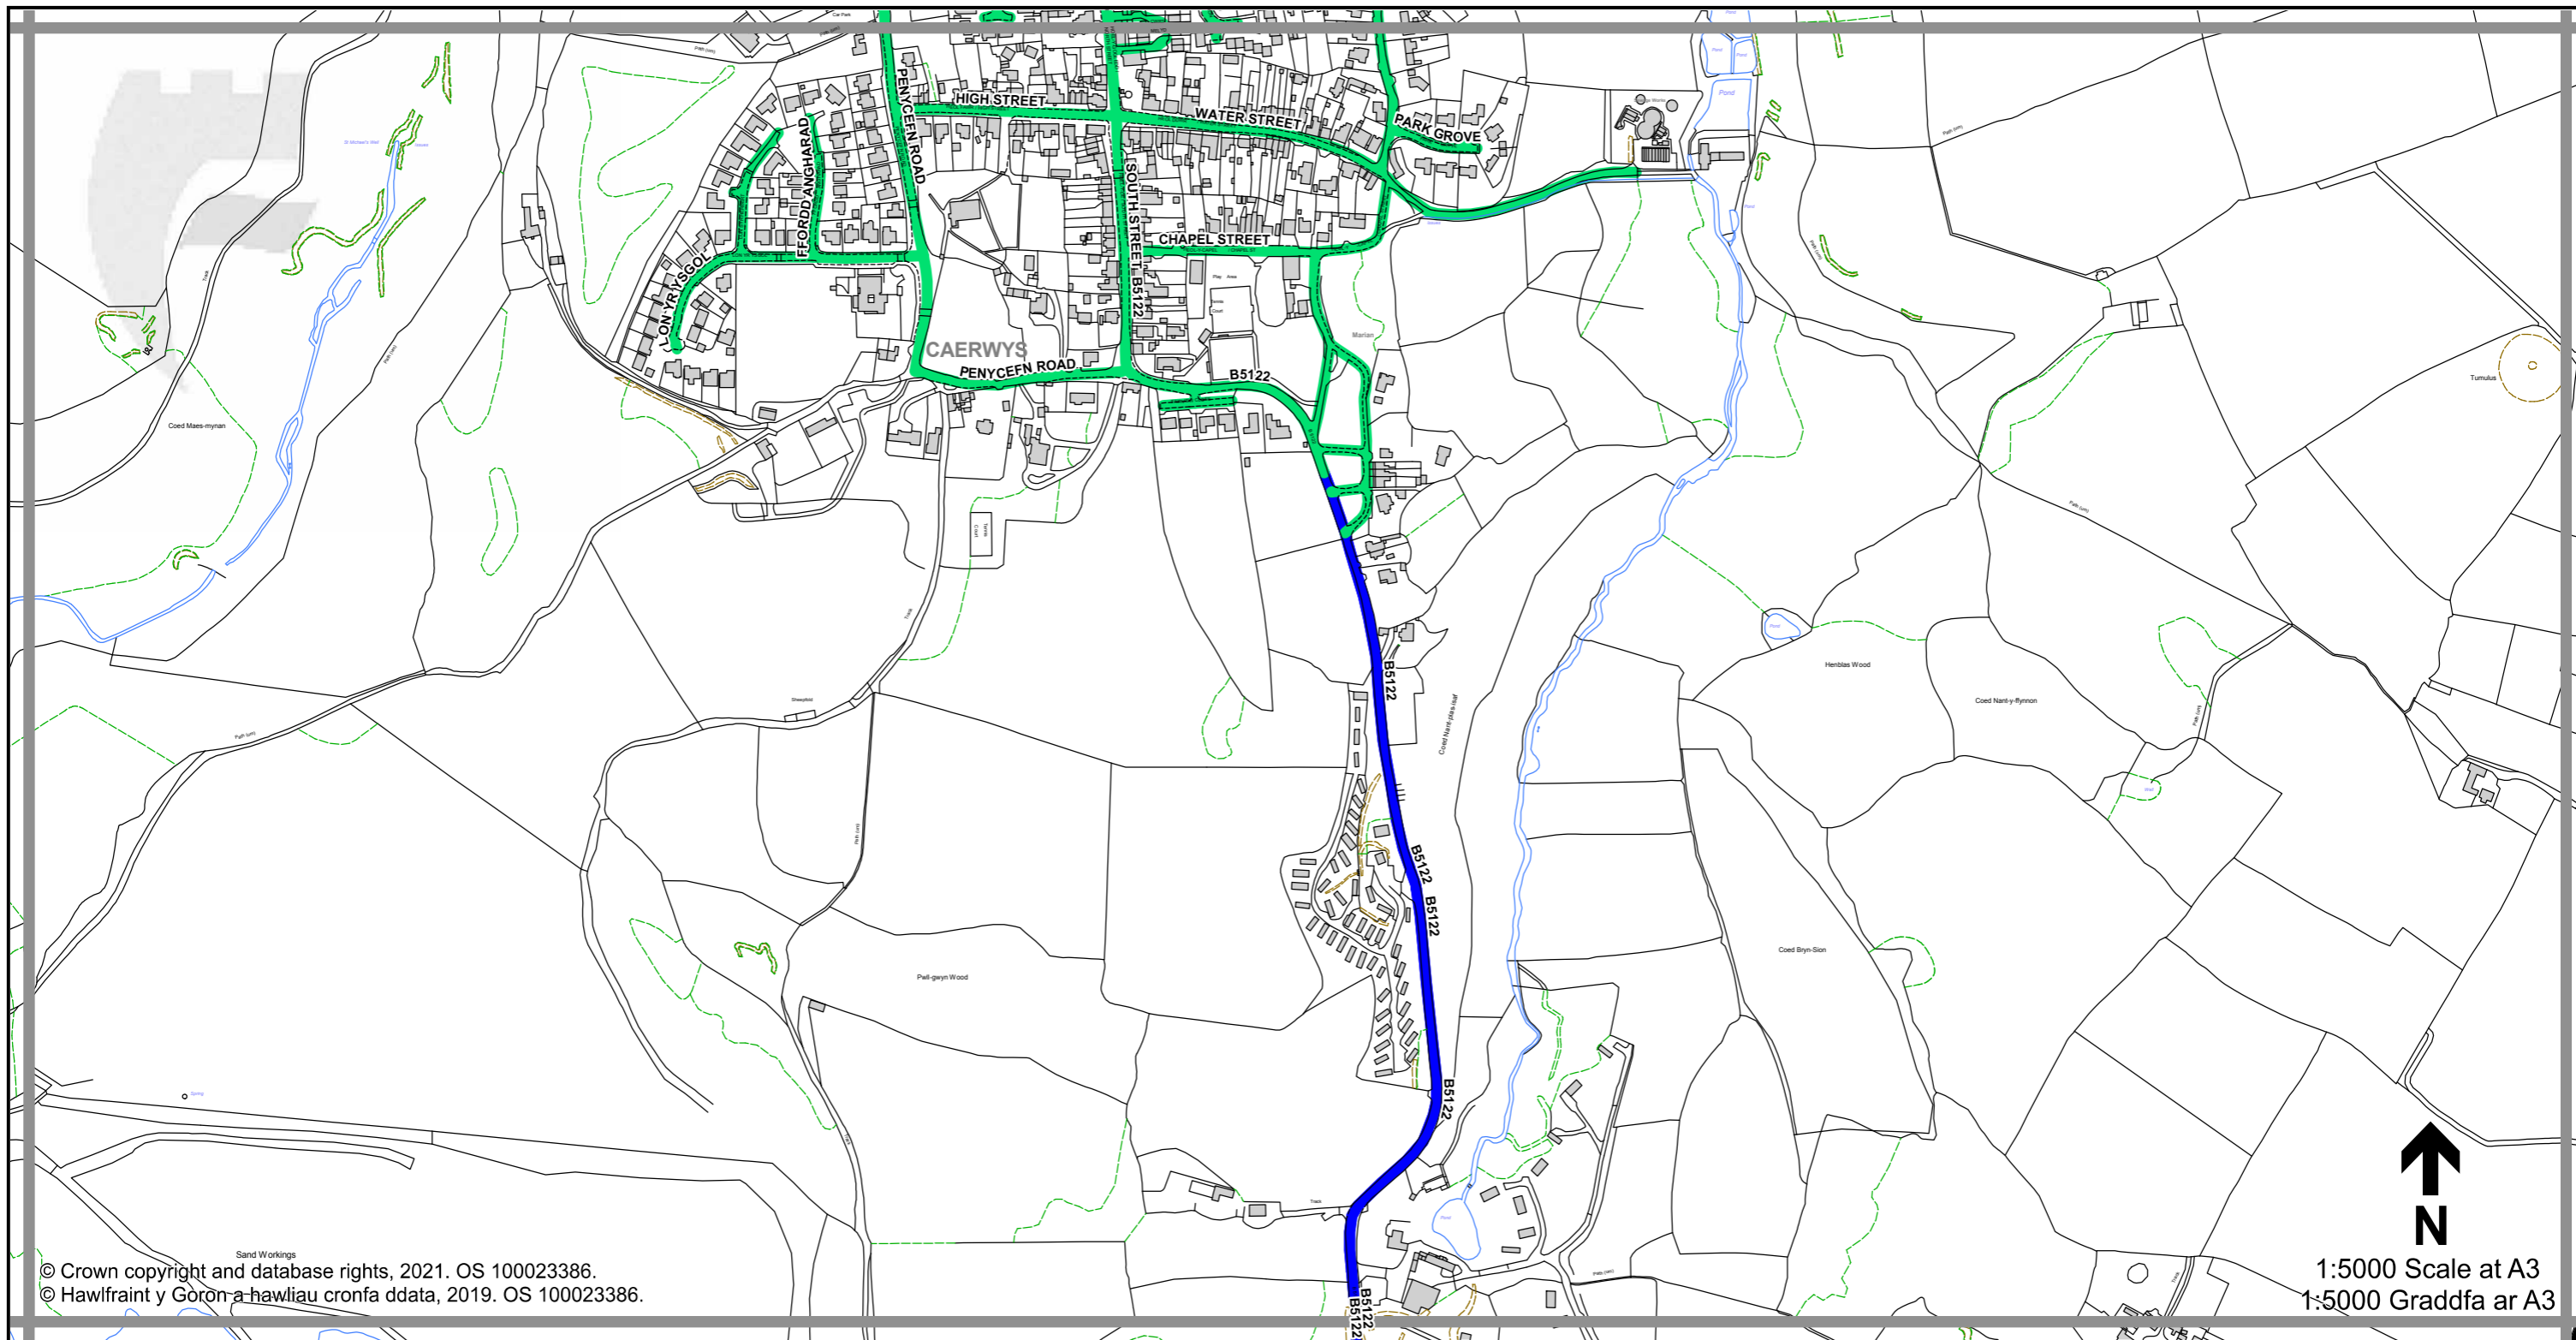

Legend / Eglurhad

- 20 mph / mya
- Restricted Road' (30mph)
  Ffordd Gyfyngedig (30mya)
- 30 mph by Order
  30 mya drwy Orchymyn
- 40 mph / mya
- 50 mph / mya
- National Speed Limit applies
  Terfyn Cyflymder Cenedlaethol yn berthnasol
- Derestricted by Order (National Speed Limit applies)
  Heb Gyfyngiad drwy Orchymyn (Terfyn Cyflymder Cenedlaethol yn berthnasol)
- Roads subject to separate Orders
  Ffyrdd sy'n destun Gorchmynion ar wahân
- County Boundary / Ffin y Sir

THE FLINTSHIRE COUNTY COUNCIL (VARIOUS ROADS) (20MPH, 30MPH, 40MPH, 50MPH AND NATIONAL SPEED LIMITS. RESTRICTED AND DERESTRICTED ROADS) ORDER 2021.

GORCHYMYN (FFYRDD AMRYWIOL) (20MYA, 30MYA, 40MYA, 50MYA A'R TERFYNAU CYFLYMDER CENEDLAETHOL. FFYRDD CYFYNGEDIG A FFYRDD HEB GYFYNGIAD) CYNGOR SIR Y FFLINT 2021.

**Sheet
D20
Dalen**

**Sheet Revision Number:
Rhif Adolgiad Y Ddalen: 1**

**Sheet Active from:
Dalen yn weithredol o: 03/09/2021**