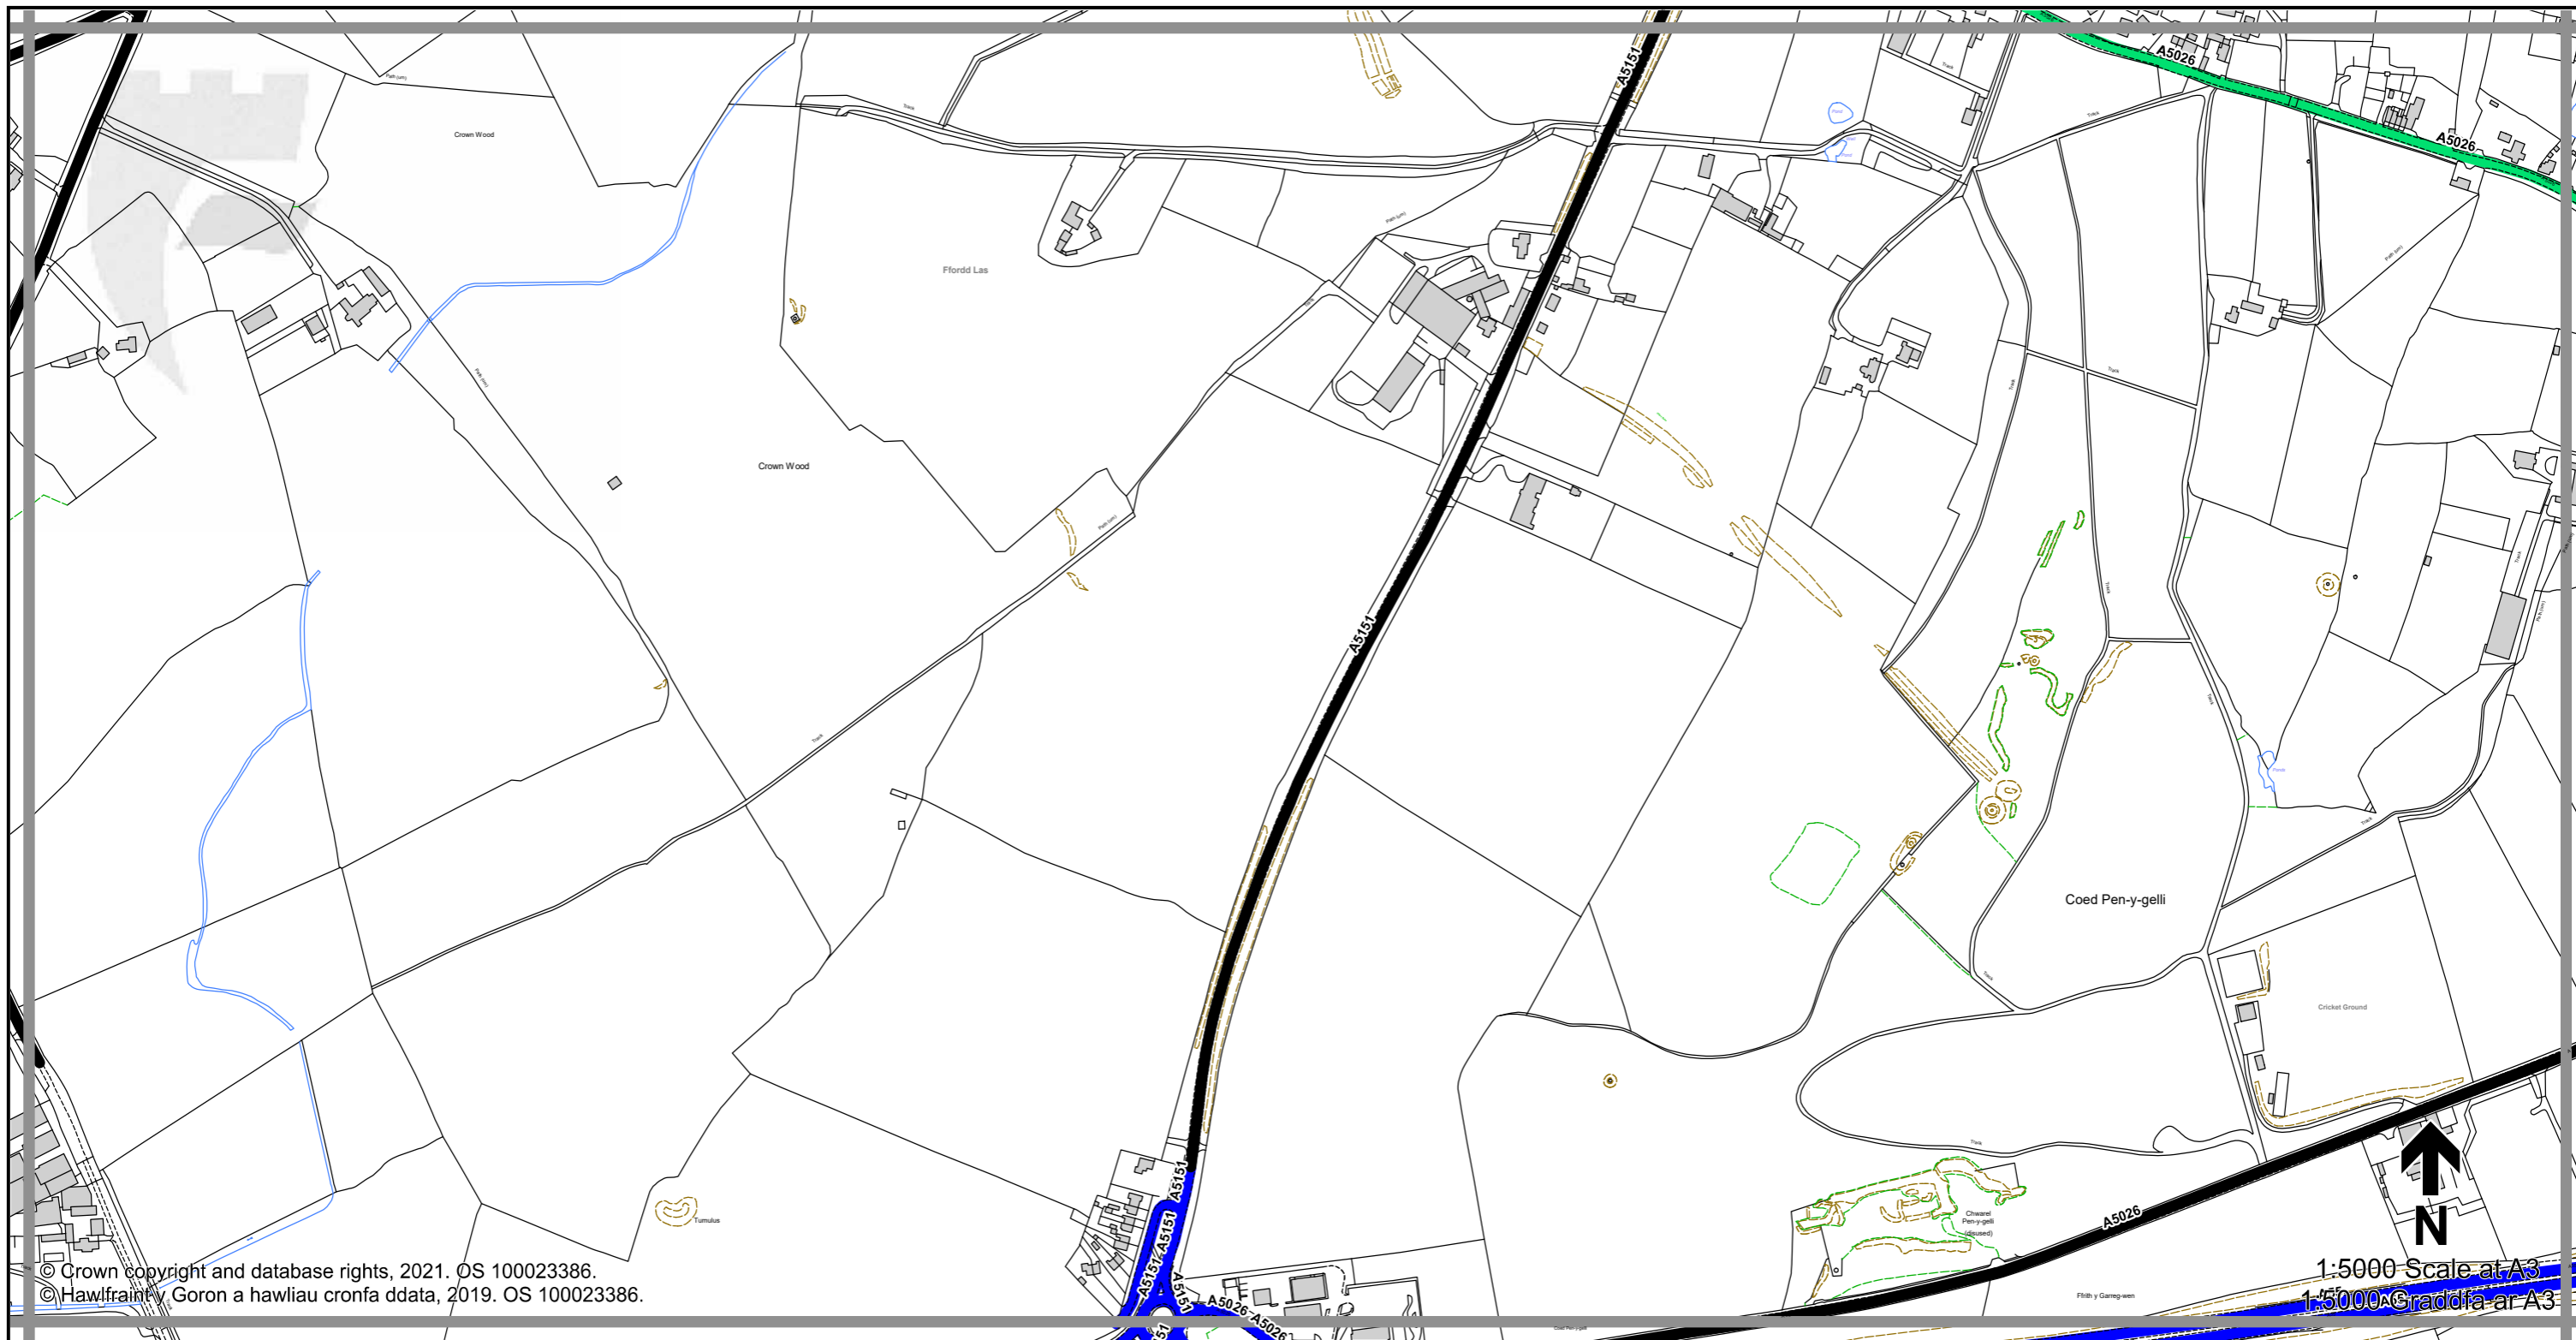

© Crown copyright and database rights, 2021. OS 100023386.
© Hawlfraint y Goron a hawliau cronfa ddata, 2019. OS 100023386.

Legend / Eglurhad

- 20 mph / mya
- Restricted Road (30mph)
  Ffordd Gyfyngedig (30mya)
- 30 mph by Order
  30 mya drwy Orchymyn
- 40 mph / mya
- 50 mph / mya
- National Speed Limit applies
  Terfyn Cyflymder Cenedlaethol yn berthnasol
- Derestricted by Order (National Speed Limit applies)
  Heb Gyfyngiad drwy Orchymyn (Terfyn Cyflymder Cenedlaethol yn berthnasol)
- Roads subject to separate Orders
  Ffyrdd sy n destun Gorchmynion ar wahân
- County Boundary / Ffin y Sir

**THE FLINTSHIRE COUNTY COUNCIL (VARIOUS ROADS)
(20MPH, 30MPH, 40MPH, 50MPH AND NATIONAL SPEED LIMITS.
RESTRICTED AND DERESTRICTED ROADS) ORDER 2021.**

**GORCHYMYN (FFYRDD AMRYWIOL) (20MYA, 30MYA, 40MYA,
50MYA A R TERFYNAU CYFLYMDER CENEDLAETHOL.
FFYRDD CYFYNGEDIG A FFYRDD HEB GYFYNGIAD)
CYNGOR SIR Y FFLINT 2021.**

**Sheet
D24
Dalen**

**Sheet Revision Number:
Rhif Adolgiad Y Ddalen: 1**
**Sheet Active from:
Dalen yn weithredol o: 03/09/2021**