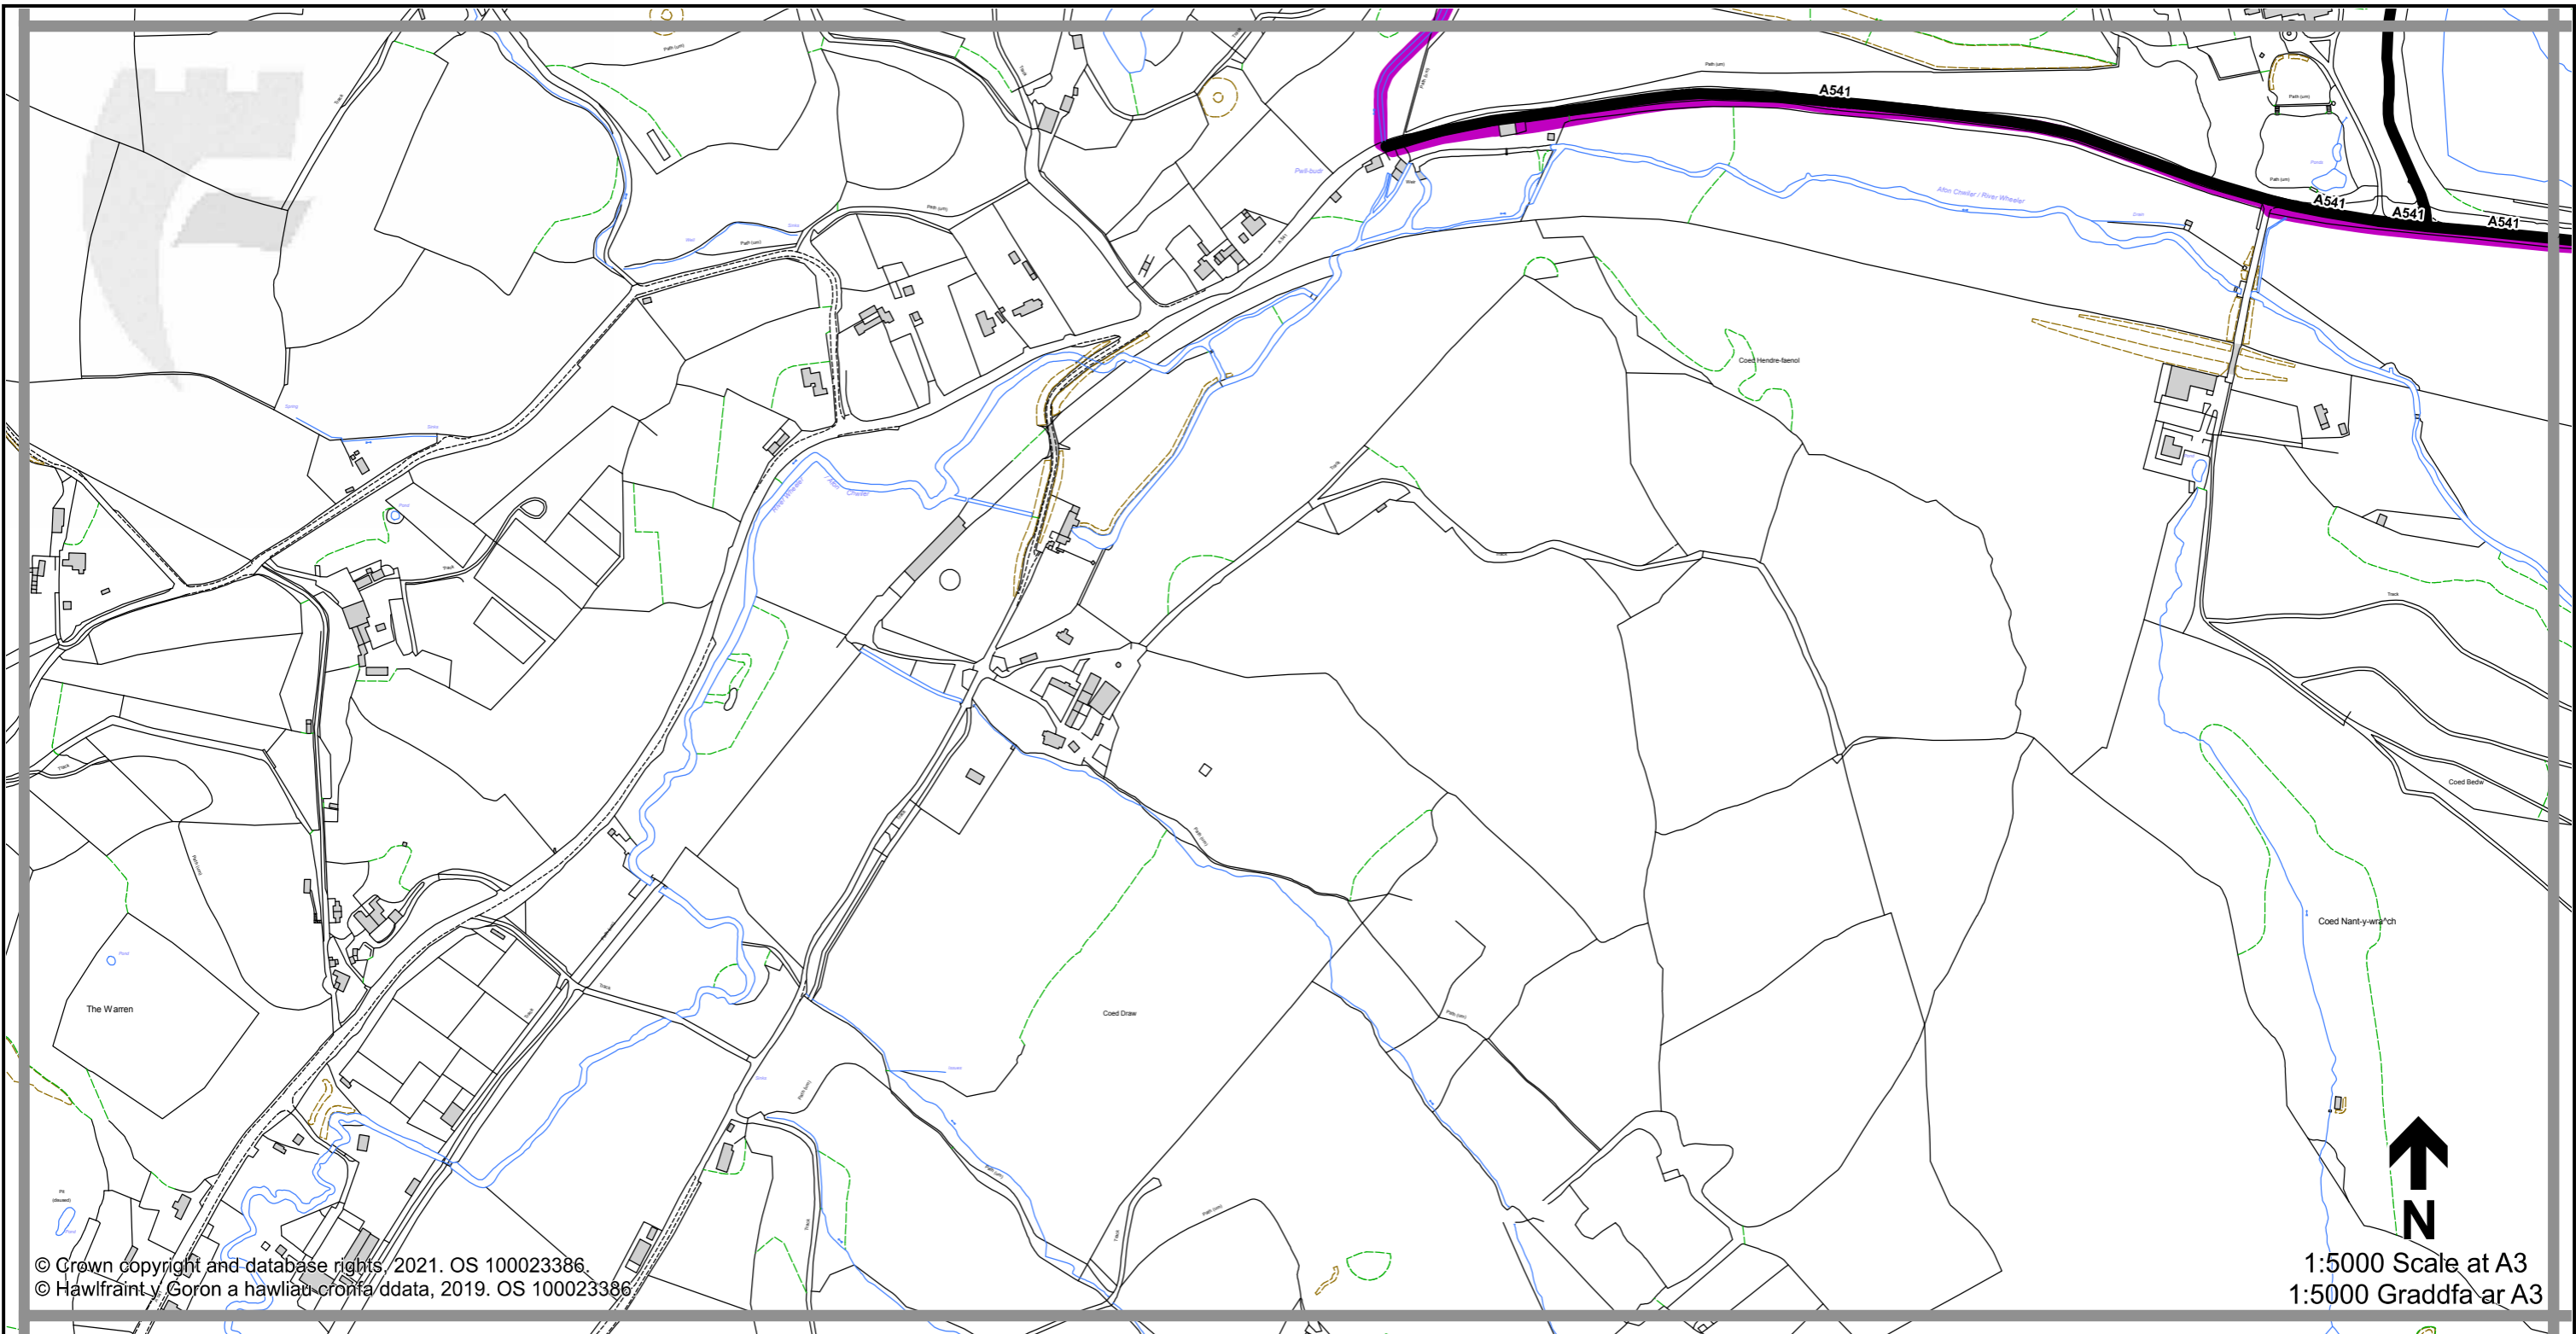

© Crown copyright and database rights, 2021. OS 100023386.
© Hawlfraint y Goron a hawliau cronfa ddata, 2019. OS 100023386

1:5000 Scale at A3
1:5000 Graddfa ar A3

Legend / Eglurhad

- 20 mph / mya
- Restricted Road' (30mph)
  Ffordd Gyfyngedig (30mya)
- 30 mph by Order
  30 mya drwy Orchymyn
- 40 mph / mya
- 50 mph / mya
- National Speed Limit applies
  Terfyn Cyflymder Cenedlaethol yn berthnasol
- Derestricted by Order (National Speed Limit applies)
  Heb Gyfyngiad drwy Orchymyn (Terfyn Cyflymder Cenedlaethol yn berthnasol)
- Roads subject to separate Orders
  Ffyrrd sy'n destun Gorchmynion ar wahân
- County Boundary / Ffin y Sir

THE FLINTSHIRE COUNTY COUNCIL (VARIOUS ROADS) (20MPH, 30MPH, 40MPH, 50MPH AND NATIONAL SPEED LIMITS. RESTRICTED AND DERESTRICTED ROADS) ORDER 2021.

GORCHYMYN (FFYRDD AMRYWIOL) (20MYA, 30MYA, 40MYA, 50MYA A'R TERFYNAU CYFLYMDER CENEDLAETHOL. FFYRDD CYFYNGEDIG A FFYRDD HEB GYFYNGIAD) CYNGOR SIR Y FFLINT 2021.

**Sheet
C19
Dalen**

Sheet Revision Number:
Rhif Adolgiad Y Ddalen: **1**

Sheet Active from:
Dalen yn weithredol o: **03/09/2021**