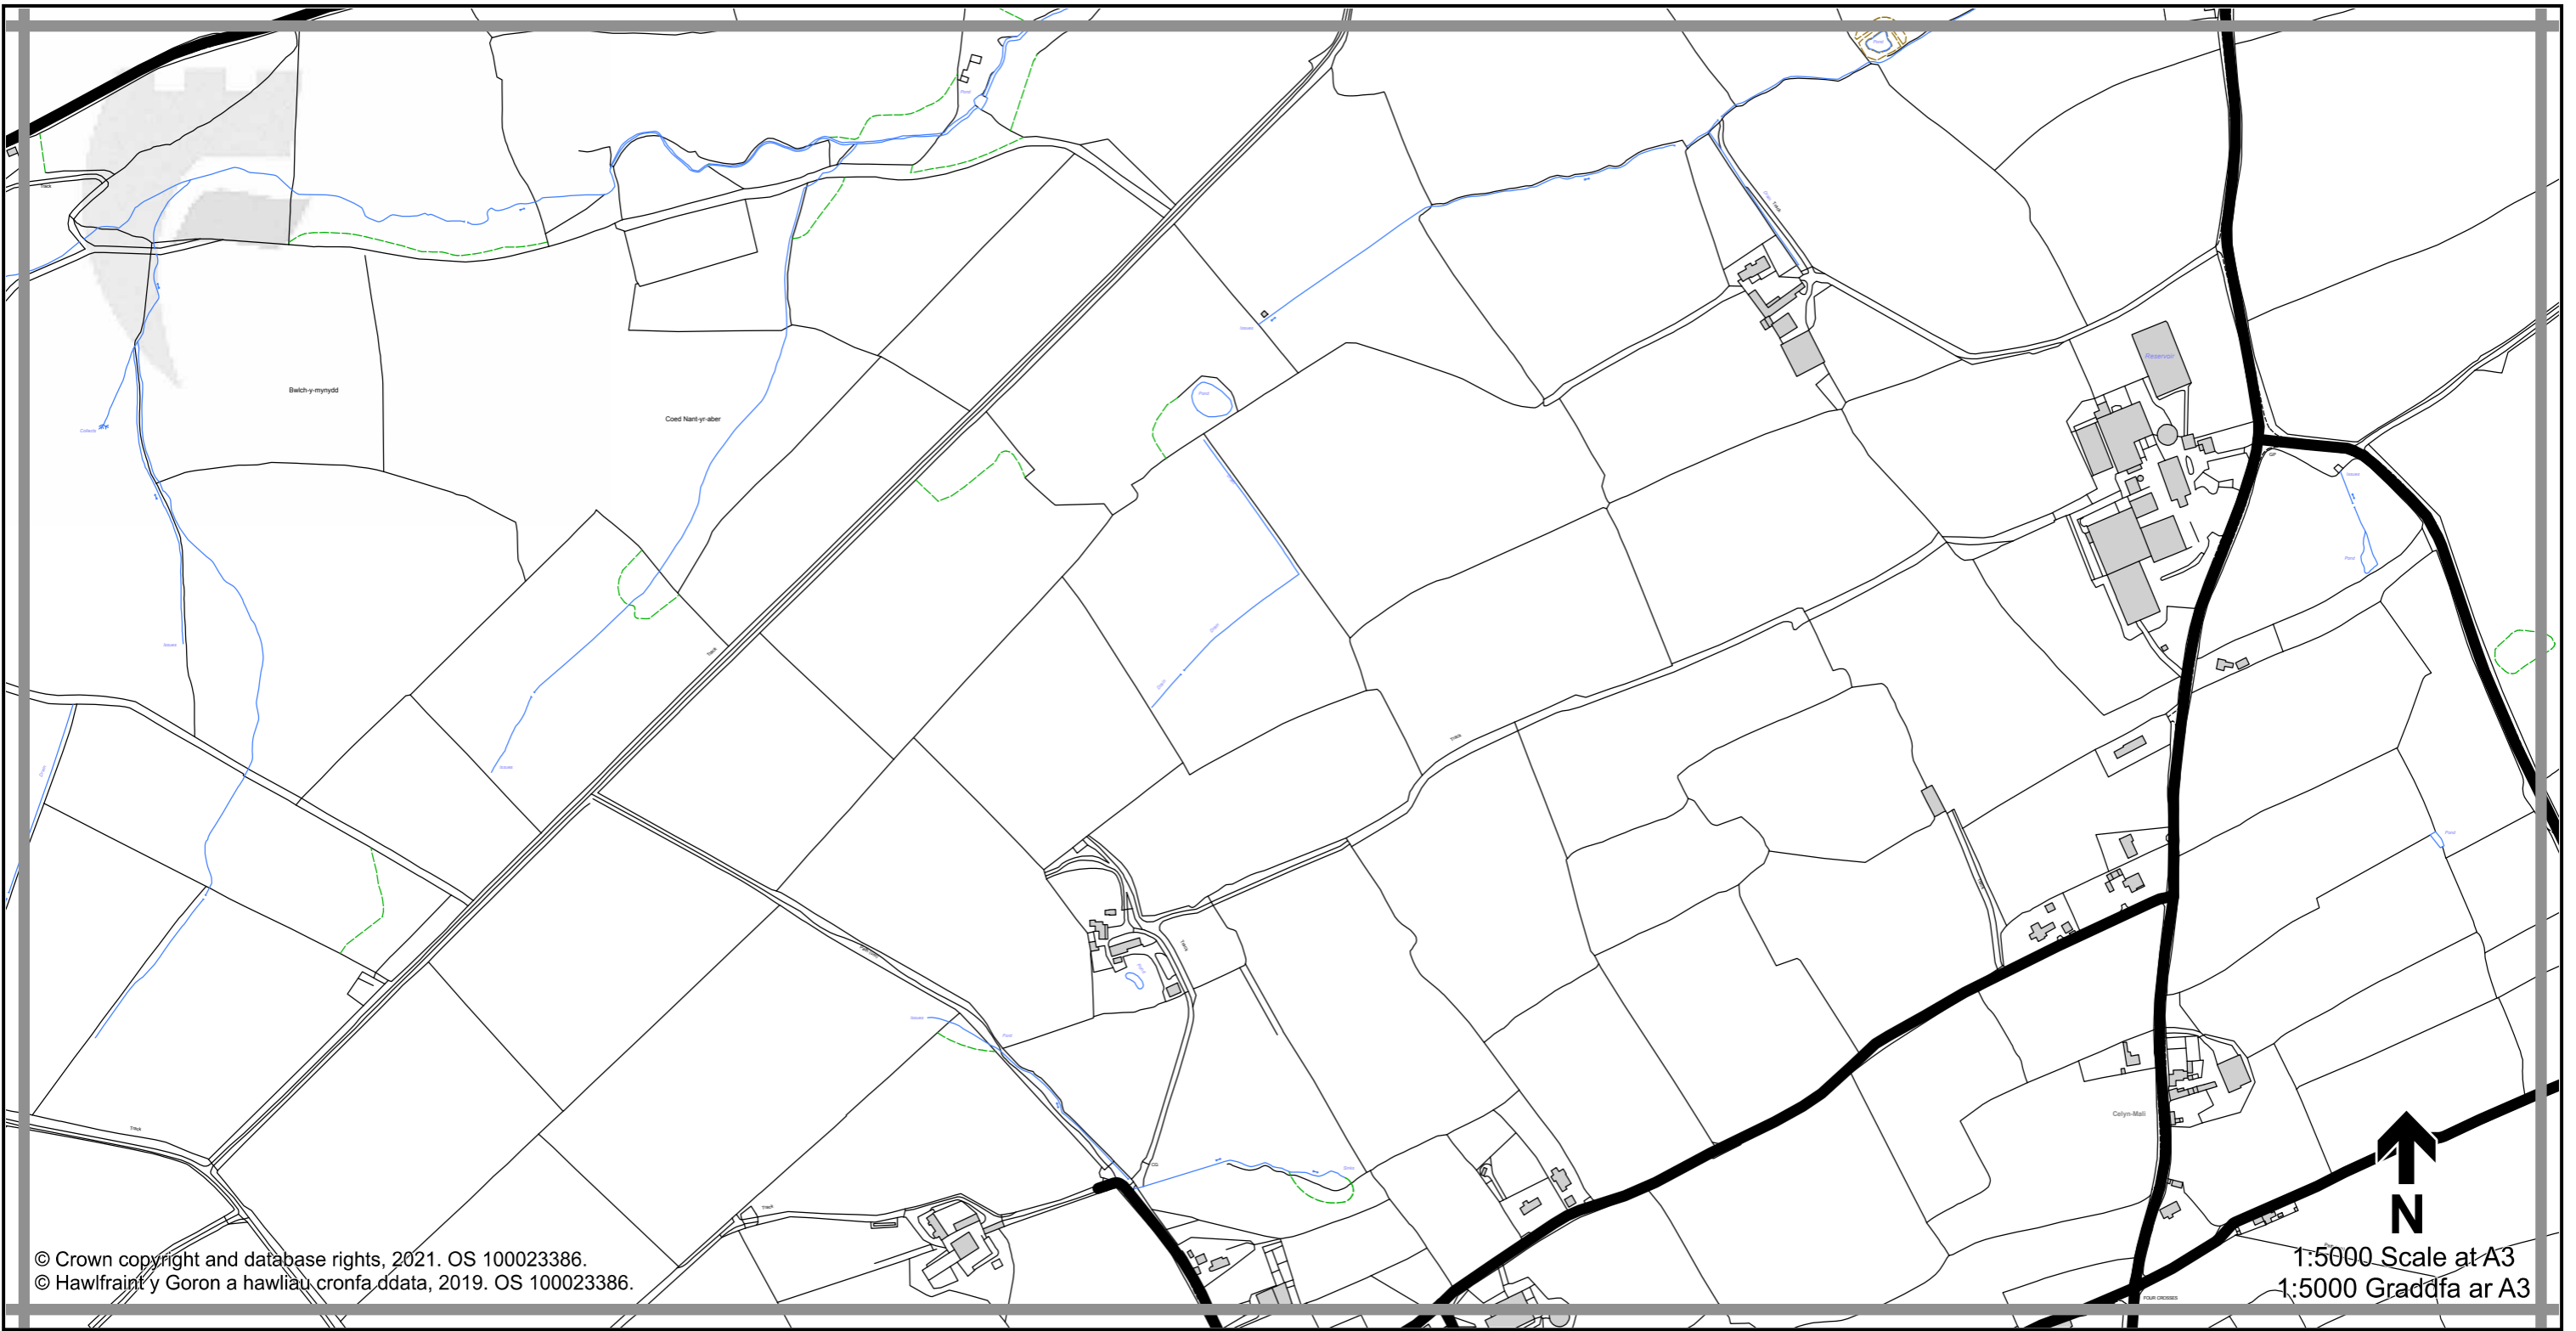

© Crown copyright and database rights, 2021. OS 100023386.
© Hawlfraint y Goron a hawliau cronfa ddata, 2019. OS 100023386.

1:5000 Scale at A3
1:5000 Graddfa ar A3

Legend / Eglurhad

- 20 mph / mya
- Restricted Road' (30mph)
  Ffordd Gyfyngedig (30mya)
- 30 mph by Order
  30 mya drwy Orchymyn
- 40 mph / mya
- 50 mph / mya
- National Speed Limit applies
  Terfyn Cyflymder Cenedlaethol yn berthnasol
- Derestricted by Order (National Speed Limit applies)
  Heb Gyfyngiad drwy Orchymyn (Terfyn Cyflymder Cenedlaethol yn berthnasol)
- Roads subject to separate Orders
  Ffyrdd sy'n destun Gorchmynion ar wahân
- County Boundary / Ffin y Sir

THE FLINTSHIRE COUNTY COUNCIL (VARIOUS ROADS) (20MPH, 30MPH, 40MPH, 50MPH AND NATIONAL SPEED LIMITS. RESTRICTED AND DERESTRICTED ROADS) ORDER 2021.

GORCHYMYN (FFYRDD AMRYWIOL) (20MYA, 30MYA, 40MYA, 50MYA A'R TERFYNAU CYFLYMDER CENEDLAETHOL. FFYRDD CYFYNGEDIG A FFYRDD HEB GYFYNGIAD) CYNGOR SIR Y FFLINT 2021.

Sheet
F14
Dalen

Sheet Revision Number:
Rhif Adolgiad Y Ddalen: 1

Sheet Active from:
Dalen yn weithredol o: 03/09/2021