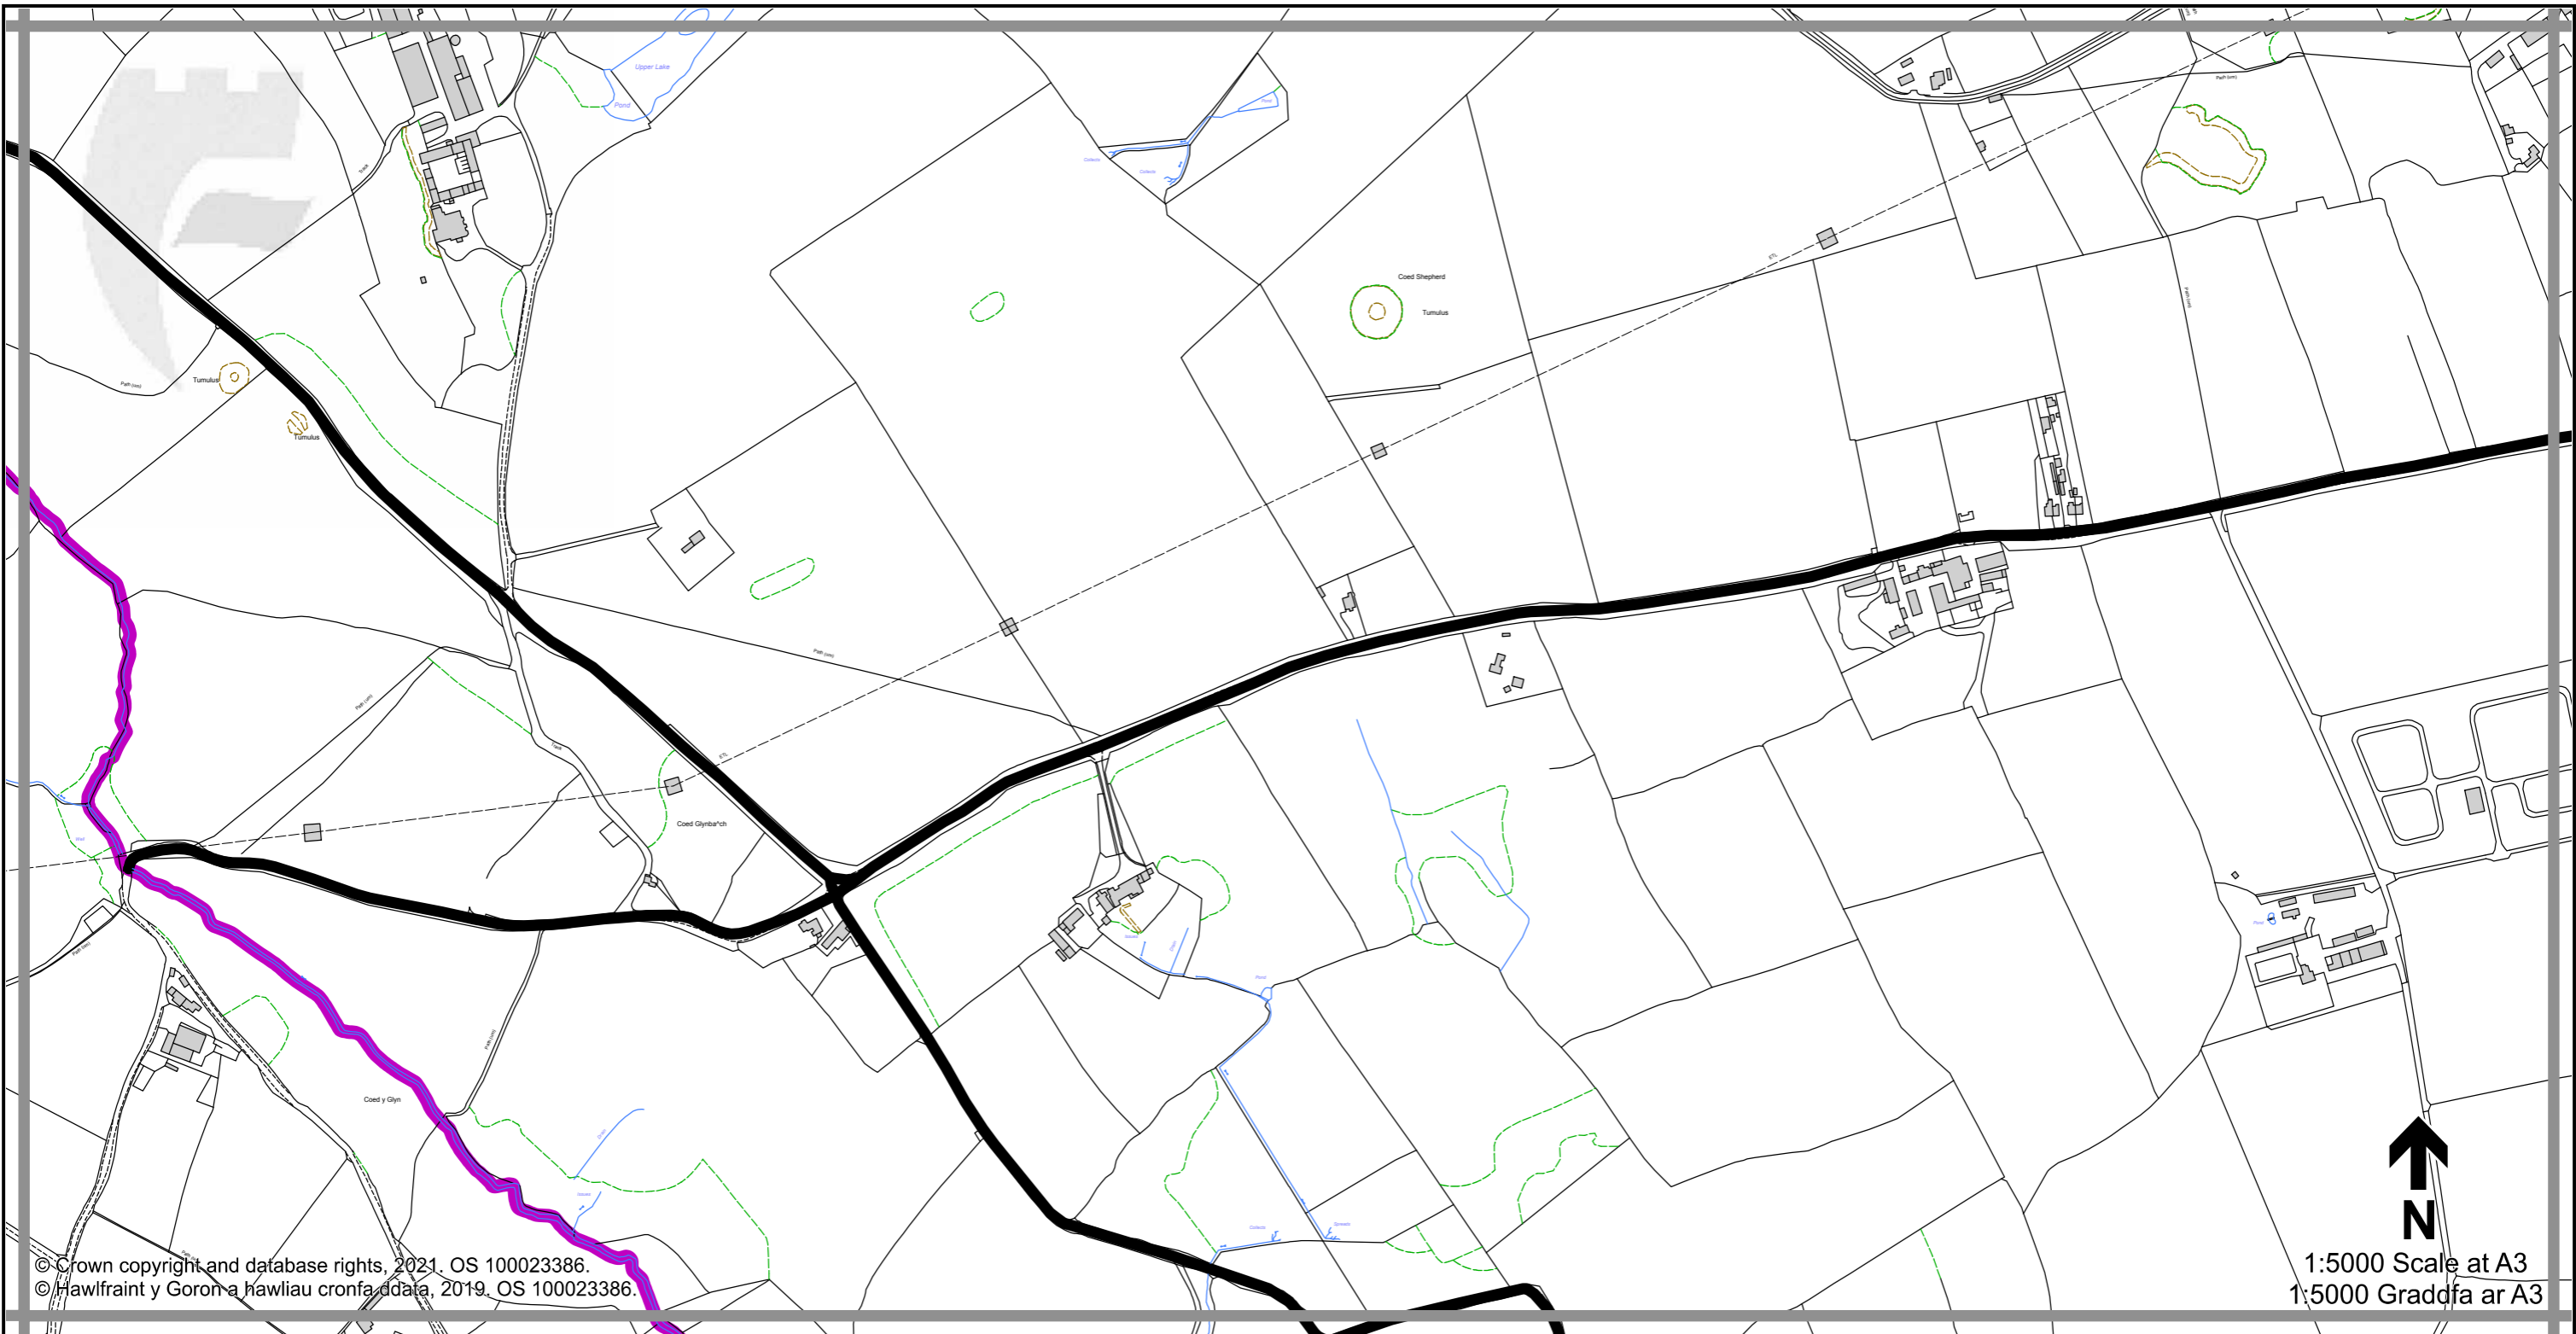

© Crown copyright and database rights, 2021, OS 100023386.
© Hawlfraint y Goron a hawliau cronfa ddata, 2019, OS 100023386.

1:5000 Scale at A3
1:5000 Graddfa ar A3

Legend / Eglurhad

- 20 mph / mya
- Restricted Road' (30mph)
  Ffordd Gyfyngedig (30mya)
- 30 mph by Order
  30 mya drwy Orchymyn
- 40 mph / mya
- 50 mph / mya
- National Speed Limit applies
  Terfyn Cyflymder Cenedlaethol yn berthnasol
- Derestricted by Order (National Speed Limit applies)
  Heb Gyfyngiad drwy Orchymyn (Terfyn Cyflymder Cenedlaethol yn berthnasol)
- Roads subject to separate Orders
  Ffyrdd sy'n destun Gorchmynion ar wahân
- County Boundary / Ffin y Sir

THE FLINTSHIRE COUNTY COUNCIL (VARIOUS ROADS) (20MPH, 30MPH, 40MPH, 50MPH AND NATIONAL SPEED LIMITS. RESTRICTED AND DERESTRICTED ROADS) ORDER 2021.

GORCHYMYN (FFYRDD AMRYWIOL) (20MYA, 30MYA, 40MYA, 50MYA A'R TERFYNAU CYFLYMDER CENEDLAETHOL. FFYRDD CYFYNGEDIG A FFYRDD HEB GYFYNGIAD) CYNGOR SIR Y FFLINT 2021.

**Sheet
C21
Dalen**

Sheet Revision Number:
Rhif Adolgiad Y Ddalen: **1**
Sheet Active from:
Dalen yn weithredol o: **03/09/2021**