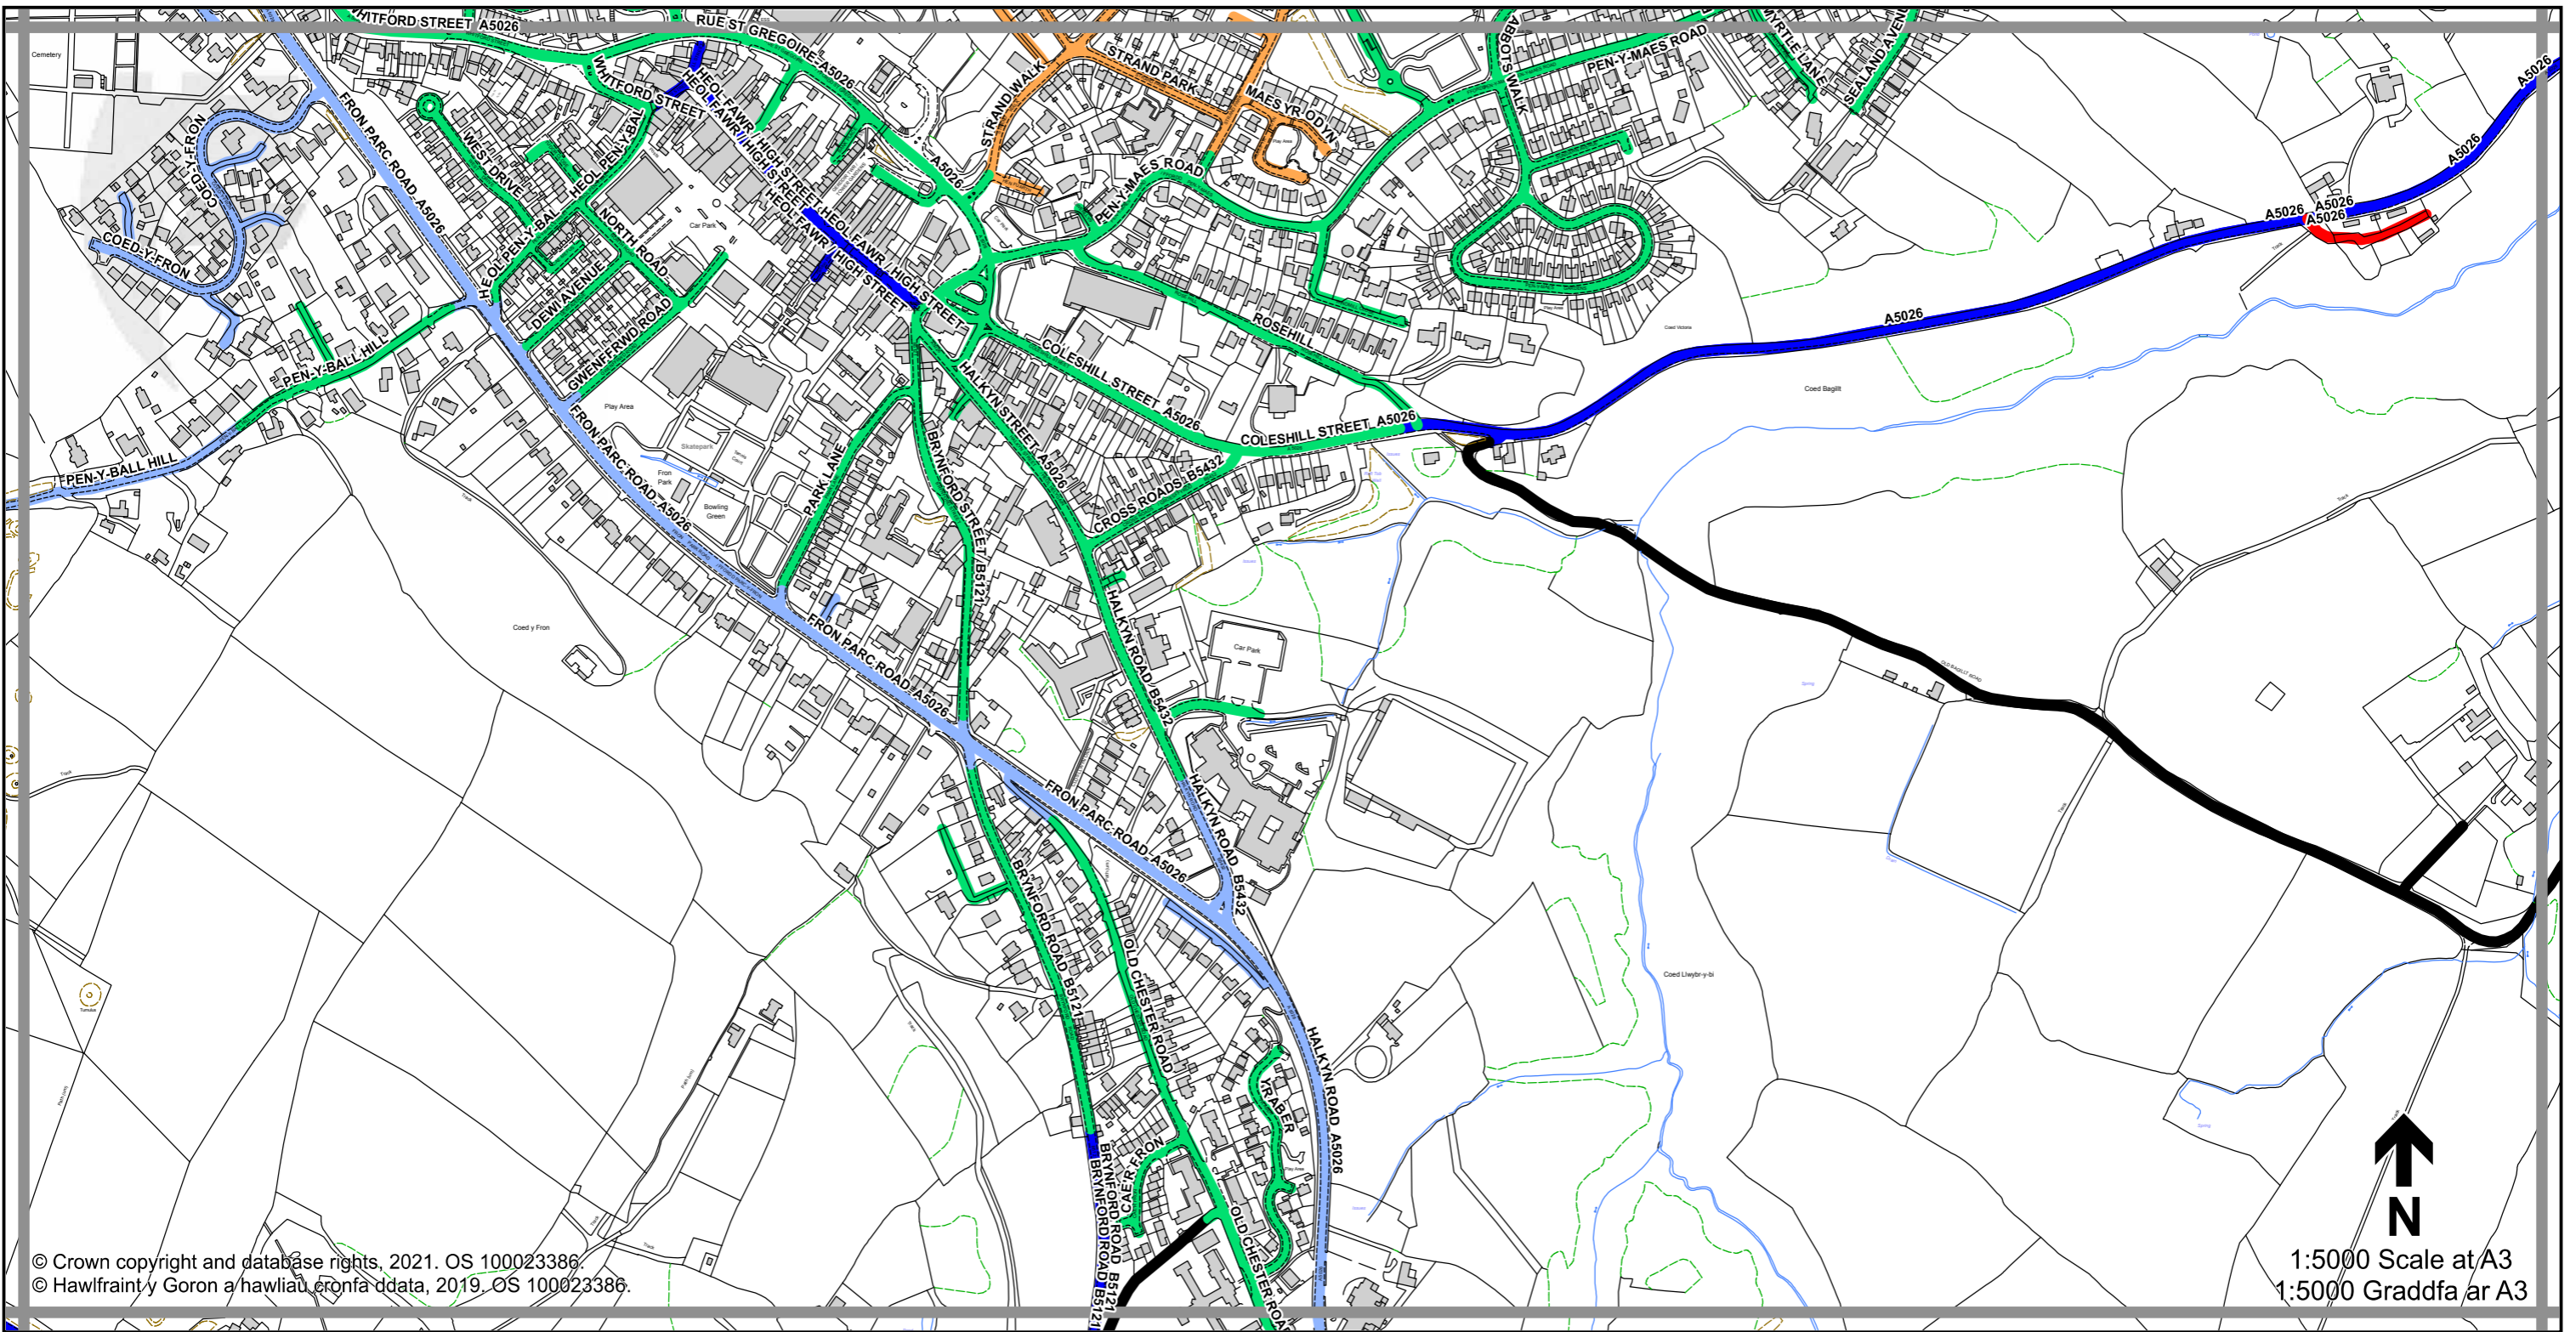

© Crown copyright and database rights, 2021. OS 100023386.
© Hawlfraint y Goron a hawliau cronfa ddata, 2019. OS 100023386.

1:5000 Scale at A3
1:5000 Graddfa ar A3

Legend / Eglurhad

- 20 mph / mya
- Restricted Road' (30mph)
  Ffordd Gyfyngedig (30mya)
- 30 mph by Order
  30 mya drwy Orchymyn
- 40 mph / mya
- 50 mph / mya
- National Speed Limit applies
  Terfyn Cyflymder Cenedlaethol yn berthnasol
- Derestricted by Order (National Speed Limit applies)
  Heb Gyfyngiad drwy Orchymyn (Terfyn Cyflymder Cenedlaethol yn berthnasol)
- Roads subject to separate Orders
  Ffyrdd sy'n destun Gorchmynion ar wahân
- County Boundary / Ffin y Sir

THE FLINTSHIRE COUNTY COUNCIL (VARIOUS ROADS) (20MPH, 30MPH, 40MPH, 50MPH AND NATIONAL SPEED LIMITS. RESTRICTED AND DERESTRICTED ROADS) ORDER 2021.

GORCHYMYN (FFYRDD AMRYWIOL) (20MYA, 30MYA, 40MYA, 50MYA A'R TERFYNAU CYFLYMDER CENEDLAETHOL. FFYRDD CYFYNGEDIG A FFYRDD HEB GYFYNGIAD) CYNGOR SIR Y FFLINT 2021.

Sheet
G23
Dalen

Sheet Revision Number:
Rhif Adolgiad Y Ddalen: **1**

Sheet Active from:
Dalen yn weithredol o: **03/09/2021**