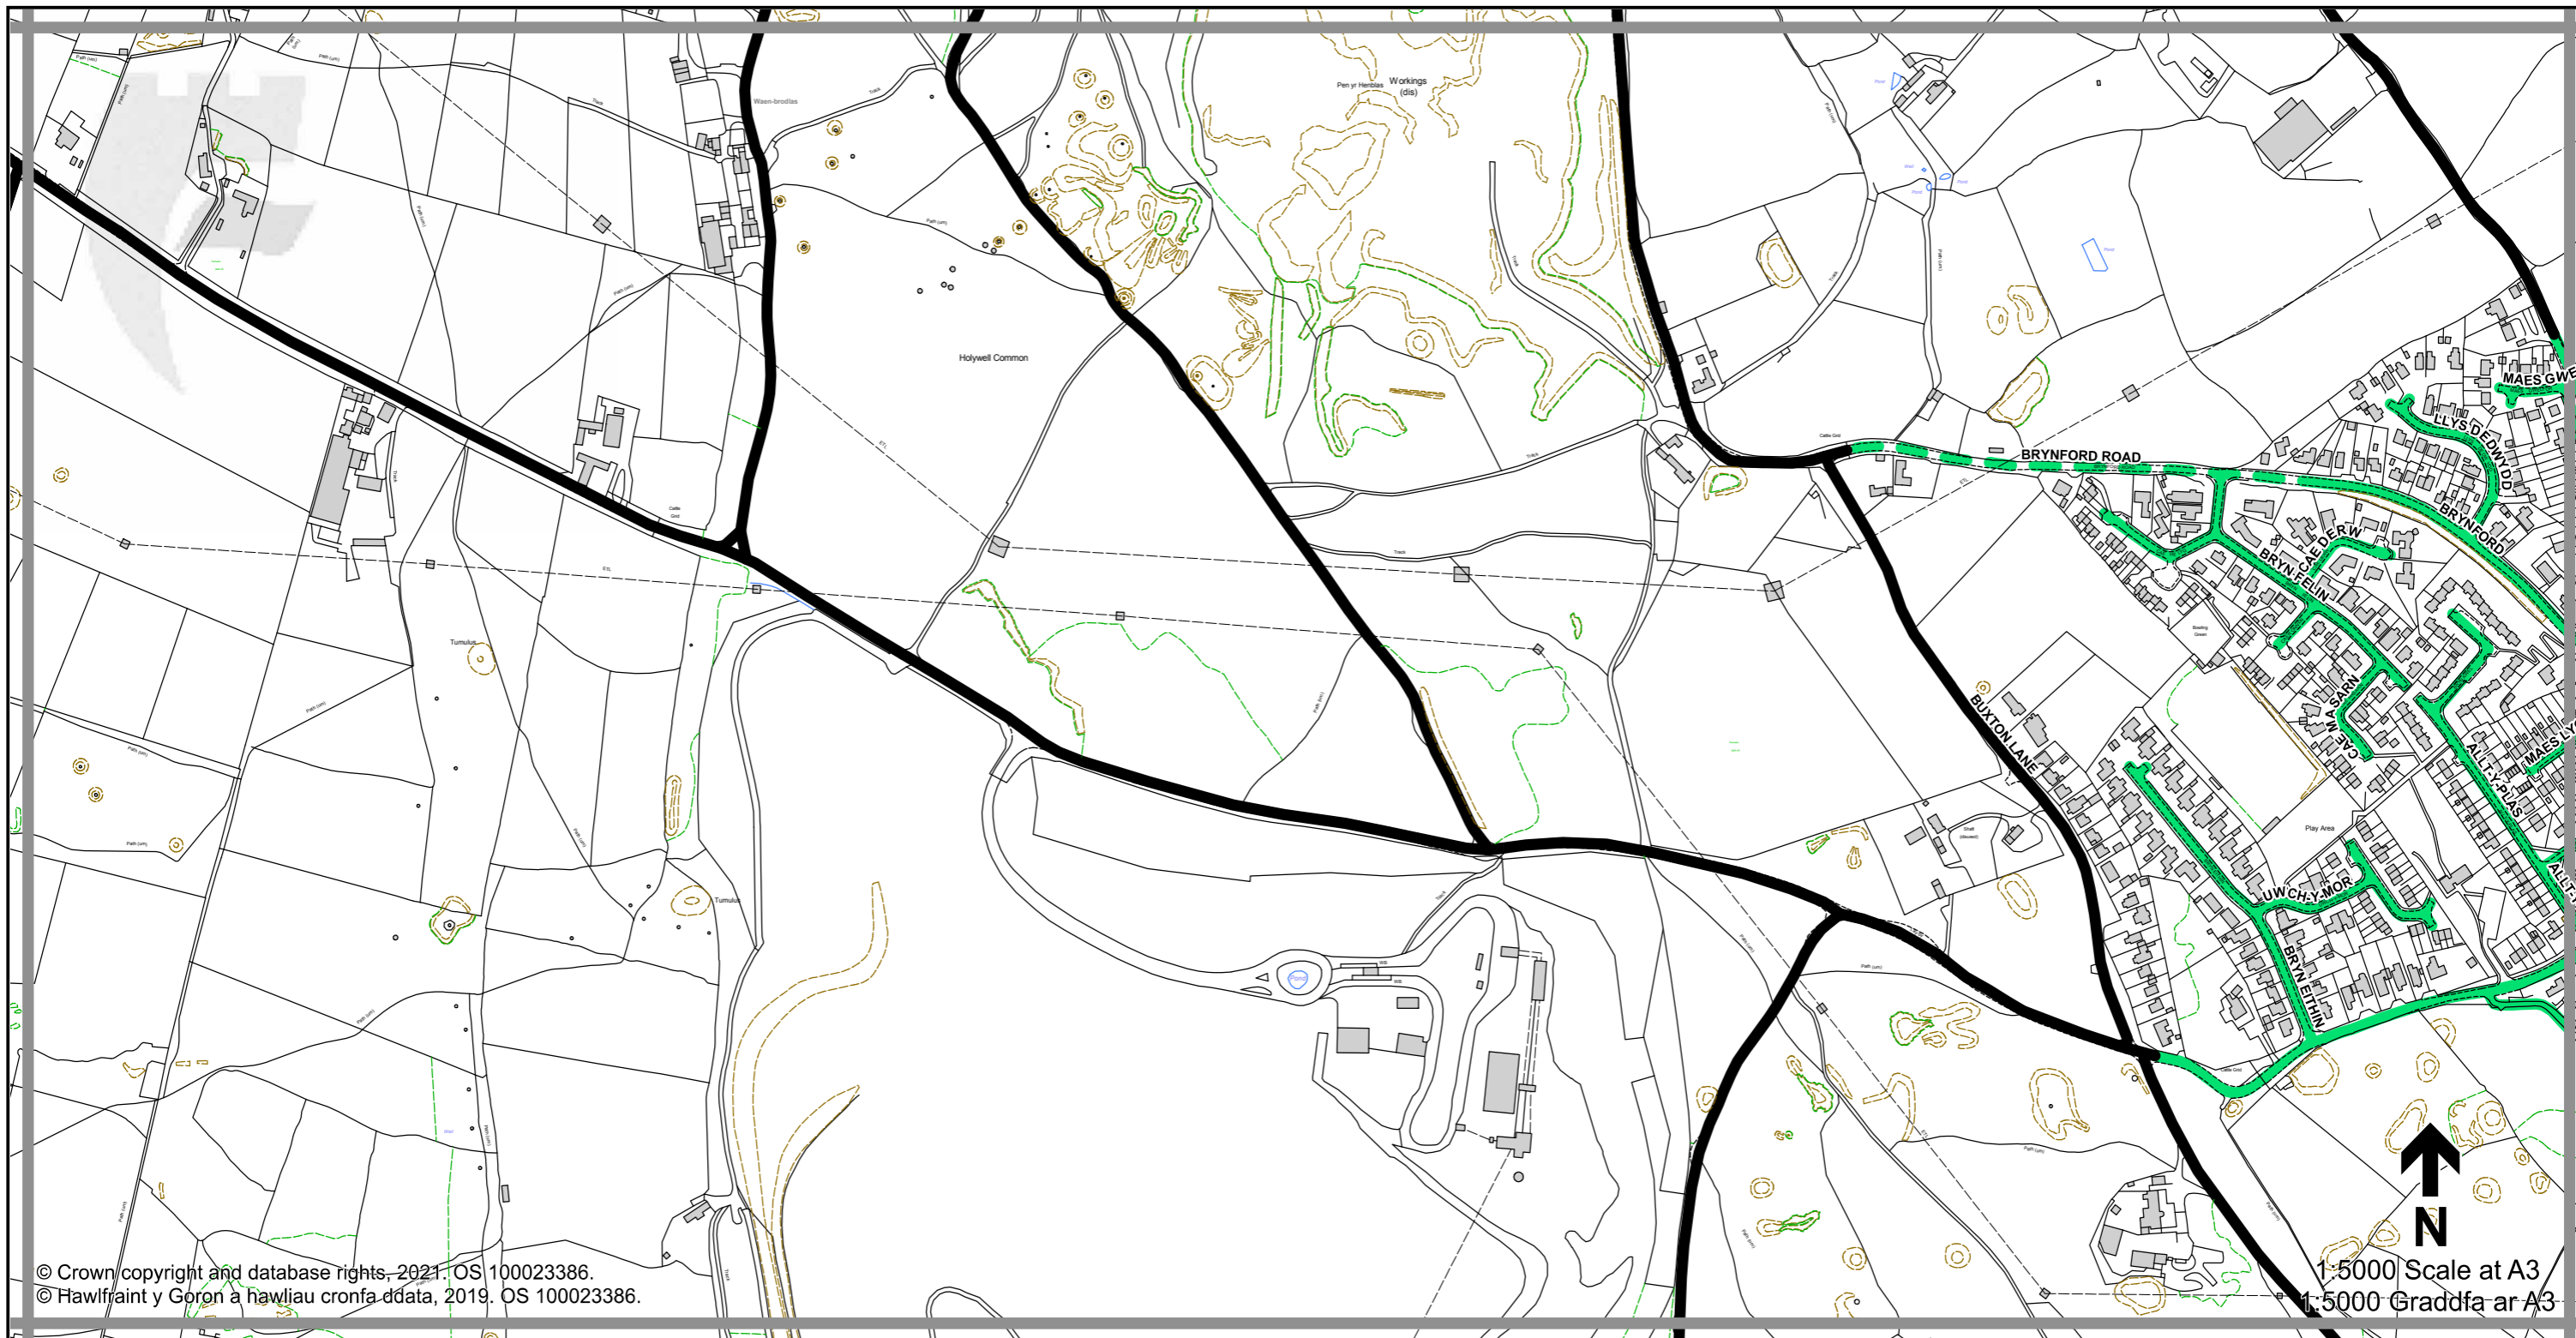

© Crown copyright and database rights, 2021. OS 100023386.
© Hawlfraint y Goron a hawliau cronfa ddata, 2019. OS 100023386.

1:5000 Scale at A3
1:5000 Graddfa ar A3

Legend / Eglurhad

- 20 mph / mya
- Restricted Road' (30mph)
  Ffordd Gyfyngedig (30mya)
- 30 mph by Order
  30 mya drwy Orchymyn
- 40 mph / mya
- 50 mph / mya
- National Speed Limit applies
  Terfyn Cyflymder Cenedlaethol yn berthnasol
- Derestricted by Order (National Speed Limit applies)
  Heb Gyfyngiad drwy Orchymyn (Terfyn Cyflymder Cenedlaethol yn berthnasol)
- Roads subject to separate Orders
  Ffyrdd sy'n destun Gorchmynion ar wahân
- County Boundary / Ffin y Sir

**THE FLINTSHIRE COUNTY COUNCIL (VARIOUS ROADS)
(20MPH, 30MPH, 40MPH, 50MPH AND NATIONAL SPEED LIMITS.
RESTRICTED AND DERESTRICTED ROADS) ORDER 2021.**

**GORCHYMYN (FFYRDD AMRYWIOL) (20MYA, 30MYA, 40MYA,
50MYA A'R TERFYNAU CYFLYMDER CENEDLAETHOL.
FFYRDD CYFYNGEDIG A FFYRDD HEB GYFYNGIAD)
CYNGOR SIR Y FFLINT 2021.**

**Sheet
G20
Dalen**

Sheet Revision Number: **1**
Rhif Adolgiad Y Ddalen:
Sheet Active from: **03/09/2021**
Dalen yn weithredol o: