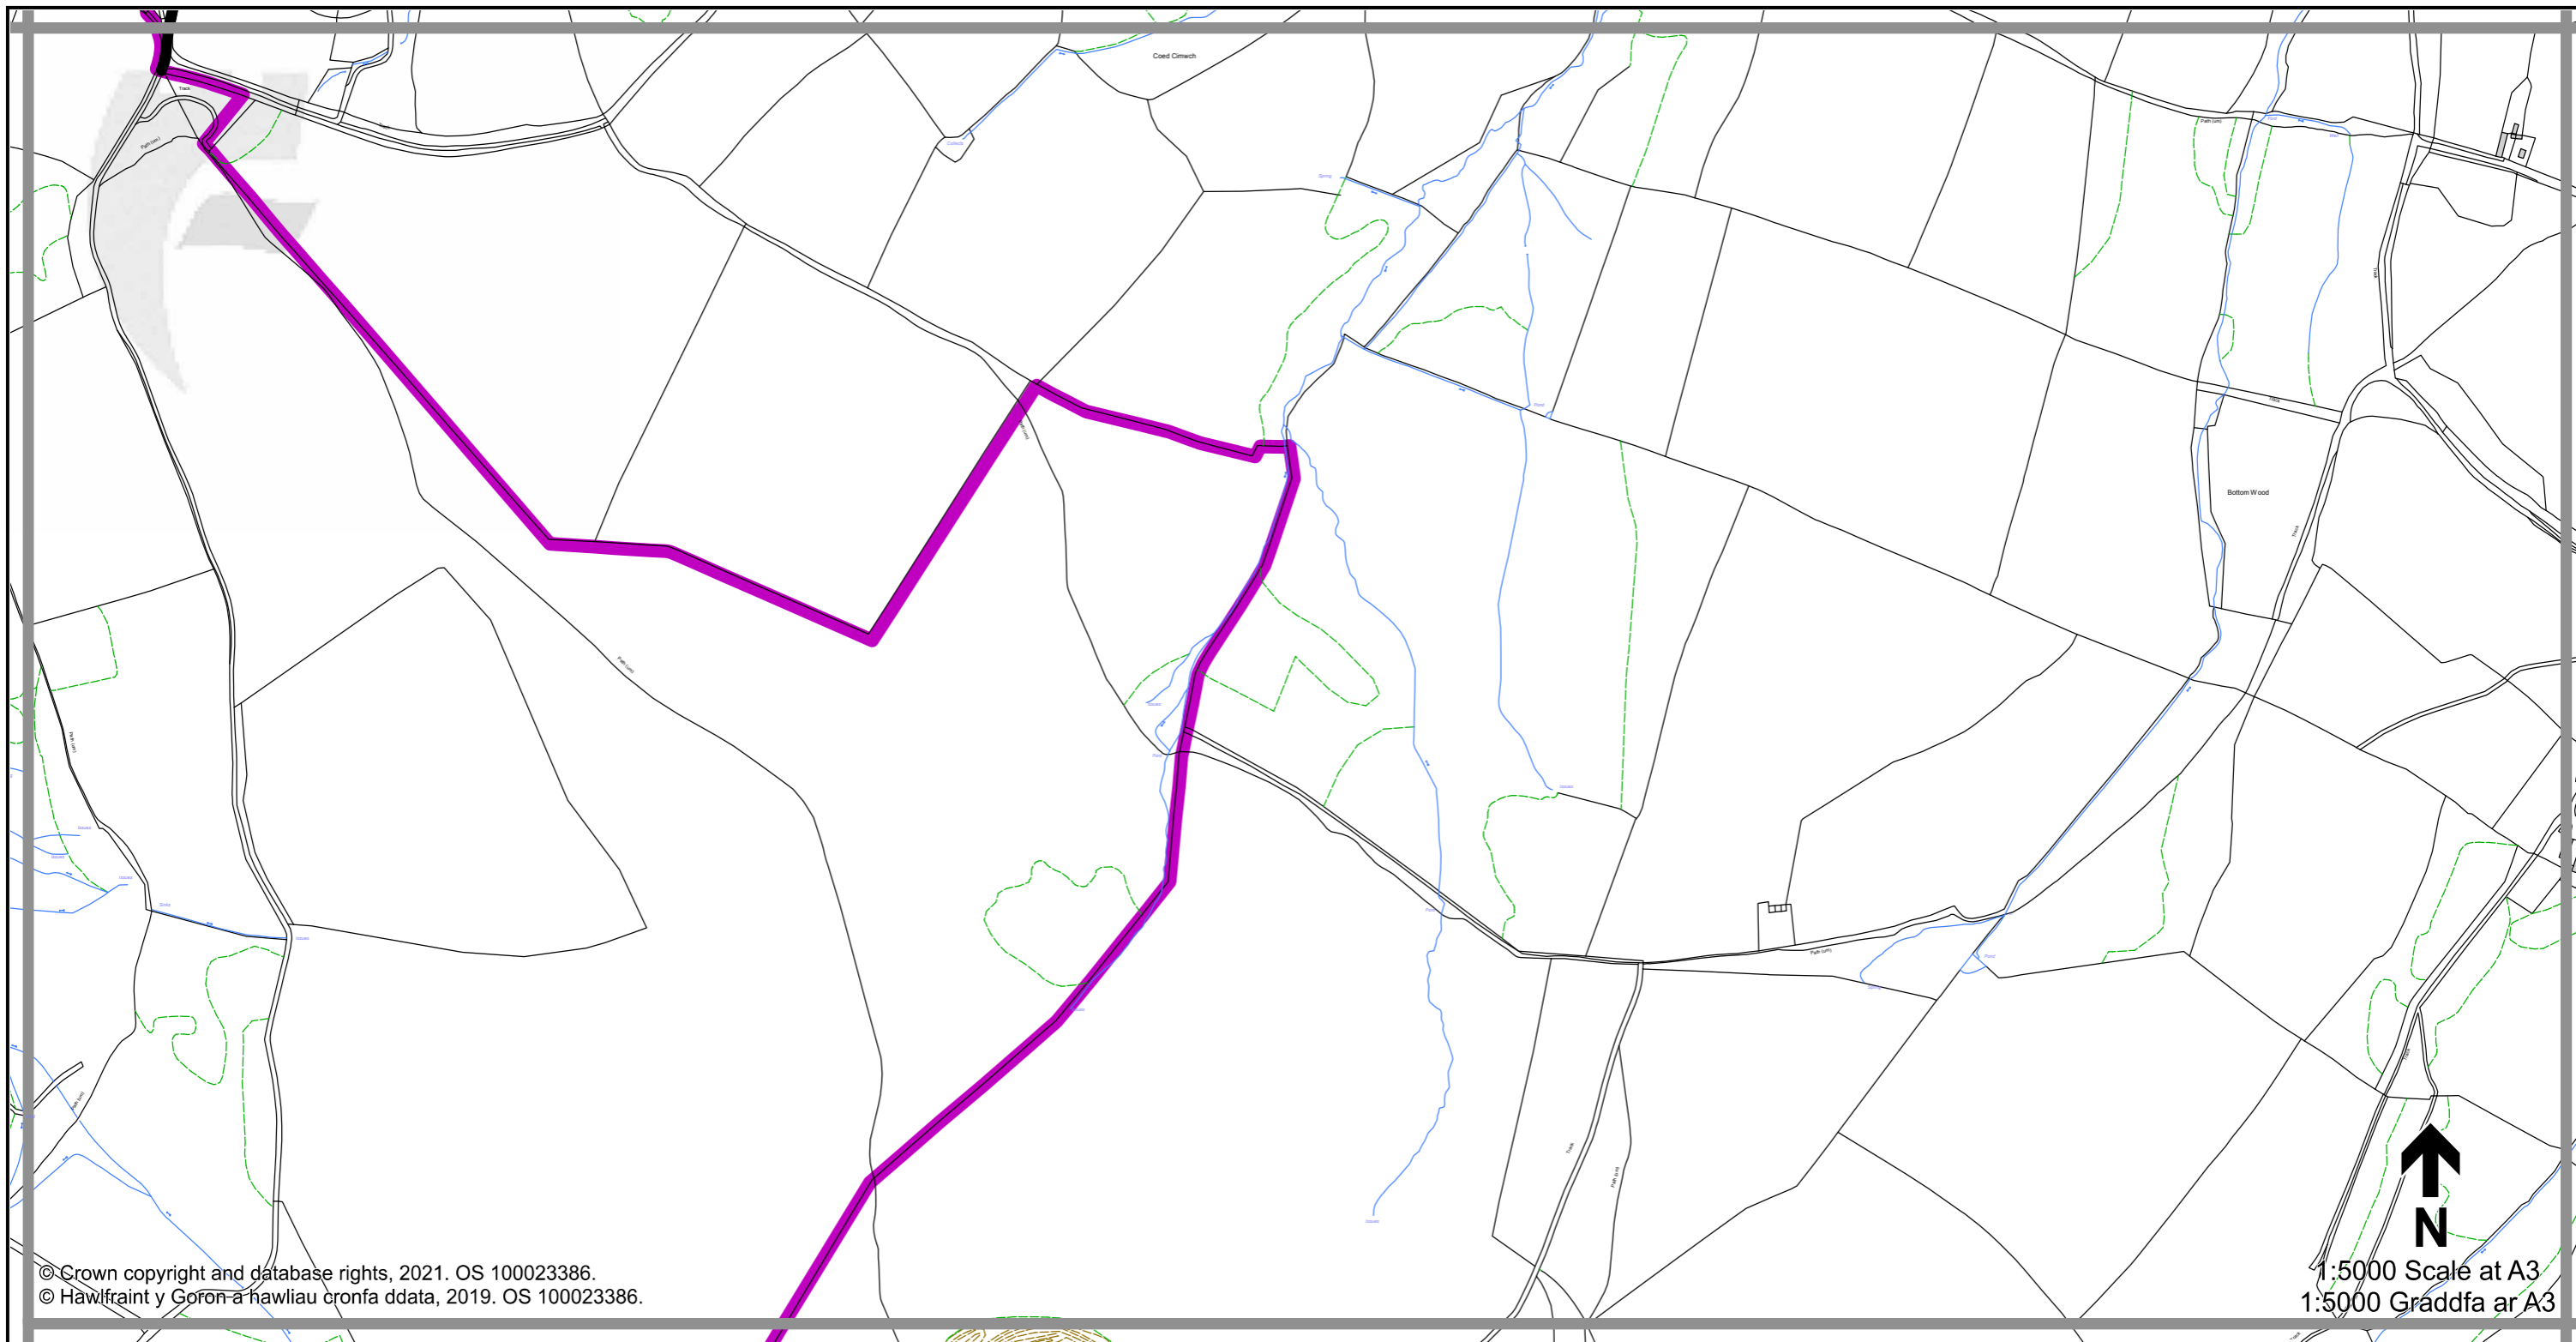

© Crown copyright and database rights, 2021. OS 100023386.
© Hawlfraint y Goron a hawliau cronfa ddata, 2019. OS 100023386.

1:5000 Scale at A3
1:5000 Graddfa ar A3

Legend / Eglurhad

- 20 mph / mya
- Restricted Road' (30mph)
  Ffordd Gyfyngedig (30mya)
- 30 mph by Order
  30 mya drwy Orchymyn
- 40 mph / mya
- 50 mph / mya
- National Speed Limit applies
  Terfyn Cyflymder Cenedlaethol yn berthnasol
- Derestricted by Order (National Speed Limit applies)
  Heb Gyfyngiad drwy Orchymyn (Terfyn Cyflymder Cenedlaethol yn berthnasol)
- Roads subject to separate Orders
  Ffyrdd sy'n destun Gorchmynion ar wahân
- County Boundary / Ffin y Sir

**THE FLINTSHIRE COUNTY COUNCIL (VARIOUS ROADS)
(20MPH, 30MPH, 40MPH, 50MPH AND NATIONAL SPEED LIMITS.
RESTRICTED AND DERESTRICTED ROADS) ORDER 2021.**

**GORCHYMYN (FFYRDD AMRYWIOL) (20MYA, 30MYA, 40MYA,
50MYA A'R TERFYNAU CYFLYMDER CENEDLAETHOL.
FFYRDD CYFYNGEDIG A FFYRDD HEB GYFYNGIAD)
CYNGOR SIR Y FFLINT 2021.**

**Sheet
D16
Dalen**

**Sheet Revision Number:
Rhif Adolgiad Y Ddalen: 1**
**Sheet Active from:
Dalen yn weithredol o: 03/09/2021**