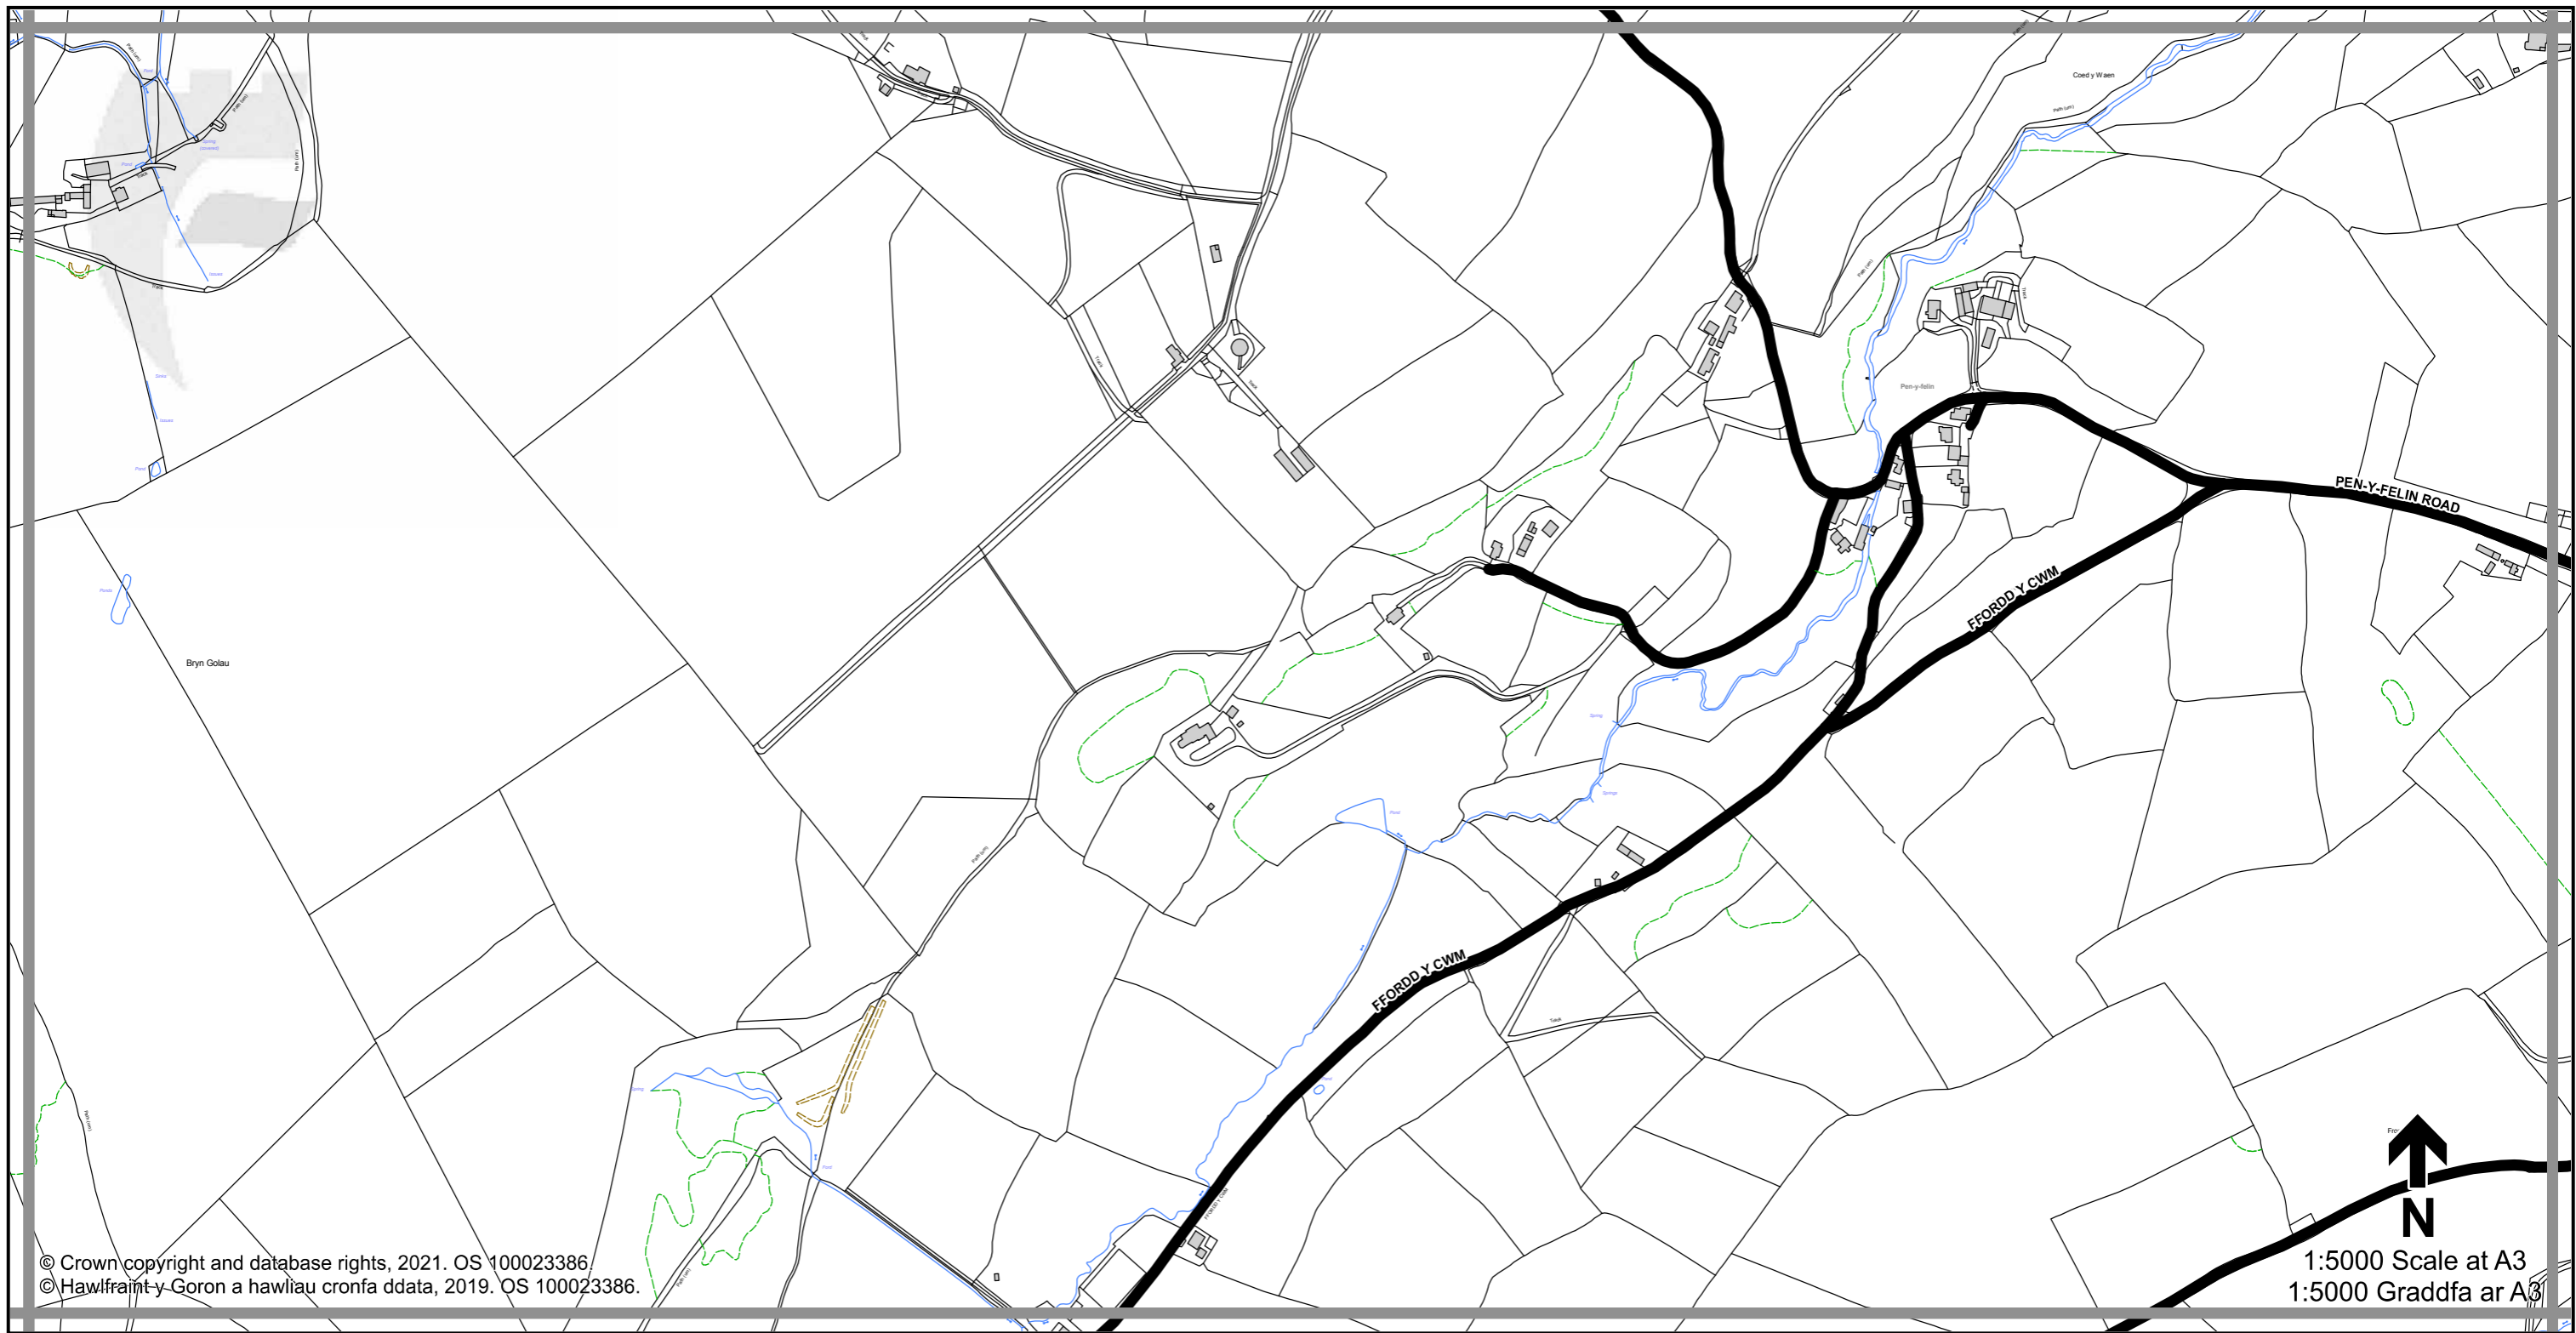

Legend / Eglurhad

- 20 mph / mya
- Restricted Road' (30mph)
  Ffordd Gyfyngedig (30mya)
- 30 mph by Order
  30 mya drwy Orchymyn
- 40 mph / mya
- 50 mph / mya
- National Speed Limit applies
  Terfyn Cyflymder Cenedlaethol yn berthnasol
- Derestricted by Order (National Speed Limit applies)
  Heb Gyfyngiad drwy Orchymyn (Terfyn Cyflymder Cenedlaethol yn berthnasol)
- Roads subject to separate Orders
  Ffyrdd sy'n destun Gorchmynion ar wahân
- County Boundary / Ffin y Sir

THE FLINTSHIRE COUNTY COUNCIL (VARIOUS ROADS) (20MPH, 30MPH, 40MPH, 50MPH AND NATIONAL SPEED LIMITS. RESTRICTED AND DERESTRICTED ROADS) ORDER 2021.

GORCHYMYN (FFYRDD AMRYWIOL) (20MYA, 30MYA, 40MYA, 50MYA A'R TERFYNAU CYFLYMDER CENEDLAETHOL. FFYRDD CYFYNGEDIG A FFYRDD HEB GYFYNGIAD) CYNGOR SIR Y FFLINT 2021.

**Sheet
E17
Dalen**

Sheet Revision Number: **1**
Rhif Adolgiad Y Ddalen:
Sheet Active from: **03/09/2021**
Dalen yn weithredol o: