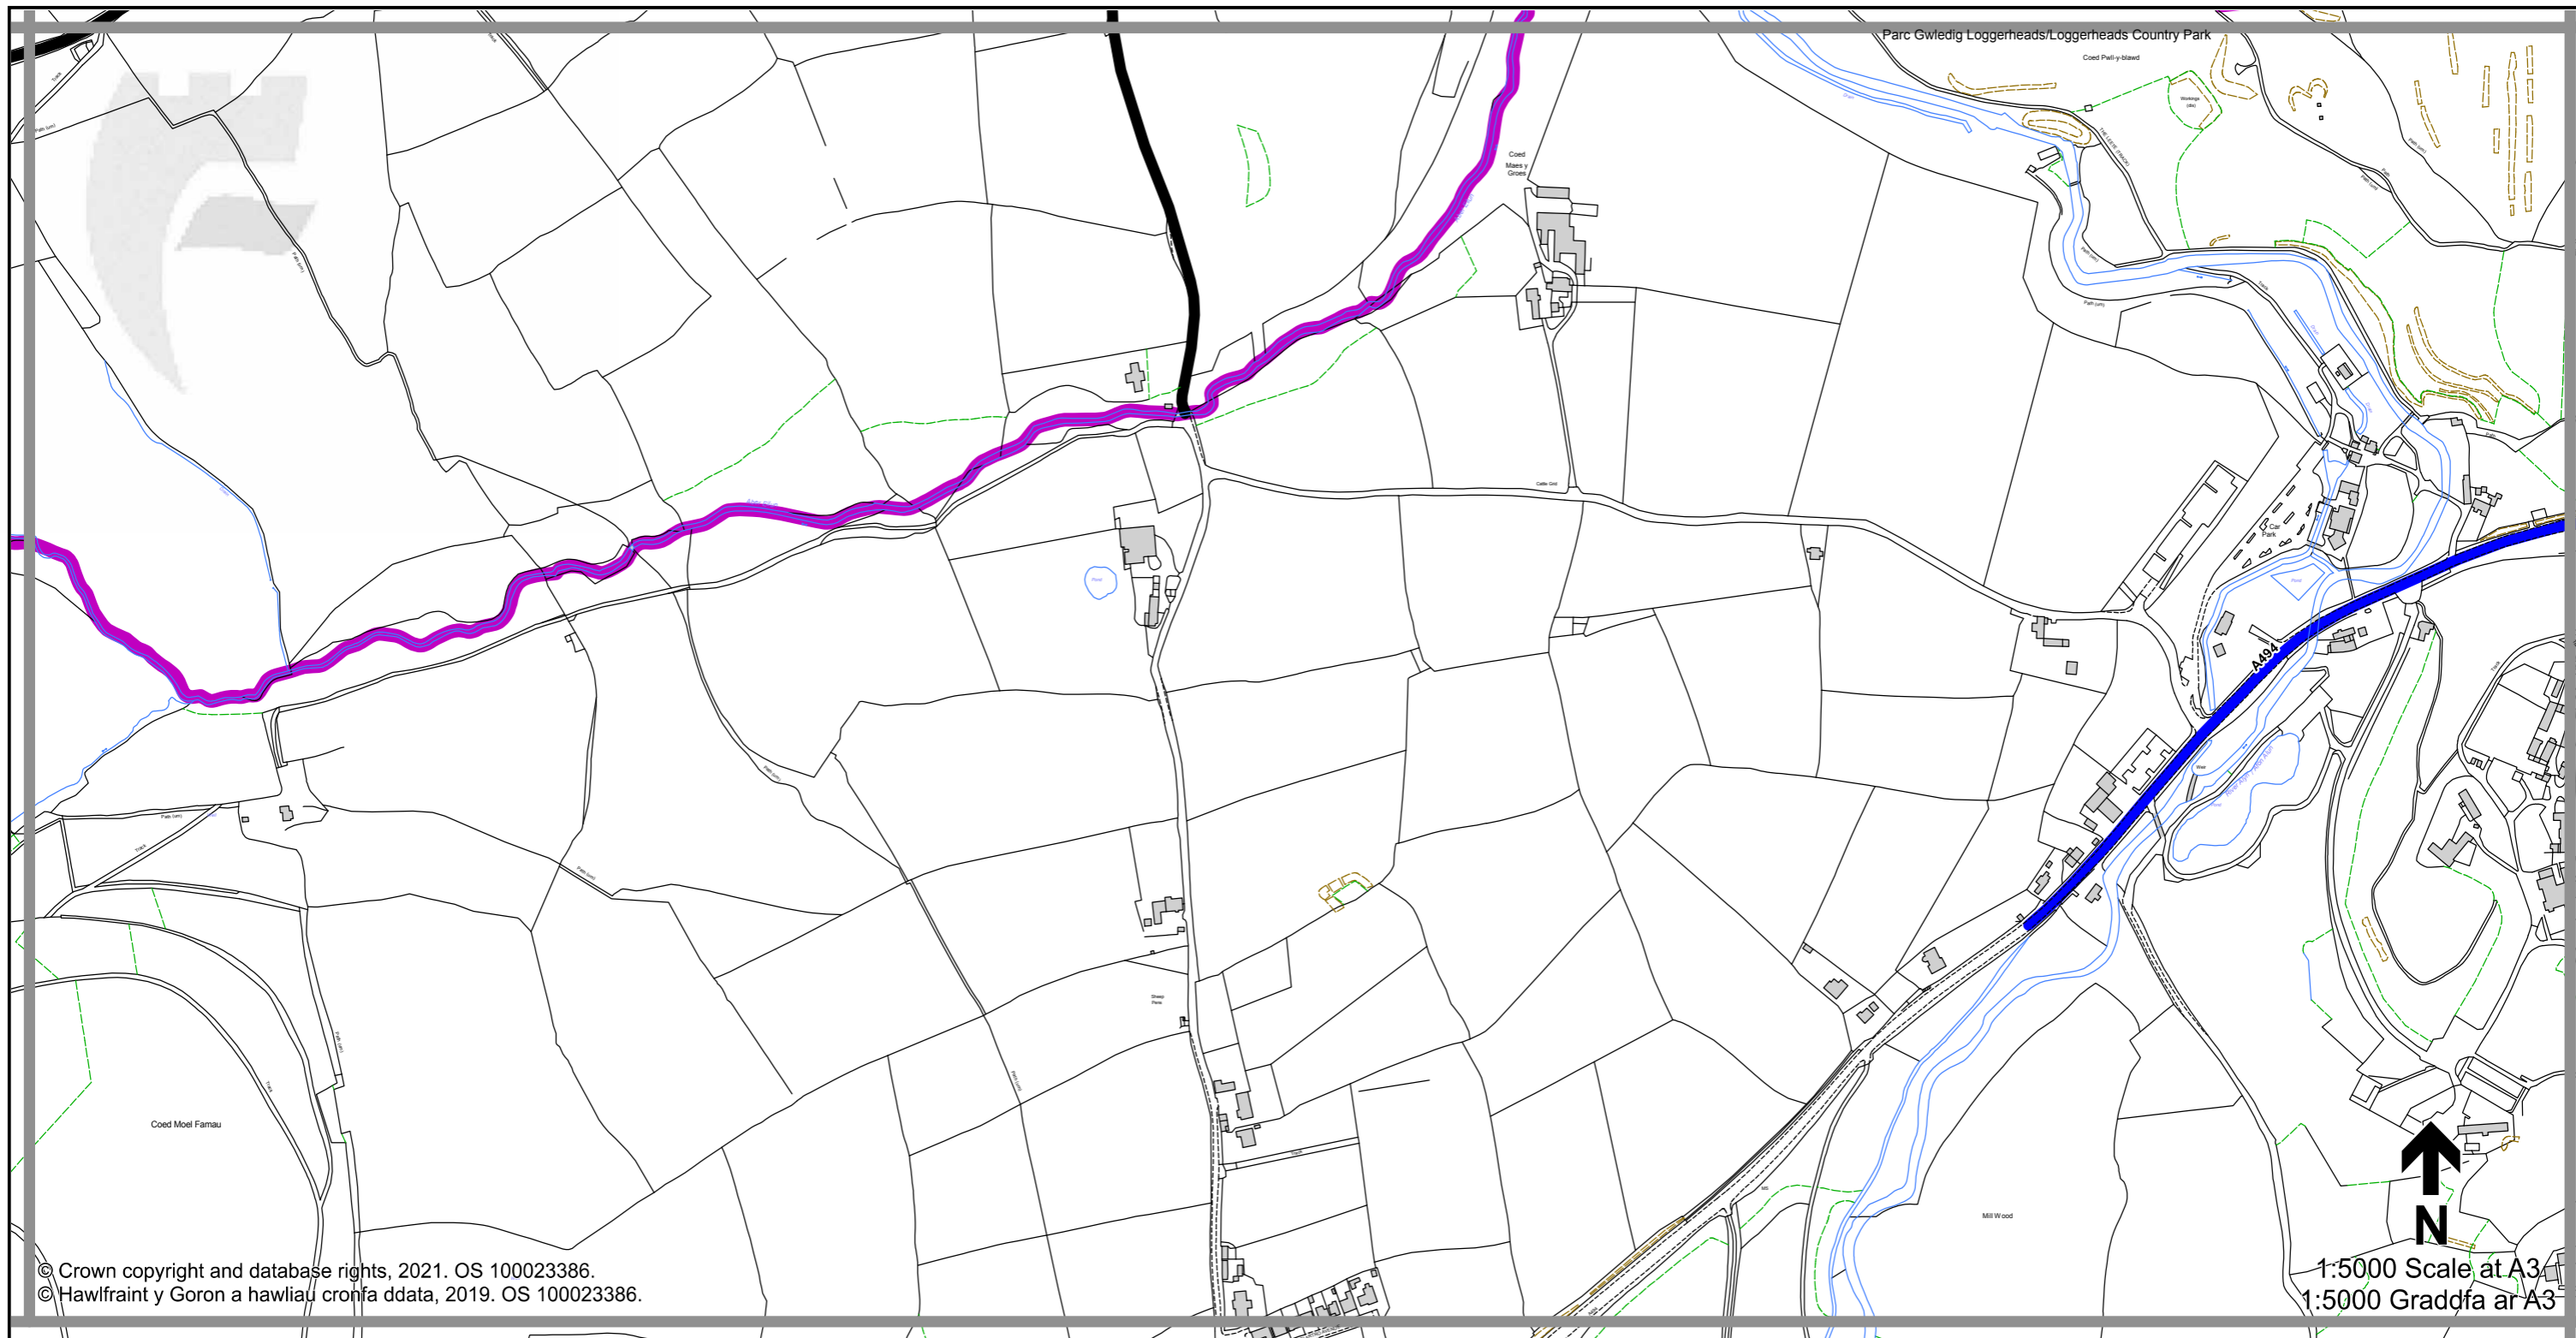

Legend / Eglurhad

20 mph / mya	National Speed Limit applies Terfyn Cyflymder Cenedlaethol yn berthnasol
Restricted Road' (30mph) Ffordd Gyfyngedig (30mya)	Derestricted by Order (National Speed Limit applies) Heb Gyfyngiad drwy Orchymyn (Terfyn Cyflymder Cenedlaethol yn berthnasol)
30 mph by Order 30 mya drwy Orchymyn	Roads subject to separate Orders Ffyrdd sy'n destun Gorchmynion ar wahân
40 mph / mya	County Boundary / Ffin y Sir
50 mph / mya	

THE FLINTSHIRE COUNTY COUNCIL (VARIOUS ROADS) (20MPH, 30MPH, 40MPH, 50MPH AND NATIONAL SPEED LIMITS. RESTRICTED AND DERESTRICTED ROADS) ORDER 2021.

GORCHYMYN (FFYRDD AMRYWIOL) (20MYA, 30MYA, 40MYA, 50MYA A'R TERFYNAU CYFLYMDER CENEDLAETHOL. FFYRDD CYFYNGEDIG A FFYRDD HEB GYFYNGIAD) CYNGOR SIR Y FFLINT 2021.

Sheet
G10
Dalen

Sheet Revision Number:
Rhif Adolgiad Y Ddalen: **1**
Sheet Active from:
Dalen yn weithredol o: **03/09/2021**