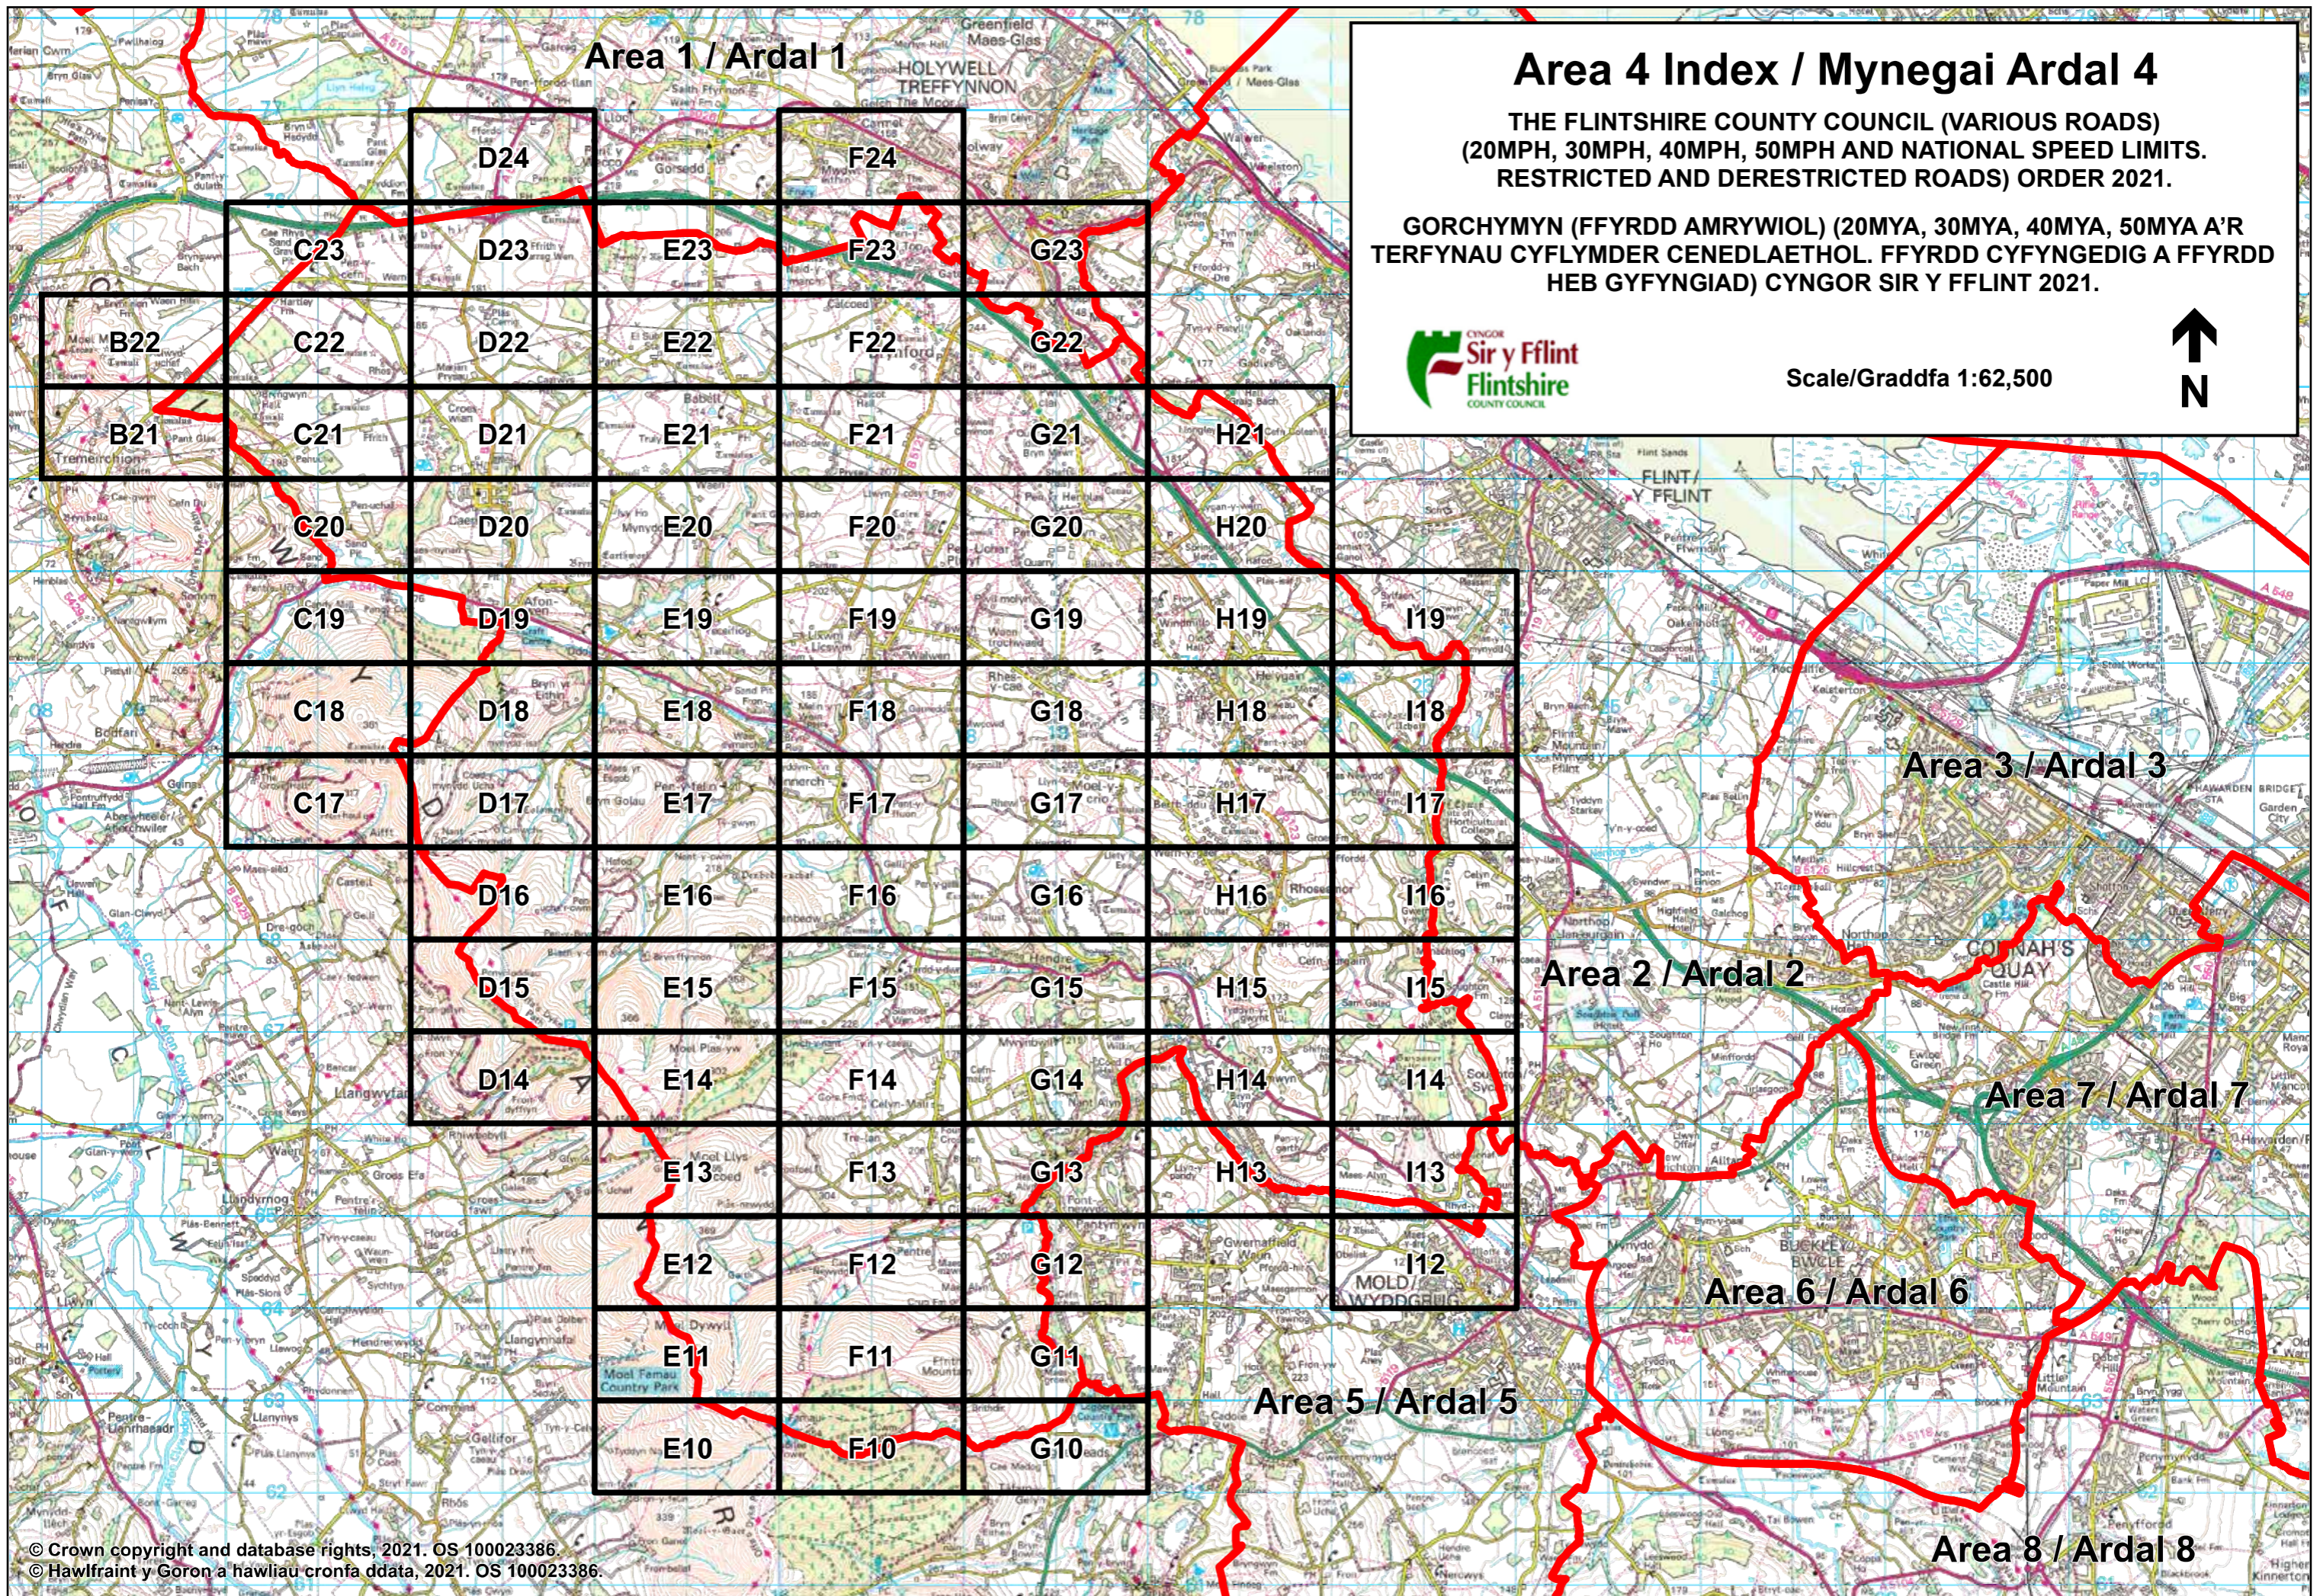

Area 1 / Ardal 1

Area 4 Index / Mynegai Ardal 4

THE FLINTSHIRE COUNTY COUNCIL (VARIOUS ROADS)
(20MPH, 30MPH, 40MPH, 50MPH AND NATIONAL SPEED LIMITS.
RESTRICTED AND DERESTRICTED ROADS) ORDER 2021.

GORCHYMYN (FFYRDD AMRYWIOL) (20MYA, 30MYA, 40MYA, 50MYA A'R
TERFYNAU CYFLYMDER CENEDLAETHOL. FFYRDD CYFYNGEDIG A FFYRDD
HEB GYFYNGIAD) CYNGOR SIR Y FFLINT 2021.

Scale/Graddfa 1:62,500