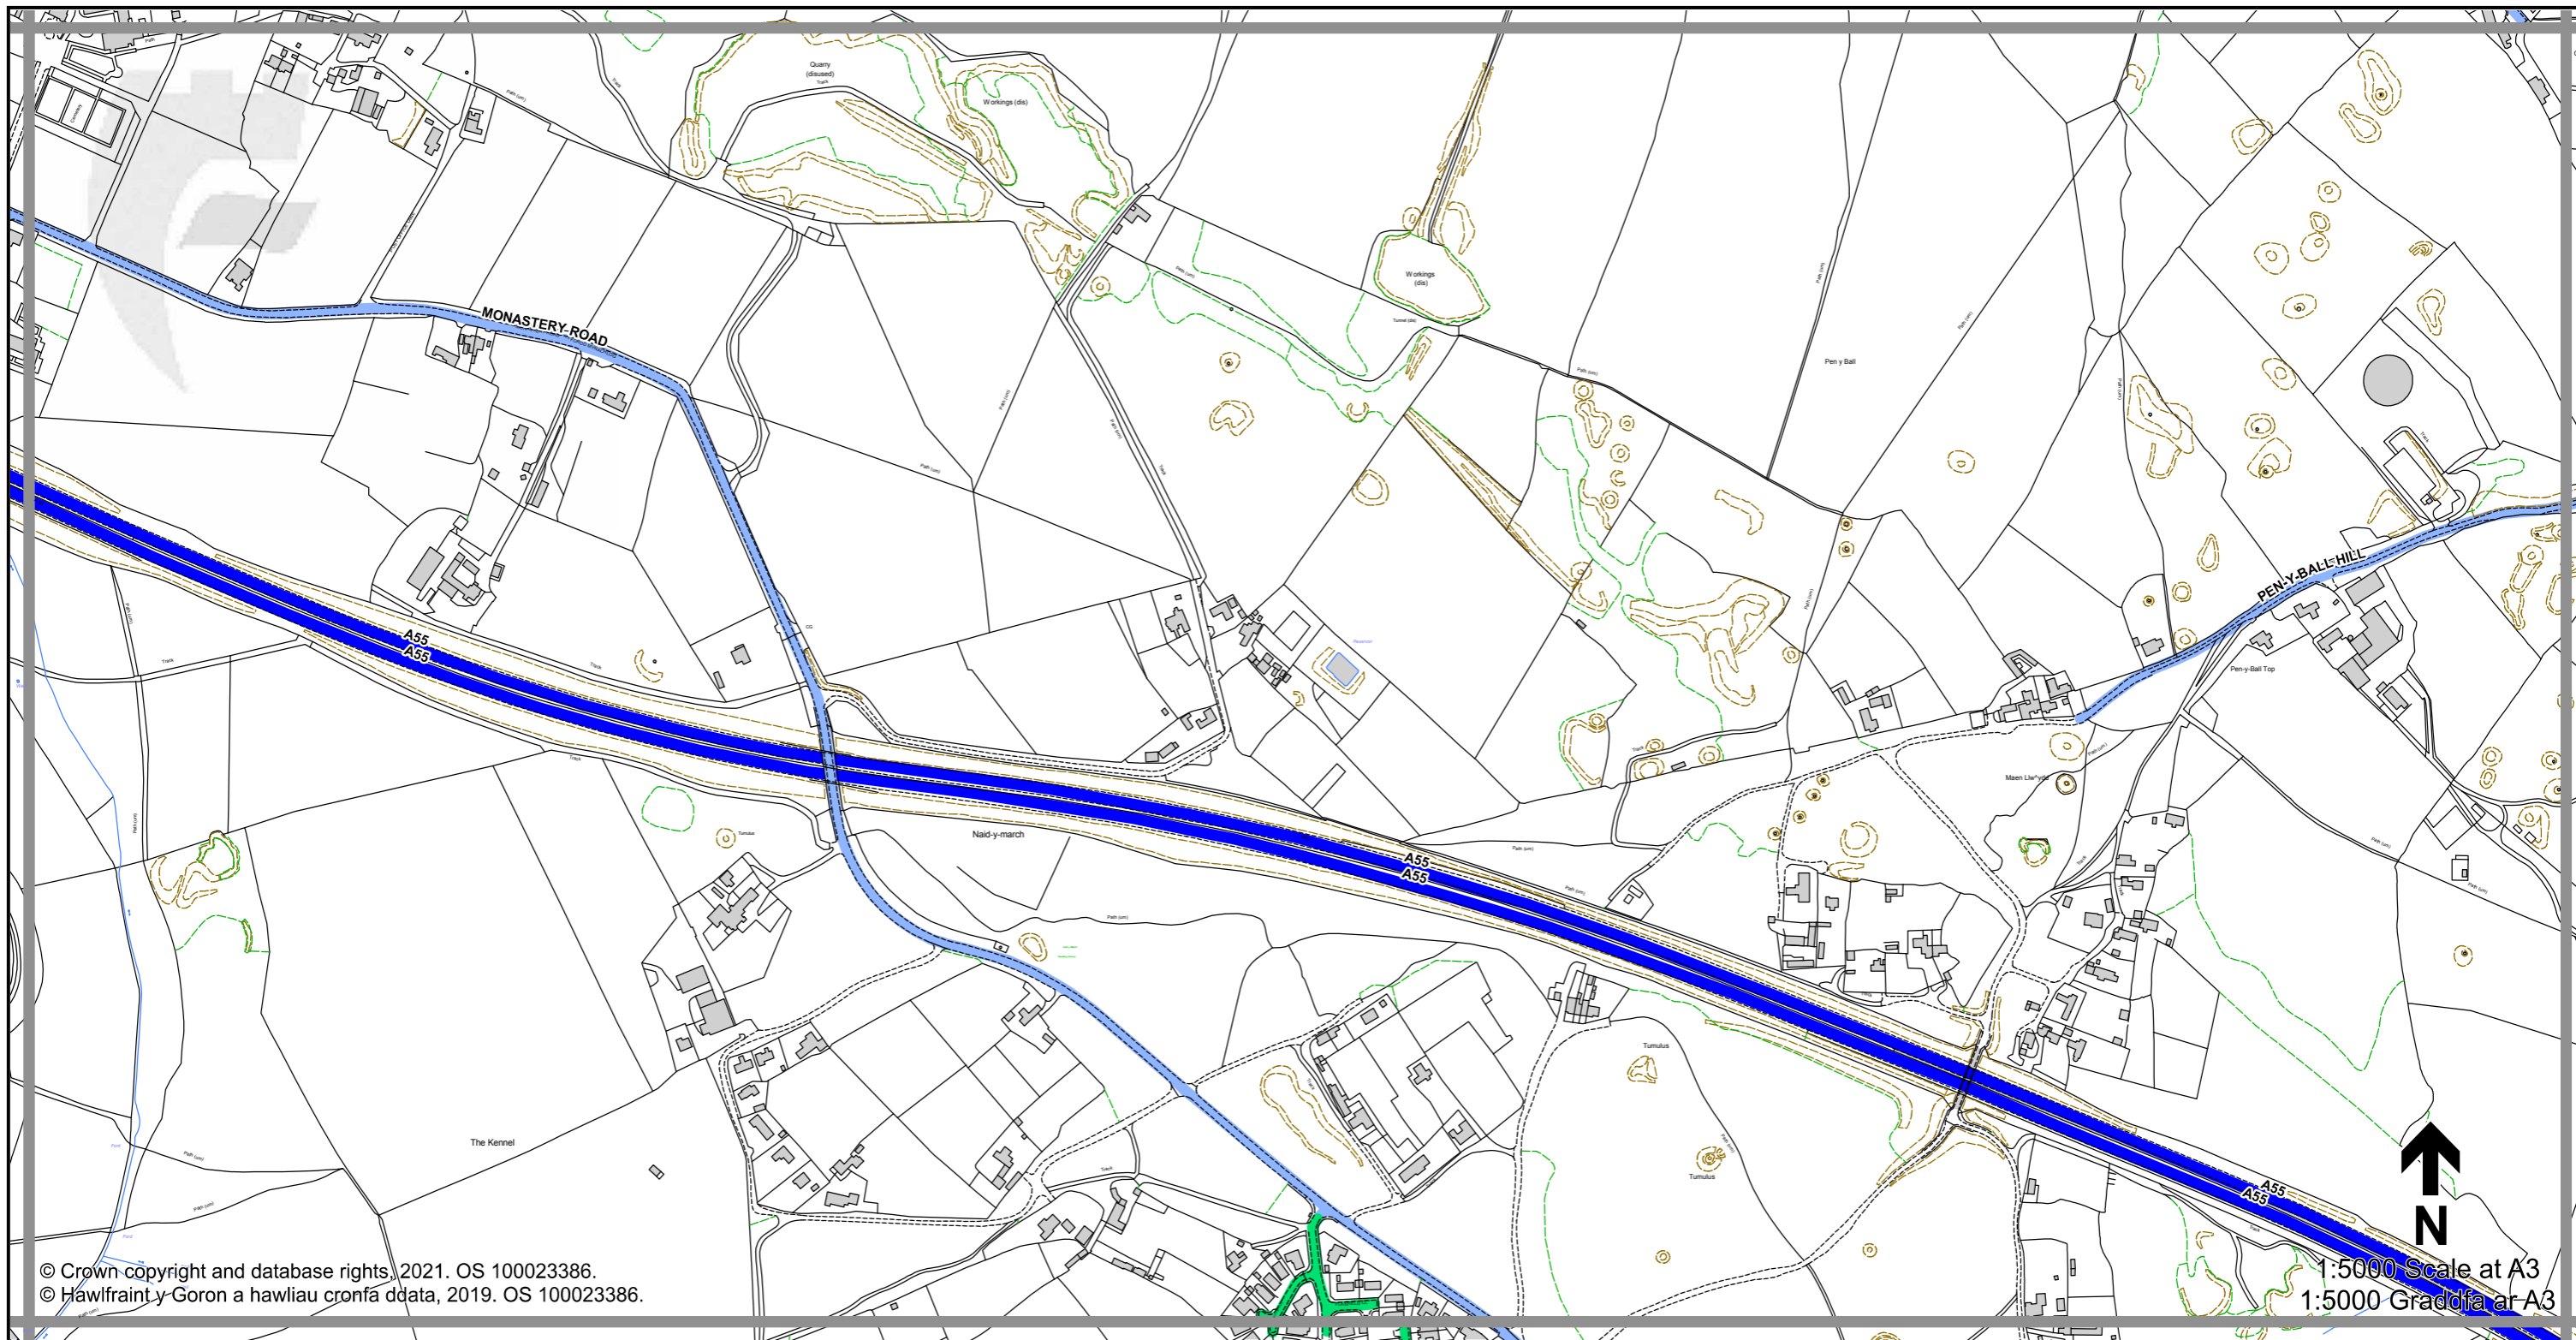

Legend / Eglurhad

- 20 mph / mya
- Restricted Road' (30mph)
  Ffordd Gyfyngedig (30mya)
- 30 mph by Order
  30 mya drwy Orchymyn
- 40 mph / mya
- 50 mph / mya
- National Speed Limit applies
  Terfyn Cyflymder Cenedlaethol yn berthnasol
- Derestricted by Order (National Speed Limit applies)
  Heb Gyfyngiad drwy Orchymyn (Terfyn Cyflymder Cenedlaethol yn berthnasol)
- Roads subject to separate Orders
  Ffyrdd sy'n destun Gorchmynion ar wahân
- County Boundary / Ffin y Sir

THE FLINTSHIRE COUNTY COUNCIL (VARIOUS ROADS) (20MPH, 30MPH, 40MPH, 50MPH AND NATIONAL SPEED LIMITS. RESTRICTED AND DERESTRICTED ROADS) ORDER 2021.

GORCHYMYN (FFYRDD AMRYWIOL) (20MYA, 30MYA, 40MYA, 50MYA A'R TERFYNAU CYFLYMDER CENEDLAETHOL. FFYRDD CYFYNGEDIG A FFYRDD HEB GYFYNGIAD) CYNGOR SIR Y FFLINT 2021.

**Sheet
F23
Dalen**

**Sheet Revision Number:
Rhif Adolgiad Y Ddalen: 1**
**Sheet Active from:
Dalen yn weithredol o: 03/09/2021**