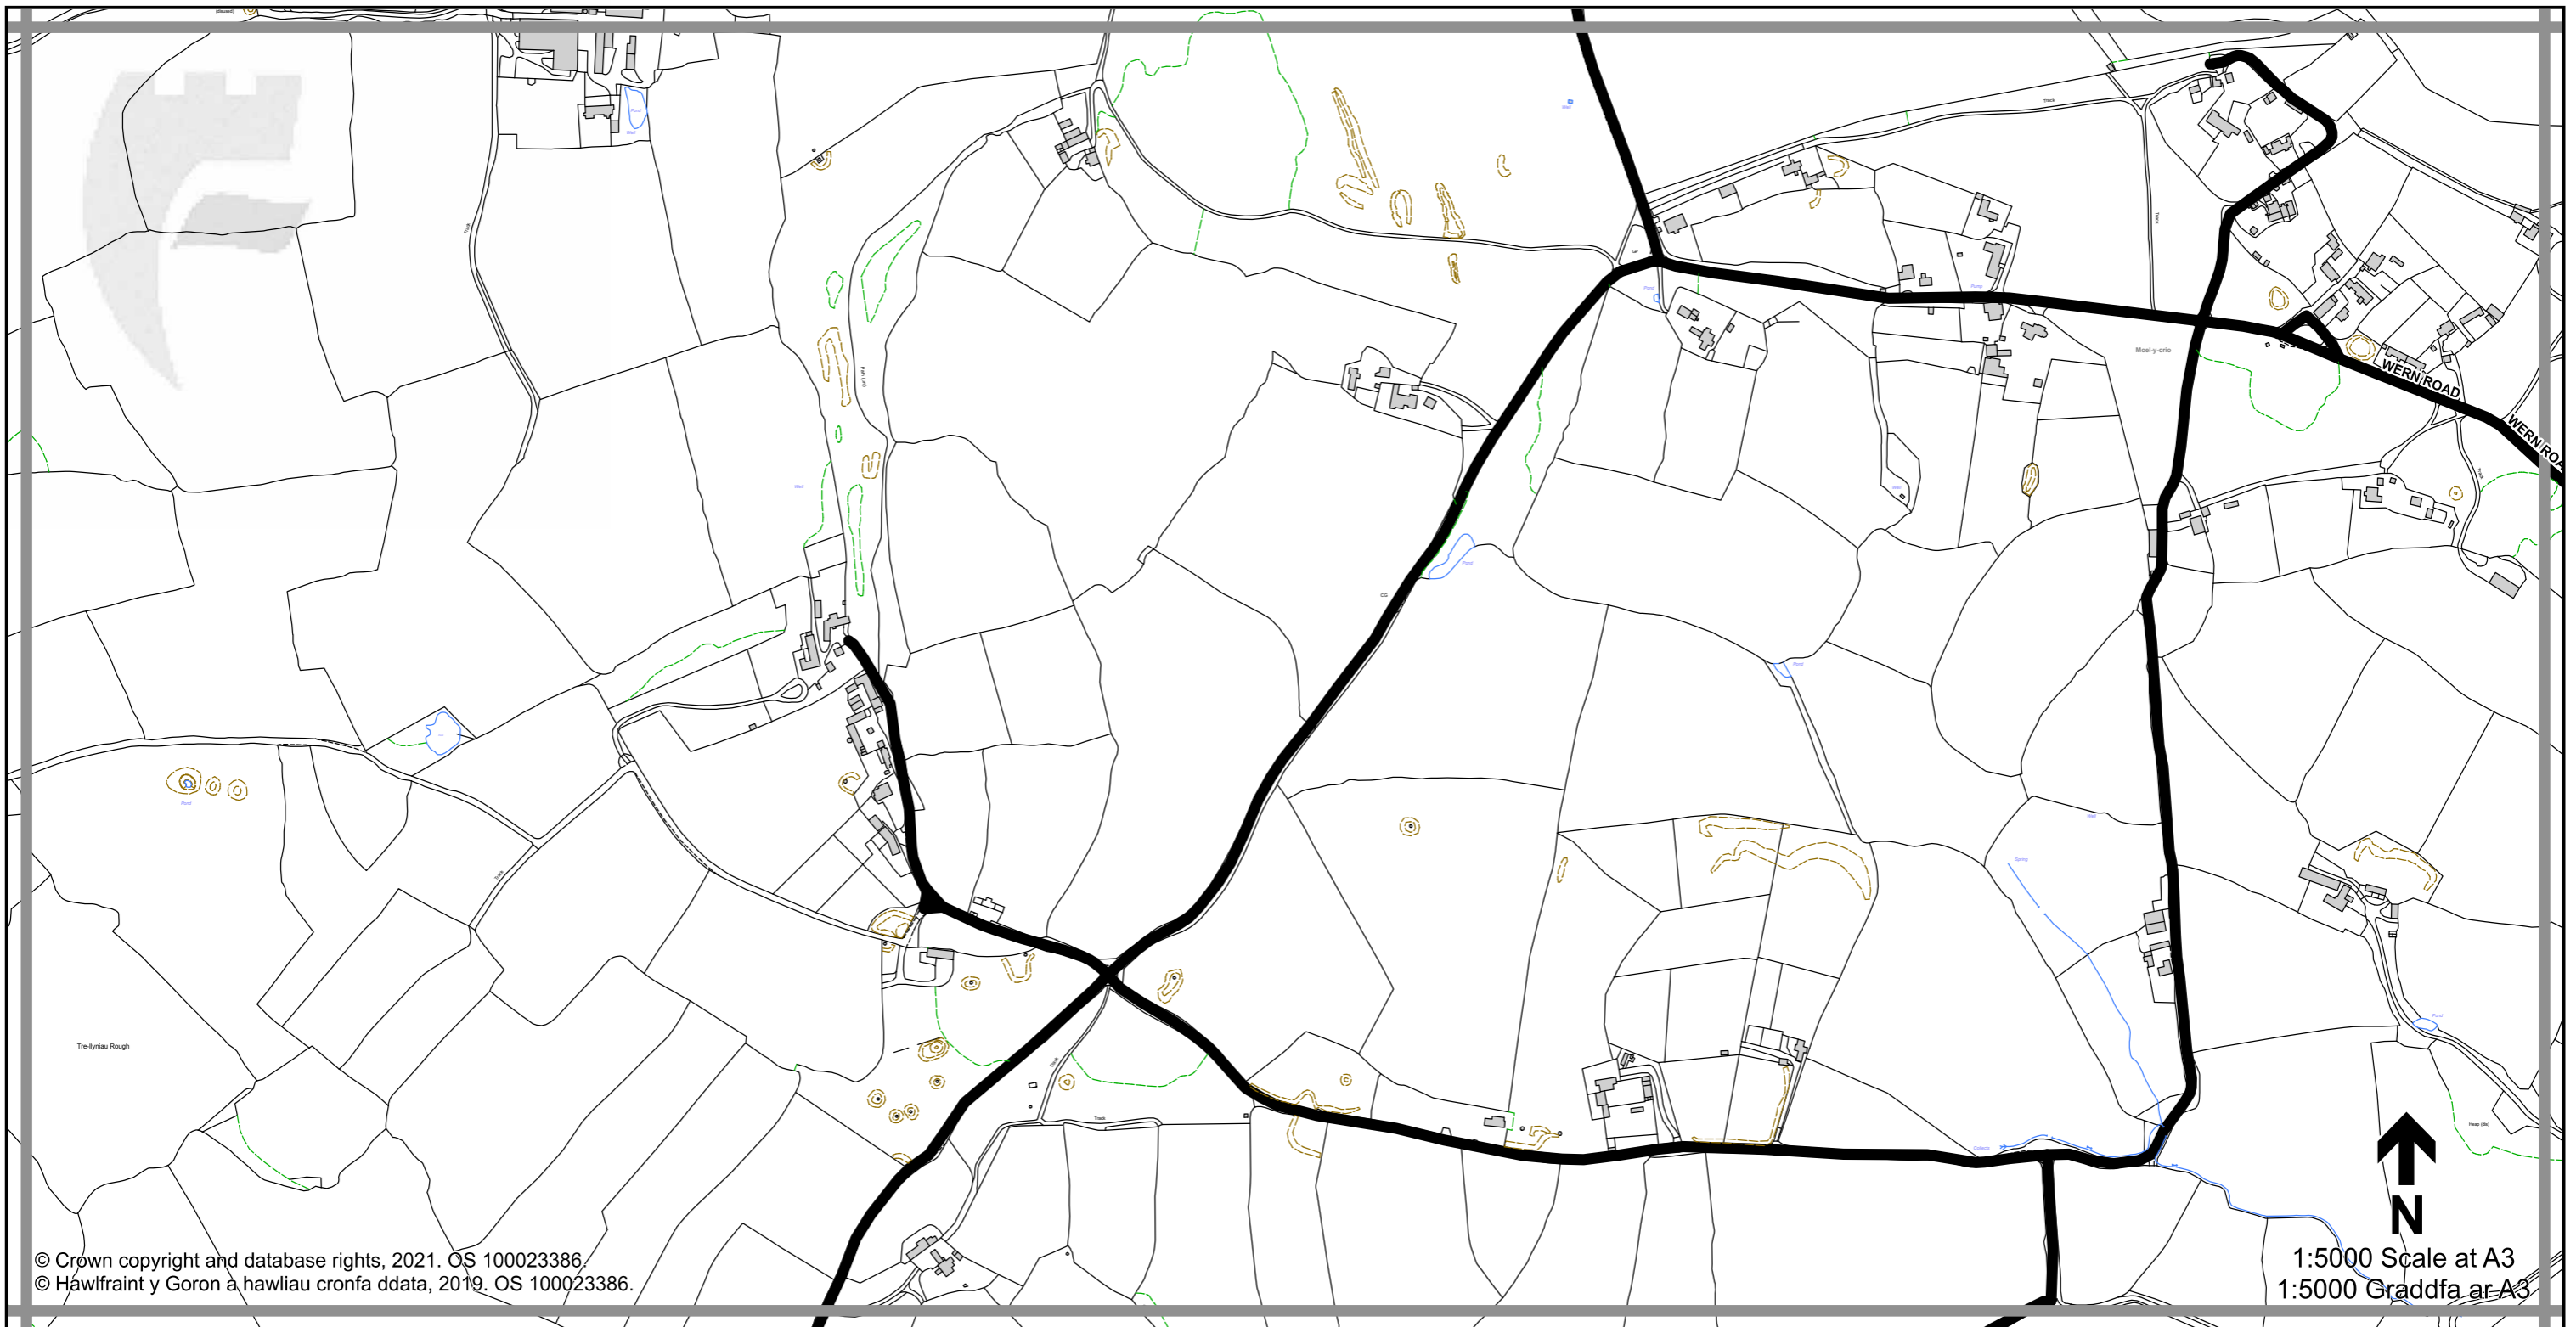

© Crown copyright and database rights, 2021. OS 100023386.
© Hwlfraint y Goron a hawliau cronfa ddata, 2019. OS 100023386.

1:5000 Scale at A3
1:5000 Graddfa ar A3

Legend / Eglurhad

- 20 mph / mya
- Restricted Road' (30mph)
  Ffordd Gyfyngedig (30mya)
- 30 mph by Order
  30 mya drwy Orchymyn
- 40 mph / mya
- 50 mph / mya
- National Speed Limit applies
  Terfyn Cyflymder Cenedlaethol yn berthnasol
- Derestricted by Order (National Speed Limit applies)
  Heb Gyfyngiad drwy Orchymyn (Terfyn Cyflymder Cenedlaethol yn berthnasol)
- Roads subject to separate Orders
  Ffyrdd sy'n destun Gorchmynion ar wahân
- County Boundary / Ffin y Sir

**THE FLINTSHIRE COUNTY COUNCIL (VARIOUS ROADS)
(20MPH, 30MPH, 40MPH, 50MPH AND NATIONAL SPEED LIMITS.
RESTRICTED AND DERESTRICTED ROADS) ORDER 2021.**

**GORCHYMYN (FFYRDD AMRYWIOL) (20MYA, 30MYA, 40MYA,
50MYA A'R TERFYNAU CYFLYMDER CENEDLAETHOL.
FFYRDD CYFYNGEDIG A FFYRDD HEB GYFYNGIAD)
CYNGOR SIR Y FFLINT 2021.**

**Sheet
G17
Dalen**

**Sheet Revision Number:
Rhif Adolgiad Y Ddalen: 1**
**Sheet Active from:
Dalen yn weithredol o: 03/09/2021**