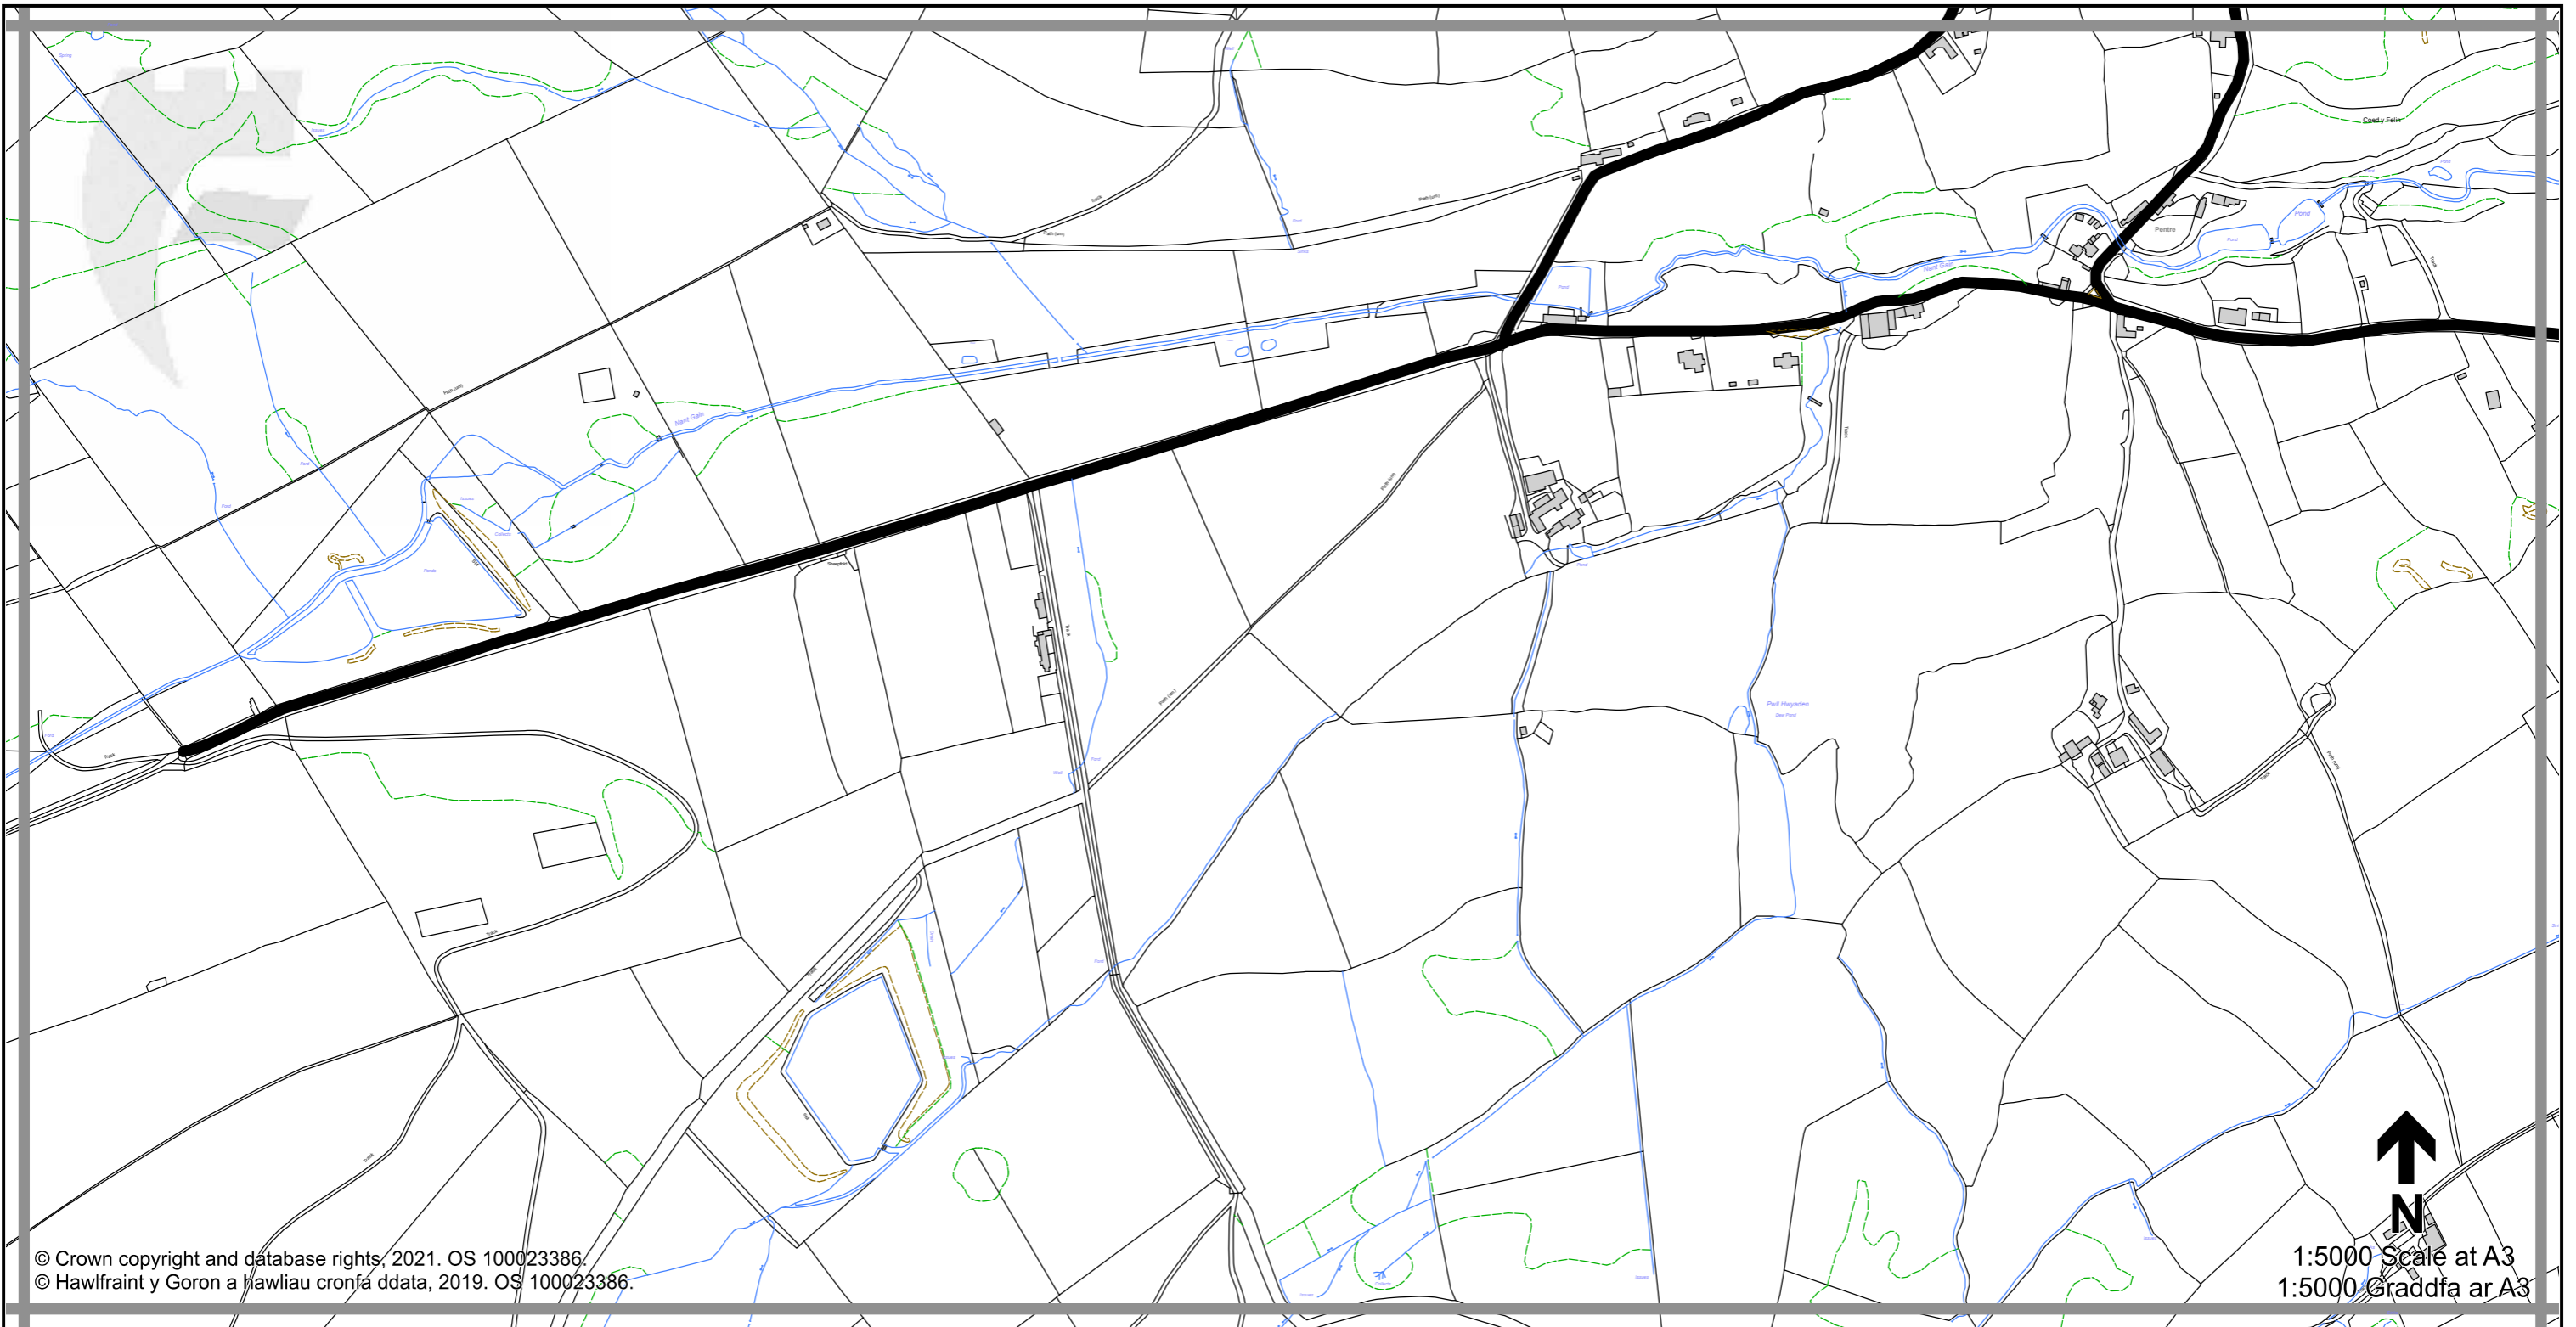

© Crown copyright and database rights, 2021. OS 100023386.
© Hawlfraint y Goron a hawliau cronfa ddata, 2019. OS 100023386.

1:5000 Scale at A3
1:5000 Graddfa ar A3

Legend / Eglurhad

- 20 mph / mya
- Restricted Road' (30mph)
  Ffordd Gyfyngedig (30mya)
- 30 mph by Order
  30 mya drwy Orchymyn
- 40 mph / mya
- 50 mph / mya
- National Speed Limit applies
  Terfyn Cyflymder Cenedlaethol yn berthnasol
- Derestricted by Order (National Speed Limit applies)
  Heb Gyfyngiad drwy Orchymyn (Terfyn Cyflymder Cenedlaethol yn berthnasol)
- Roads subject to separate Orders
  Ffyrdd sy'n destun Gorchmynion ar wahân
- County Boundary / Ffin y Sir

**THE FLINTSHIRE COUNTY COUNCIL (VARIOUS ROADS)
(20MPH, 30MPH, 40MPH, 50MPH AND NATIONAL SPEED LIMITS.
RESTRICTED AND DERESTRICTED ROADS) ORDER 2021.**

**GORCHYMYN (FFYRDD AMRYWIOL) (20MYA, 30MYA, 40MYA,
50MYA A'R TERFYNAU CYFLYMDER CENEDLAETHOL.
FFYRDD CYFYNGEDIG A FFYRDD HEB GYFYNGIAD)
CYNGOR SIR Y FFLINT 2021.**

**Sheet
F12
Dalen**

Sheet Revision Number:
Rhif Adolgiad Y Ddalen: **1**

Sheet Active from:
Dalen yn weithredol o: **03/09/2021**