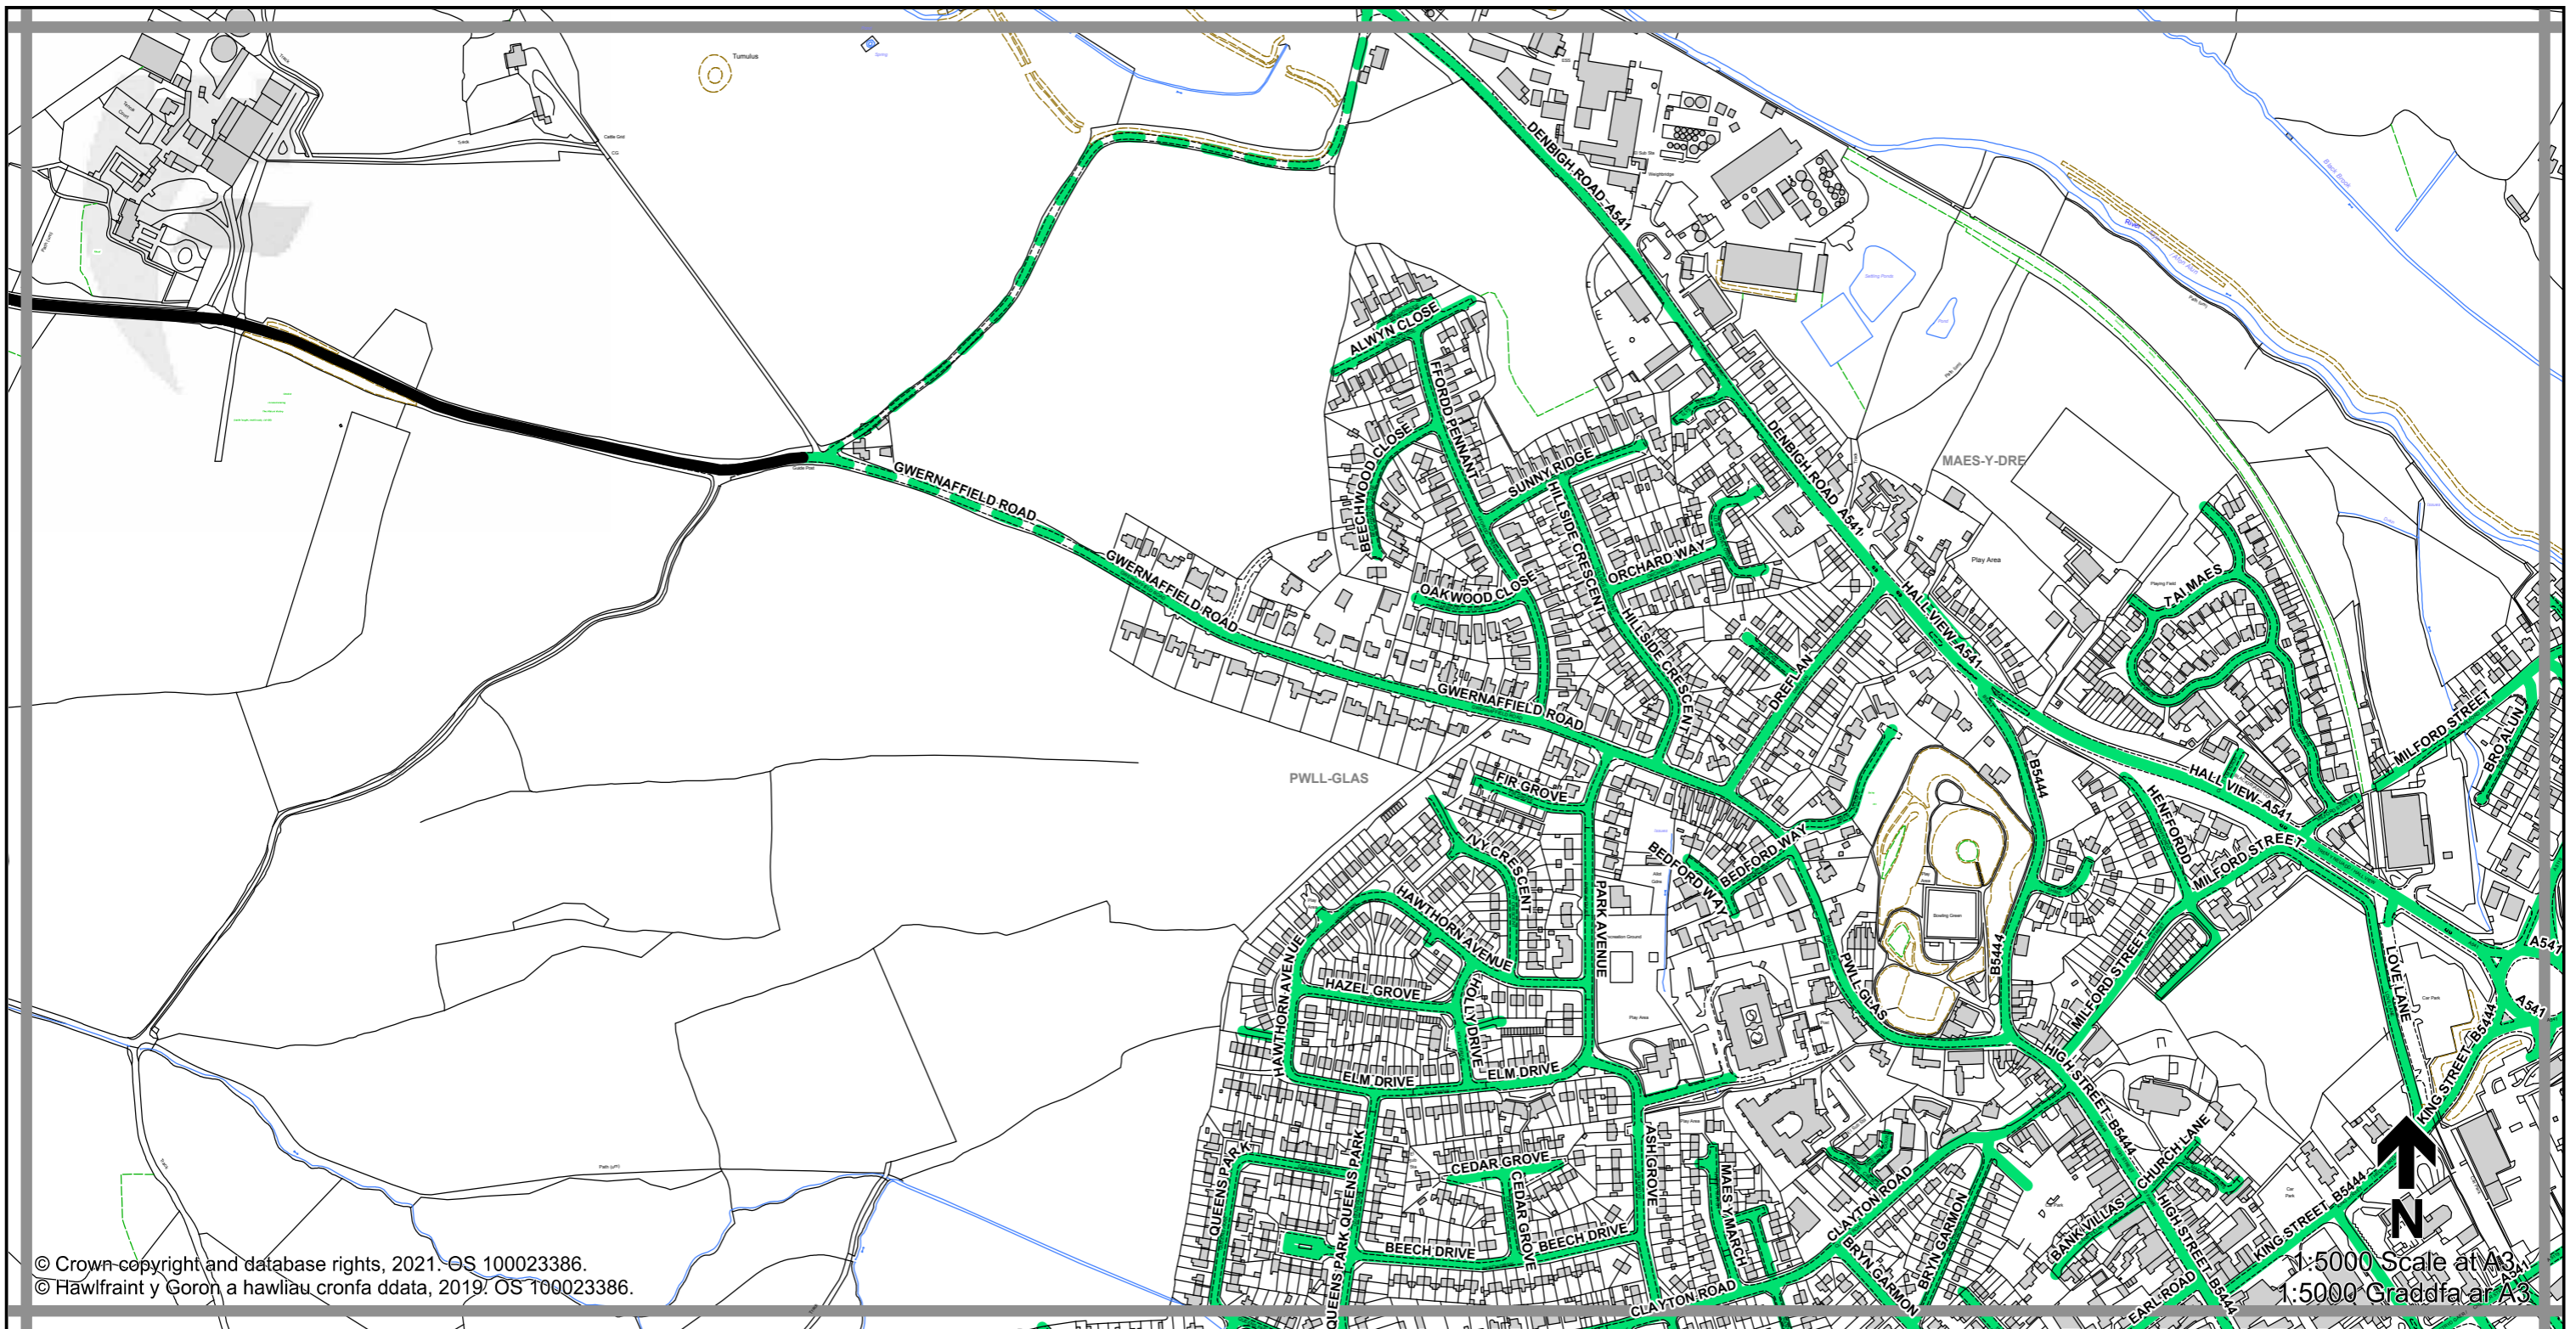

Legend / Eglurhad

- 20 mph / mya
- Restricted Road' (30mph)
  Ffordd Gyfyngedig (30mya)
- 30 mph by Order
  30 mya drwy Orchymyn
- 40 mph / mya
- 50 mph / mya
- National Speed Limit applies
  Terfyn Cyflymder Cenedlaethol yn berthnasol
- Derestricted by Order (National Speed Limit applies)
  Heb Gyfyngiad drwy Orchymyn (Terfyn Cyflymder Cenedlaethol yn berthnasol)
- Roads subject to separate Orders
  Ffyrdd sy'n destun Gorchmynion ar wahân
- County Boundary / Ffin y Sir

**THE FLINTSHIRE COUNTY COUNCIL (VARIOUS ROADS)
(20MPH, 30MPH, 40MPH, 50MPH AND NATIONAL SPEED LIMITS.
RESTRICTED AND DERESTRICTED ROADS) ORDER 2021.**

**GORCHYMYN (FFYRDD AMRYWIOL) (20MYA, 30MYA, 40MYA,
50MYA A'R TERFYNAU CYFLYMDER CENEDLAETHOL.
FFYRDD CYFYNGEDIG A FFYRDD HEB GYFYNGIAD)
CYNGOR SIR Y FFLINT 2021.**

**Sheet
I12
Dalen**

**Sheet Revision Number:
Rhif Adolgiad Y Ddalen: 1**
**Sheet Active from:
Dalen yn weithredol o: 03/09/2021**