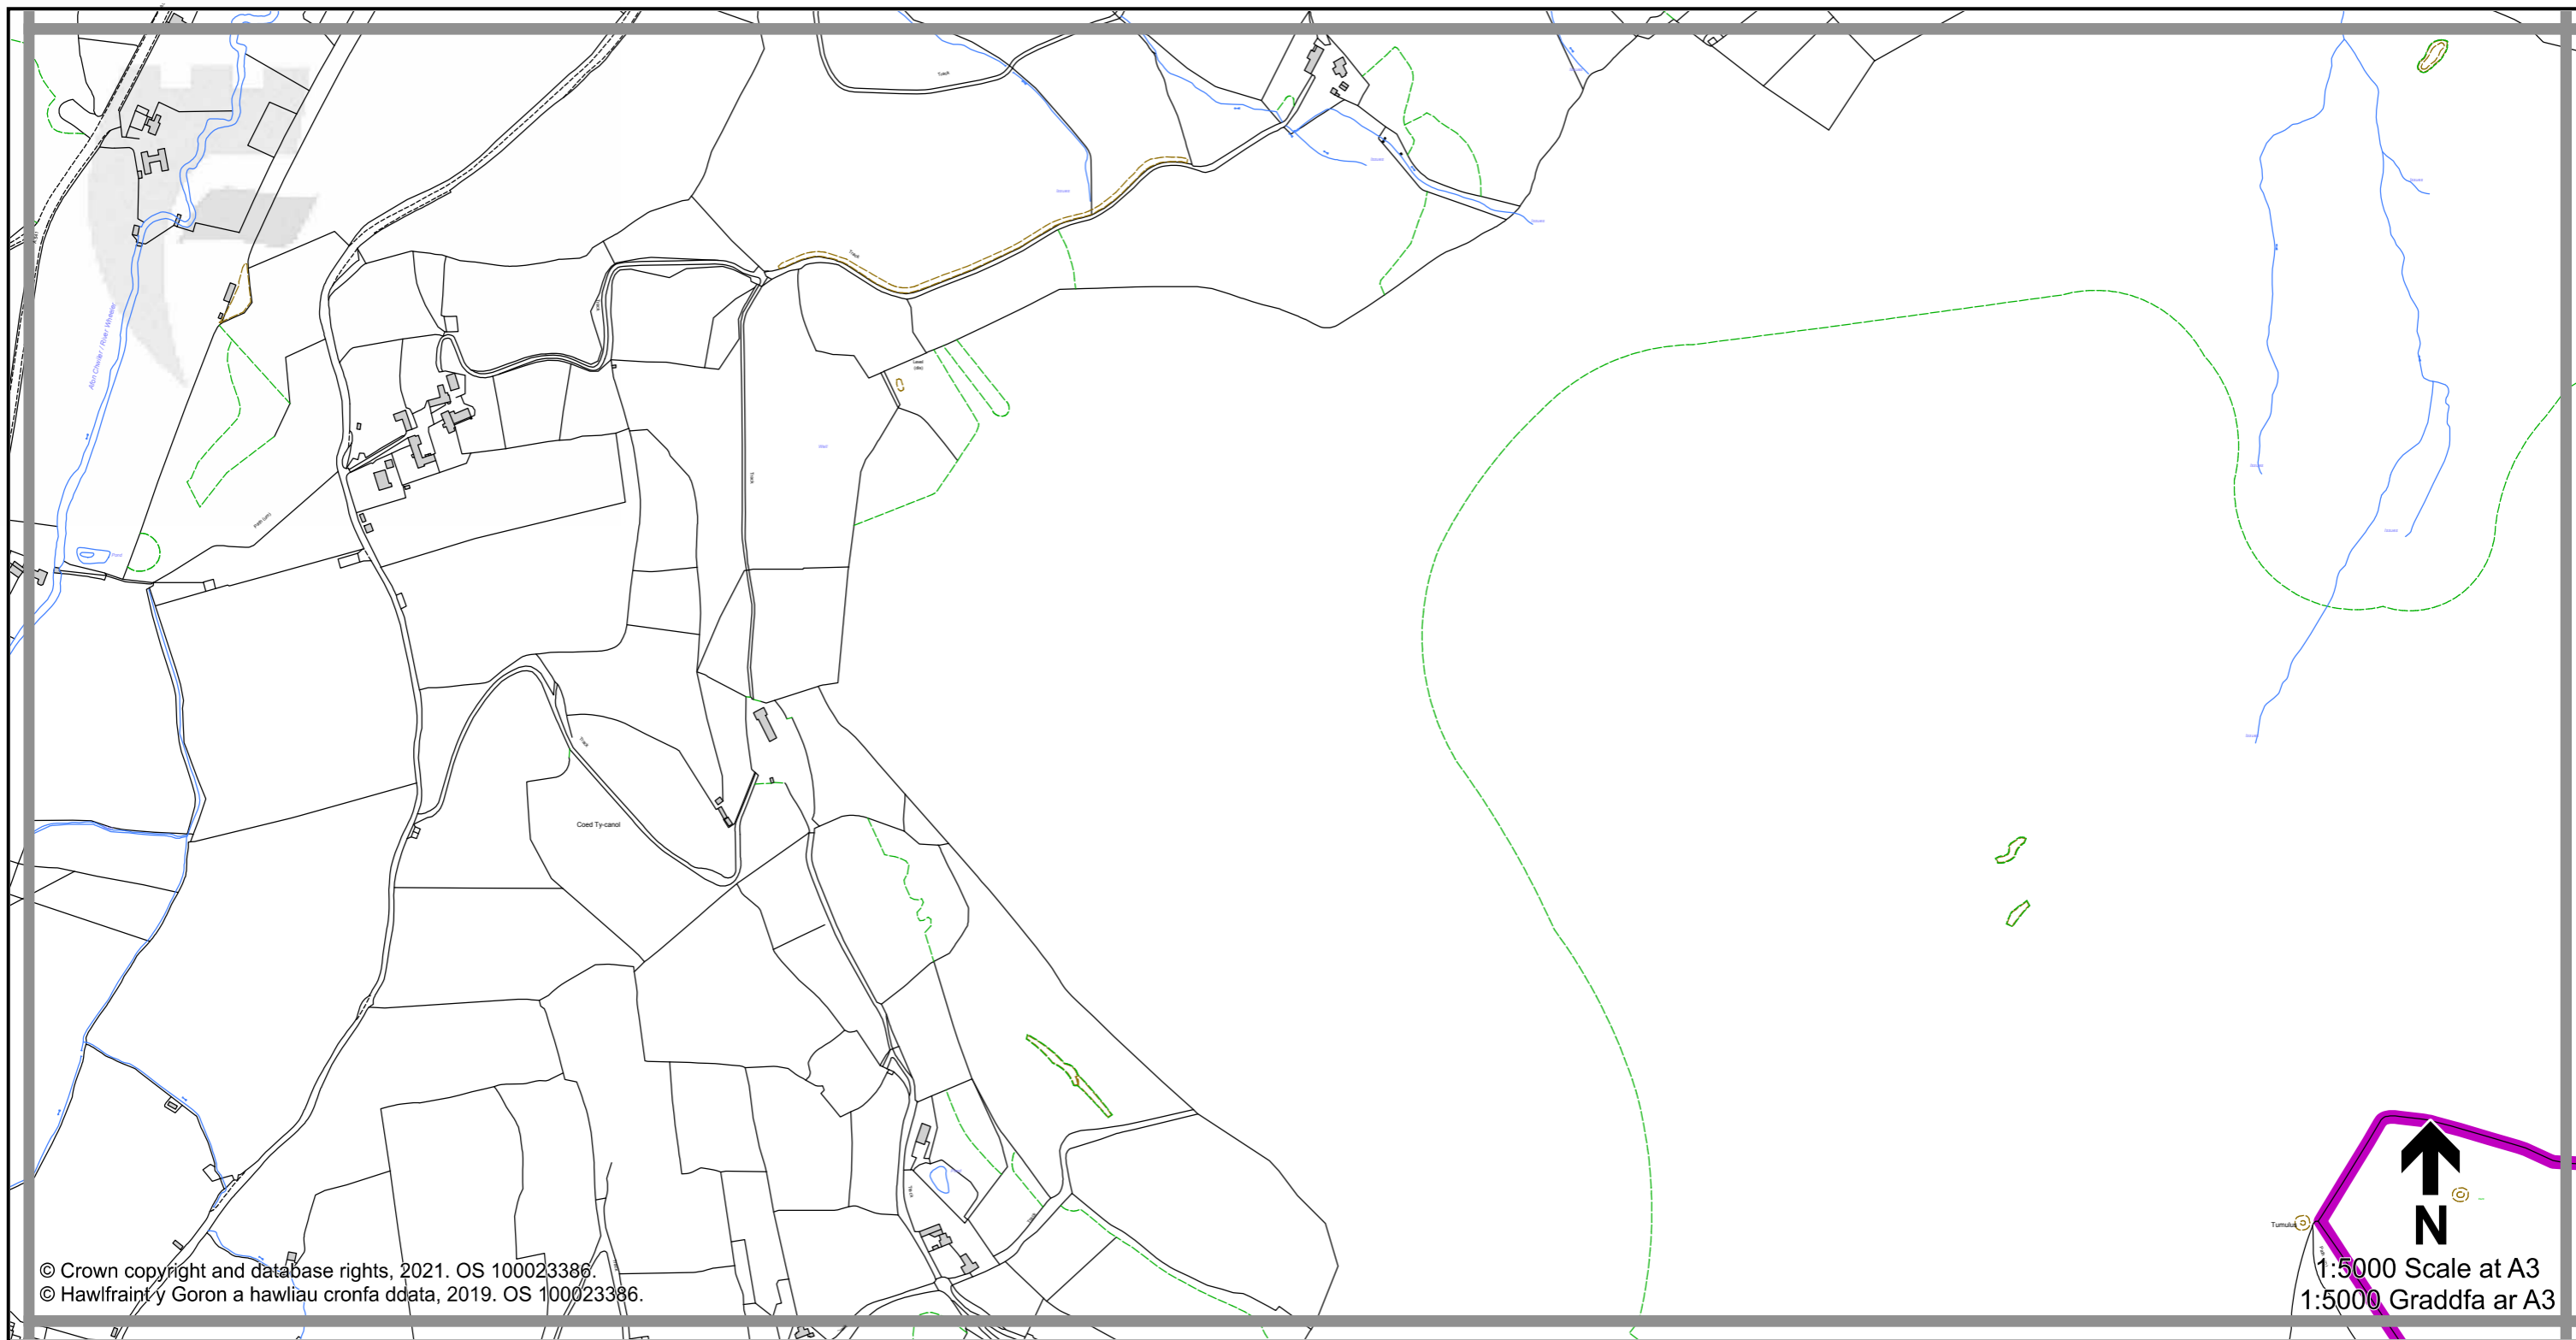

© Crown copyright and database rights, 2021. OS 100023386.
© Hawfrainf y Goron a hawliau cronfa ddata, 2019. OS 100023386.

↑
N
1:5000 Scale at A3
1:5000 Graddfa ar A3

Legend / Eglurhad

20 mph / mya	National Speed Limit applies Terfyn Cyflymder Cenedlaethol yn berthnasol
Restricted Road' (30mph) Ffordd Gyfyngedig (30mya)	Derestricted by Order (National Speed Limit applies) Heb Gyfyngiad drwy Orchymyn (Terfyn Cyflymder Cenedlaethol yn berthnasol)
30 mph by Order 30 mya drwy Orchymyn	Roads subject to separate Orders Ffyrdd sy'n destun Gorchmynion ar wahân
40 mph / mya	County Boundary / Ffin y Sir
50 mph / mya	

THE FLINTSHIRE COUNTY COUNCIL (VARIOUS ROADS) (20MPH, 30MPH, 40MPH, 50MPH AND NATIONAL SPEED LIMITS. RESTRICTED AND DERESTRICTED ROADS) ORDER 2021.

GORCHYMYN (FFYRDD AMRYWIOL) (20MYA, 30MYA, 40MYA, 50MYA A'R TERFYNAU CYFLYMDER CENEDLAETHOL. FFYRDD CYFYNGEDIG A FFYRDD HEB GYFYNGIAD) CYNGOR SIR Y FFLINT 2021.

**Sheet
C18
Dalen**

**Sheet Revision Number:
Rhif Adolgiad Y Ddalen: 1**
**Sheet Active from:
Dalen yn weithredol o: 03/09/2021**