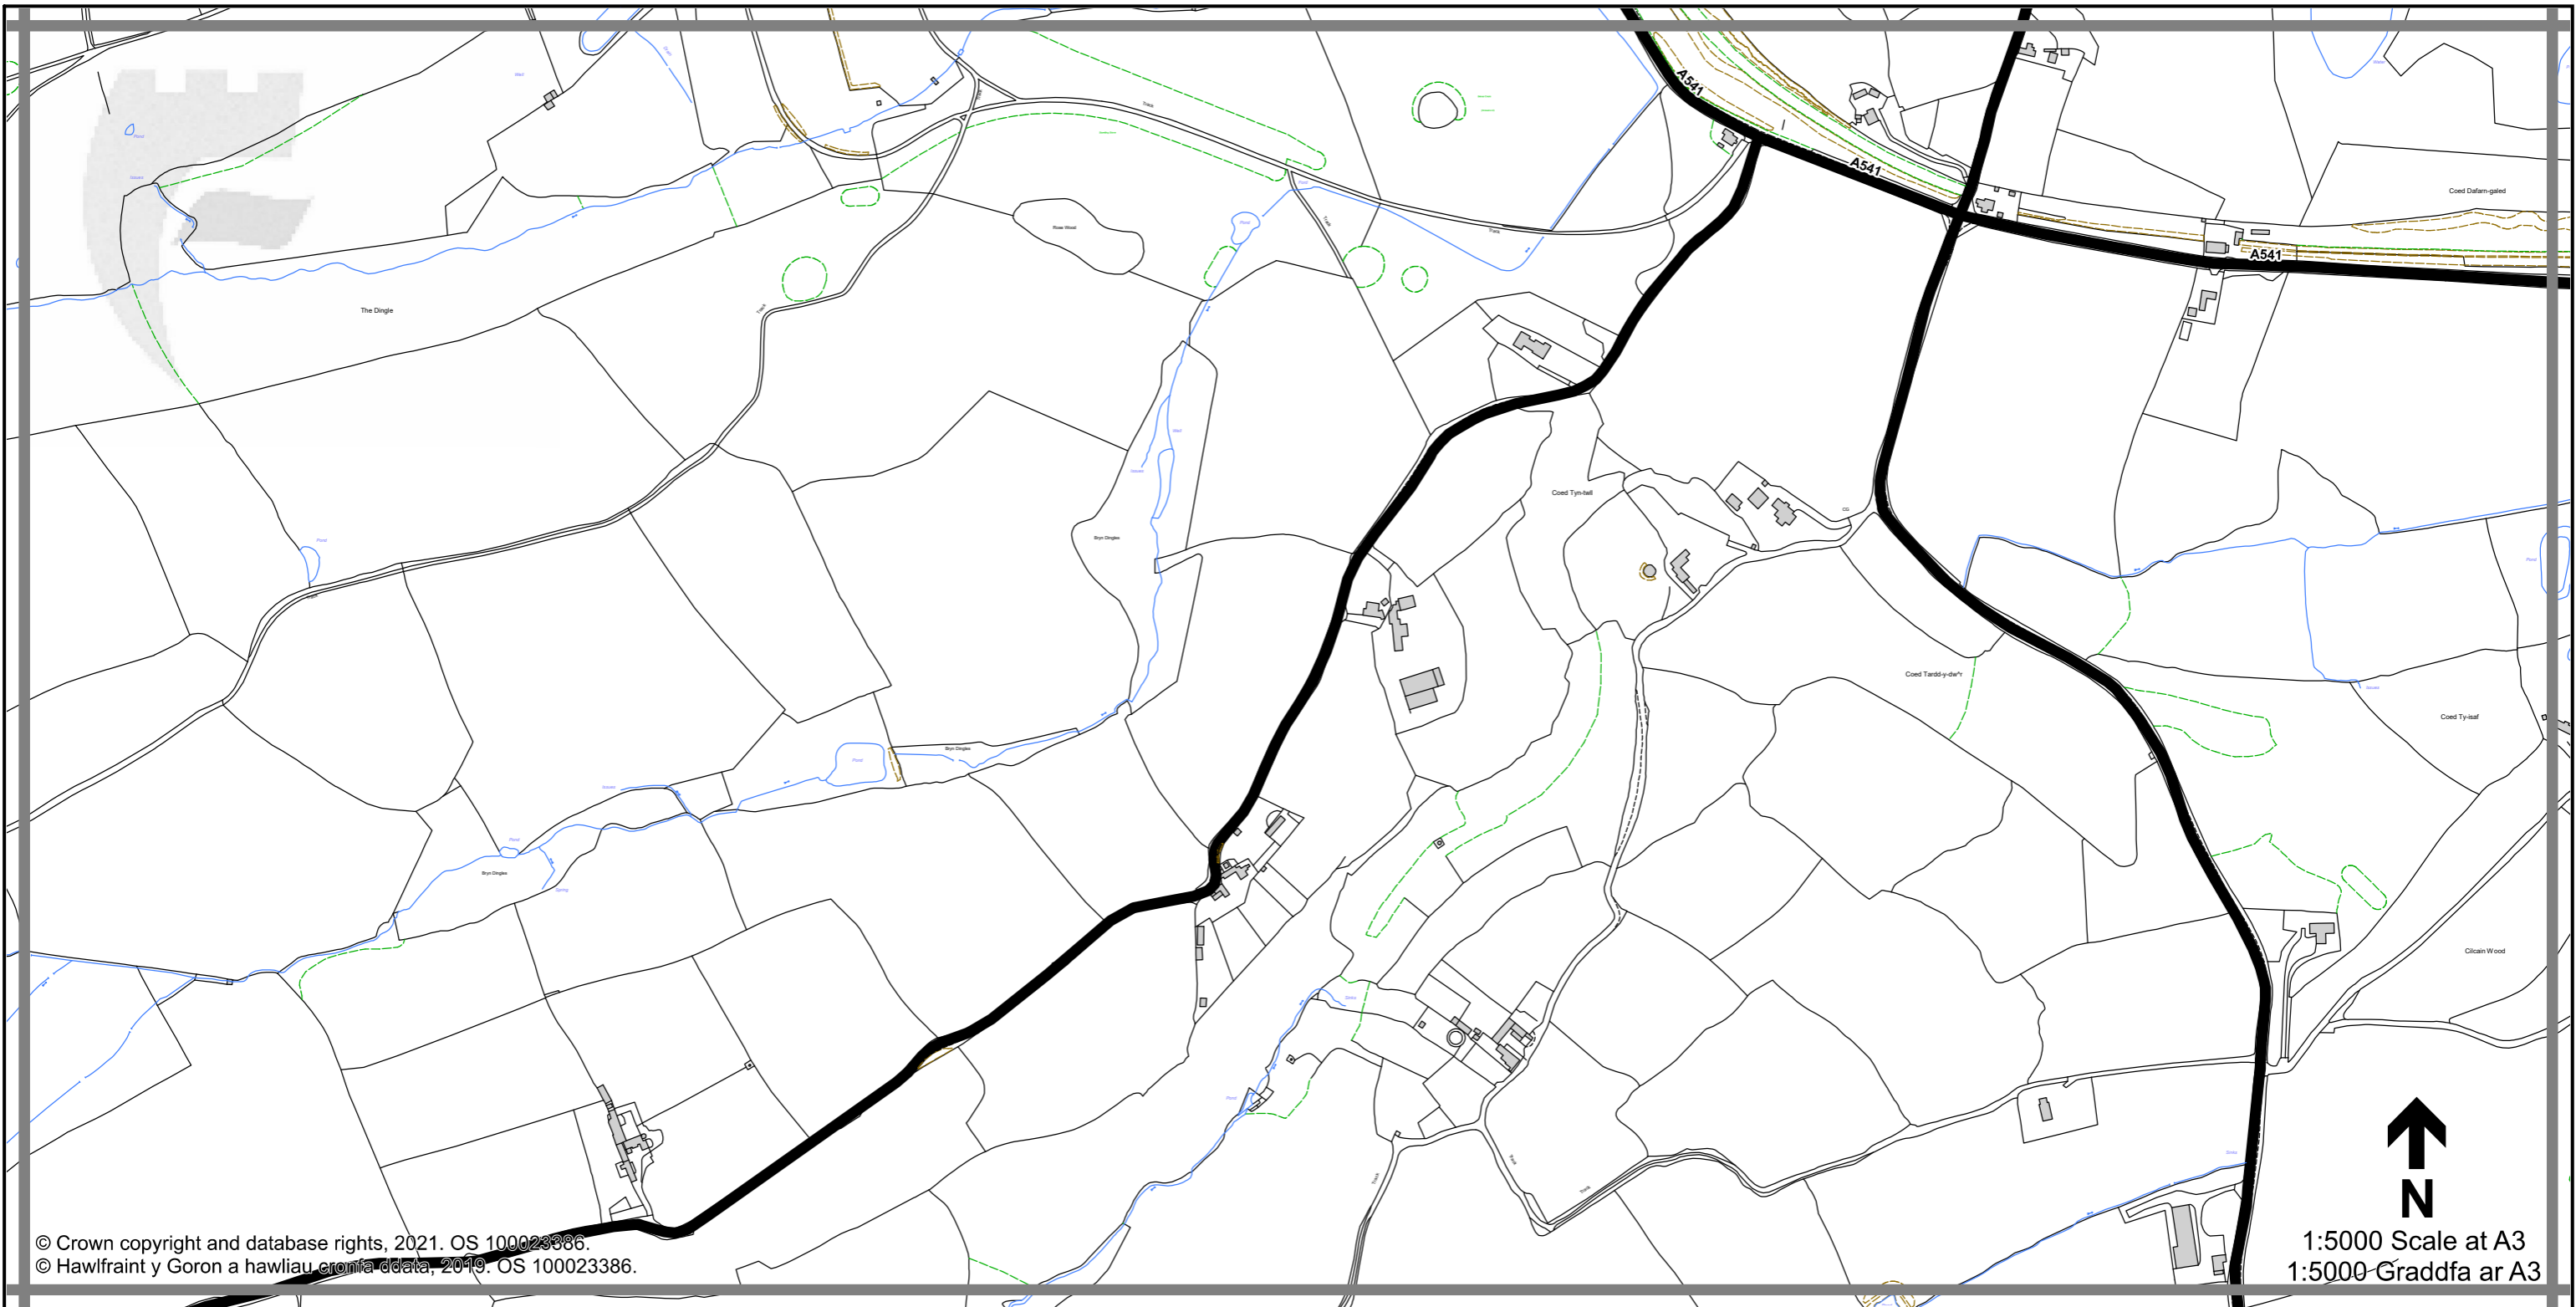

© Crown copyright and database rights, 2021. OS 100023386.
© Hawfraint y Goron a hawliau cronfa ddata, 2019. OS 100023386.

↑
N
1:5000 Scale at A3
1:5000 Graddfa ar A3

Legend / Eglurhad

- 20 mph / mya
- Restricted Road (30mph)
  Ffordd Gyfyngedig (30mya)
- 30 mph by Order
  30 mya drwy Orchymyn
- 40 mph / mya
- 50 mph / mya
- National Speed Limit applies
  Terfyn Cyflymder Cenedlaethol yn berthnasol
- Derestricted by Order (National Speed Limit applies)
  Heb Gyfyngiad drwy Orchymyn (Terfyn Cyflymder Cenedlaethol yn berthnasol)
- Roads subject to separate Orders
  Ffyrdd sy n destun Gorchmynion ar wahân
- County Boundary / Ffin y Sir

THE FLINTSHIRE COUNTY COUNCIL (VARIOUS ROADS) (20MPH, 30MPH, 40MPH, 50MPH AND NATIONAL SPEED LIMITS. RESTRICTED AND DERESTRICTED ROADS) ORDER 2021.

GORCHYMYN (FFYRDD AMRYWIOL) (20MYA, 30MYA, 40MYA, 50MYA A R TERFYNAU CYFLYMDER CENEDLAETHOL. FFYRDD CYFYNGEDIG A FFYRDD HEB GYFYNGIAD) CYNGOR SIR Y FFLINT 2021.

**Sheet
F15
Dalen**

Sheet Revision Number: **1**
Rhif Adolgiad Y Ddalen:
Sheet Active from: **03/09/2021**
Dalen yn weithredol o: