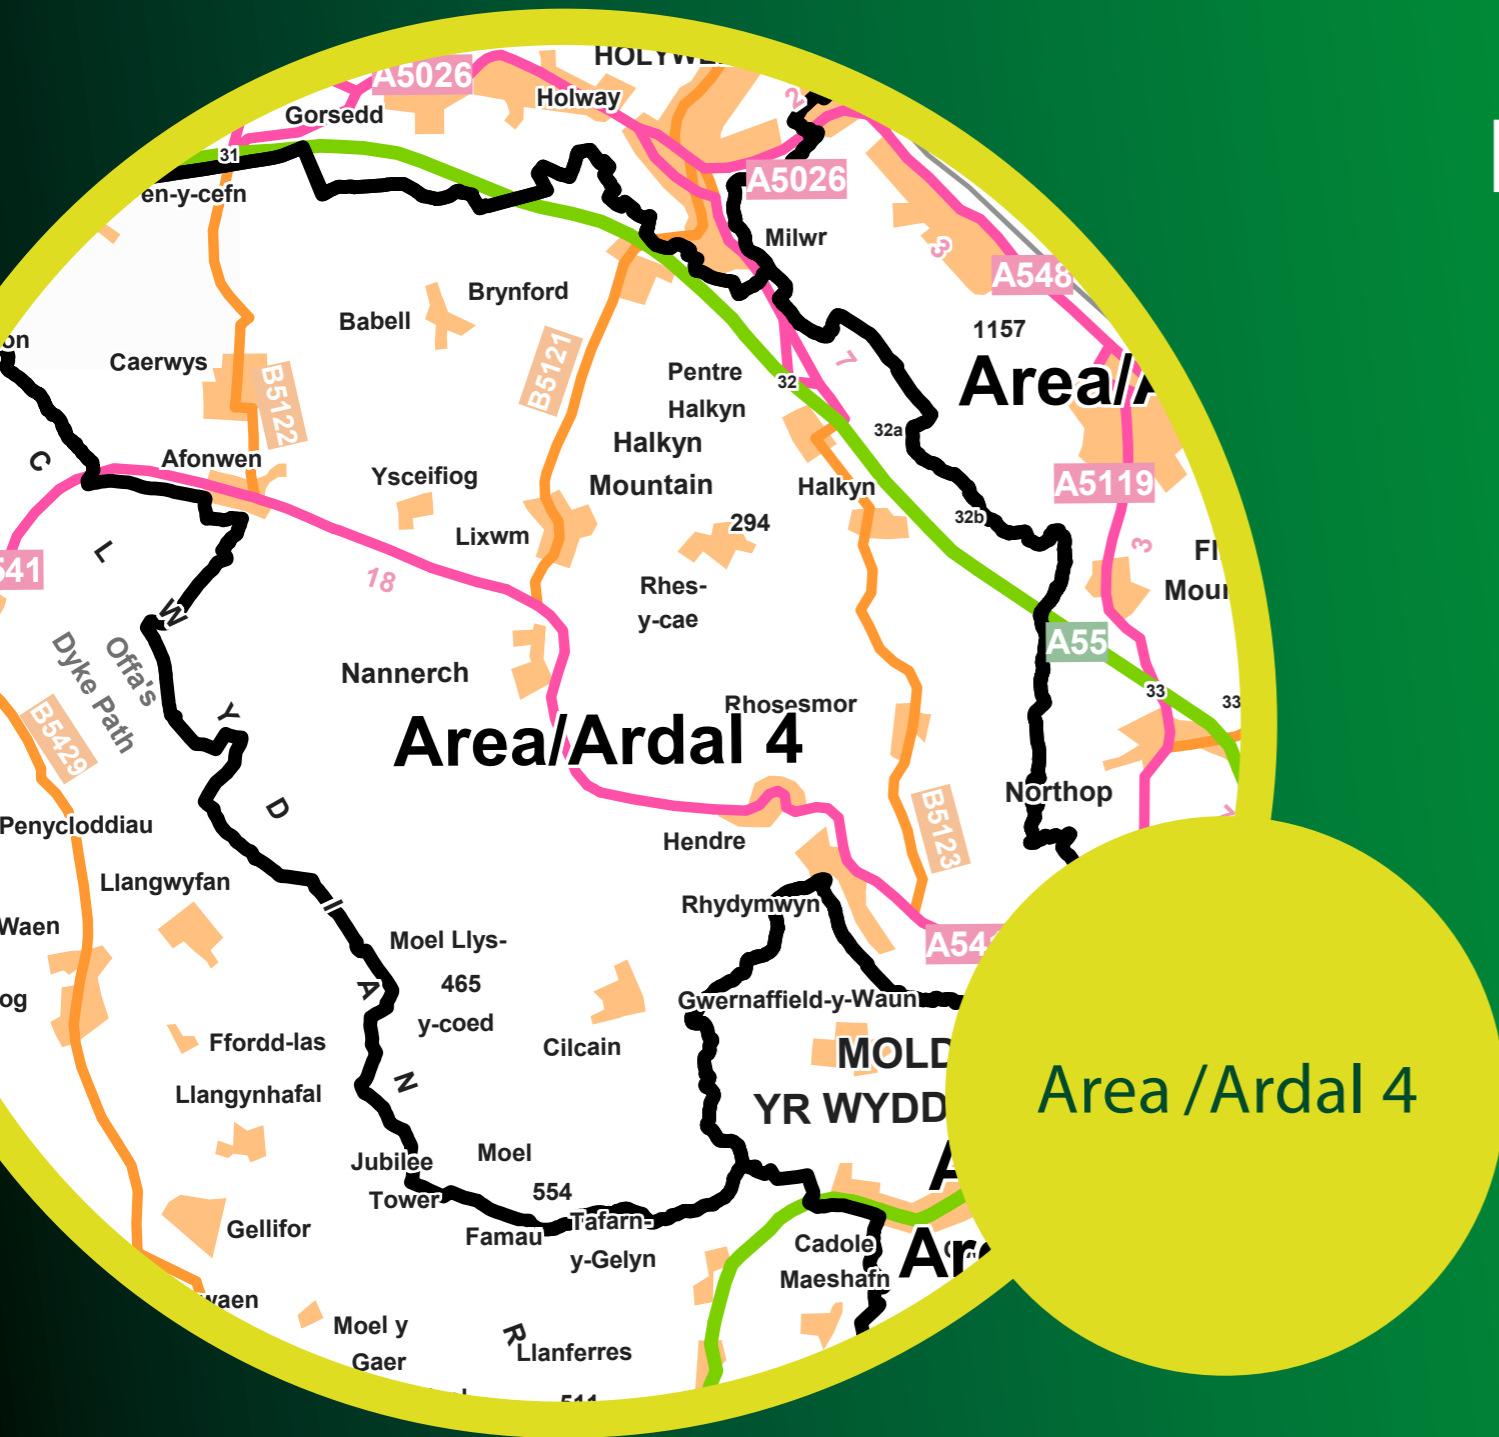

The Flintshire County Council

(Various Roads)(20mph, 30mph, 40mph,
50mph and National Speed Limits.

Restricted And Derestricted Roads)

Order 2021

Gorchymyn

(Ffyrdd Amrywiol)

(20mya, 30mya, 40mya, 50mya
a'r Terfynau Cyflymder

Cenedlaethol. Ffyrdd Cyfyngedig
a Ffyrdd heb Gyfyngiad) 2021

Cyngor Sir Y Fflint