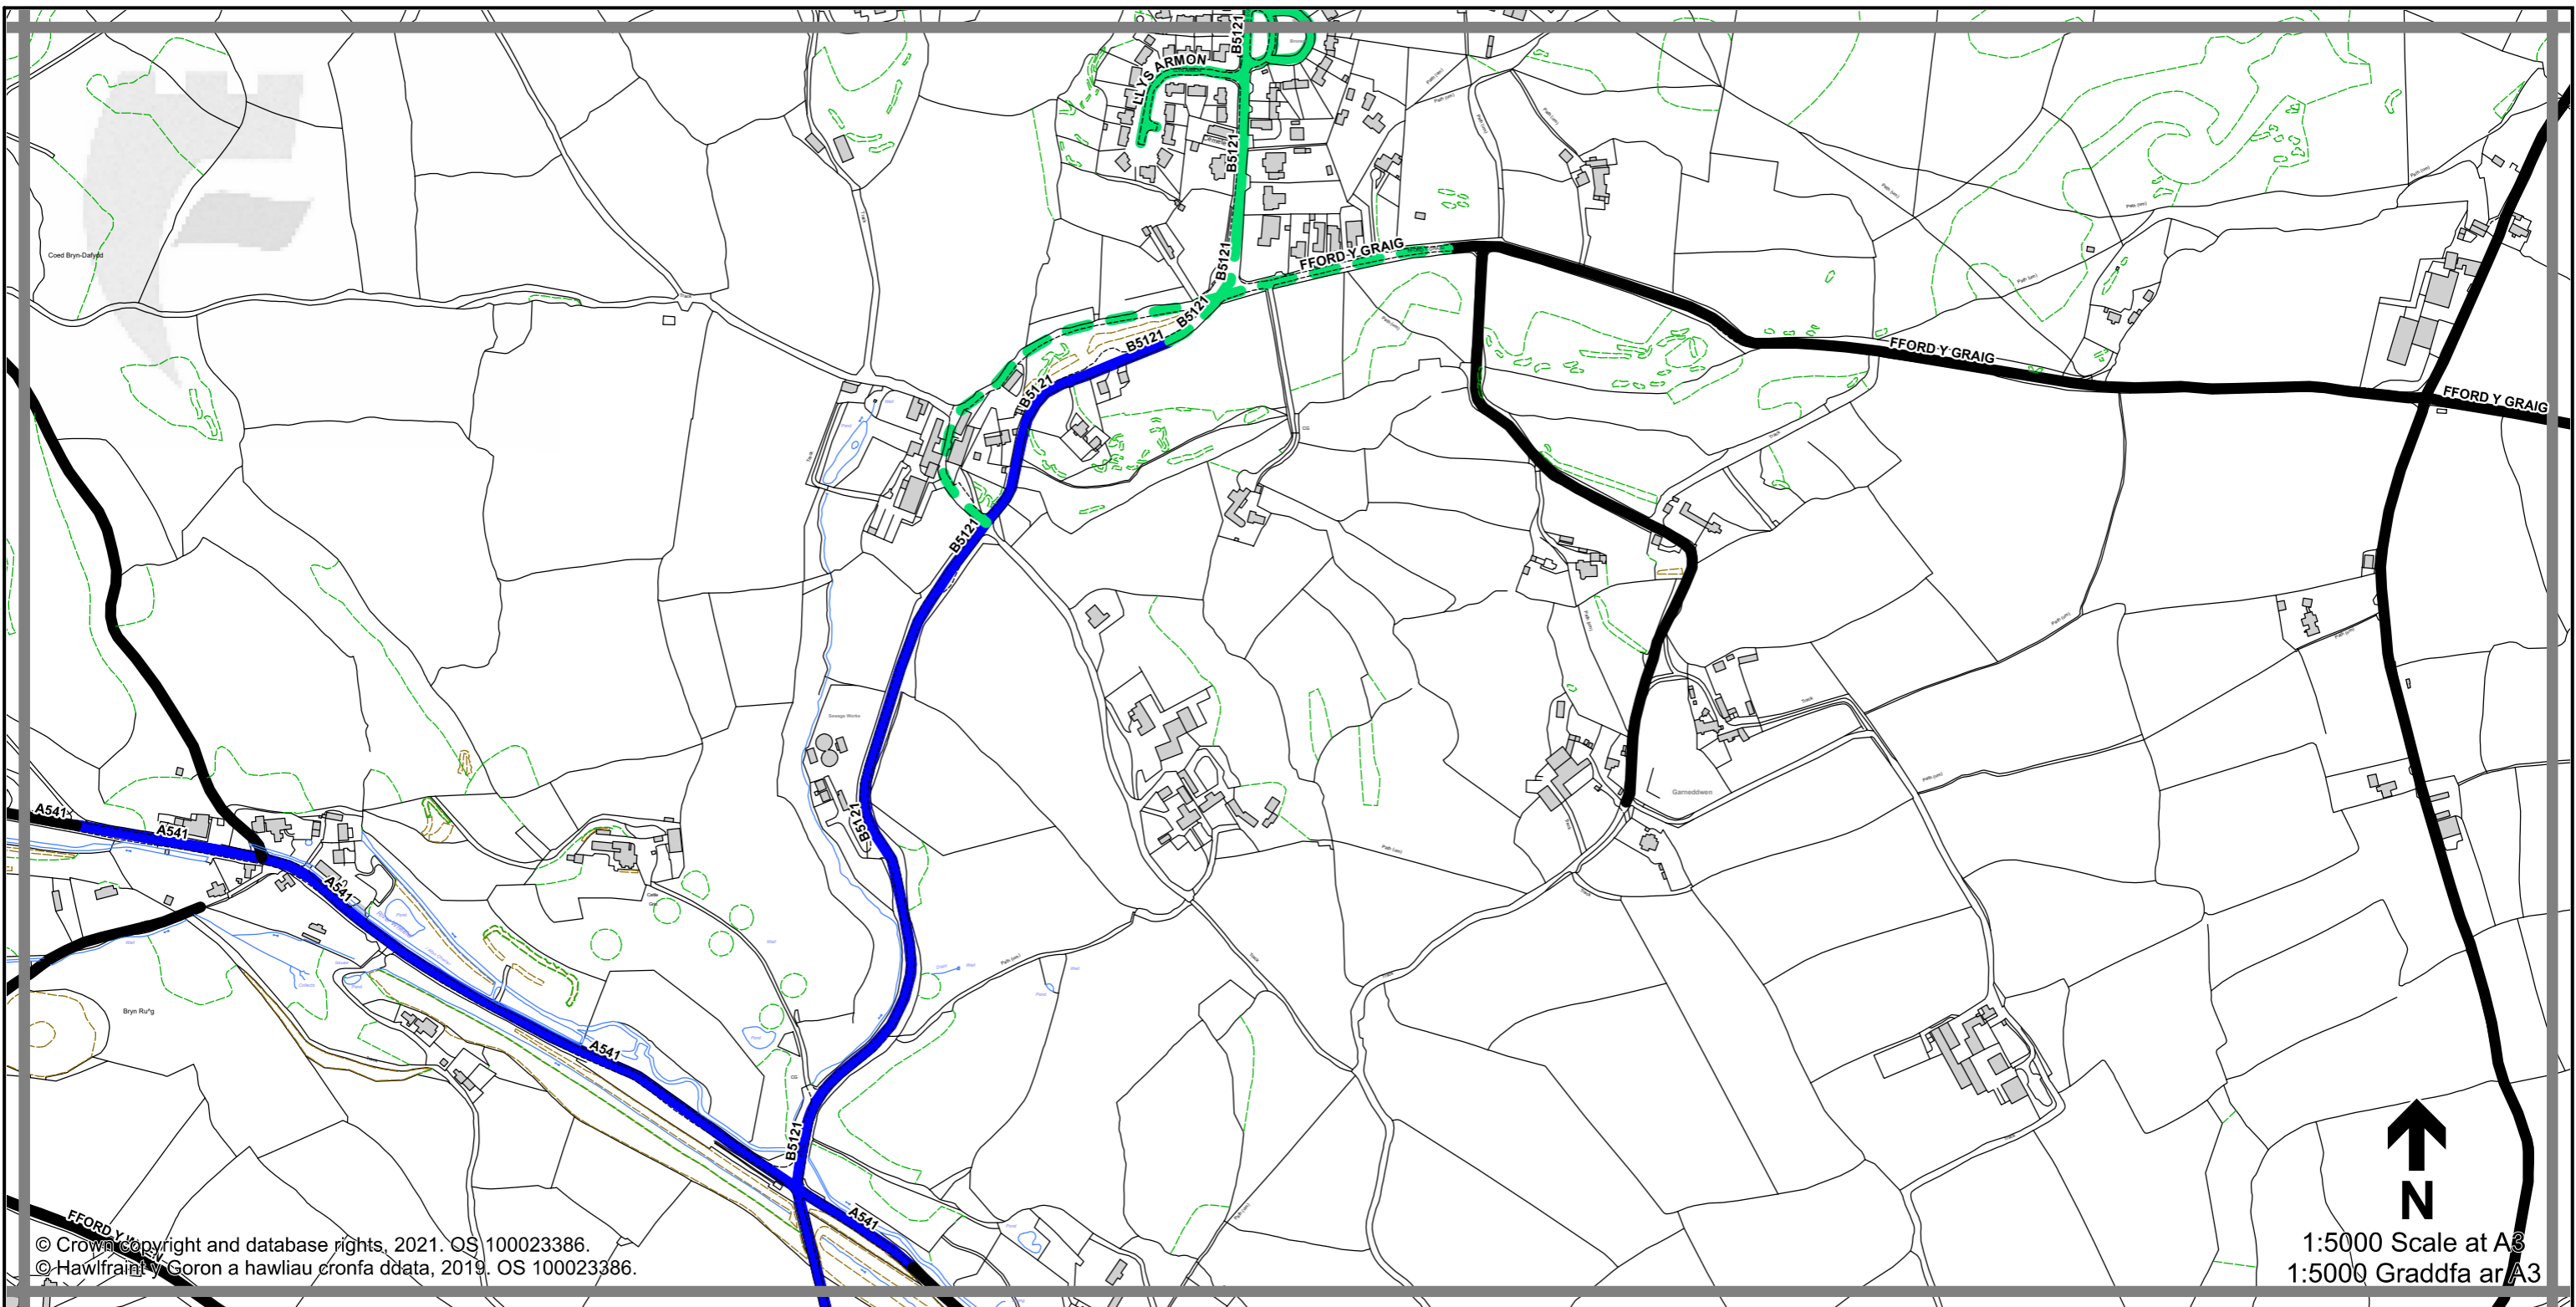

Legend / Eglurhad

- 20 mph / mya
- Restricted Road (30mph)
  Ffordd Gyfyngedig (30mya)
- 30 mph by Order
  30 mya drwy Orchymyn
- 40 mph / mya
- 50 mph / mya
- National Speed Limit applies
  Terfyn Cyflymder Cenedlaethol yn berthnasol
- Derestricted by Order (National Speed Limit applies)
  Heb Gyfyngiad drwy Orchymyn (Terfyn Cyflymder Cenedlaethol yn berthnasol)
- Roads subject to separate Orders
  Ffyrdd sy n destun Gorchmynion ar wahân
- County Boundary / Ffin y Sir

THE FLINTSHIRE COUNTY COUNCIL (VARIOUS ROADS) (20MPH, 30MPH, 40MPH, 50MPH AND NATIONAL SPEED LIMITS. RESTRICTED AND DERESTRICTED ROADS) ORDER 2021.

GORCHYMYN (FFYRDD AMRYWIOL) (20MYA, 30MYA, 40MYA, 50MYA A R TERFYNAU CYFLYMDER CENEDLAETHOL. FFYRDD CYFYNGEDIG A FFYRDD HEB GYFYNGIAD) CYNGOR SIR Y FFLINT 2021.

**Sheet
F18
Dalen**

Sheet Revision Number: **1**
Rhif Adolgiad Y Ddalen:
Sheet Active from: **03/09/2021**
Dalen yn weithredol o: