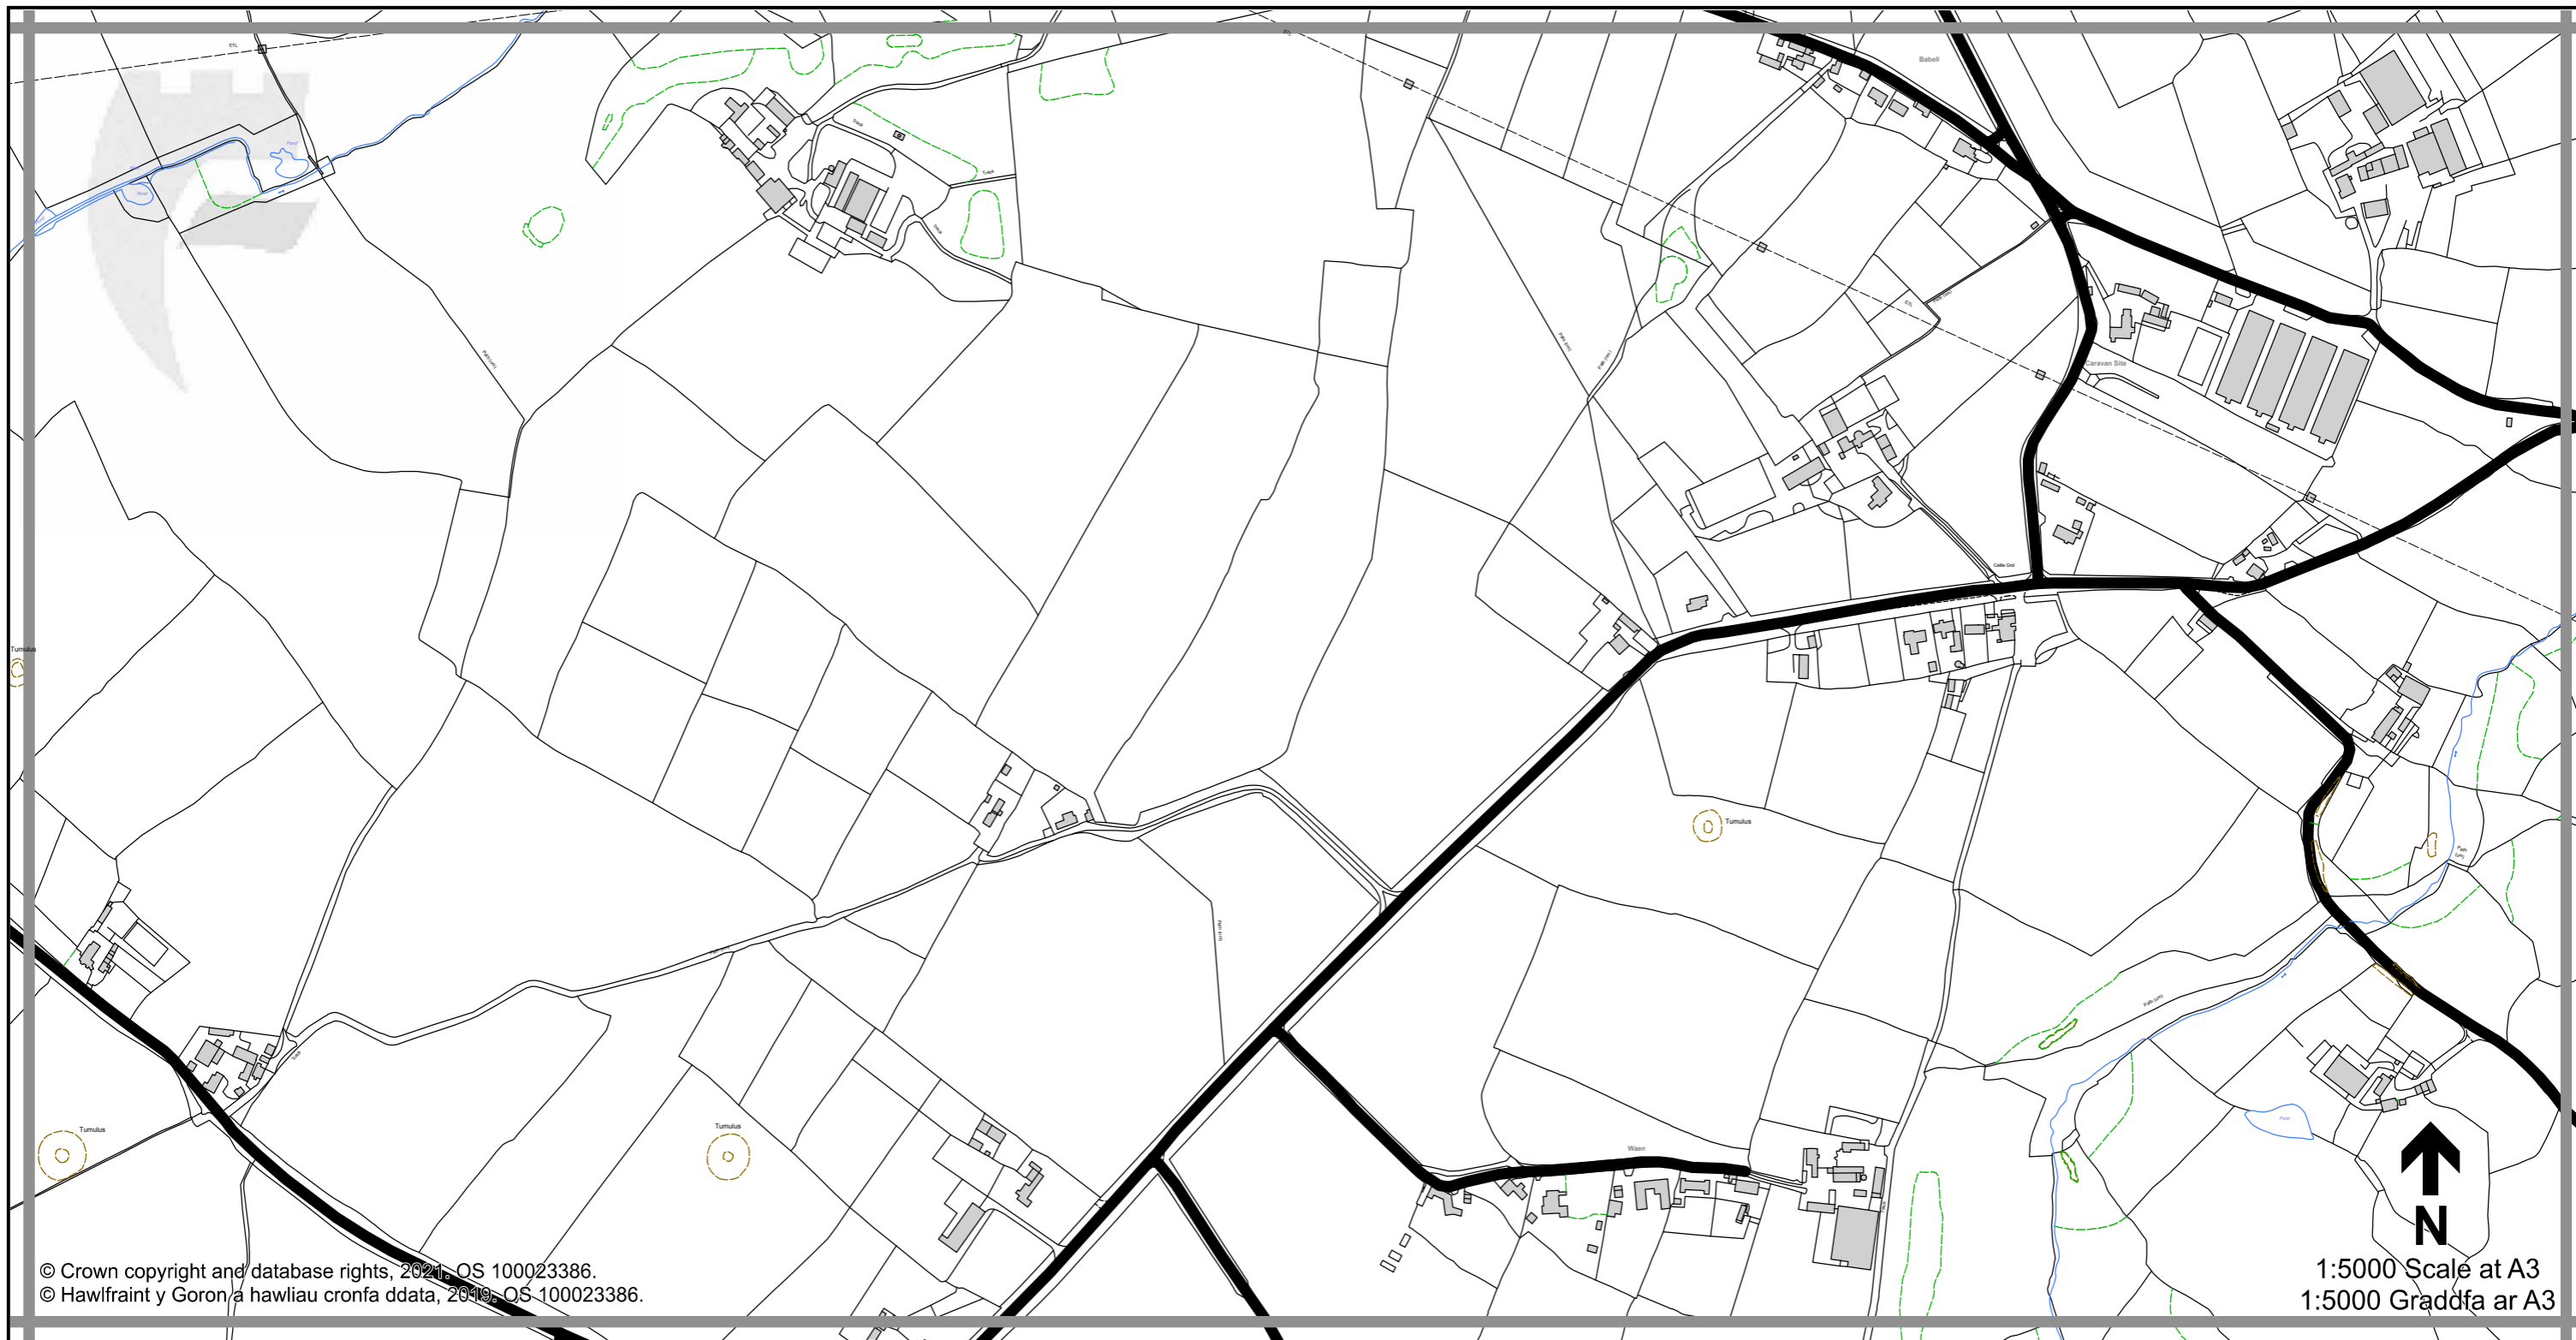

© Crown copyright and database rights, 2021. OS 100023386.
© Hawlfraint y Goron a hawliau cronfa ddata, 2019. OS 100023386.

1:5000 Scale at A3
1:5000 Graddfa ar A3

Legend / Eglurhad

- 20 mph / mya
- Restricted Road' (30mph)
  Ffordd Gyfyngedig (30mya)
- 30 mph by Order
  30 mya drwy Orchymyn
- 40 mph / mya
- 50 mph / mya
- National Speed Limit applies
  Terfyn Cyflymder Cenedlaethol yn berthnasol
- Derestricted by Order (National Speed Limit applies)
  Heb Gyfyngiad drwy Orchymyn (Terfyn Cyflymder Cenedlaethol yn berthnasol)
- Roads subject to separate Orders
  Ffyrdd sy'n destun Gorchmynion ar wahân
- County Boundary / Ffin y Sir

THE FLINTSHIRE COUNTY COUNCIL (VARIOUS ROADS) (20MPH, 30MPH, 40MPH, 50MPH AND NATIONAL SPEED LIMITS. RESTRICTED AND DERESTRICTED ROADS) ORDER 2021.

GORCHYMYN (FFYRDD AMRYWIOL) (20MYA, 30MYA, 40MYA, 50MYA A'R TERFYNAU CYFLYMDER CENEDLAETHOL. FFYRDD CYFYNGEDIG A FFYRDD HEB GYFYNGIAD) CYNGOR SIR Y FFLINT 2021.

**Sheet
E21
Dalen**

**Sheet Revision Number:
Rhif Adolgiad Y Ddalen: 1**
**Sheet Active from:
Dalen yn weithredol o: 03/09/2021**