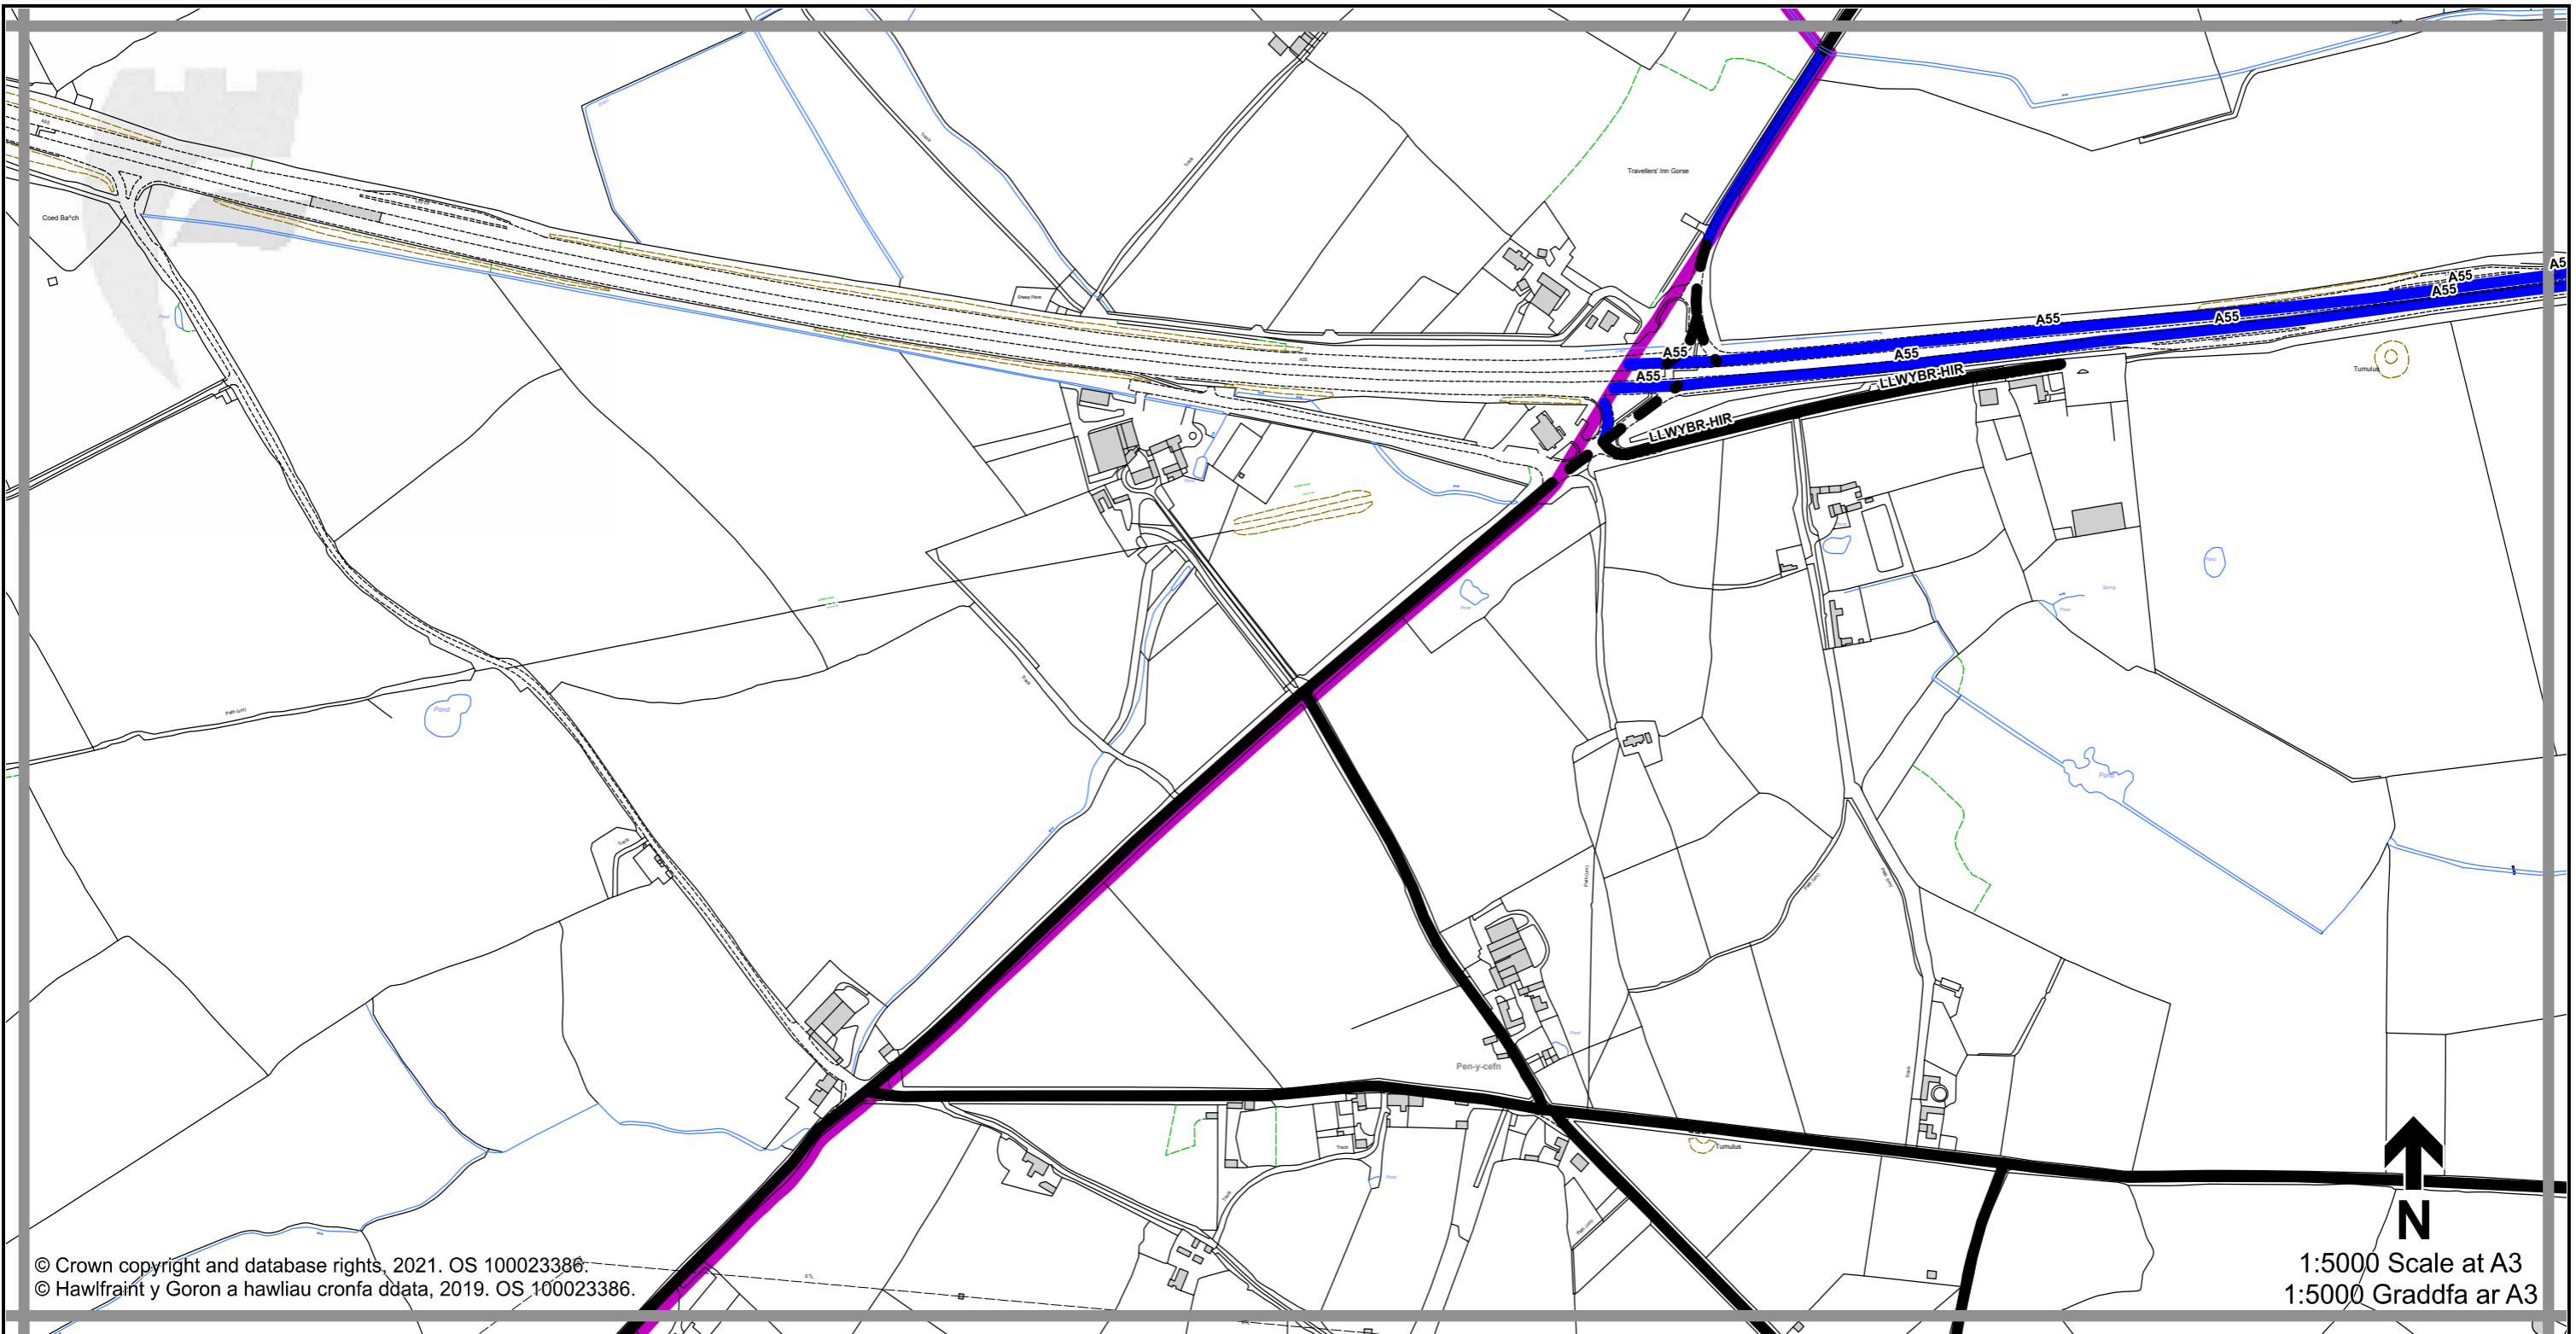

© Crown copyright and database rights, 2021. OS 100023386.
© Hawlfraint y Goron a hawliau cronfa ddata, 2019. OS 100023386.

1:5000 Scale at A3
1:5000 Graddfa ar A3

Legend / Eglurhad

- 20 mph / mya
- Restricted Road' (30mph)
  Ffordd Gyfyngedig (30mya)
- 30 mph by Order
  30 mya drwy Orchymyn
- 40 mph / mya
- 50 mph / mya
- National Speed Limit applies
  Terfyn Cyflymder Cenedlaethol yn berthnasol
- Derestricted by Order (National Speed Limit applies)
  Heb Gyfyngiad drwy Orchymyn (Terfyn Cyflymder Cenedlaethol yn berthnasol)
- Roads subject to separate Orders
  Ffyrdd sy'n destun Gorchmynion ar wahân
- County Boundary / Ffin y Sir

**THE FLINTSHIRE COUNTY COUNCIL (VARIOUS ROADS)
(20MPH, 30MPH, 40MPH, 50MPH AND NATIONAL SPEED LIMITS.
RESTRICTED AND DERESTRICTED ROADS) ORDER 2021.**

**GORCHYMYN (FFYRDD AMRYWIOL) (20MYA, 30MYA, 40MYA,
50MYA A'R TERFYNAU CYFLYMDER CENEDLAETHOL.
FFYRDD CYFYNGEDIG A FFYRDD HEB GYFYNGIAD)
CYNGOR SIR Y FFLINT 2021.**

**Sheet
C23
Dalen**

**Sheet Revision Number:
Rhif Adolgiad Y Ddalen: 1**
**Sheet Active from:
Dalen yn weithredol o: 03/09/2021**