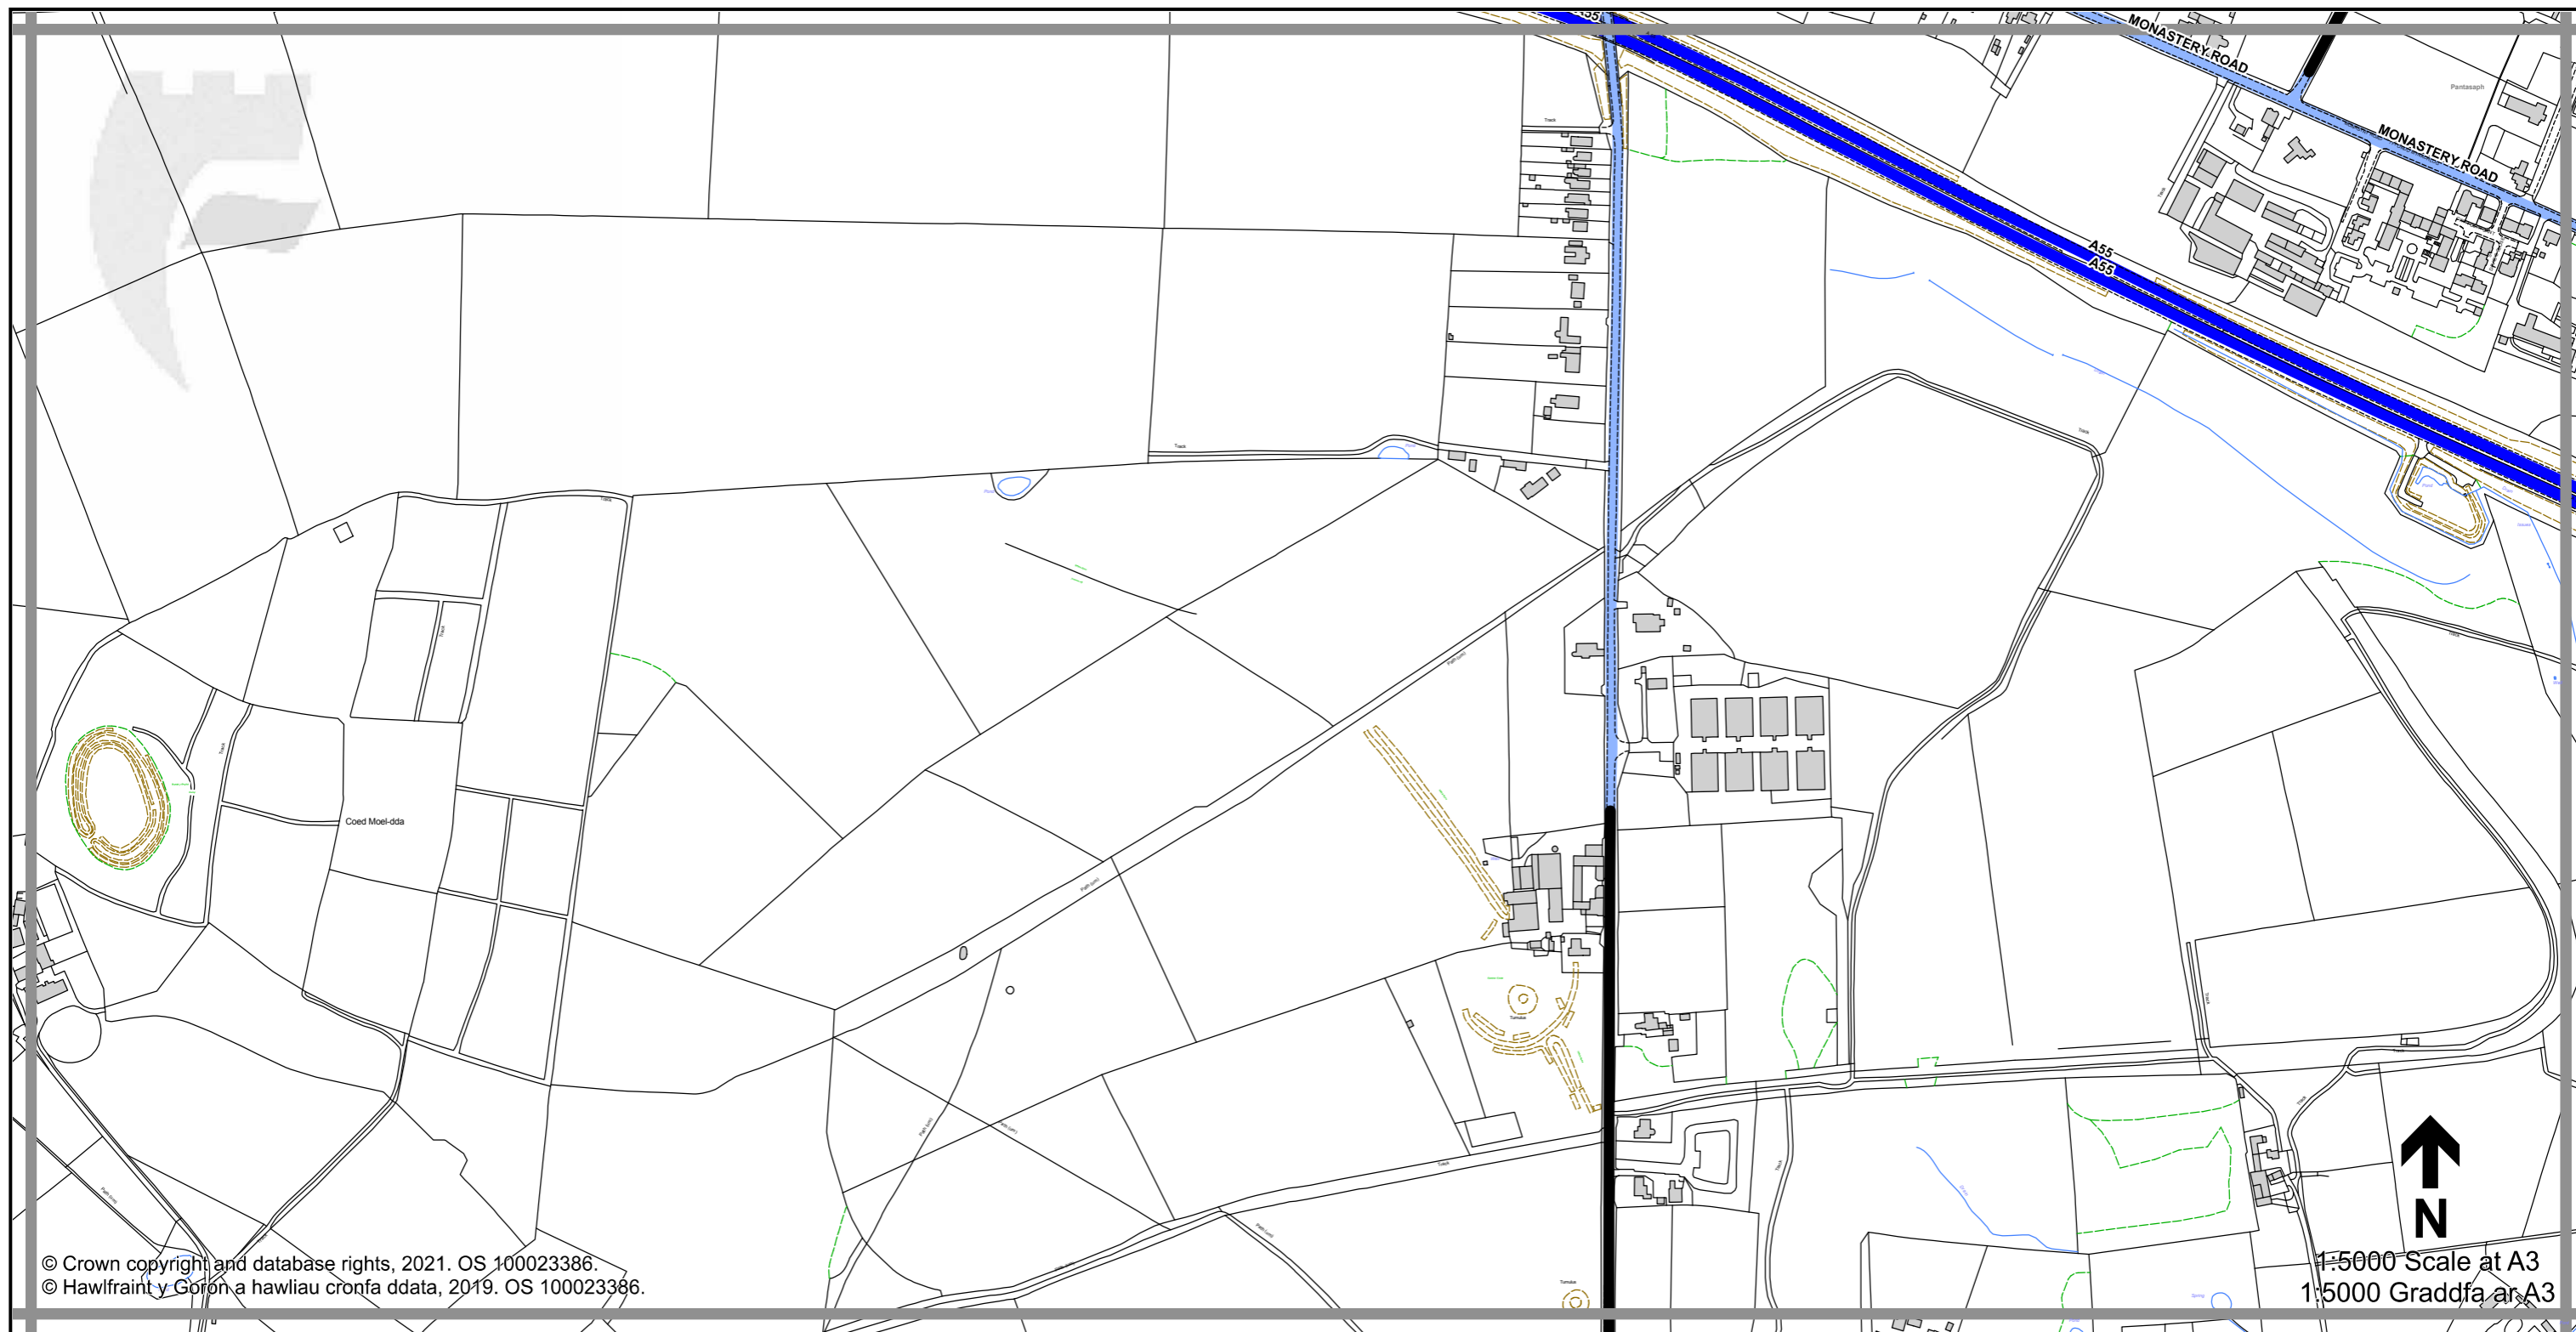

© Crown copyright and database rights, 2021. OS 100023386.
© Hawlfraint y Goron a hawliau cronfa ddata, 2019. OS 100023386.

1:5000 Scale at A3
1:5000 Graddfa ar A3

Legend / Eglurhad

- 20 mph / mya
- Restricted Road' (30mph)
  Ffordd Gyfyngedig (30mya)
- 30 mph by Order
  30 mya drwy Orchymyn
- 40 mph / mya
- 50 mph / mya
- National Speed Limit applies
  Terfyn Cyflymder Cenedlaethol yn berthnasol
- Derestricted by Order (National Speed Limit applies)
  Heb Gyfyngiad drwy Orchymyn (Terfyn Cyflymder Cenedlaethol yn berthnasol)
- Roads subject to separate Orders
  Ffyrdd sy'n destun Gorchmynion ar wahân
- County Boundary / Ffin y Sir

**THE FLINTSHIRE COUNTY COUNCIL (VARIOUS ROADS)
(20MPH, 30MPH, 40MPH, 50MPH AND NATIONAL SPEED LIMITS.
RESTRICTED AND DERESTRICTED ROADS) ORDER 2021.**

**GORCHYMYN (FFYRDD AMRYWIOL) (20MYA, 30MYA, 40MYA,
50MYA A'R TERFYNAU CYFLYMDER CENEDLAETHOL.
FFYRDD CYFYNGEDIG A FFYRDD HEB GYFYNGIAD)
CYNGOR SIR Y FFLINT 2021.**

**Sheet
E23
Dalen**

Sheet Revision Number:
Rhif Adolgiad Y Ddalen: **1**
Sheet Active from:
Dalen yn weithredol o: **03/09/2021**