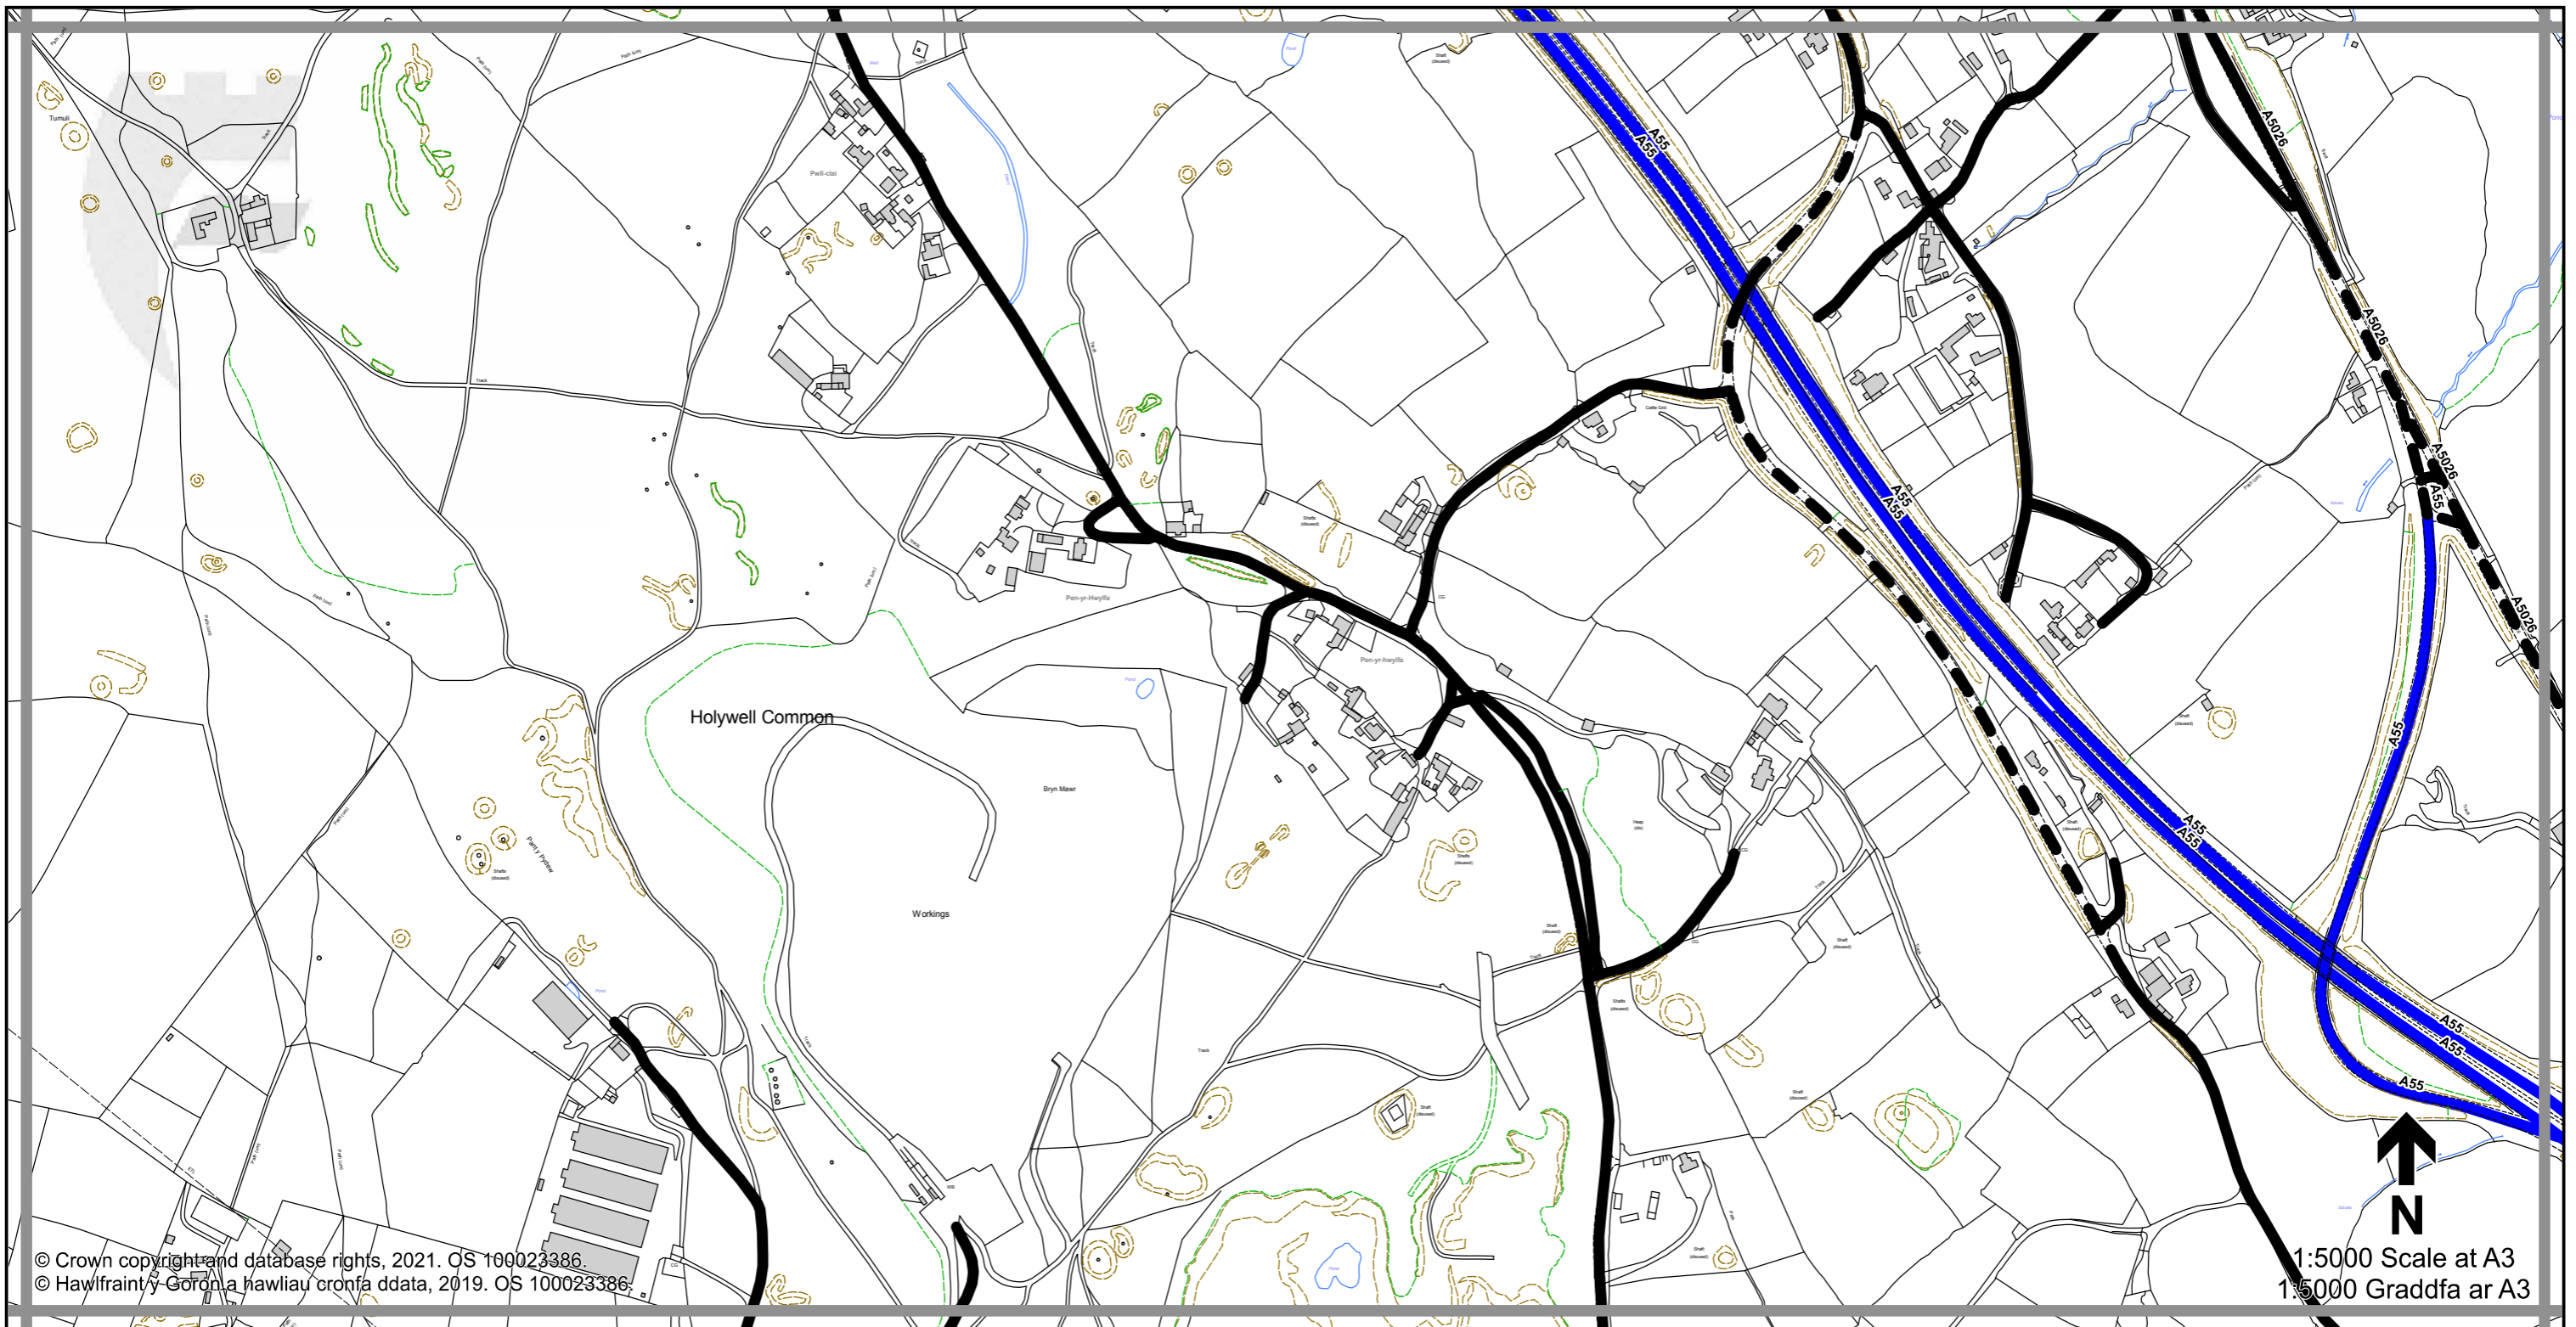

Legend / Eglurhad

- 20 mph / mya
- Restricted Road' (30mph)
  Ffordd Gyfyngedig (30mya)
- 30 mph by Order
  30 mya drwy Orchymyn
- 40 mph / mya
- 50 mph / mya
- National Speed Limit applies
  Terfyn Cyflymder Cenedlaethol yn berthnasol
- Derestricted by Order (National Speed Limit applies)
  Heb Gyfyngiad drwy Orchymyn (Terfyn Cyflymder Cenedlaethol yn berthnasol)
- Roads subject to separate Orders
  Ffyrdd sy'n destun Gorchmynion ar wahân
- County Boundary / Ffin y Sir

THE FLINTSHIRE COUNTY COUNCIL (VARIOUS ROADS) (20MPH, 30MPH, 40MPH, 50MPH AND NATIONAL SPEED LIMITS. RESTRICTED AND DERESTRICTED ROADS) ORDER 2021.

GORCHYMYN (FFYRDD AMRYWIOL) (20MYA, 30MYA, 40MYA, 50MYA A'R TERFYNAU CYFLYMDER CENEDLAETHOL. FFYRDD CYFYNGEDIG A FFYRDD HEB GYFYNGIAD) CYNGOR SIR Y FFLINT 2021.

**Sheet
G21
Dalen**

**Sheet Revision Number:
Rhif Adolgiad Y Ddalen: 1**
**Sheet Active from:
Dalen yn weithredol o: 03/09/2021**