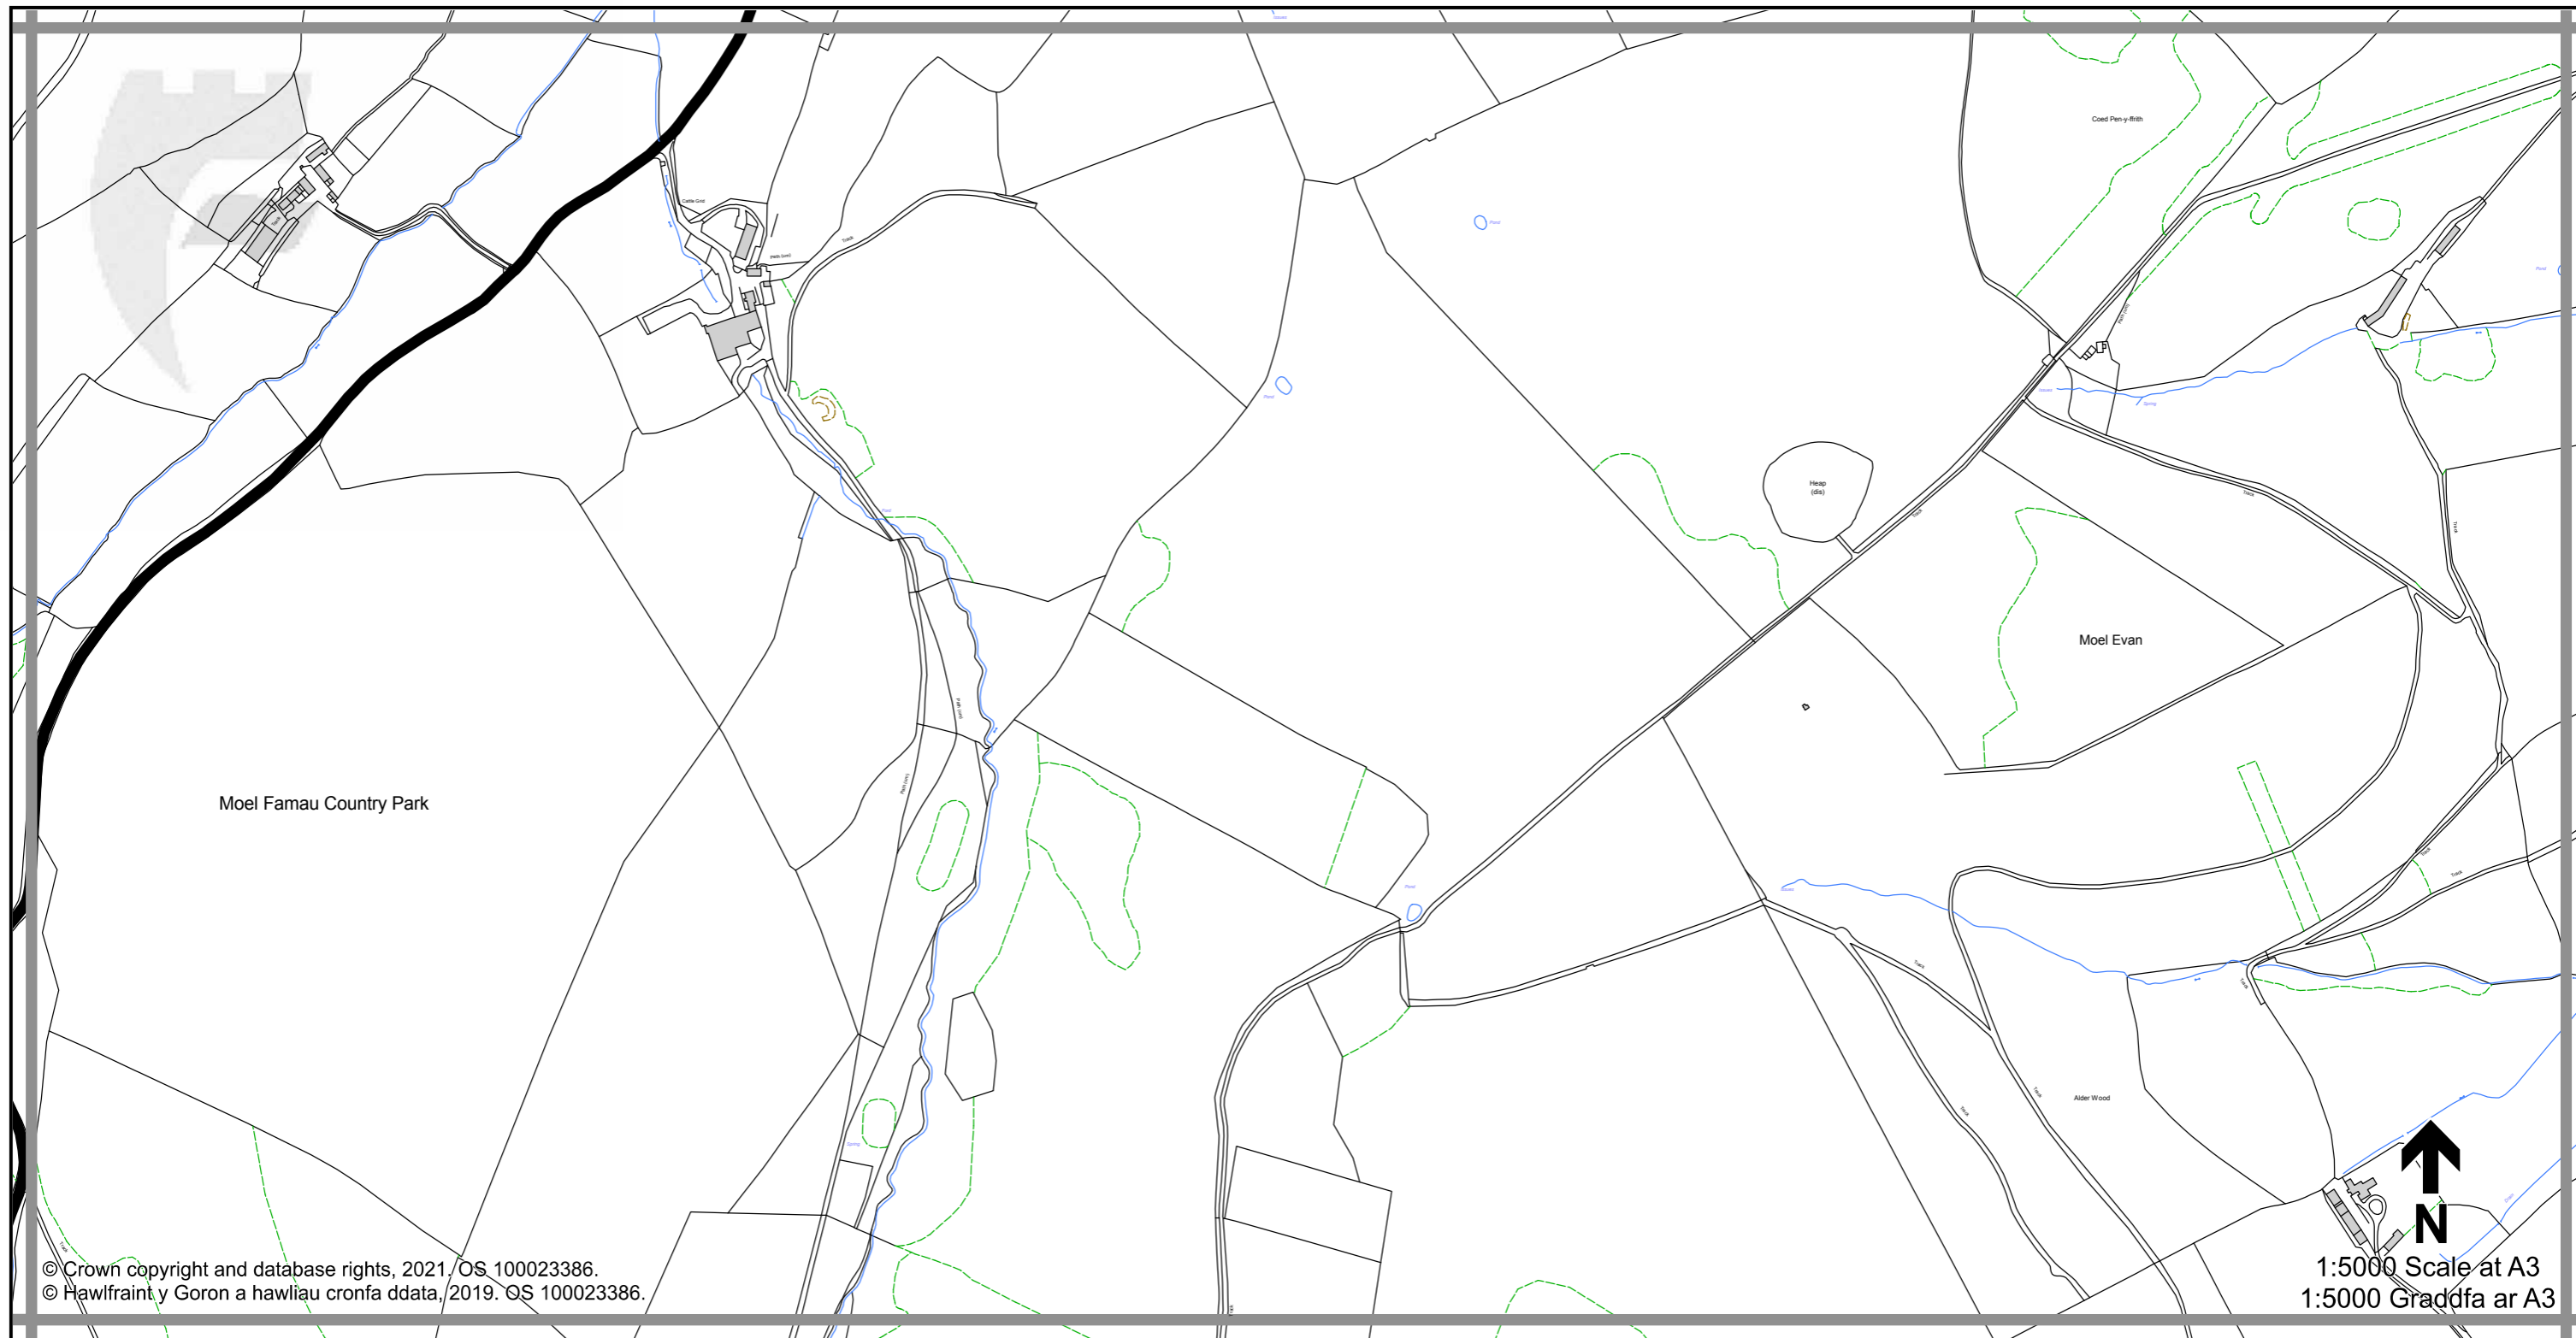

© Crown copyright and database rights, 2021. OS 100023386.
© Hawlfraint y Goron a hawliau cronfa ddata, 2019. OS 100023386.

1:5000 Scale at A3
1:5000 Graddfa ar A3

Legend / Eglurhad

20 mph / mya	National Speed Limit applies Terfyn Cyflymder Cenedlaethol yn berthnasol
Restricted Road' (30mph) Ffordd Gyfyngedig (30mya)	Derestricted by Order (National Speed Limit applies) Heb Gyfyngiad drwy Orchymyn (Terfyn Cyflymder Cenedlaethol yn berthnasol)
30 mph by Order 30 mya drwy Orchymyn	Roads subject to separate Orders Ffyrdd sy'n destun Gorchmynion ar wahân
40 mph / mya	County Boundary / Ffin y Sir
50 mph / mya	

THE FLINTSHIRE COUNTY COUNCIL (VARIOUS ROADS) (20MPH, 30MPH, 40MPH, 50MPH AND NATIONAL SPEED LIMITS. RESTRICTED AND DERESTRICTED ROADS) ORDER 2021.

GORCHYMYN (FFYRDD AMRYWIOL) (20MYA, 30MYA, 40MYA, 50MYA A'R TERFYNAU CYFLYMDER CENEDLAETHOL. FFYRDD CYFYNGEDIG A FFYRDD HEB GYFYNGIAD) CYNGOR SIR Y FFLINT 2021.

**Sheet
E15
Dalen**

**Sheet Revision Number:
Rhif Adolgiad Y Ddalen: 1**
**Sheet Active from:
Dalen yn weithredol o: 03/09/2021**