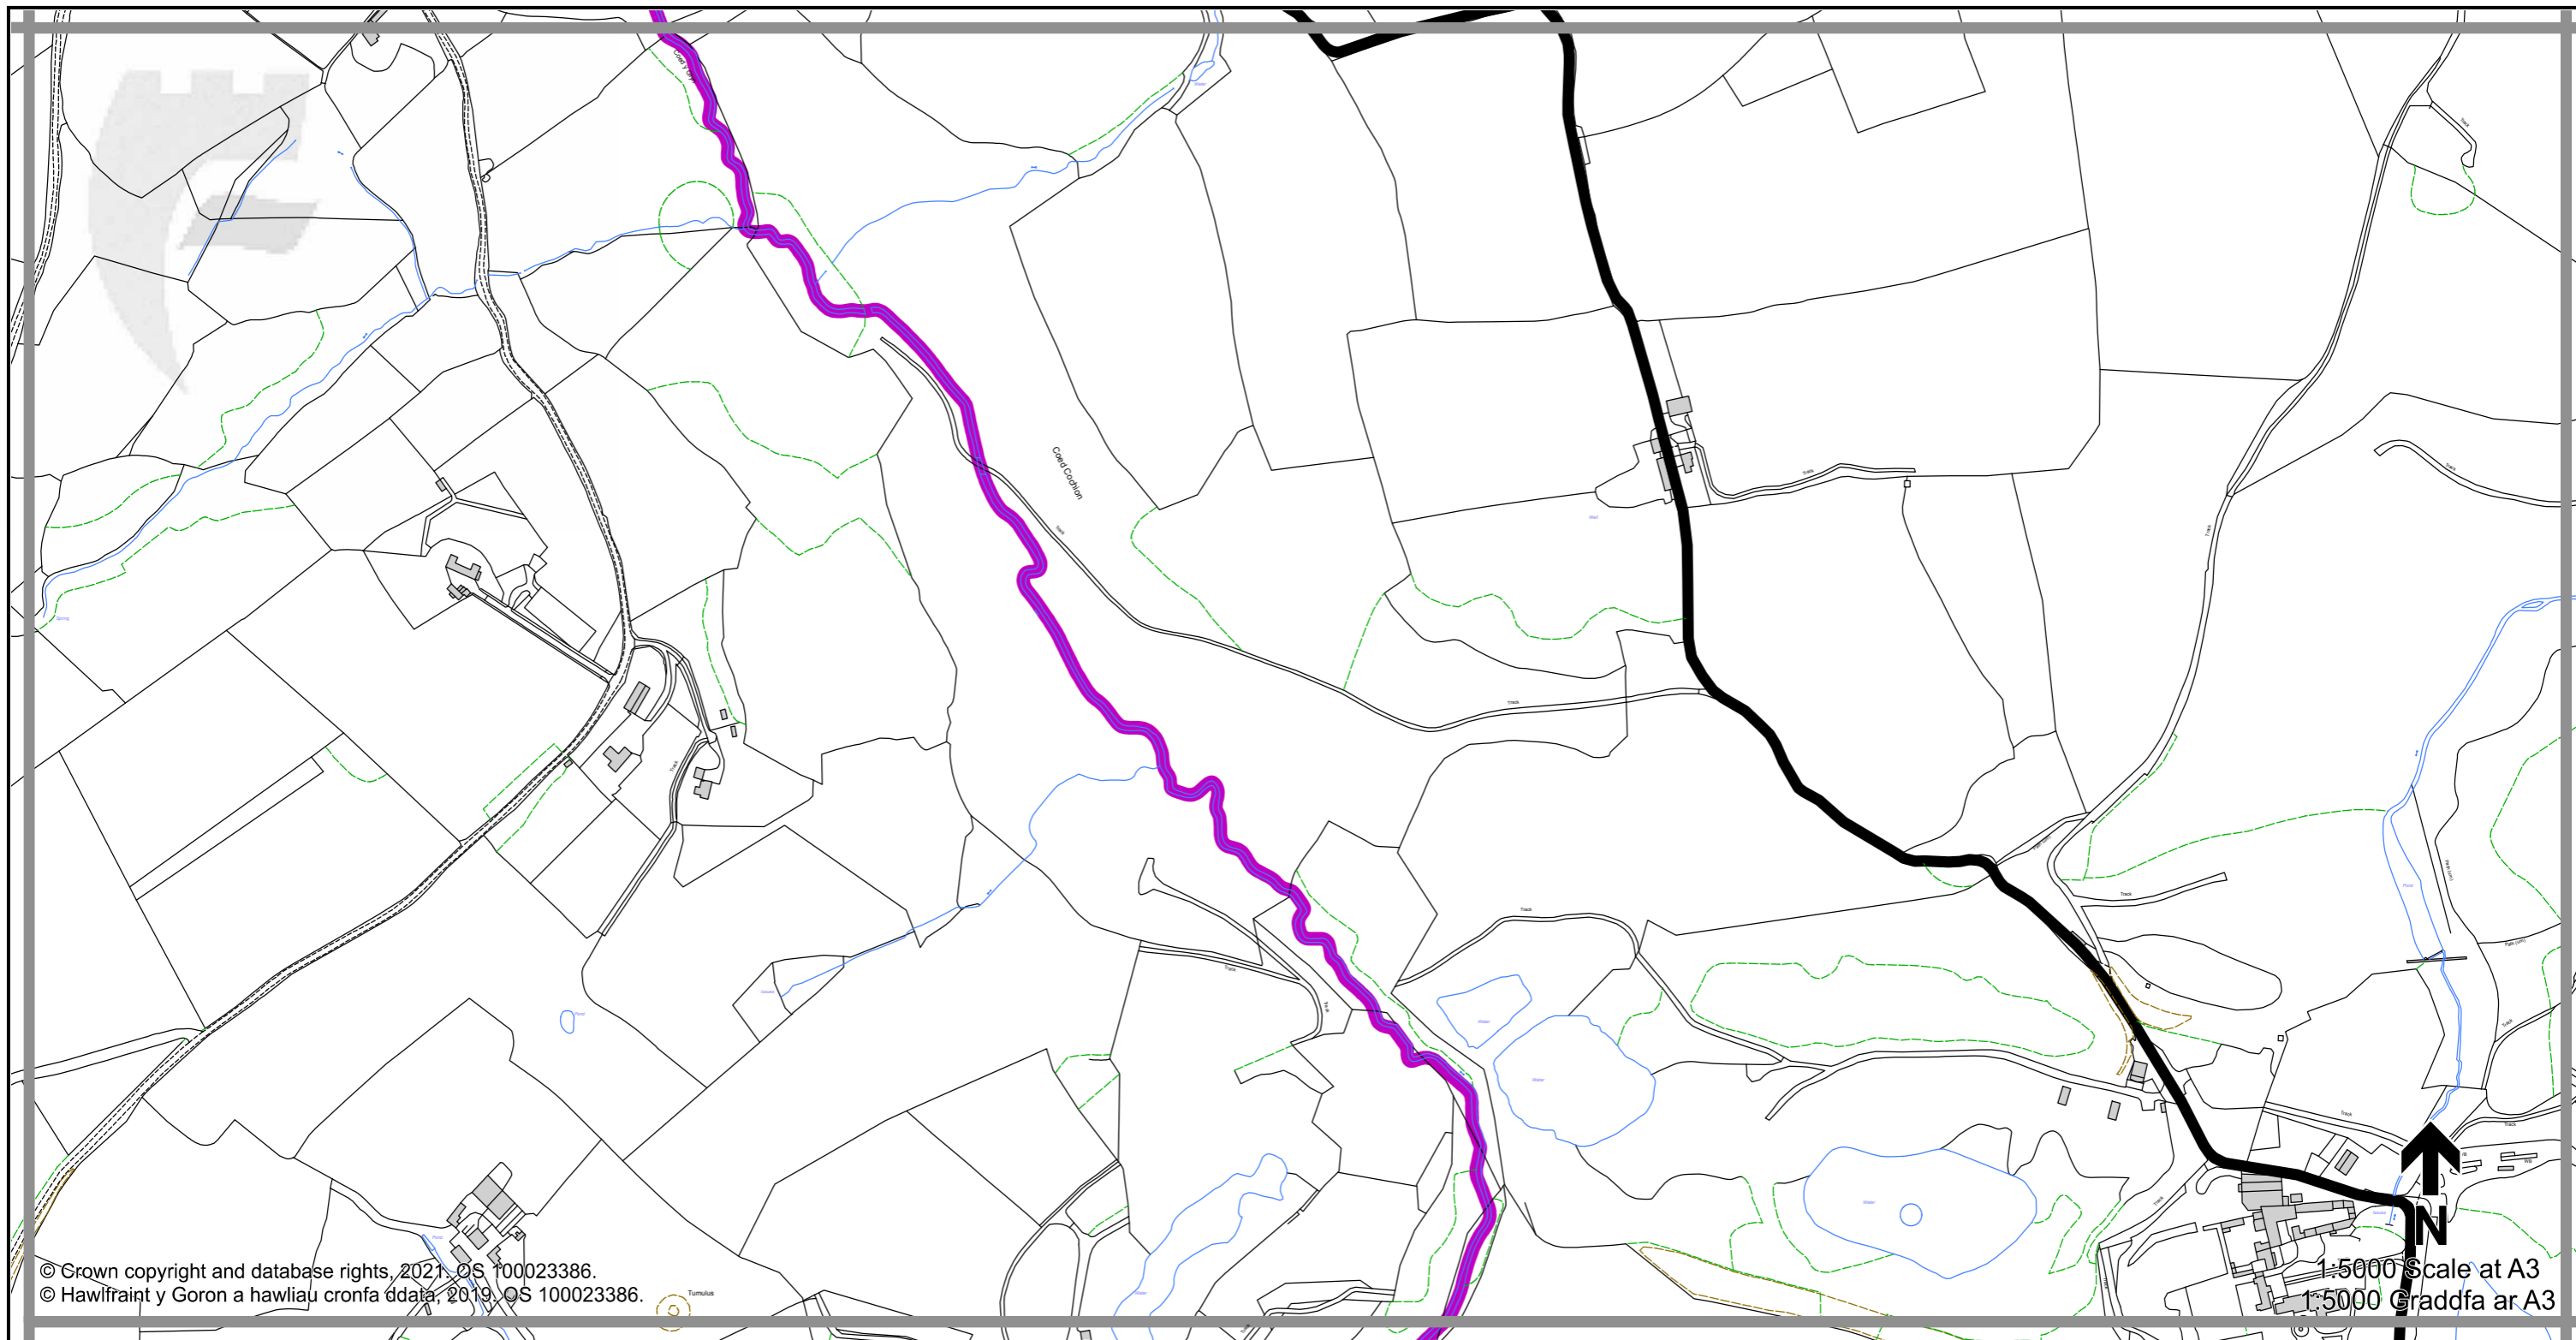

© Crown copyright and database rights, 2021, OS 100023386.
© Hawlfraint y Goron a hawliau cronfa ddata, 2019, OS 100023386.

1:5000 Scale at A3
1:5000 Graddfa ar A3

Legend / Eglurhad

- 20 mph / mya
- Restricted Road' (30mph)
  Ffordd Gyfyngedig (30mya)
- 30 mph by Order
  30 mya drwy Orchymyn
- 40 mph / mya
- 50 mph / mya
- National Speed Limit applies
  Terfyn Cyflymder Cenedlaethol yn berthnasol
- Derestricted by Order (National Speed Limit applies)
  Heb Gyfyngiad drwy Orchymyn (Terfyn Cyflymder Cenedlaethol yn berthnasol)
- Roads subject to separate Orders
  Ffyrdd sy'n destun Gorchmynion ar wahân
- County Boundary / Ffin y Sir

**THE FLINTSHIRE COUNTY COUNCIL (VARIOUS ROADS)
(20MPH, 30MPH, 40MPH, 50MPH AND NATIONAL SPEED LIMITS.
RESTRICTED AND DERESTRICTED ROADS) ORDER 2021.**

**GORCHYMYN (FFYRDD AMRYWIOL) (20MYA, 30MYA, 40MYA,
50MYA A'R TERFYNAU CYFLYMDER CENEDLAETHOL.
FFYRDD CYFYNGEDIG A FFYRDD HEB GYFYNGIAD)
CYNGOR SIR Y FFLINT 2021.**

**Sheet
C20
Dalen**

**Sheet Revision Number:
Rhif Adolgiad Y Ddalen: 1**
**Sheet Active from:
Dalen yn weithredol o: 03/09/2021**