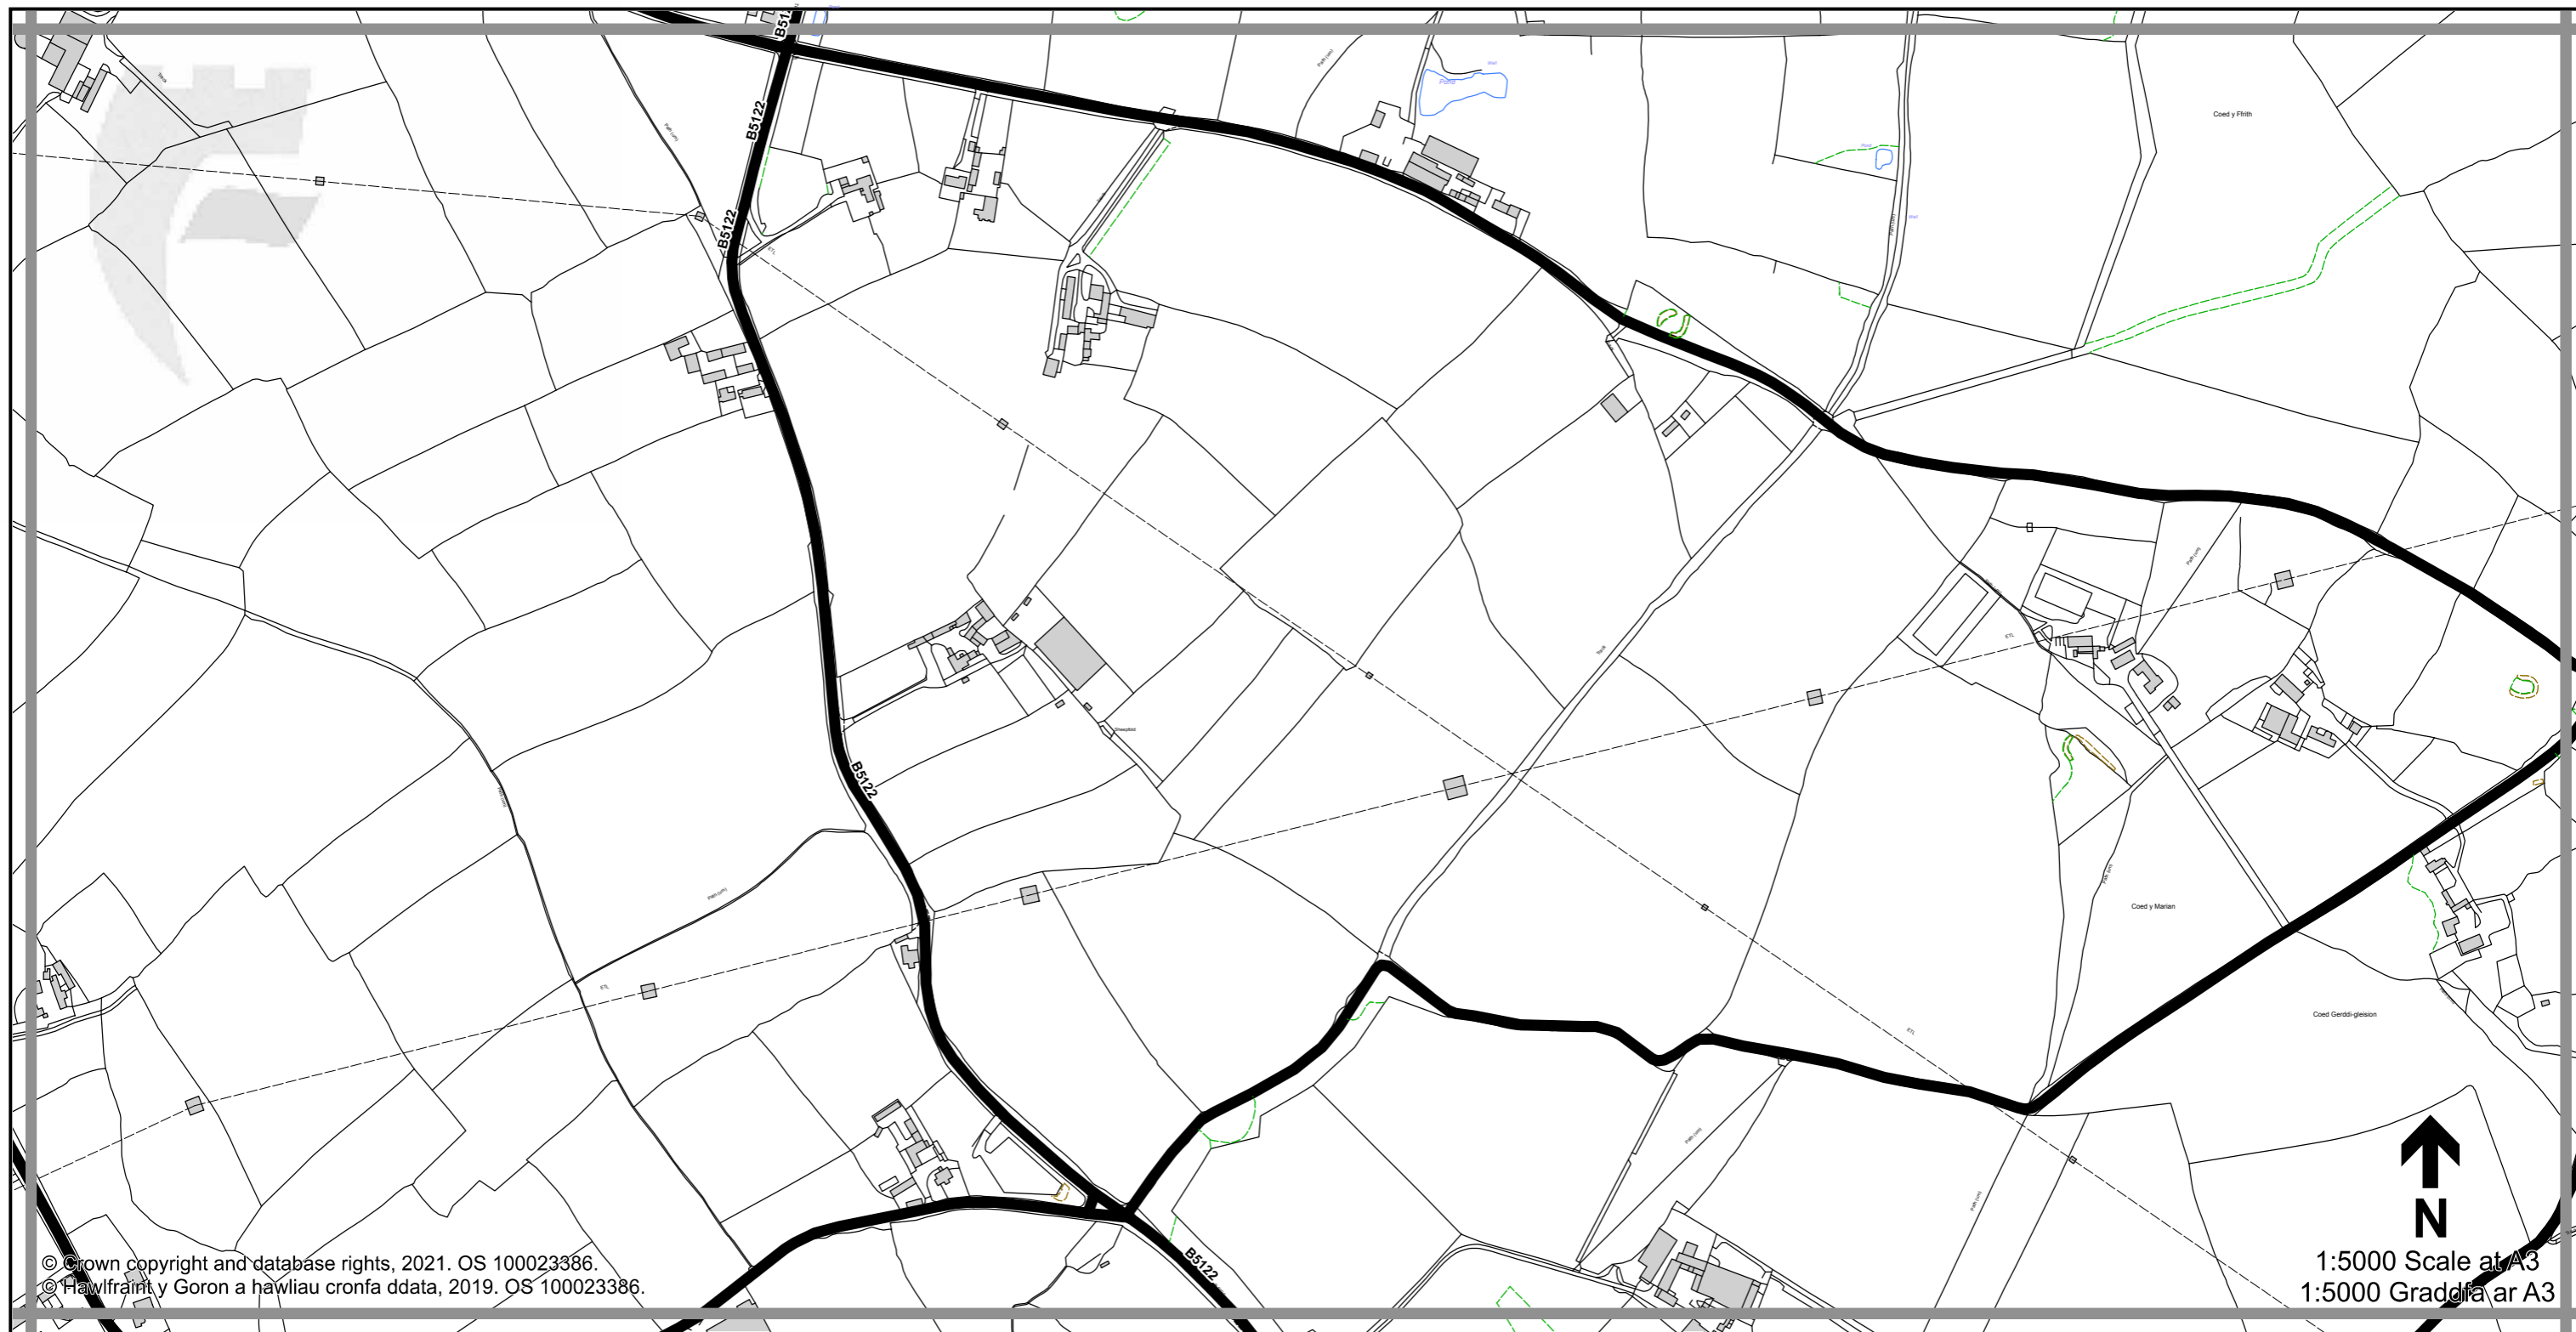

Legend / Eglurhad

- 20 mph / mya
- Restricted Road' (30mph)
  Ffordd Gyfyngedig (30mya)
- 30 mph by Order
  30 mya drwy Orchymyn
- 40 mph / mya
- 50 mph / mya
- National Speed Limit applies
  Terfyn Cyflymder Cenedlaethol yn berthnasol
- Derestricted by Order (National Speed Limit applies)
  Heb Gyfyngiad drwy Orchymyn (Terfyn Cyflymder Cenedlaethol yn berthnasol)
- Roads subject to separate Orders
  Ffyrdd sy'n destun Gorchymynion ar wahân
- County Boundary / Ffin y Sir

**THE FLINTSHIRE COUNTY COUNCIL (VARIOUS ROADS)
(20MPH, 30MPH, 40MPH, 50MPH AND NATIONAL SPEED LIMITS.
RESTRICTED AND DERESTRICTED ROADS) ORDER 2021.**

**GORCHYMYN (FFYRDD AMRYWIOL) (20MYA, 30MYA, 40MYA,
50MYA A'R TERFYNAU CYFLYMDER CENEDLAETHOL.
FFYRDD CYFYNGEDIG A FFYRDD HEB GYFYNGIAD)
CYNGOR SIR Y FFLINT 2021.**

**Sheet
D22
Dalen**

**Sheet Revision Number:
Rhif Adolgiad Y Ddalen: 1**
**Sheet Active from:
Dalen yn weithredol o: 03/09/2021**