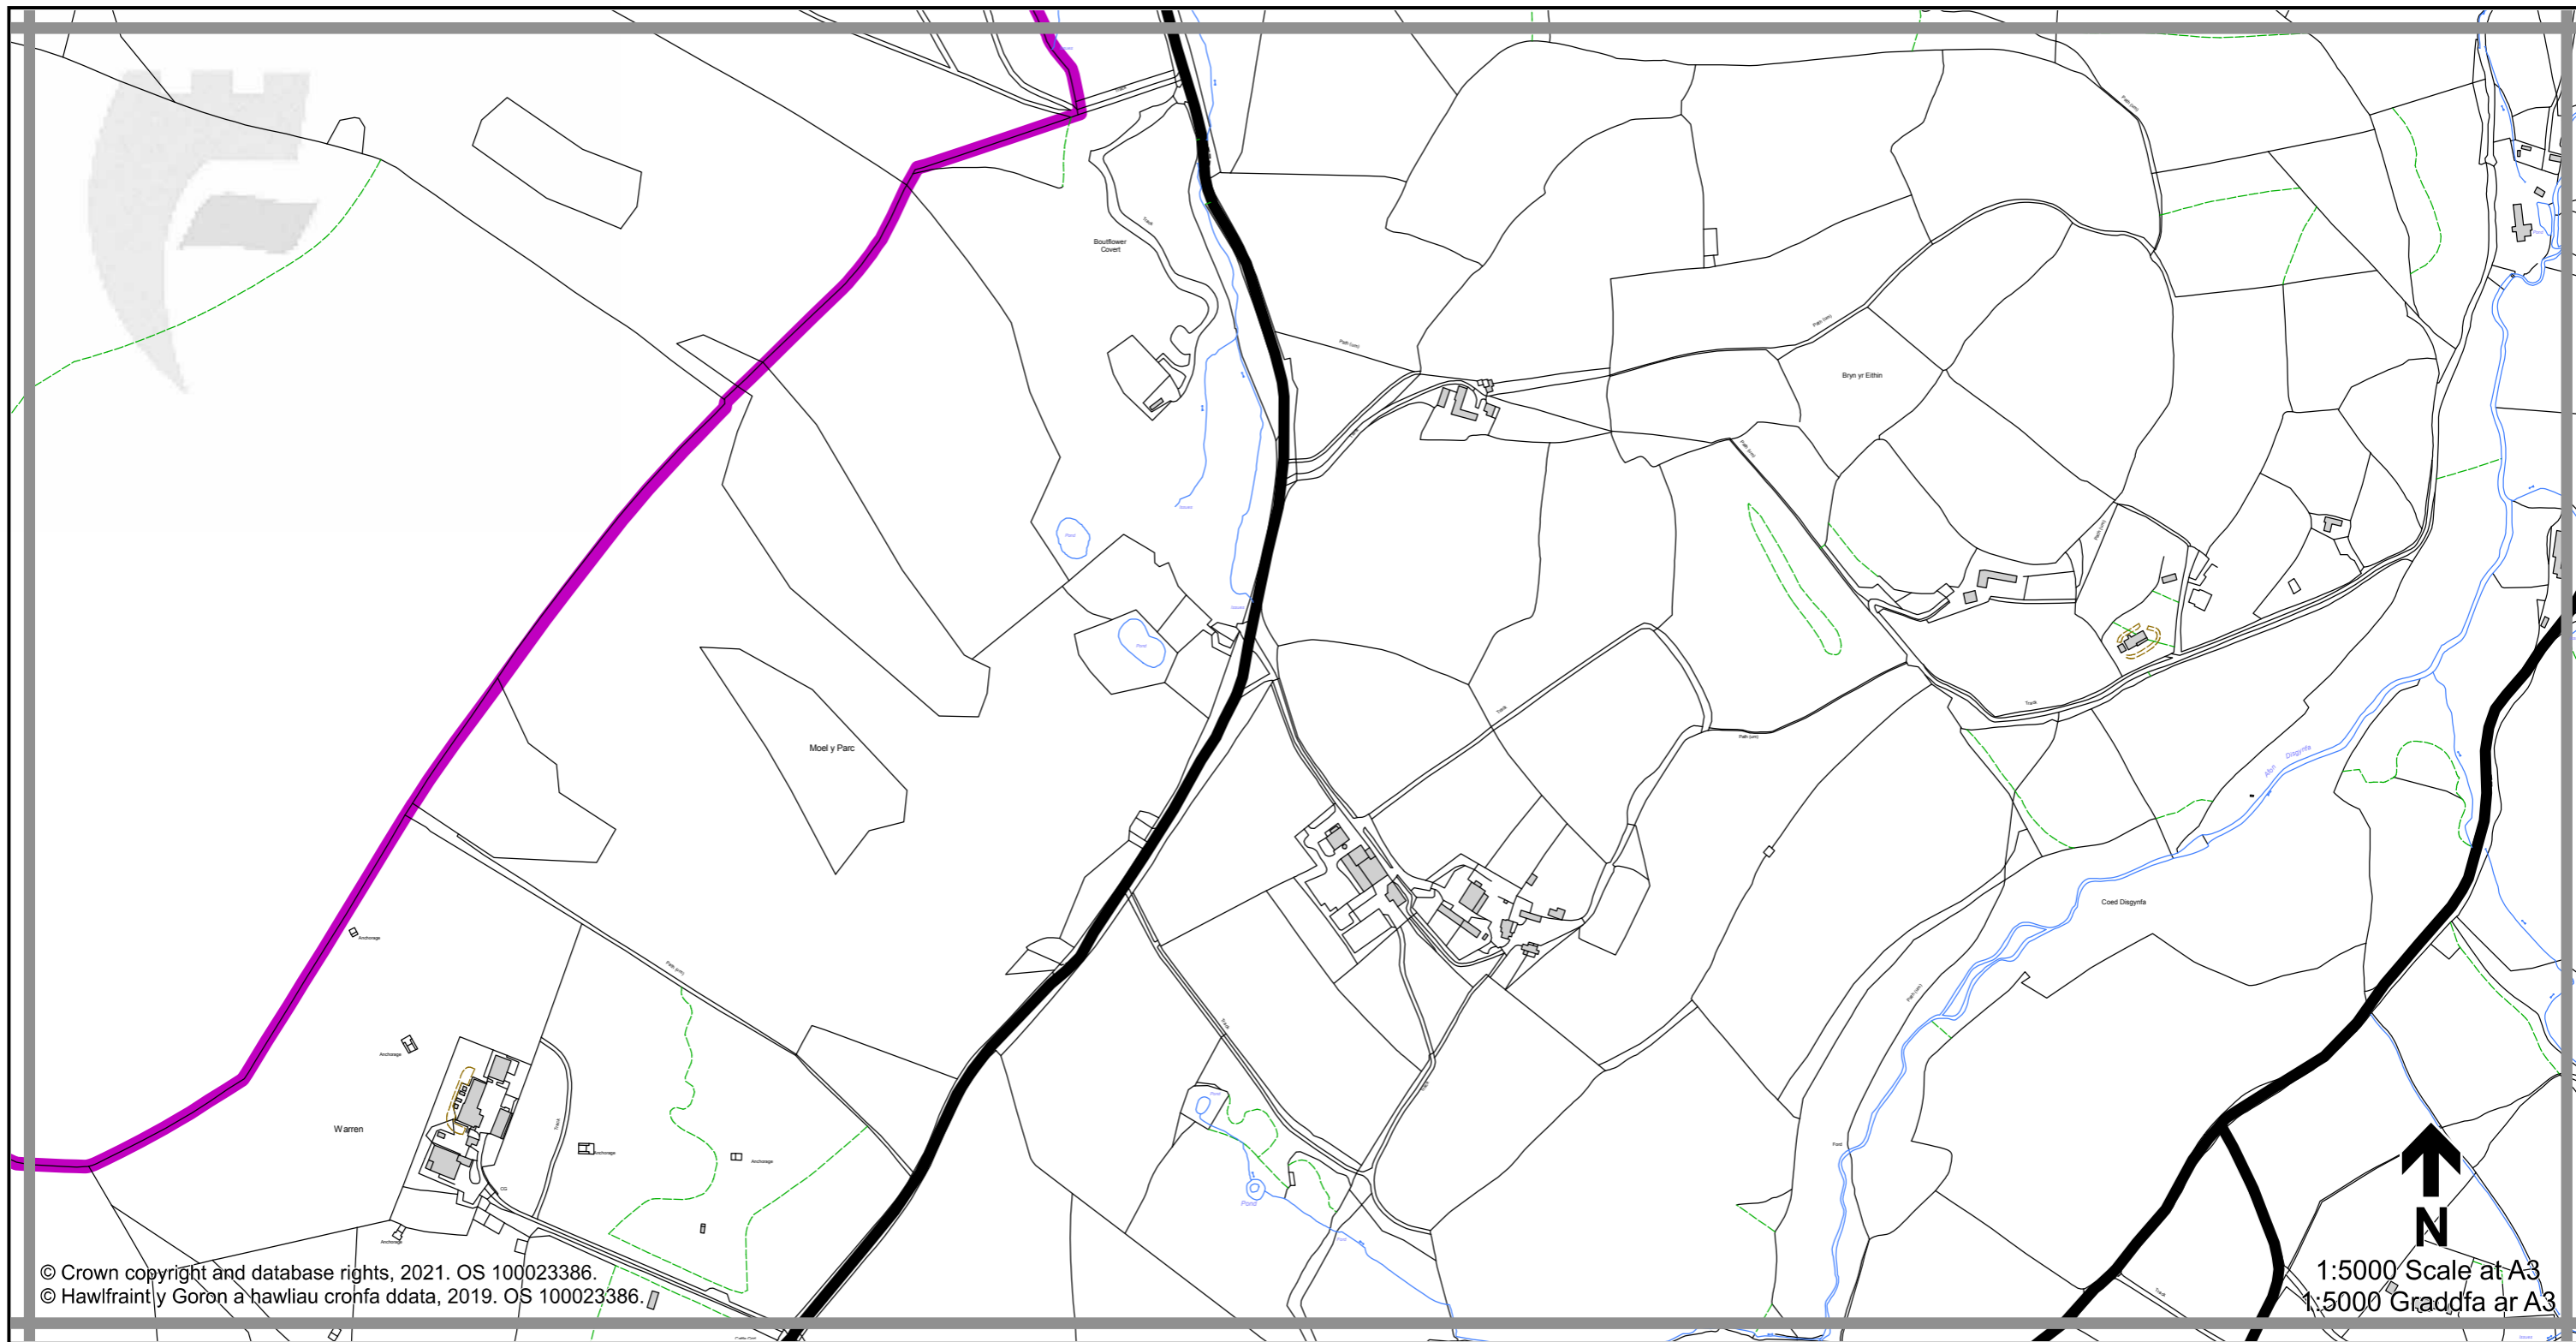

© Crown copyright and database rights, 2021. OS 100023386.
© Hawlfraint y Goron a hawliau cronfa ddata, 2019. OS 100023386.

1:5000 Scale at A3
1:5000 Graddfa ar A3

Legend / Eglurhad

- 20 mph / mya
- Restricted Road' (30mph)
  Ffordd Gyfyngedig (30mya)
- 30 mph by Order
  30 mya drwy Orchymyn
- 40 mph / mya
- 50 mph / mya
- National Speed Limit applies
  Terfyn Cyflymder Cenedlaethol yn berthnasol
- Derestricted by Order (National Speed Limit applies)
  Heb Gyfyngiad drwy Orchymyn (Terfyn Cyflymder Cenedlaethol yn berthnasol)
- Roads subject to separate Orders
  Ffyrdd sy'n destun Gorchmynion ar wahân
- County Boundary / Ffin y Sir

**THE FLINTSHIRE COUNTY COUNCIL (VARIOUS ROADS)
(20MPH, 30MPH, 40MPH, 50MPH AND NATIONAL SPEED LIMITS.
RESTRICTED AND DERESTRICTED ROADS) ORDER 2021.**

**GORCHYMYN (FFYRDD AMRYWIOL) (20MYA, 30MYA, 40MYA,
50MYA A'R TERFYNAU CYFLYMDER CENEDLAETHOL.
FFYRDD CYFYNGEDIG A FFYRDD HEB GYFYNGIAD)
CYNGOR SIR Y FFLINT 2021.**

**Sheet
D18
Dalen**

**Sheet Revision Number:
Rhif Adolgiad Y Ddalen: 1**
**Sheet Active from:
Dalen yn weithredol o: 03/09/2021**