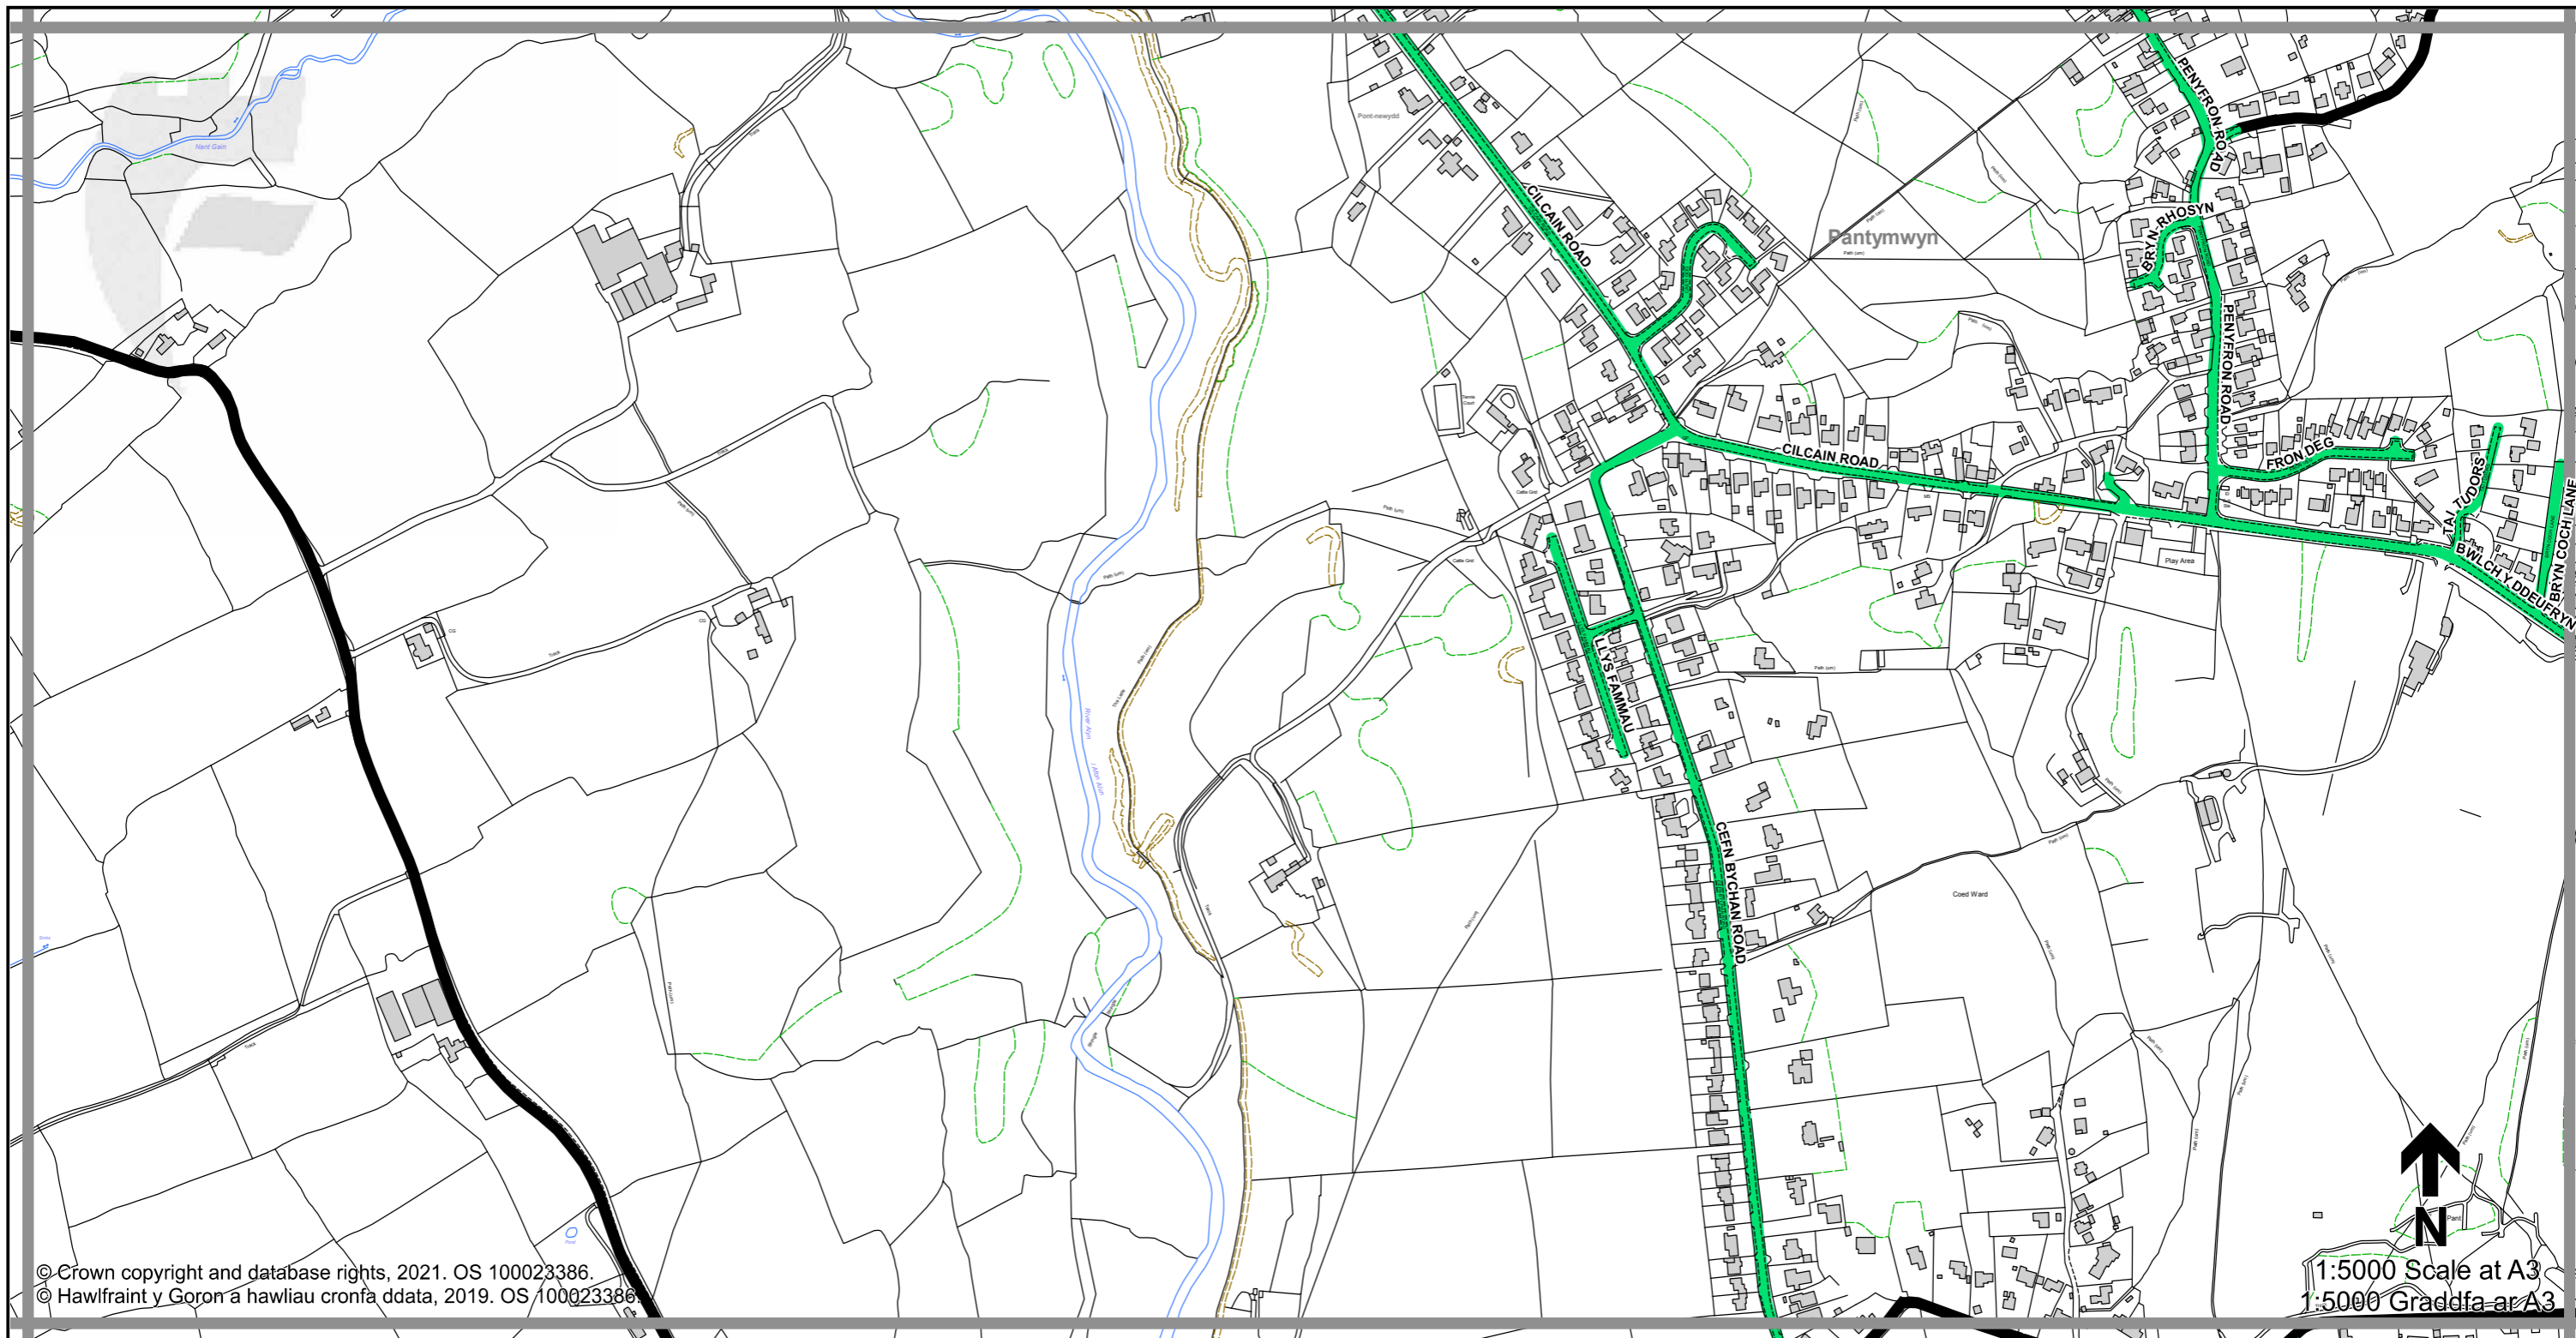

© Crown copyright and database rights, 2021. OS 100023386.
© Hawlfraint y Goron a hawliau cronfa ddata, 2019. OS 100023386.

1:5000 Scale at A3
1:5000 Graddfa ar A3

Legend / Eglurhad

- 20 mph / mya
- Restricted Road' (30mph)
  Ffordd Gyfyngedig (30mya)
- 30 mph by Order
  30 mya drwy Orchymyn
- 40 mph / mya
- 50 mph / mya
- National Speed Limit applies
  Terfyn Cyflymder Cenedlaethol yn berthnasol
- Derestricted by Order (National Speed Limit applies)
  Heb Gyfyngiad drwy Orchymyn (Terfyn Cyflymder Cenedlaethol yn berthnasol)
- Roads subject to separate Orders
  Ffyrdd sy'n destun Gorchmynion ar wahân
- County Boundary / Ffin y Sir

THE FLINTSHIRE COUNTY COUNCIL (VARIOUS ROADS) (20MPH, 30MPH, 40MPH, 50MPH AND NATIONAL SPEED LIMITS. RESTRICTED AND DERESTRICTED ROADS) ORDER 2021.

GORCHYMYN (FFYRDD AMRYWIOL) (20MYA, 30MYA, 40MYA, 50MYA A'R TERFYNAU CYFLYMDER CENEDLAETHOL. FFYRDD CYFYNGEDIG A FFYRDD HEB GYFYNGIAD) CYNGOR SIR Y FFLINT 2021.

Sheet
G12
Dalen

Sheet Revision Number:
Rhif Adolgiad Y Ddalen: **1**
Sheet Active from:
Dalen yn weithredol o: **03/09/2021**