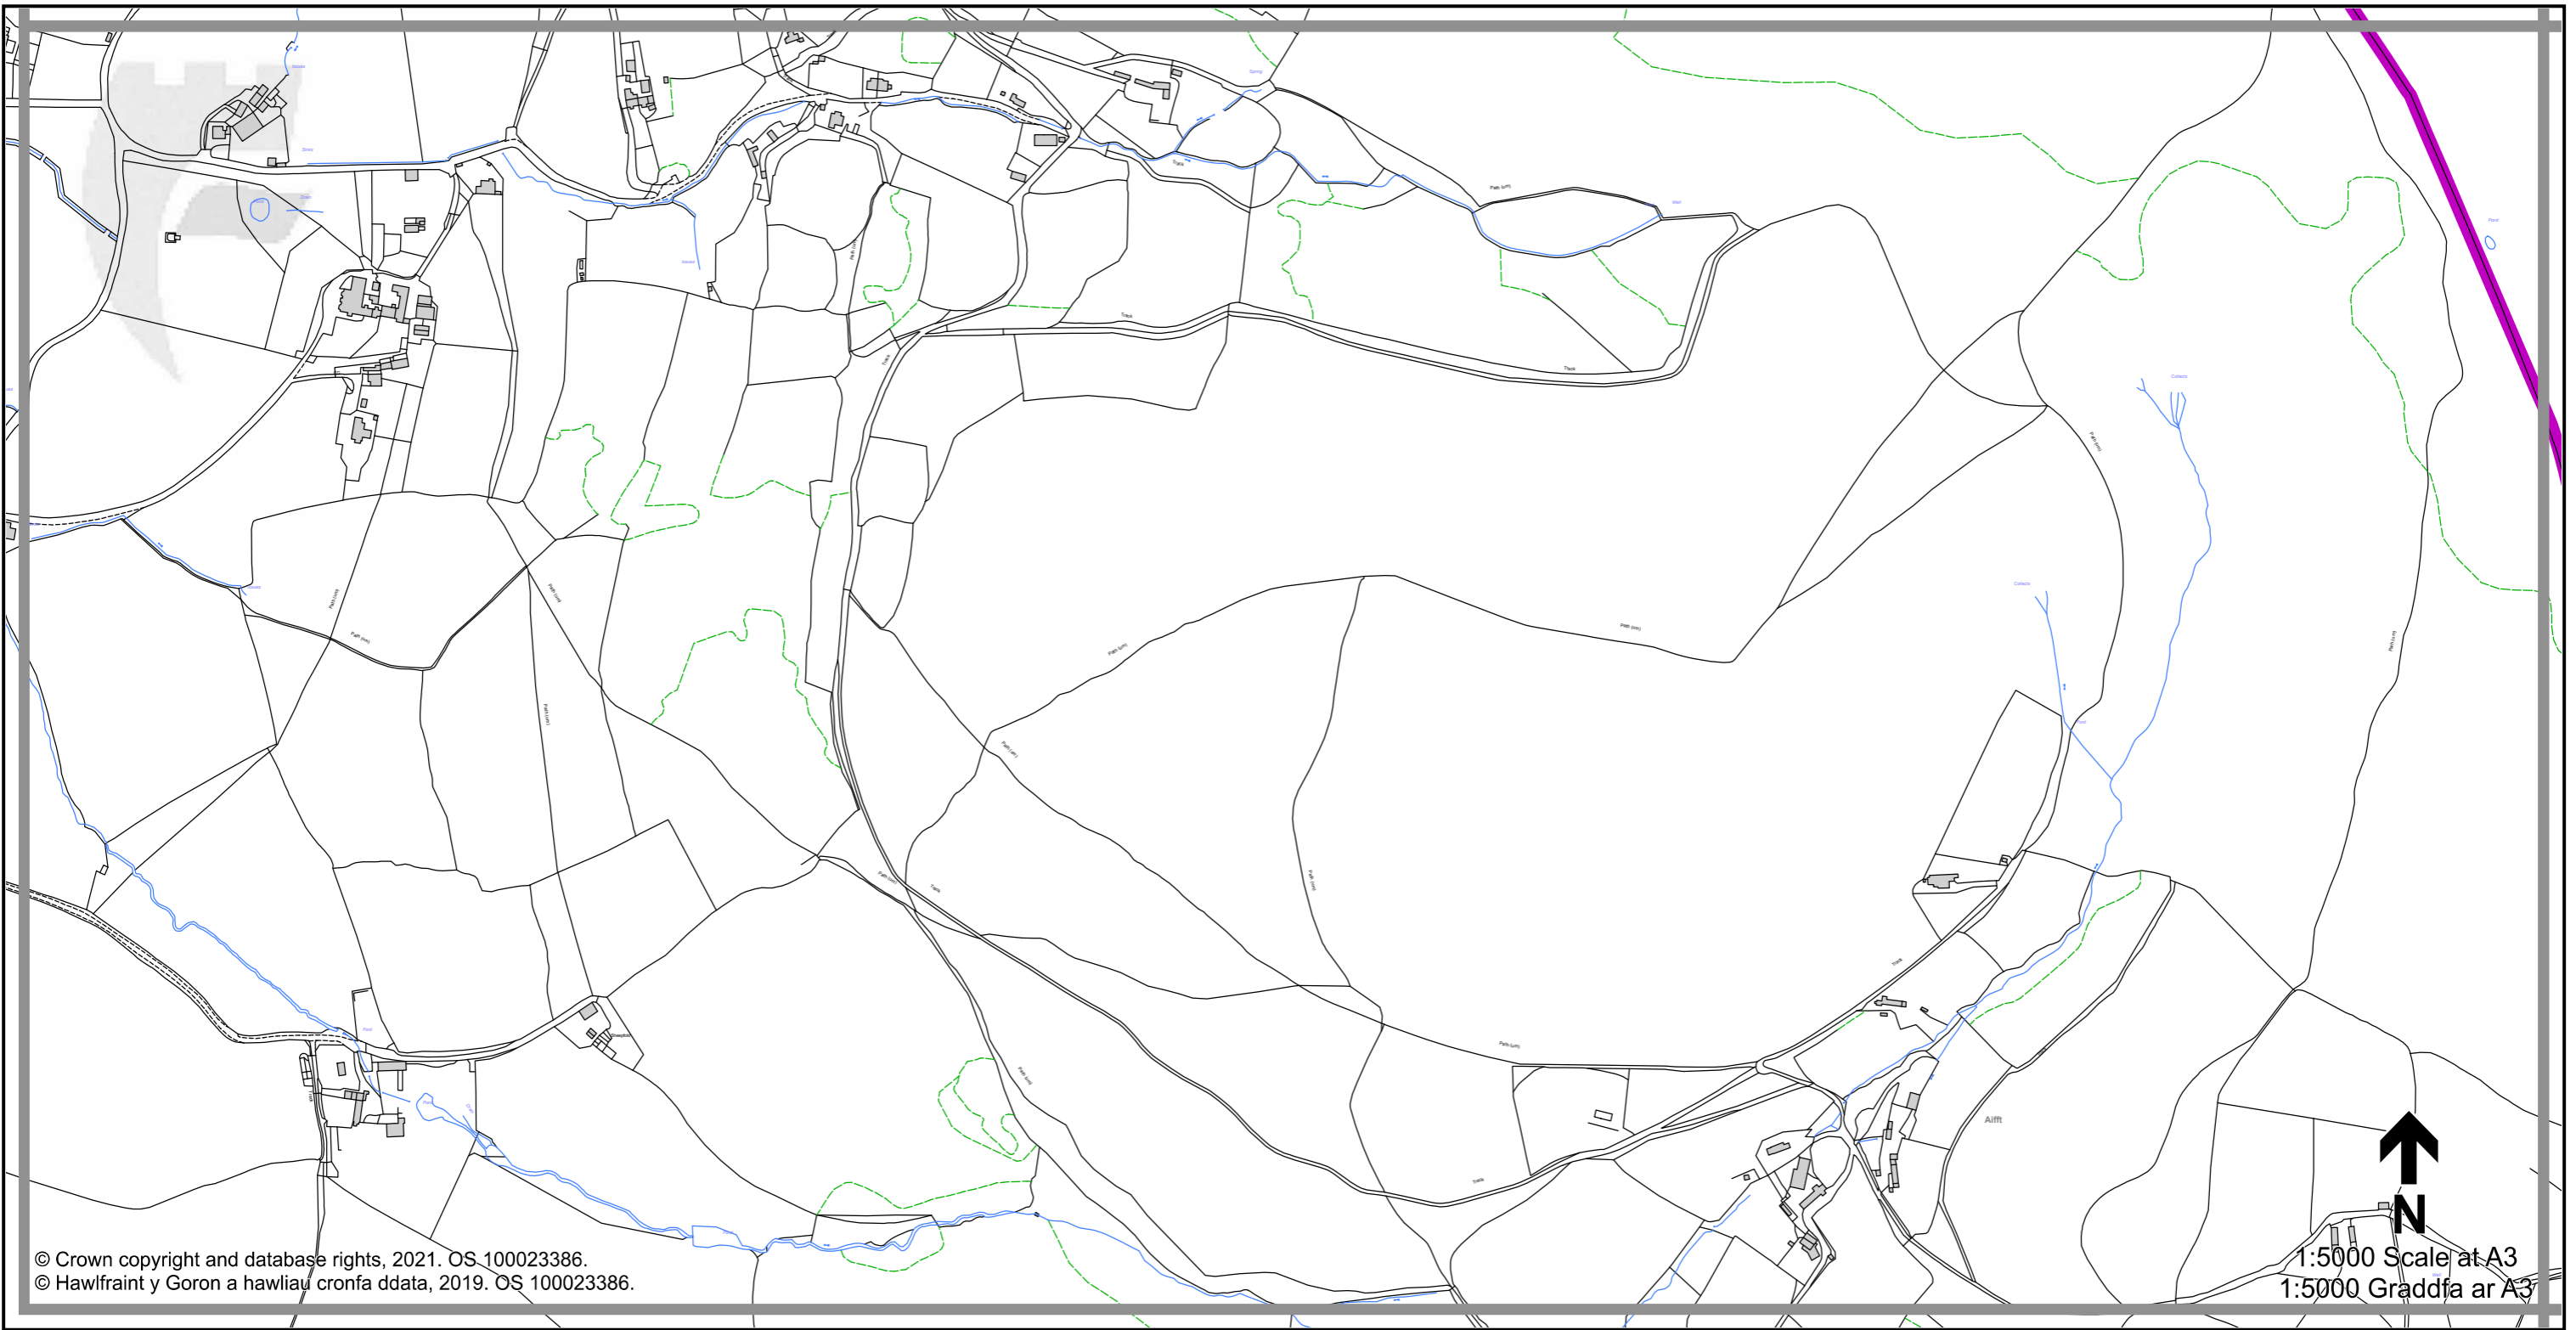

© Crown copyright and database rights, 2021. OS 100023386.
© Hawlfraint y Goron a hawliau cronfa ddata, 2019. OS 100023386.

1:5000 Scale at A3
1:5000 Graddfa ar A3

Legend / Eglurhad

- 20 mph / mya
- Restricted Road' (30mph)
  Ffordd Gyfyngedig (30mya)
- 30 mph by Order
  30 mya drwy Orchymyn
- 40 mph / mya
- 50 mph / mya
- National Speed Limit applies
  Terfyn Cyflymder Cenedlaethol yn berthnasol
- Derestricted by Order (National Speed Limit applies)
  Heb Gyfyngiad drwy Orchymyn (Terfyn Cyflymder Cenedlaethol yn berthnasol)
- Roads subject to separate Orders
  Ffyrdd sy'n destun Gorchmynion ar wahân
- County Boundary / Ffin y Sir

THE FLINTSHIRE COUNTY COUNCIL (VARIOUS ROADS) (20MPH, 30MPH, 40MPH, 50MPH AND NATIONAL SPEED LIMITS. RESTRICTED AND DERESTRICTED ROADS) ORDER 2021.

GORCHYMYN (FFYRDD AMRYWIOL) (20MYA, 30MYA, 40MYA, 50MYA A'R TERFYNAU CYFLYMDER CENEDLAETHOL. FFYRDD CYFYNGEDIG A FFYRDD HEB GYFYNGIAD) CYNGOR SIR Y FFLINT 2021.

**Sheet
C17
Dalen**

Sheet Revision Number:
Rhif Adolgiad Y Ddalen: **1**

Sheet Active from:
Dalen yn weithredol o: **03/09/2021**