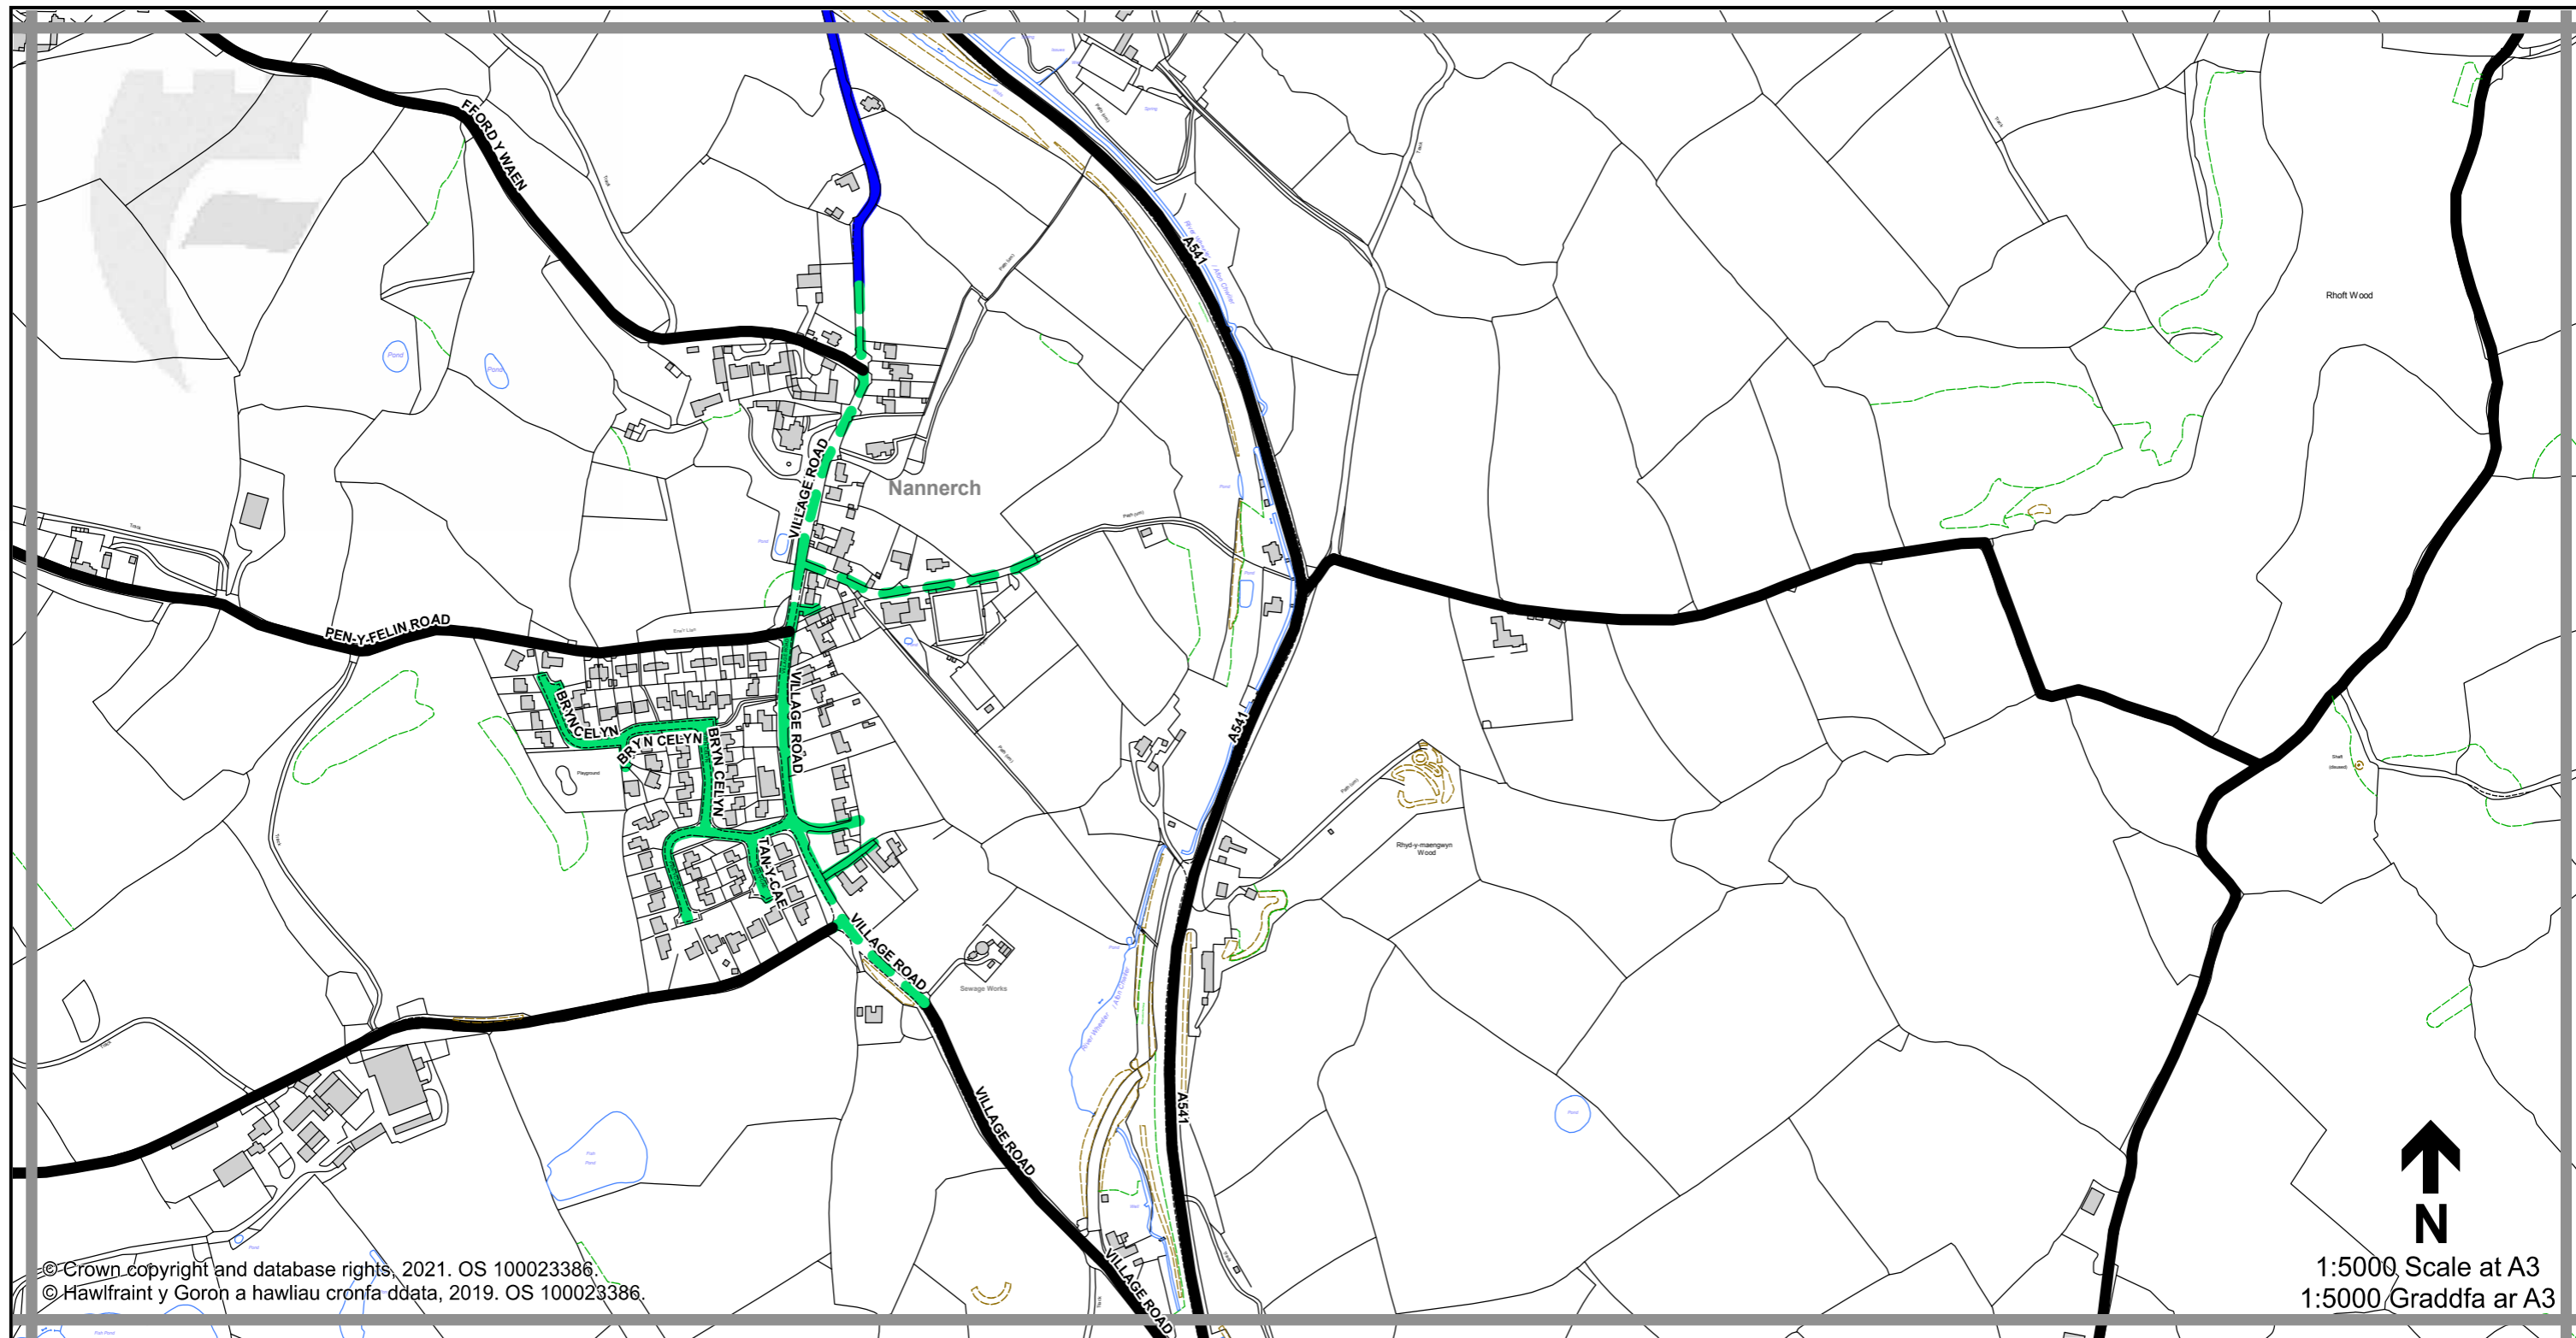

Legend / Eglurhad

- 20 mph / mya
- Restricted Road' (30mph)
  Ffordd Gyfyngedig (30mya)
- 30 mph by Order
  30 mya drwy Orchymyn
- 40 mph / mya
- 50 mph / mya
- National Speed Limit applies
  Terfyn Cyflymder Cenedlaethol yn berthnasol
- Derestricted by Order (National Speed Limit applies)
  Heb Gyfyngiad drwy Orchymyn (Terfyn Cyflymder Cenedlaethol yn berthnasol)
- Roads subject to separate Orders
  Ffyrdd sy'n destun Gorchmynion ar wahân
- County Boundary / Ffin y Sir

THE FLINTSHIRE COUNTY COUNCIL (VARIOUS ROADS) (20MPH, 30MPH, 40MPH, 50MPH AND NATIONAL SPEED LIMITS. RESTRICTED AND DERESTRICTED ROADS) ORDER 2021.

GORCHYMYN (FFYRDD AMRYWIOL) (20MYA, 30MYA, 40MYA, 50MYA A'R TERFYNAU CYFLYMDER CENEDLAETHOL. FFYRDD CYFYNGEDIG A FFYRDD HEB GYFYNGIAD) CYNGOR SIR Y FFLINT 2021.

**Sheet
F17
Dalen**

Sheet Revision Number:
Rhif Adolgiad Y Ddalen: **1**

Sheet Active from:
Dalen yn weithredol o: **03/09/2021**