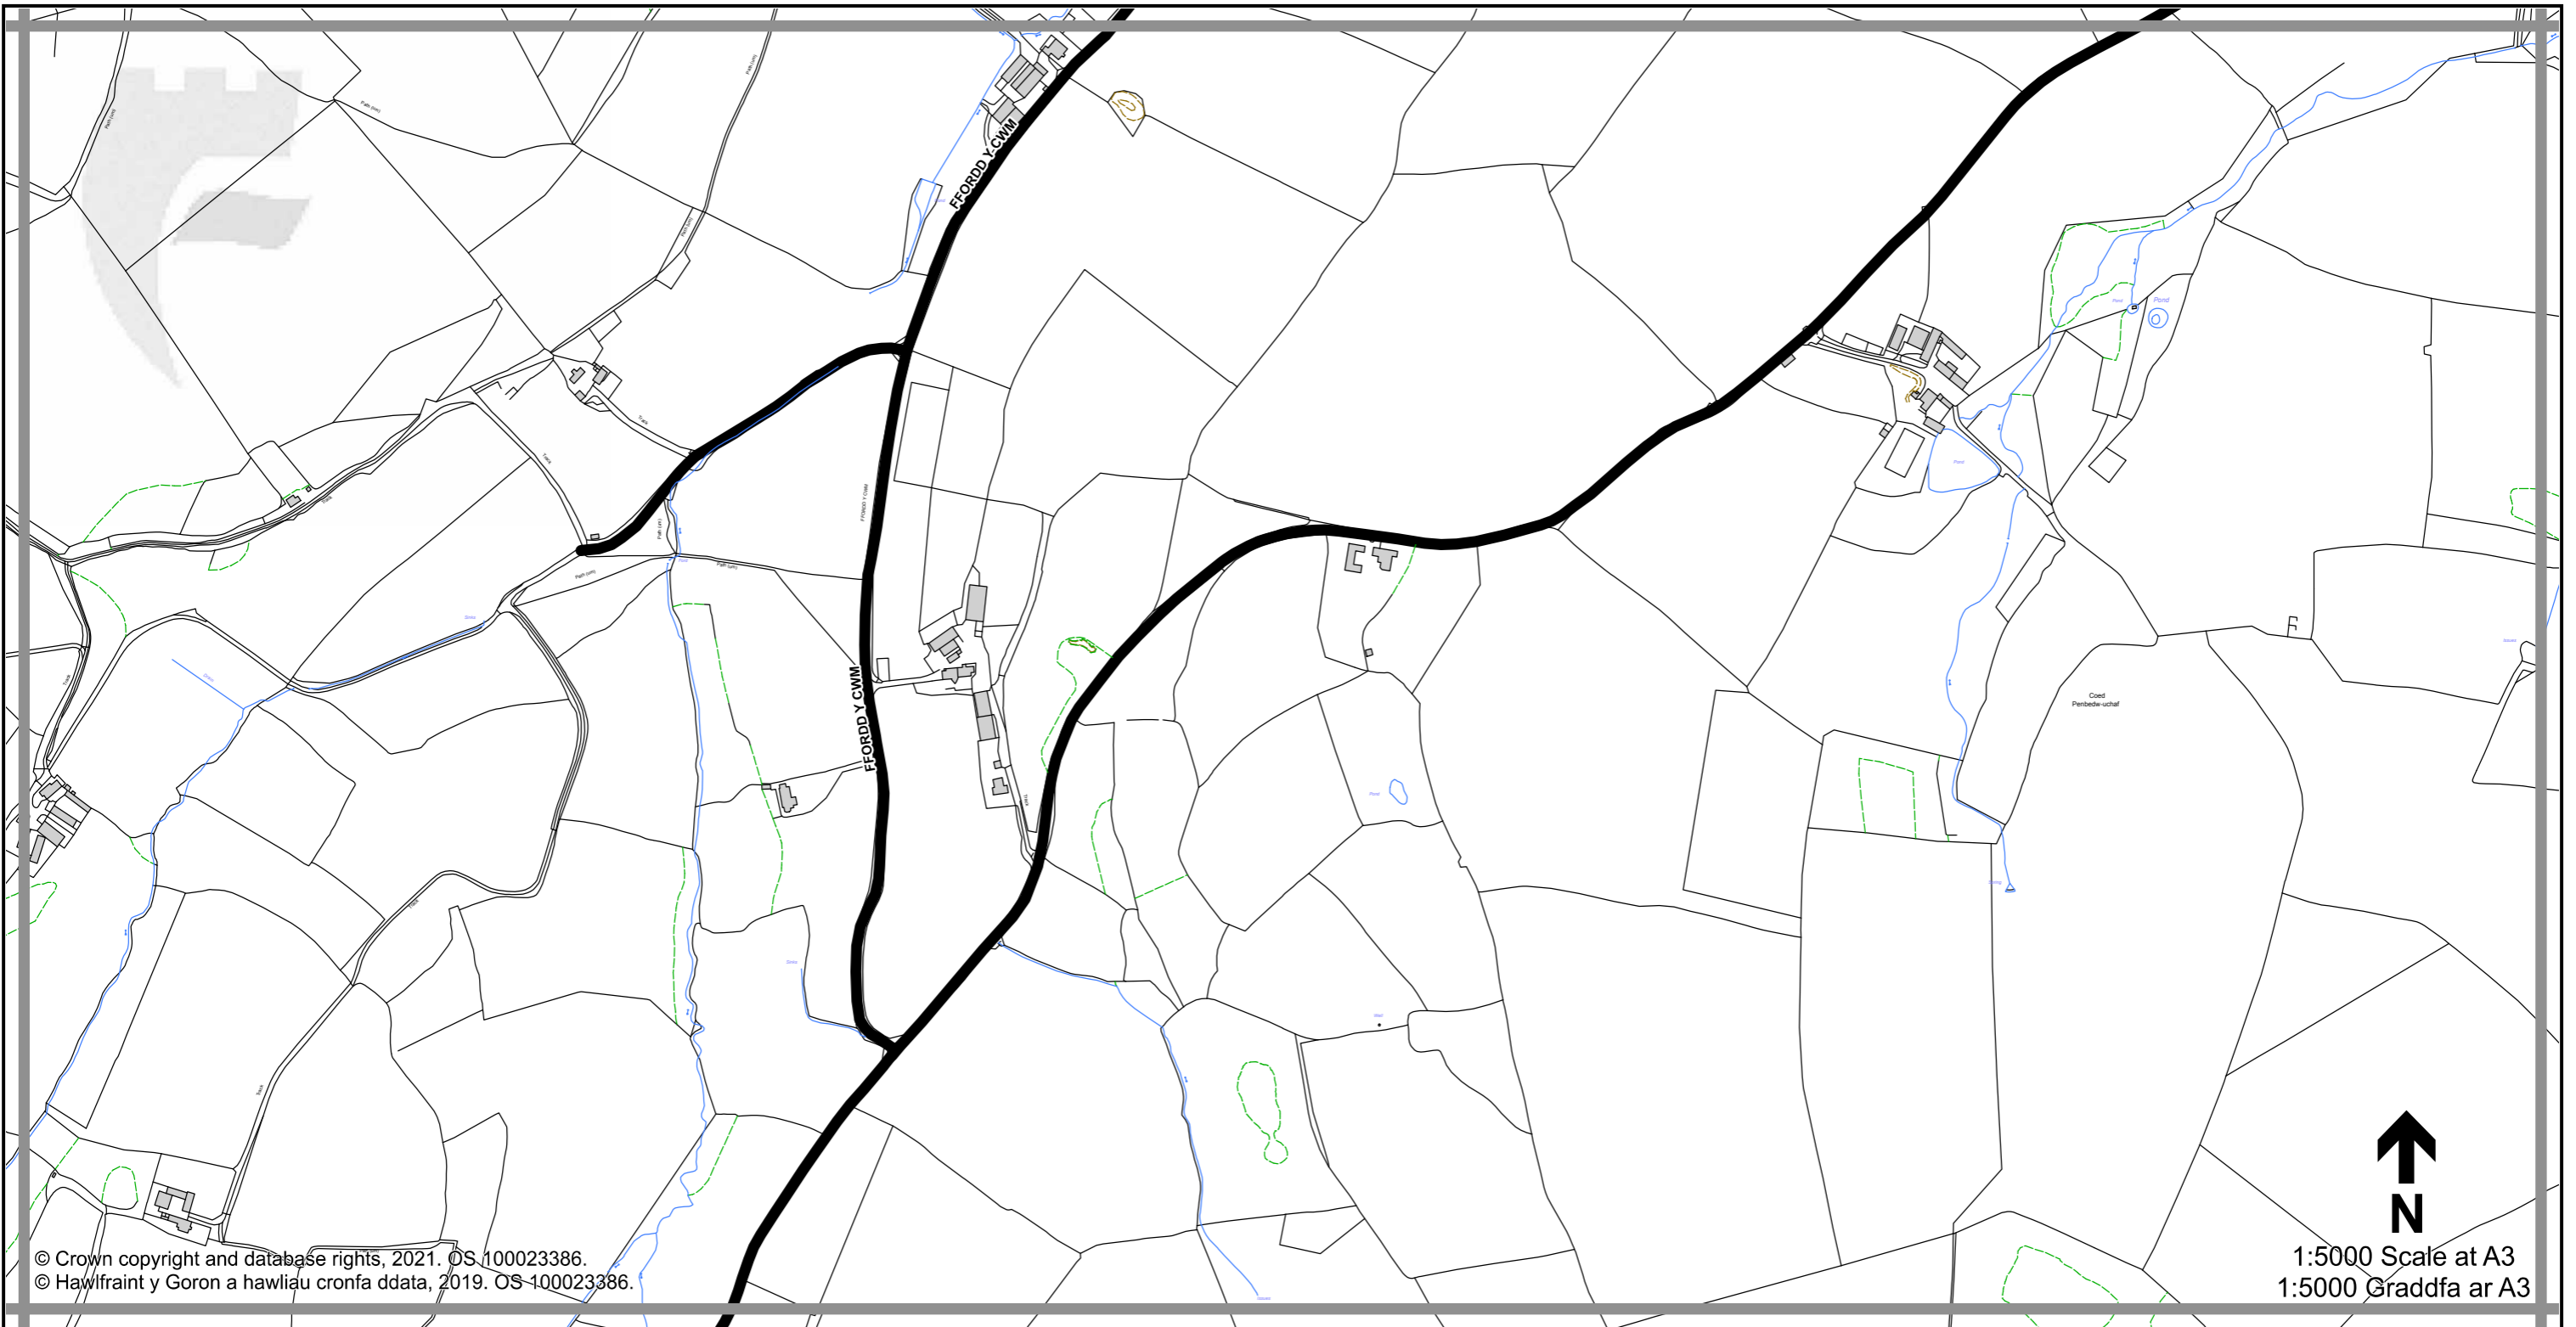

© Crown copyright and database rights, 2021. OS 100023386.
© Hawlfraint y Goron a hawliâu cronfa ddata, 2019. OS 100023386.

1:5000 Scale at A3
1:5000 Graddfa ar A3

Legend / Eglurhad

- 20 mph / mya
- Restricted Road' (30mph)
  Ffordd Gyfyngedig (30mya)
- 30 mph by Order
  30 mya drwy Orchymyn
- 40 mph / mya
- 50 mph / mya
- National Speed Limit applies
  Terfyn Cyflymder Cenedlaethol yn berthnasol
- Derestricted by Order (National Speed Limit applies)
  Heb Gyfyngiad drwy Orchymyn (Terfyn Cyflymder Cenedlaethol yn berthnasol)
- Roads subject to separate Orders
  Ffyrdd sy'n destun Gorchmynion ar wahân
- County Boundary / Ffin y Sir

THE FLINTSHIRE COUNTY COUNCIL (VARIOUS ROADS) (20MPH, 30MPH, 40MPH, 50MPH AND NATIONAL SPEED LIMITS. RESTRICTED AND DERESTRICTED ROADS) ORDER 2021.

GORCHYMYN (FFYRDD AMRYWIOL) (20MYA, 30MYA, 40MYA, 50MYA A'R TERFYNAU CYFLYMDER CENEDLAETHOL. FFYRDD CYFYNGEDIG A FFYRDD HEB GYFYNGIAD) CYNGOR SIR Y FFLINT 2021.

**Sheet
E16
Dalen**

Sheet Revision Number:
Rhif Adolgiad Y Ddalen: **1**

Sheet Active from:
Dalen yn weithredol o: **03/09/2021**