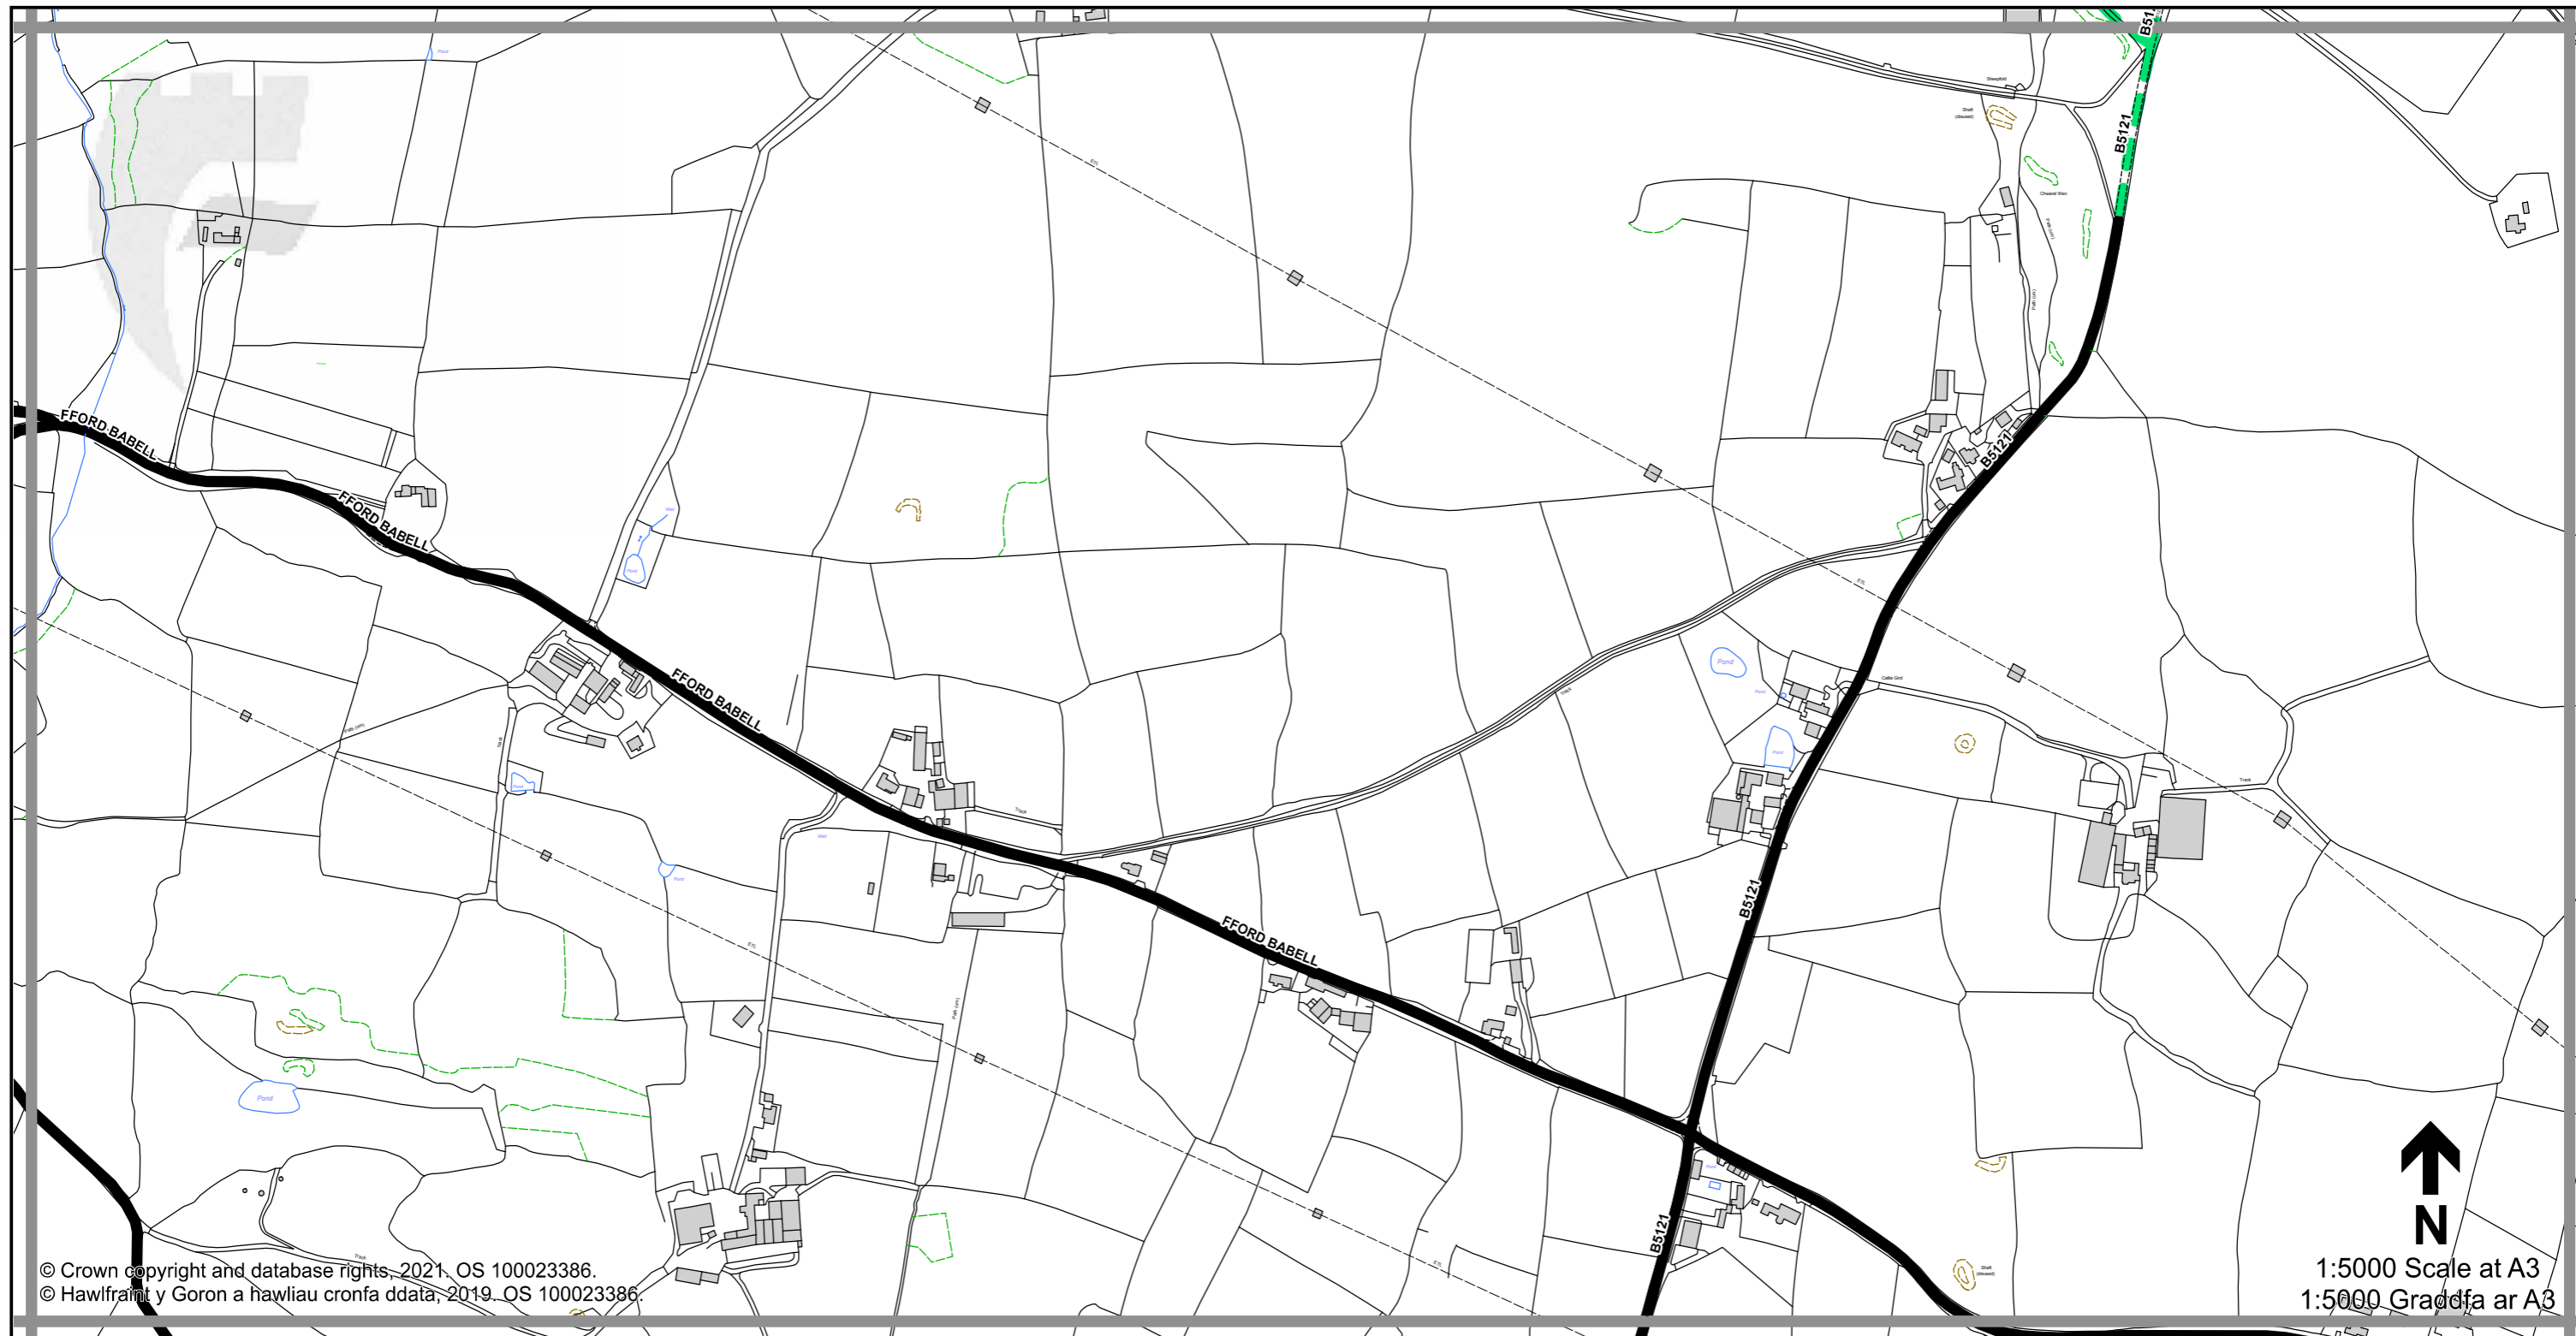

Legend / Eglurhad

- 20 mph / mya
- Restricted Road' (30mph)
  Ffordd Gyfyngedig (30mya)
- 30 mph by Order
  30 mya drwy Orchymyn
- 40 mph / mya
- 50 mph / mya
- National Speed Limit applies
  Terfyn Cyflymder Cenedlaethol yn berthnasol
- Derestricted by Order (National Speed Limit applies)
  Heb Gyfyngiad drwy Orchymyn (Terfyn Cyflymder Cenedlaethol yn berthnasol)
- Roads subject to separate Orders
  Ffyrdd sy'n destun Gorchmynion ar wahân
- County Boundary / Ffin y Sir

THE FLINTSHIRE COUNTY COUNCIL (VARIOUS ROADS) (20MPH, 30MPH, 40MPH, 50MPH AND NATIONAL SPEED LIMITS. RESTRICTED AND DERESTRICTED ROADS) ORDER 2021.

GORCHYMYN (FFYRDD AMRYWIOL) (20MYA, 30MYA, 40MYA, 50MYA A'R TERFYNAU CYFLYMDER CENEDLAETHOL. FFYRDD CYFYNGEDIG A FFYRDD HEB GYFYNGIAD) CYNGOR SIR Y FFLINT 2021.

**Sheet
F21
Dalen**

Sheet Revision Number:
Rhif Adolgiad Y Ddalen: **1**

Sheet Active from:
Dalen yn weithredol o: **03/09/2021**