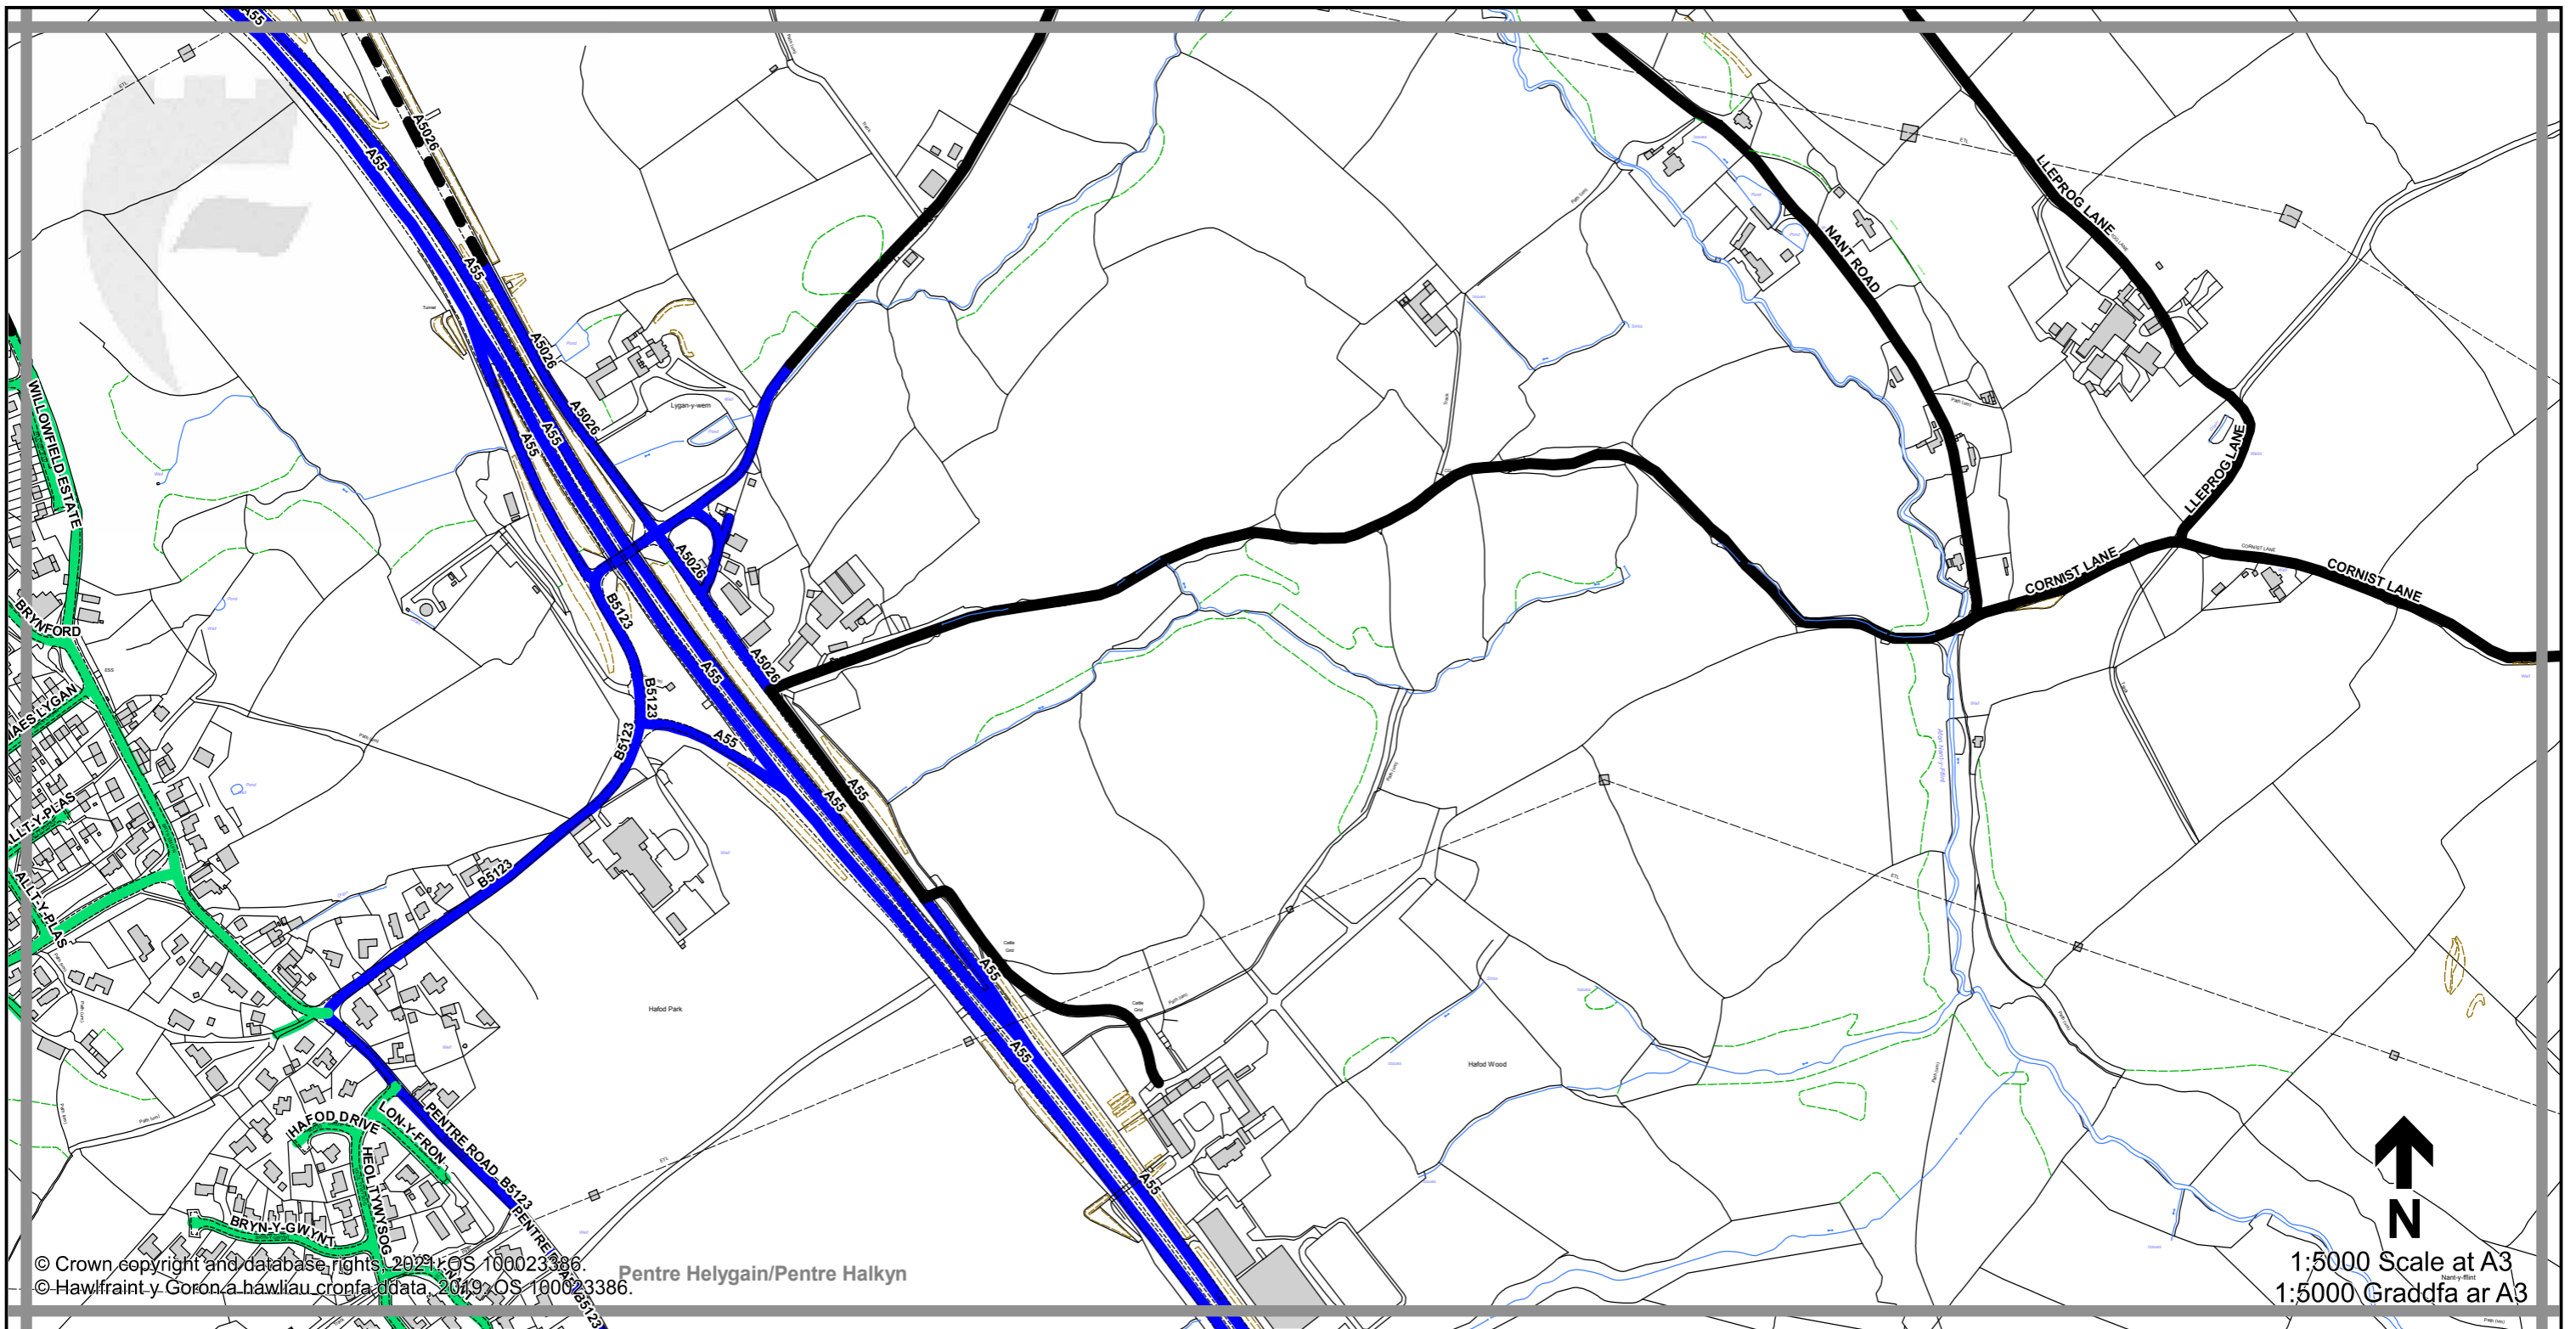

Legend / Eglurhad

- 20 mph / mya
- Restricted Road' (30mph)
  Ffordd Gyfyngedig (30mya)
- 30 mph by Order
  30 mya drwy Orchymyn
- 40 mph / mya
- 50 mph / mya
- National Speed Limit applies
  Terfyn Cyflymder Cenedlaethol yn berthnasol
- Derestricted by Order (National Speed Limit applies)
  Heb Gyfyngiad drwy Orchymyn (Terfyn Cyflymder Cenedlaethol yn berthnasol)
- Roads subject to separate Orders
  Ffyrdd sy'n destun Gorchmynion ar wahân
- County Boundary / Ffin y Sir

THE FLINTSHIRE COUNTY COUNCIL (VARIOUS ROADS) (20MPH, 30MPH, 40MPH, 50MPH AND NATIONAL SPEED LIMITS. RESTRICTED AND DERESTRICTED ROADS) ORDER 2021.

GORCHYMYN (FFYRDD AMRYWIOL) (20MYA, 30MYA, 40MYA, 50MYA A'R TERFYNAU CYFLYMDER CENEDLAETHOL. FFYRDD CYFYNGEDIG A FFYRDD HEB GYFYNGIAD) CYNGOR SIR Y FFLINT 2021.

**Sheet
H20
Dalen**

**Sheet Revision Number:
Rhif Adolgiad Y Ddalen: 1**

**Sheet Active from:
Dalen yn weithredol o: 03/09/2021**