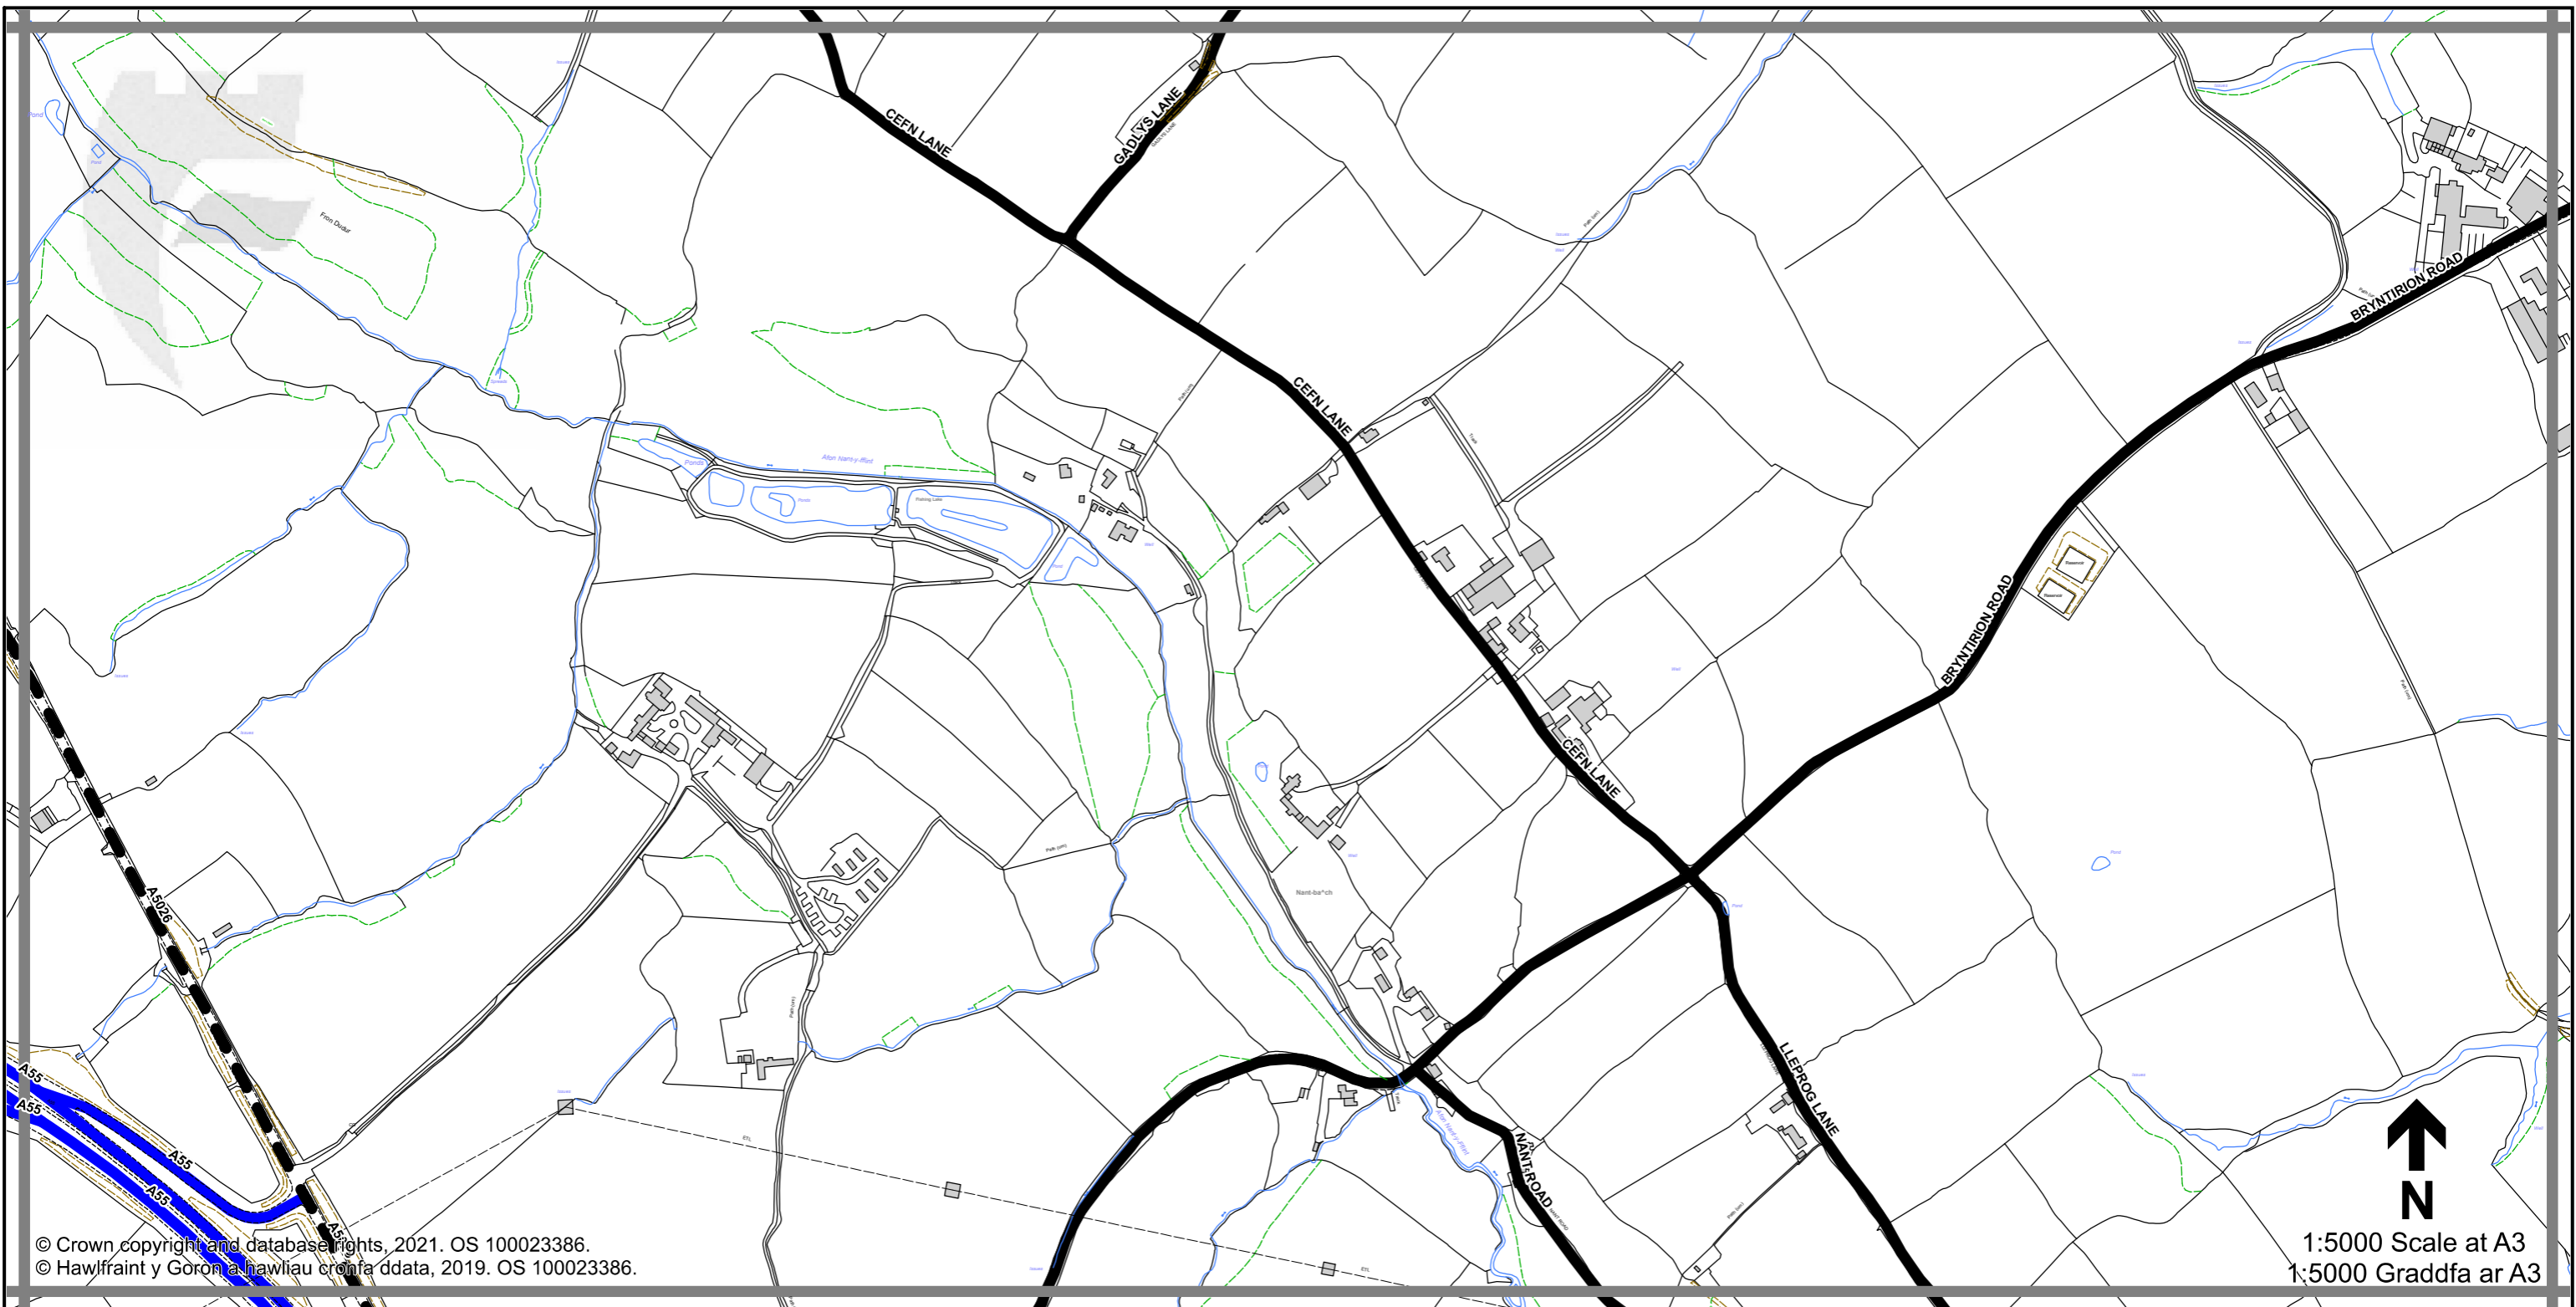

Legend / Eglurhad

- 20 mph / mya
- Restricted Road (30mph)
  Ffordd Gyfyngedig (30mya)
- 30 mph by Order
  30 mya drwy Orchymyn
- 40 mph / mya
- 50 mph / mya
- National Speed Limit applies
  Terfyn Cyflymder Cenedlaethol yn berthnasol
- Derestricted by Order (National Speed Limit applies)
  Heb Gyfyngiad drwy Orchymyn (Terfyn Cyflymder Cenedlaethol yn berthnasol)
- Roads subject to separate Orders
  Ffyrdd sy n destun Gorchmynion ar wahân
- County Boundary / Ffin y Sir

THE FLINTSHIRE COUNTY COUNCIL (VARIOUS ROADS) (20MPH, 30MPH, 40MPH, 50MPH AND NATIONAL SPEED LIMITS. RESTRICTED AND DERESTRICTED ROADS) ORDER 2021.

GORCHYMYN (FFYRDD AMRYWIOL) (20MYA, 30MYA, 40MYA, 50MYA A R TERFYNAU CYFLYMDER CENEDLAETHOL. FFYRDD CYFYNGEDIG A FFYRDD HEB GYFYNGIAD) CYNGOR SIR Y FFLINT 2021.

**Sheet
H21
Dalen**

**Sheet Revision Number:
Rhif Adolgiad Y Ddalen: 1**

**Sheet Active from:
Dalen yn weithredol o: 03/09/2021**