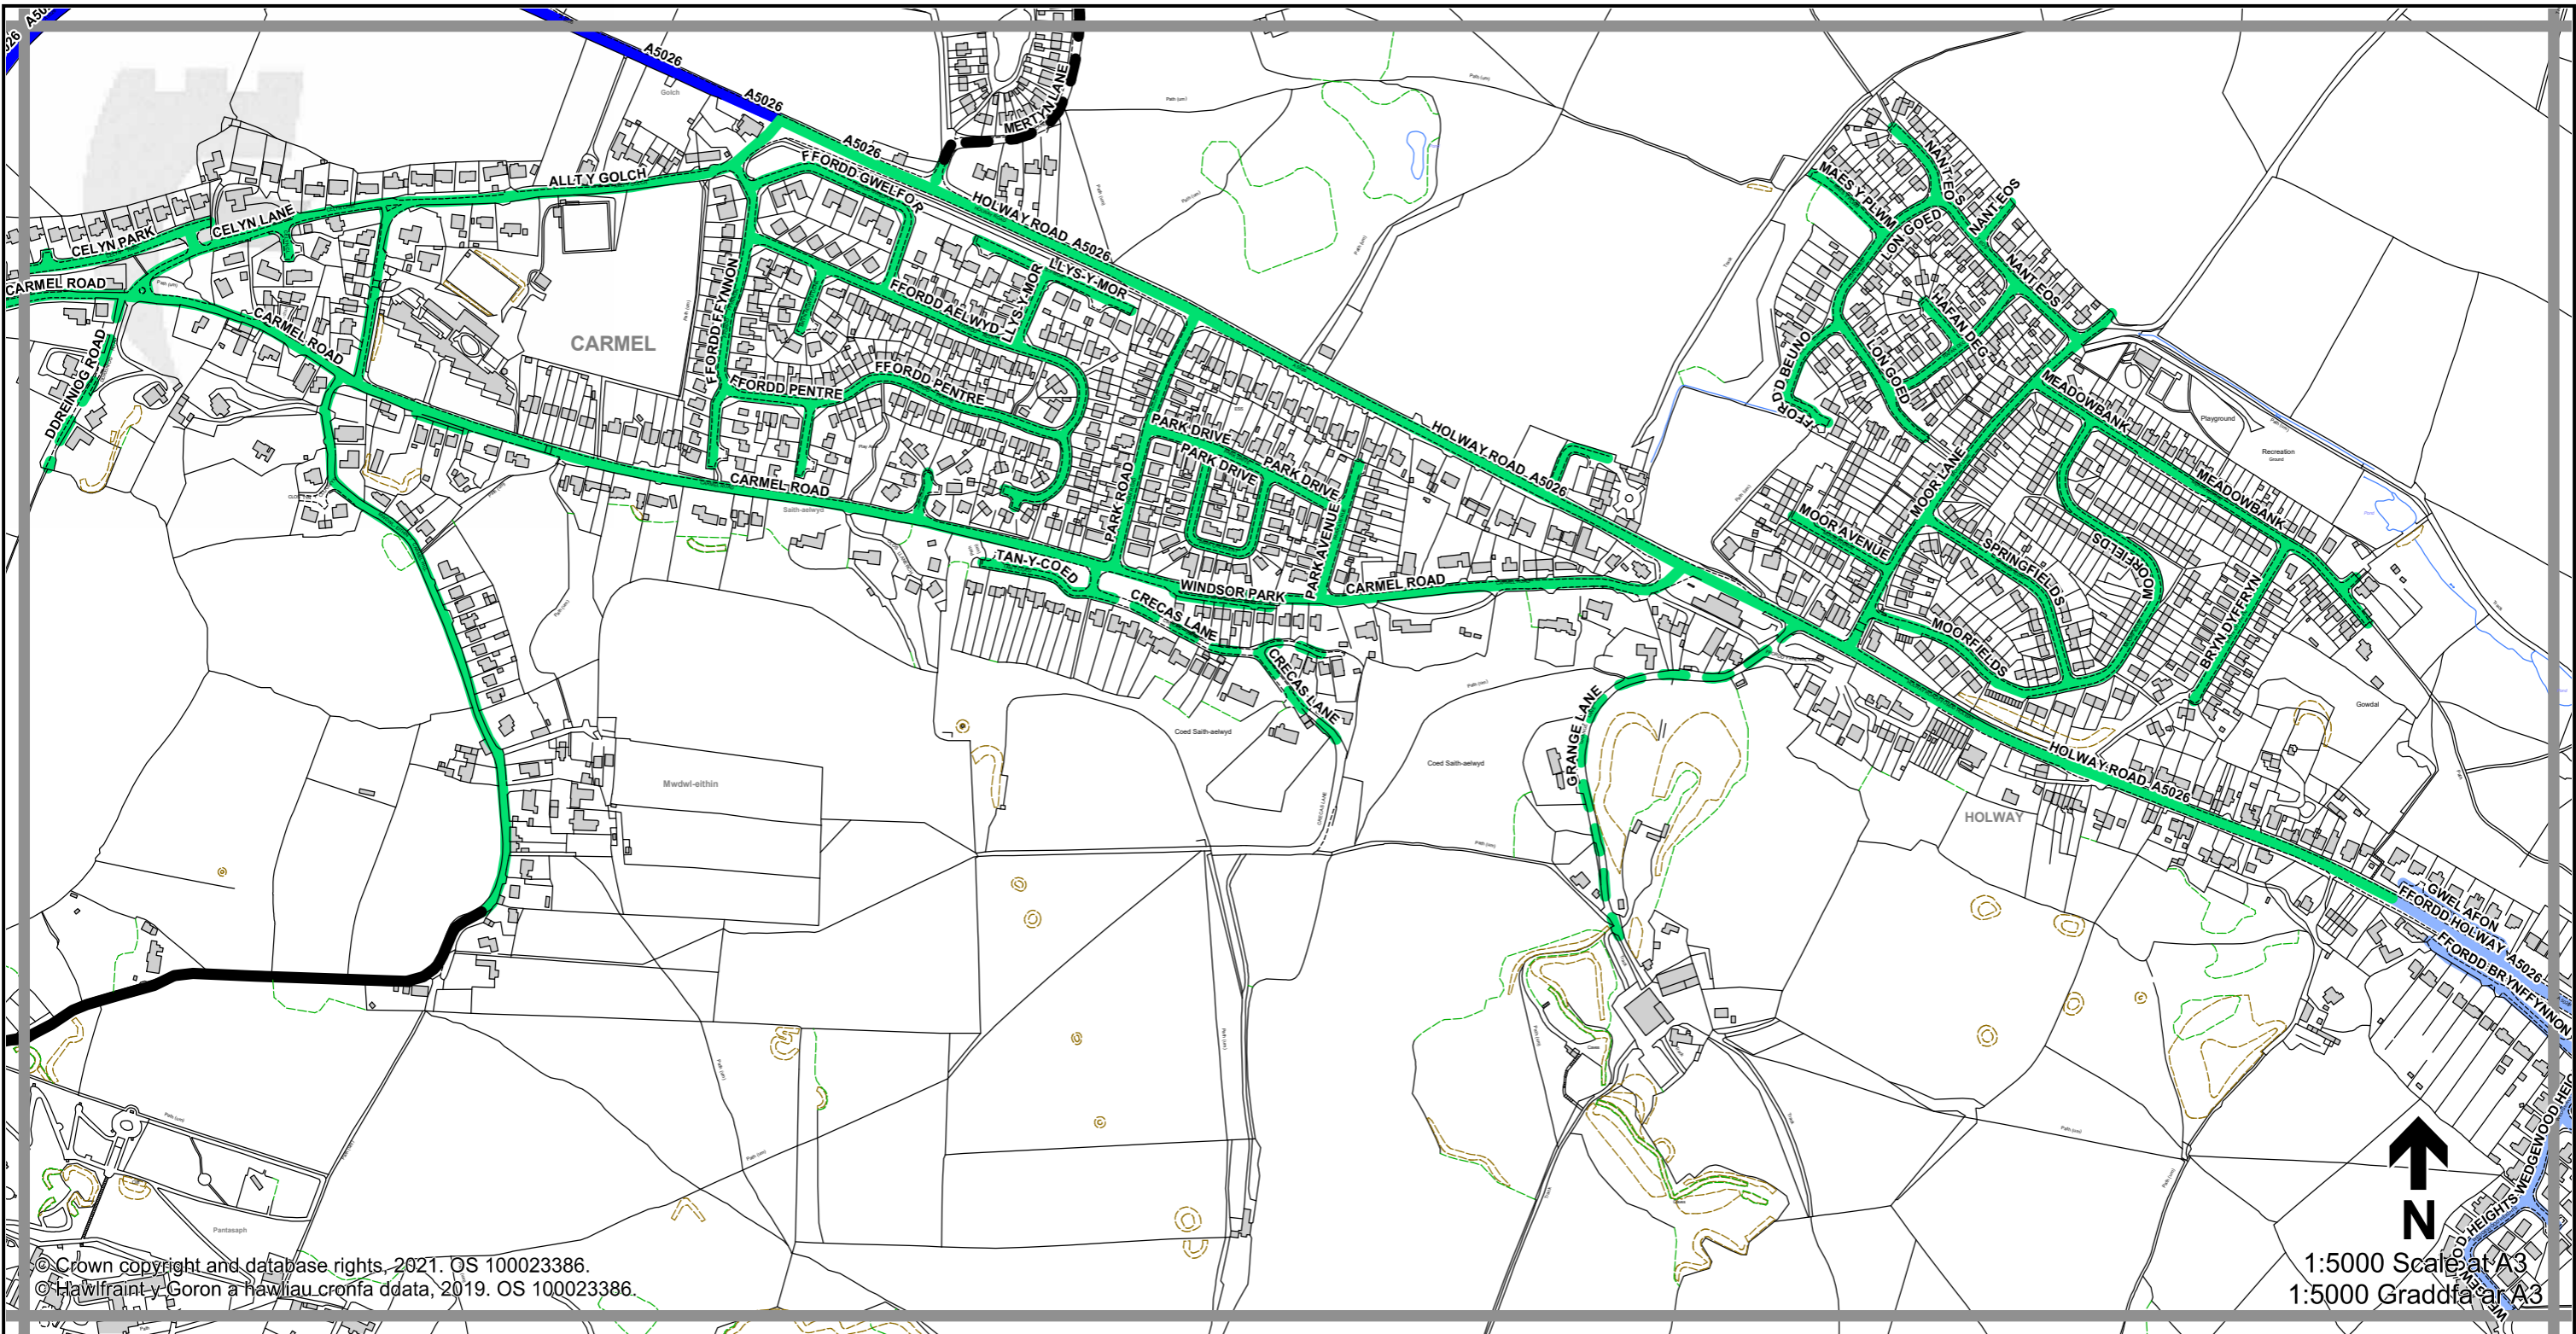

© Crown copyright and database rights, 2021. OS 100023386.
© Hawlfraint y Goron a hawliau cronfa ddata, 2019. OS 100023386.

1:5000 Scale at A3
1:5000 Graddfa ar A3

Legend / Eglurhad

- 20 mph / mya
- Restricted Road (30mph)
  Ffordd Gyfyngedig (30mya)
- 30 mph by Order
  30 mya drwy Orchymyn
- 40 mph / mya
- 50 mph / mya
- National Speed Limit applies
  Terfyn Cyflymder Cenedlaethol yn berthnasol
- Derestricted by Order (National Speed Limit applies)
  Heb Gyfyngiad drwy Orchymyn (Terfyn Cyflymder Cenedlaethol yn berthnasol)
- Roads subject to separate Orders
  Ffyrdd sy n destun Gorchmynion ar wahân
- County Boundary / Ffin y Sir

THE FLINTSHIRE COUNTY COUNCIL (VARIOUS ROADS) (20MPH, 30MPH, 40MPH, 50MPH AND NATIONAL SPEED LIMITS. RESTRICTED AND DERESTRICTED ROADS) ORDER 2021.

GORCHYMYN (FFYRDD AMRYWIOL) (20MYA, 30MYA, 40MYA, 50MYA A R TERFYNAU CYFLYMDER CENEDLAETHOL. FFYRDD CYFYNGEDIG A FFYRDD HEB GYFYNGIAD) CYNGOR SIR Y FFLINT 2021.

**Sheet
F24
Dalen**

Sheet Revision Number:
Rhif Adolgiad Y Ddalen: **1**

Sheet Active from:
Dalen yn weithredol o: **03/09/2021**