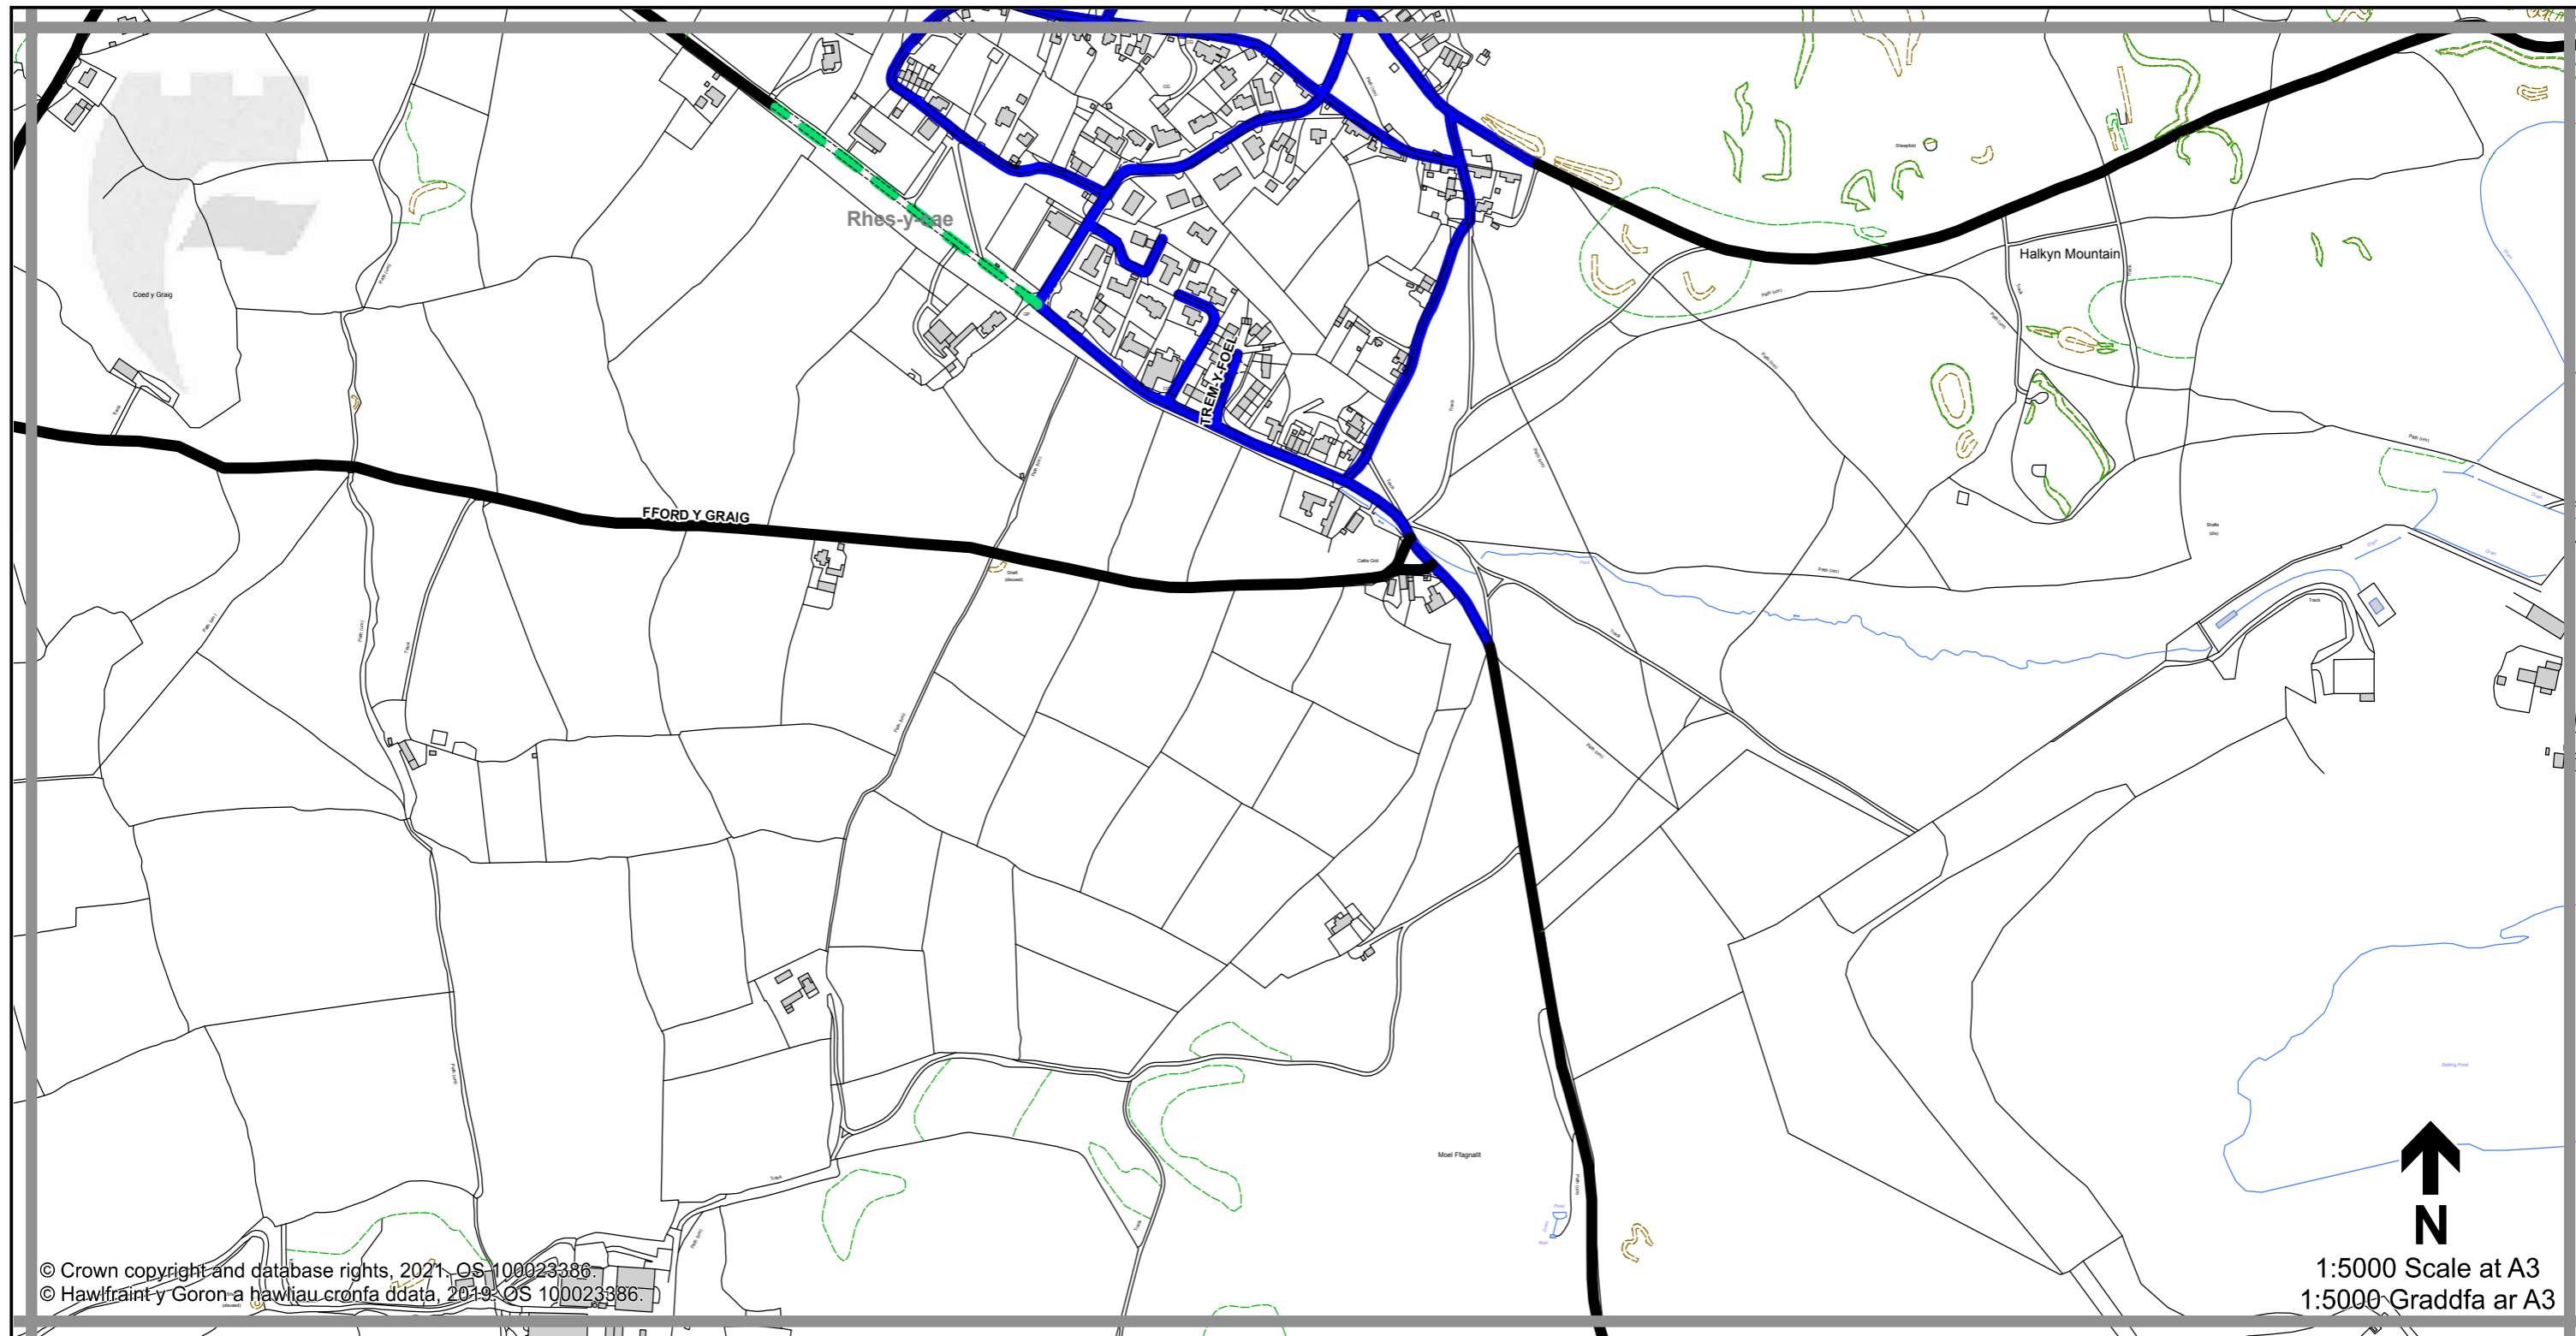

© Crown copyright and database rights, 2021, OS 100023386.
© Hawlfraint y Goron a hawliau cronfa ddata, 2019, OS 100023386.

1:5000 Scale at A3
1:5000 Graddfa ar A3

Legend / Eglurhad

- 20 mph / mya
- Restricted Road' (30mph)
  Ffordd Gyfyngedig (30mya)
- 30 mph by Order
  30 mya drwy Orchymyn
- 40 mph / mya
- 50 mph / mya
- National Speed Limit applies
  Terfyn Cyflymder Cenedlaethol yn berthnasol
- Derestricted by Order (National Speed Limit applies)
  Heb Gyfyngiad drwy Orchymyn (Terfyn Cyflymder Cenedlaethol yn berthnasol)
- Roads subject to separate Orders
  Ffyrdd sy'n destun Gorchmynion ar wahân
- County Boundary / Ffin y Sir

THE FLINTSHIRE COUNTY COUNCIL (VARIOUS ROADS) (20MPH, 30MPH, 40MPH, 50MPH AND NATIONAL SPEED LIMITS. RESTRICTED AND DERESTRICTED ROADS) ORDER 2021.
GORCHYMYN (FFYRDD AMRYWIOL) (20MYA, 30MYA, 40MYA, 50MYA A'R TERFYNAU CYFLYMDER CENEDLAETHOL. FFYRDD CYFYNGEDIG A FFYRDD HEB GYFYNGIAD) CYNGOR SIR Y FFLINT 2021.

Sheet
G18
Dalen

Sheet Revision Number:
Rhif Adolgiad Y Ddalen: **1**
Sheet Active from:
Dalen yn weithredol o: **03/09/2021**