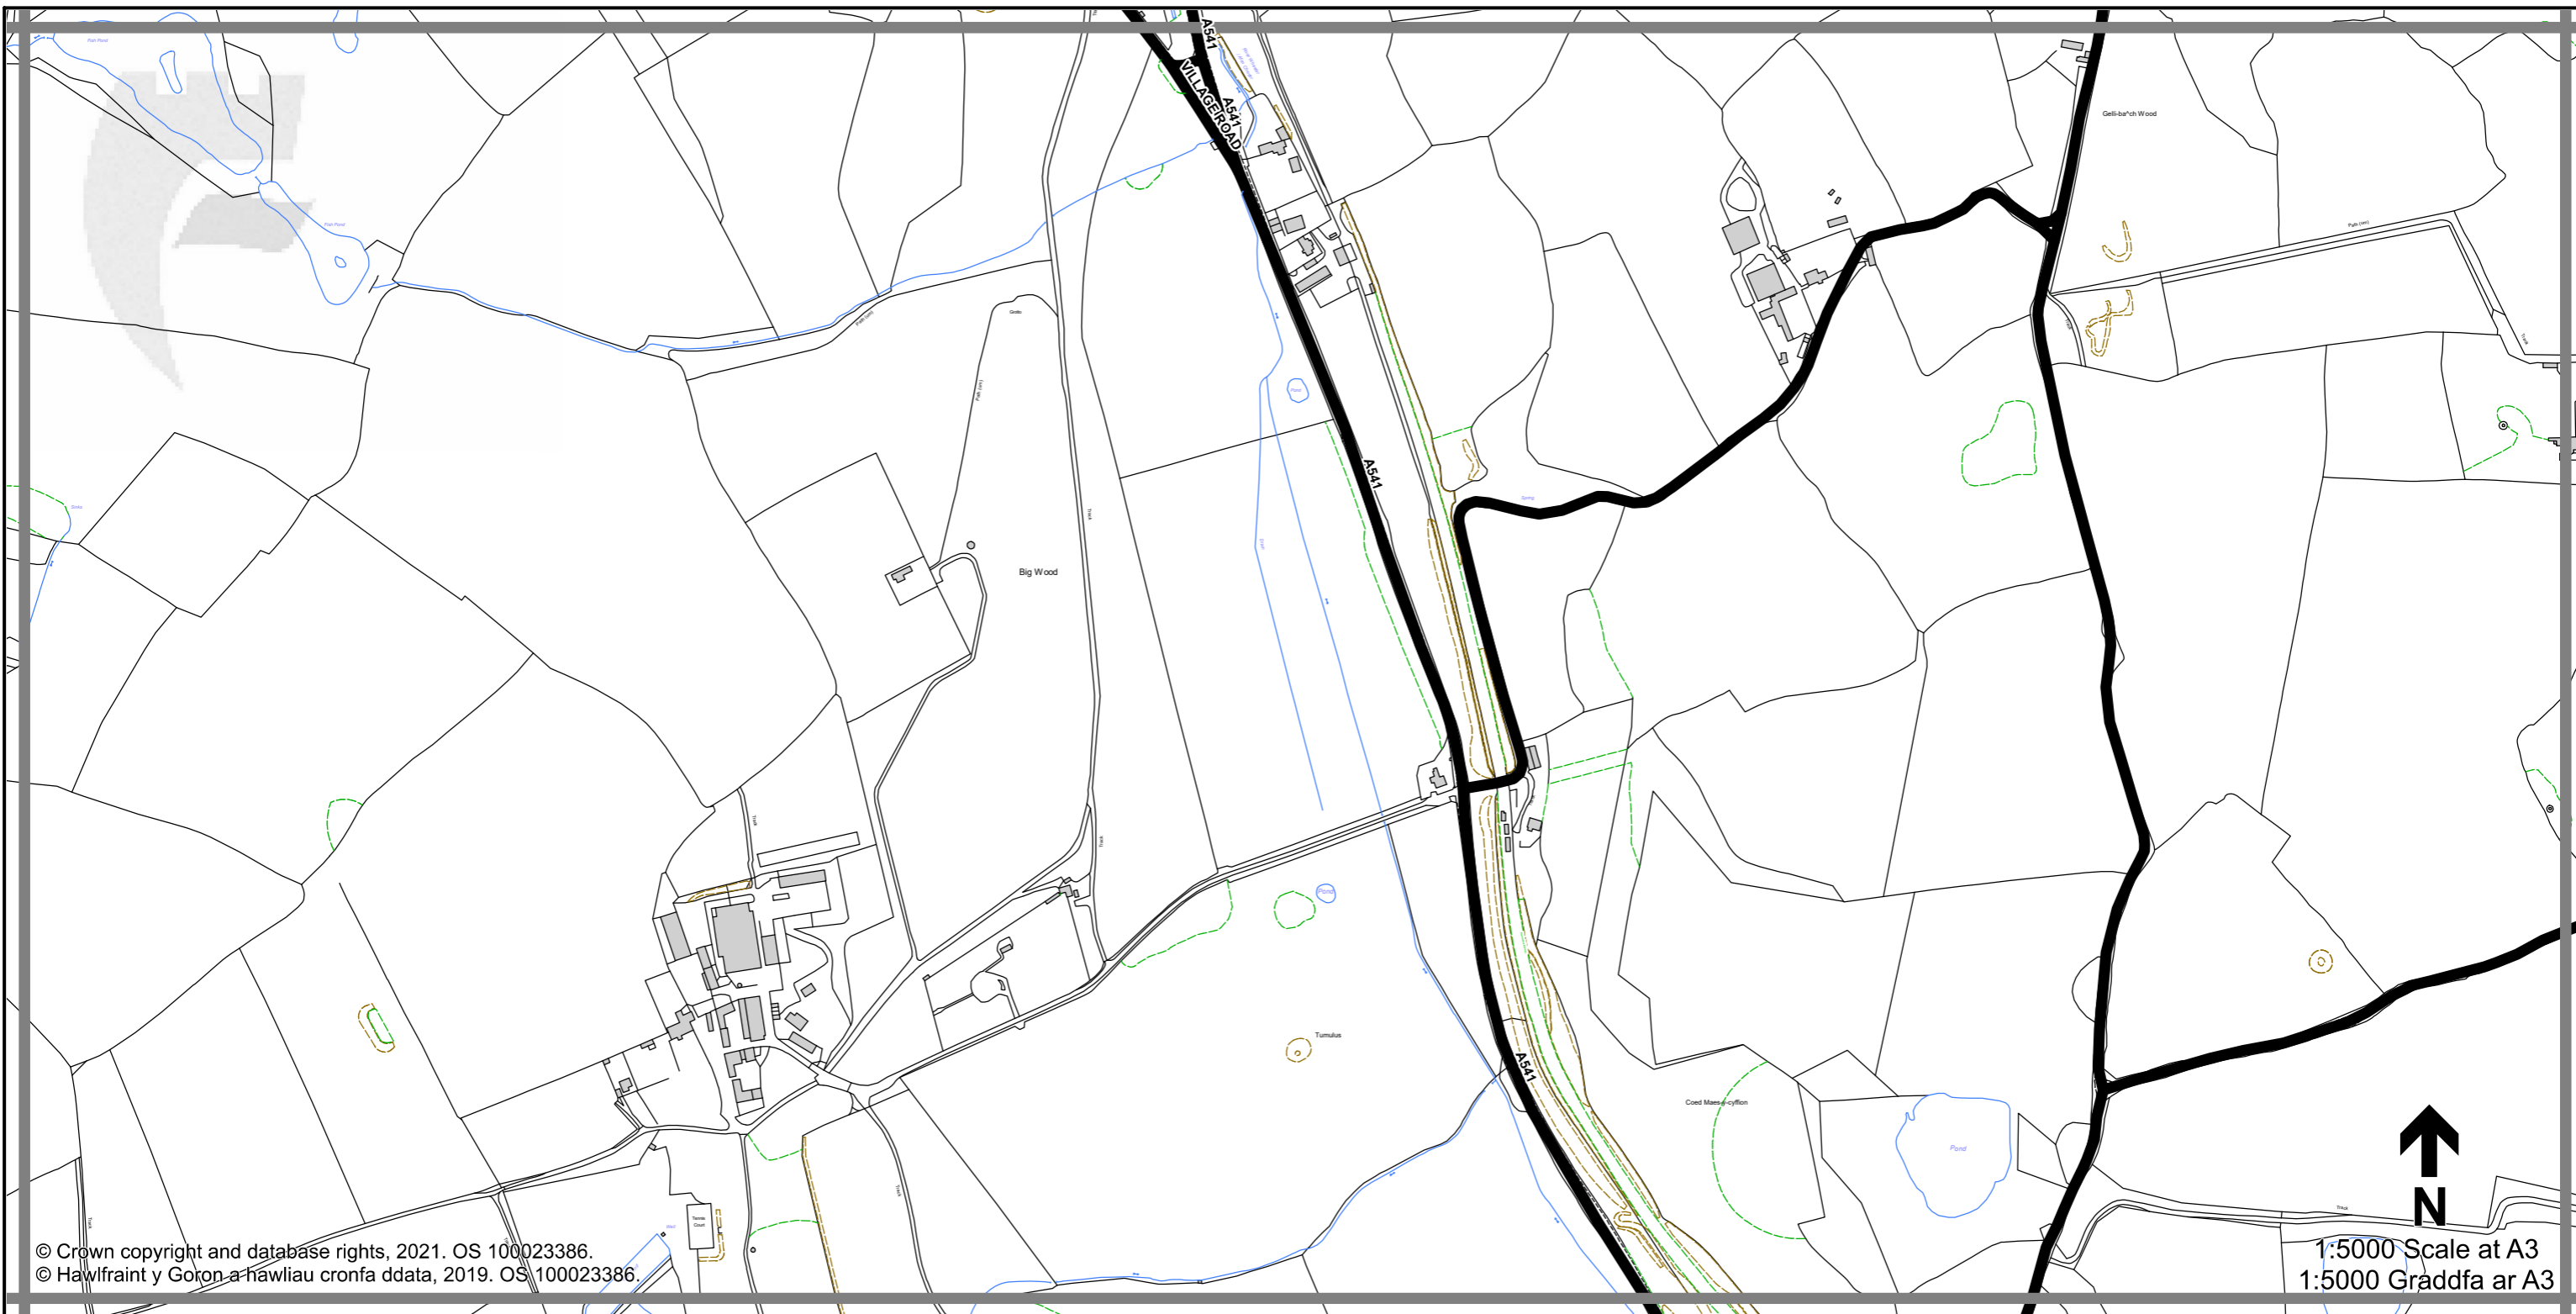

© Crown copyright and database rights, 2021. OS 100023386.
© Hawfaint y Goron a hawliau cronfa ddata, 2019. OS 100023386.

1:5000 Scale at A3
1:5000 Graddfa ar A3

Legend / Eglurhad

- 20 mph / mya
- Restricted Road (30mph)
  Ffordd Gyfyngedig (30mya)
- 30 mph by Order
  30 mya drwy Orchymyn
- 40 mph / mya
- 50 mph / mya
- National Speed Limit applies
  Terfyn Cyflymder Cenedlaethol yn berthnasol
- Derestricted by Order (National Speed Limit applies)
  Heb Gyfyngiad drwy Orchymyn (Terfyn Cyflymder Cenedlaethol yn berthnasol)
- Roads subject to separate Orders
  Ffyrdd sy n destun Gorchmynion ar wahân
- County Boundary / Ffin y Sir

THE FLINTSHIRE COUNTY COUNCIL (VARIOUS ROADS) (20MPH, 30MPH, 40MPH, 50MPH AND NATIONAL SPEED LIMITS. RESTRICTED AND DERESTRICTED ROADS) ORDER 2021.

GORCHYMYN (FFYRDD AMRYWIOL) (20MYA, 30MYA, 40MYA, 50MYA A R TERFYNAU CYFLYMDER CENEDLAETHOL. FFYRDD CYFYNGEDIG A FFYRDD HEB GYFYNGIAD) CYNGOR SIR Y FFLINT 2021.

**Sheet
F16
Dalen**

**Sheet Revision Number:
Rhif Adolgiad Y Ddalen: 1**
**Sheet Active from:
Dalen yn weithredol o: 03/09/2021**