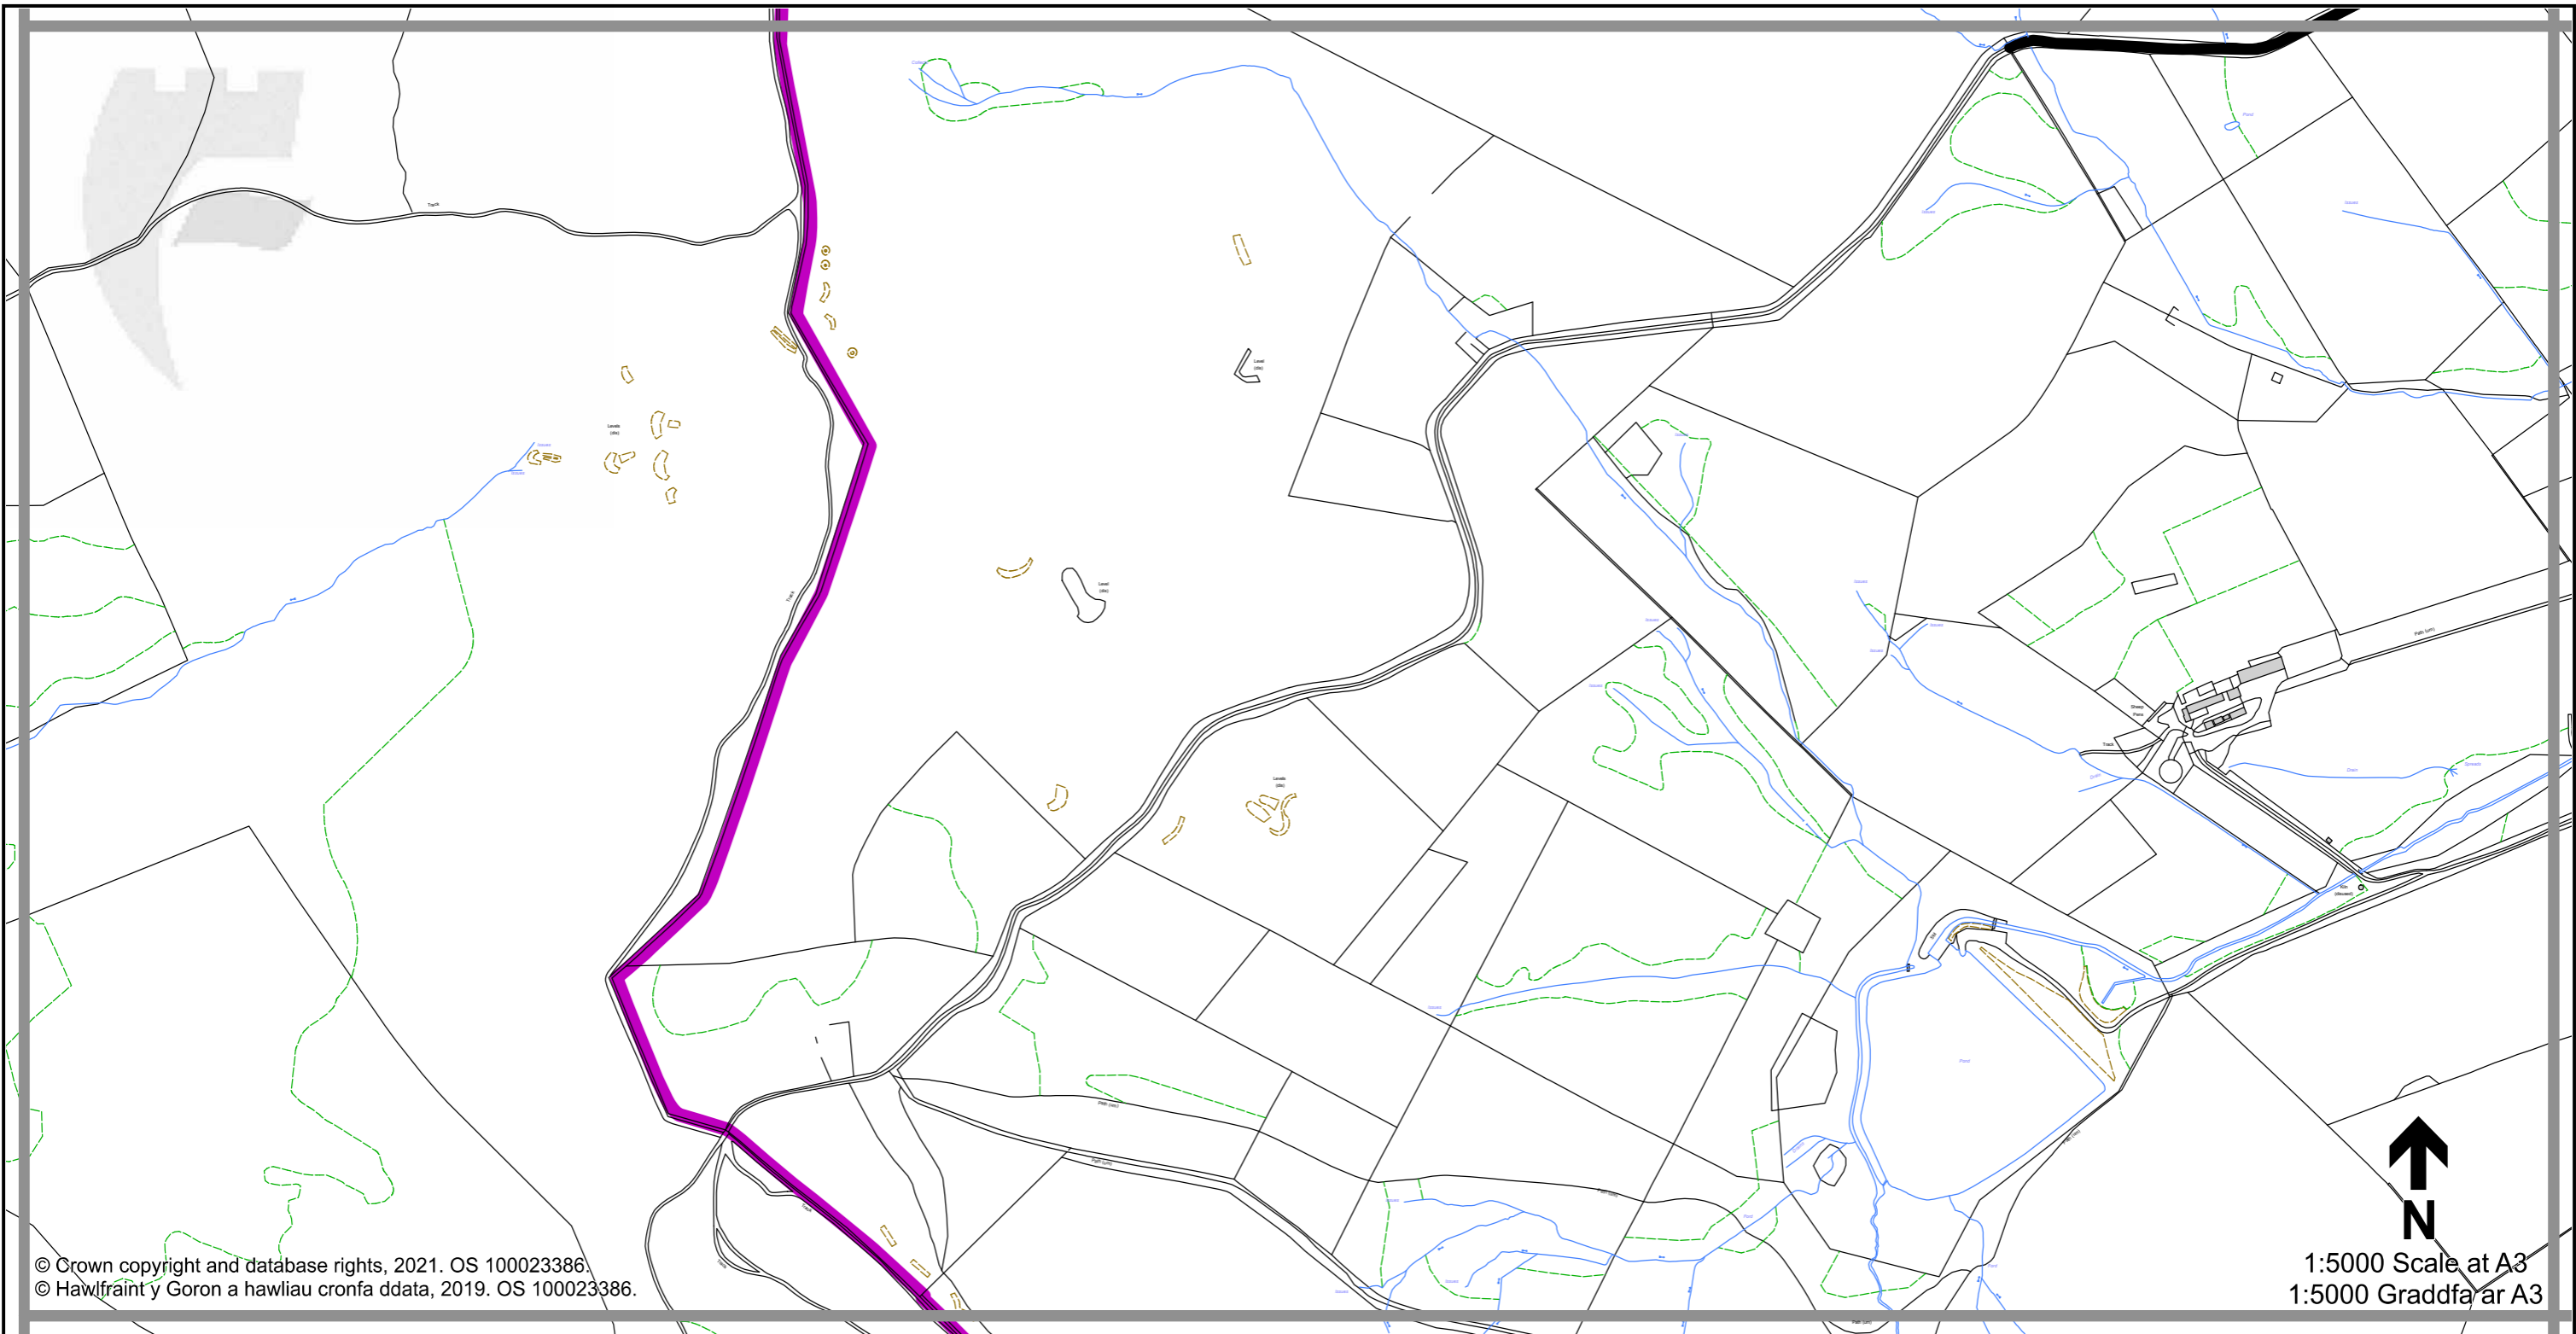

© Crown copyright and database rights, 2021. OS 100023386.
© Hawlfraint y Goron a hawliau cronfa ddata, 2019. OS 100023386.

1:5000 Scale at A3
1:5000 Graddfa ar A3

Legend / Eglurhad

- 20 mph / mya
- Restricted Road' (30mph)
  Ffordd Gyfyngedig (30mya)
- 30 mph by Order
  30 mya drwy Orchymyn
- 40 mph / mya
- 50 mph / mya
- National Speed Limit applies
  Terfyn Cyflymder Cenedlaethol yn berthnasol
- Derestricted by Order (National Speed Limit applies)
  Heb Gyfyngiad drwy Orchymyn (Terfyn Cyflymder Cenedlaethol yn berthnasol)
- Roads subject to separate Orders
  Ffyrdd sy'n destun Gorchmynion ar wahân
- County Boundary / Ffin y Sir

THE FLINTSHIRE COUNTY COUNCIL (VARIOUS ROADS) (20MPH, 30MPH, 40MPH, 50MPH AND NATIONAL SPEED LIMITS. RESTRICTED AND DERESTRICTED ROADS) ORDER 2021.

GORCHYMYN (FFYRDD AMRYWIOL) (20MYA, 30MYA, 40MYA, 50MYA A'R TERFYNAU CYFLYMDER CENEDLAETHOL. FFYRDD CYFYNGEDIG A FFYRDD HEB GYFYNGIAD) CYNGOR SIR Y FFLINT 2021.

**Sheet
E12
Dalen**

Sheet Revision Number:
Rhif Adolgiad Y Ddalen: **1**

Sheet Active from:
Dalen yn weithredol o: **03/09/2021**