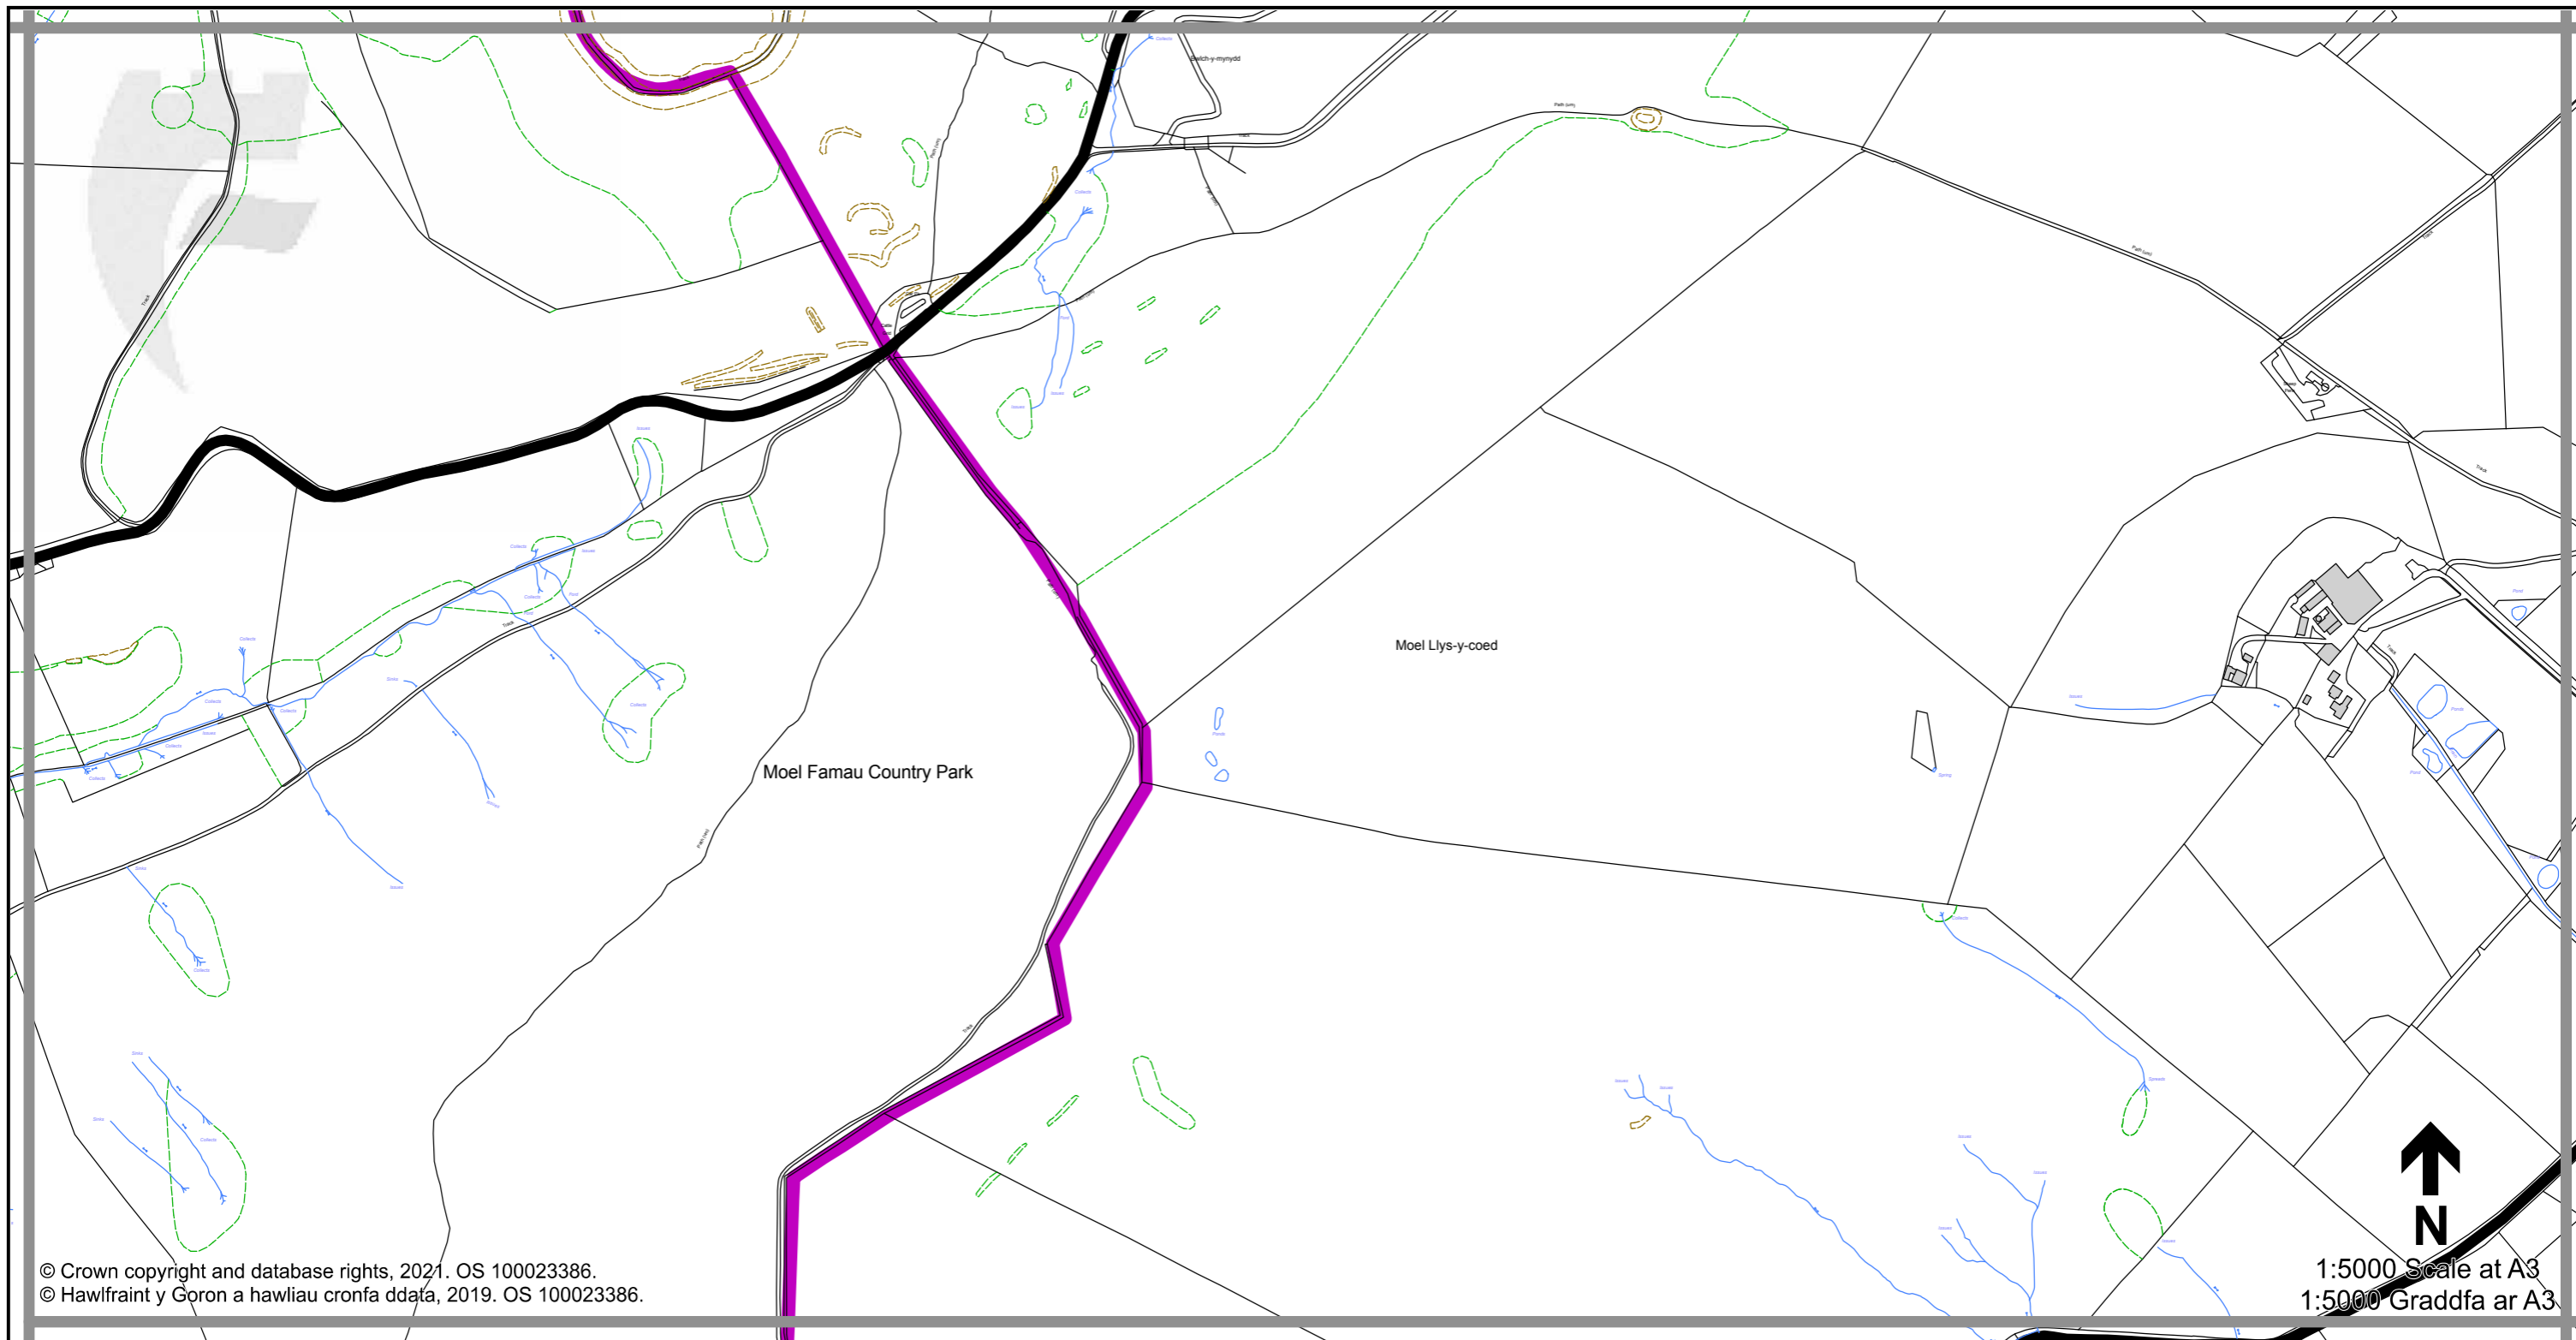

© Crown copyright and database rights, 2021. OS 100023386.
© Hawlfraint y Goron a hawliau cronfa ddata, 2019. OS 100023386.

1:5000 Scale at A3
1:5000 Graddfa ar A3

Legend / Eglurhad

- 20 mph / mya
- Restricted Road' (30mph)
  Ffordd Gyfyngedig (30mya)
- 30 mph by Order
  30 mya drwy Orchymyn
- 40 mph / mya
- 50 mph / mya
- National Speed Limit applies
  Terfyn Cyflymder Cenedlaethol yn berthnasol
- Derestricted by Order (National Speed Limit applies)
  Heb Gyfyngiad drwy Orchymyn (Terfyn Cyflymder Cenedlaethol yn berthnasol)
- Roads subject to separate Orders
  Ffyrdd sy'n destun Gorchmynion ar wahân
- County Boundary / Ffin y Sir

**THE FLINTSHIRE COUNTY COUNCIL (VARIOUS ROADS)
(20MPH, 30MPH, 40MPH, 50MPH AND NATIONAL SPEED LIMITS.
RESTRICTED AND DERESTRICTED ROADS) ORDER 2021.**

**GORCHYMYN (FFYRDD AMRYWIOL) (20MYA, 30MYA, 40MYA,
50MYA A'R TERFYNAU CYFLYMDER CENEDLAETHOL.
FFYRDD CYFYNGEDIG A FFYRDD HEB GYFYNGIAD)
CYNGOR SIR Y FFLINT 2021.**

**Sheet
E13
Dalen**

**Sheet Revision Number:
Rhif Adolgiad Y Ddalen: 1**
**Sheet Active from:
Dalen yn weithredol o: 03/09/2021**