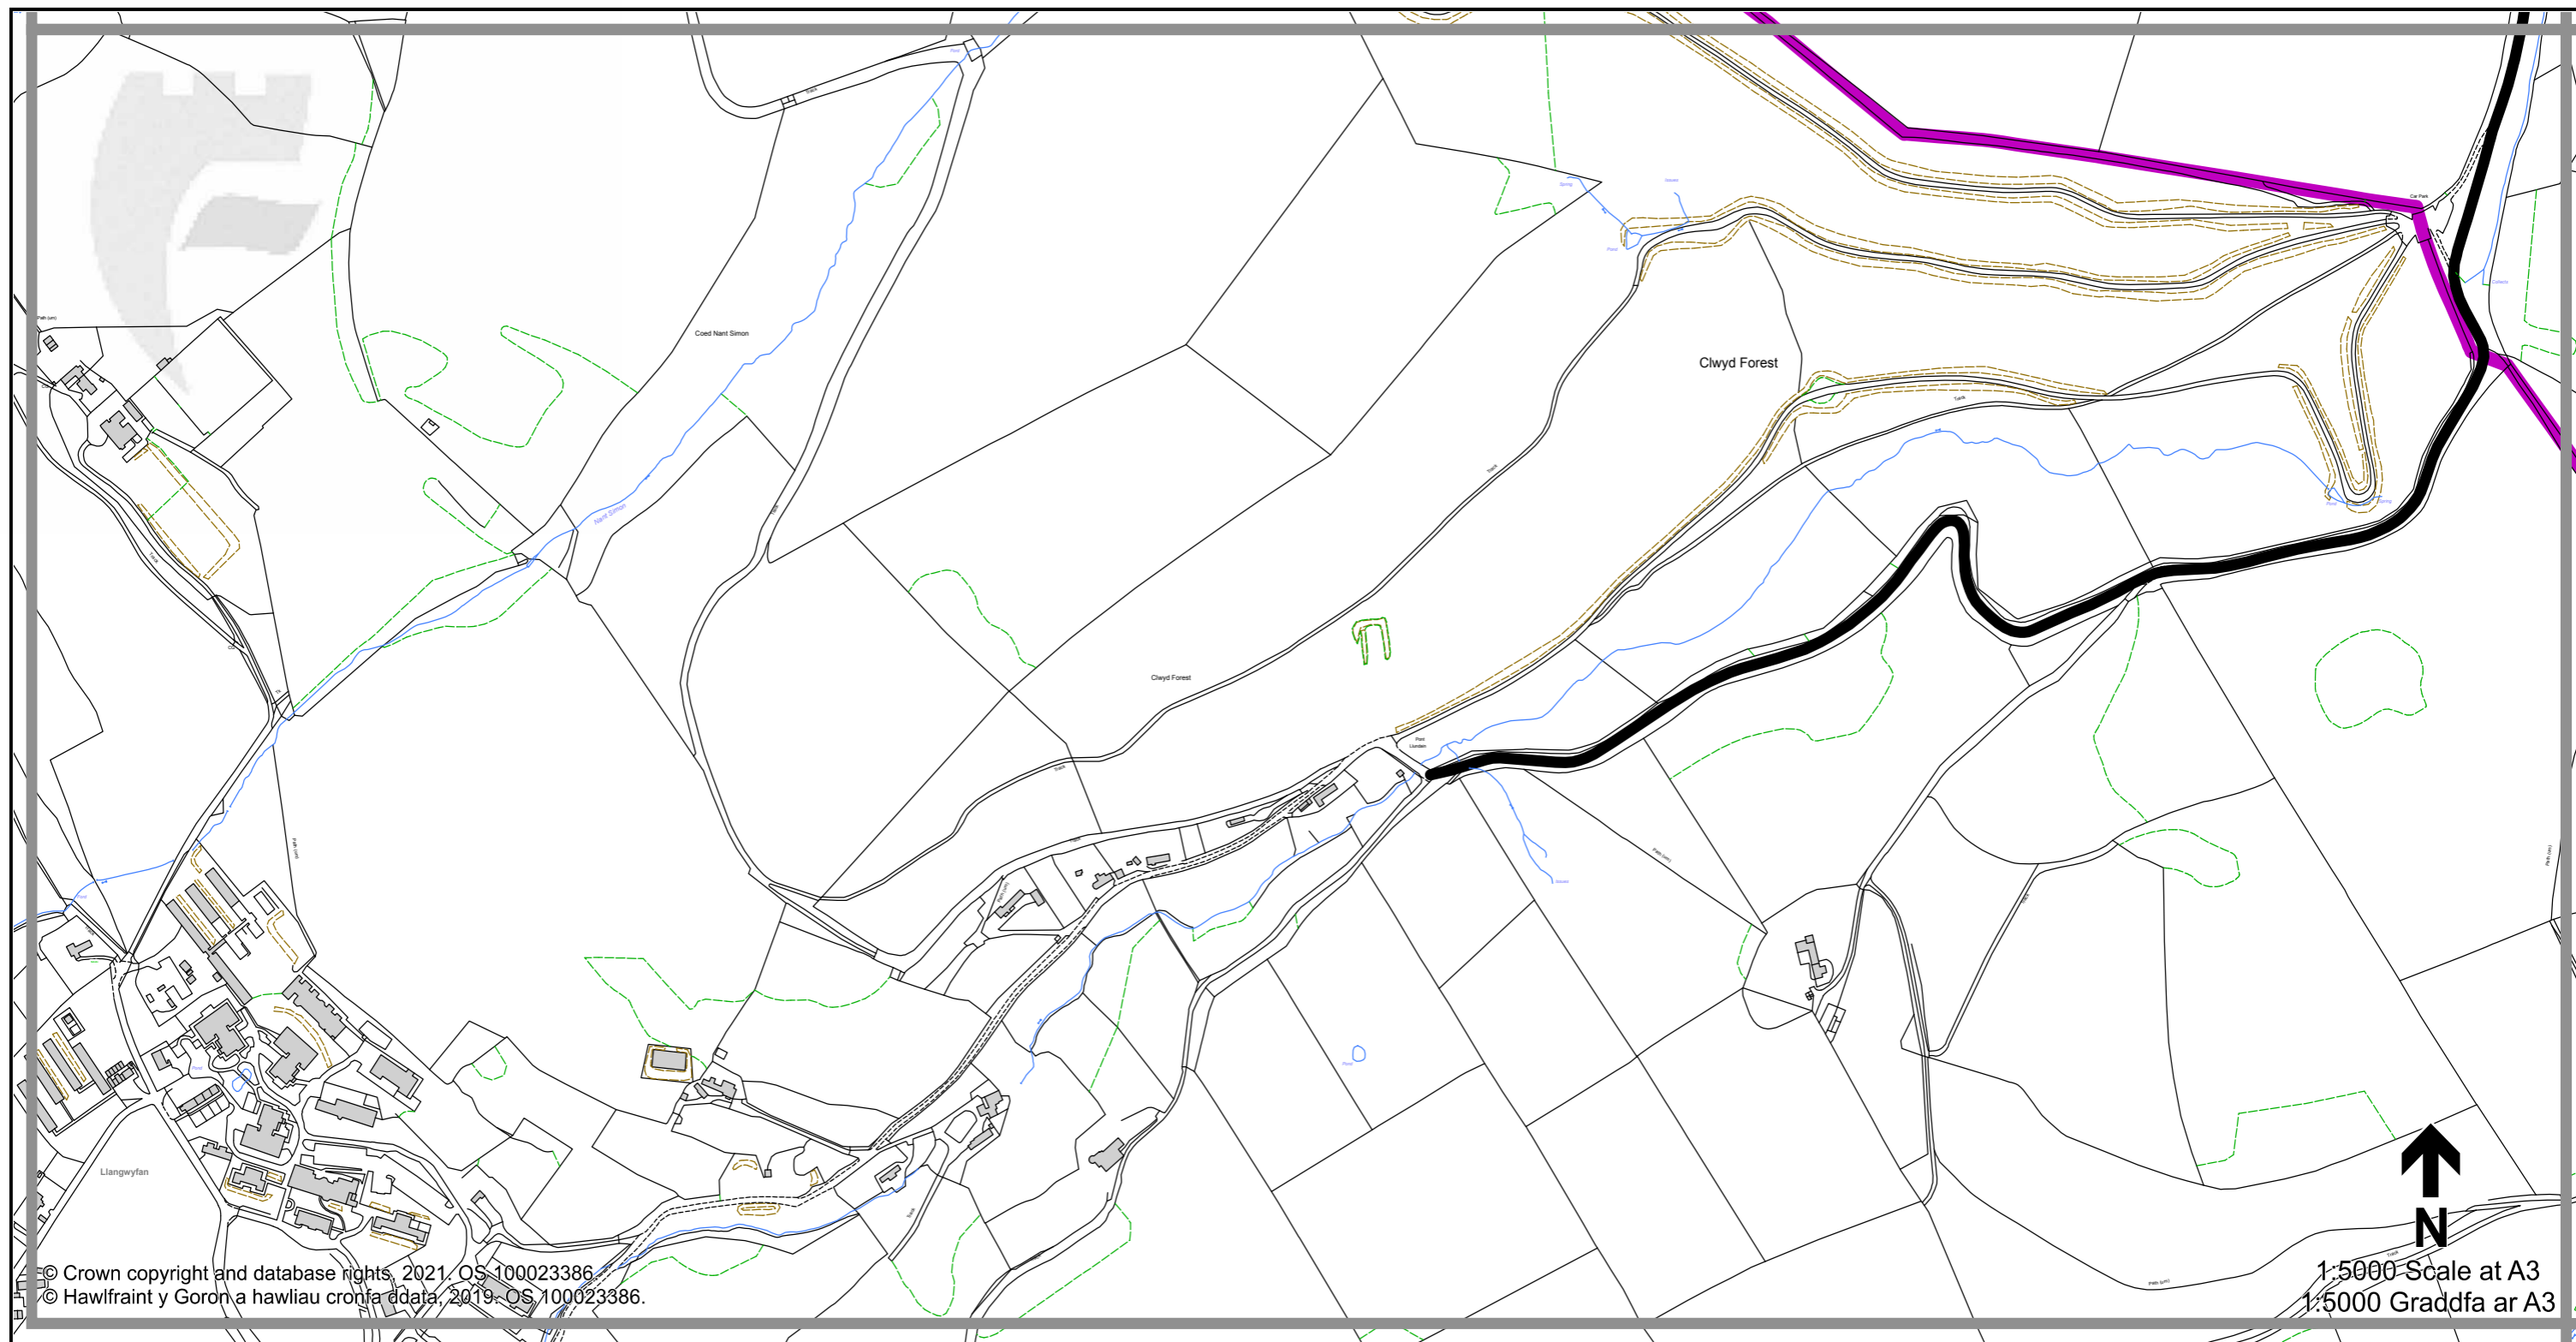

© Crown copyright and database rights, 2021. OS 100023386.
© Hawlfraint y Goron a hawliau cronfa ddata, 2019. OS 100023386.

1:5000 Scale at A3
1:5000 Graddfa ar A3

Legend / Eglurhad

- 20 mph / mya
- Restricted Road' (30mph)
  Ffordd Gyfyngedig (30mya)
- 30 mph by Order
  30 mya drwy Orchymyn
- 40 mph / mya
- 50 mph / mya
- National Speed Limit applies
  Terfyn Cyflymder Cenedlaethol yn berthnasol
- Derestricted by Order (National Speed Limit applies)
  Heb Gyfyngiad drwy Orchymyn (Terfyn Cyflymder Cenedlaethol yn berthnasol)
- Roads subject to separate Orders
  Ffyrdd sy'n destun Gorchmynion ar wahân
- County Boundary / Ffin y Sir

THE FLINTSHIRE COUNTY COUNCIL (VARIOUS ROADS) (20MPH, 30MPH, 40MPH, 50MPH AND NATIONAL SPEED LIMITS. RESTRICTED AND DERESTRICTED ROADS) ORDER 2021.

GORCHYMYN (FFYRDD AMRYWIOL) (20MYA, 30MYA, 40MYA, 50MYA A'R TERFYNAU CYFLYMDER CENEDLAETHOL. FFYRDD CYFYNGEDIG A FFYRDD HEB GYFYNGIAD) CYNGOR SIR Y FFLINT 2021.

**Sheet
D14
Dalen**

**Sheet Revision Number:
Rhif Adolgiad Y Ddalen: 1**
**Sheet Active from:
Dalen yn weithredol o: 03/09/2021**