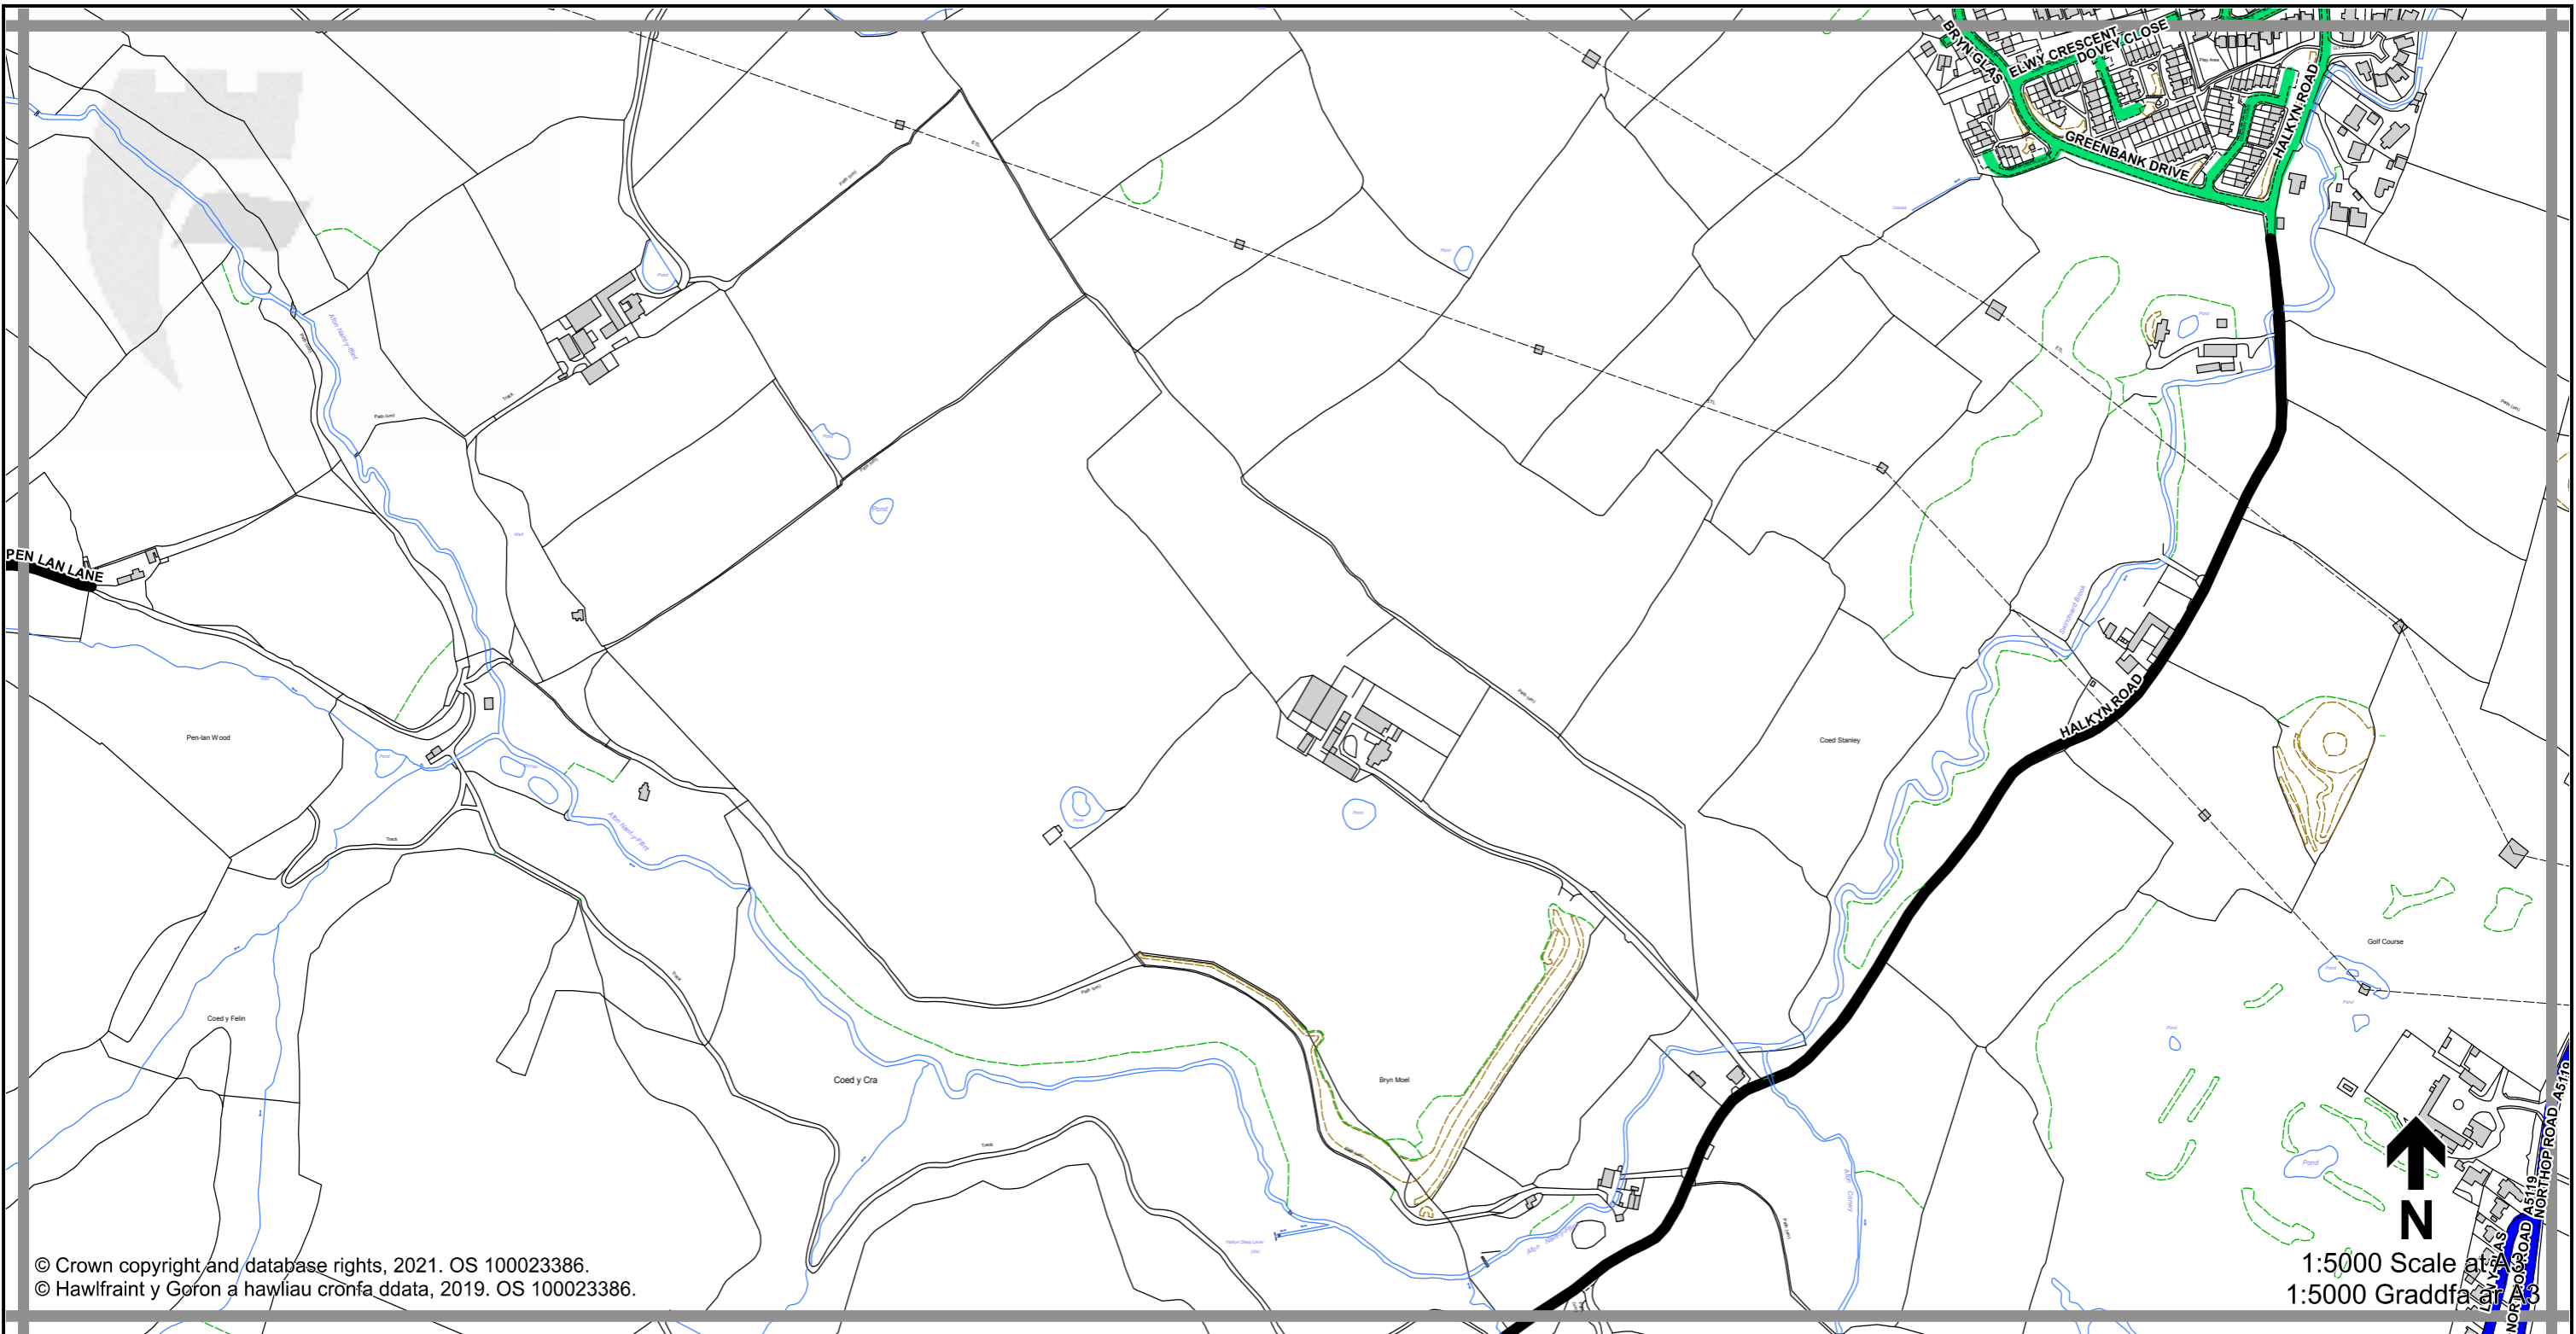

© Crown copyright and database rights, 2021. OS 100023386.
© Hawlfraint y Goron a hawliau cronfa ddata, 2019. OS 100023386.

1:5000 Scale at A
1:5000 Graddfa ar A3

Legend / Eglurhad

- 20 mph / mya
- Restricted Road' (30mph)
  Ffordd Gyfyngedig (30mya)
- 30 mph by Order
  30 mya drwy Orchymyn
- 40 mph / mya
- 50 mph / mya
- National Speed Limit applies
  Terfyn Cyflymder Cenedlaethol yn berthnasol
- Derestricted by Order (National Speed Limit applies)
  Heb Gyfyngiad drwy Orchymyn (Terfyn Cyflymder Cenedlaethol yn berthnasol)
- Roads subject to separate Orders
  Ffyrdd sy'n destun Gorchmynion ar wahân
- County Boundary / Ffin y Sir

THE FLINTSHIRE COUNTY COUNCIL (VARIOUS ROADS) (20MPH, 30MPH, 40MPH, 50MPH AND NATIONAL SPEED LIMITS. RESTRICTED AND DERESTRICTED ROADS) ORDER 2021.

GORCHYMYN (FFYRDD AMRYWIOL) (20MYA, 30MYA, 40MYA, 50MYA A'R TERFYNAU CYFLYMDER CENEDLAETHOL. FFYRDD CYFYNGEDIG A FFYRDD HEB GYFYNGIAD) CYNGOR SIR Y FFLINT 2021.

**Sheet
119
Dalen**

**Sheet Revision Number:
Rhif Adolgiad Y Ddalen: 1**
**Sheet Active from:
Dalen yn weithredol o: 03/09/2021**