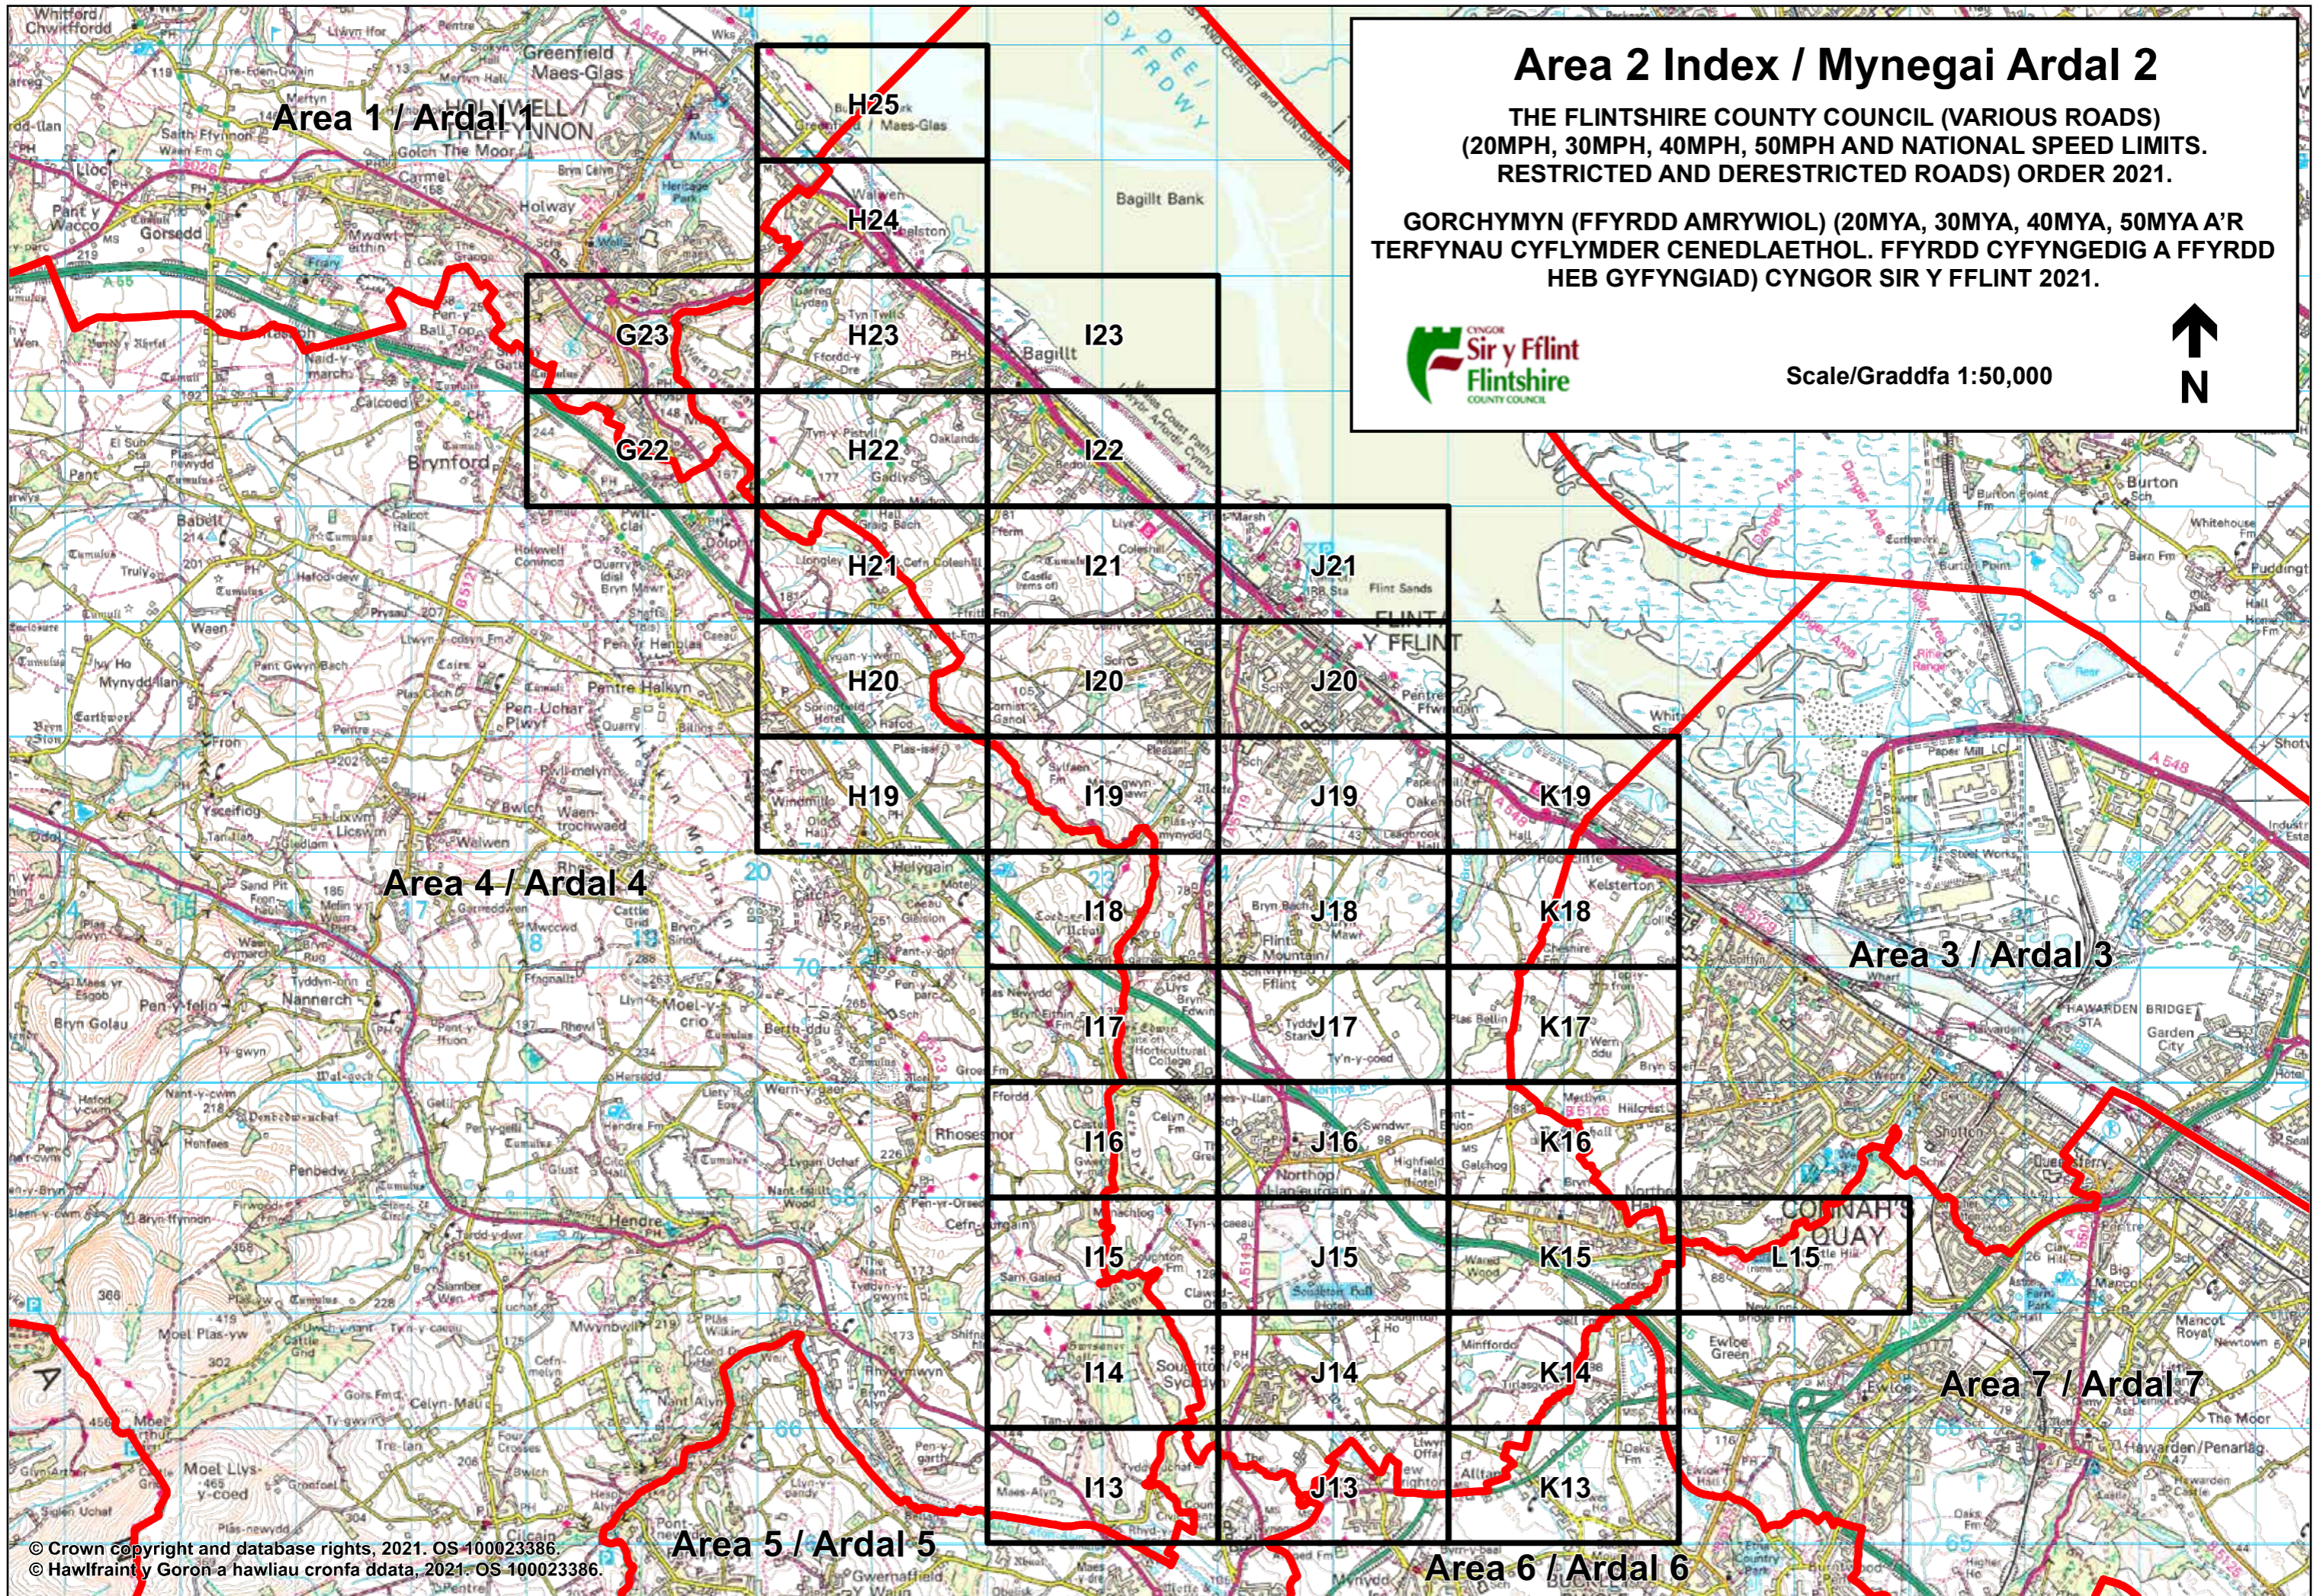

Area 2 Index / Mynegai Ardal 2

THE FLINTSHIRE COUNTY COUNCIL (VARIOUS ROADS)
(20MPH, 30MPH, 40MPH, 50MPH AND NATIONAL SPEED LIMITS.
RESTRICTED AND DERESTRICTED ROADS) ORDER 2021.

GORCHYMYN (FFYRDD AMRYWIOL) (20MYA, 30MYA, 40MYA, 50MYA A'R
TERFYNAU CYFLYMDER CENEDLAETHOL. FFYRDD CYFYNGEDIG A FFYRDD
HEB GYFYNGIAD) CYNGOR SIR Y FFLINT 2021.

Scale/Graddfa 1:50,000