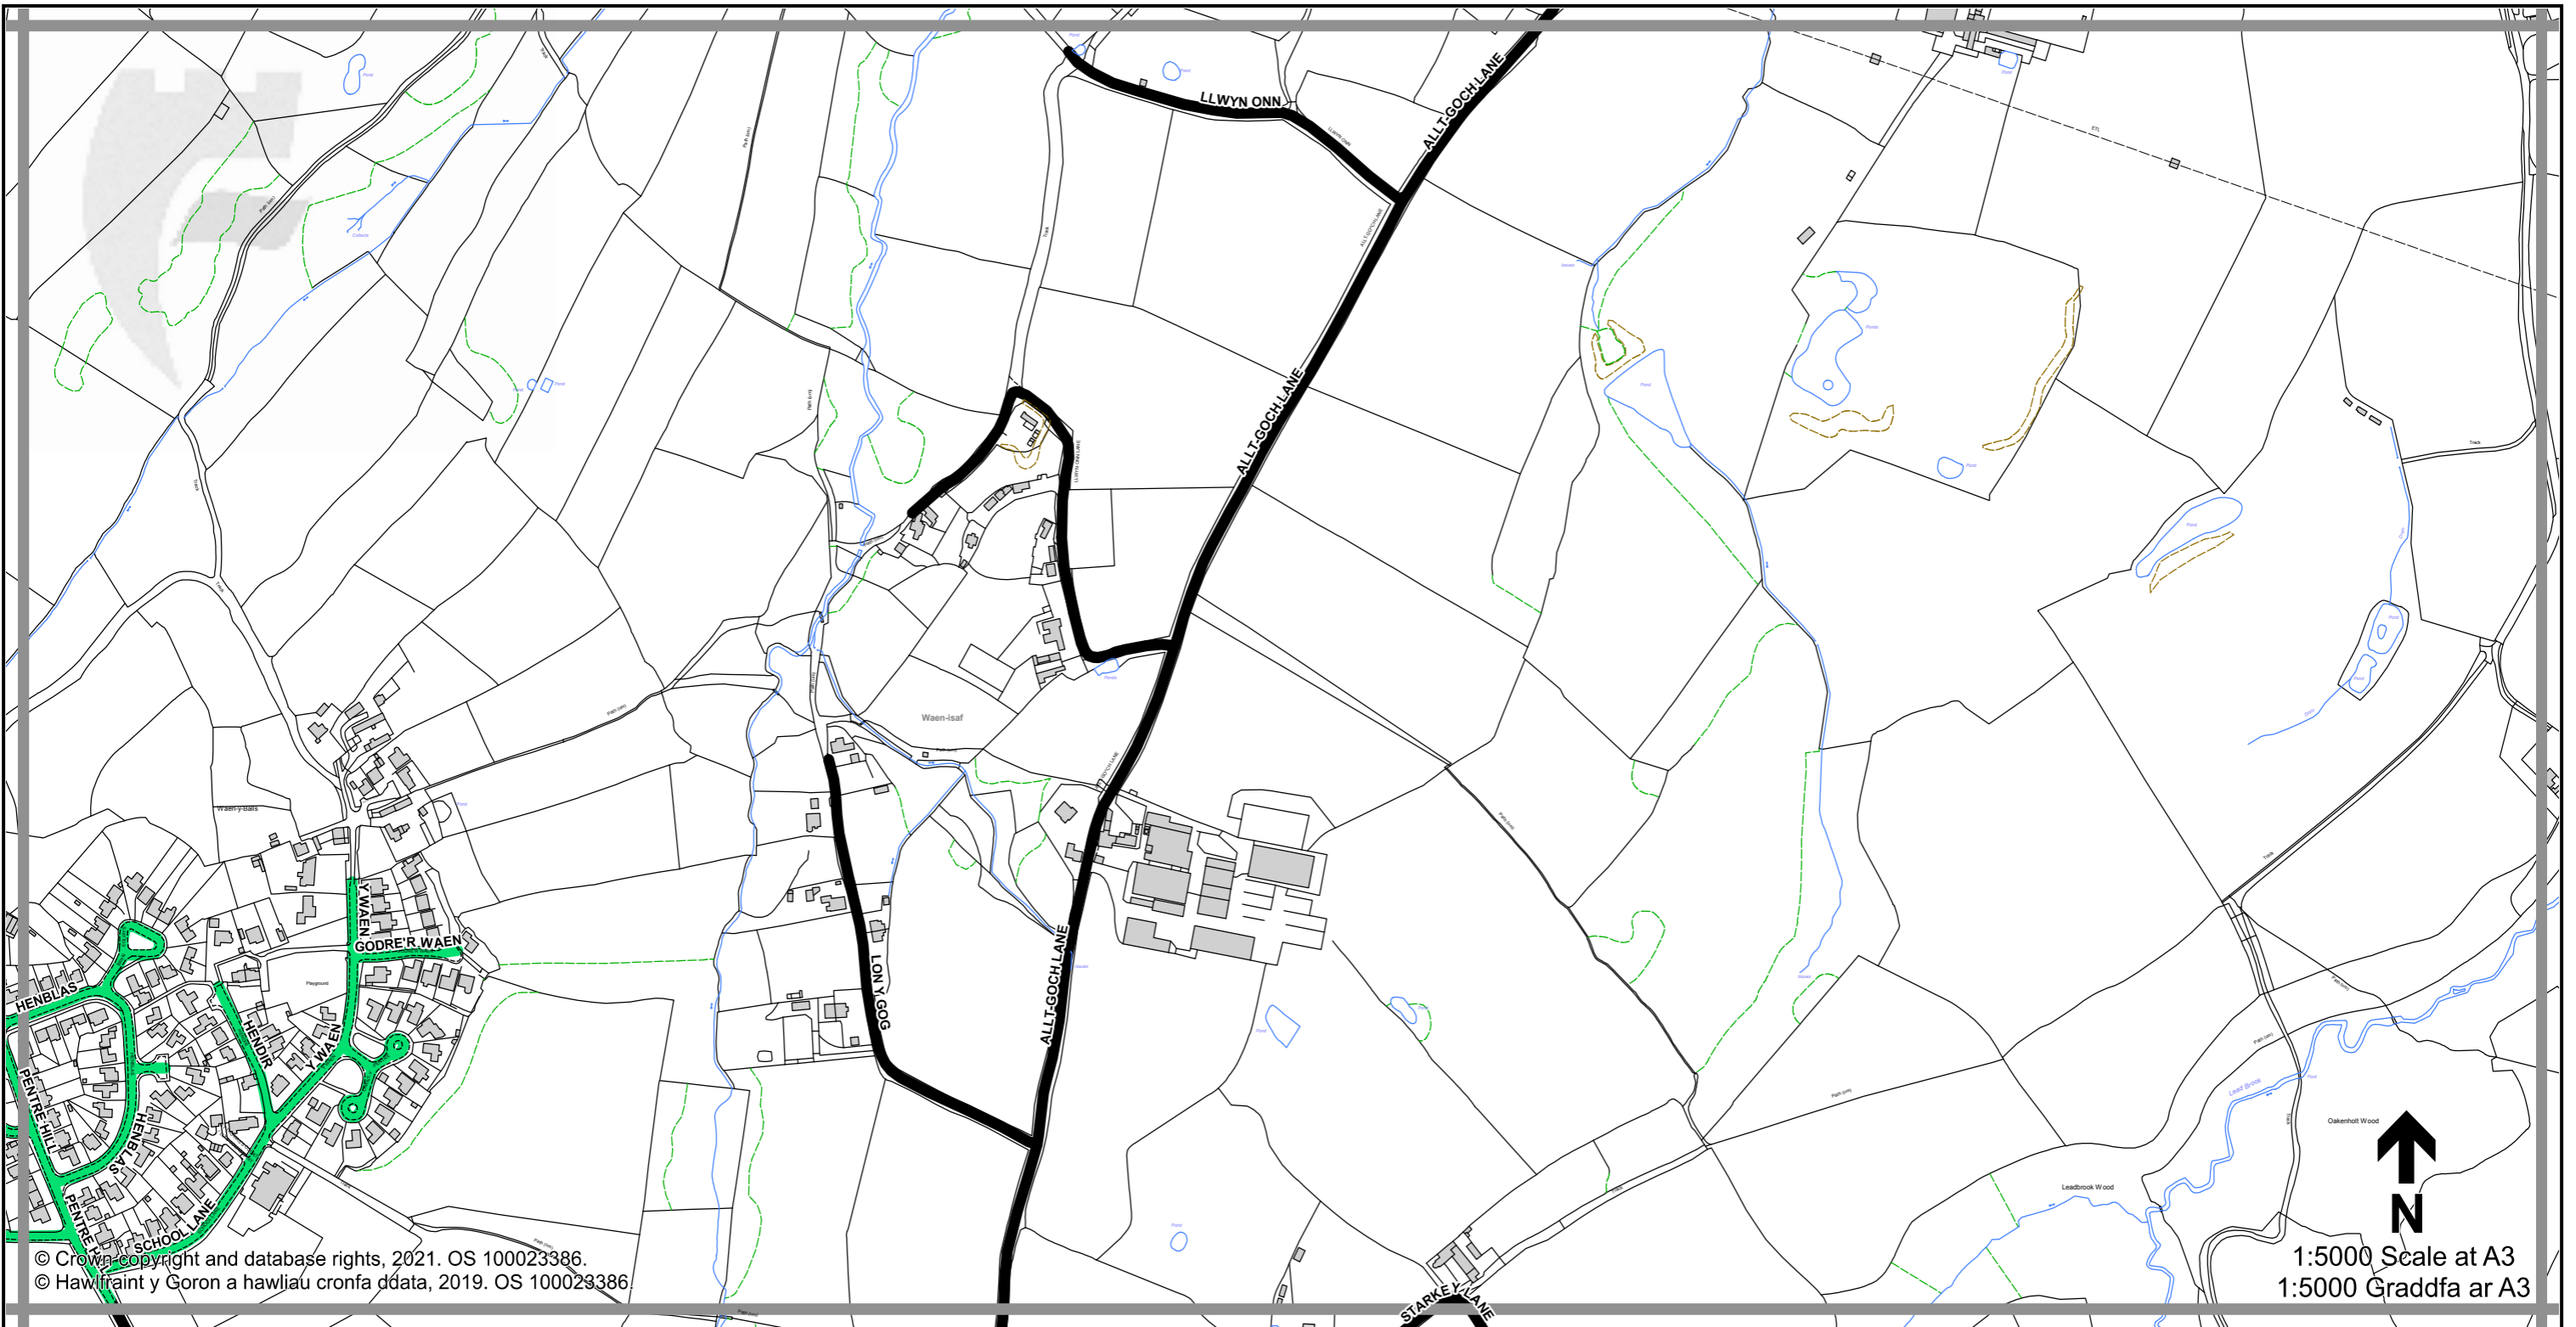

© Crown copyright and database rights, 2021. OS 100023386.
© Hawlfraint y Goron a hawljiau cronfa ddata, 2019. OS 100023386.

1:5000 Scale at A3
1:5000 Graddfa ar A3

Legend / Eglurhad

- 20 mph / mya
- Restricted Road' (30mph)
  Ffordd Gyfyngedig (30mya)
- 30 mph by Order
  30 mya drwy Orchymyn
- 40 mph / mya
- 50 mph / mya
- National Speed Limit applies
  Terfyn Cyflymder Cenedlaethol yn berthnasol
- Derestricted by Order (National Speed Limit applies)
  Heb Gyfyngiad drwy Orchymyn (Terfyn Cyflymder Cenedlaethol yn berthnasol)
- Roads subject to separate Orders
  Ffyrdd sy'n destun Gorchmynion ar wahân
- County Boundary / Ffin y Sir

THE FLINTSHIRE COUNTY COUNCIL (VARIOUS ROADS) (20MPH, 30MPH, 40MPH, 50MPH AND NATIONAL SPEED LIMITS. RESTRICTED AND DERESTRICTED ROADS) ORDER 2021.

GORCHYMYN (FFYRDD AMRYWIOL) (20MYA, 30MYA, 40MYA, 50MYA A'R TERFYNAU CYFLYMDER CENEDLAETHOL. FFYRDD CYFYNGEDIG A FFYRDD HEB GYFYNGIAD) CYNGOR SIR Y FFLINT 2021.

**Sheet
J18
Dalen**

**Sheet Revision Number:
Rhif Adolgiad Y Ddalen: 1**

**Sheet Active from:
Dalen yn weithredol o: 03/09/2021**