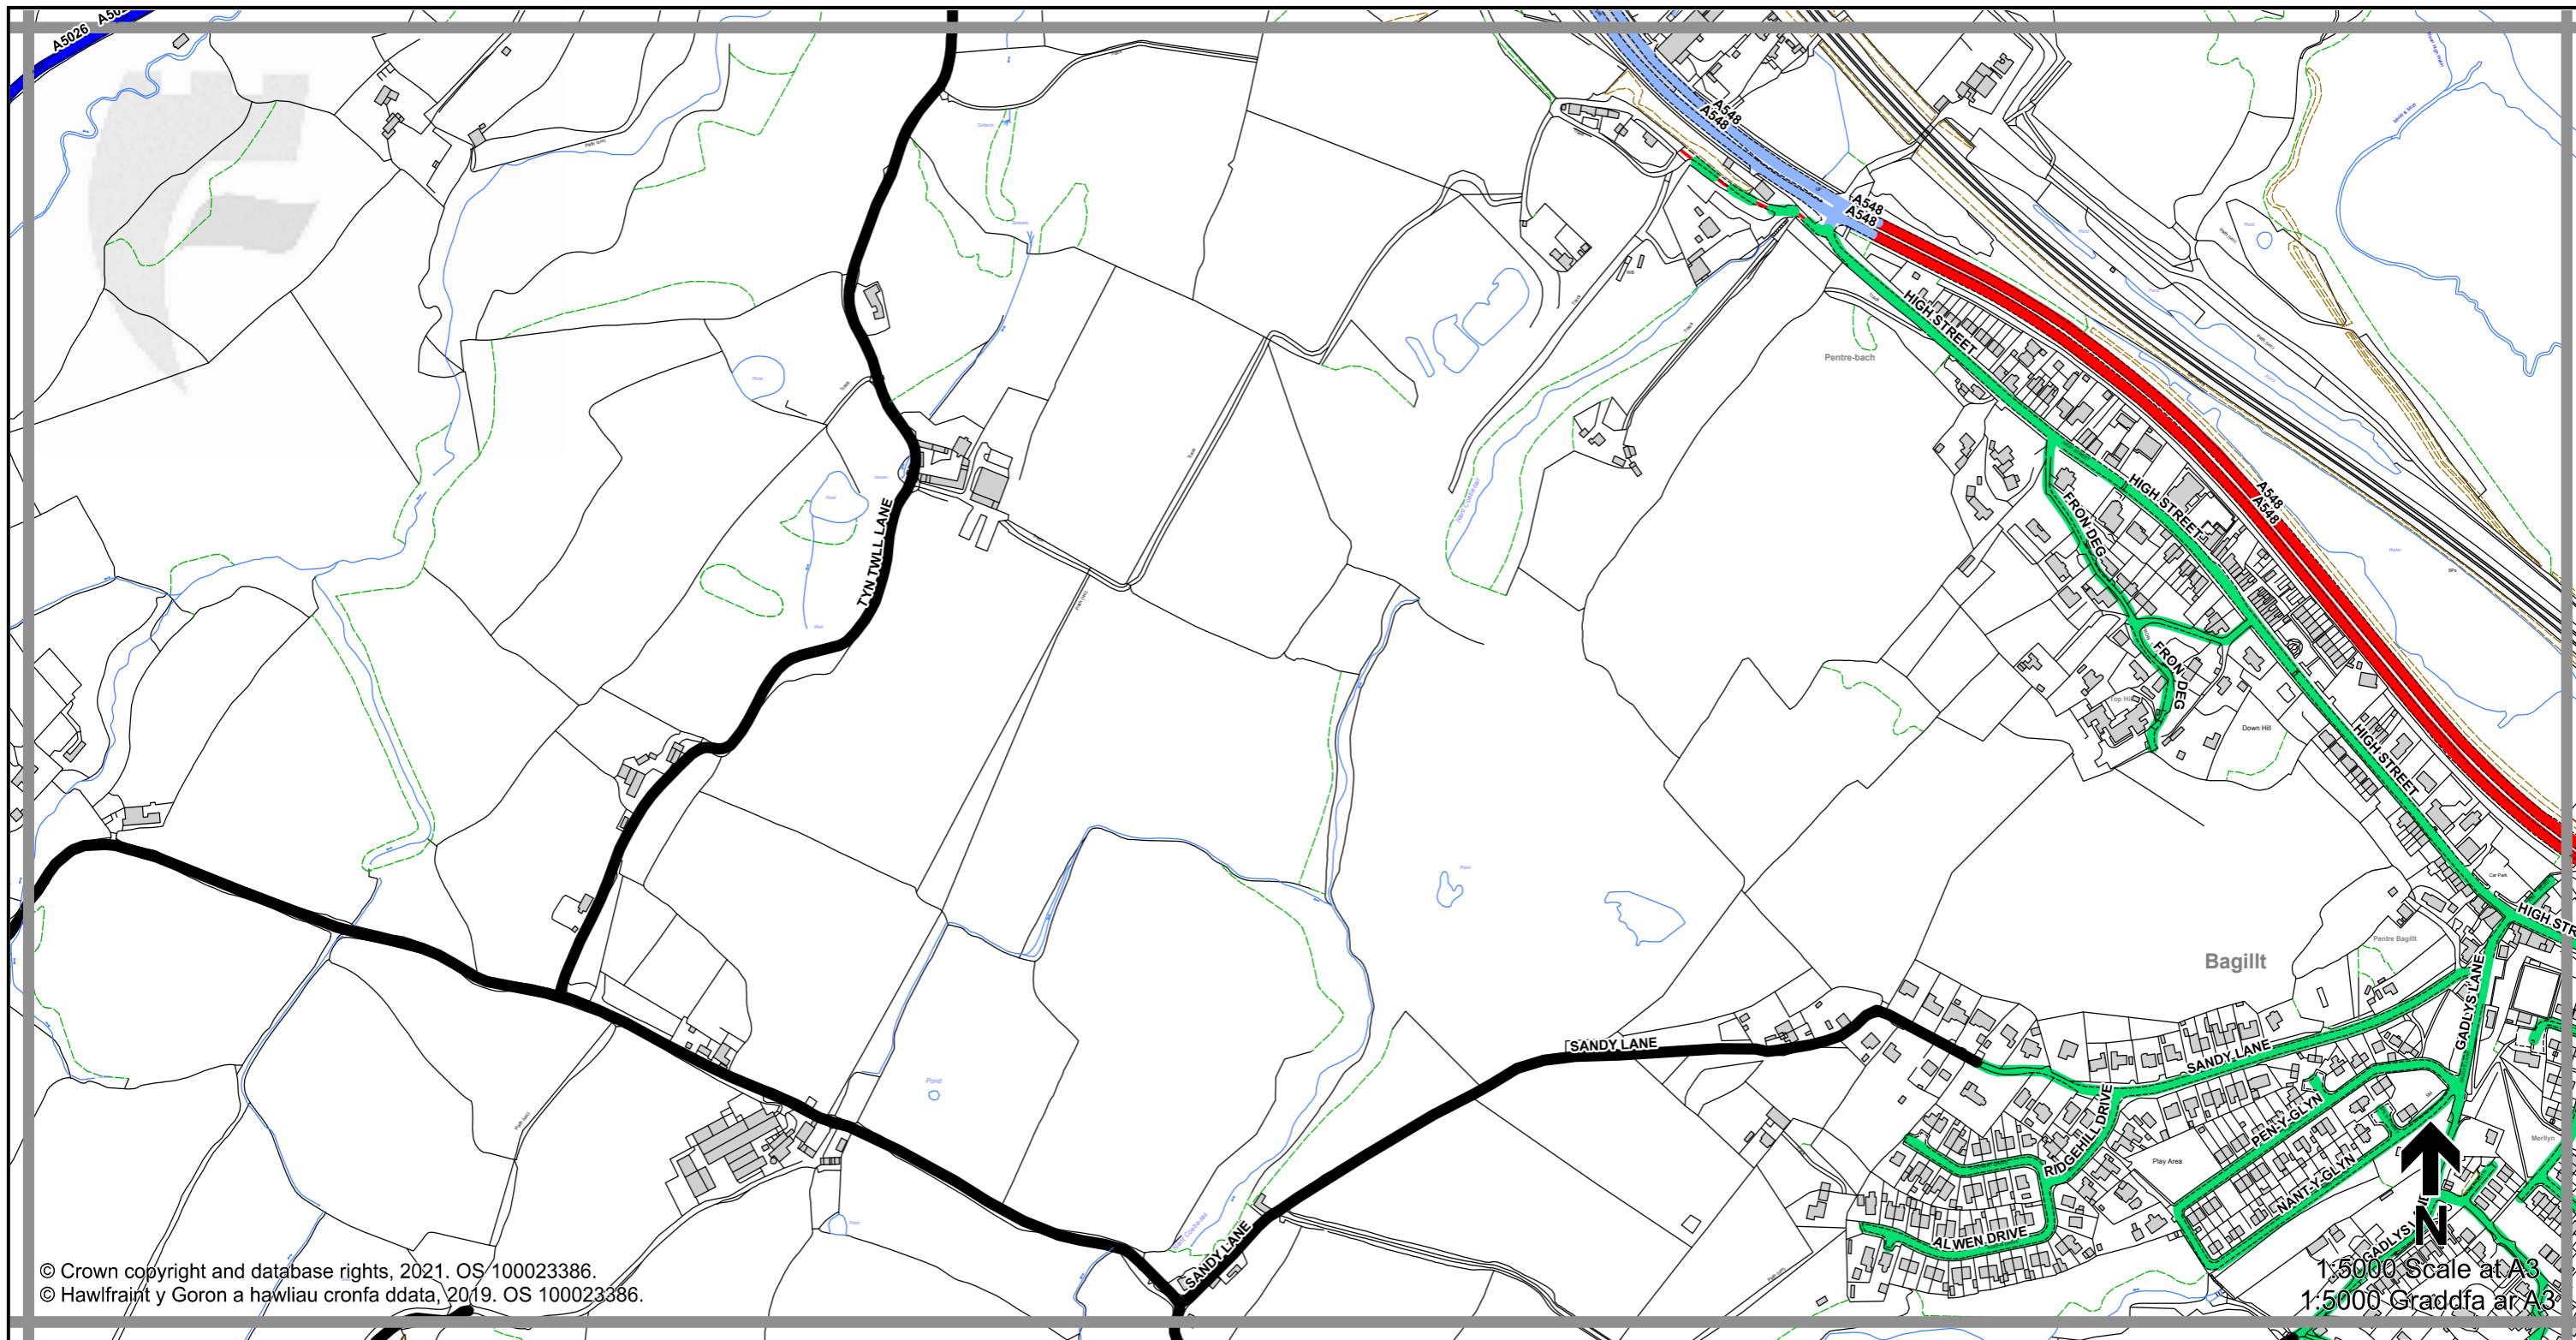

Legend / Eglurhad

- 20 mph / mya
- Restricted Road' (30mph)
  Ffordd Gyfyngedig (30mya)
- 30 mph by Order
  30 mya drwy Orchymyn
- 40 mph / mya
- 50 mph / mya
- National Speed Limit applies
  Terfyn Cyflymder Cenedlaethol yn berthnasol
- Derestricted by Order (National Speed Limit applies)
  Heb Gyfyngiad drwy Orchymyn (Terfyn Cyflymder Cenedlaethol yn berthnasol)
- Roads subject to separate Orders
  Ffyrdd sy'n destun Gorchymynion ar wahân
- County Boundary / Ffin y Sir

THE FLINTSHIRE COUNTY COUNCIL (VARIOUS ROADS) (20MPH, 30MPH, 40MPH, 50MPH AND NATIONAL SPEED LIMITS. RESTRICTED AND DERESTRICTED ROADS) ORDER 2021.

GORCHYMYN (FFYRDD AMRYWIOL) (20MYA, 30MYA, 40MYA, 50MYA A'R TERFYNAU CYFLYMDER CENEDLAETHOL. FFYRDD CYFYNGEDIG A FFYRDD HEB GYFYNGIAD) CYNGOR SIR Y FFLINT 2021.

**Sheet
H23
Dalen**

**Sheet Revision Number:
Rhif Adolgiad Y Ddalen: 1**

**Sheet Active from:
Dalen yn weithredol o: 03/09/2021**