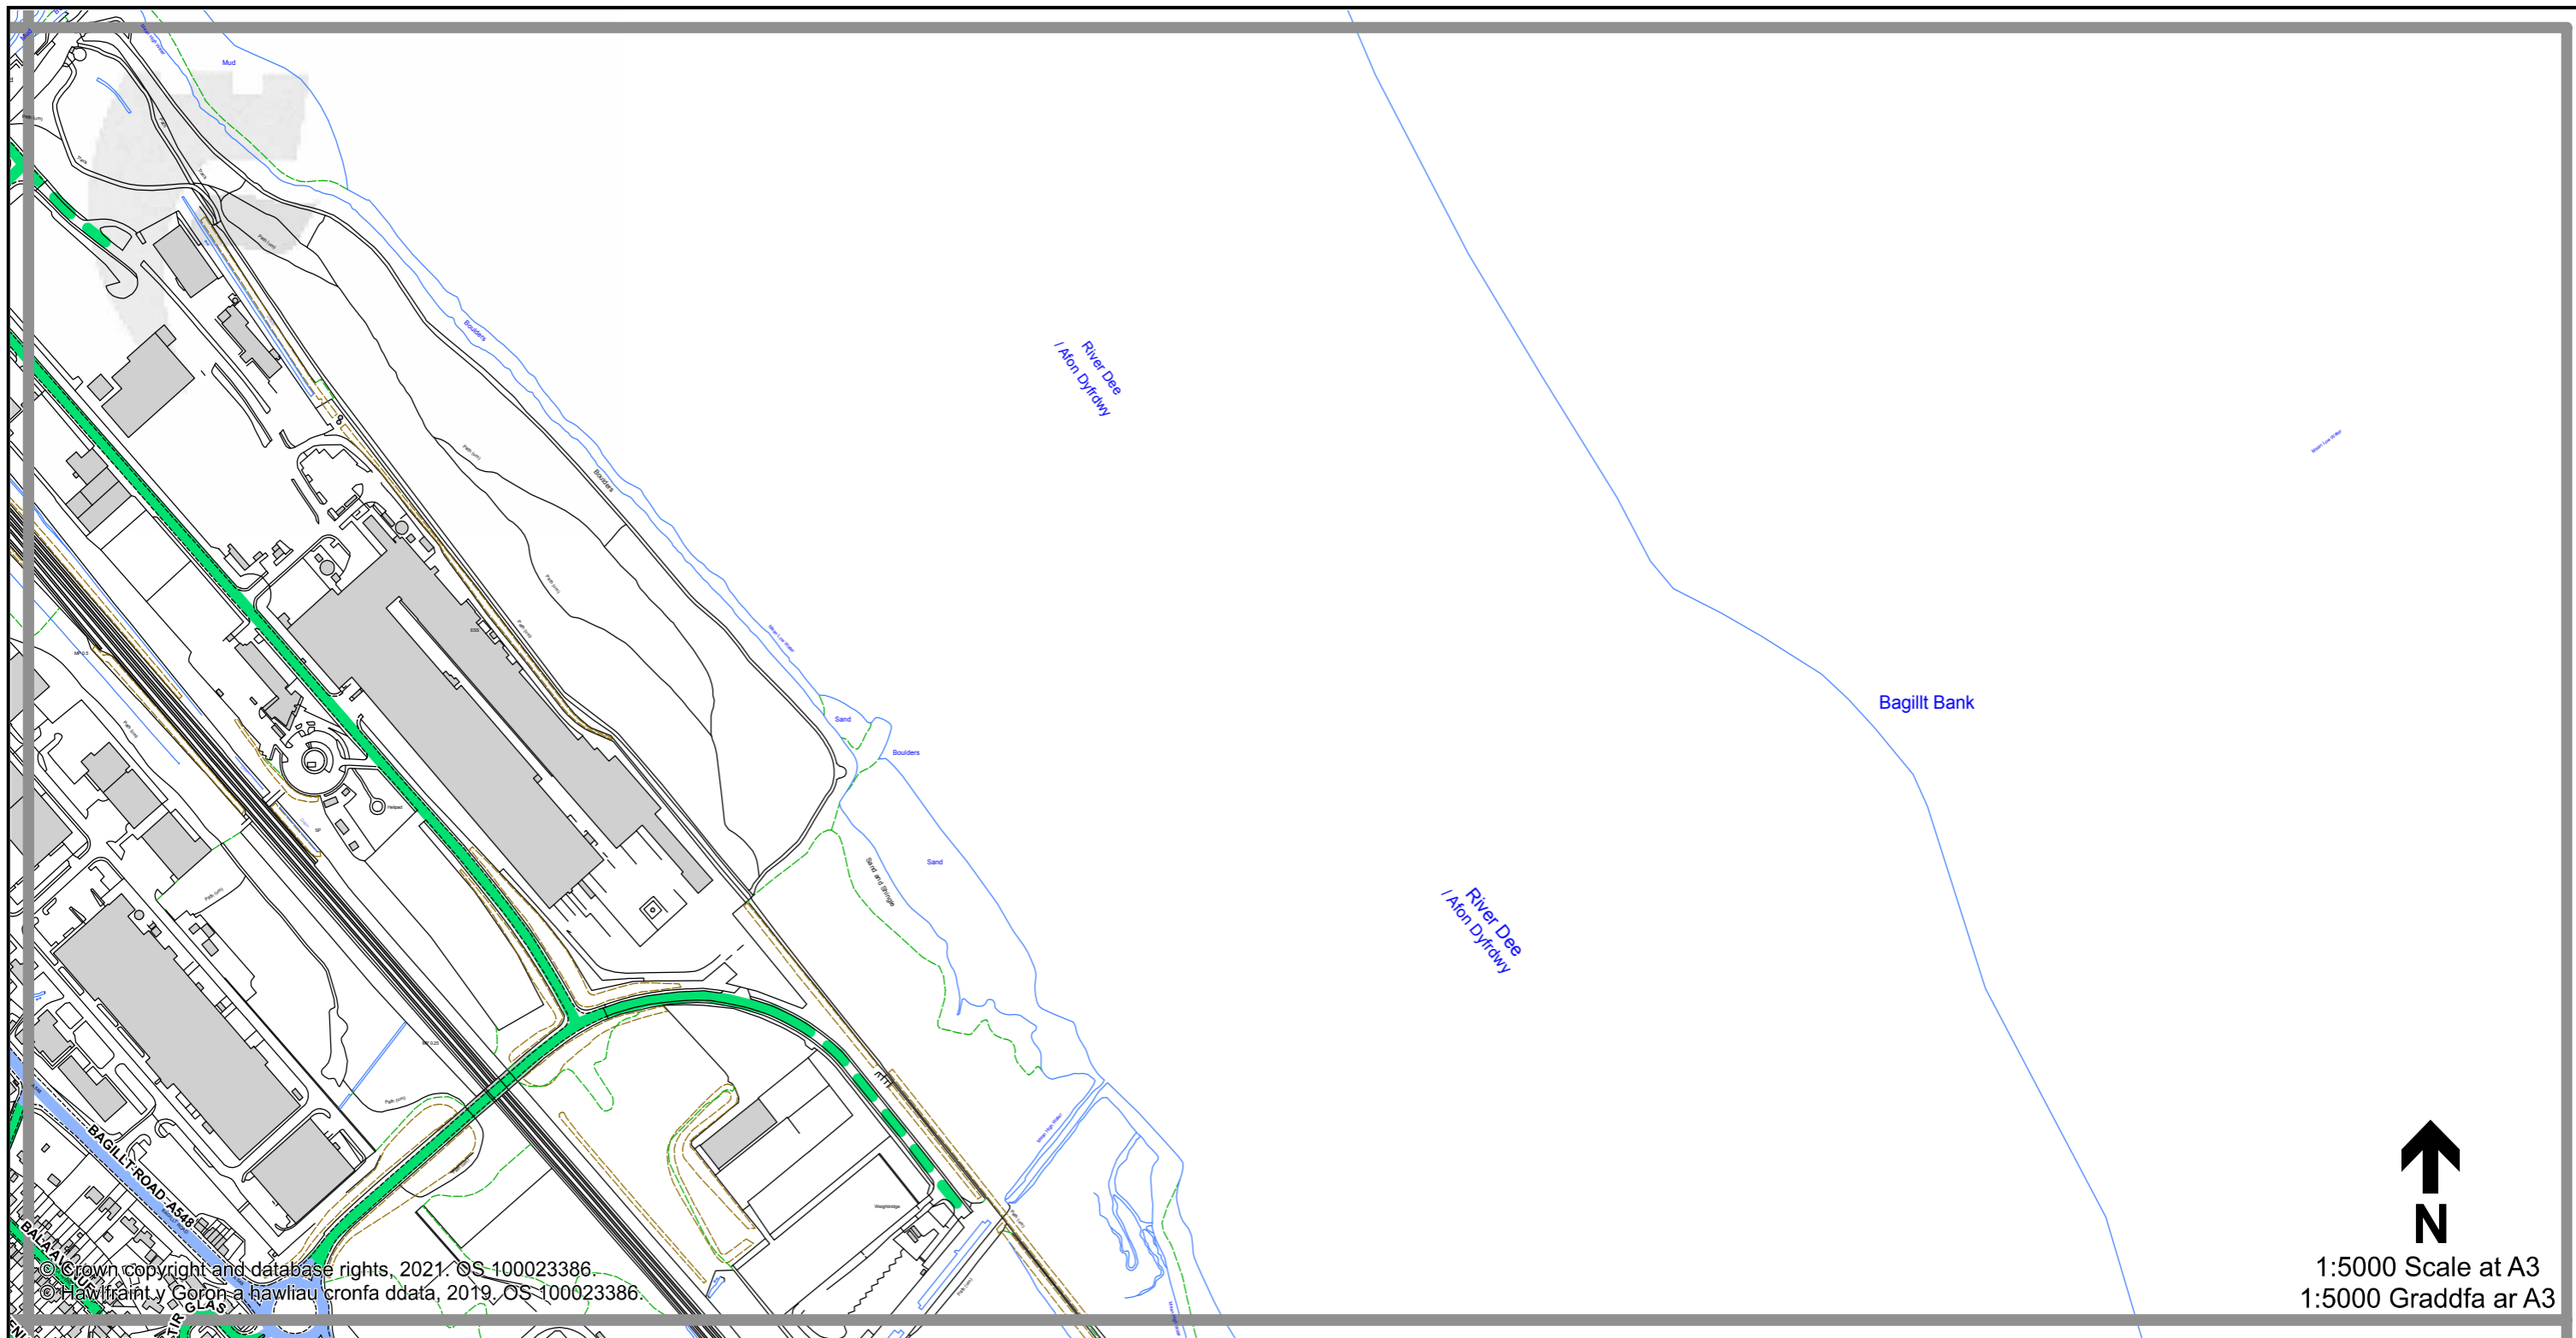

© Crown copyright and database rights, 2021. OS 100023386.
© Hafwrant y Goron a hawliau cronfa ddata, 2019. OS 100023386.

↑
N
1:5000 Scale at A3
1:5000 Graddfa ar A3

Legend / Eglurhad

- 20 mph / mya
- Restricted Road' (30mph)
  Ffordd Gyfyngedig (30mya)
- 30 mph by Order
  30 mya drwy Orchymyn
- 40 mph / mya
- 50 mph / mya
- National Speed Limit applies
  Terfyn Cyflymder Cenedlaethol yn berthnasol
- Derestricted by Order (National Speed Limit applies)
  Heb Gyfyngiad drwy Orchymyn (Terfyn Cyflymder Cenedlaethol yn berthnasol)
- Roads subject to separate Orders
  Ffyrdd sy'n destun Gorchmynion ar wahân
- County Boundary / Ffin y Sir

THE FLINTSHIRE COUNTY COUNCIL (VARIOUS ROADS) (20MPH, 30MPH, 40MPH, 50MPH AND NATIONAL SPEED LIMITS. RESTRICTED AND DERESTRICTED ROADS) ORDER 2021.
GORCHYMYN (FFYRDD AMRYWIOL) (20MYA, 30MYA, 40MYA, 50MYA A'R TERFYNAU CYFLYMDER CENEDLAETHOL. FFYRDD CYFYNGEDIG A FFYRDD HEB GYFYNGIAD) CYNGOR SIR Y FFLINT 2021.

**Sheet
H25
Dalen**

Sheet Revision Number:
Rhif Adolgiad Y Ddalen: **1**
Sheet Active from:
Dalen yn weithredol o: **03/09/2021**