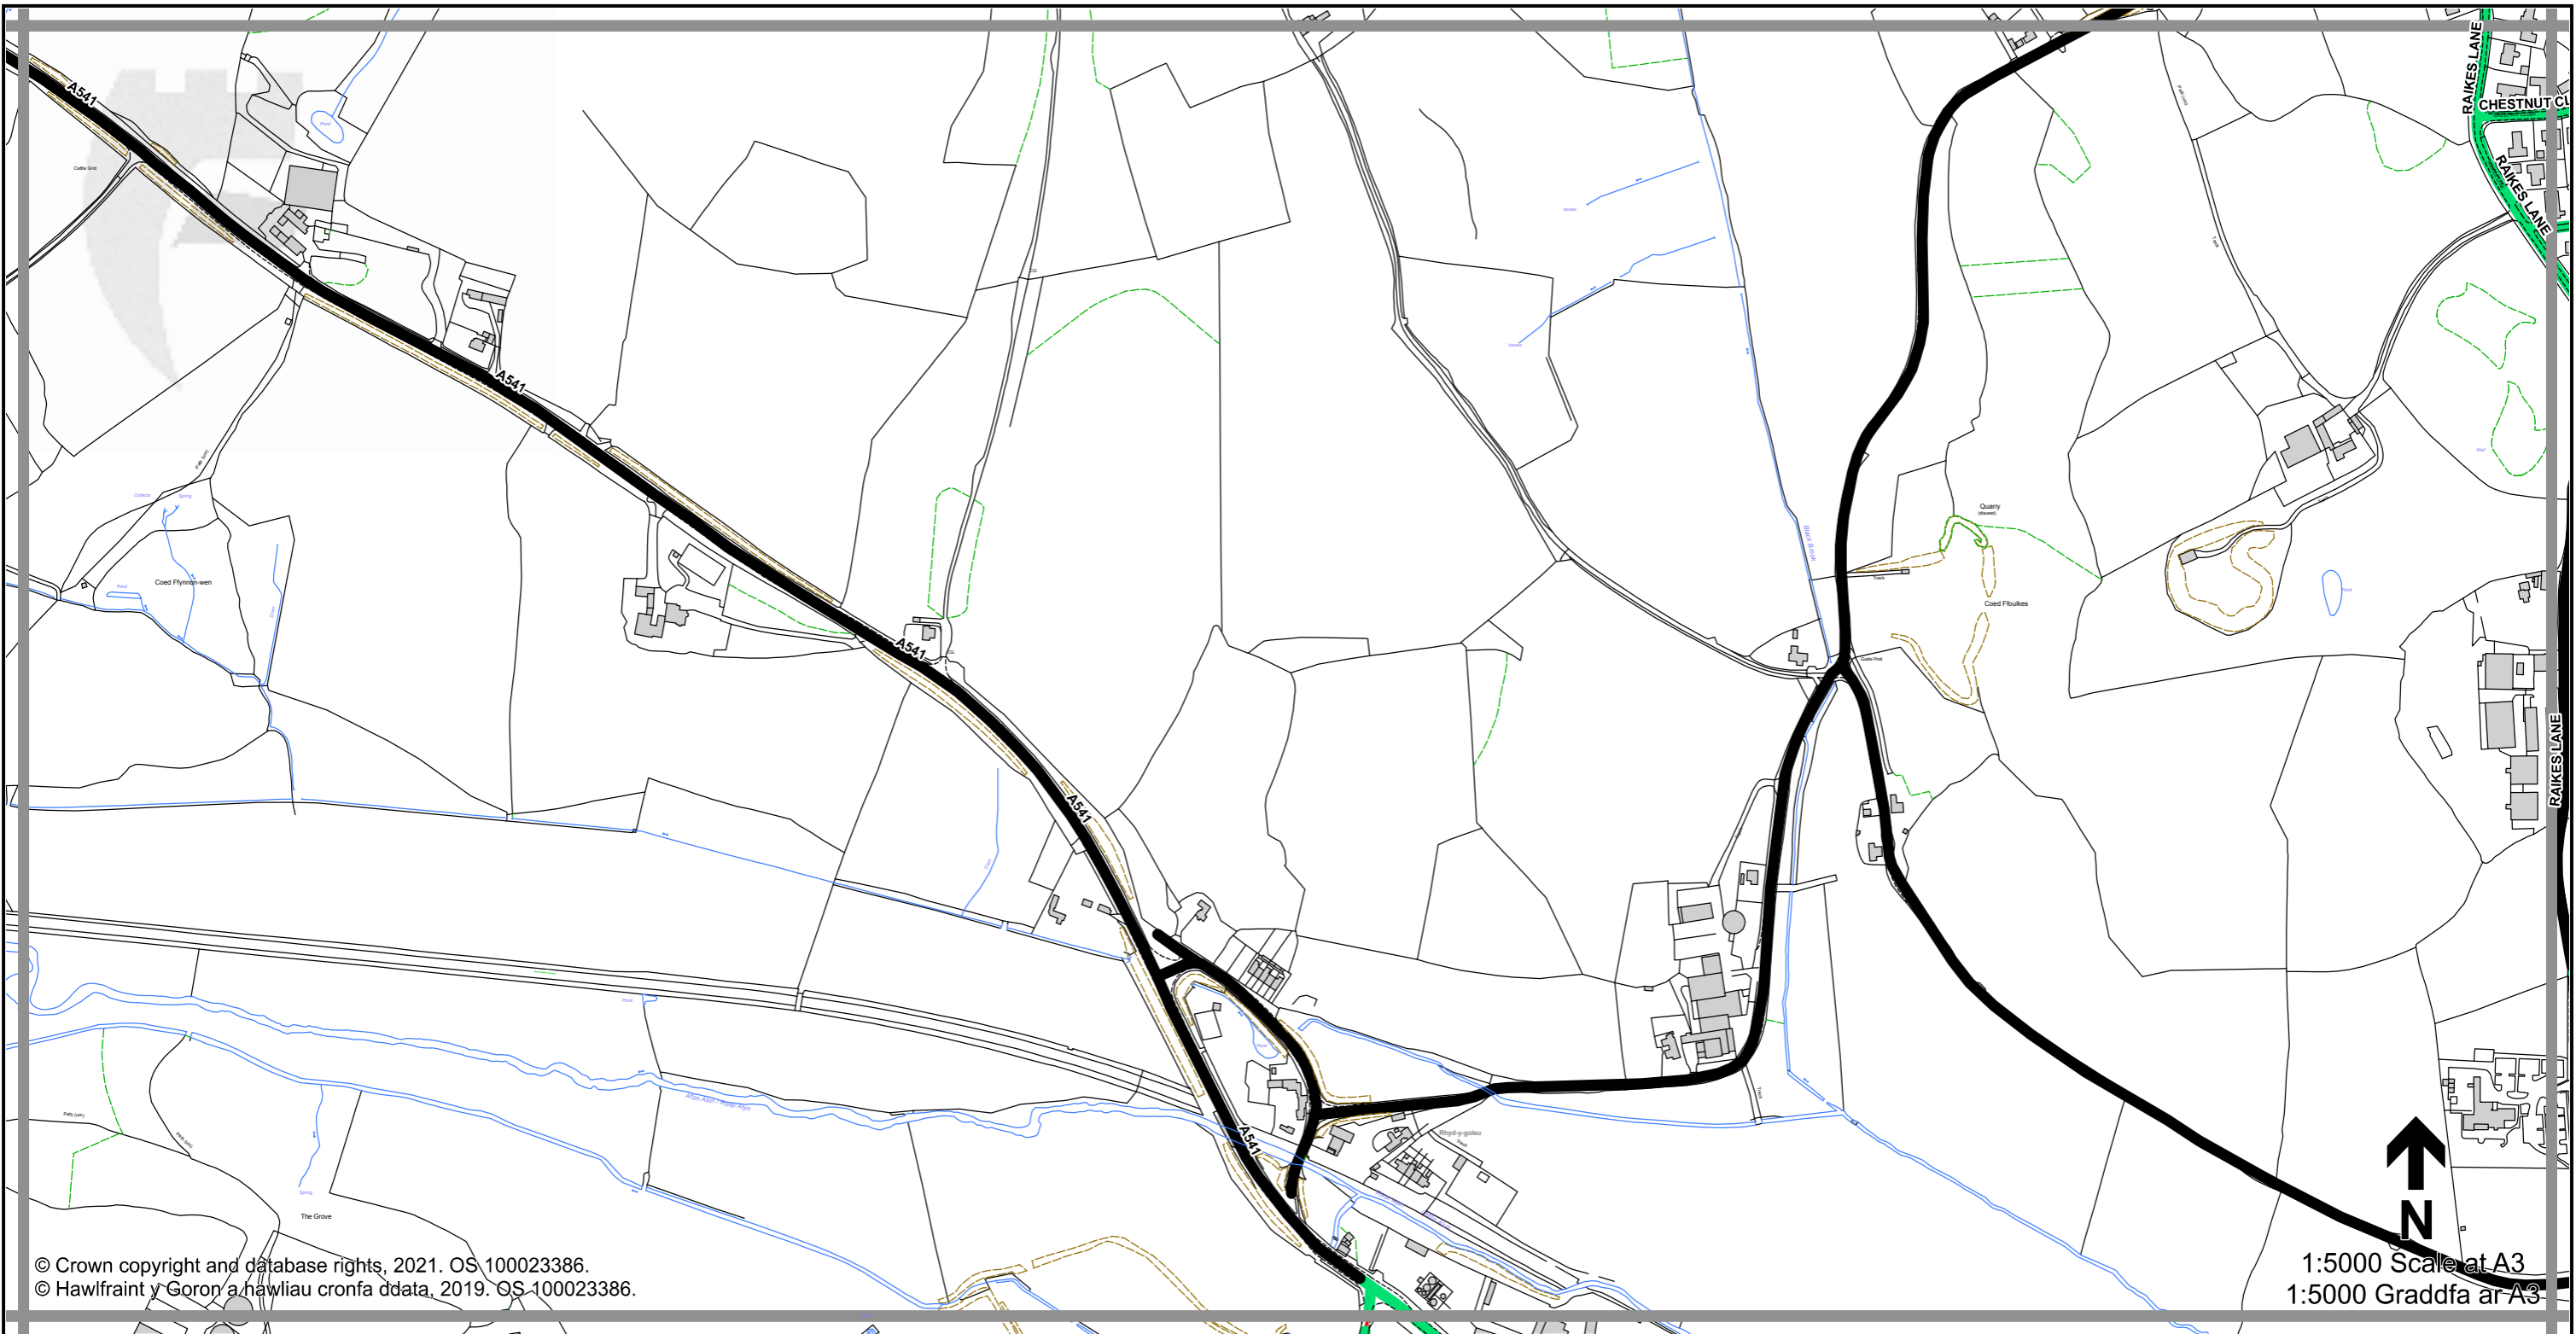

© Crown copyright and database rights, 2021. OS 100023386.
© Hawlfraint y Goron a hawliau cronfa ddata, 2019. OS 100023386.

1:5000 Scale at A3
1:5000 Graddfa ar A3

Legend / Eglurhad

- 20 mph / mya
- Restricted Road' (30mph)
  Ffordd Gyfyngedig (30mya)
- 30 mph by Order
  30 mya drwy Orchymyn
- 40 mph / mya
- 50 mph / mya
- National Speed Limit applies
  Terfyn Cyflymder Cenedlaethol yn berthnasol
- Derestricted by Order (National Speed Limit applies)
  Heb Gyfyngiad drwy Orchymyn (Terfyn Cyflymder Cenedlaethol yn berthnasol)
- Roads subject to separate Orders
  Ffyrdd sy'n destun Gorchmynion ar wahân
- County Boundary / Ffin y Sir

THE FLINTSHIRE COUNTY COUNCIL (VARIOUS ROADS) (20MPH, 30MPH, 40MPH, 50MPH AND NATIONAL SPEED LIMITS. RESTRICTED AND DERESTRICTED ROADS) ORDER 2021.

GORCHYMYN (FFYRDD AMRYWIOL) (20MYA, 30MYA, 40MYA, 50MYA A'R TERFYNAU CYFLYMDER CENEDLAETHOL. FFYRDD CYFYNGEDIG A FFYRDD HEB GYFYNGIAD) CYNGOR SIR Y FFLINT 2021.

**Sheet
I13
Dalen**

**Sheet Revision Number:
Rhif Adolgiad Y Ddalen: 1**
**Sheet Active from:
Dalen yn weithredol o: 03/09/2021**