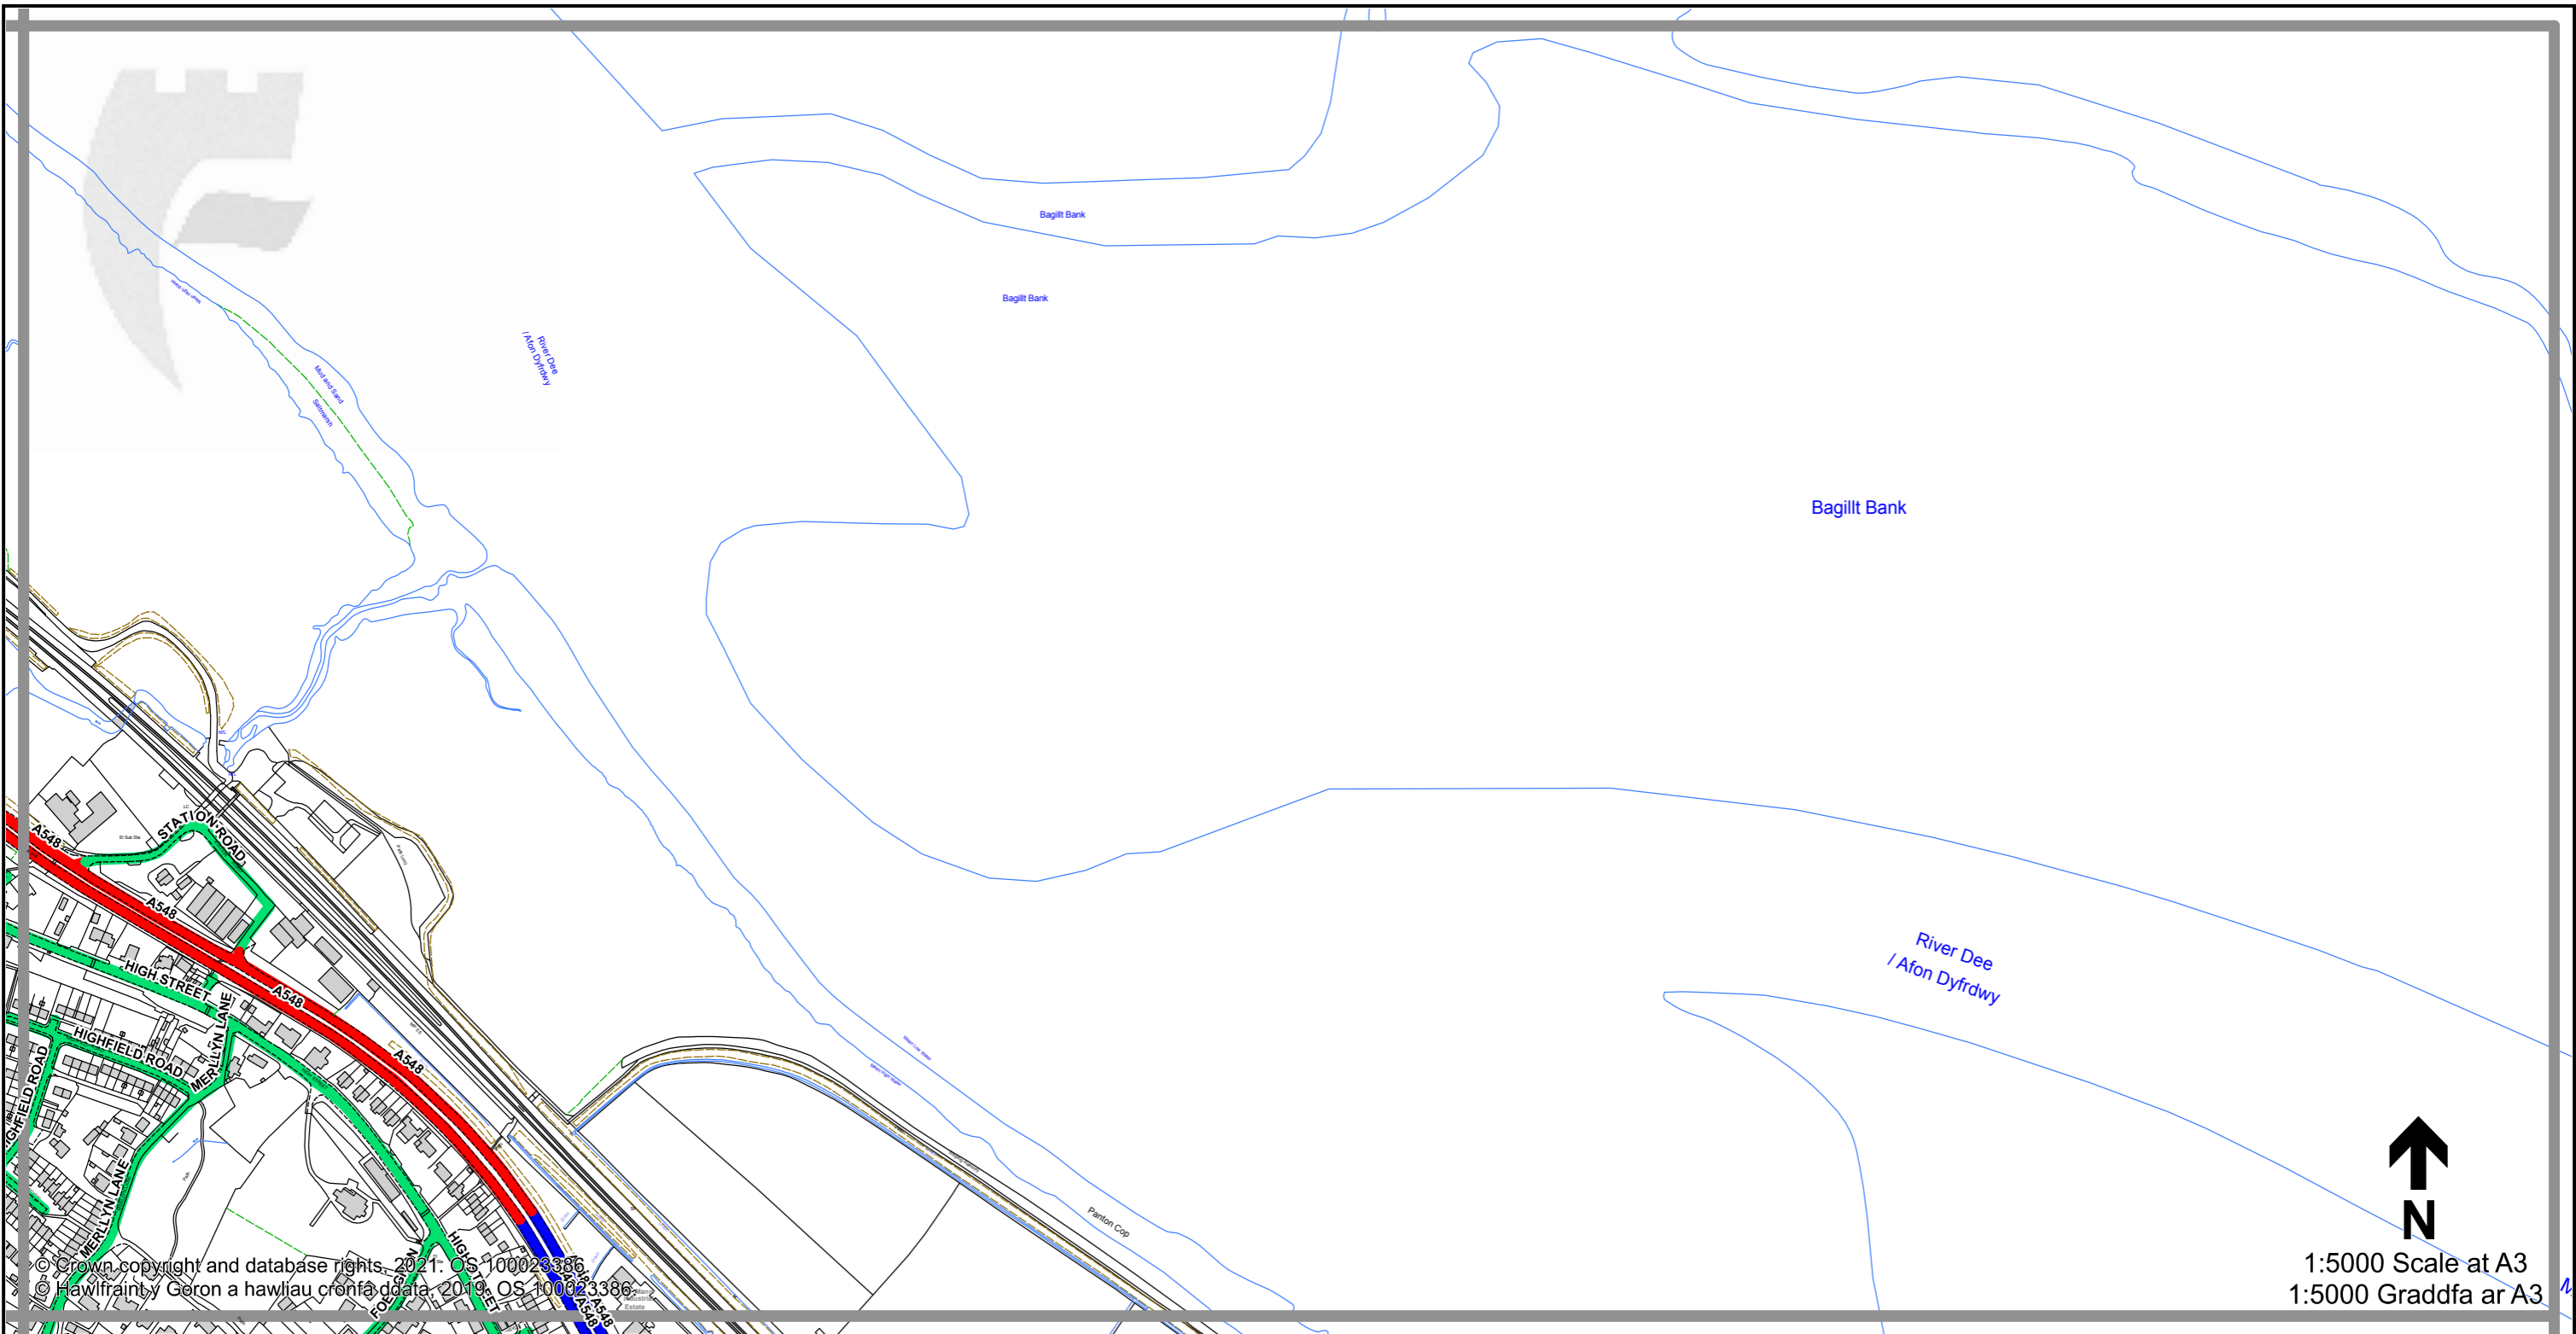

Legend / Eglurhad

- 20 mph / mya
- Restricted Road' (30mph)
  Ffordd Gyfyngedig (30mya)
- 30 mph by Order
  30 mya drwy Orchymyn
- 40 mph / mya
- 50 mph / mya
- National Speed Limit applies
  Terfyn Cyflymder Cenedlaethol yn berthnasol
- Derestricted by Order (National Speed Limit applies)
  Heb Gyfyngiad drwy Orchymyn (Terfyn Cyflymder Cenedlaethol yn berthnasol)
- Roads subject to separate Orders
  Ffyrdd sy'n destun Gorchmynion ar wahân
- County Boundary / Ffin y Sir

THE FLINTSHIRE COUNTY COUNCIL (VARIOUS ROADS) (20MPH, 30MPH, 40MPH, 50MPH AND NATIONAL SPEED LIMITS. RESTRICTED AND DERESTRICTED ROADS) ORDER 2021.

GORCHYMYN (FFYRDD AMRYWIOL) (20MYA, 30MYA, 40MYA, 50MYA A'R TERFYNAU CYFLYMDER CENEDLAETHOL. FFYRDD CYFYNGEDIG A FFYRDD HEB GYFYNGIAD) CYNGOR SIR Y FFLINT 2021.

**Sheet
123
Dalen**

**Sheet Revision Number:
Rhif Adolgiad Y Ddalen: 1**
**Sheet Active from:
Dalen yn weithredol o: 03/09/2021**