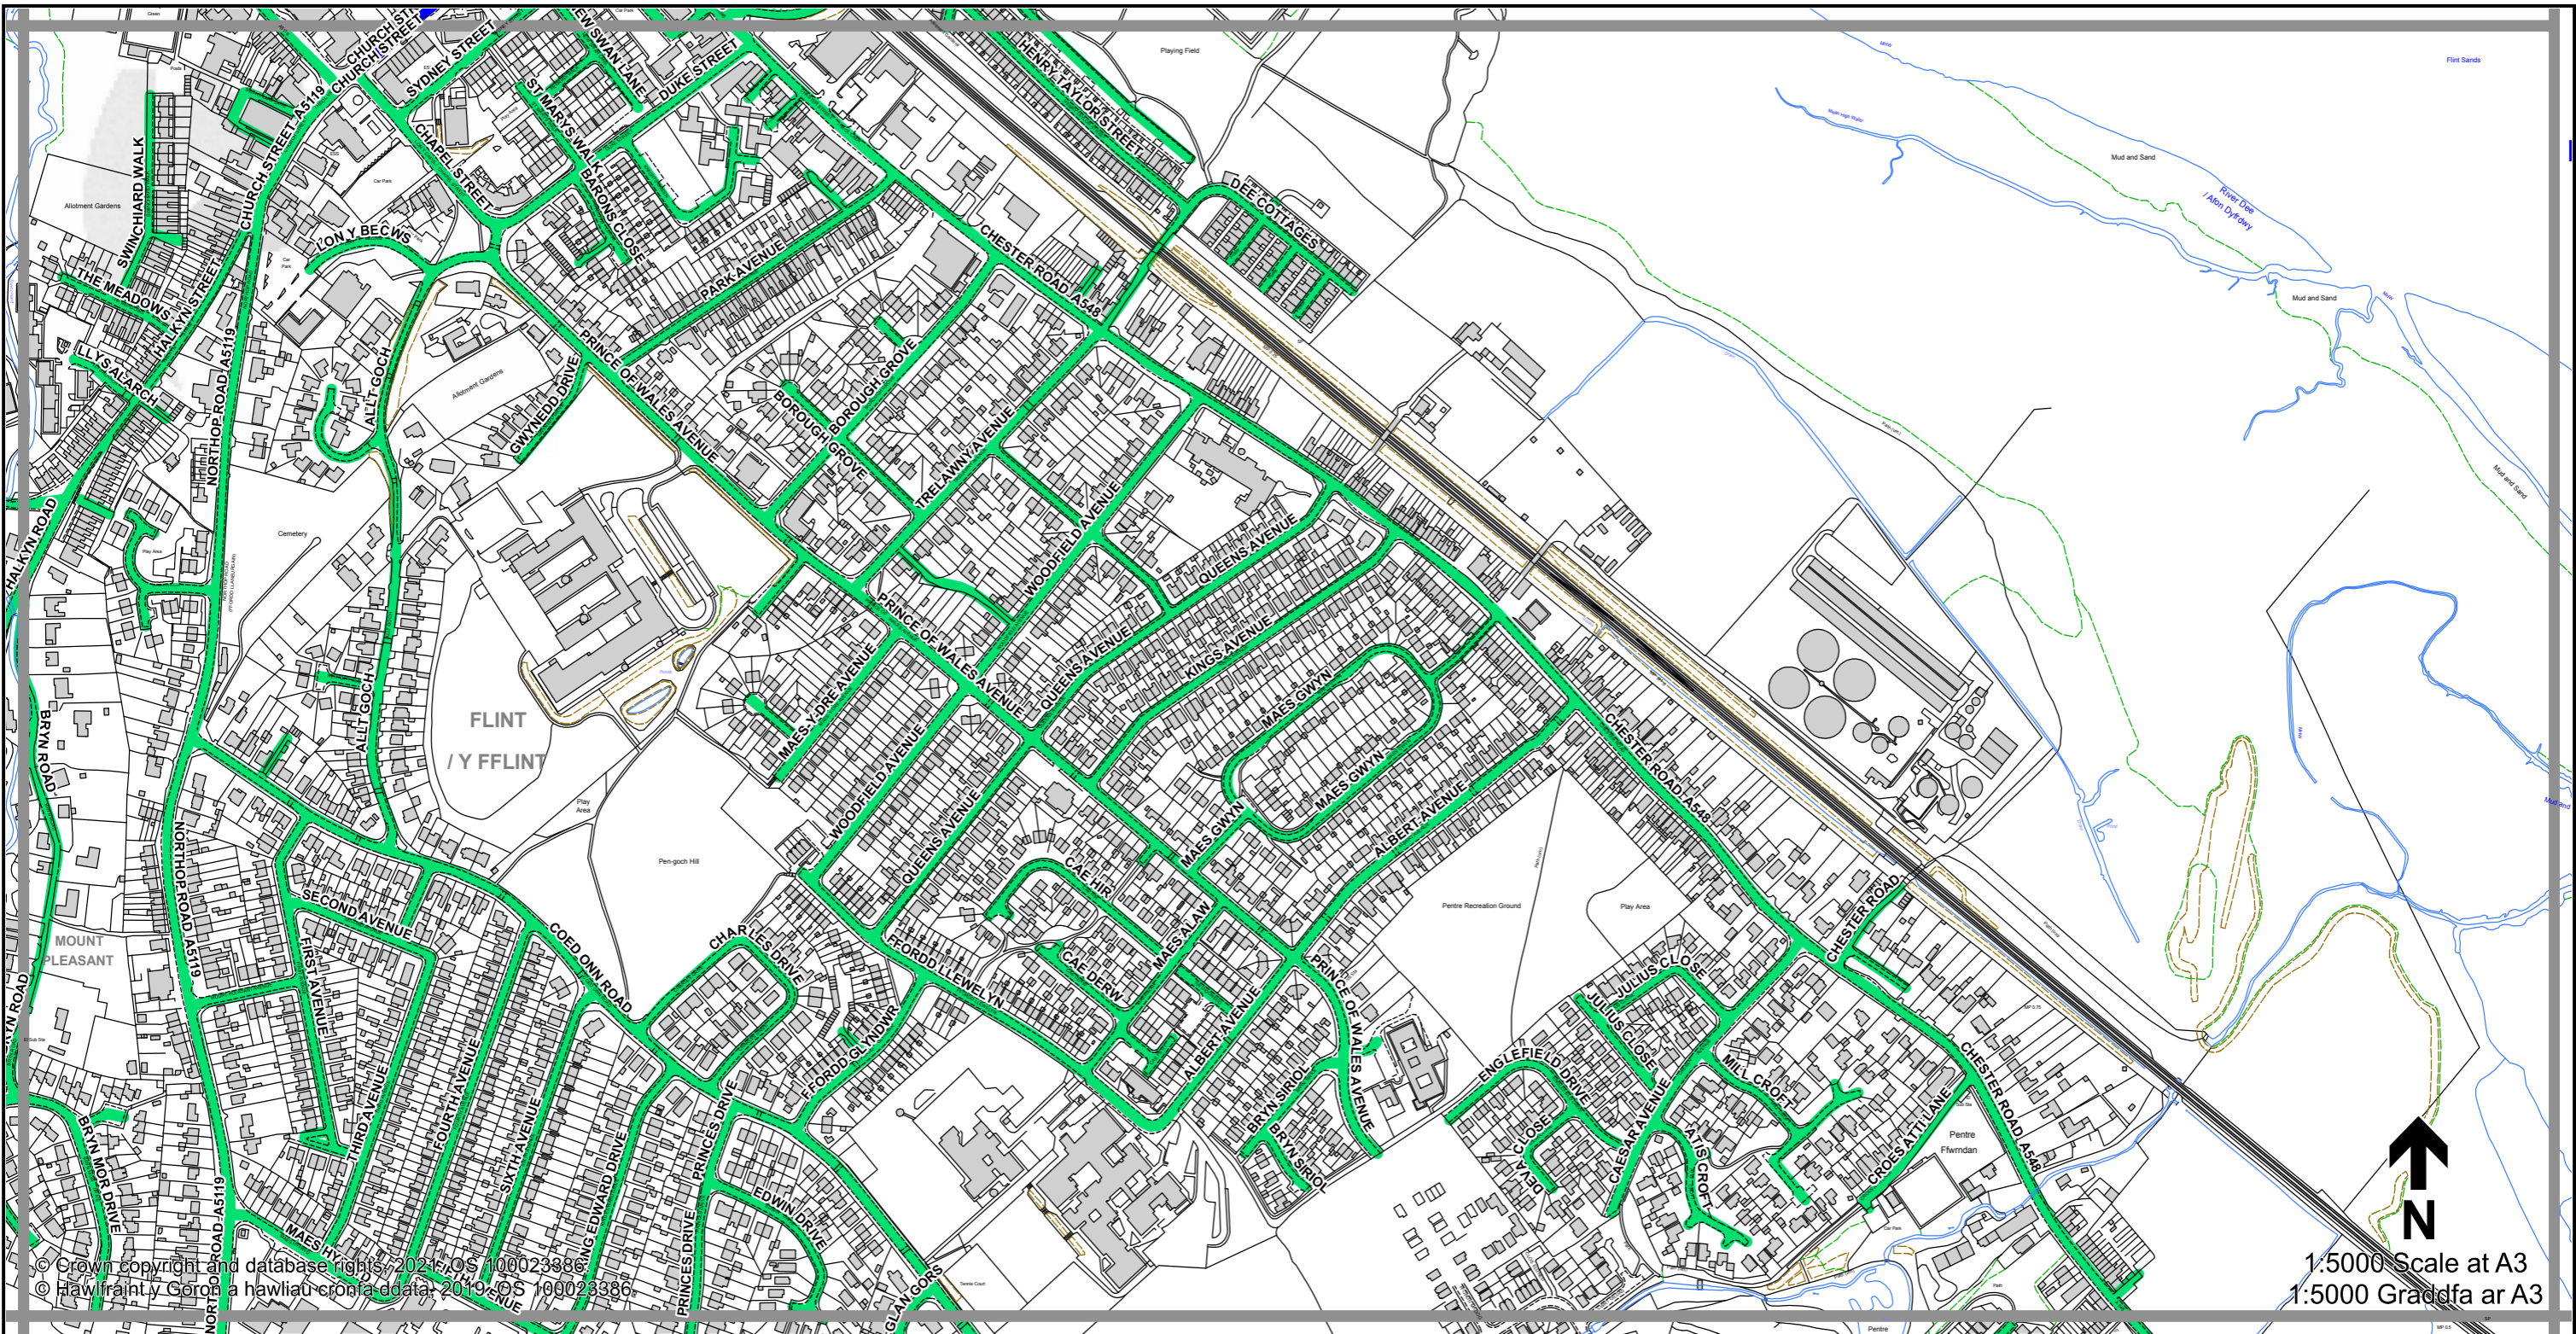

© Crown copyright and database rights, 2021. OS 100023386
© Hawlfraint y Goron a hawliu cronfa data, 2019. OS 100023386

1:5000 Scale at A3
1:5000 Graddfa ar A3

Legend / Eglurhad

- 20 mph / mya
- Restricted Road' (30mph)
  Ffordd Gyfyngedig (30mya)
- 30 mph by Order
  30 mya drwy Orchymyn
- 40 mph / mya
- 50 mph / mya
- National Speed Limit applies
  Terfyn Cyflymder Cenedlaethol yn berthnasol
- Derestricted by Order (National Speed Limit applies)
  Heb Gyfyngiad drwy Orchymyn (Terfyn Cyflymder Cenedlaethol yn berthnasol)
- Roads subject to separate Orders
  Ffyrdd sy'n destun Gorchmynion ar wahân
- County Boundary / Ffin y Sir

THE FLINTSHIRE COUNTY COUNCIL (VARIOUS ROADS) (20MPH, 30MPH, 40MPH, 50MPH AND NATIONAL SPEED LIMITS. RESTRICTED AND DERESTRICTED ROADS) ORDER 2021.

GORCHYMYN (FFYRDD AMRYWIOL) (20MYA, 30MYA, 40MYA, 50MYA A'R TERFYNAU CYFLYMDER CENEDLAETHOL. FFYRDD CYFYNGEDIG A FFYRDD HEB GYFYNGIAD) CYNGOR SIR Y FFLINT 2021.

**Sheet
J20
Dalen**

Sheet Revision Number:
Rhif Adolgiad Y Ddalen: **1**
Sheet Active from:
Dalen yn weithredol o: **03/09/2021**