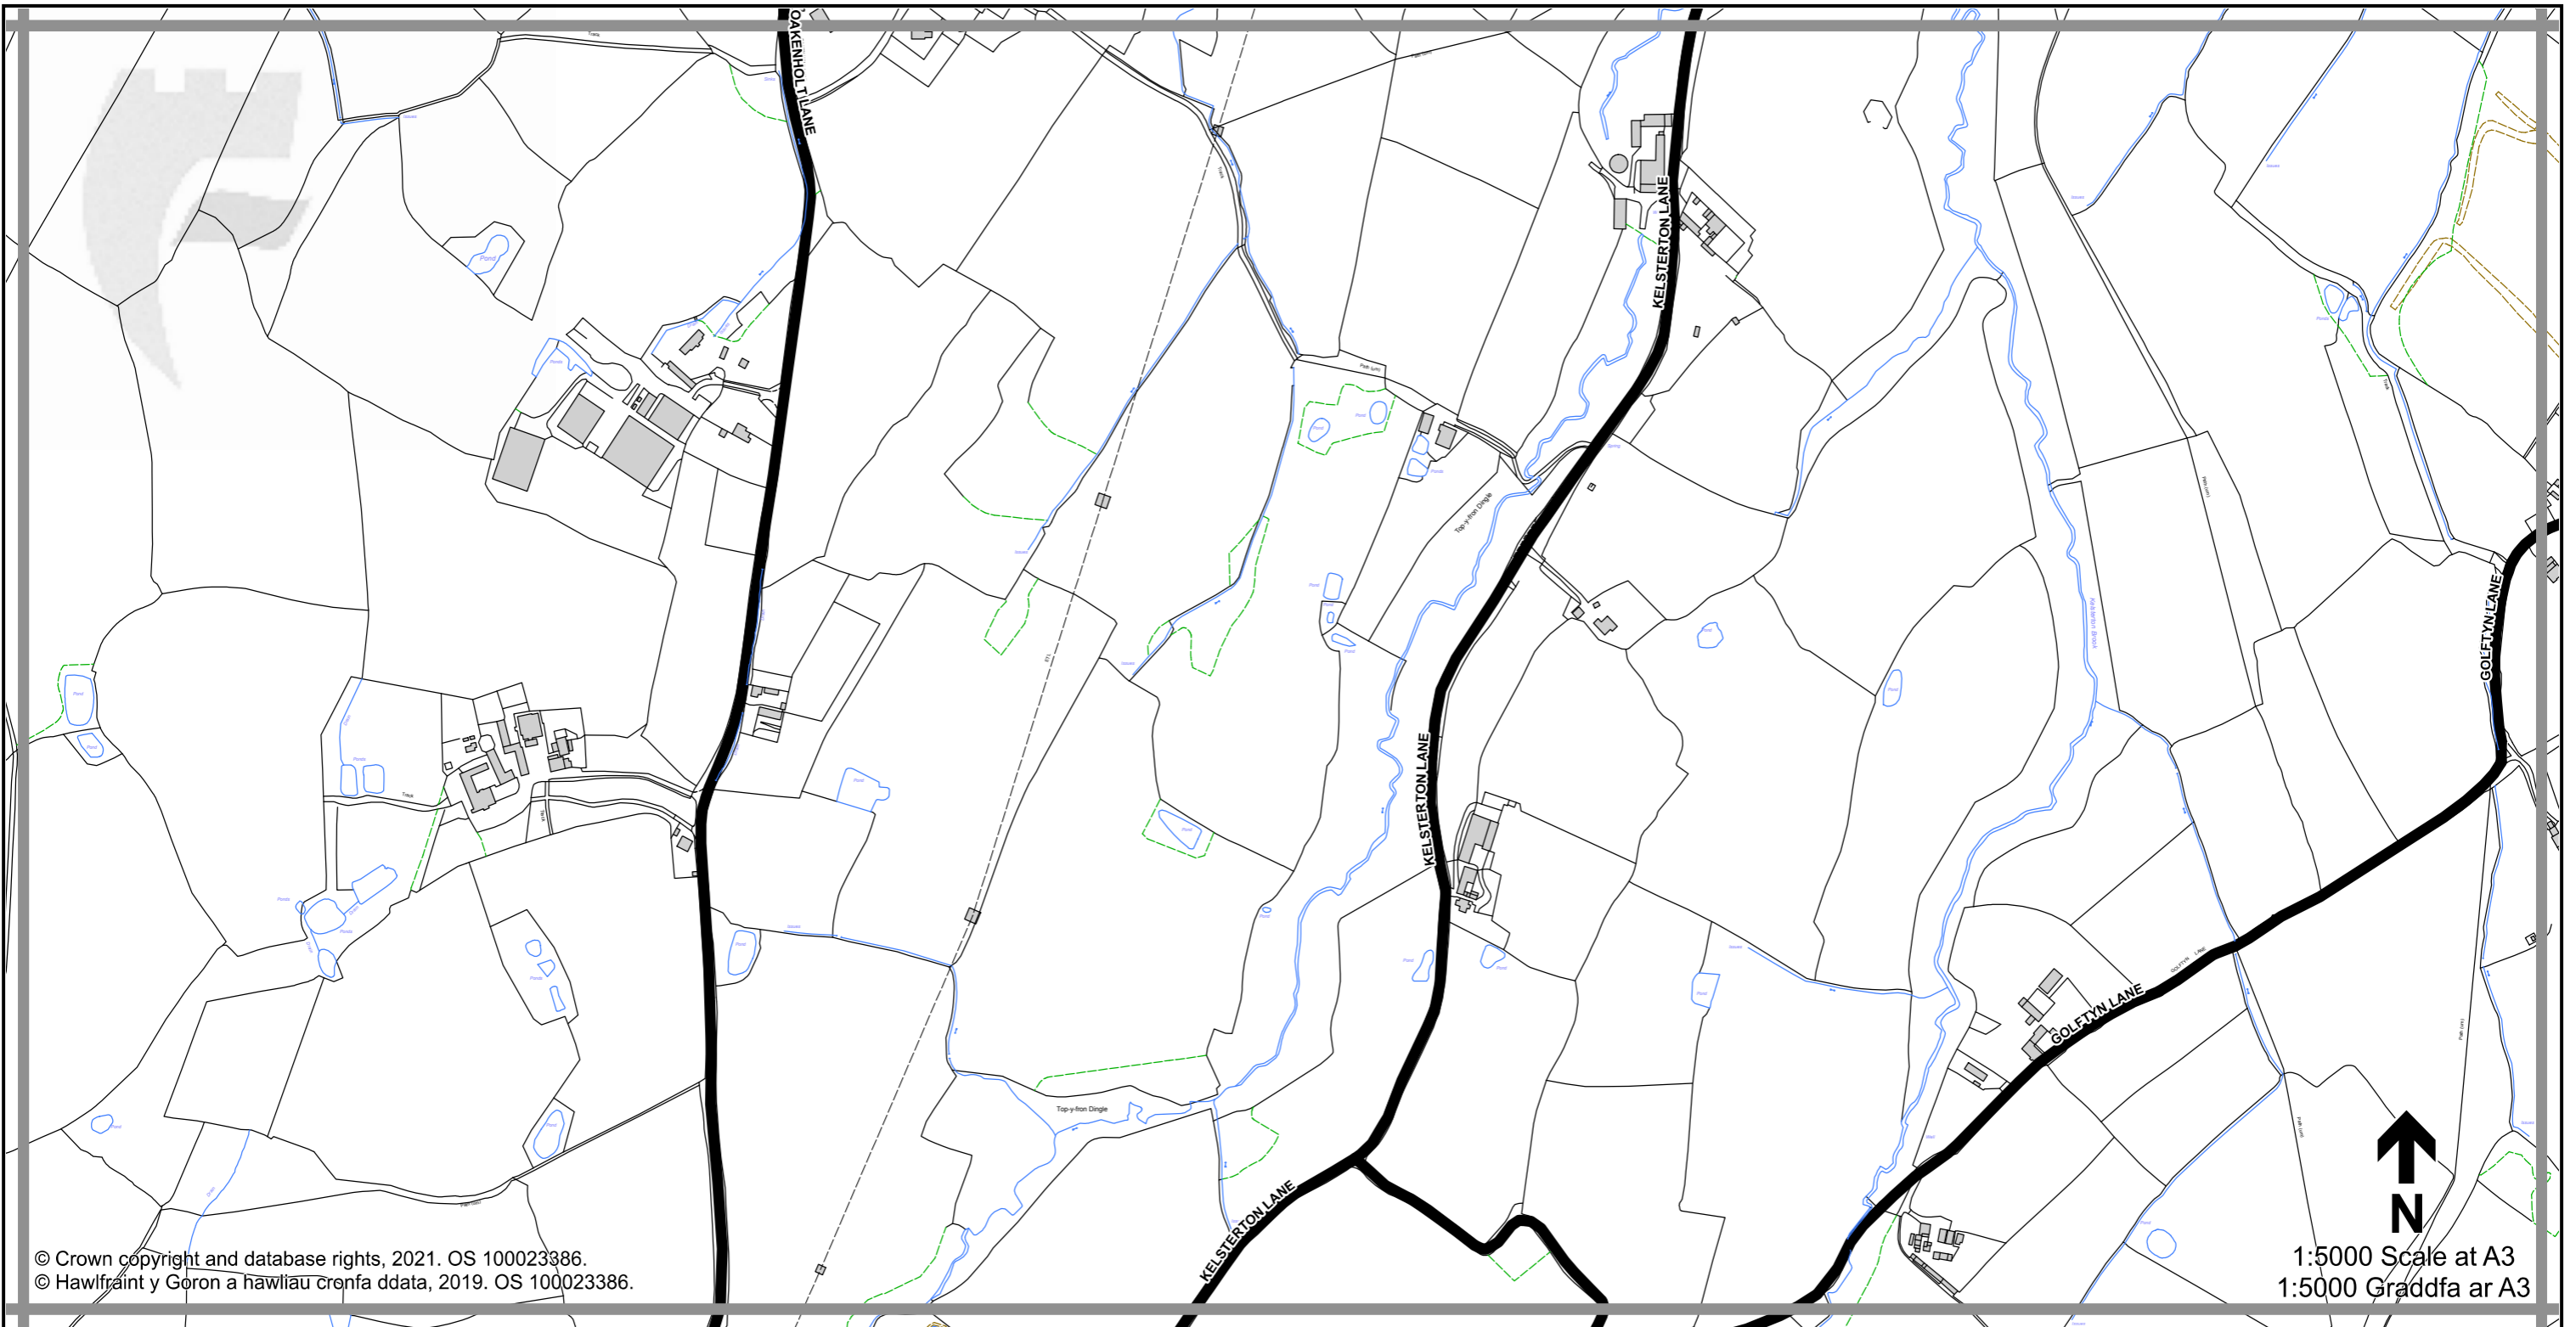

© Crown copyright and database rights, 2021. OS 100023386.
© Hawlfraint y Goron a hawliau cronfa ddata, 2019. OS 100023386.

↑
N
1:5000 Scale at A3
1:5000 Graddfa ar A3

Legend / Eglurhad

- 20 mph / mya
- Restricted Road' (30mph)
  Ffordd Gyfyngedig (30mya)
- 30 mph by Order
  30 mya drwy Orchymyn
- 40 mph / mya
- 50 mph / mya
- National Speed Limit applies
  Terfyn Cyflymder Cenedlaethol yn berthnasol
- Derestricted by Order (National Speed Limit applies)
  Heb Gyfyngiad drwy Orchymyn (Terfyn Cyflymder Cenedlaethol yn berthnasol)
- Roads subject to separate Orders
  Ffyrdd sy'n destun Gorchmynion ar wahân
- County Boundary / Ffin y Sir

THE FLINTSHIRE COUNTY COUNCIL (VARIOUS ROADS) (20MPH, 30MPH, 40MPH, 50MPH AND NATIONAL SPEED LIMITS. RESTRICTED AND DERESTRICTED ROADS) ORDER 2021.

GORCHYMYN (FFYRDD AMRYWIOL) (20MYA, 30MYA, 40MYA, 50MYA A'R TERFYNAU CYFLYMDER CENEDLAETHOL. FFYRDD CYFYNGEDIG A FFYRDD HEB GYFYNGIAD) CYNGOR SIR Y FFLINT 2021.

**Sheet
K17
Dalen**

Sheet Revision Number:
Rhif Adolgiad Y Ddalen: **1**
Sheet Active from:
Dalen yn weithredol o: **03/09/2021**