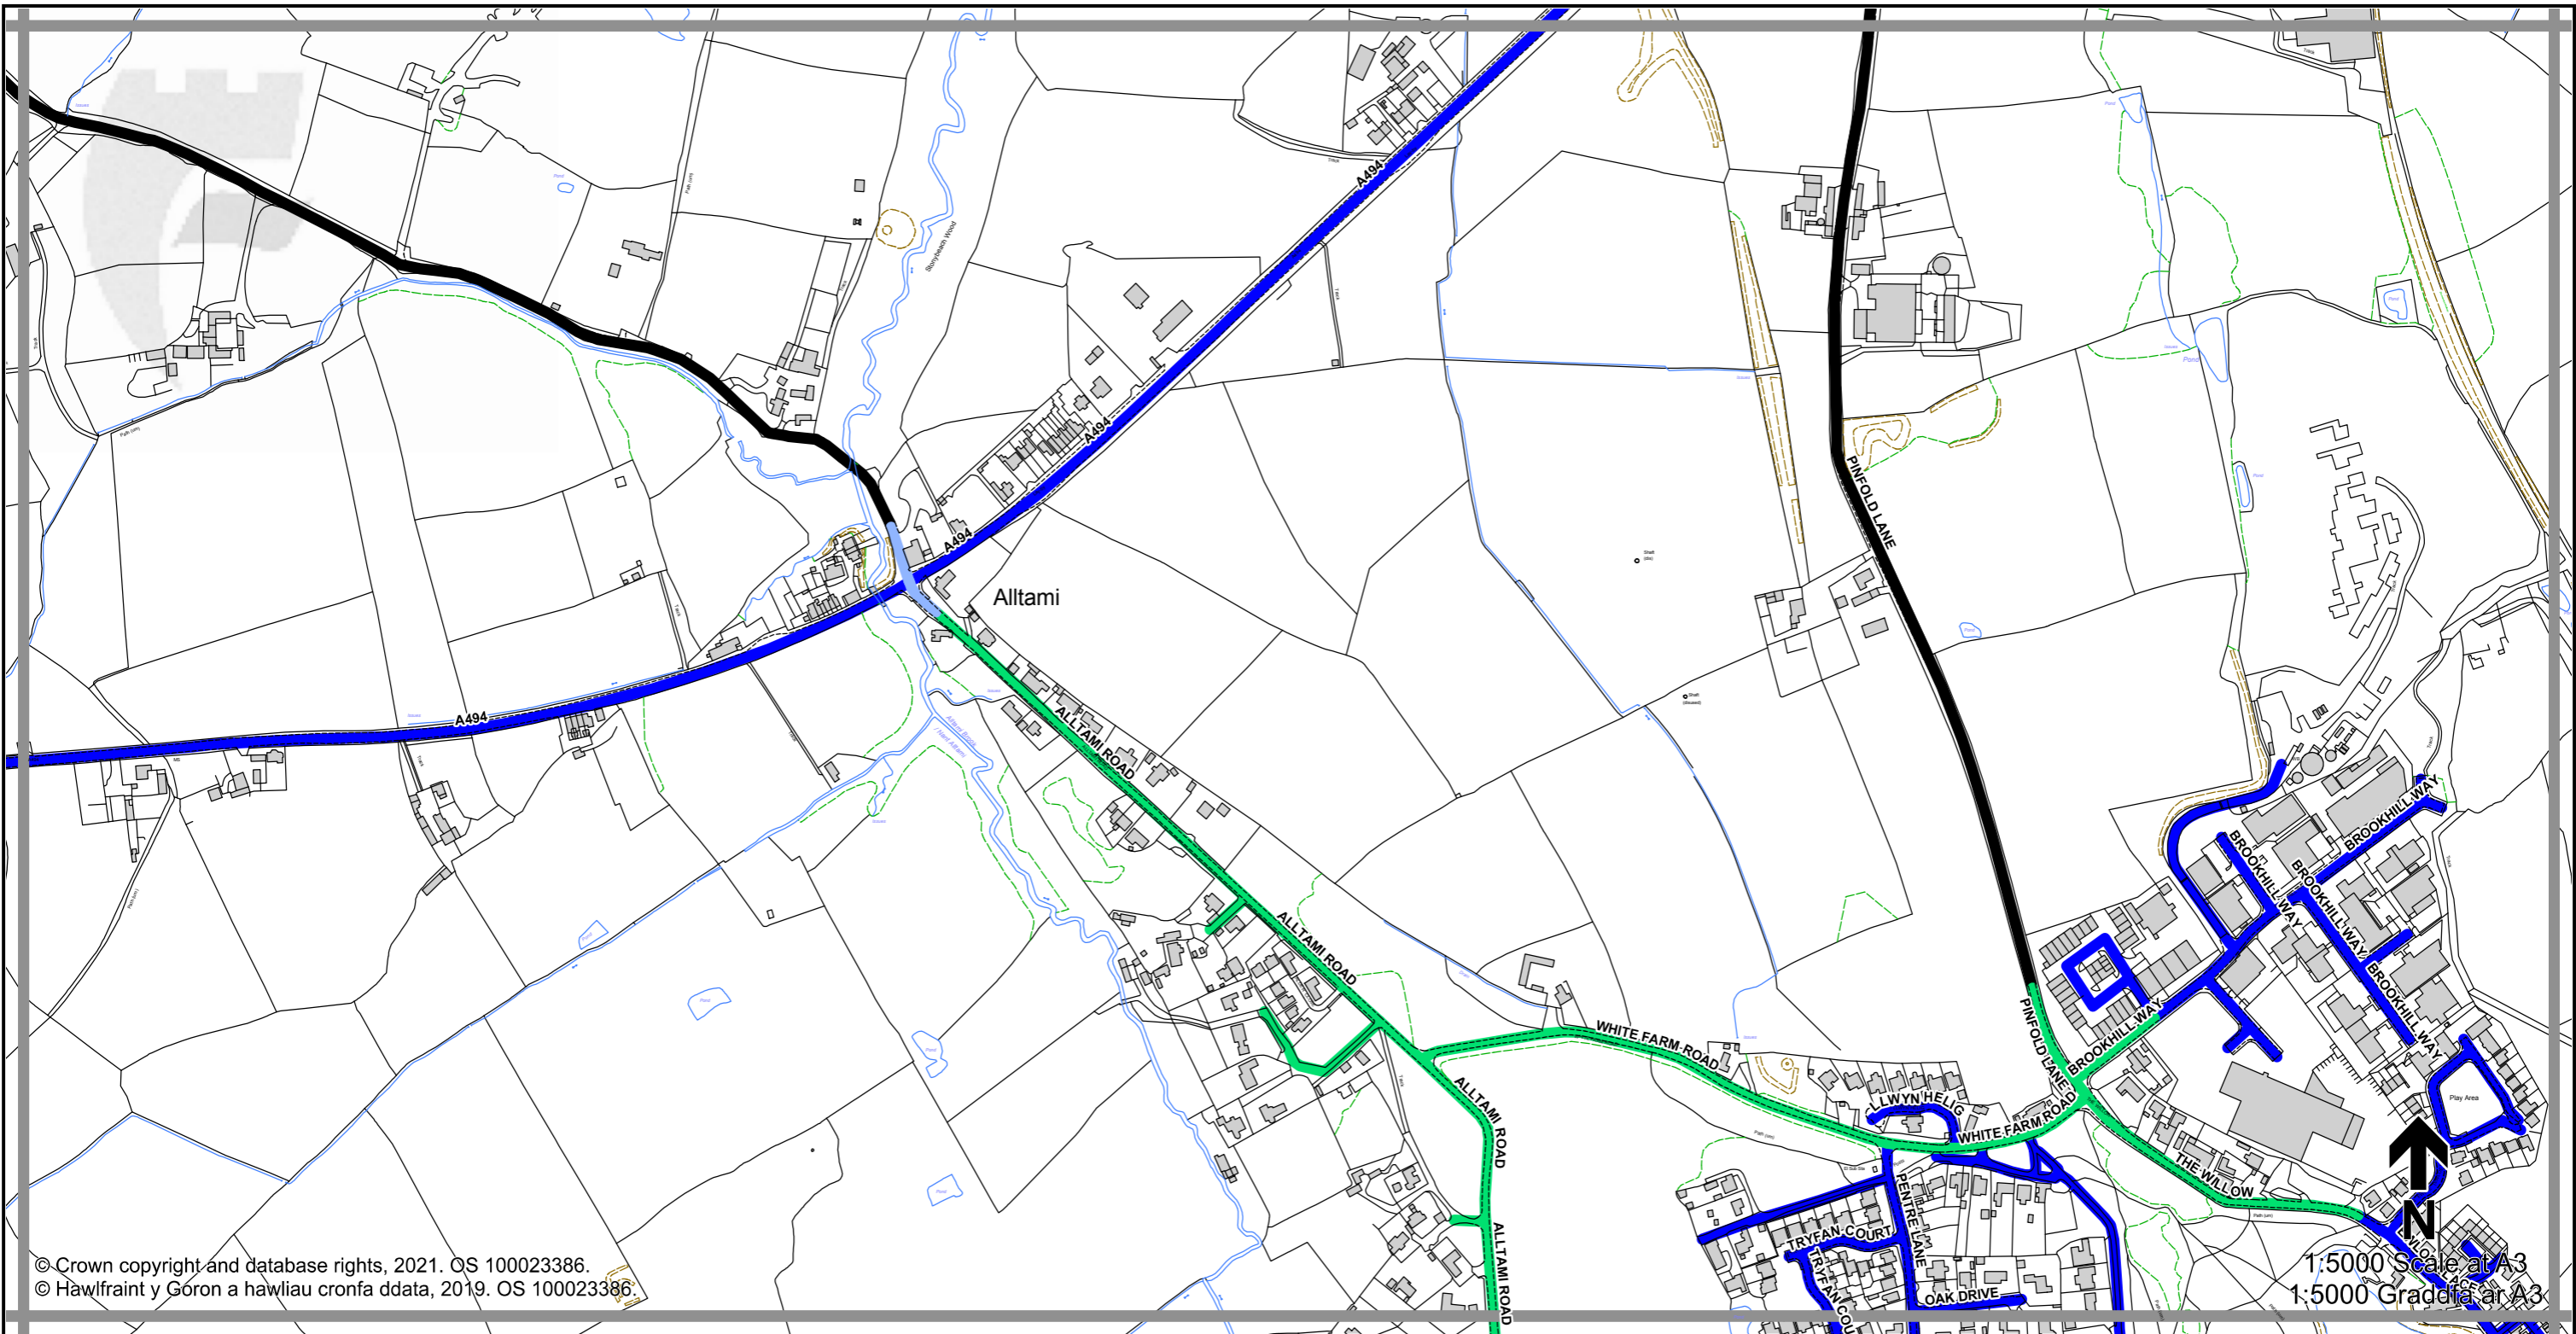

© Crown copyright and database rights, 2021. OS 100023386.
© Hawlfraint y Goron a hawliau cronfa ddata, 2019. OS 100023386

1:5000 Scale at A3
1:5000 Graddfa ar A3

Legend / Eglurhad

- 20 mph / mya
- Restricted Road' (30mph)
  Ffordd Gyfyngedig (30mya)
- 30 mph by Order
  30 mya drwy Orchymyn
- 40 mph / mya
- 50 mph / mya
- National Speed Limit applies
  Terfyn Cyflymder Cenedlaethol yn berthnasol
- Derestricted by Order (National Speed Limit applies)
  Heb Gyfyngiad drwy Orchymyn (Terfyn Cyflymder Cenedlaethol yn berthnasol)
- Roads subject to separate Orders
  Ffyrdd sy'n destun Gorchmynion ar wahân
- County Boundary / Ffin y Sir

THE FLINTSHIRE COUNTY COUNCIL (VARIOUS ROADS) (20MPH, 30MPH, 40MPH, 50MPH AND NATIONAL SPEED LIMITS. RESTRICTED AND DERESTRICTED ROADS) ORDER 2021.

GORCHYMYN (FFYRDD AMRYWIOL) (20MYA, 30MYA, 40MYA, 50MYA A'R TERFYNAU CYFLYMDER CENEDLAETHOL. FFYRDD CYFYNGEDIG A FFYRDD HEB GYFYNGIAD) CYNGOR SIR Y FFLINT 2021.

**Sheet
K13
Dalen**

Sheet Revision Number:
Rhif Adolgiad Y Ddalen: **1**
Sheet Active from:
Dalen yn weithredol o: **03/09/2021**