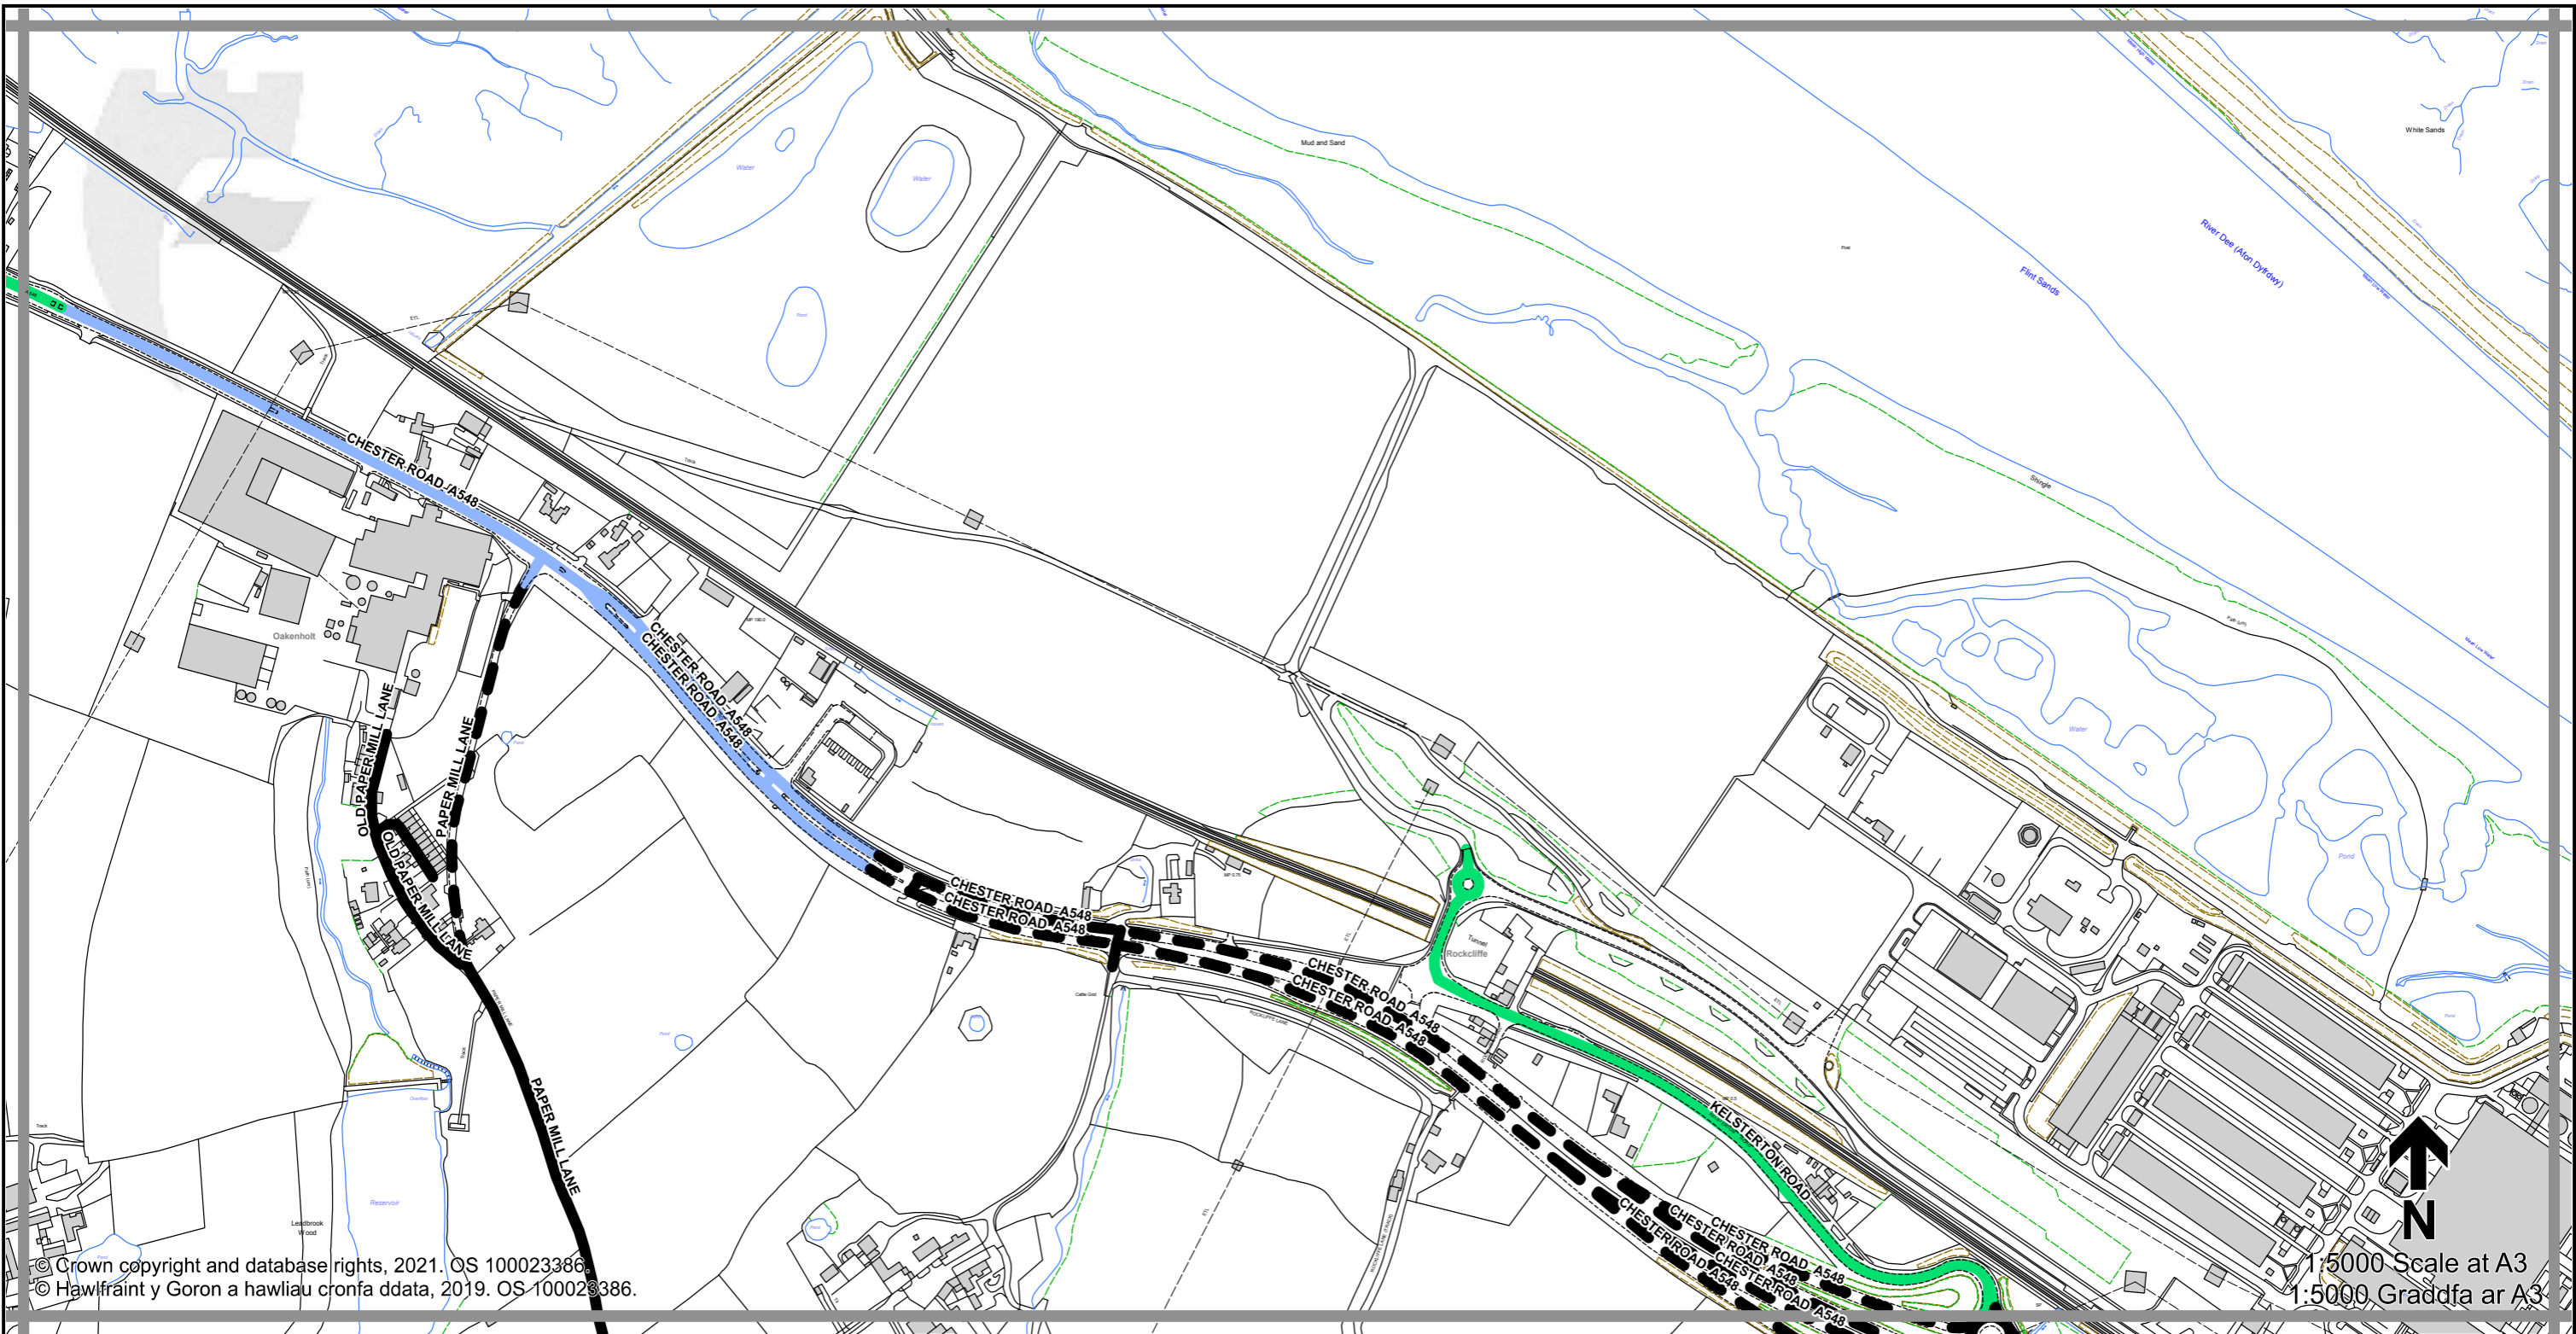

© Crown copyright and database rights, 2021. OS 100023386.
© Hawfrain y Goron a hawliau cronfa ddata, 2019. OS 100023386.

1:5000 Scale at A3
1:5000 Graddfa ar A3

Legend / Eglurhad

- 20 mph / mya
- Restricted Road' (30mph)
  Ffordd Gyfyngedig (30mya)
- 30 mph by Order
  30 mya drwy Orchymyn
- 40 mph / mya
- 50 mph / mya
- National Speed Limit applies
  Terfyn Cyflymder Cenedlaethol yn berthnasol
- Derestricted by Order (National Speed Limit applies)
  Heb Gyfyngiad drwy Orchymyn (Terfyn Cyflymder Cenedlaethol yn berthnasol)
- Roads subject to separate Orders
  Ffyrdd sy'n destun Gorchmynion ar wahân
- County Boundary / Ffin y Sir

THE FLINTSHIRE COUNTY COUNCIL (VARIOUS ROADS) (20MPH, 30MPH, 40MPH, 50MPH AND NATIONAL SPEED LIMITS. RESTRICTED AND DERESTRICTED ROADS) ORDER 2021.

GORCHYMYN (FFYRDD AMRYWIOL) (20MYA, 30MYA, 40MYA, 50MYA A'R TERFYNAU CYFLYMDER CENEDLAETHOL. FFYRDD CYFYNGEDIG A FFYRDD HEB GYFYNGIAD) CYNGOR SIR Y FFLINT 2021.

**Sheet
K19
Dalen**

Sheet Revision Number:
Rhif Adolgiad Y Ddalen: **1**
Sheet Active from:
Dalen yn weithredol o: **03/09/2021**