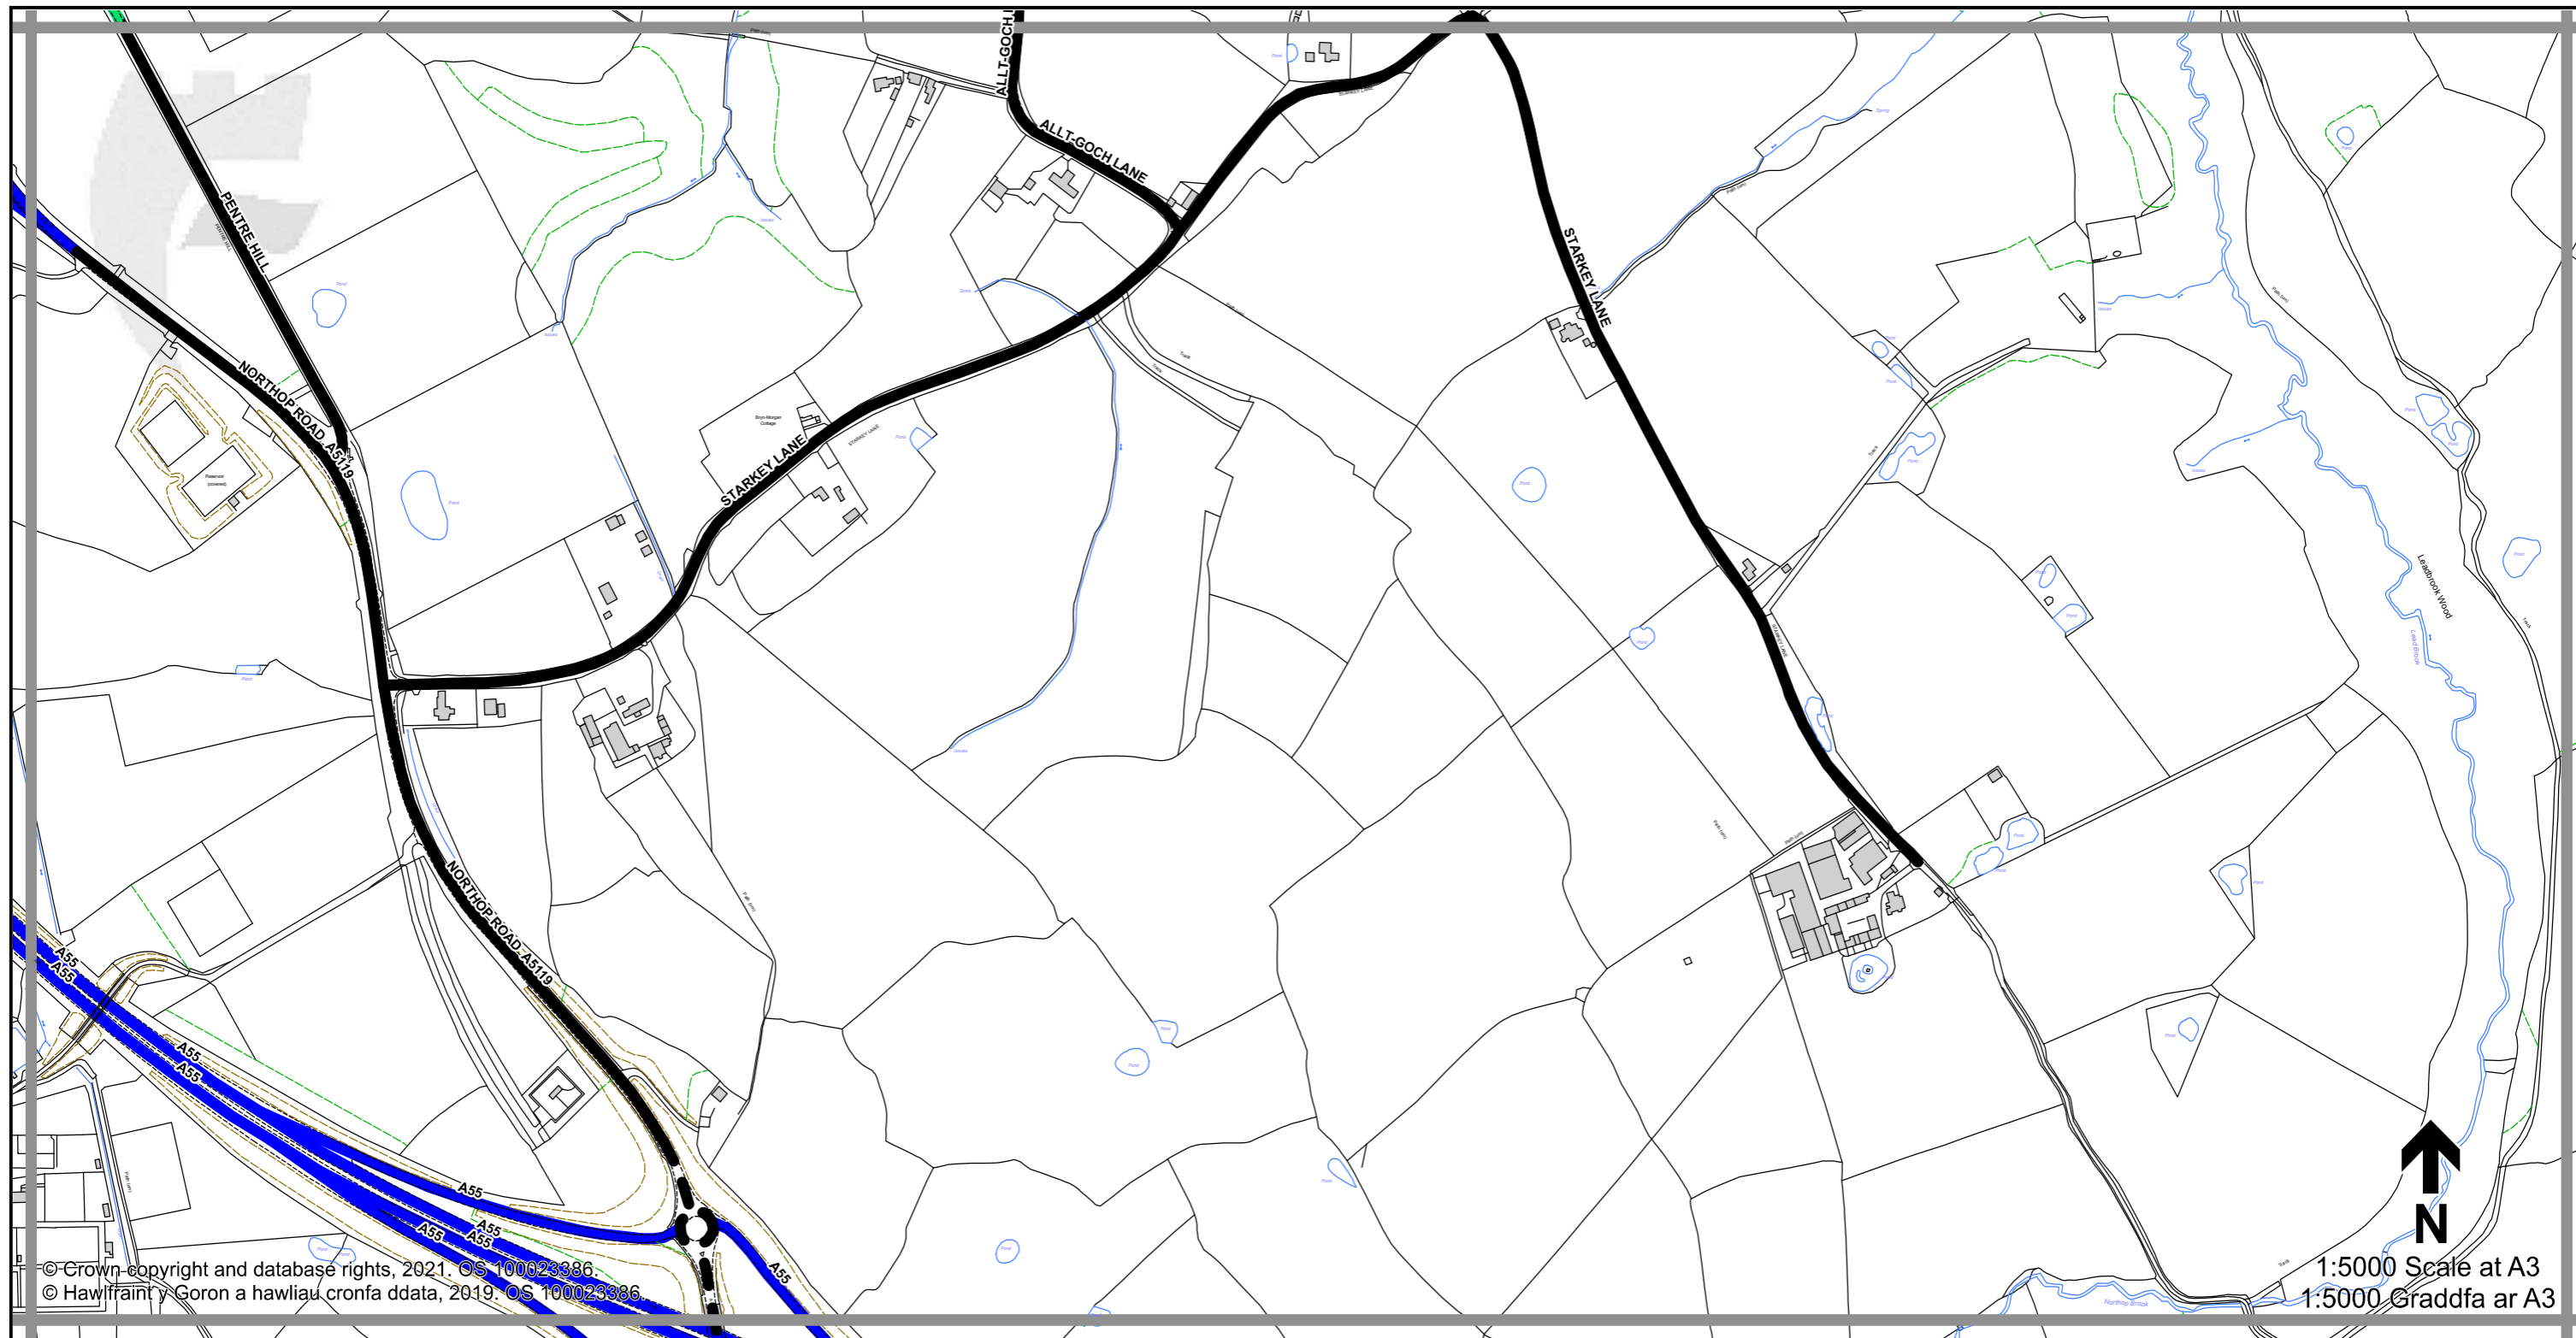

© Crown copyright and database rights, 2021. OS 100023386.
© Hawlfraint y Goron a hawliau cronfa ddata, 2019. OS 100023386.

1:5000 Scale at A3
1:5000 Graddfa ar A3

Legend / Eglurhad

- 20 mph / mya
- Restricted Road' (30mph)
  Ffordd Gyfyngedig (30mya)
- 30 mph by Order
  30 mya drwy Orchymyn
- 40 mph / mya
- 50 mph / mya
- National Speed Limit applies
  Terfyn Cyflymder Cenedlaethol yn berthnasol
- Derestricted by Order (National Speed Limit applies)
  Heb Gyfyngiad drwy Orchymyn (Terfyn Cyflymder Cenedlaethol yn berthnasol)
- Roads subject to separate Orders
  Ffyrdd sy'n destun Gorchmynion ar wahân
- County Boundary / Ffin y Sir

THE FLINTSHIRE COUNTY COUNCIL (VARIOUS ROADS) (20MPH, 30MPH, 40MPH, 50MPH AND NATIONAL SPEED LIMITS. RESTRICTED AND DERESTRICTED ROADS) ORDER 2021.
GORCHYMYN (FFYRDD AMRYWIOL) (20MYA, 30MYA, 40MYA, 50MYA A'R TERFYNAU CYFLYMDER CENEDLAETHOL. FFYRDD CYFYNGEDIG A FFYRDD HEB GYFYNGIAD) CYNGOR SIR Y FFLINT 2021.

**Sheet
J17
Dalen**

Sheet Revision Number:
Rhif Adolgiad Y Ddalen: **1**
Sheet Active from:
Dalen yn weithredol o: **03/09/2021**