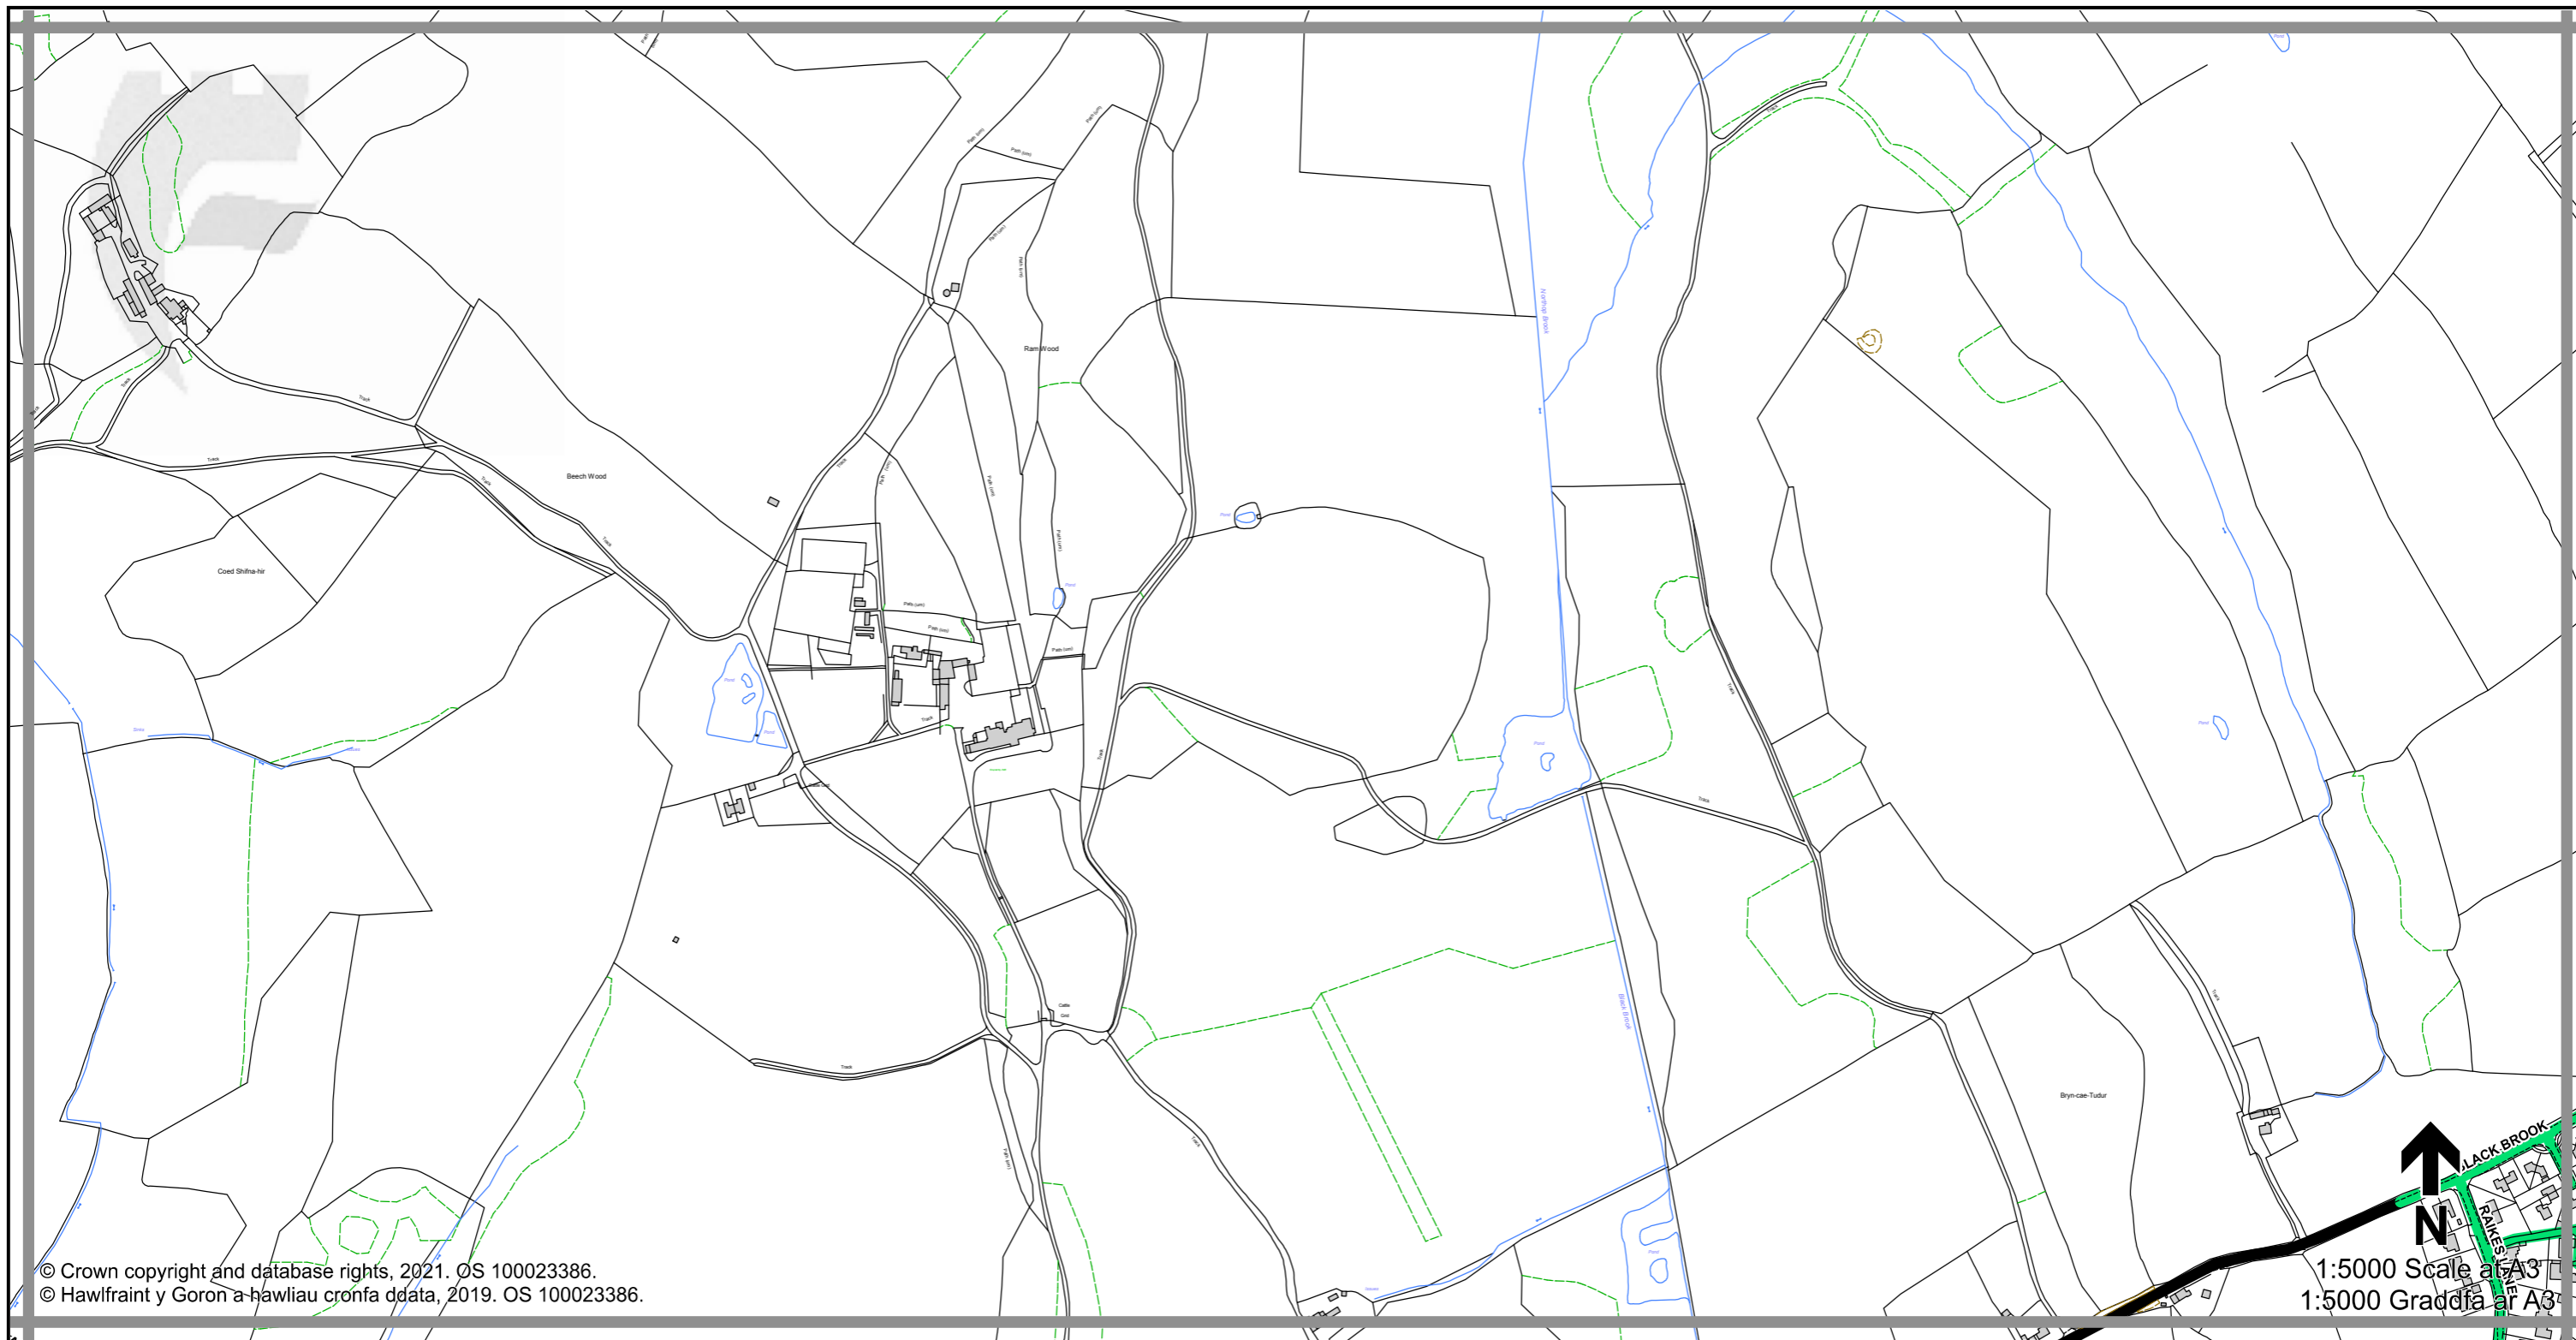

© Crown copyright and database rights, 2021. OS 100023386.
© Hawlfraint y Goron a hawliau cronfa ddata, 2019. OS 100023386.

1:5000 Scale at A3
1:5000 Graddfa ar A3

Legend / Eglurhad

- 20 mph / mya
- Restricted Road' (30mph)
  Ffordd Gyfyngedig (30mya)
- 30 mph by Order
  30 mya drwy Orchymyn
- 40 mph / mya
- 50 mph / mya
- National Speed Limit applies
  Terfyn Cyflymder Cenedlaethol yn berthnasol
- Derestricted by Order (National Speed Limit applies)
  Heb Gyfyngiad drwy Orchymyn (Terfyn Cyflymder Cenedlaethol yn berthnasol)
- Roads subject to separate Orders
  Ffyrdd sy'n destun Gorchmynion ar wahân
- County Boundary / Ffin y Sir

THE FLINTSHIRE COUNTY COUNCIL (VARIOUS ROADS) (20MPH, 30MPH, 40MPH, 50MPH AND NATIONAL SPEED LIMITS. RESTRICTED AND DERESTRICTED ROADS) ORDER 2021.
GORCHYMYN (FFYRDD AMRYWIOL) (20MYA, 30MYA, 40MYA, 50MYA A'R TERFYNAU CYFLYMDER CENEDLAETHOL. FFYRDD CYFYNGEDIG A FFYRDD HEB GYFYNGIAD) CYNGOR SIR Y FFLINT 2021.

Sheet
114
Dalen

Sheet Revision Number:
Rhif Adolgiad Y Ddalen: 1
Sheet Active from:
Dalen yn weithredol o: 03/09/2021