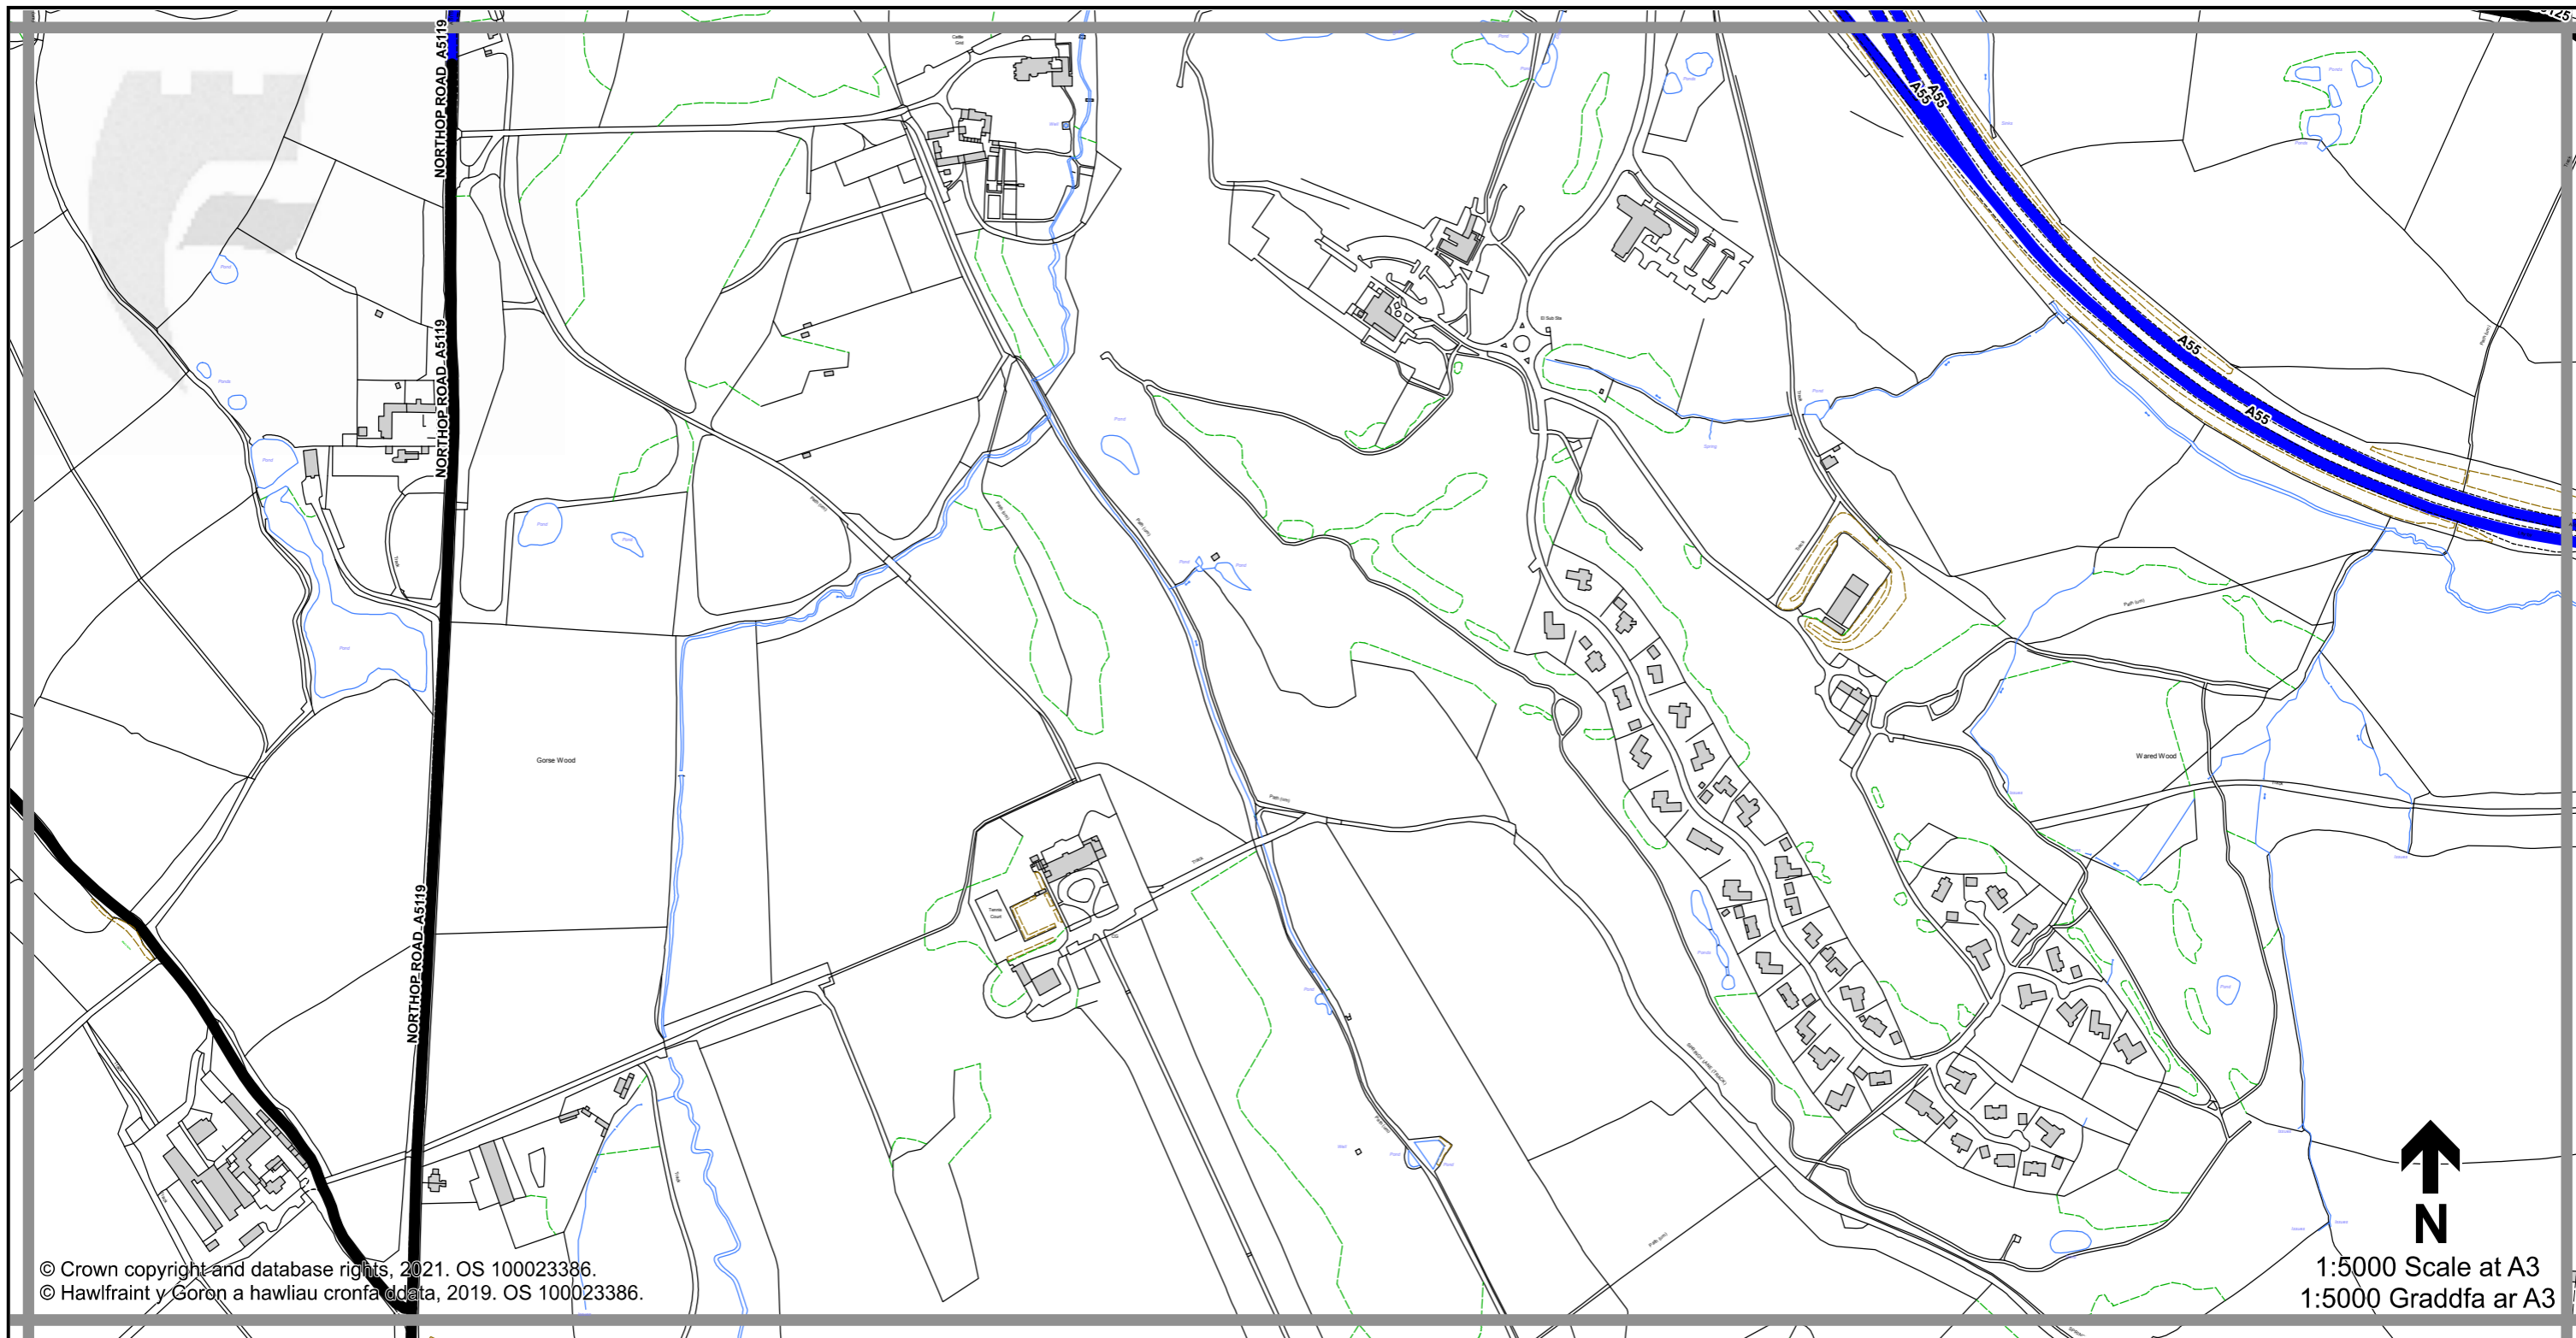

© Crown copyright and database rights, 2021. OS 100023386.
© Hawlfraint y Goron a hawliau cronfa ddata, 2019. OS 100023386.

1:5000 Scale at A3
1:5000 Graddfa ar A3

Legend / Eglurhad

- 20 mph / mya
- Restricted Road' (30mph)
  Ffordd Gyfyngedig (30mya)
- 30 mph by Order
  30 mya drwy Orchymyn
- 40 mph / mya
- 50 mph / mya
- National Speed Limit applies
  Terfyn Cyflymder Cenedlaethol yn berthnasol
- Derestricted by Order (National Speed Limit applies)
  Heb Gyfyngiad drwy Orchymyn (Terfyn Cyflymder Cenedlaethol yn berthnasol)
- Roads subject to separate Orders
  Ffyrdd sy'n destun Gorchmynion ar wahân
- County Boundary / Ffin y Sir

**THE FLINTSHIRE COUNTY COUNCIL (VARIOUS ROADS)
(20MPH, 30MPH, 40MPH, 50MPH AND NATIONAL SPEED LIMITS.
RESTRICTED AND DERESTRICTED ROADS) ORDER 2021.**

**GORCHYMYN (FFYRDD AMRYWIOL) (20MYA, 30MYA, 40MYA,
50MYA A'R TERFYNAU CYFLYMDER CENEDLAETHOL.
FFYRDD CYFYNGEDIG A FFYRDD HEB GYFYNGIAD)
CYNGOR SIR Y FFLINT 2021.**

**Sheet
J15
Dalen**

**Sheet Revision Number:
Rhif Adolgiad Y Ddalen: 1**
**Sheet Active from:
Dalen yn weithredol o: 03/09/2021**