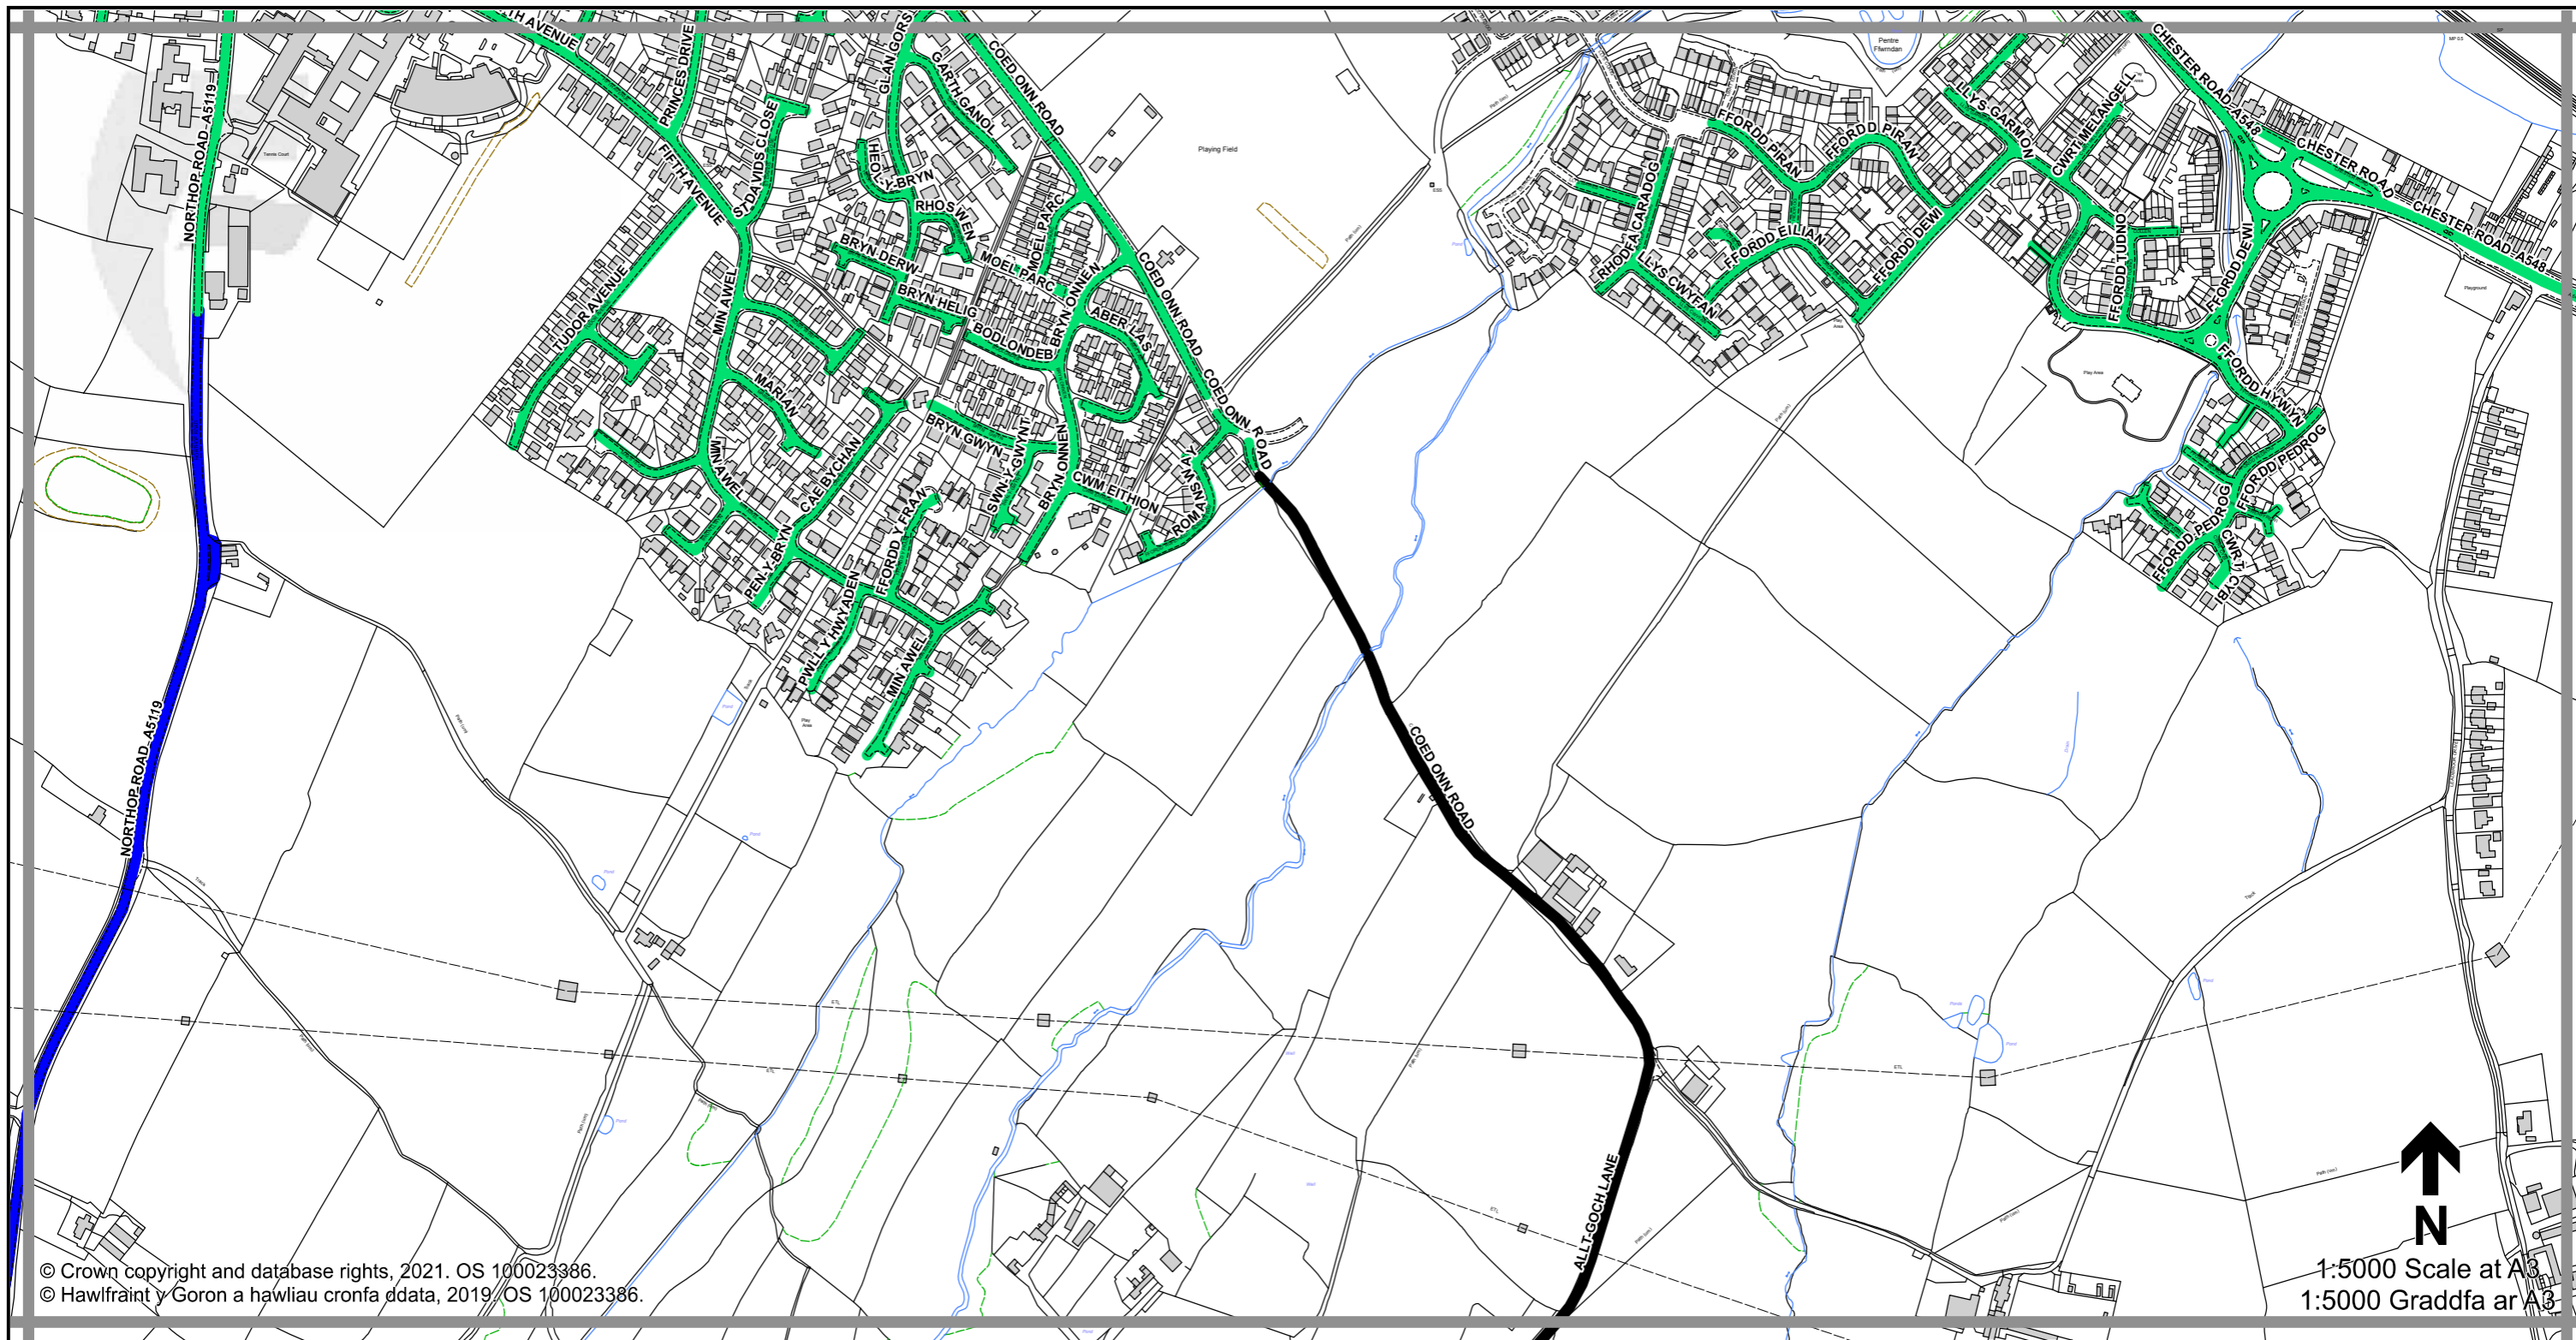

© Crown copyright and database rights, 2021. OS 100023386.
© Hawlfraint y Goron a hawliau cronfa ddata, 2019/OS 100023386.

1:5000 Scale at A3
1:5000 Graddfa ar A3

Legend / Eglurhad

- 20 mph / mya
- Restricted Road' (30mph)
  Ffordd Gyfyngedig (30mya)
- 30 mph by Order
  30 mya drwy Orchymyn
- 40 mph / mya
- 50 mph / mya
- National Speed Limit applies
  Terfyn Cyflymder Cenedlaethol yn berthnasol
- Derestricted by Order (National Speed Limit applies)
  Heb Gyfyngiad drwy Orchymyn (Terfyn Cyflymder Cenedlaethol yn berthnasol)
- Roads subject to separate Orders
  Ffyrdd sy'n destun Gorchmynion ar wahân
- County Boundary / Ffin y Sir

THE FLINTSHIRE COUNTY COUNCIL (VARIOUS ROADS) (20MPH, 30MPH, 40MPH, 50MPH AND NATIONAL SPEED LIMITS. RESTRICTED AND DERESTRICTED ROADS) ORDER 2021.

GORCHYMYN (FFYRDD AMRYWIOL) (20MYA, 30MYA, 40MYA, 50MYA A'R TERFYNAU CYFLYMDER CENEDLAETHOL. FFYRDD CYFYNGEDIG A FFYRDD HEB GYFYNGIAD) CYNGOR SIR Y FFLINT 2021.

**Sheet
J19
Dalen**

Sheet Revision Number:
Rhif Adolgiad Y Ddalen: **1**
Sheet Active from:
Dalen yn weithredol o: **03/09/2021**