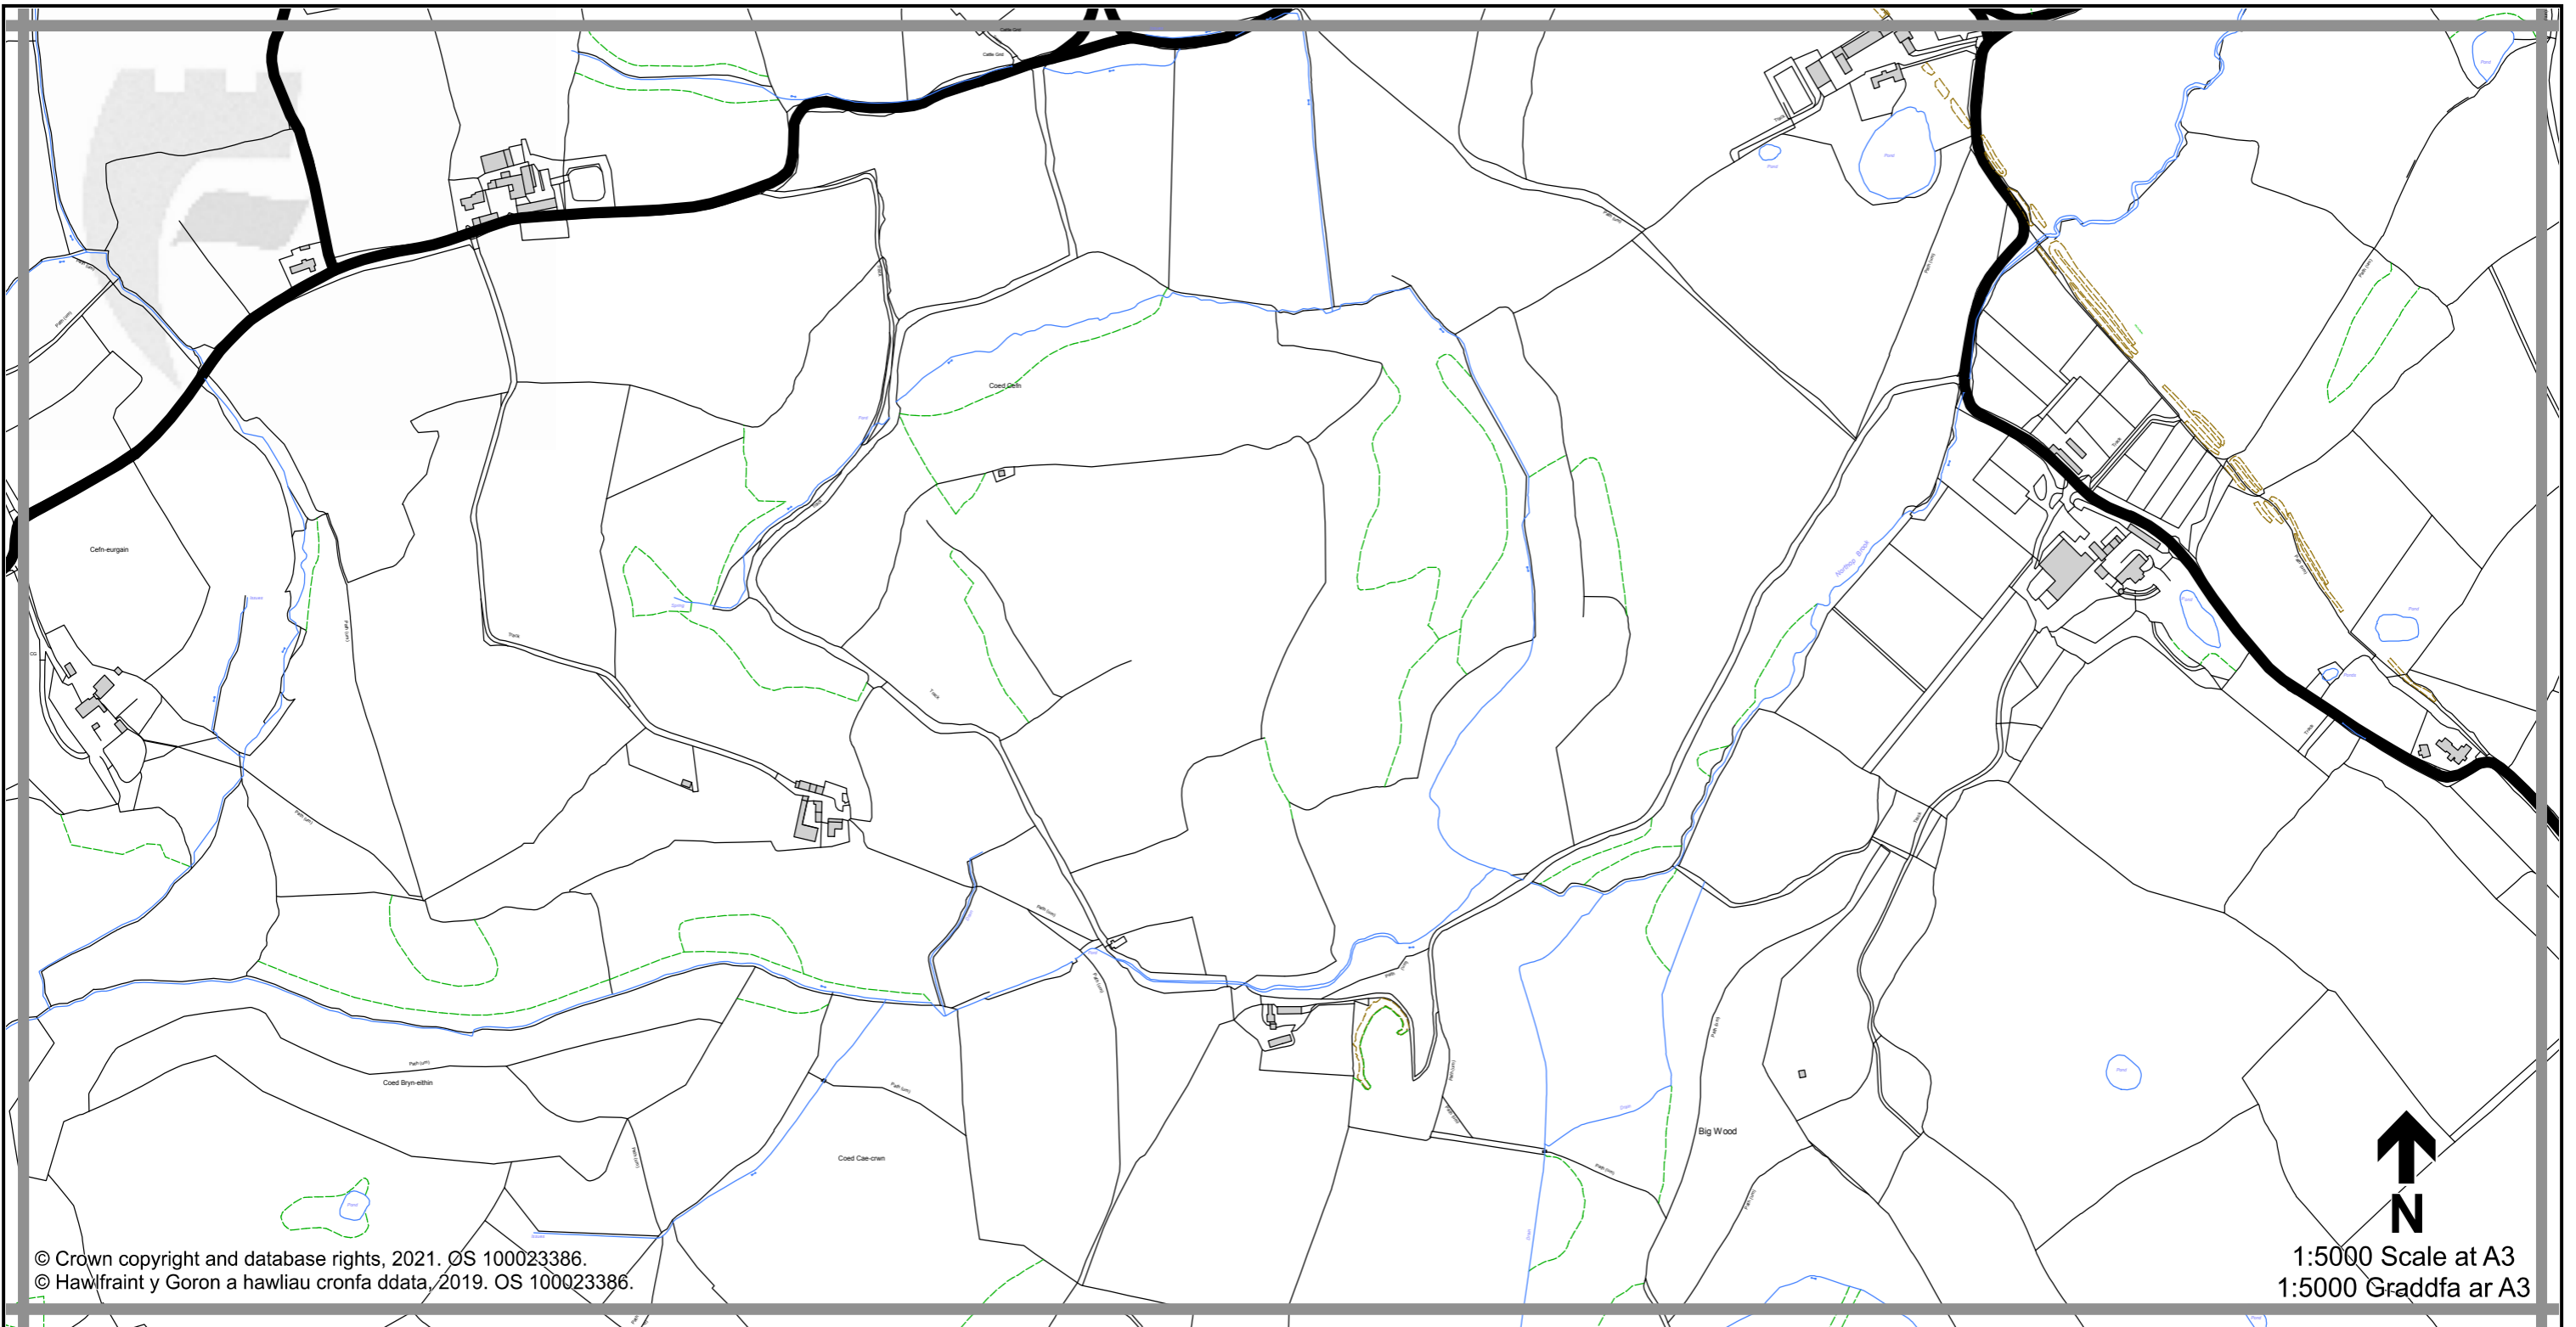

© Crown copyright and database rights, 2021. OS 100023386.
© Hawlfraint y Goron a hawliau cronfa ddata, 2019. OS 100023386.

1:5000 Scale at A3
1:5000 Graddfa ar A3

Legend / Eglurhad

- 20 mph / mya
- Restricted Road' (30mph)
  Ffordd Gyfyngedig (30mya)
- 30 mph by Order
  30 mya drwy Orchymyn
- 40 mph / mya
- 50 mph / mya
- National Speed Limit applies
  Terfyn Cyflymder Cenedlaethol yn berthnasol
- Derestricted by Order (National Speed Limit applies)
  Heb Gyfyngiad drwy Orchymyn (Terfyn Cyflymder Cenedlaethol yn berthnasol)
- Roads subject to separate Orders
  Ffyrdd sy'n destun Gorchmynion ar wahân
- County Boundary / Ffin y Sir

THE FLINTSHIRE COUNTY COUNCIL (VARIOUS ROADS) (20MPH, 30MPH, 40MPH, 50MPH AND NATIONAL SPEED LIMITS. RESTRICTED AND DERESTRICTED ROADS) ORDER 2021.
GORCHYMYN (FFYRDD AMRYWIOL) (20MYA, 30MYA, 40MYA, 50MYA A'R TERFYNAU CYFLYMDER CENEDLAETHOL. FFYRDD CYFYNGEDIG A FFYRDD HEB GYFYNGIAD) CYNGOR SIR Y FFLINT 2021.

Sheet
I15
Dalen

Sheet Revision Number:
Rhif Adolgiad Y Ddalen: 1
Sheet Active from:
Dalen yn weithredol o: 03/09/2021