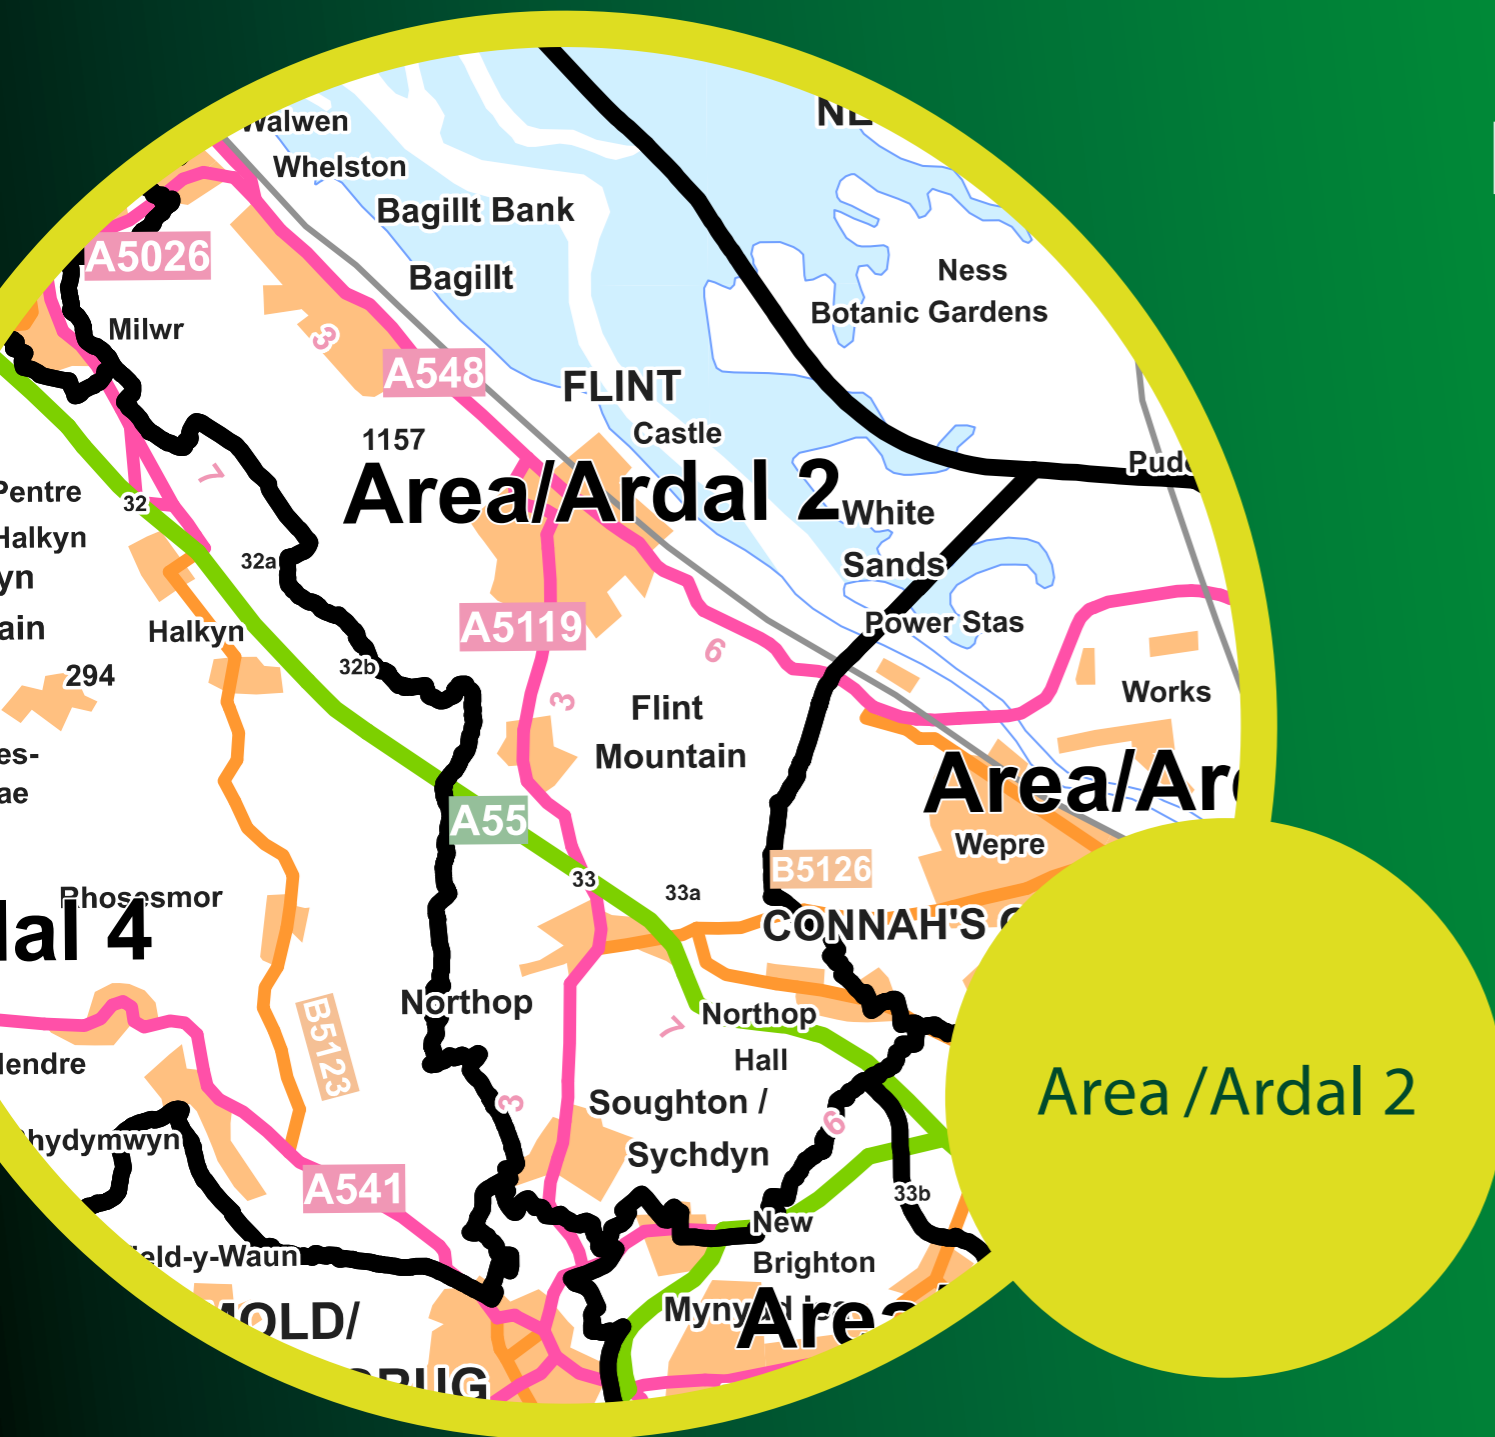

The Flintshire County Council

(Various Roads)(20mph, 30mph, 40mph,
50mph and National Speed Limits.

Restricted And Derestricted Roads)

Order 2021

Gorchymyn

(Ffyrdd Amrywiol)

(20mya, 30mya, 40mya, 50mya
a'r Terfynau Cyflymder

Cenedlaethol. Ffyrdd Cyfyngedig
a Ffyrdd heb Gyfyngiad) 2021

Cyngor Sir Y Fflint