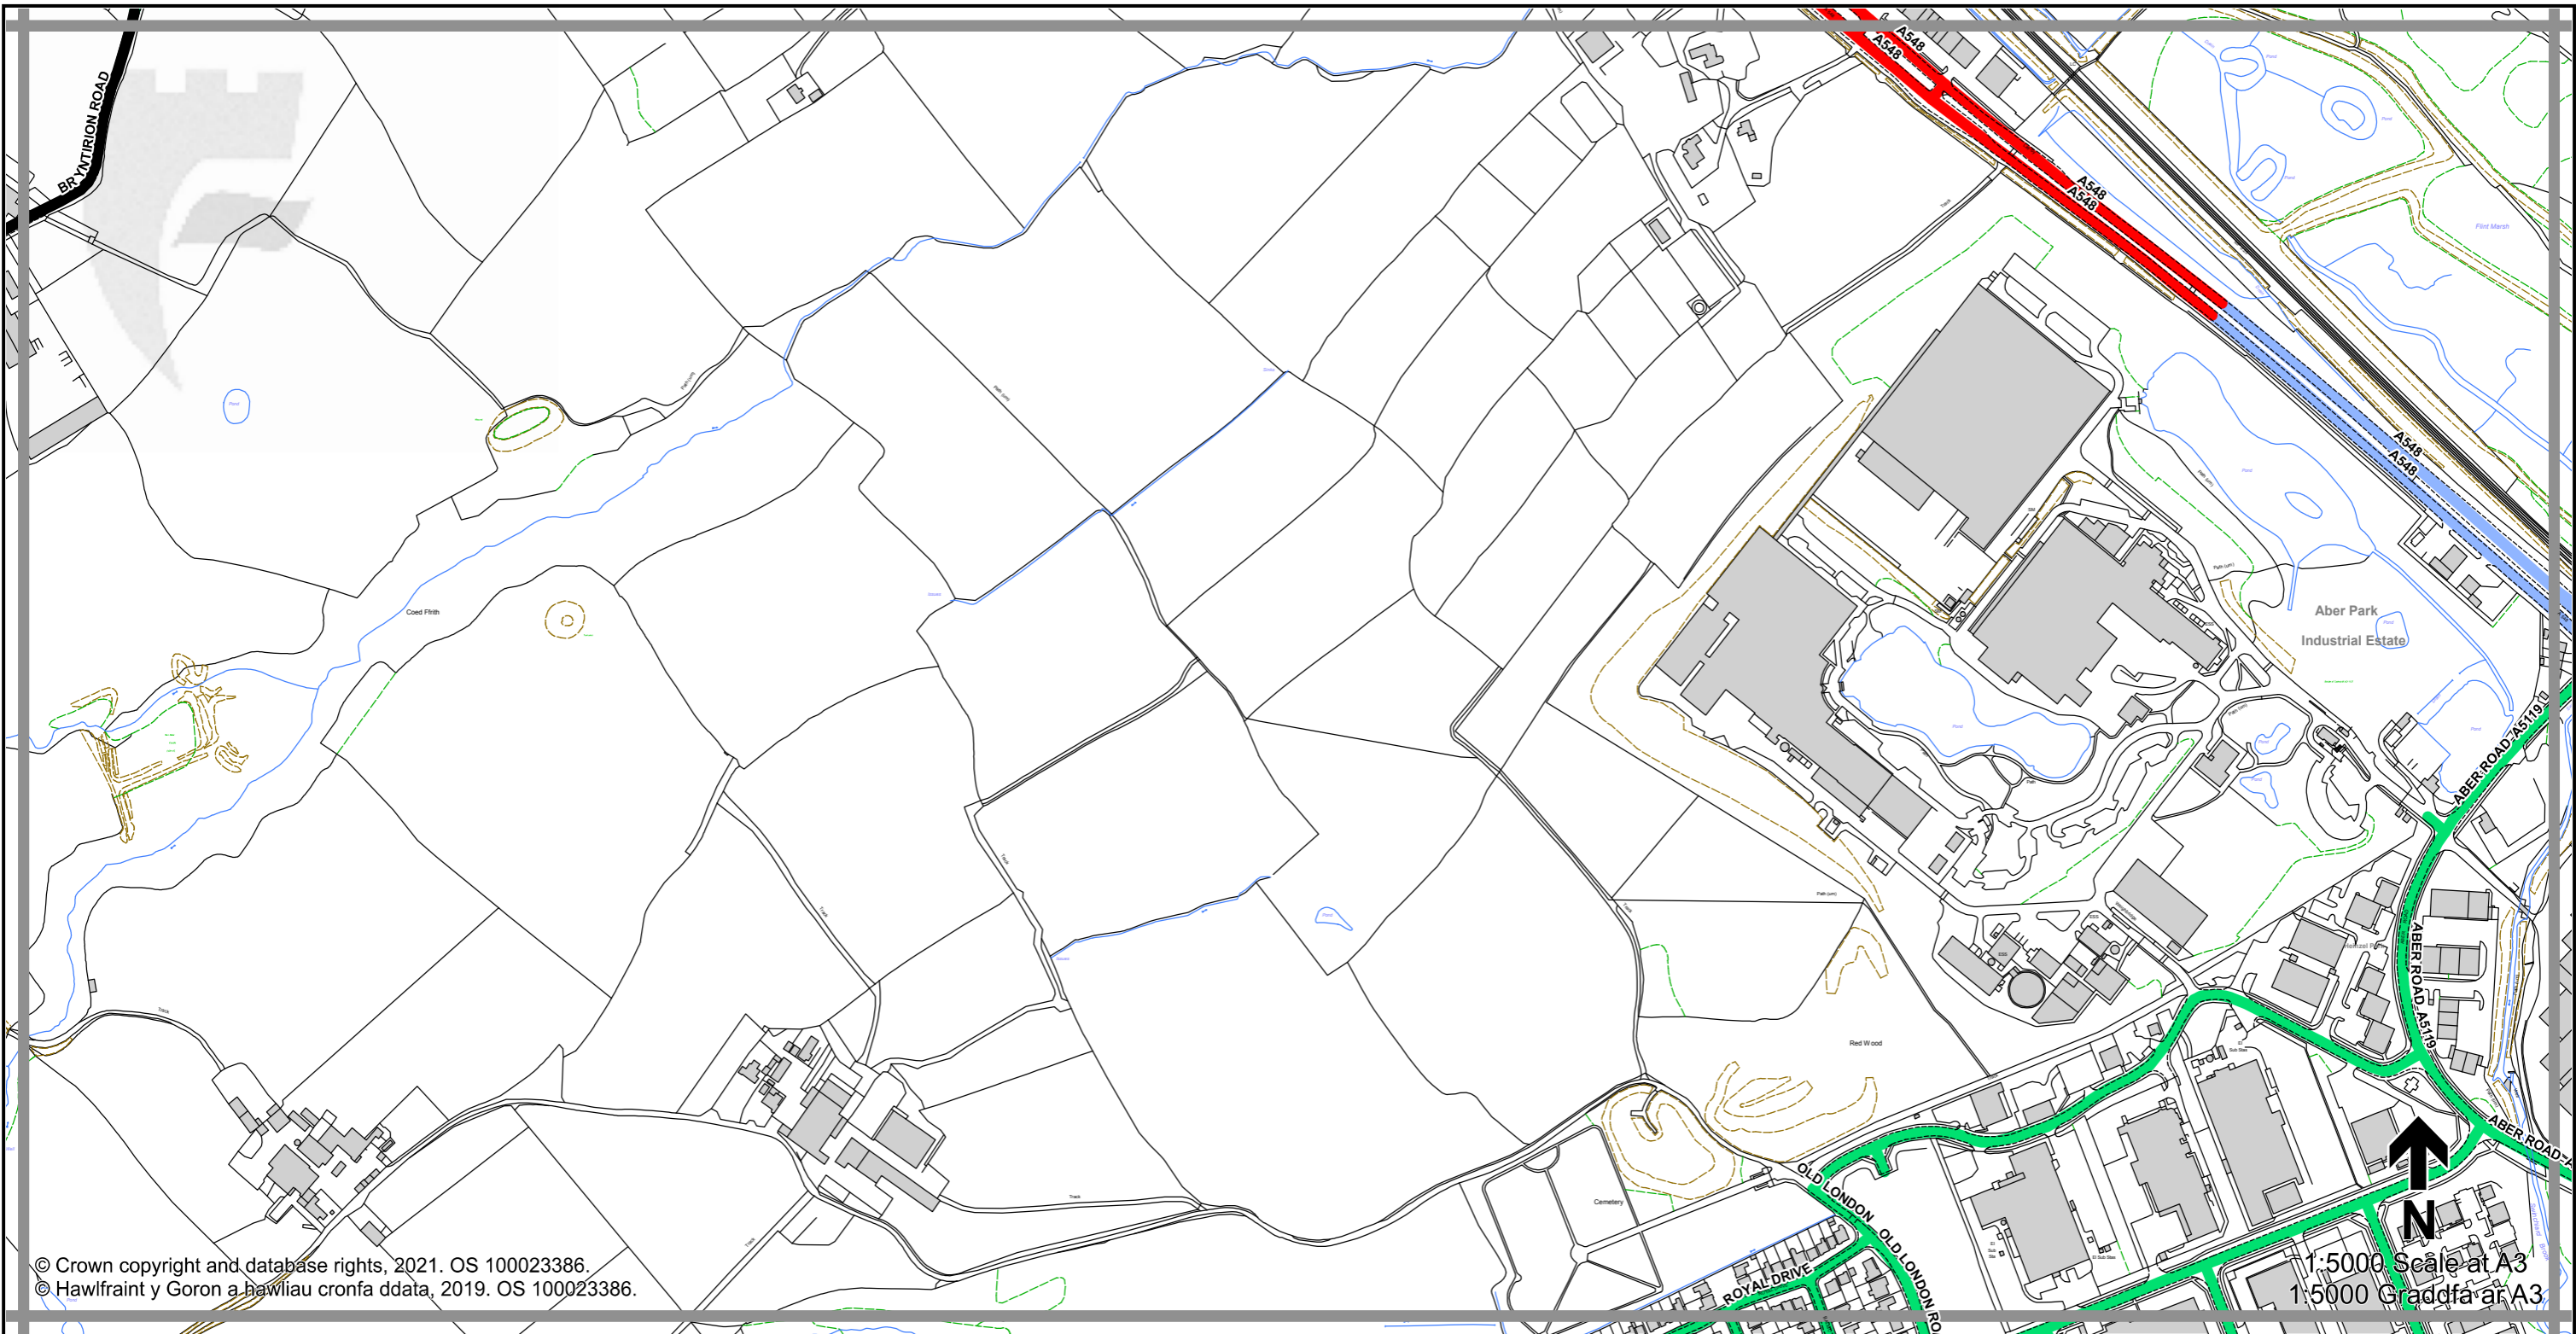

© Crown copyright and database rights, 2021. OS 100023386.
© Hawlfraint y Goron a hawliau cronfa ddata, 2019. OS 100023386.

1:5000 Scale at A3
1:5000 Graddfa ar A3

Legend / Eglurhad

- 20 mph / mya
- Restricted Road' (30mph)
  Ffordd Gyfyngedig (30mya)
- 30 mph by Order
  30 mya drwy Orchymyn
- 40 mph / mya
- 50 mph / mya
- National Speed Limit applies
  Terfyn Cyflymder Cenedlaethol yn berthnasol
- Derestricted by Order (National Speed Limit applies)
  Heb Gyfyngiad drwy Orchymyn (Terfyn Cyflymder Cenedlaethol yn berthnasol)
- Roads subject to separate Orders
  Ffyrdd sy'n destun Gorchmynion ar wahân
- County Boundary / Ffin y Sir

THE FLINTSHIRE COUNTY COUNCIL (VARIOUS ROADS) (20MPH, 30MPH, 40MPH, 50MPH AND NATIONAL SPEED LIMITS. RESTRICTED AND DERESTRICTED ROADS) ORDER 2021.

GORCHYMYN (FFYRDD AMRYWIOL) (20MYA, 30MYA, 40MYA, 50MYA A'R TERFYNAU CYFLYMDER CENEDLAETHOL. FFYRDD CYFYNGEDIG A FFYRDD HEB GYFYNGIAD) CYNGOR SIR Y FFLINT 2021.

**Sheet
121
Dalen**

**Sheet Revision Number:
Rhif Adolgiad Y Ddalen: 1**
**Sheet Active from:
Dalen yn weithredol o: 03/09/2021**