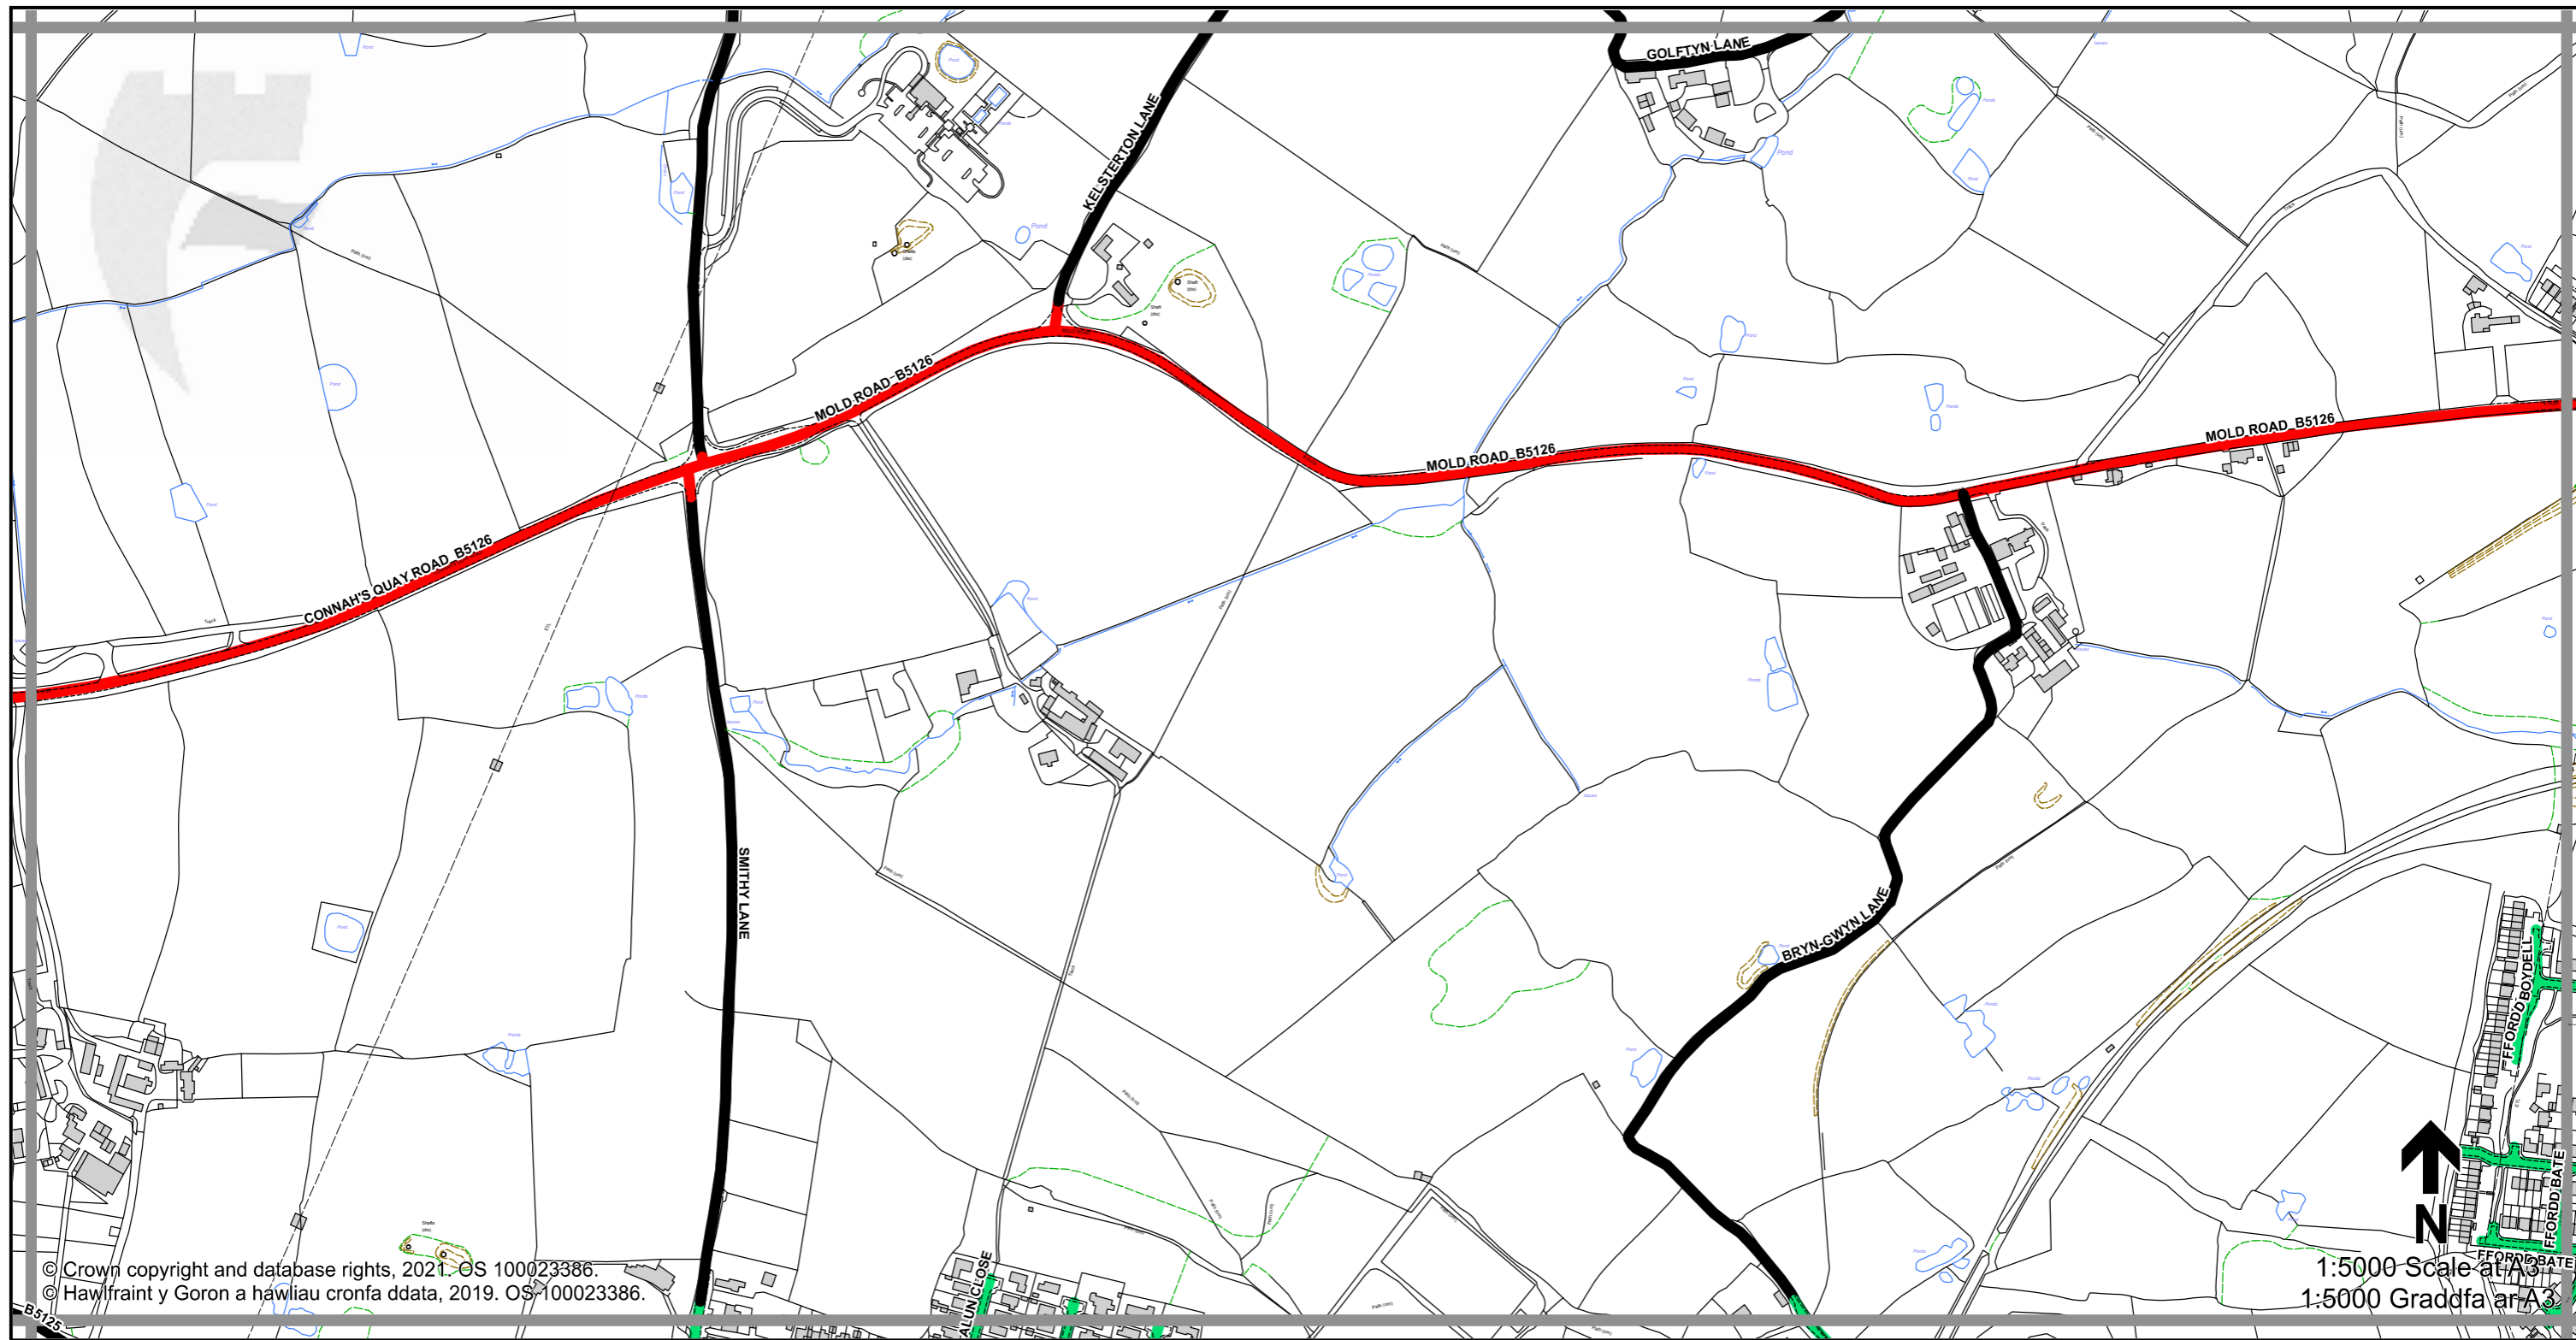

© Crown copyright and database rights, 2021. OS 100023386.
© Hawlfraint y Goron a hawliau cronfa ddata, 2019. OS 100023386.

1:5000 Scale at A3
1:5000 Graddfa ar A3

Legend / Eglurhad

- 20 mph / mya
- Restricted Road' (30mph)
  Ffordd Gyfyngedig (30mya)
- 30 mph by Order
  30 mya drwy Orchymyn
- 40 mph / mya
- 50 mph / mya
- National Speed Limit applies
  Terfyn Cyflymder Cenedlaethol yn berthnasol
- Derestricted by Order (National Speed Limit applies)
  Heb Gyfyngiad drwy Orchymyn (Terfyn Cyflymder Cenedlaethol yn berthnasol)
- Roads subject to separate Orders
  Ffyrdd sy'n destun Gorchmynion ar wahân
- County Boundary / Ffin y Sir

THE FLINTSHIRE COUNTY COUNCIL (VARIOUS ROADS) (20MPH, 30MPH, 40MPH, 50MPH AND NATIONAL SPEED LIMITS. RESTRICTED AND DERESTRICTED ROADS) ORDER 2021.

GORCHYMYN (FFYRDD AMRYWIOL) (20MYA, 30MYA, 40MYA, 50MYA A'R TERFYNAU CYFLYMDER CENEDLAETHOL. FFYRDD CYFYNGEDIG A FFYRDD HEB GYFYNGIAD) CYNGOR SIR Y FFLINT 2021.

**Sheet
K16
Dalen**

Sheet Revision Number:
Rhif Adolgiad Y Ddalen: **1**

Sheet Active from:
Dalen yn weithredol o: **03/09/2021**