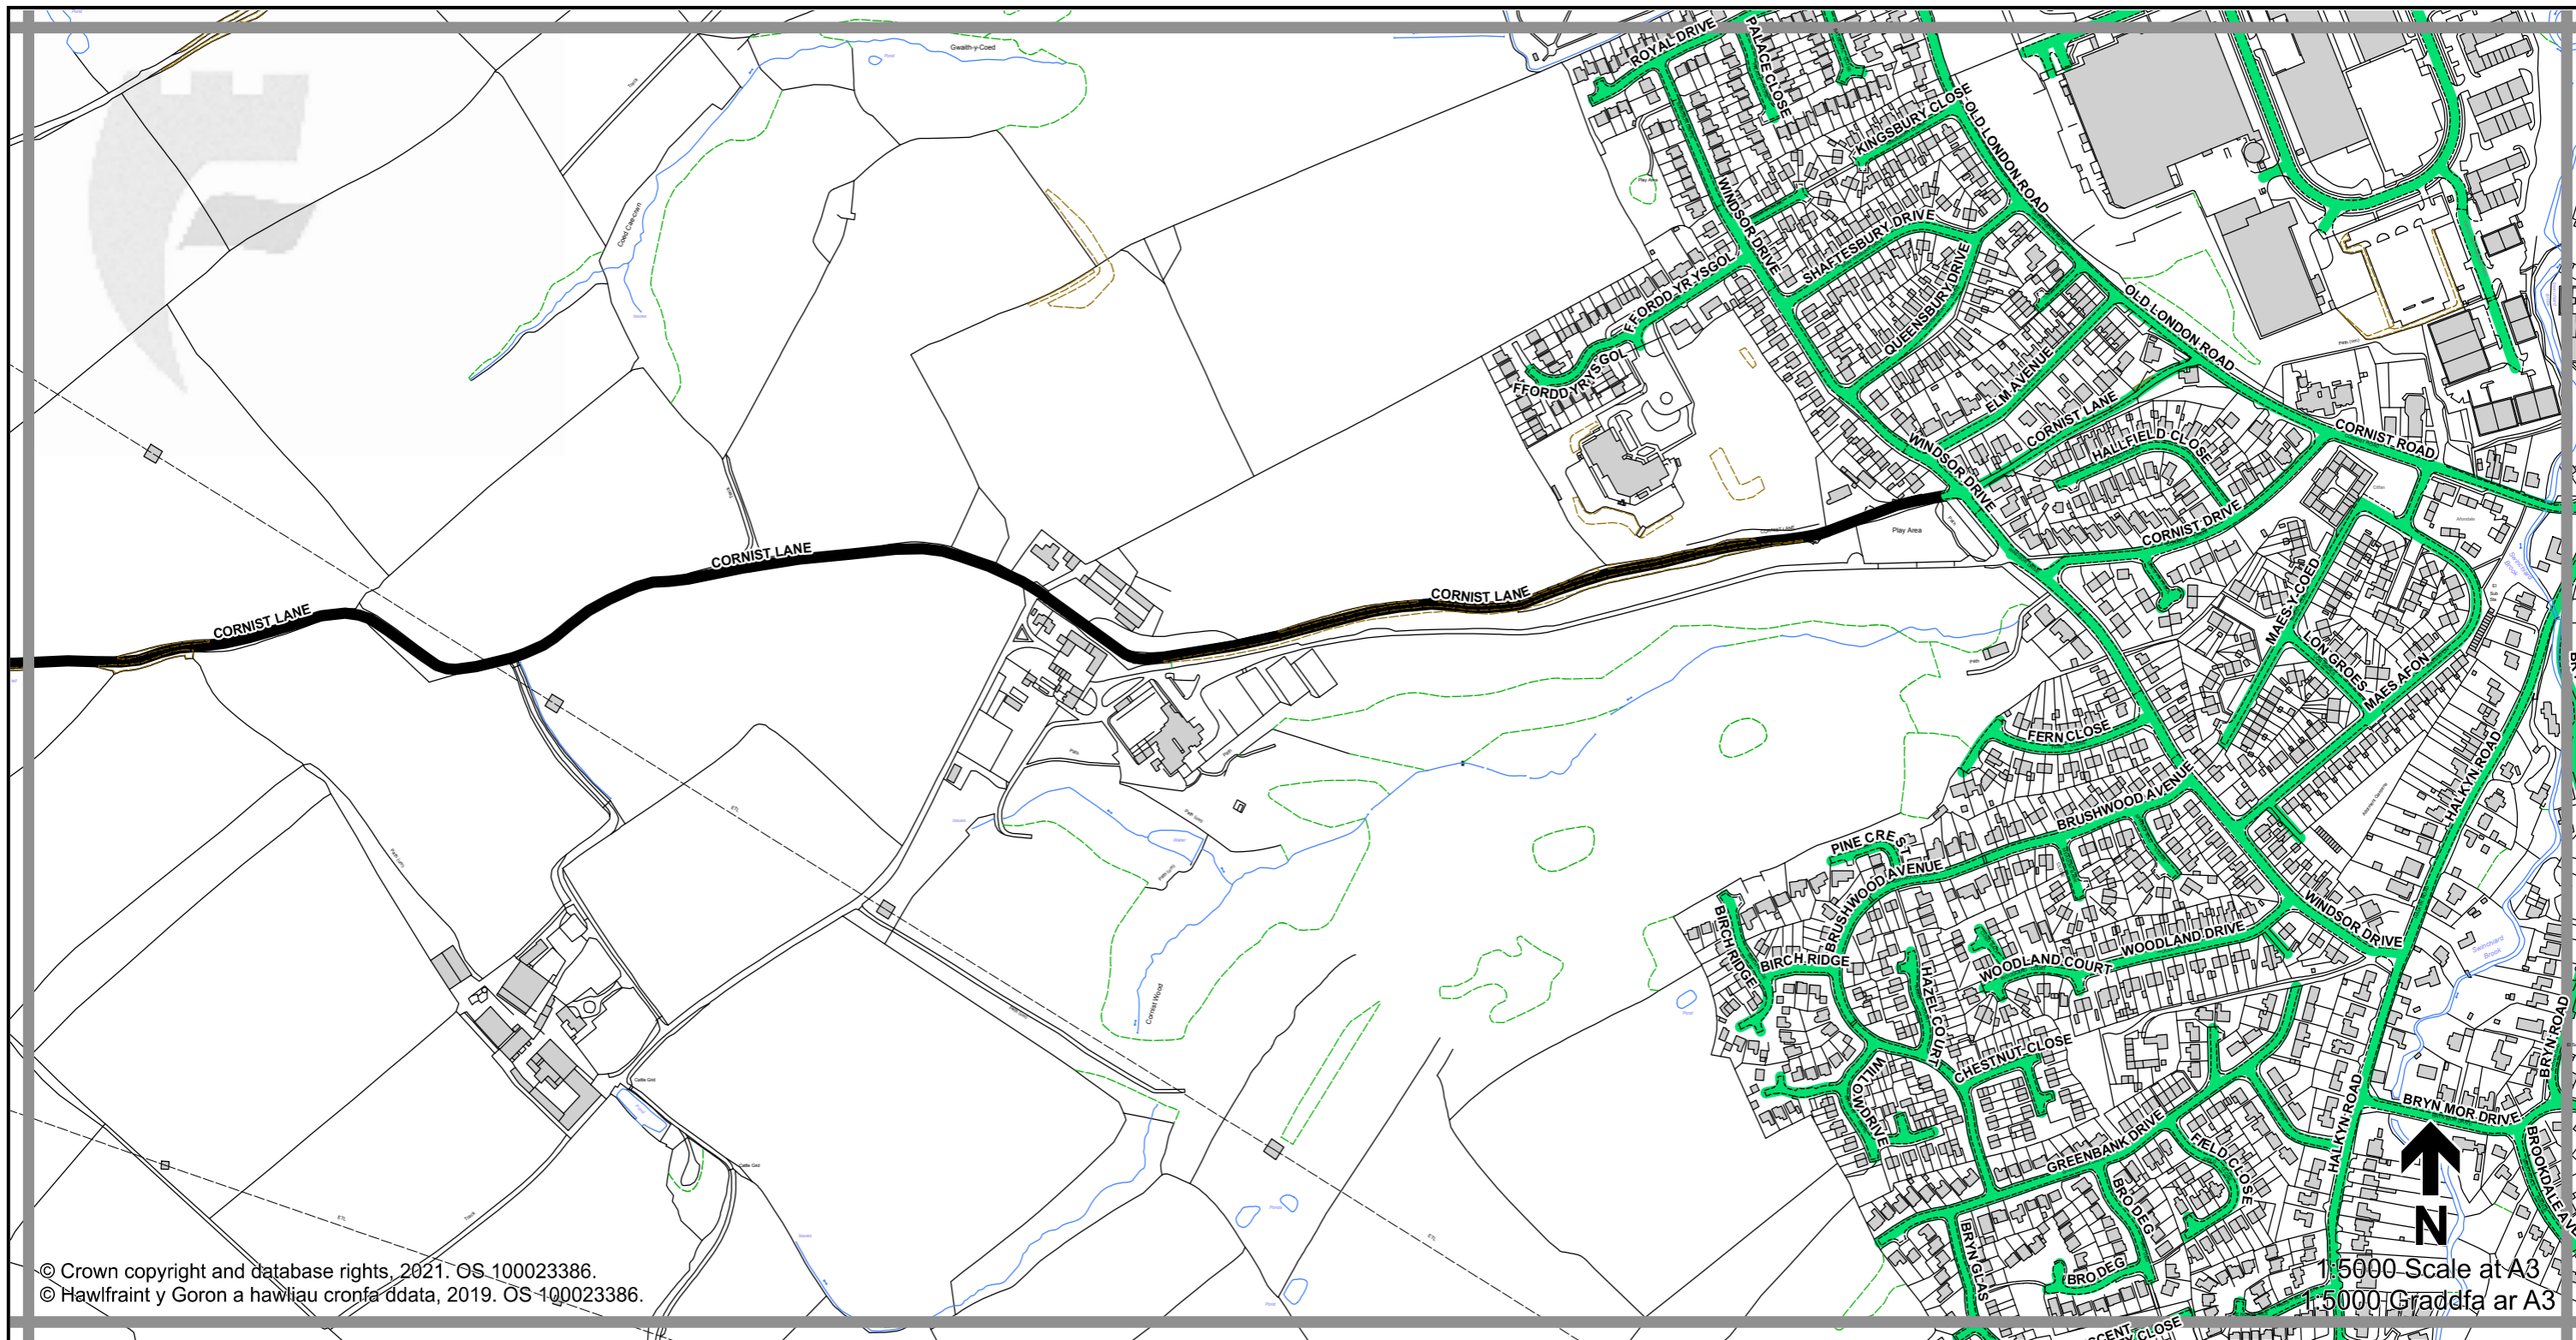

Legend / Eglurhad

- 20 mph / mya
- Restricted Road' (30mph)
  Ffordd Gyfyngedig (30mya)
- 30 mph by Order
  30 mya drwy Orchymyn
- 40 mph / mya
- 50 mph / mya
- National Speed Limit applies
  Terfyn Cyflymder Cenedlaethol yn berthnasol
- Derestricted by Order (National Speed Limit applies)
  Heb Gyfyngiad drwy Orchymyn (Terfyn Cyflymder Cenedlaethol yn berthnasol)
- Roads subject to separate Orders
  Ffyrdd sy'n destun Gorchmynion ar wahân
- County Boundary / Ffin y Sir

THE FLINTSHIRE COUNTY COUNCIL (VARIOUS ROADS) (20MPH, 30MPH, 40MPH, 50MPH AND NATIONAL SPEED LIMITS. RESTRICTED AND DERESTRICTED ROADS) ORDER 2021.

GORCHYMYN (FFYRDD AMRYWIOL) (20MYA, 30MYA, 40MYA, 50MYA A'R TERFYNAU CYFLYMDER CENEDLAETHOL. FFYRDD CYFYNGEDIG A FFYRDD HEB GYFYNGIAD) CYNGOR SIR Y FFLINT 2021.

**Sheet
120
Dalen**

Sheet Revision Number:
Rhif Adolgiad Y Ddalen: **1**

Sheet Active from:
Dalen yn weithredol o: **03/09/2021**