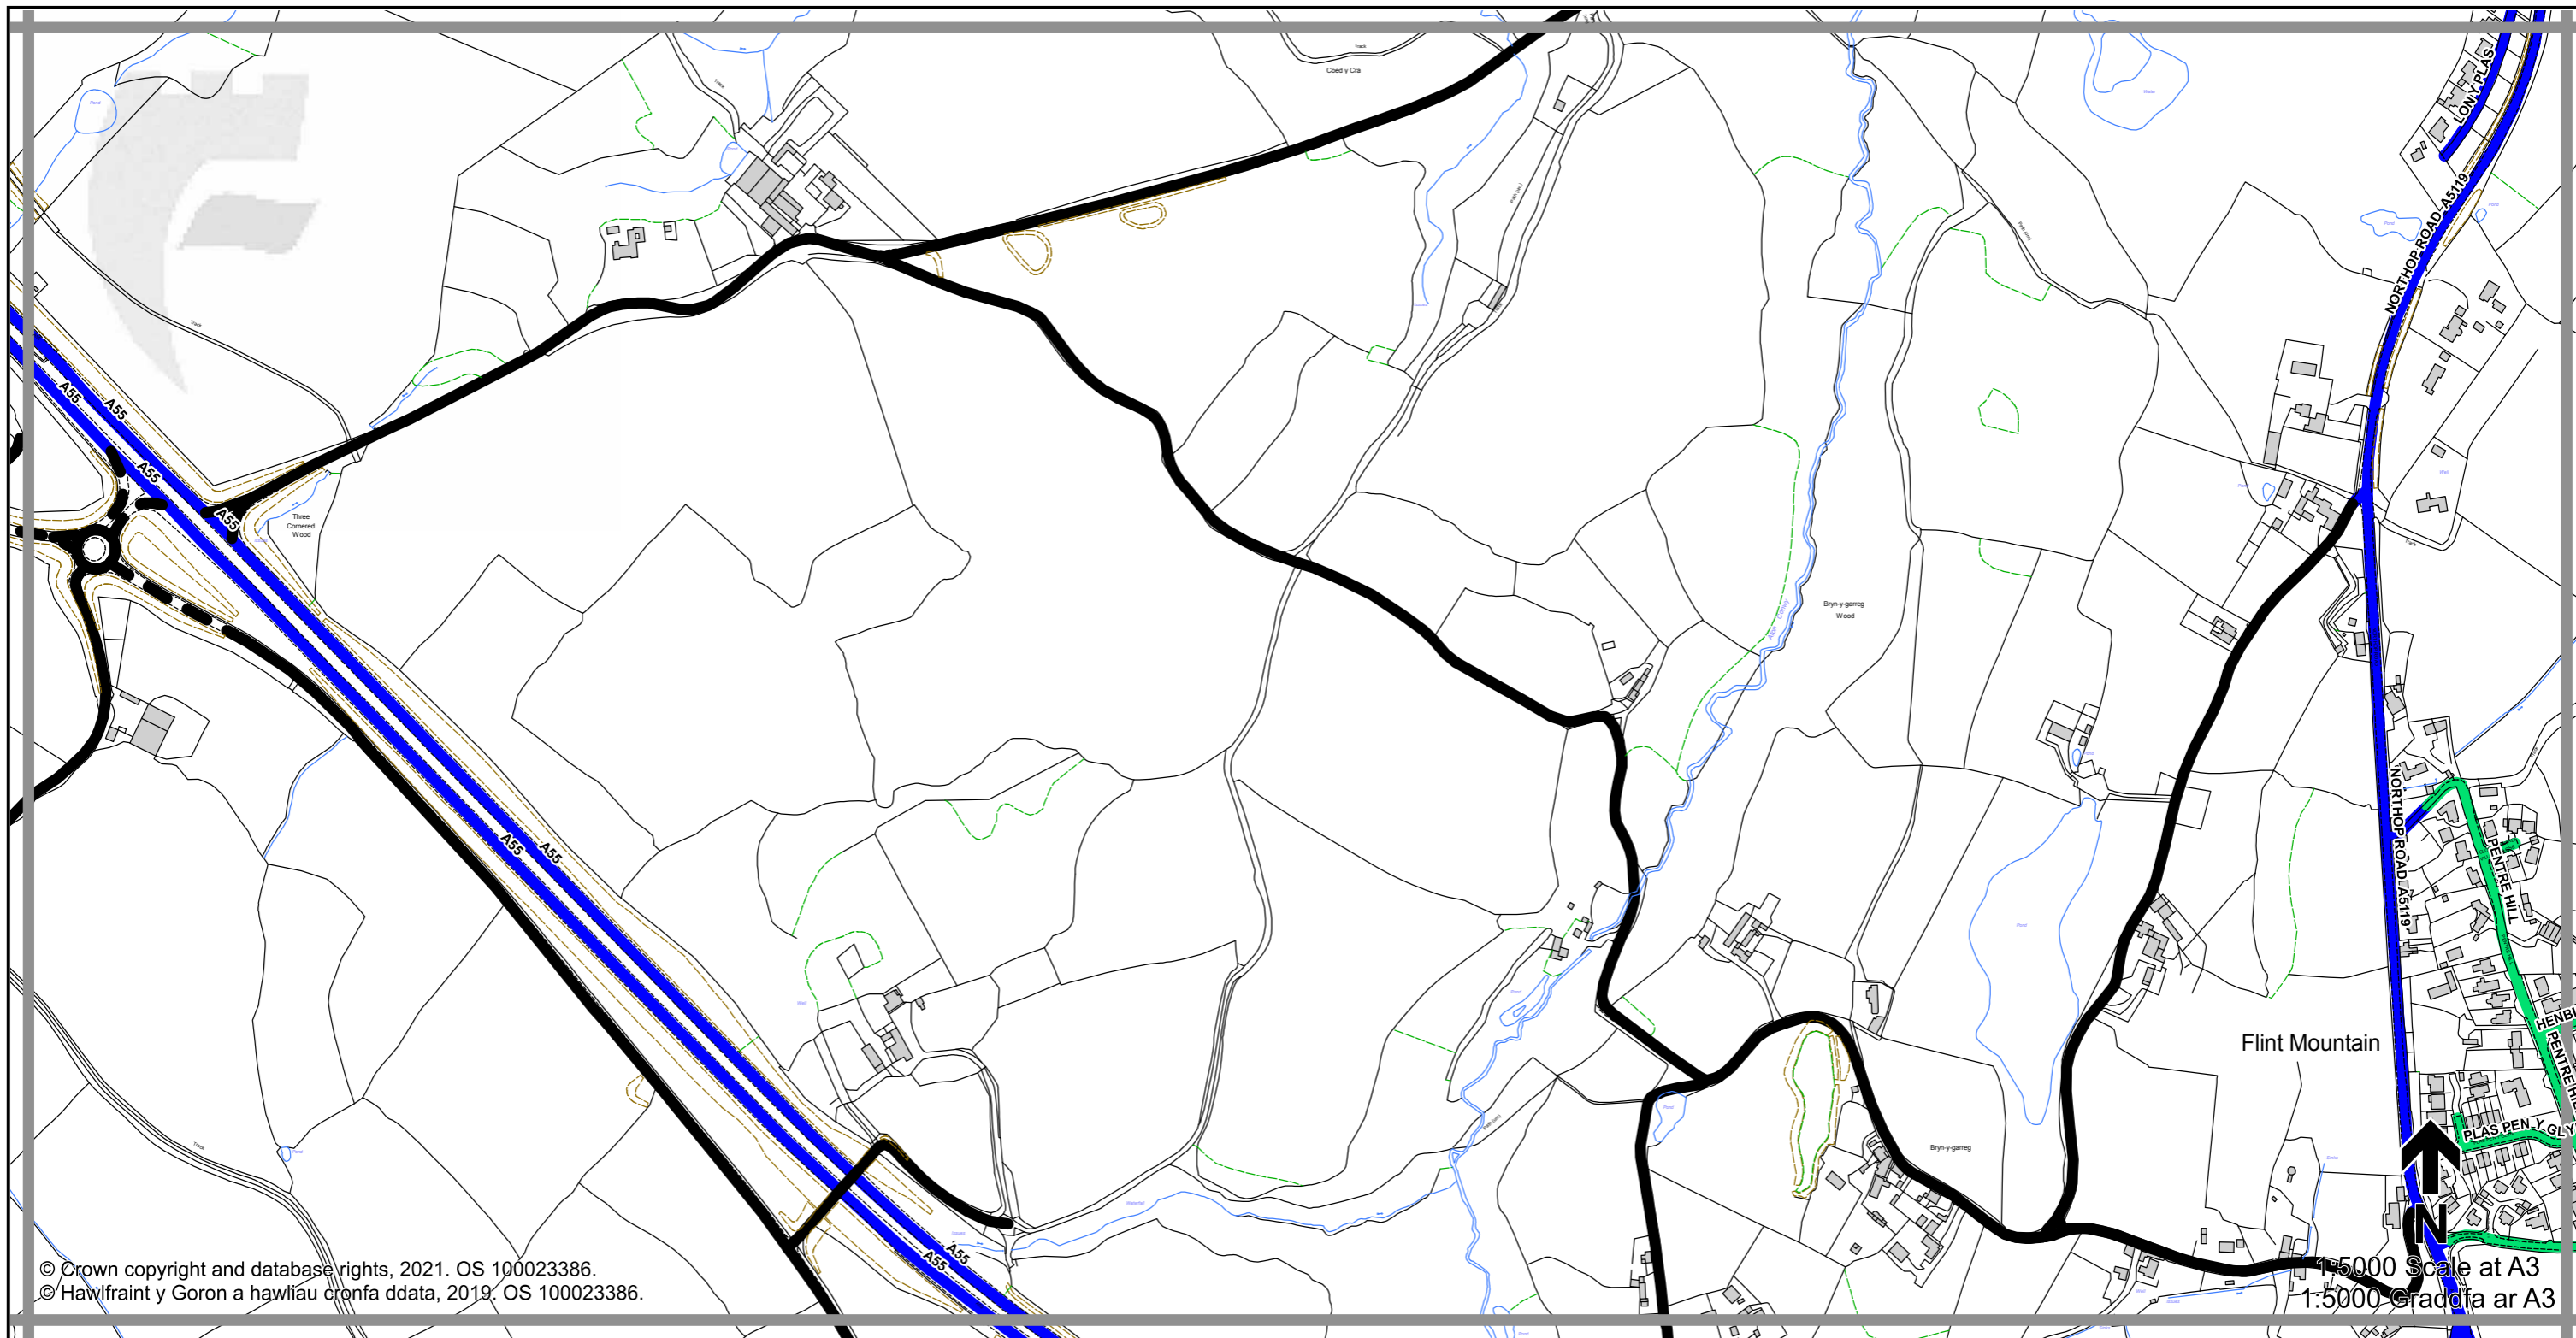

© Crown copyright and database rights, 2021. OS 100023386.
© Hawlfraint y Goron a hawliau cronfa ddata, 2019. OS 100023386.

1:5000 Scale at A3
1:5000 Graddfa ar A3

Legend / Eglurhad

- 20 mph / mya
- Restricted Road' (30mph)
  Ffordd Gyfyngedig (30mya)
- 30 mph by Order
  30 mya drwy Orchymyn
- 40 mph / mya
- 50 mph / mya
- National Speed Limit applies
  Terfyn Cyflymder Cenedlaethol yn berthnasol
- Derestricted by Order (National Speed Limit applies)
  Heb Gyfyngiad drwy Orchymyn (Terfyn Cyflymder Cenedlaethol yn berthnasol)
- Roads subject to separate Orders
  Ffyrdd sy'n destun Gorchmynion ar wahân
- County Boundary / Ffin y Sir

THE FLINTSHIRE COUNTY COUNCIL (VARIOUS ROADS) (20MPH, 30MPH, 40MPH, 50MPH AND NATIONAL SPEED LIMITS. RESTRICTED AND DERESTRICTED ROADS) ORDER 2021.

GORCHYMYN (FFYRDD AMRYWIOL) (20MYA, 30MYA, 40MYA, 50MYA A'R TERFYNAU CYFLYMDER CENEDLAETHOL. FFYRDD CYFYNGEDIG A FFYRDD HEB GYFYNGIAD) CYNGOR SIR Y FFLINT 2021.

**Sheet
118
Dalen**

Sheet Revision Number:
Rhif Adolgiad Y Ddalen: **1**
Sheet Active from:
Dalen yn weithredol o: **03/09/2021**