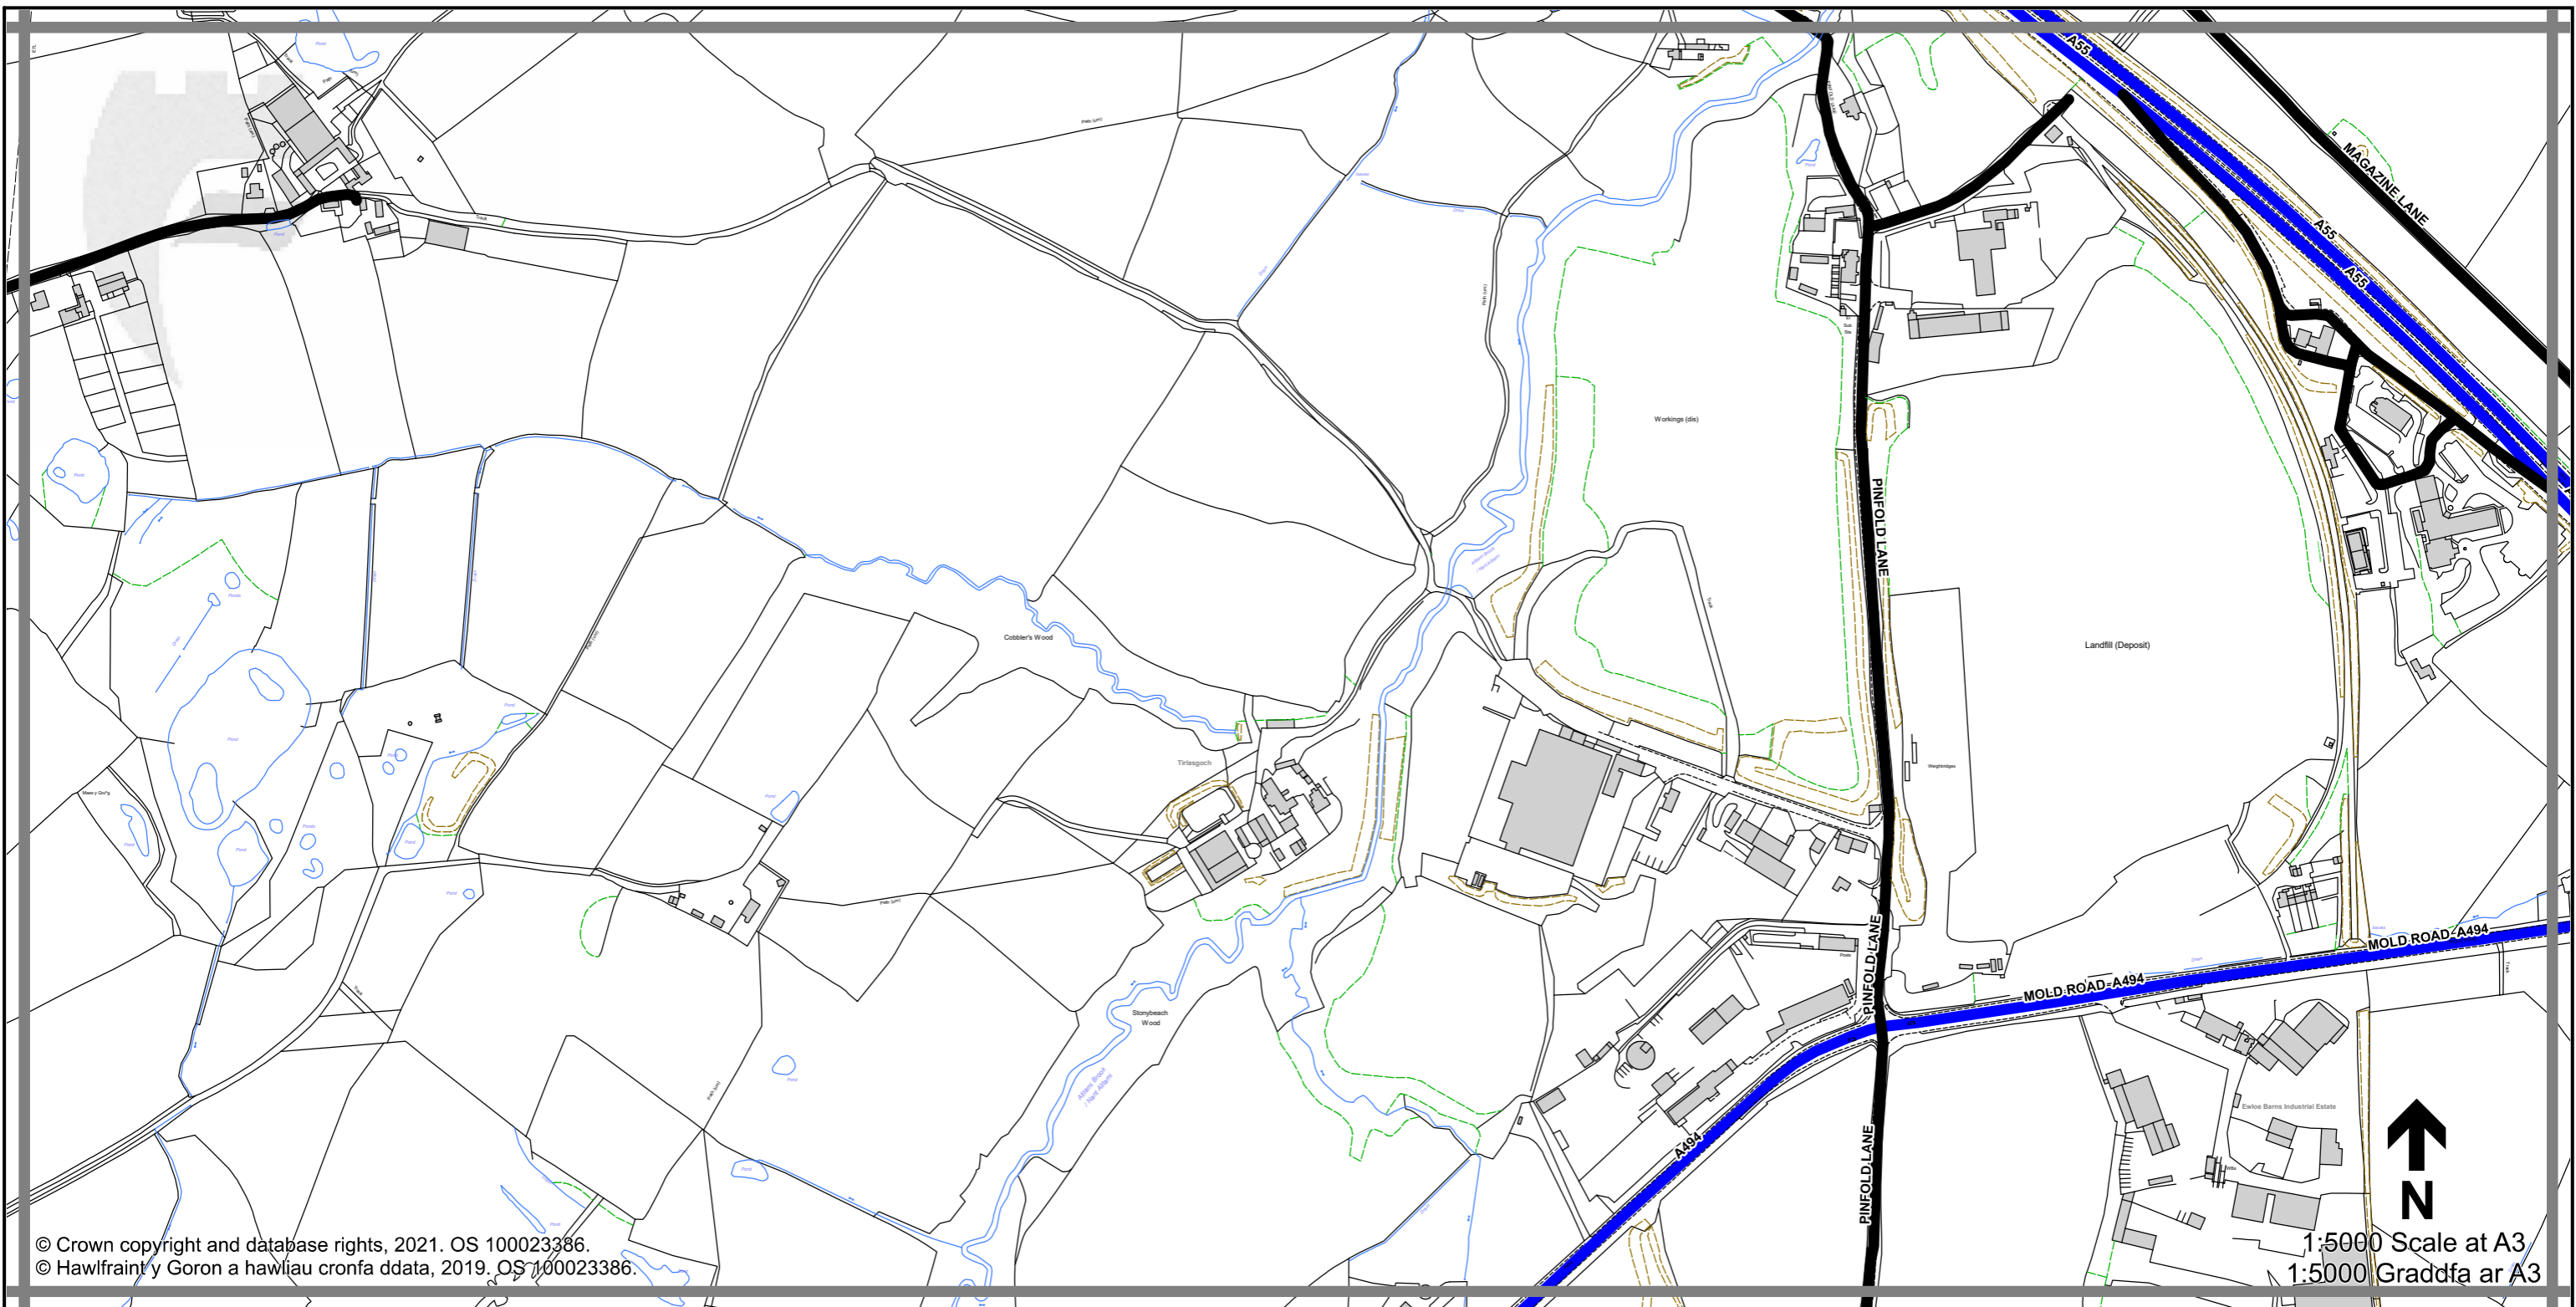

© Crown copyright and database rights, 2021. OS 100023386.
© Hawlfraint y Goron a hawliau cronfa ddata, 2019. OS 100023386.

1:5000 Scale at A3
1:5000 Graddfa ar A3

Legend / Eglurhad

- 20 mph / mya
- Restricted Road (30mph)
  Ffordd Gyfyngedig (30mya)
- 30 mph by Order
  30 mya drwy Orchymyn
- 40 mph / mya
- 50 mph / mya
- National Speed Limit applies
  Terfyn Cyflymder Cenedlaethol yn berthnasol
- Derestricted by Order (National Speed Limit applies)
  Heb Gyfyngiad drwy Orchymyn (Terfyn Cyflymder Cenedlaethol yn berthnasol)
- Roads subject to separate Orders
  Ffyrdd sy n destun Gorchmynion ar wahân
- County Boundary / Ffin y Sir

THE FLINTSHIRE COUNTY COUNCIL (VARIOUS ROADS) (20MPH, 30MPH, 40MPH, 50MPH AND NATIONAL SPEED LIMITS. RESTRICTED AND DERESTRICTED ROADS) ORDER 2021.

GORCHYMYN (FFYRDD AMRYWIOL) (20MYA, 30MYA, 40MYA, 50MYA A R TERFYNAU CYFLYMDER CENEDLAETHOL. FFYRDD CYFYNGEDIG A FFYRDD HEB GYFYNGIAD) CYNGOR SIR Y FFLINT 2021.

**Sheet
K14
Dalen**

Sheet Revision Number:
Rhif Adolgiad Y Ddalen: **1**

Sheet Active from:
Dalen yn weithredol o: **03/09/2021**