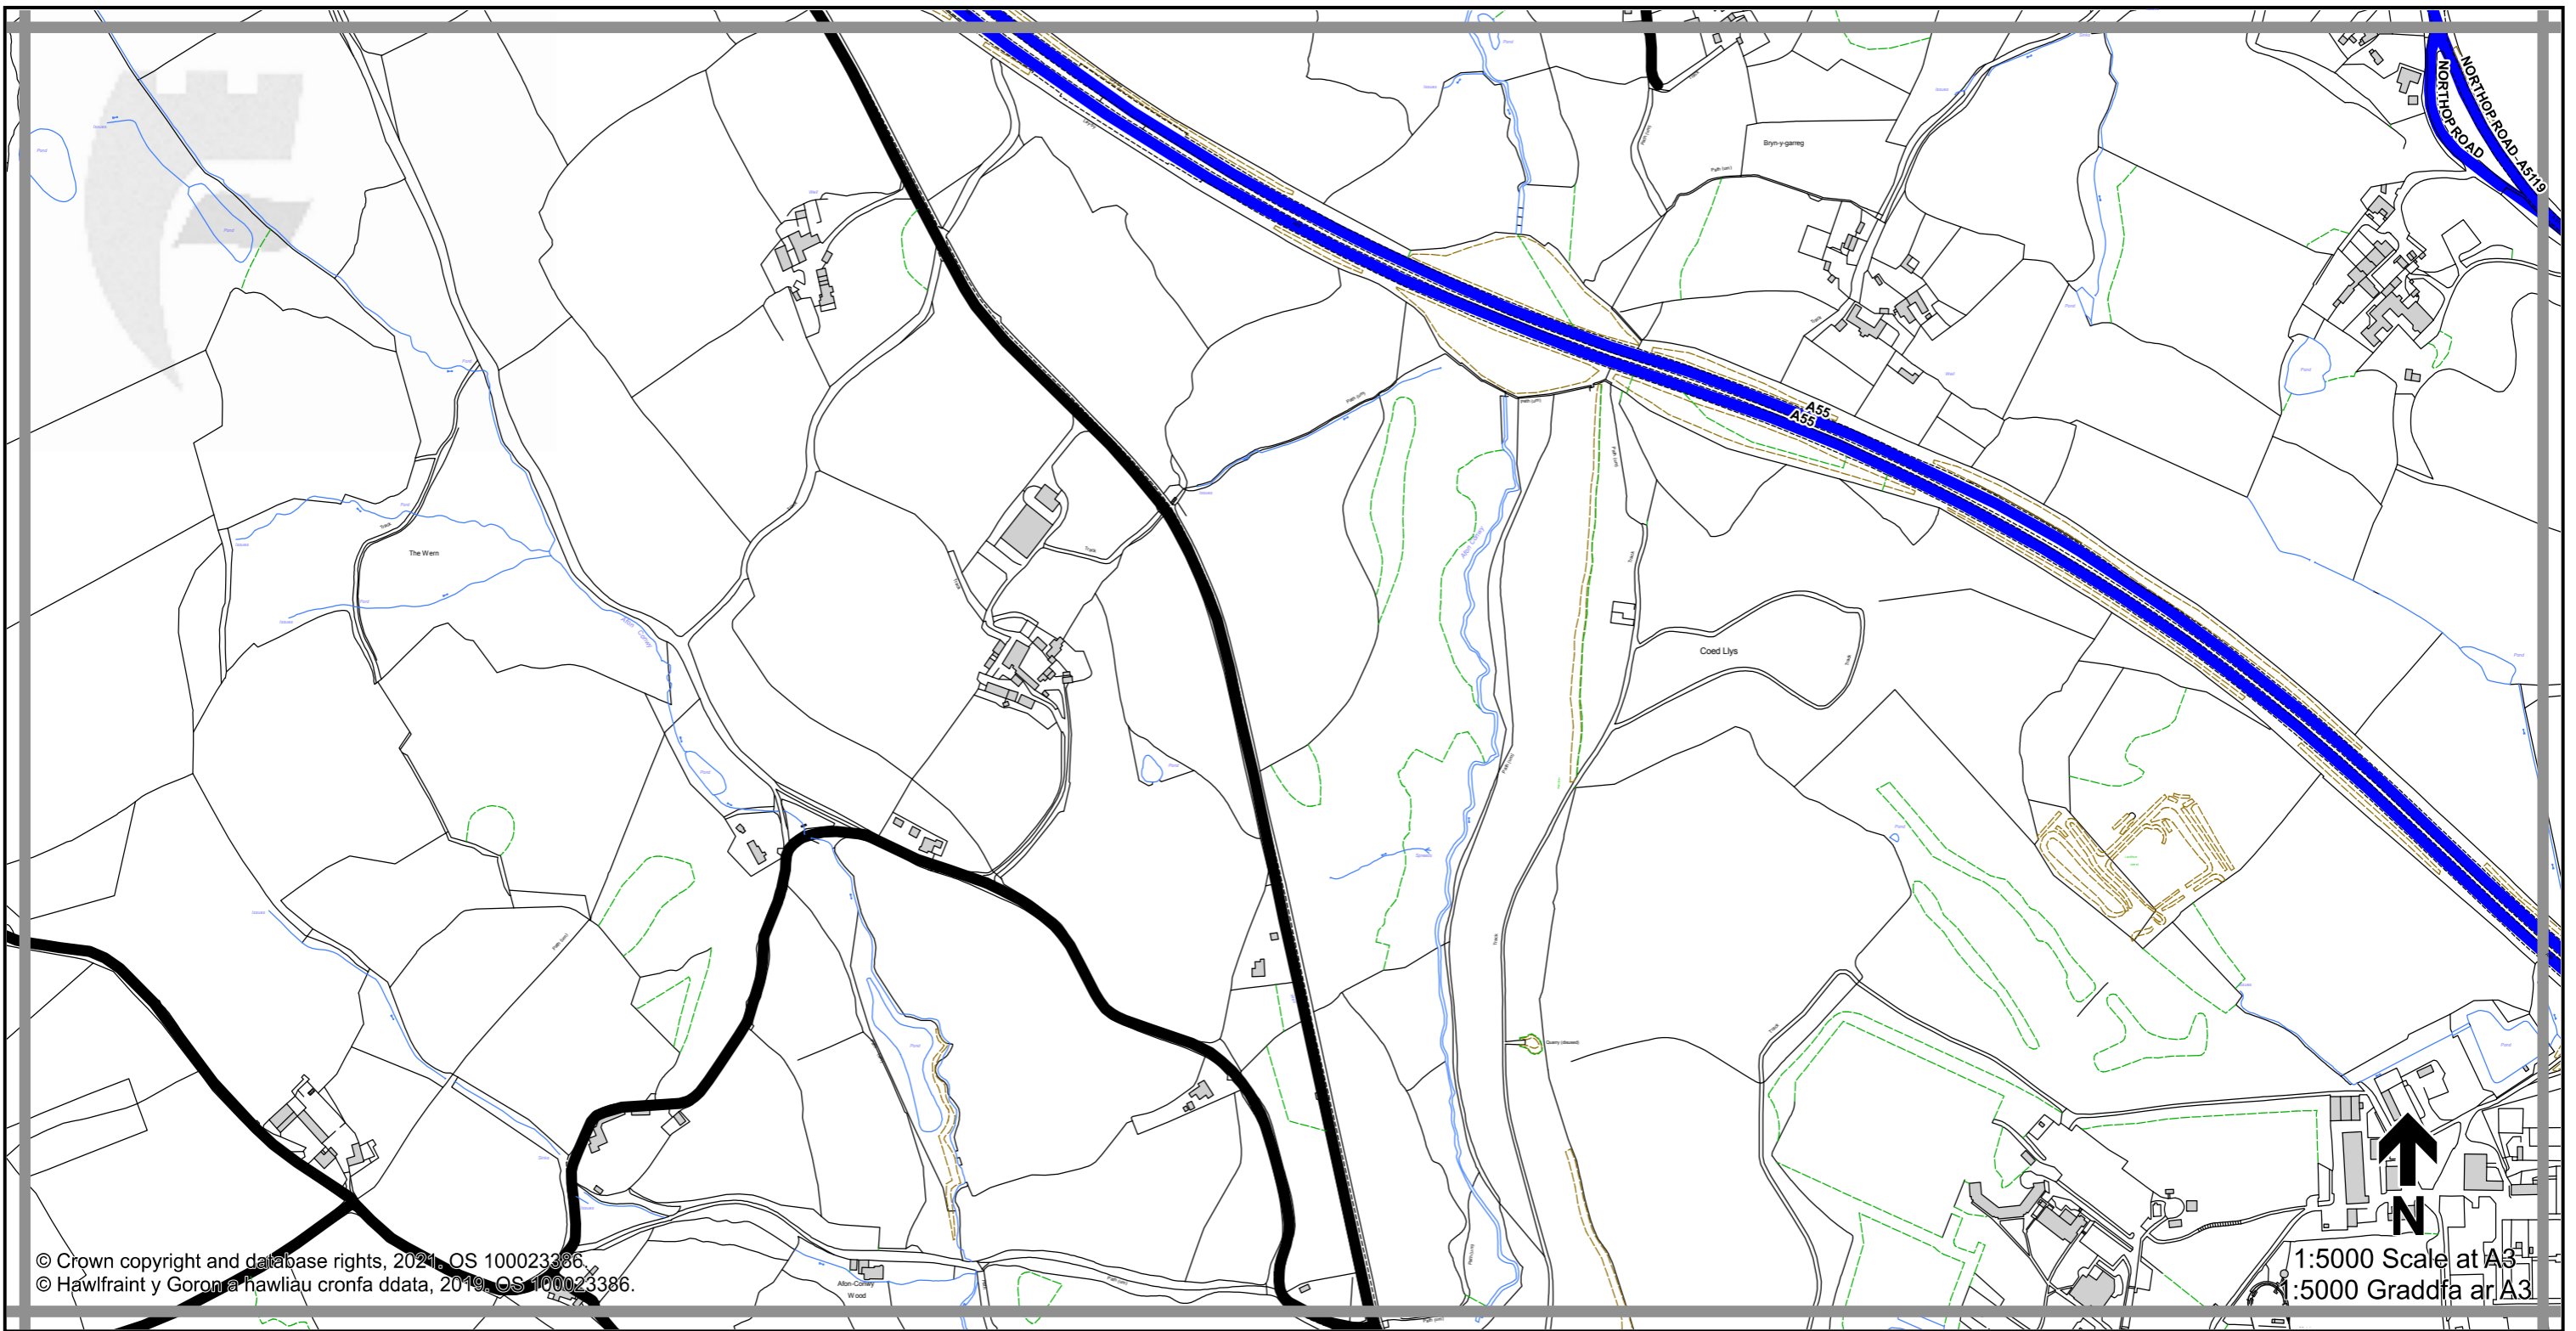

Legend / Eglurhad

- 20 mph / mya
- Restricted Road' (30mph)
  Ffordd Gyfyngedig (30mya)
- 30 mph by Order
  30 mya drwy Orchymyn
- 40 mph / mya
- 50 mph / mya
- National Speed Limit applies
  Terfyn Cyflymder Cenedlaethol yn berthnasol
- Derestricted by Order (National Speed Limit applies)
  Heb Gyfyngiad drwy Orchymyn (Terfyn Cyflymder Cenedlaethol yn berthnasol)
- Roads subject to separate Orders
  Ffyrdd sy'n destun Gorchmynion ar wahân
- County Boundary / Ffin y Sir

THE FLINTSHIRE COUNTY COUNCIL (VARIOUS ROADS) (20MPH, 30MPH, 40MPH, 50MPH AND NATIONAL SPEED LIMITS. RESTRICTED AND DERESTRICTED ROADS) ORDER 2021.

GORCHYMYN (FFYRDD AMRYWIOL) (20MYA, 30MYA, 40MYA, 50MYA A'R TERFYNAU CYFLYMDER CENEDLAETHOL. FFYRDD CYFYNGEDIG A FFYRDD HEB GYFYNGIAD) CYNGOR SIR Y FFLINT 2021.

**Sheet
117
Dalen**

**Sheet Revision Number:
Rhif Adolgiad Y Ddalen: 1**
**Sheet Active from:
Dalen yn weithredol o: 03/09/2021**