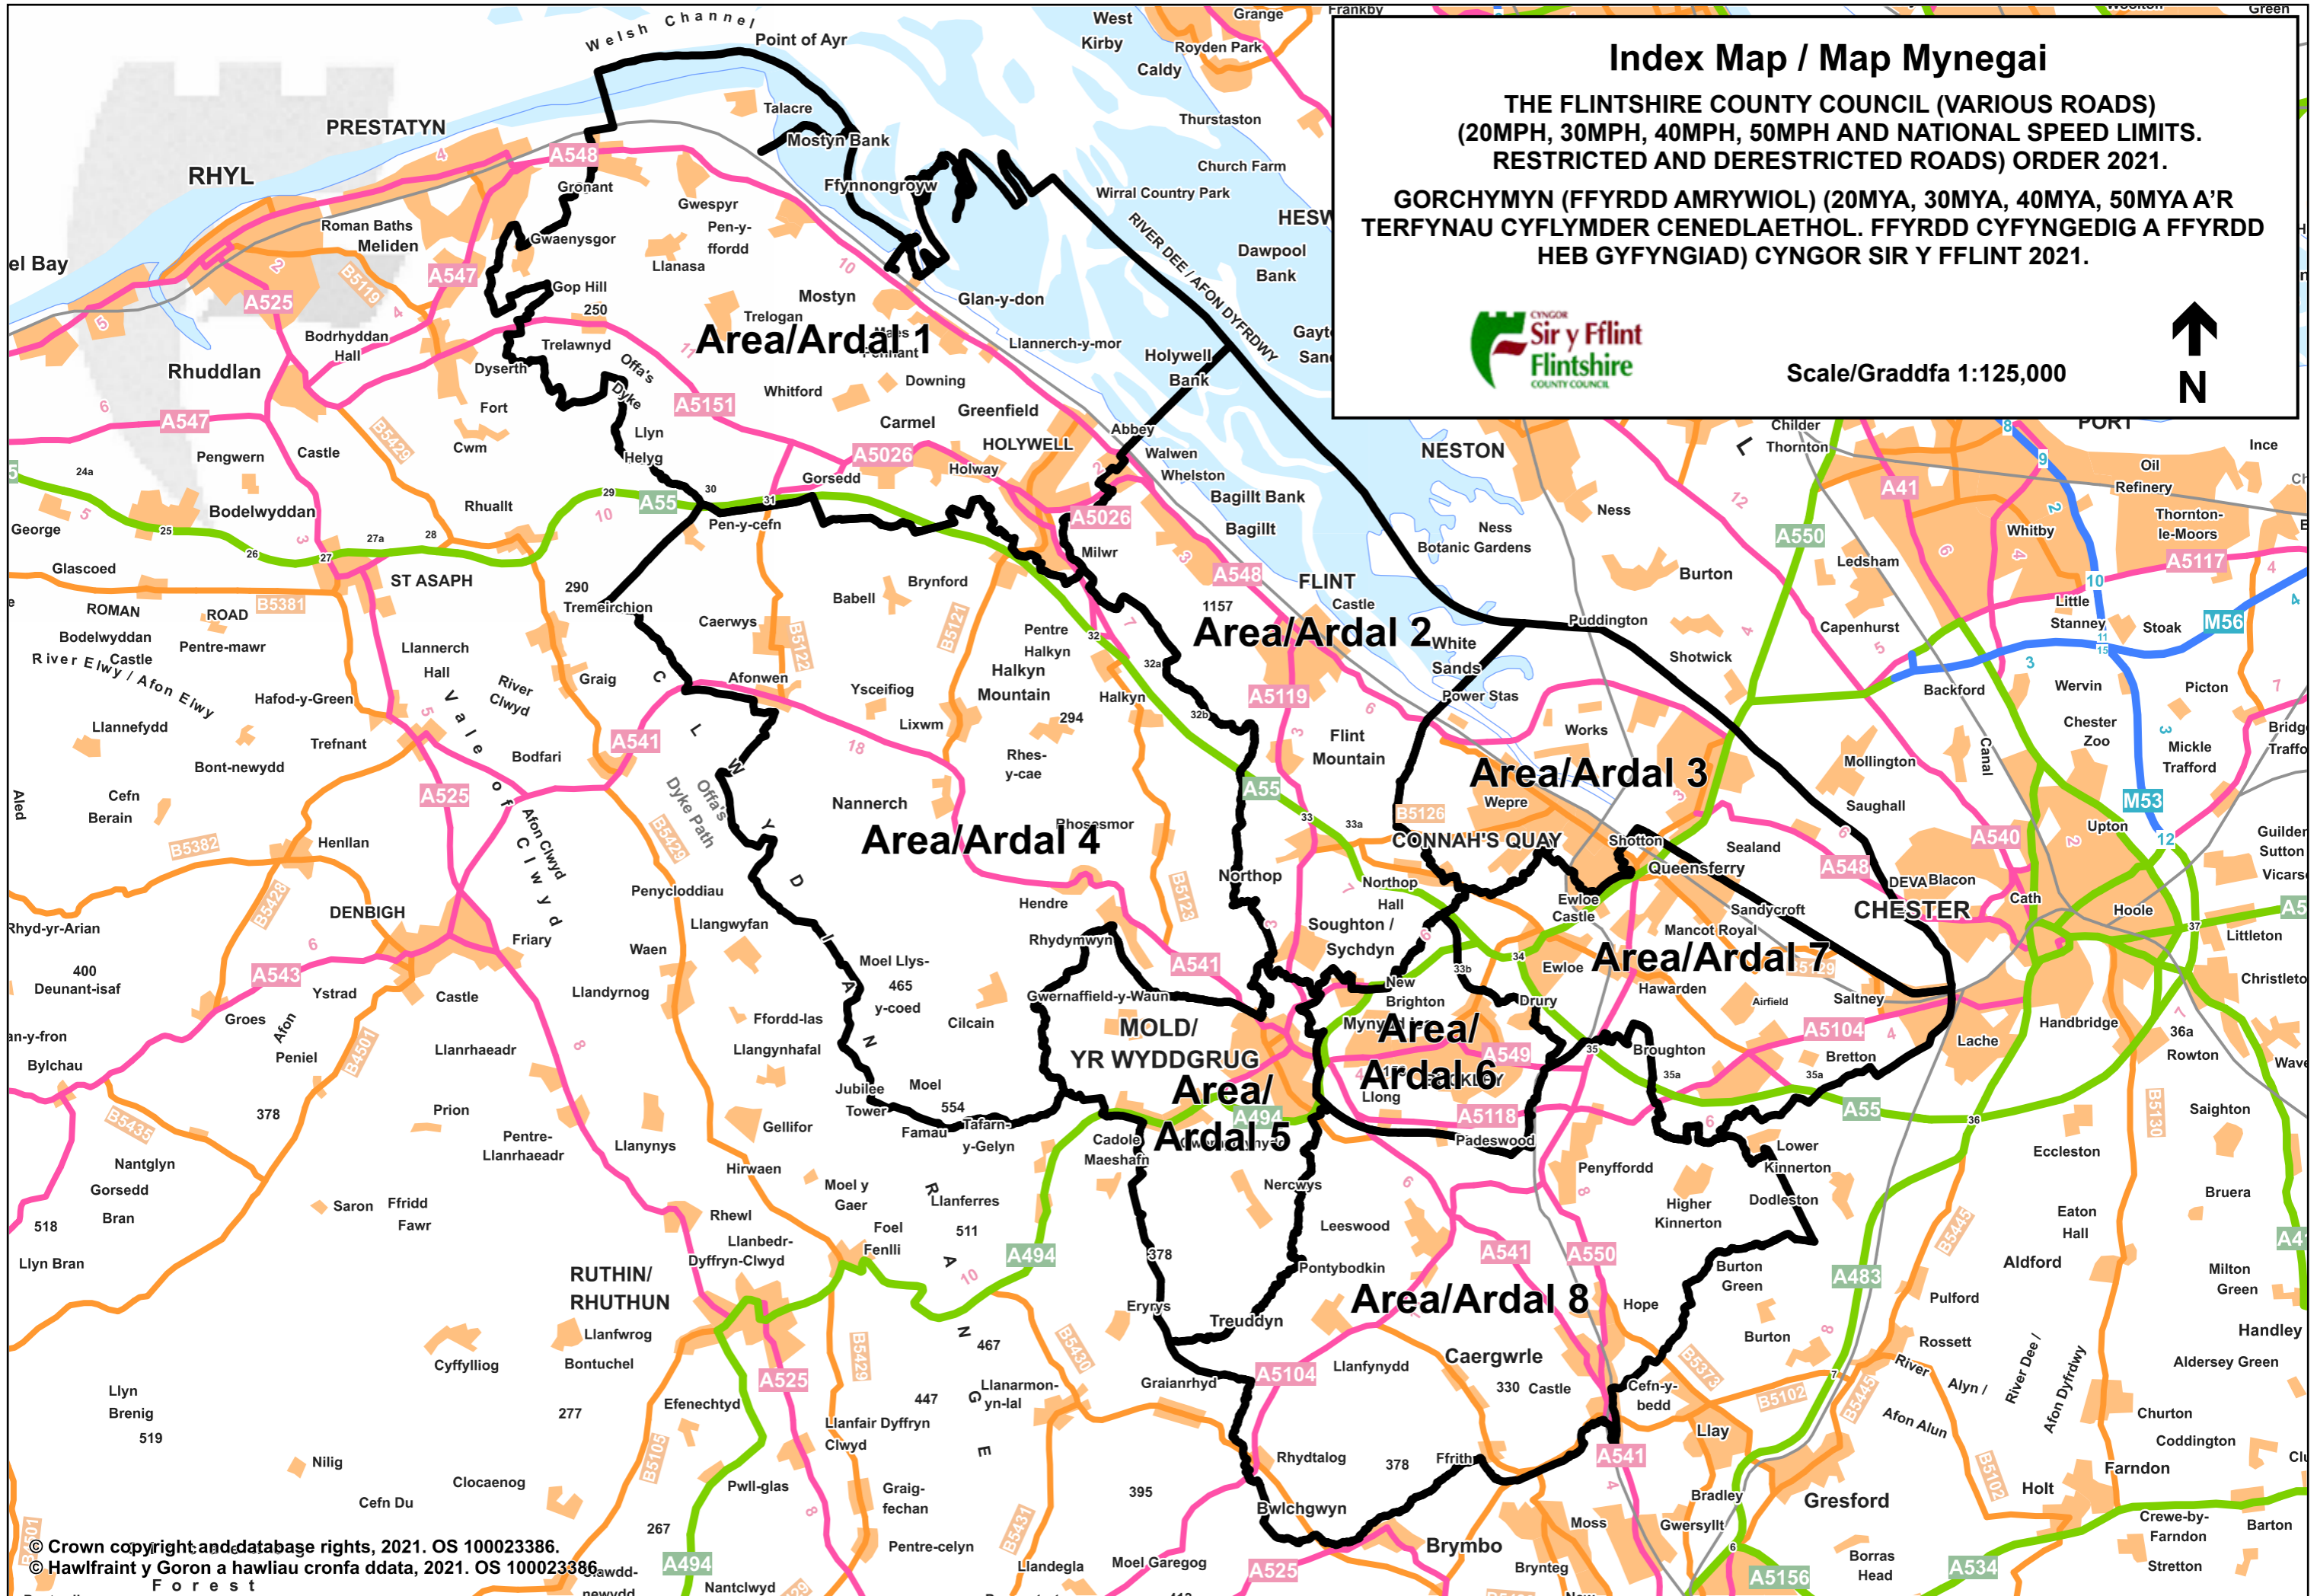

Index Map / Map Mynegai

THE FLINTSHIRE COUNTY COUNCIL (VARIOUS ROADS)
(20MPH, 30MPH, 40MPH, 50MPH AND NATIONAL SPEED LIMITS.
RESTRICTED AND DERESTRICTED ROADS) ORDER 2021.

GORCHYMYN (FFYRDD AMRYWIOL) (20MYA, 30MYA, 40MYA, 50MYA A'R
TERFYNAU CYFLYMDER CENEDLAETHOL. FFYRDD CYFYNGEDIG A FFYRDD
HEB GYFYNGIAD) CYNGOR SIR Y FFLINT 2021.

Scale/Graddfa 1:125,000