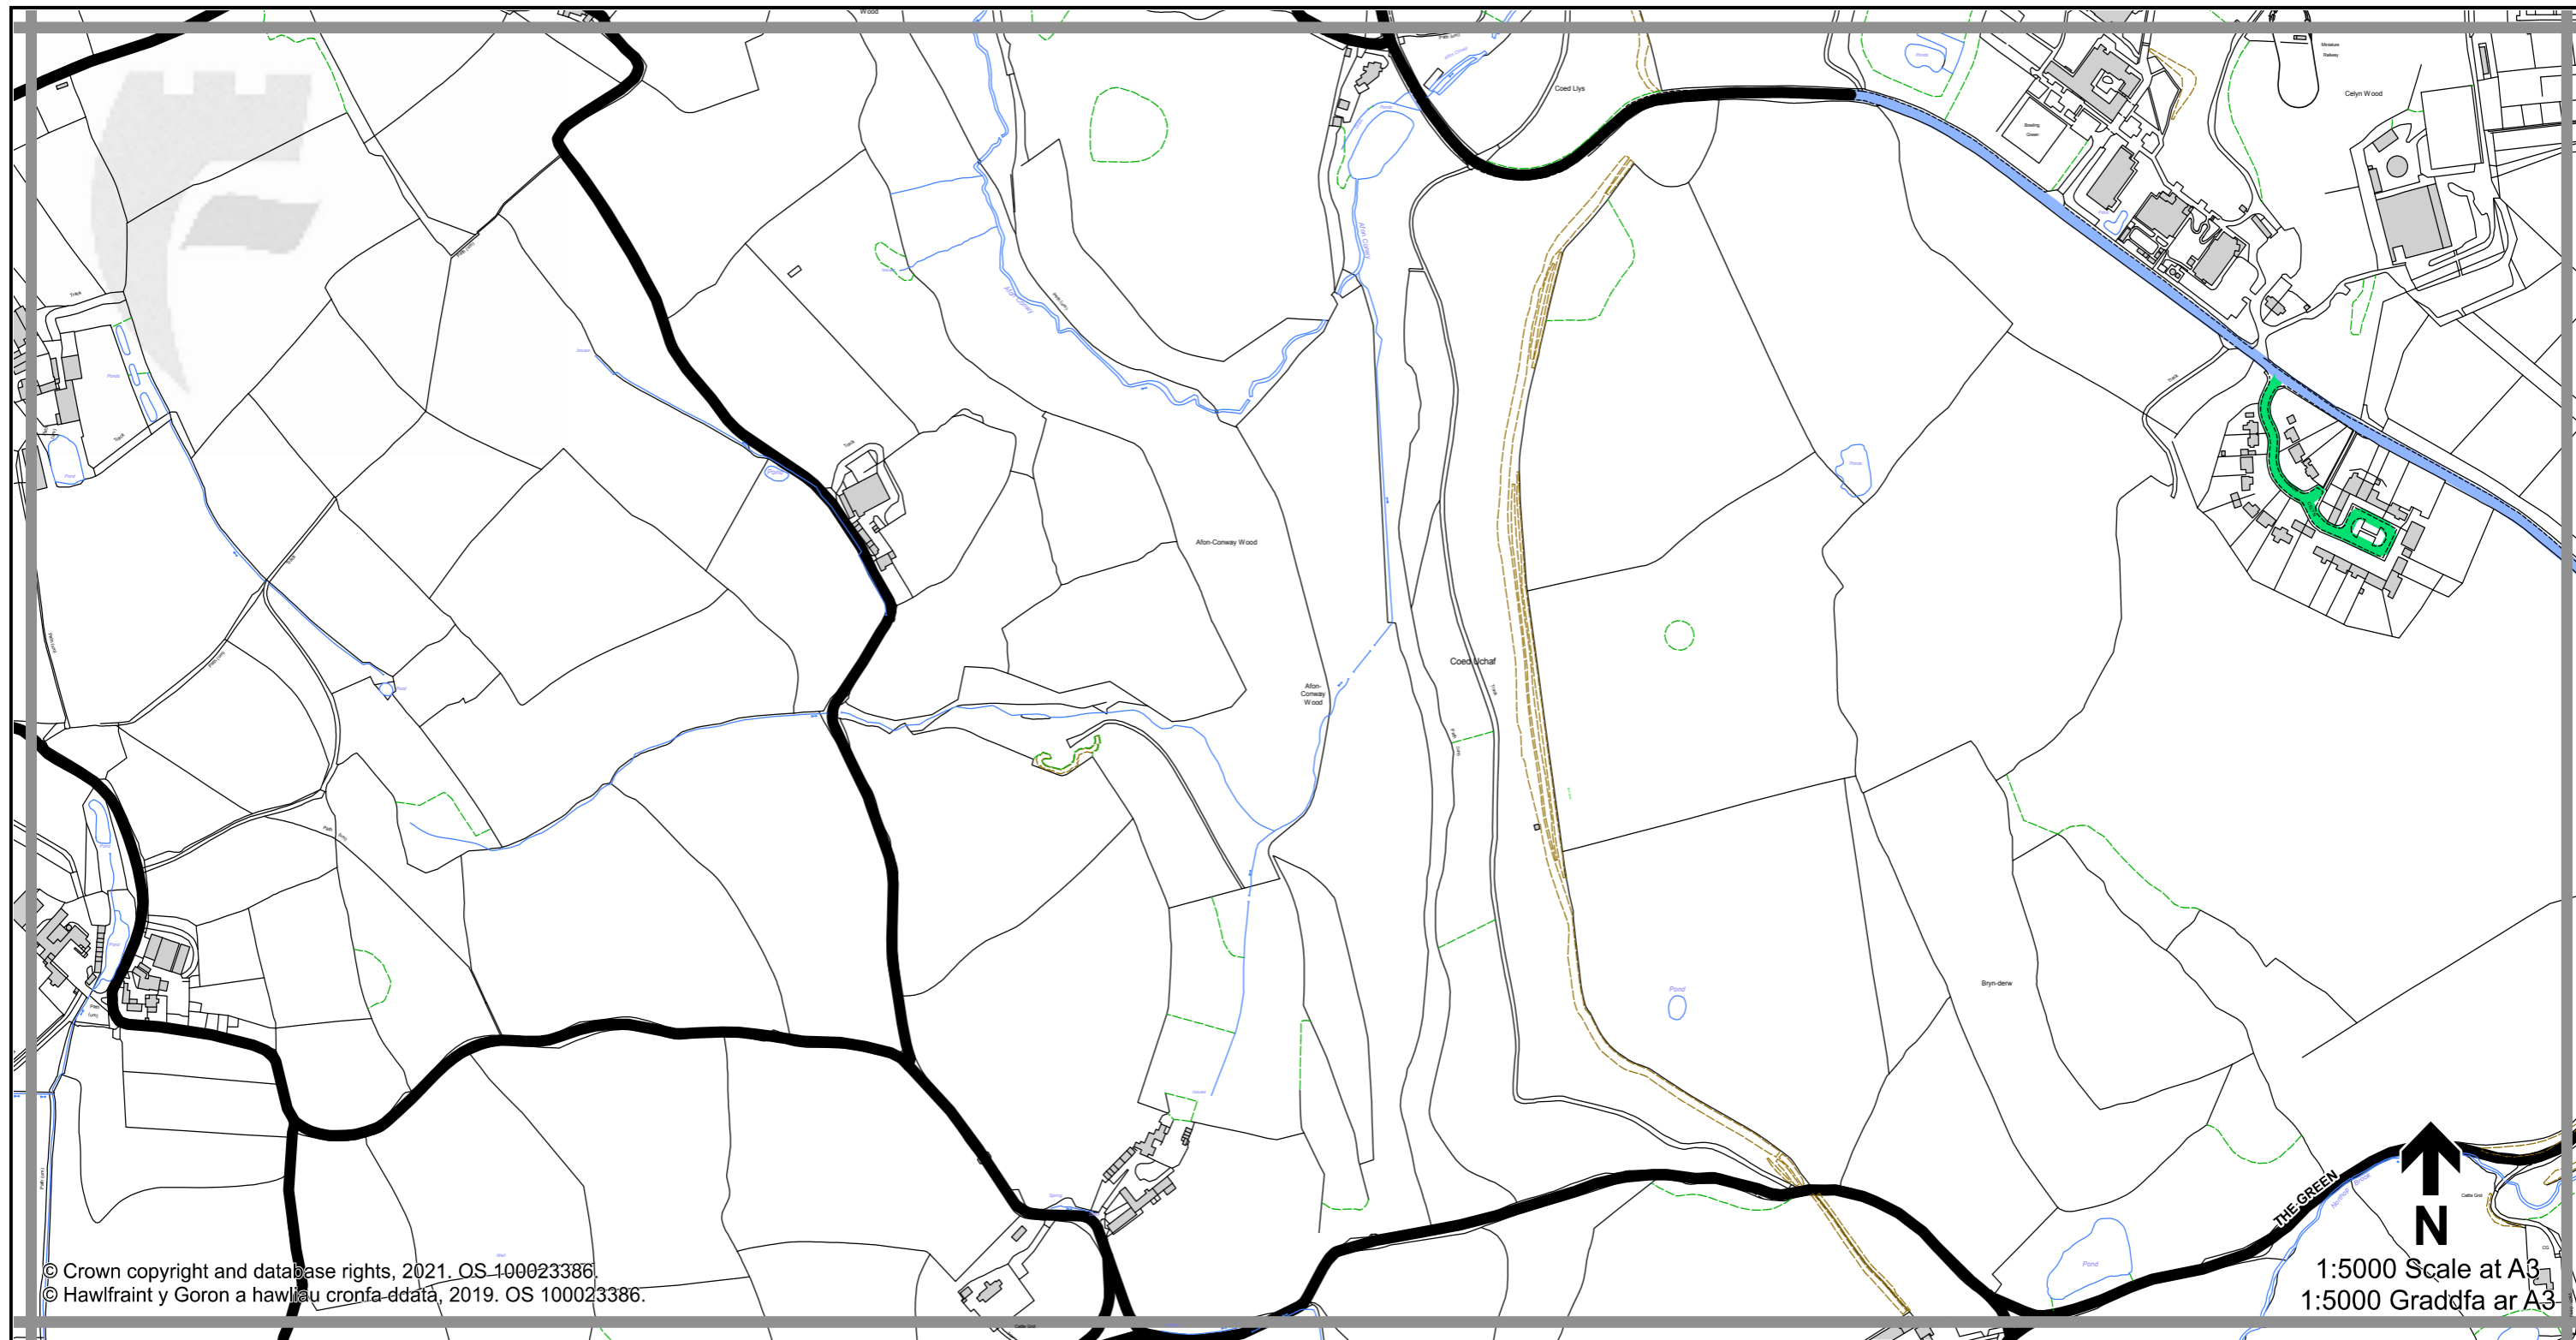

© Crown copyright and database rights, 2021. OS 100023386.
© Hawlfraint y Goron a hawliau cronfa-ddata, 2019. OS 100023386.

1:5000 Scale at A3
1:5000 Graddfa ar A3

Legend / Eglurhad

- 20 mph / mya
- Restricted Road' (30mph)
  Ffordd Gyfyngedig (30mya)
- 30 mph by Order
  30 mya drwy Orchymyn
- 40 mph / mya
- 50 mph / mya
- National Speed Limit applies
  Terfyn Cyflymder Cenedlaethol yn berthnasol
- Derestricted by Order (National Speed Limit applies)
  Heb Gyfyngiad drwy Orchymyn (Terfyn Cyflymder Cenedlaethol yn berthnasol)
- Roads subject to separate Orders
  Ffyrdd sy'n destun Gorchmynion ar wahân
- County Boundary / Ffin y Sir

THE FLINTSHIRE COUNTY COUNCIL (VARIOUS ROADS) (20MPH, 30MPH, 40MPH, 50MPH AND NATIONAL SPEED LIMITS. RESTRICTED AND DERESTRICTED ROADS) ORDER 2021.
GORCHYMYN (FFYRDD AMRYWIOL) (20MYA, 30MYA, 40MYA, 50MYA A'R TERFYNAU CYFLYMDER CENEDLAETHOL. FFYRDD CYFYNGEDIG A FFYRDD HEB GYFYNGIAD) CYNGOR SIR Y FFLINT 2021.

Sheet
I16
Dalen

Sheet Revision Number:
Rhif Adolgiad Y Ddalen: 1
Sheet Active from:
Dalen yn weithredol o: 03/09/2021