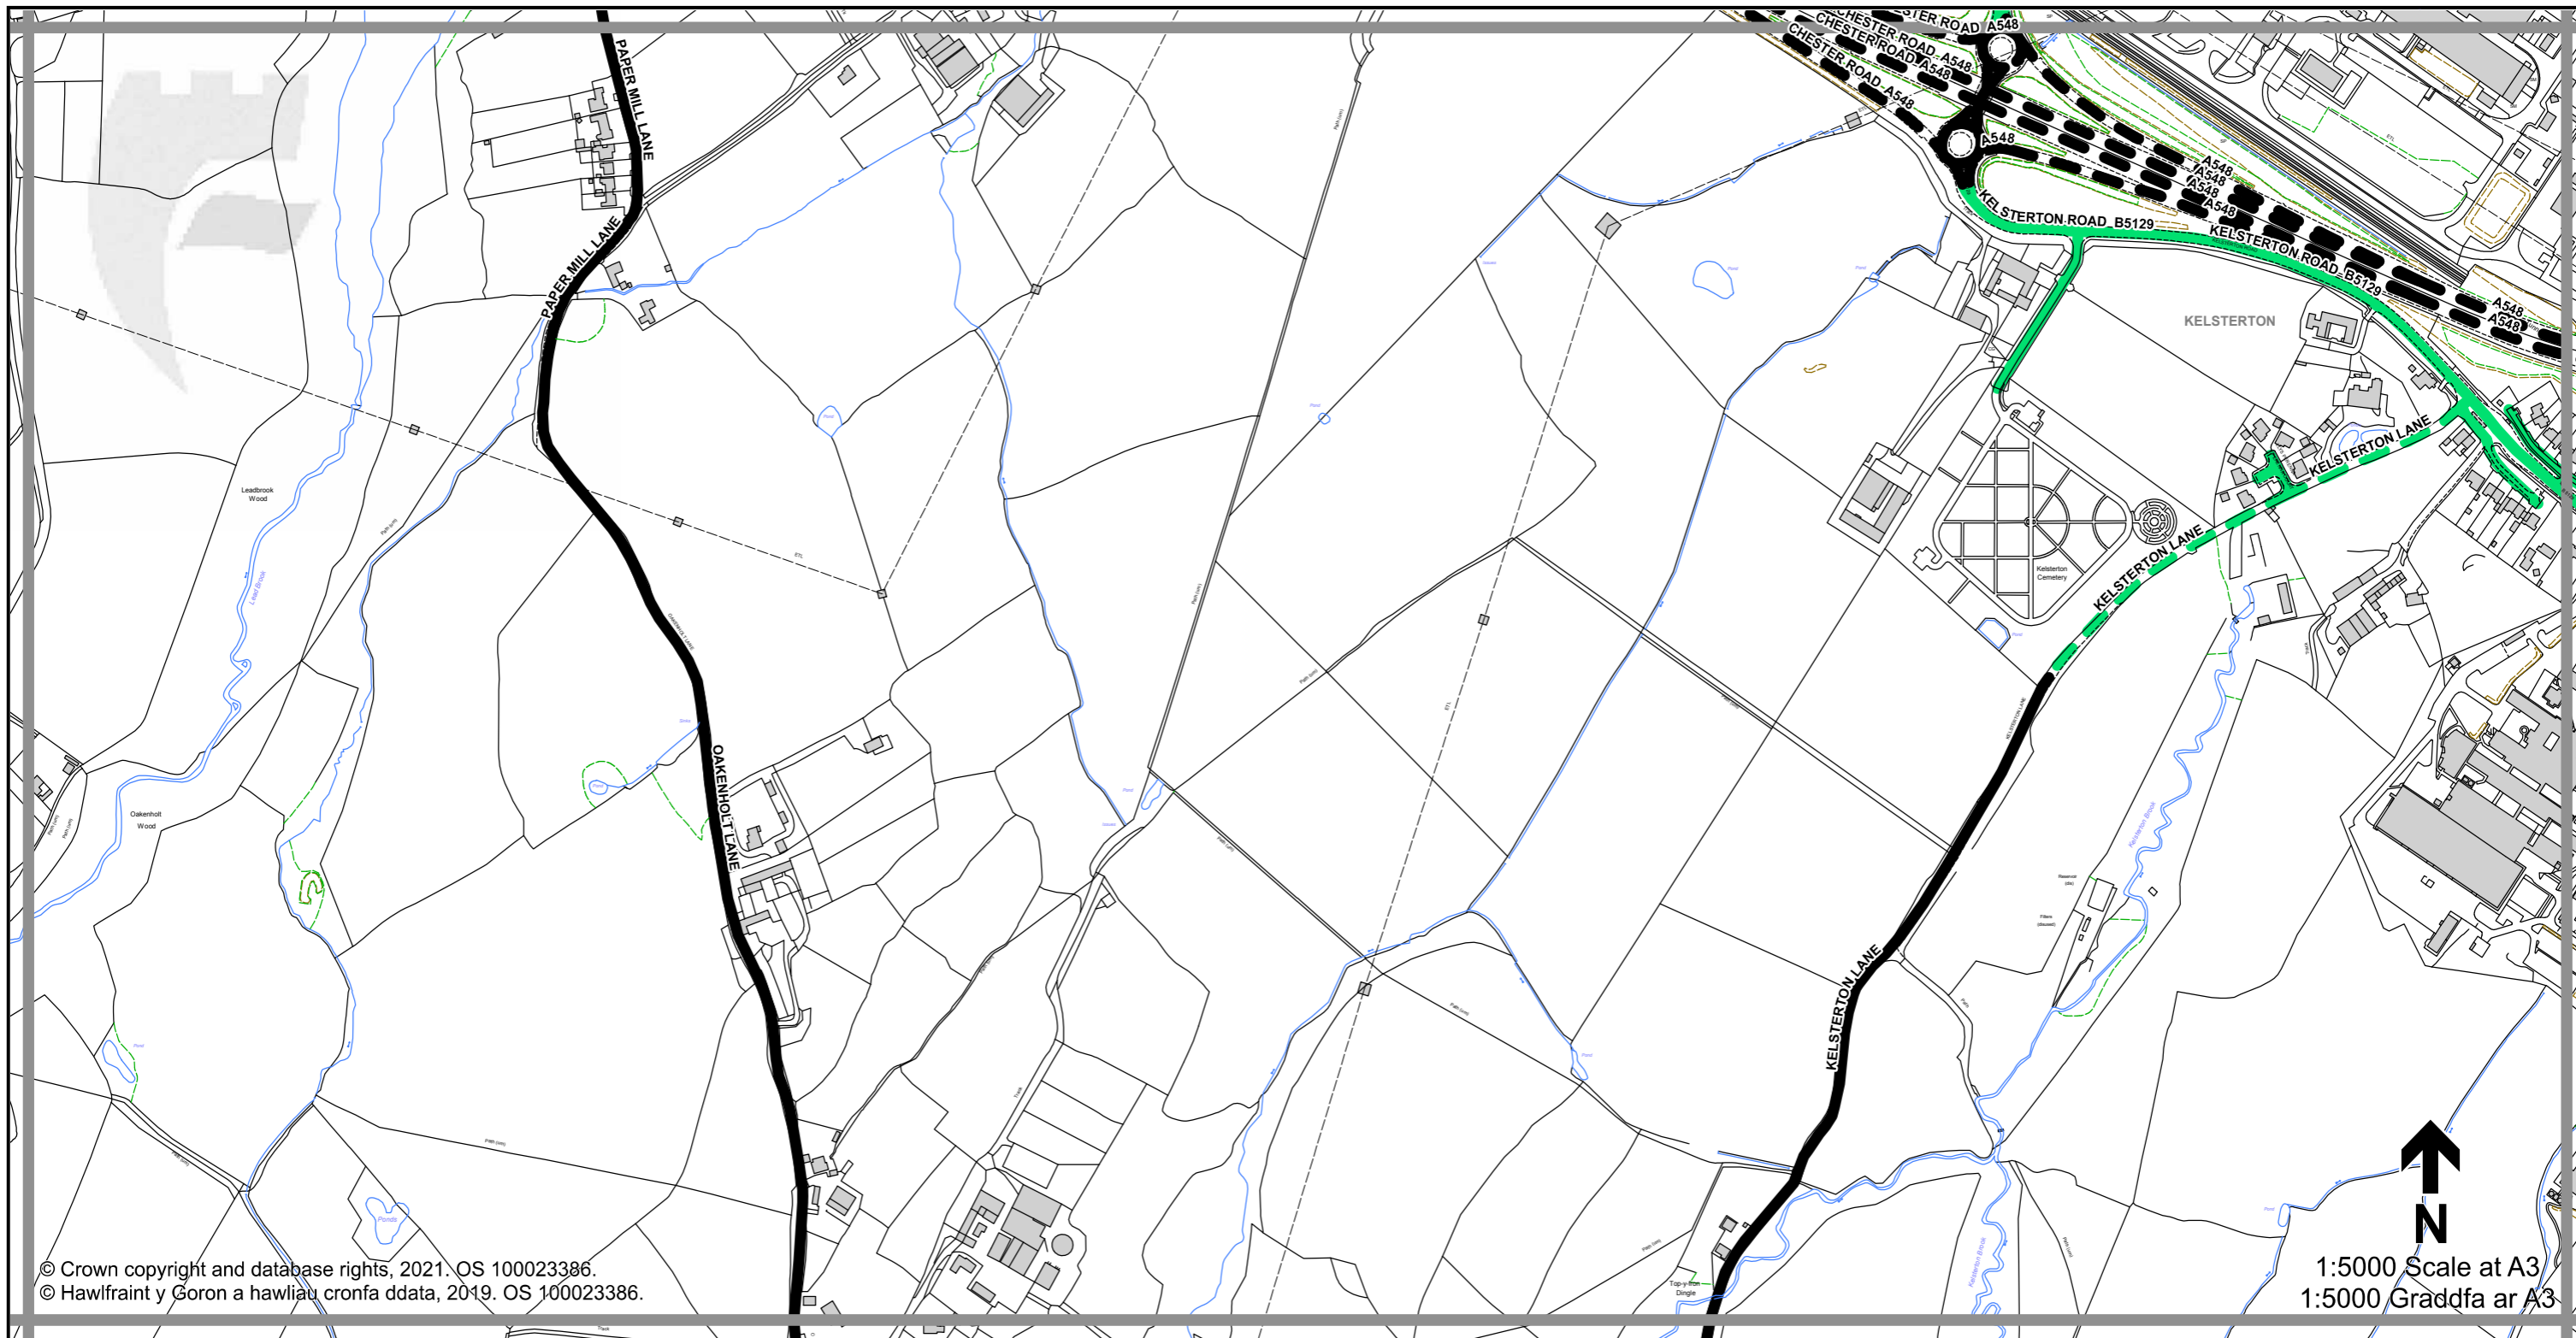

© Crown copyright and database rights, 2021. OS 100023386.
© Hawlfraint y Goron a hawliau cronfa ddata, 2019. OS 100023386.

1:5000 Scale at A3
1:5000 Graddfa ar A3

Legend / Eglurhad

- 20 mph / mya
- Restricted Road' (30mph)
  Ffordd Gyfyngedig (30mya)
- 30 mph by Order
  30 mya drwy Orchymyn
- 40 mph / mya
- 50 mph / mya
- National Speed Limit applies
  Terfyn Cyflymder Cenedlaethol yn berthnasol
- Derestricted by Order (National Speed Limit applies)
  Heb Gyfyngiad drwy Orchymyn (Terfyn Cyflymder Cenedlaethol yn berthnasol)
- Roads subject to separate Orders
  Ffyrdd sy'n destun Gorchmynion ar wahân
- County Boundary / Ffin y Sir

THE FLINTSHIRE COUNTY COUNCIL (VARIOUS ROADS) (20MPH, 30MPH, 40MPH, 50MPH AND NATIONAL SPEED LIMITS. RESTRICTED AND DERESTRICTED ROADS) ORDER 2021.

GORCHYMYN (FFYRDD AMRYWIOL) (20MYA, 30MYA, 40MYA, 50MYA A'R TERFYNAU CYFLYMDER CENEDLAETHOL. FFYRDD CYFYNGEDIG A FFYRDD HEB GYFYNGIAD) CYNGOR SIR Y FFLINT 2021.

**Sheet
K18
Dalen**

Sheet Revision Number:
Rhif Adolgiad Y Ddalen: **1**
Sheet Active from:
Dalen yn weithredol o: **03/09/2021**