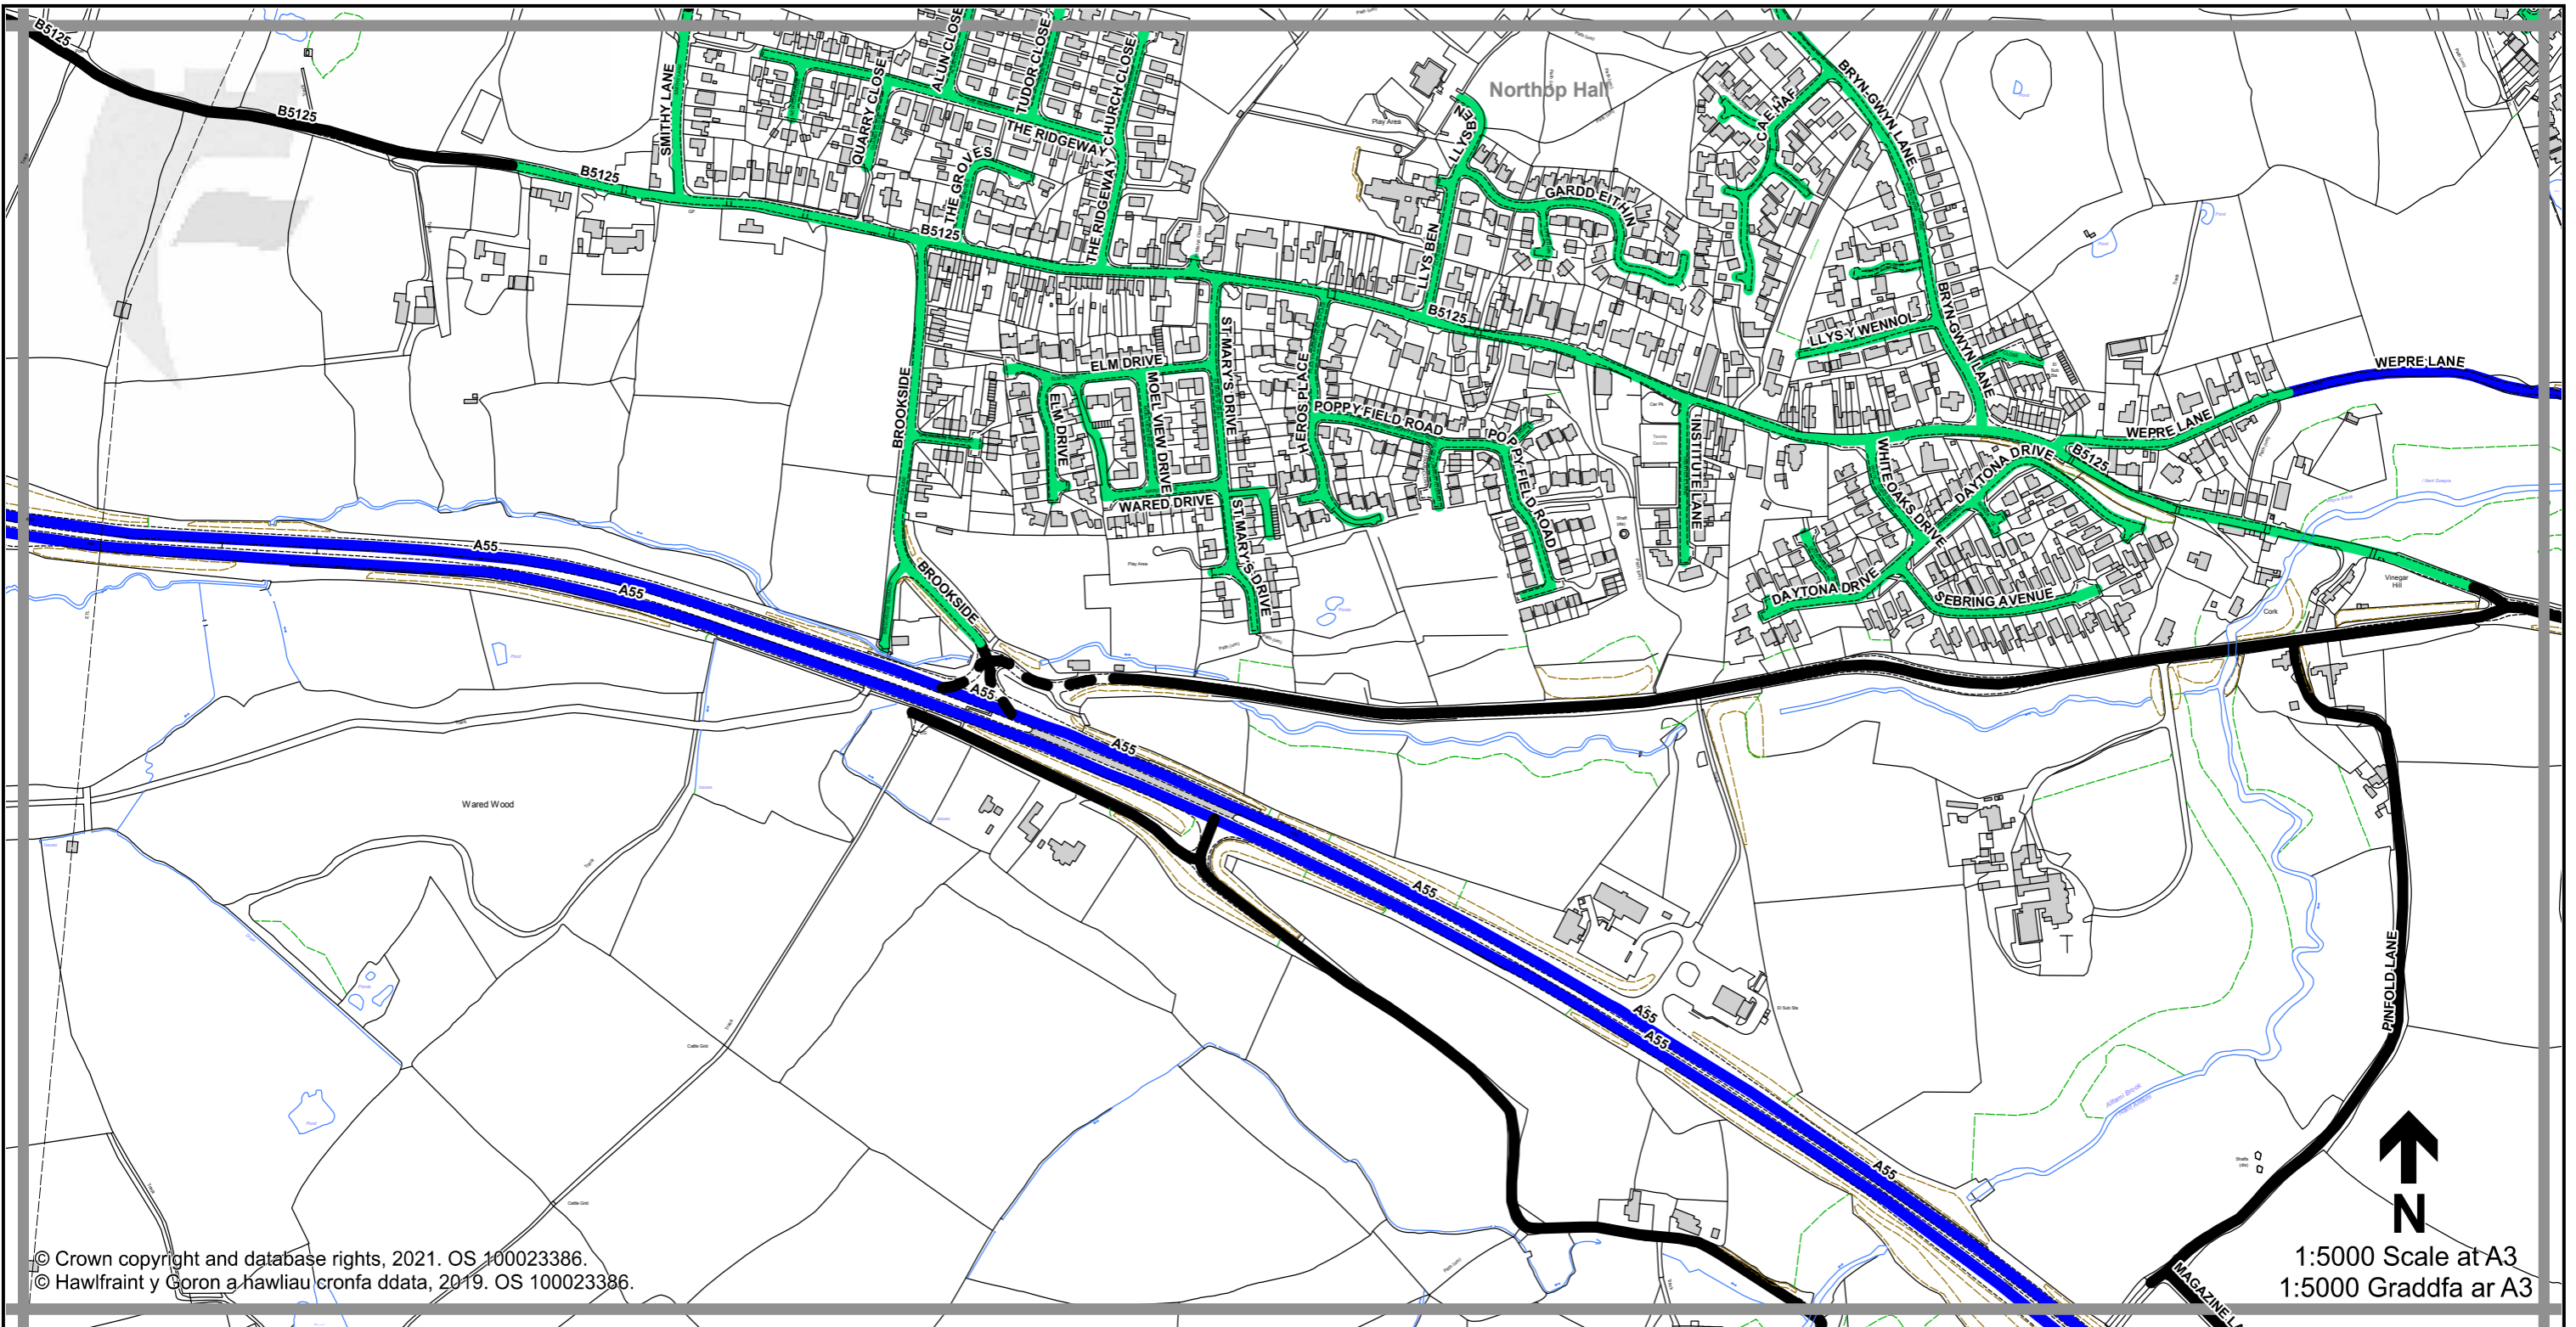

© Crown copyright and database rights, 2021. OS 100023386.
© Hawlfraint y Goron a hawliau cronfa ddata, 2019. OS 100023386.

1:5000 Scale at A3
1:5000 Graddfa ar A3

Legend / Eglurhad

- 20 mph / mya
- Restricted Road' (30mph)
  Ffordd Gyfyngedig (30mya)
- 30 mph by Order
  30 mya drwy Orchymyn
- 40 mph / mya
- 50 mph / mya
- National Speed Limit applies
  Terfyn Cyflymder Cenedlaethol yn berthnasol
- Derestricted by Order (National Speed Limit applies)
  Heb Gyfyngiad drwy Orchymyn (Terfyn Cyflymder Cenedlaethol yn berthnasol)
- Roads subject to separate Orders
  Ffyrdd sy'n destun Gorchmynion ar wahân
- County Boundary / Ffin y Sir

THE FLINTSHIRE COUNTY COUNCIL (VARIOUS ROADS) (20MPH, 30MPH, 40MPH, 50MPH AND NATIONAL SPEED LIMITS. RESTRICTED AND DERESTRICTED ROADS) ORDER 2021.

GORCHYMYN (FFYRDD AMRYWIOL) (20MYA, 30MYA, 40MYA, 50MYA A'R TERFYNAU CYFLYMDER CENEDLAETHOL. FFYRDD CYFYNGEDIG A FFYRDD HEB GYFYNGIAD) CYNGOR SIR Y FFLINT 2021.

**Sheet
K15
Dalen**

Sheet Revision Number:
Rhif Adolgiad Y Ddalen: **1**
Sheet Active from:
Dalen yn weithredol o: **03/09/2021**