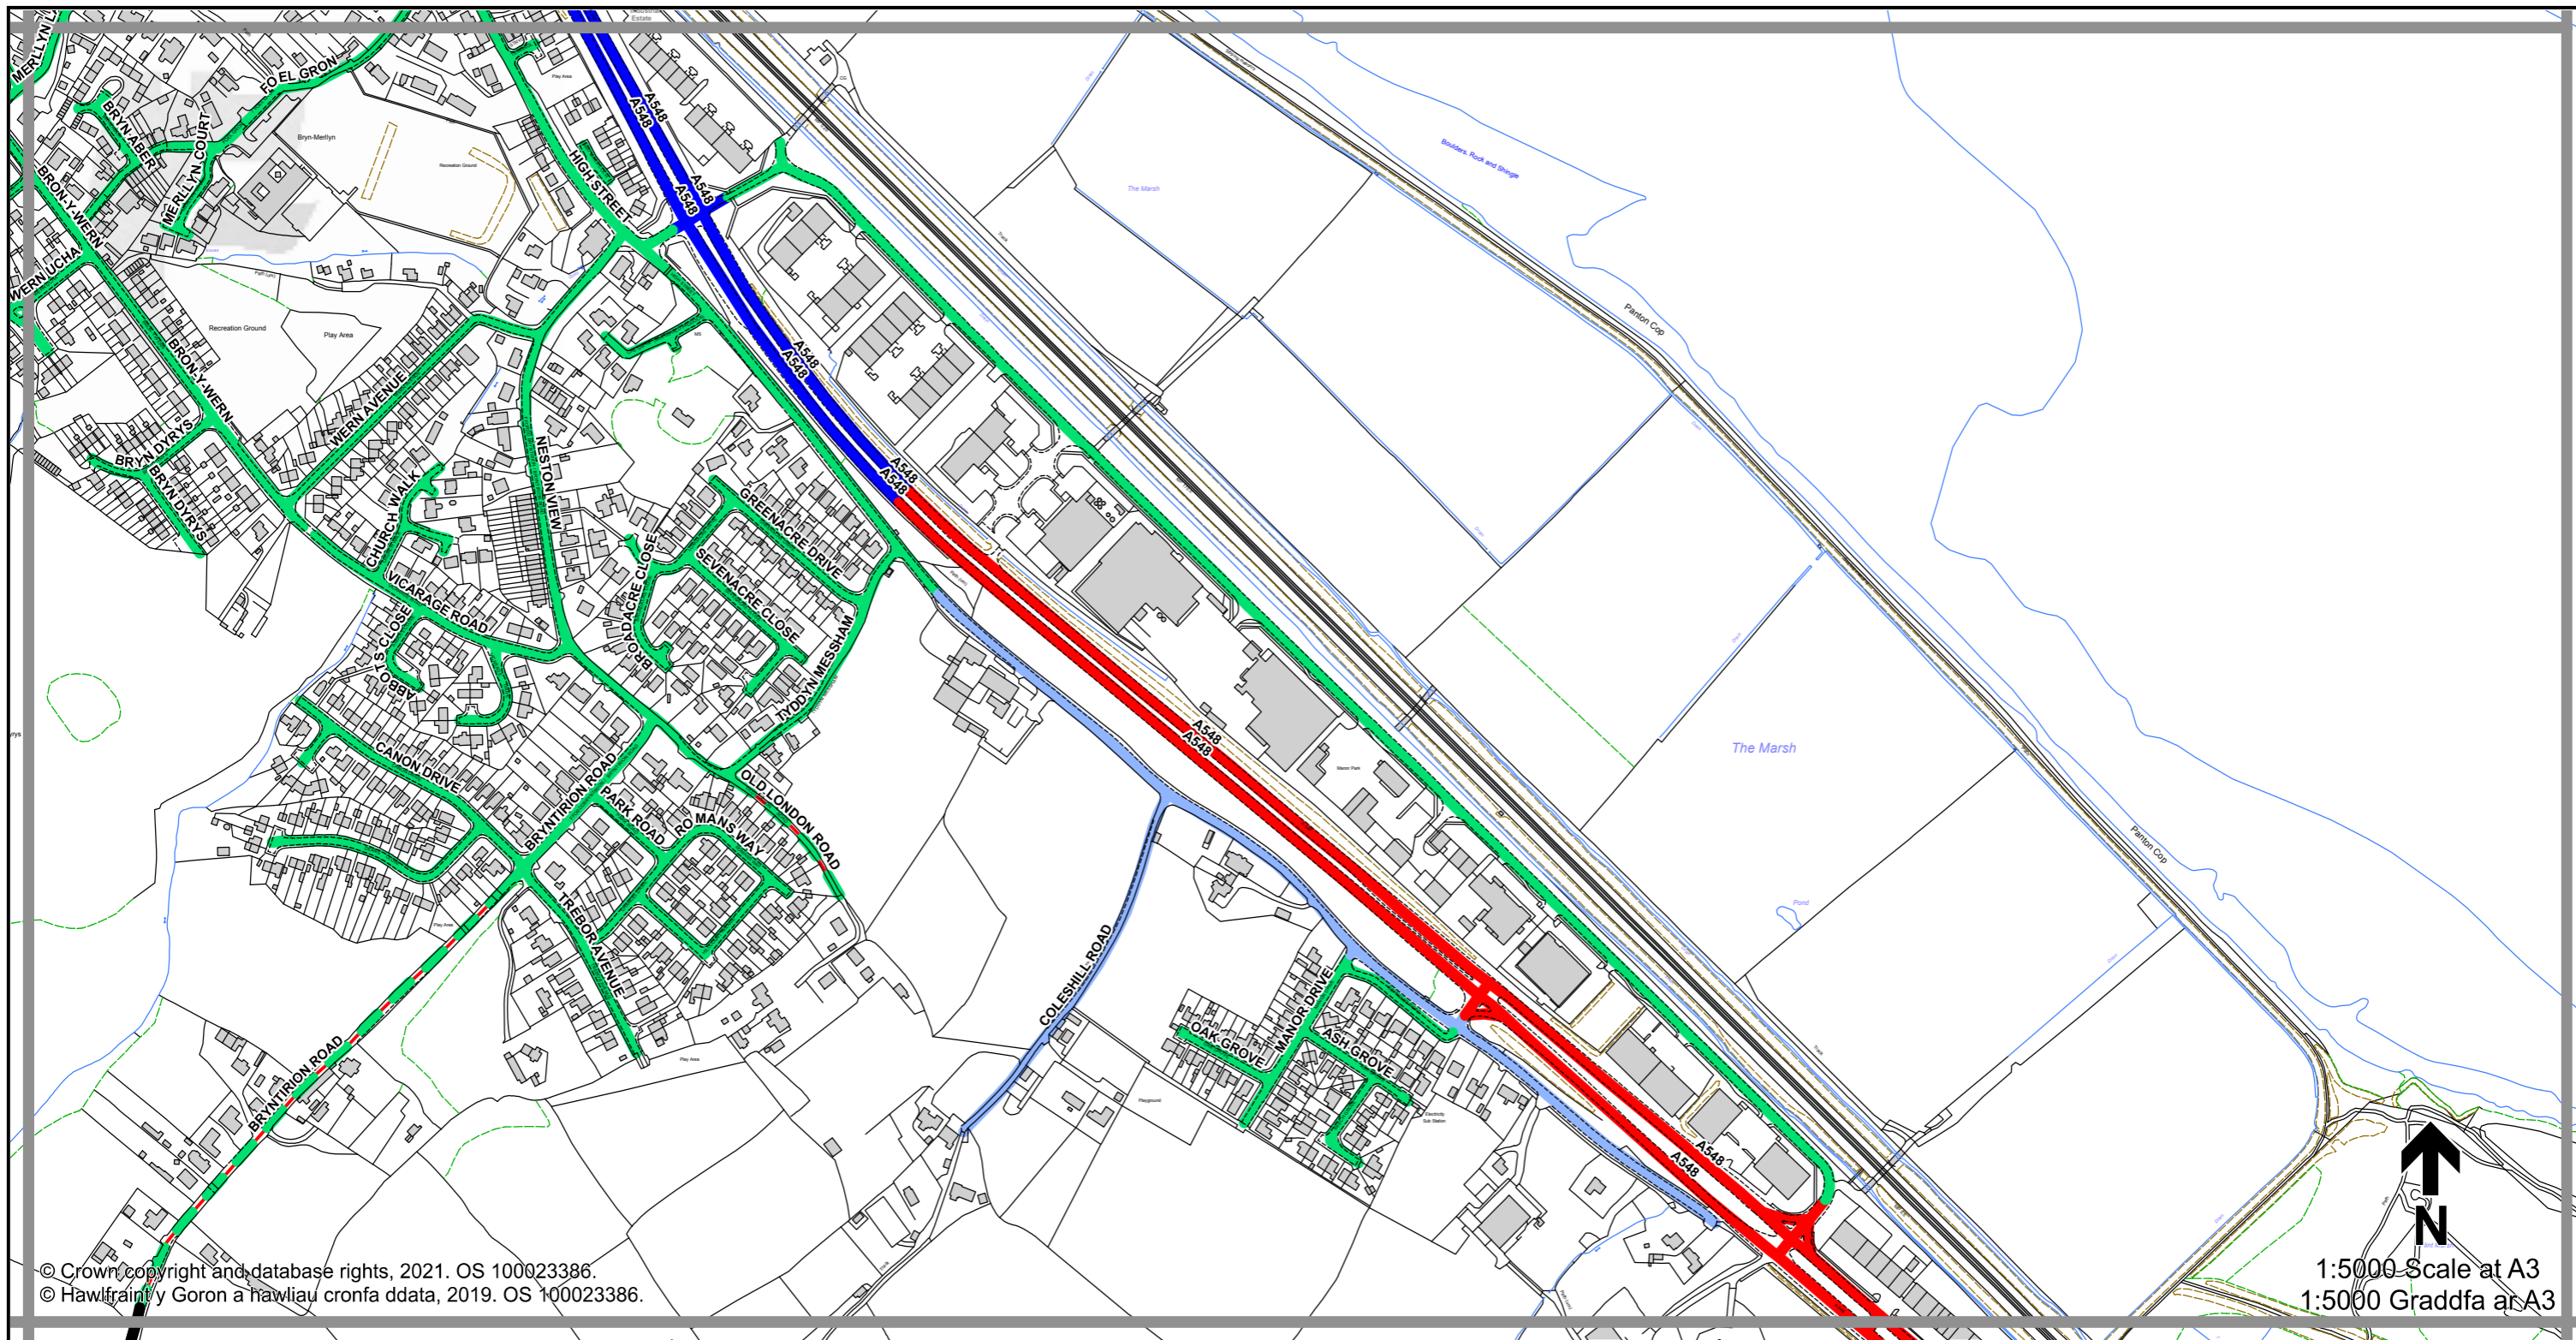

© Crown copyright and database rights, 2021. OS 100023386.
© Hawlfraint y Goron a hawliau cronfa ddata, 2019. OS 100023386.

1:5000 Scale at A3
1:5000 Graddfa ar A3

Legend / Eglurhad

- 20 mph / mya
- Restricted Road' (30mph)
  Ffordd Gyfyngedig (30mya)
- 30 mph by Order
  30 mya drwy Orchymyn
- 40 mph / mya
- 50 mph / mya
- National Speed Limit applies
  Terfyn Cyflymder Cenedlaethol yn berthnasol
- Derestricted by Order (National Speed Limit applies)
  Heb Gyfyngiad drwy Orchymyn (Terfyn Cyflymder Cenedlaethol yn berthnasol)
- Roads subject to separate Orders
  Ffyrdd sy'n destun Gorchymynion ar wahân
- County Boundary / Ffin y Sir

THE FLINTSHIRE COUNTY COUNCIL (VARIOUS ROADS) (20MPH, 30MPH, 40MPH, 50MPH AND NATIONAL SPEED LIMITS. RESTRICTED AND DERESTRICTED ROADS) ORDER 2021.

GORCHYMYN (FFYRDD AMRYWIOL) (20MYA, 30MYA, 40MYA, 50MYA A'R TERFYNAU CYFLYMDER CENEDLAETHOL. FFYRDD CYFYNGEDIG A FFYRDD HEB GYFYNGIAD) CYNGOR SIR Y FFLINT 2021.

Sheet
122
Dalen

Sheet Revision Number:
Rhif Adolgiad Y Ddalen: **1**
Sheet Active from:
Dalen yn weithredol o: **03/09/2021**