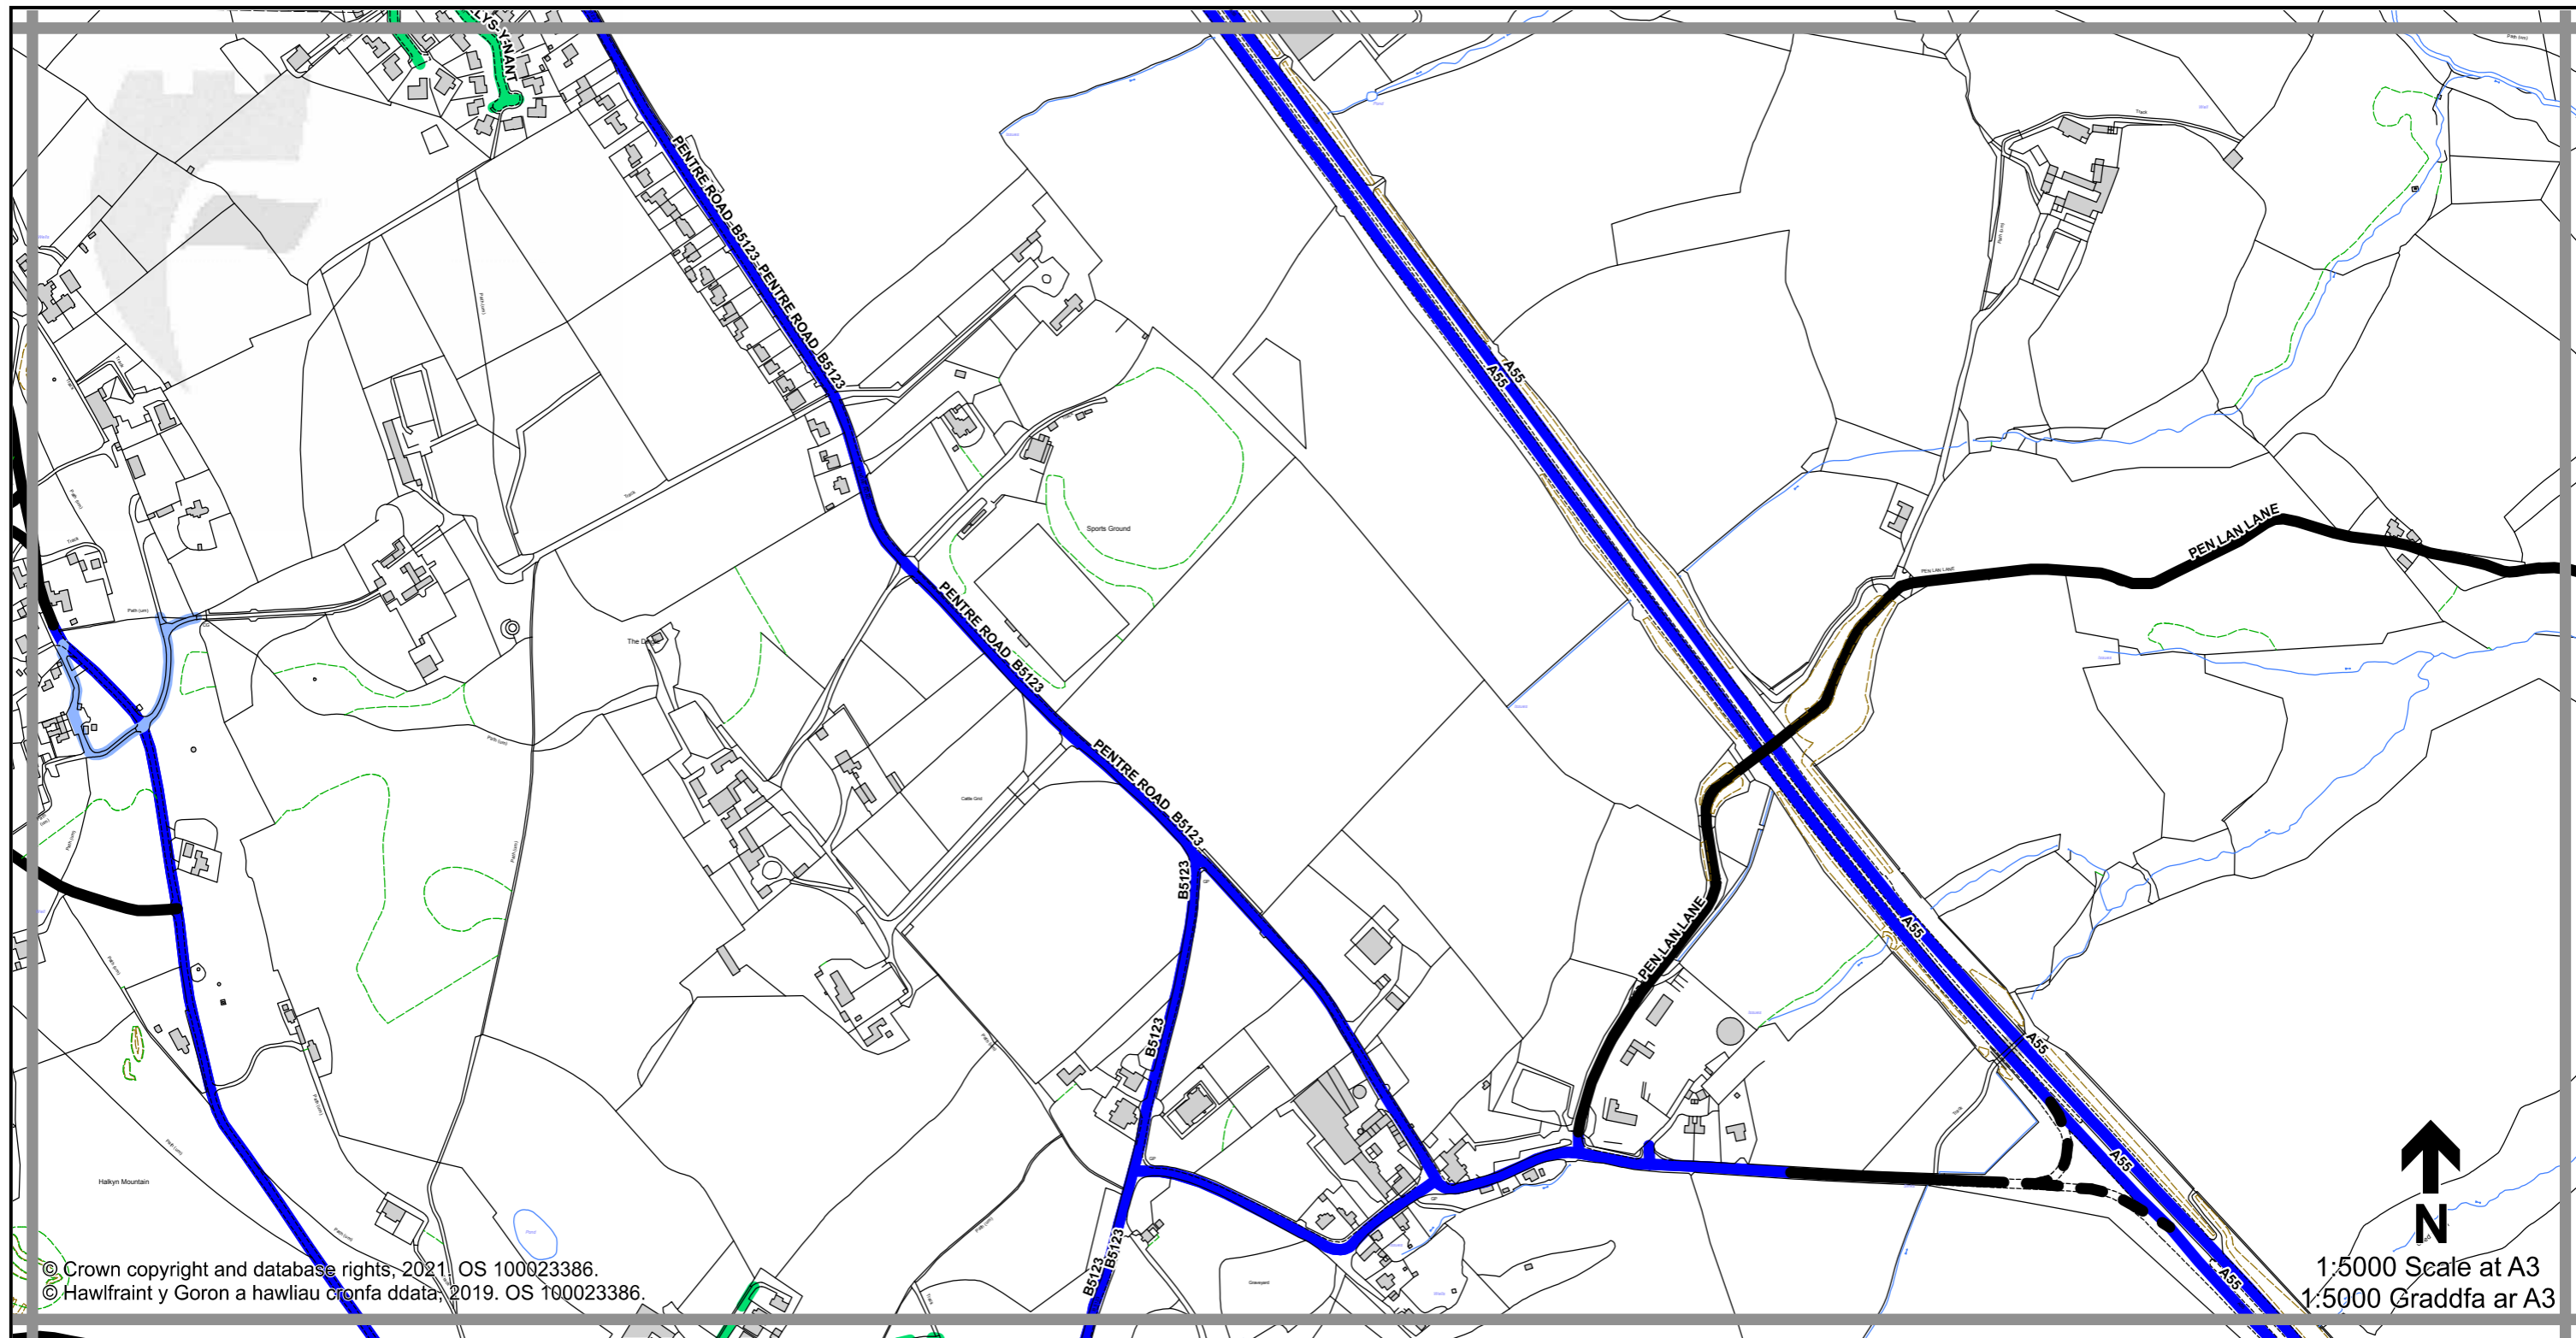

© Crown copyright and database rights, 2021. OS 100023386.
© Hawlfraint y Goron a hawliau cronfa ddata, 2019. OS 100023386.

Legend / Eglurhad

- 20 mph / mya
- Restricted Road' (30mph)
  Ffordd Gyfyngedig (30mya)
- 30 mph by Order
  30 mya drwy Orchymyn
- 40 mph / mya
- 50 mph / mya
- National Speed Limit applies
  Terfyn Cyflymder Cenedlaethol yn berthnasol
- Derestricted by Order (National Speed Limit applies)
  Heb Gyfyngiad drwy Orchymyn (Terfyn Cyflymder Cenedlaethol yn berthnasol)
- Roads subject to separate Orders
  Ffyrdd sy'n destun Gorchmynion ar wahân
- County Boundary / Ffin y Sir

**THE FLINTSHIRE COUNTY COUNCIL (VARIOUS ROADS)
(20MPH, 30MPH, 40MPH, 50MPH AND NATIONAL SPEED LIMITS.
RESTRICTED AND DERESTRICTED ROADS) ORDER 2021.**

**GORCHYMYN (FFYRDD AMRYWIOL) (20MYA, 30MYA, 40MYA,
50MYA A'R TERFYNAU CYFLYMDER CENEDLAETHOL.
FFYRDD CYFYNGEDIG A FFYRDD HEB GYFYNGIAD)
CYNGOR SIR Y FFLINT 2021.**

**Sheet
H19
Dalen**

**Sheet Revision Number:
Rhif Adolgiad Y Ddalen: 1**
**Sheet Active from:
Dalen yn weithredol o: 03/09/2021**