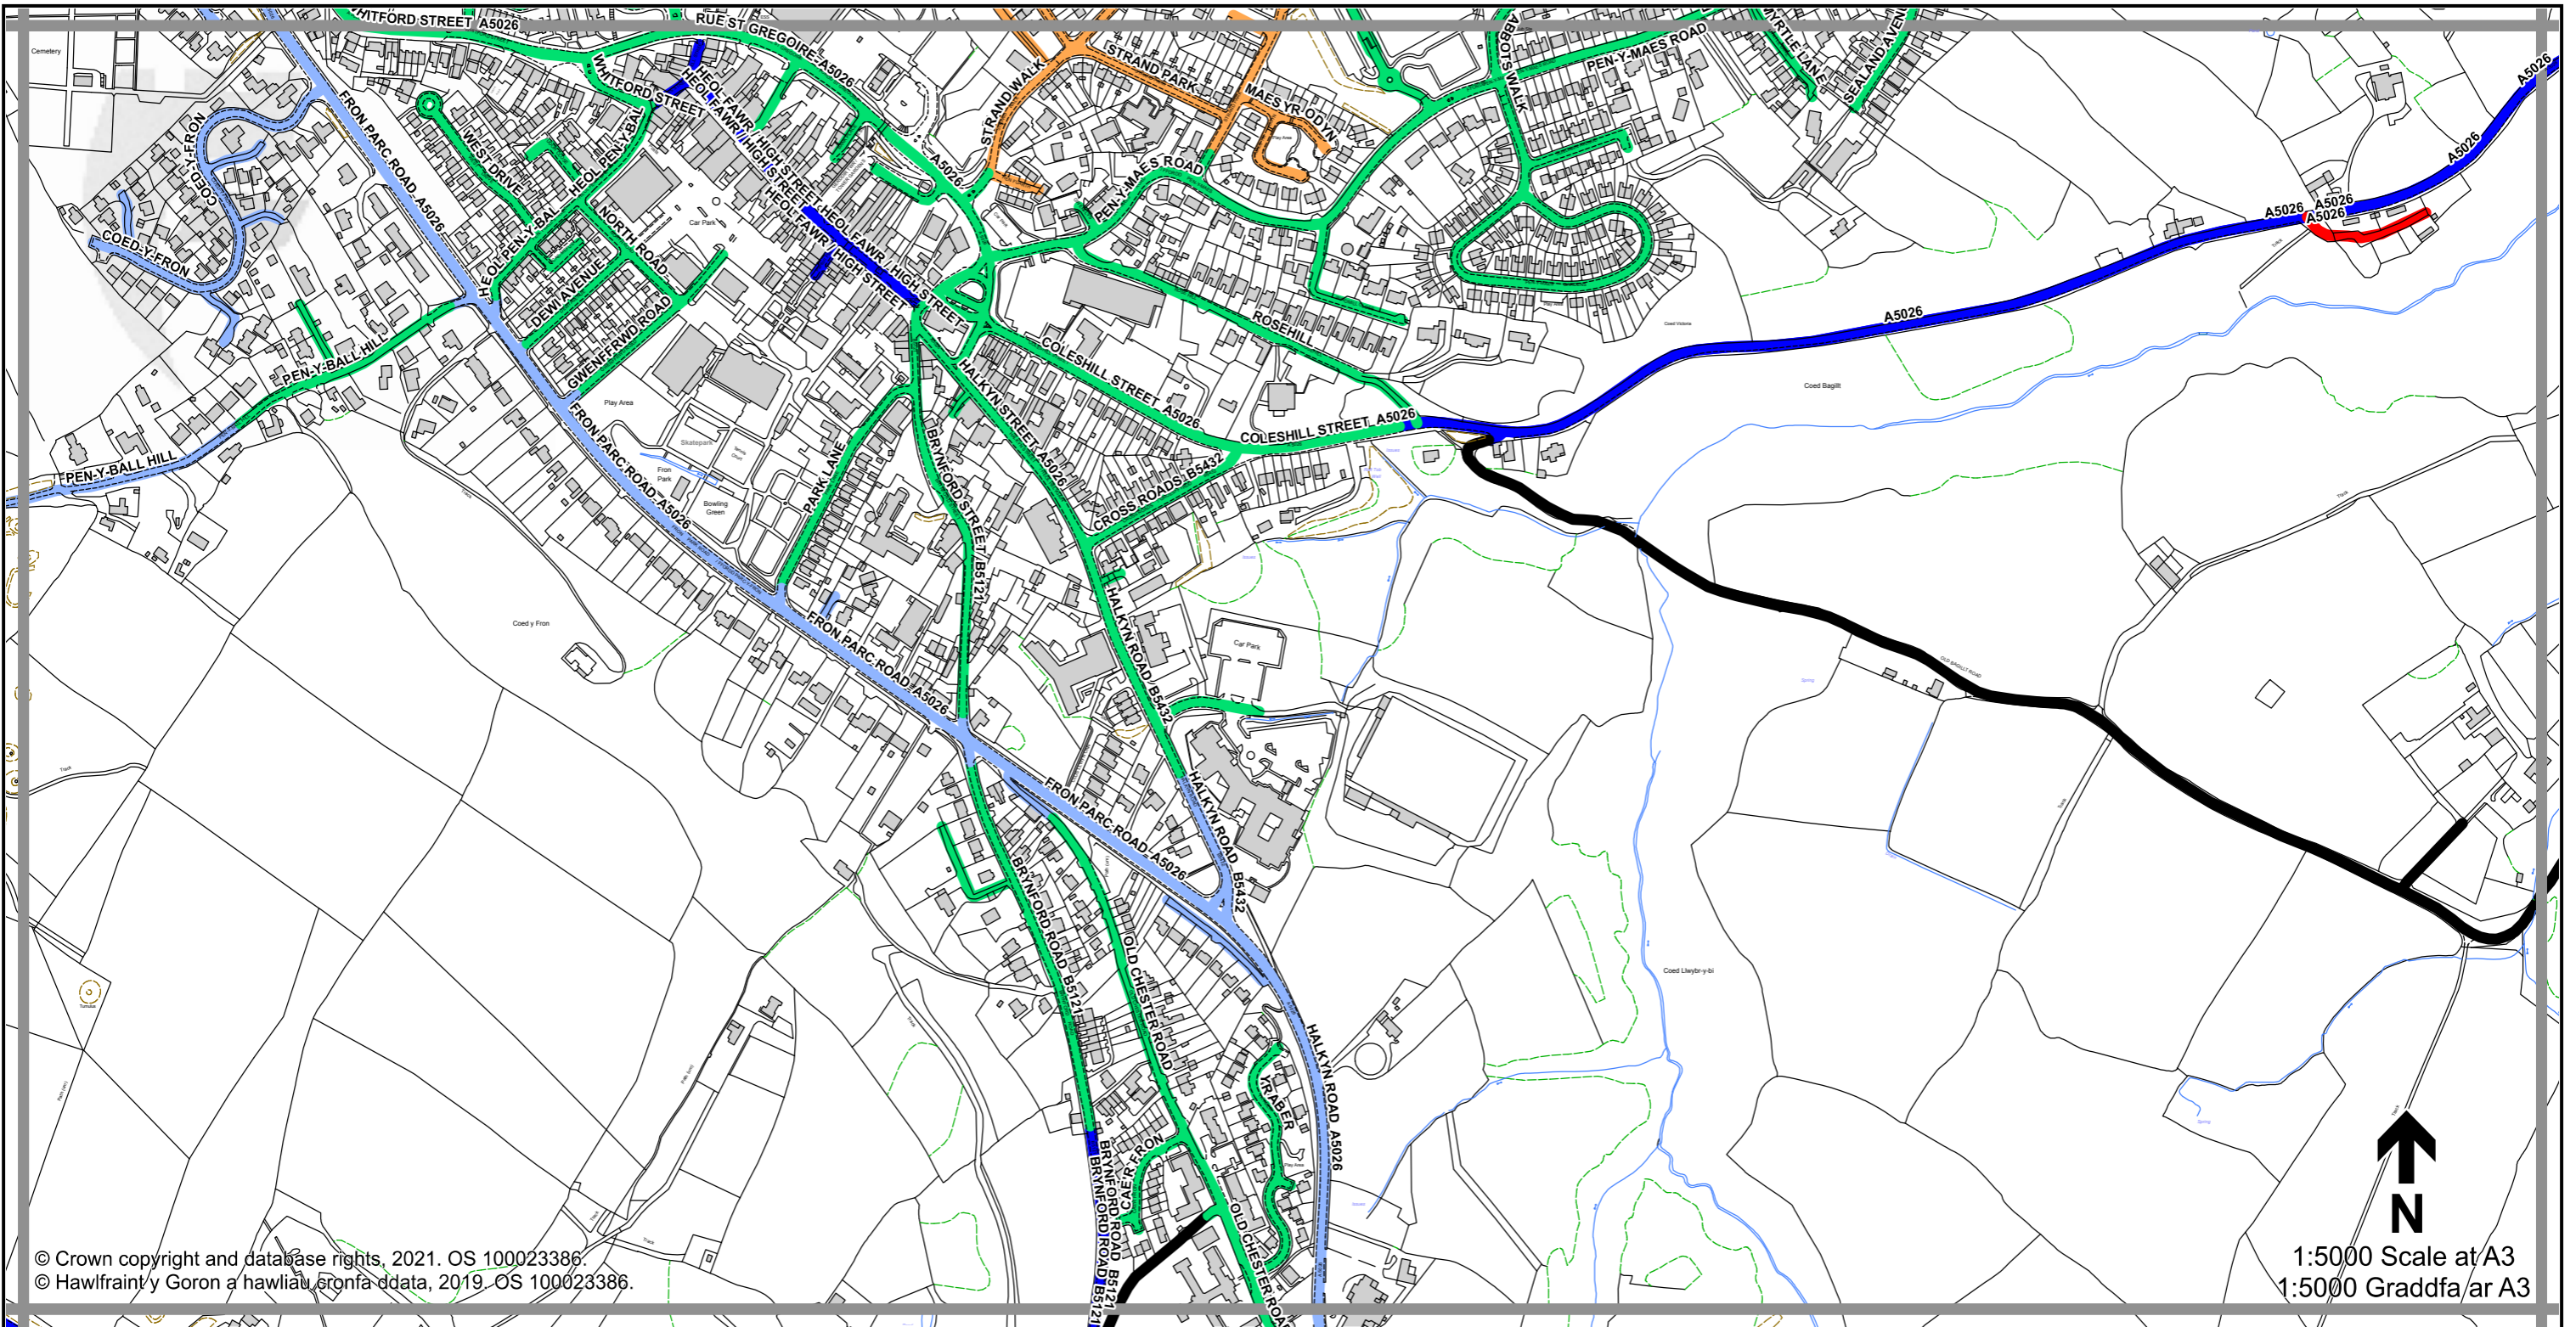

© Crown copyright and database rights, 2021. OS 100023386.
© Hawlfraint y Goron a hawliau fonfa ddata, 2019. OS 100023386.

1:5000 Scale at A3
1:5000 Graddfa ar A3

Legend / Eglurhad

- 20 mph / mya
- Restricted Road' (30mph)
  Ffordd Gyfyngedig (30mya)
- - - 30 mph by Order
  30 mya drwy Orchymyn
- 40 mph / mya
- 50 mph / mya
- National Speed Limit applies
  Terfyn Cyflymder Cenedlaethol yn berthnasol
- Derestricted by Order (National Speed Limit applies)
  Heb Gyfyngiad drwy Orchymyn (Terfyn Cyflymder Cenedlaethol yn berthnasol)
- Roads subject to separate Orders
  Ffyrdd sy'n destun Gorchmynion ar wahân
- County Boundary / Ffin y Sir

THE FLINTSHIRE COUNTY COUNCIL (VARIOUS ROADS) (20MPH, 30MPH, 40MPH, 50MPH AND NATIONAL SPEED LIMITS. RESTRICTED AND DERESTRICTED ROADS) ORDER 2021.

GORCHYMYN (FFYRDD AMRYWIOL) (20MYA, 30MYA, 40MYA, 50MYA A'R TERFYNAU CYFLYMDER CENEDLAETHOL. FFYRDD CYFYNGEDIG A FFYRDD HEB GYFYNGIAD) CYNGOR SIR Y FFLINT 2021.

**Sheet
G23
Dalen**

Sheet Revision Number:
Rhif Adolgiad Y Ddalen: **1**

Sheet Active from:
Dalen yn weithredol o: **03/09/2021**