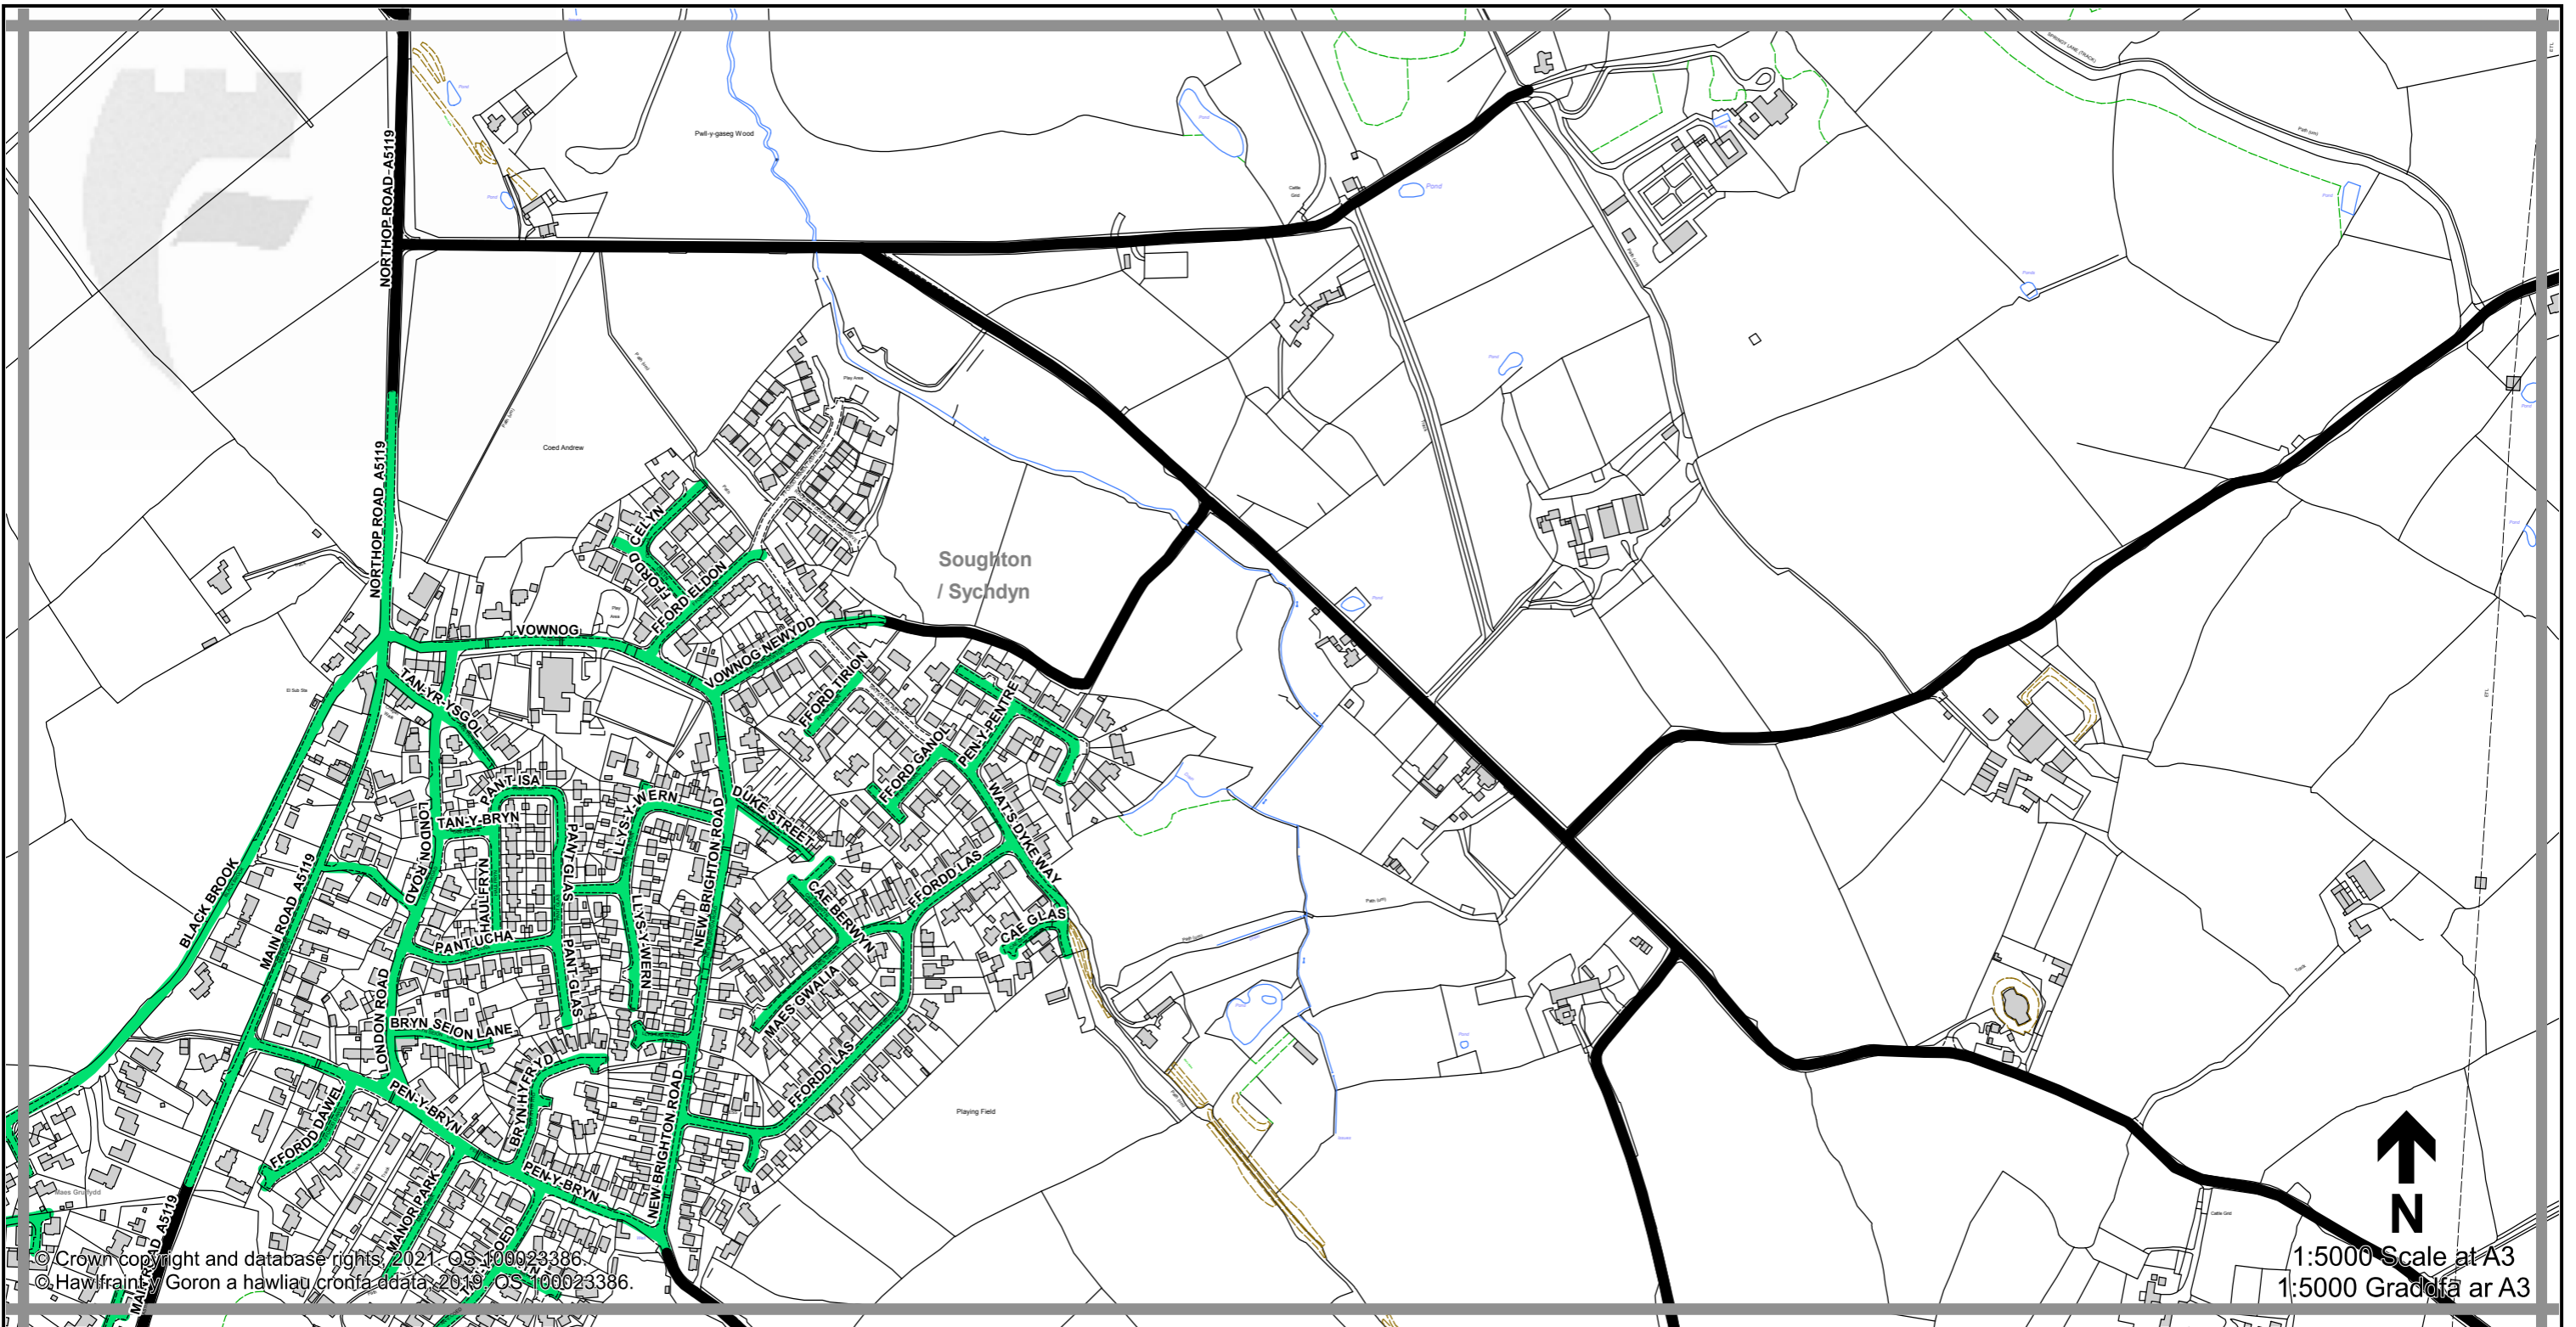

© Crown copyright and database rights, 2021. OS 100023386.
© Hawfrainc Goron a hawliau cronfa adada, 2019. OS 100023386.

1:5000 Scale at A3
1:5000 Graddfa ar A3

Legend / Eglurhad

- 20 mph / mya
- Restricted Road' (30mph)
  Ffordd Gyfyngedig (30mya)
- 30 mph by Order
  30 mya drwy Orchymyn
- 40 mph / mya
- 50 mph / mya
- National Speed Limit applies
  Terfyn Cyflymder Cenedlaethol yn berthnasol
- Derestricted by Order (National Speed Limit applies)
  Heb Gyfyngiad drwy Orchymyn (Terfyn Cyflymder Cenedlaethol yn berthnasol)
- Roads subject to separate Orders
  Ffyrdd sy'n destun Gorchmynion ar wahân
- County Boundary / Ffin y Sir

THE FLINTSHIRE COUNTY COUNCIL (VARIOUS ROADS) (20MPH, 30MPH, 40MPH, 50MPH AND NATIONAL SPEED LIMITS. RESTRICTED AND DERESTRICTED ROADS) ORDER 2021.

GORCHYMYN (FFYRDD AMRYWIOL) (20MYA, 30MYA, 40MYA, 50MYA A'R TERFYNAU CYFLYMDER CENEDLAETHOL. FFYRDD CYFYNGEDIG A FFYRDD HEB GYFYNGIAD) CYNGOR SIR Y FFLINT 2021.

**Sheet
J14
Dalen**

**Sheet Revision Number:
Rhif Adolgiad Y Ddalen: 1**

**Sheet Active from:
Dalen yn weithredol o: 03/09/2021**