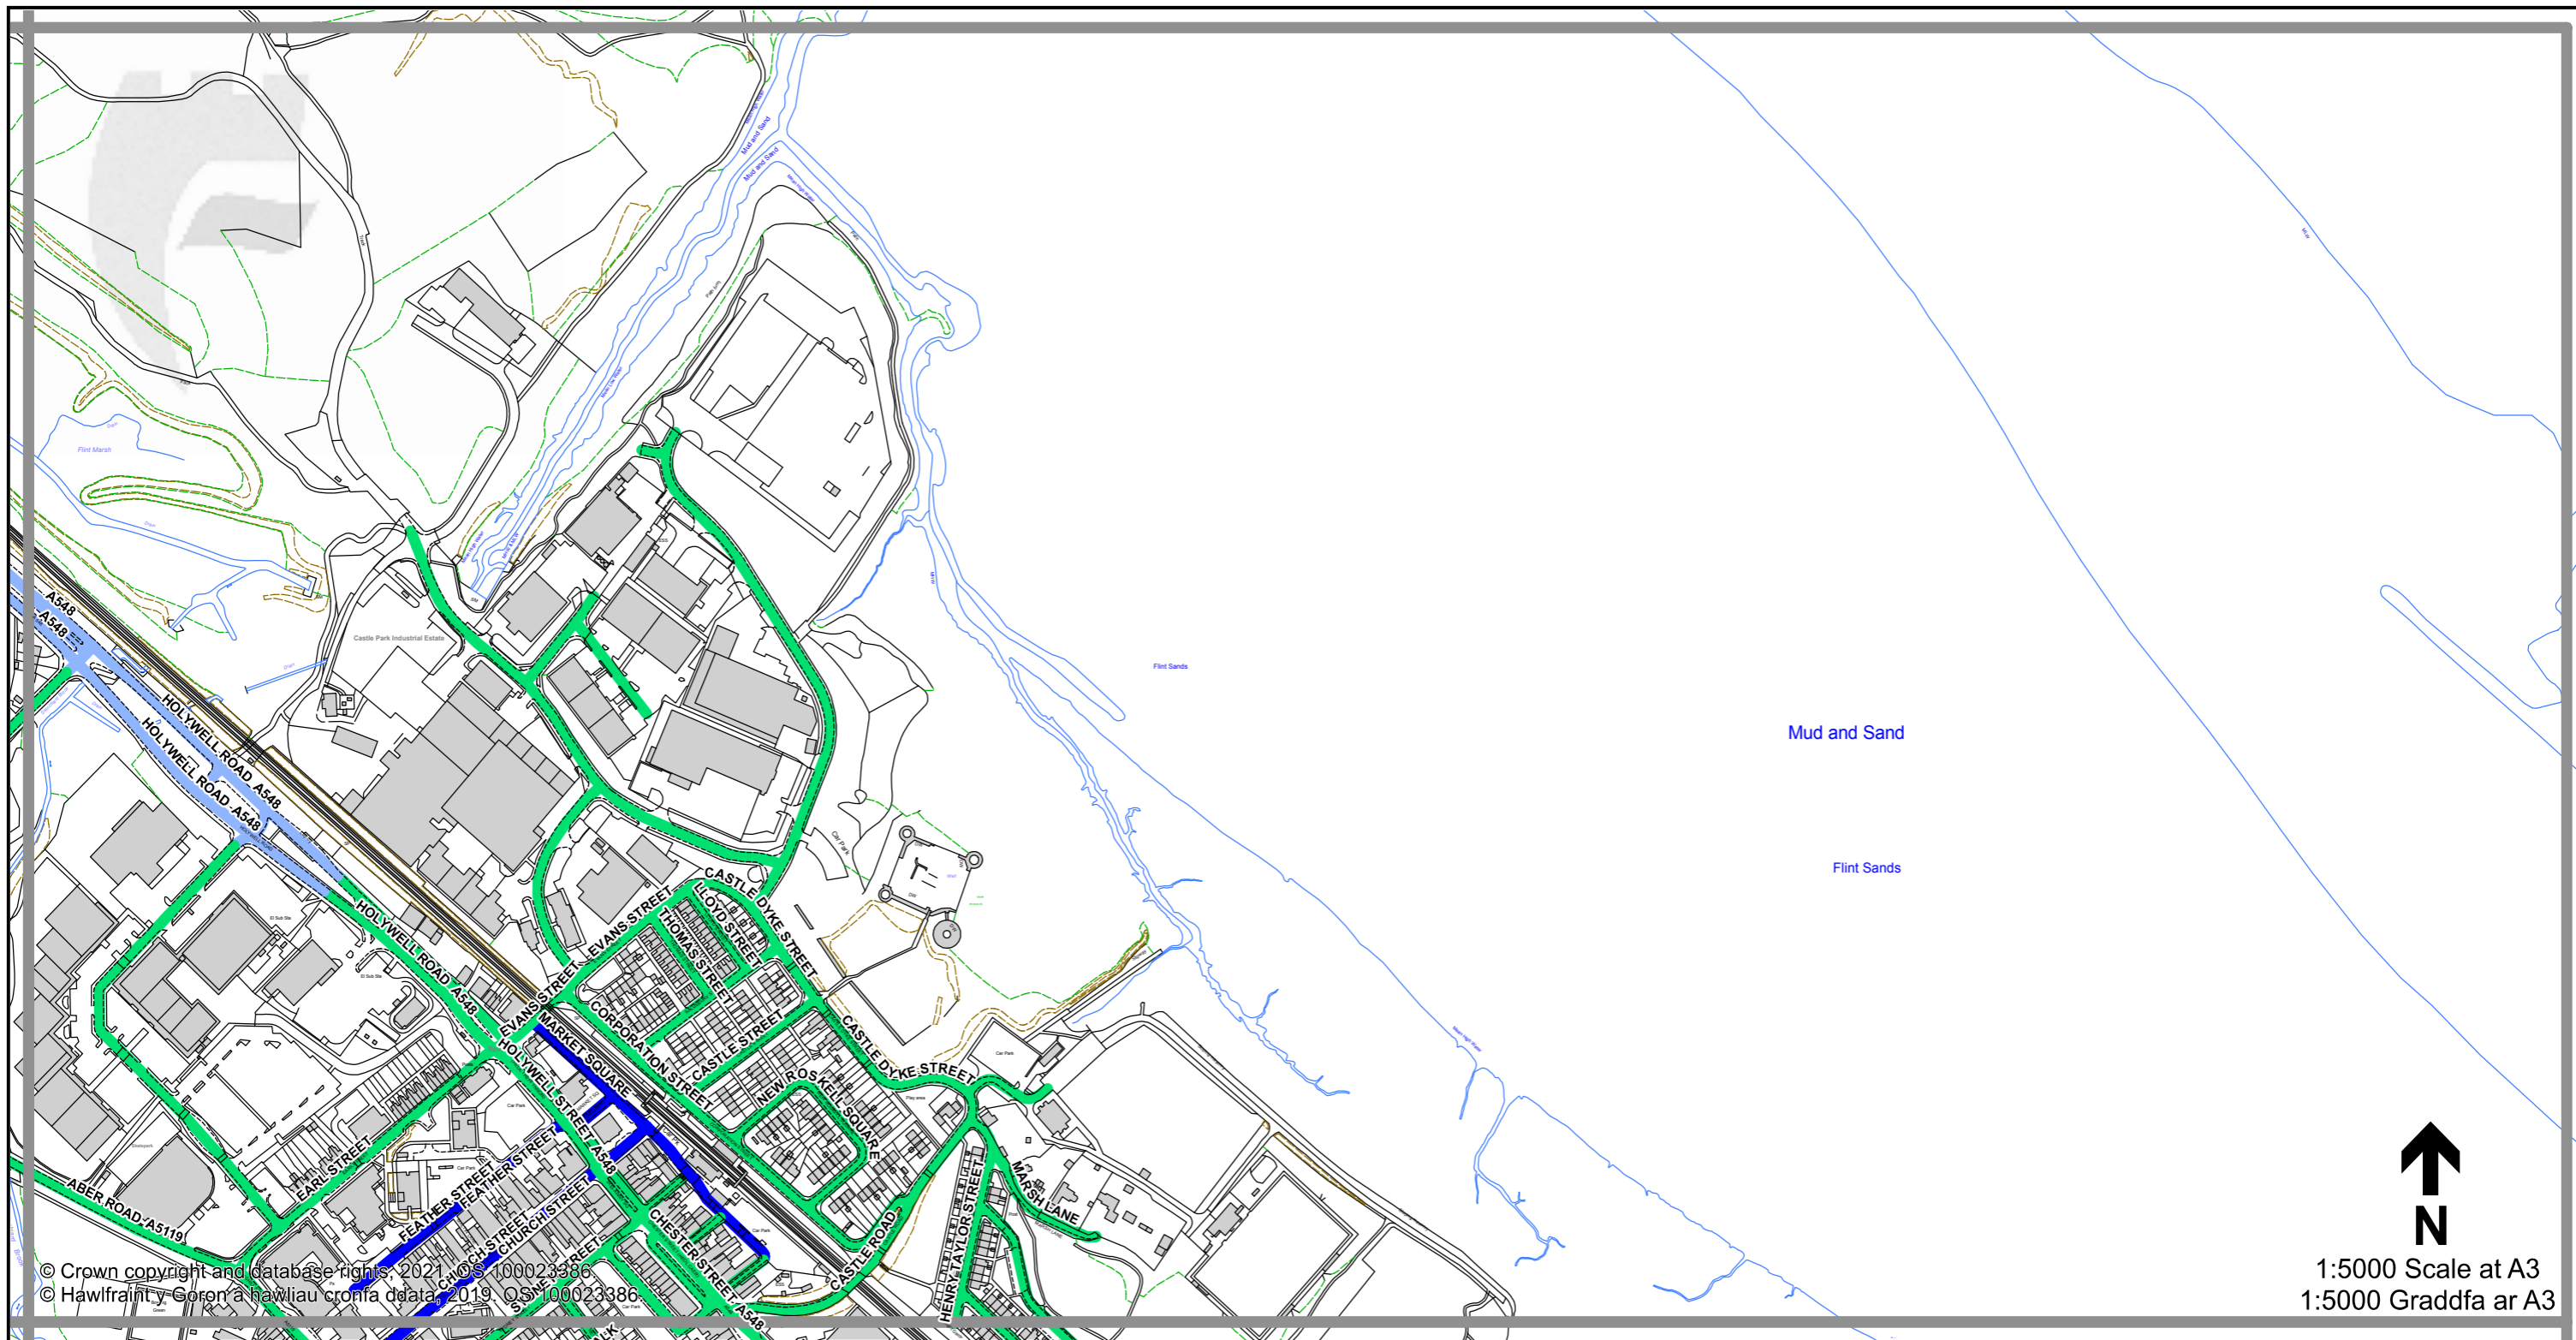

Legend / Eglurhad

- 20 mph / mya
- Restricted Road' (30mph)
  Ffordd Gyfyngedig (30mya)
- 30 mph by Order
  30 mya drwy Orchymyn
- 40 mph / mya
- 50 mph / mya
- National Speed Limit applies
  Terfyn Cyflymder Cenedlaethol yn berthnasol
- Derestricted by Order (National Speed Limit applies)
  Heb Gyfyngiad drwy Orchymyn (Terfyn Cyflymder Cenedlaethol yn berthnasol)
- Roads subject to separate Orders
  Ffyrdd sy'n destun Gorchmynion ar wahân
- County Boundary / Ffin y Sir

THE FLINTSHIRE COUNTY COUNCIL (VARIOUS ROADS) (20MPH, 30MPH, 40MPH, 50MPH AND NATIONAL SPEED LIMITS. RESTRICTED AND DERESTRICTED ROADS) ORDER 2021.

GORCHYMYN (FFYRDD AMRYWIOL) (20MYA, 30MYA, 40MYA, 50MYA A'R TERFYNAU CYFLYMDER CENEDLAETHOL. FFYRDD CYFYNGEDIG A FFYRDD HEB GYFYNGIAD) CYNGOR SIR Y FFLINT 2021.

**Sheet
J21
Dalen**

Sheet Revision Number:
Rhif Adolgiad Y Ddalen: **1**

Sheet Active from:
Dalen yn weithredol o: **03/09/2021**