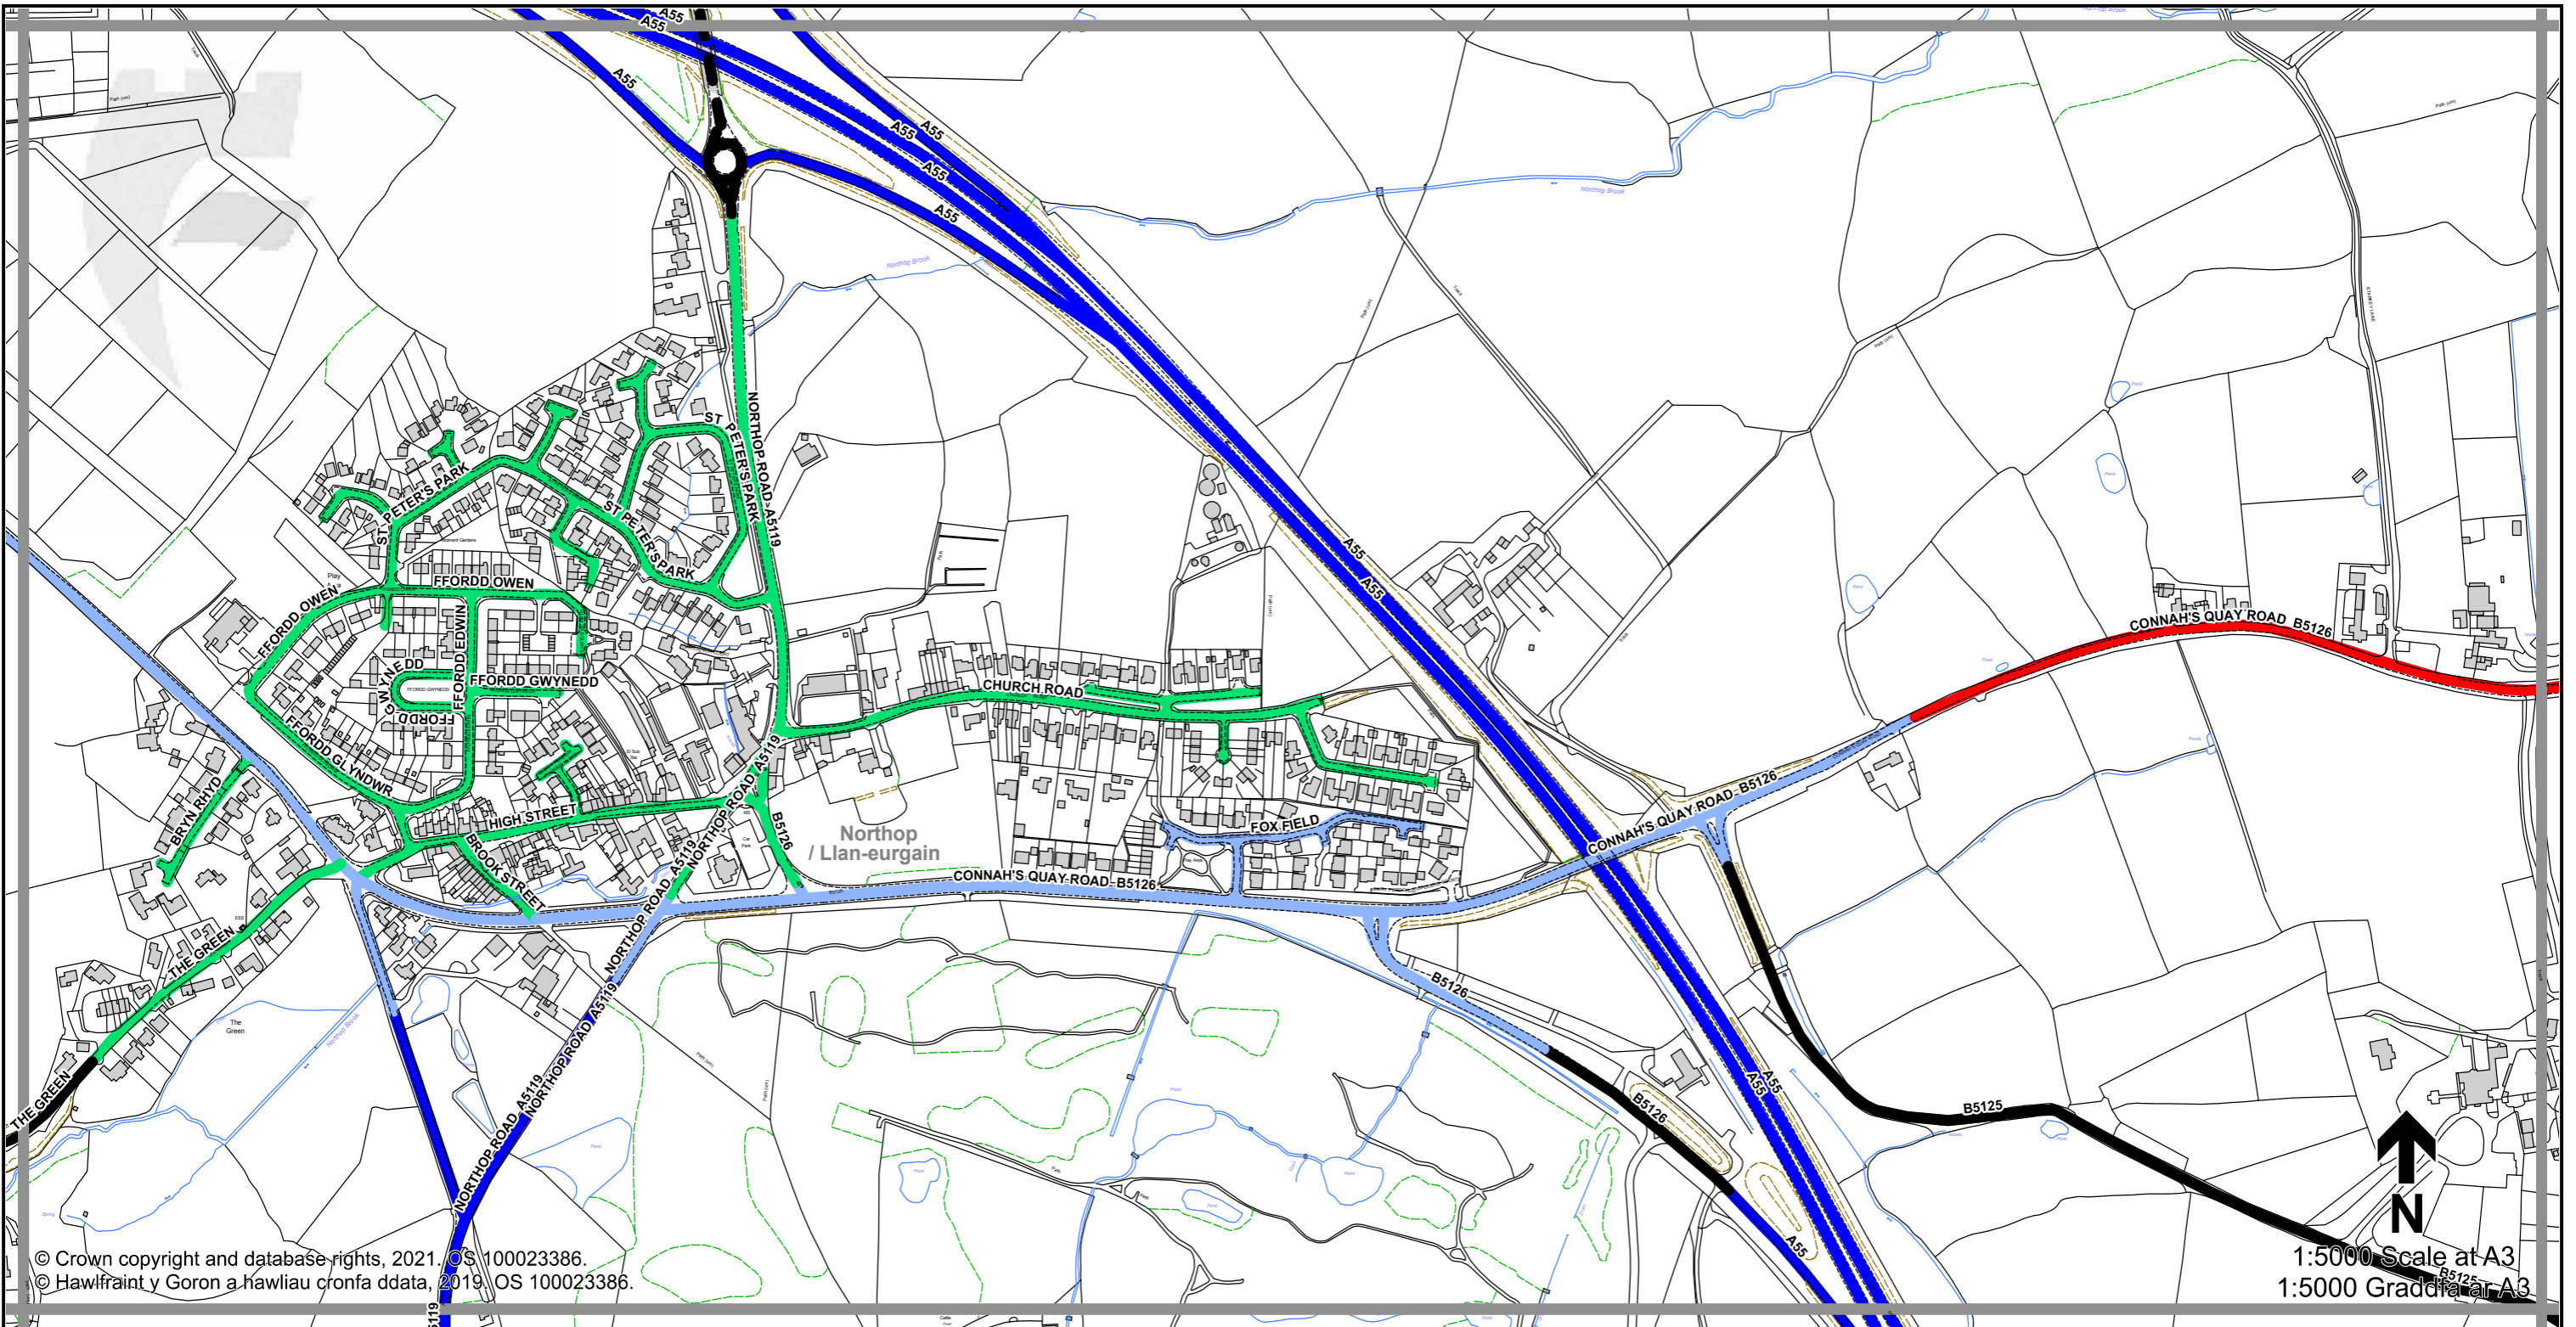

Legend / Eglurhad

- 20 mph / mya
- Restricted Road' (30mph)
  Ffordd Gyfyngedig (30mya)
- 30 mph by Order
  30 mya drwy Orchymyn
- 40 mph / mya
- 50 mph / mya
- National Speed Limit applies
  Terfyn Cyflymder Cenedlaethol yn berthnasol
- Derestricted by Order (National Speed Limit applies)
  Heb Gyfyngiad drwy Orchymyn (Terfyn Cyflymder Cenedlaethol yn berthnasol)
- Roads subject to separate Orders
  Ffyrdd sy'n destun Gorchmynion ar wahân
- County Boundary / Ffin y Sir

THE FLINTSHIRE COUNTY COUNCIL (VARIOUS ROADS) (20MPH, 30MPH, 40MPH, 50MPH AND NATIONAL SPEED LIMITS. RESTRICTED AND DERESTRICTED ROADS) ORDER 2021.

GORCHYMYN (FFYRDD AMRYWIOL) (20MYA, 30MYA, 40MYA, 50MYA A'R TERFYNAU CYFLYMDER CENEDLAETHOL. FFYRDD CYFYNGEDIG A FFYRDD HEB GYFYNGIAD) CYNGOR SIR Y FFLINT 2021.

Sheet J16 Dalen	Sheet Revision Number: Rhif Adolgiad Y Ddalen: 1
	Sheet Active from: Dalen yn weithredol o: 03/09/2021