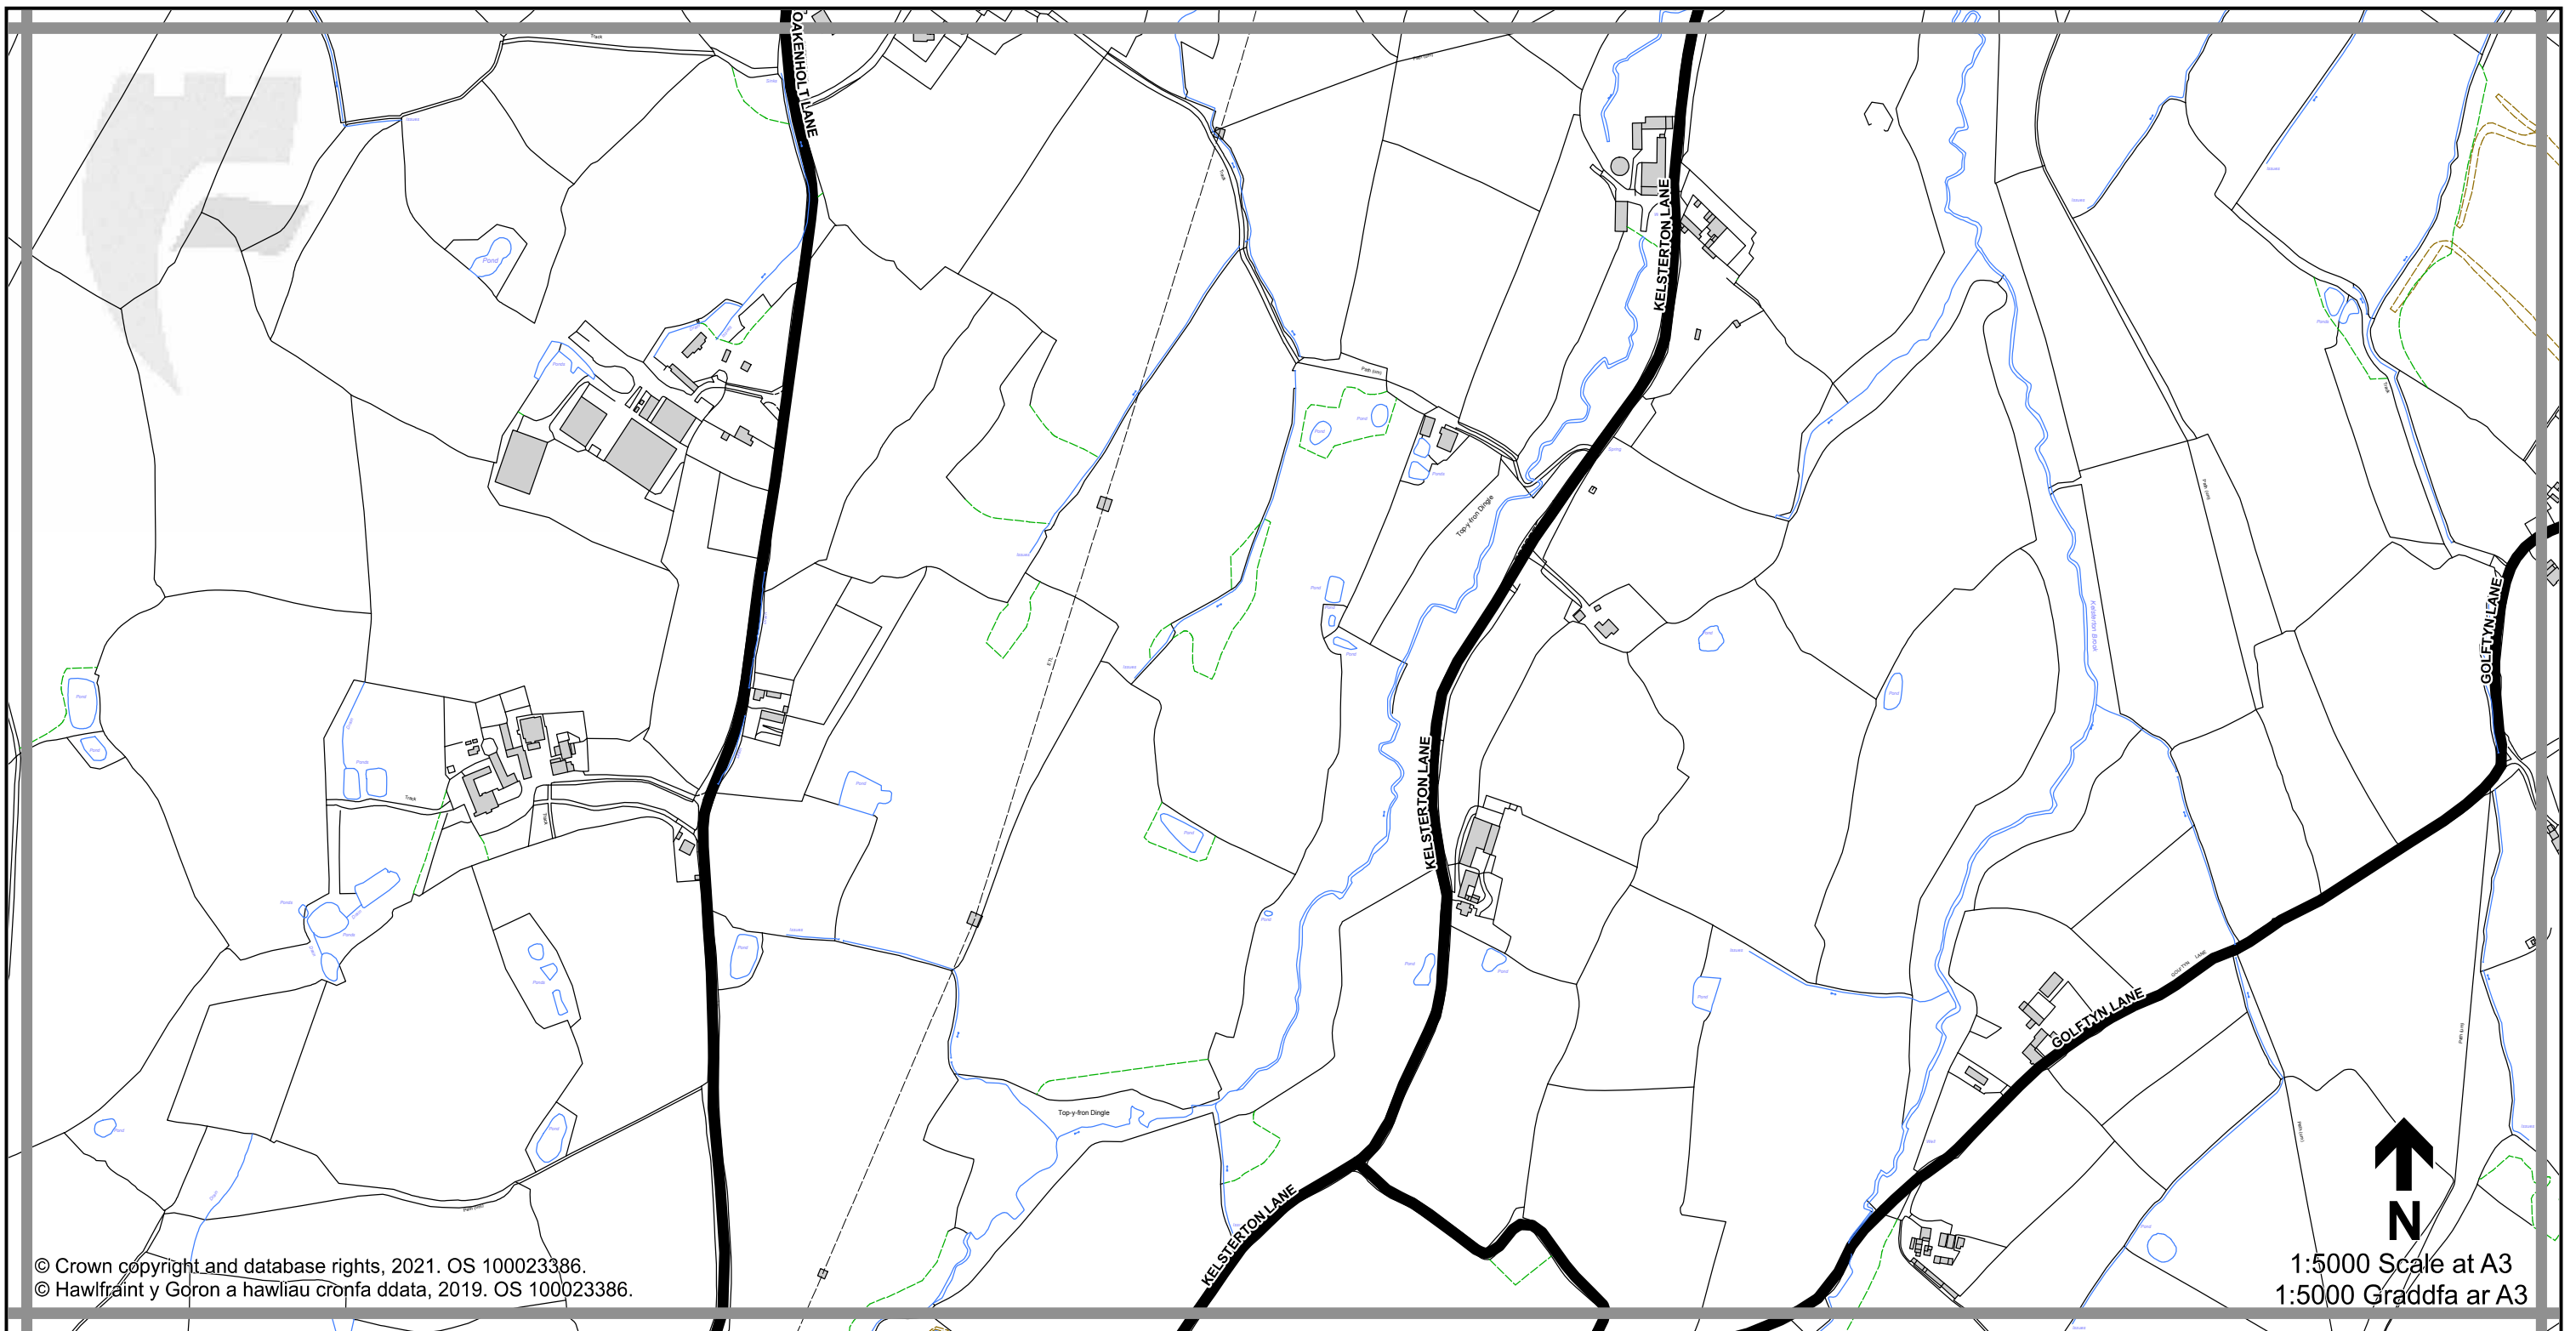

© Crown copyright and database rights, 2021. OS 100023386.
© Hawlfraint y Goron a hawliau cronfa ddata, 2019. OS 100023386.

1:5000 Scale at A3
1:5000 Graddfa ar A3

Legend / Eglurhad

- 20 mph / mya
- Restricted Road' (30mph)
  Ffordd Gyfyngedig (30mya)
- 30 mph by Order
  30 mya drwy Orchymyn
- 40 mph / mya
- 50 mph / mya
- National Speed Limit applies
  Terfyn Cyflymder Cenedlaethol yn berthnasol
- Derestricted by Order (National Speed Limit applies)
  Heb Gyfyngiad drwy Orchymyn (Terfyn Cyflymder Cenedlaethol yn berthnasol)
- Roads subject to separate Orders
  Ffyrdd sy'n destun Gorchmynion ar wahân
- County Boundary / Ffin y Sir

**THE FLINTSHIRE COUNTY COUNCIL (VARIOUS ROADS)
(20MPH, 30MPH, 40MPH, 50MPH AND NATIONAL SPEED LIMITS.
RESTRICTED AND DERESTRICTED ROADS) ORDER 2021.**

**GORCHYMYN (FFYRDD AMRYWIOL) (20MYA, 30MYA, 40MYA,
50MYA A'R TERFYNAU CYFLYMDER CENEDLAETHOL.
FFYRDD CYFYNGEDIG A FFYRDD HEB GYFYNGIAD)
CYNGOR SIR Y FFLINT 2021.**

**Sheet
K17
Dalen**

**Sheet Revision Number:
Rhif Adolgiad Y Ddalen: 1**
**Sheet Active from:
Dalen yn weithredol o: 03/09/2021**