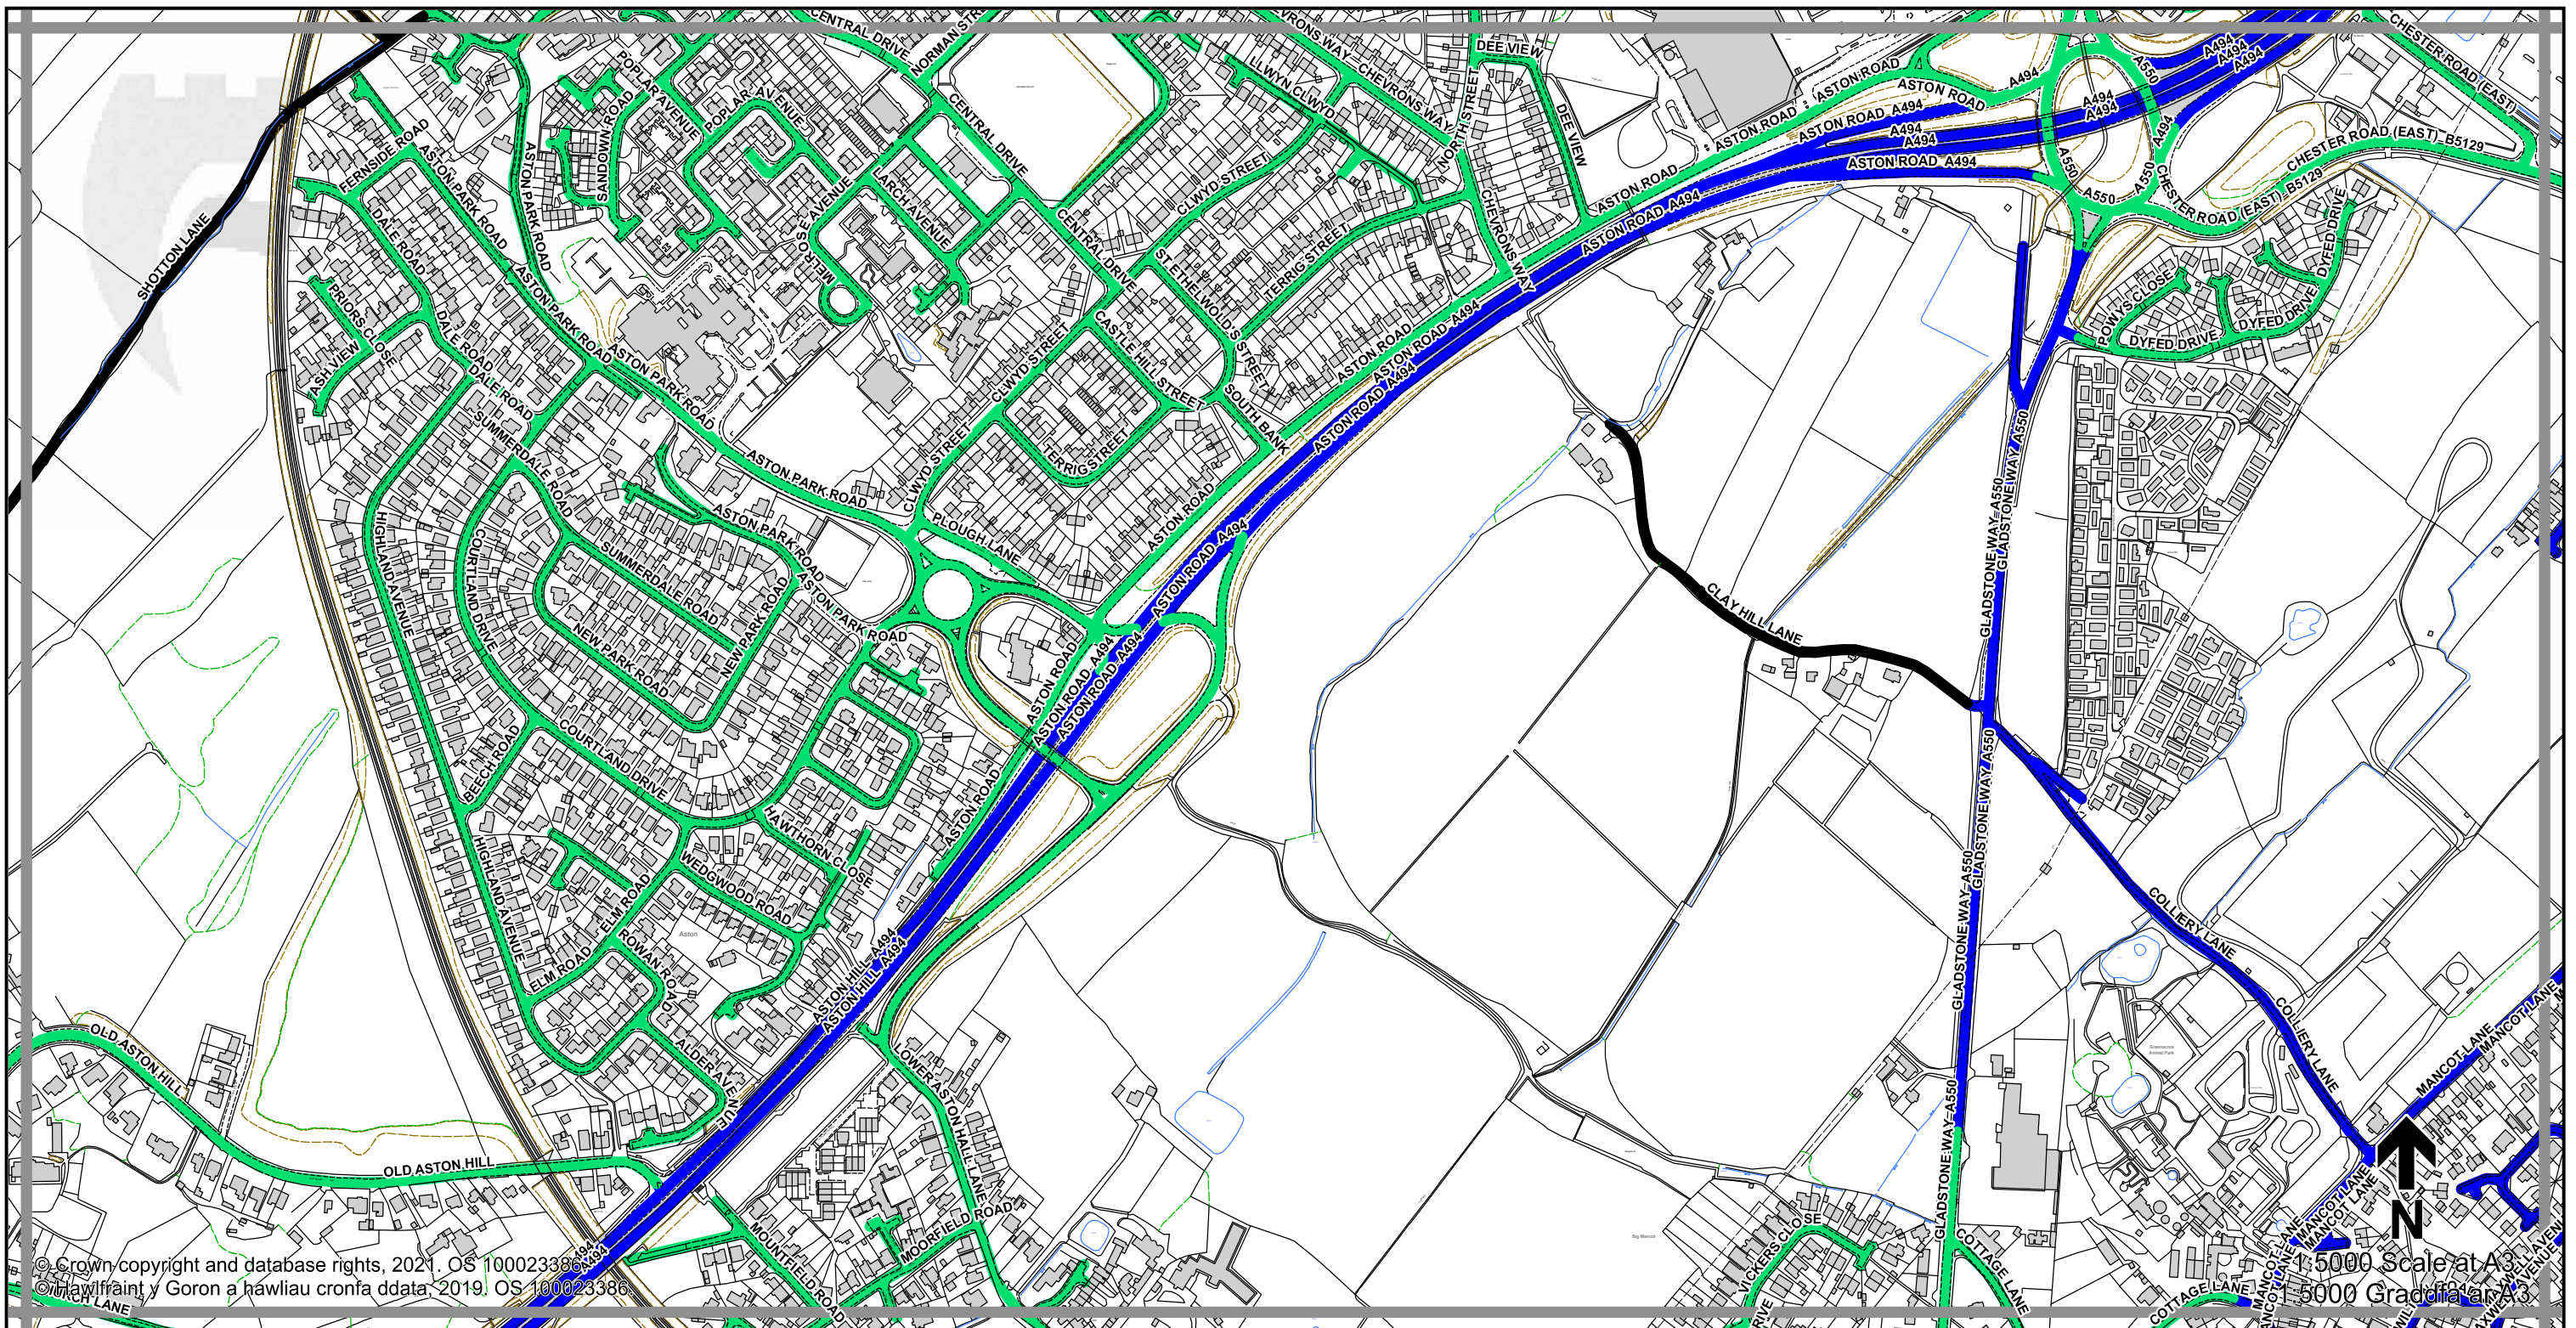

© Crown copyright and database rights, 2021. OS 100023386
© Hawlfraint y Goron a hawliau cronfa ddata, 2019. OS 100023386

Legend / Eglurhad

- 20 mph / mya
- Restricted Road' (30mph)
  Ffordd Gyfyngedig (30mya)
- 30 mph by Order
  30 mya drwy Orchymyn
- 40 mph / mya
- 50 mph / mya
- National Speed Limit applies
  Terfyn Cyflymder Cenedlaethol yn berthnasol
- Derestricted by Order (National Speed Limit applies)
  Heb Gyfyngiad drwy Orchymyn (Terfyn Cyflymder Cenedlaethol yn berthnasol)
- Roads subject to separate Orders
  Ffyrdd sy'n destun Gorchmynion ar wahân
- County Boundary / Ffin y Sir

THE FLINTSHIRE COUNTY COUNCIL (VARIOUS ROADS) (20MPH, 30MPH, 40MPH, 50MPH AND NATIONAL SPEED LIMITS. RESTRICTED AND DERESTRICTED ROADS) ORDER 2021.

GORCHYMYN (FFYRDD AMRYWIOL) (20MYA, 30MYA, 40MYA, 50MYA A'R TERFYNAU CYFLYMDER CENEDLAETHOL. FFYRDD CYFYNGEDIG A FFYRDD HEB GYFYNGIAD) CYNGOR SIR Y FFLINT 2021.

**Sheet
M15
Dalen**

Sheet Revision Number:
Rhif Adolgiad Y Ddalen: **1**
Sheet Active from:
Dalen yn weithredol o: **03/09/2021**