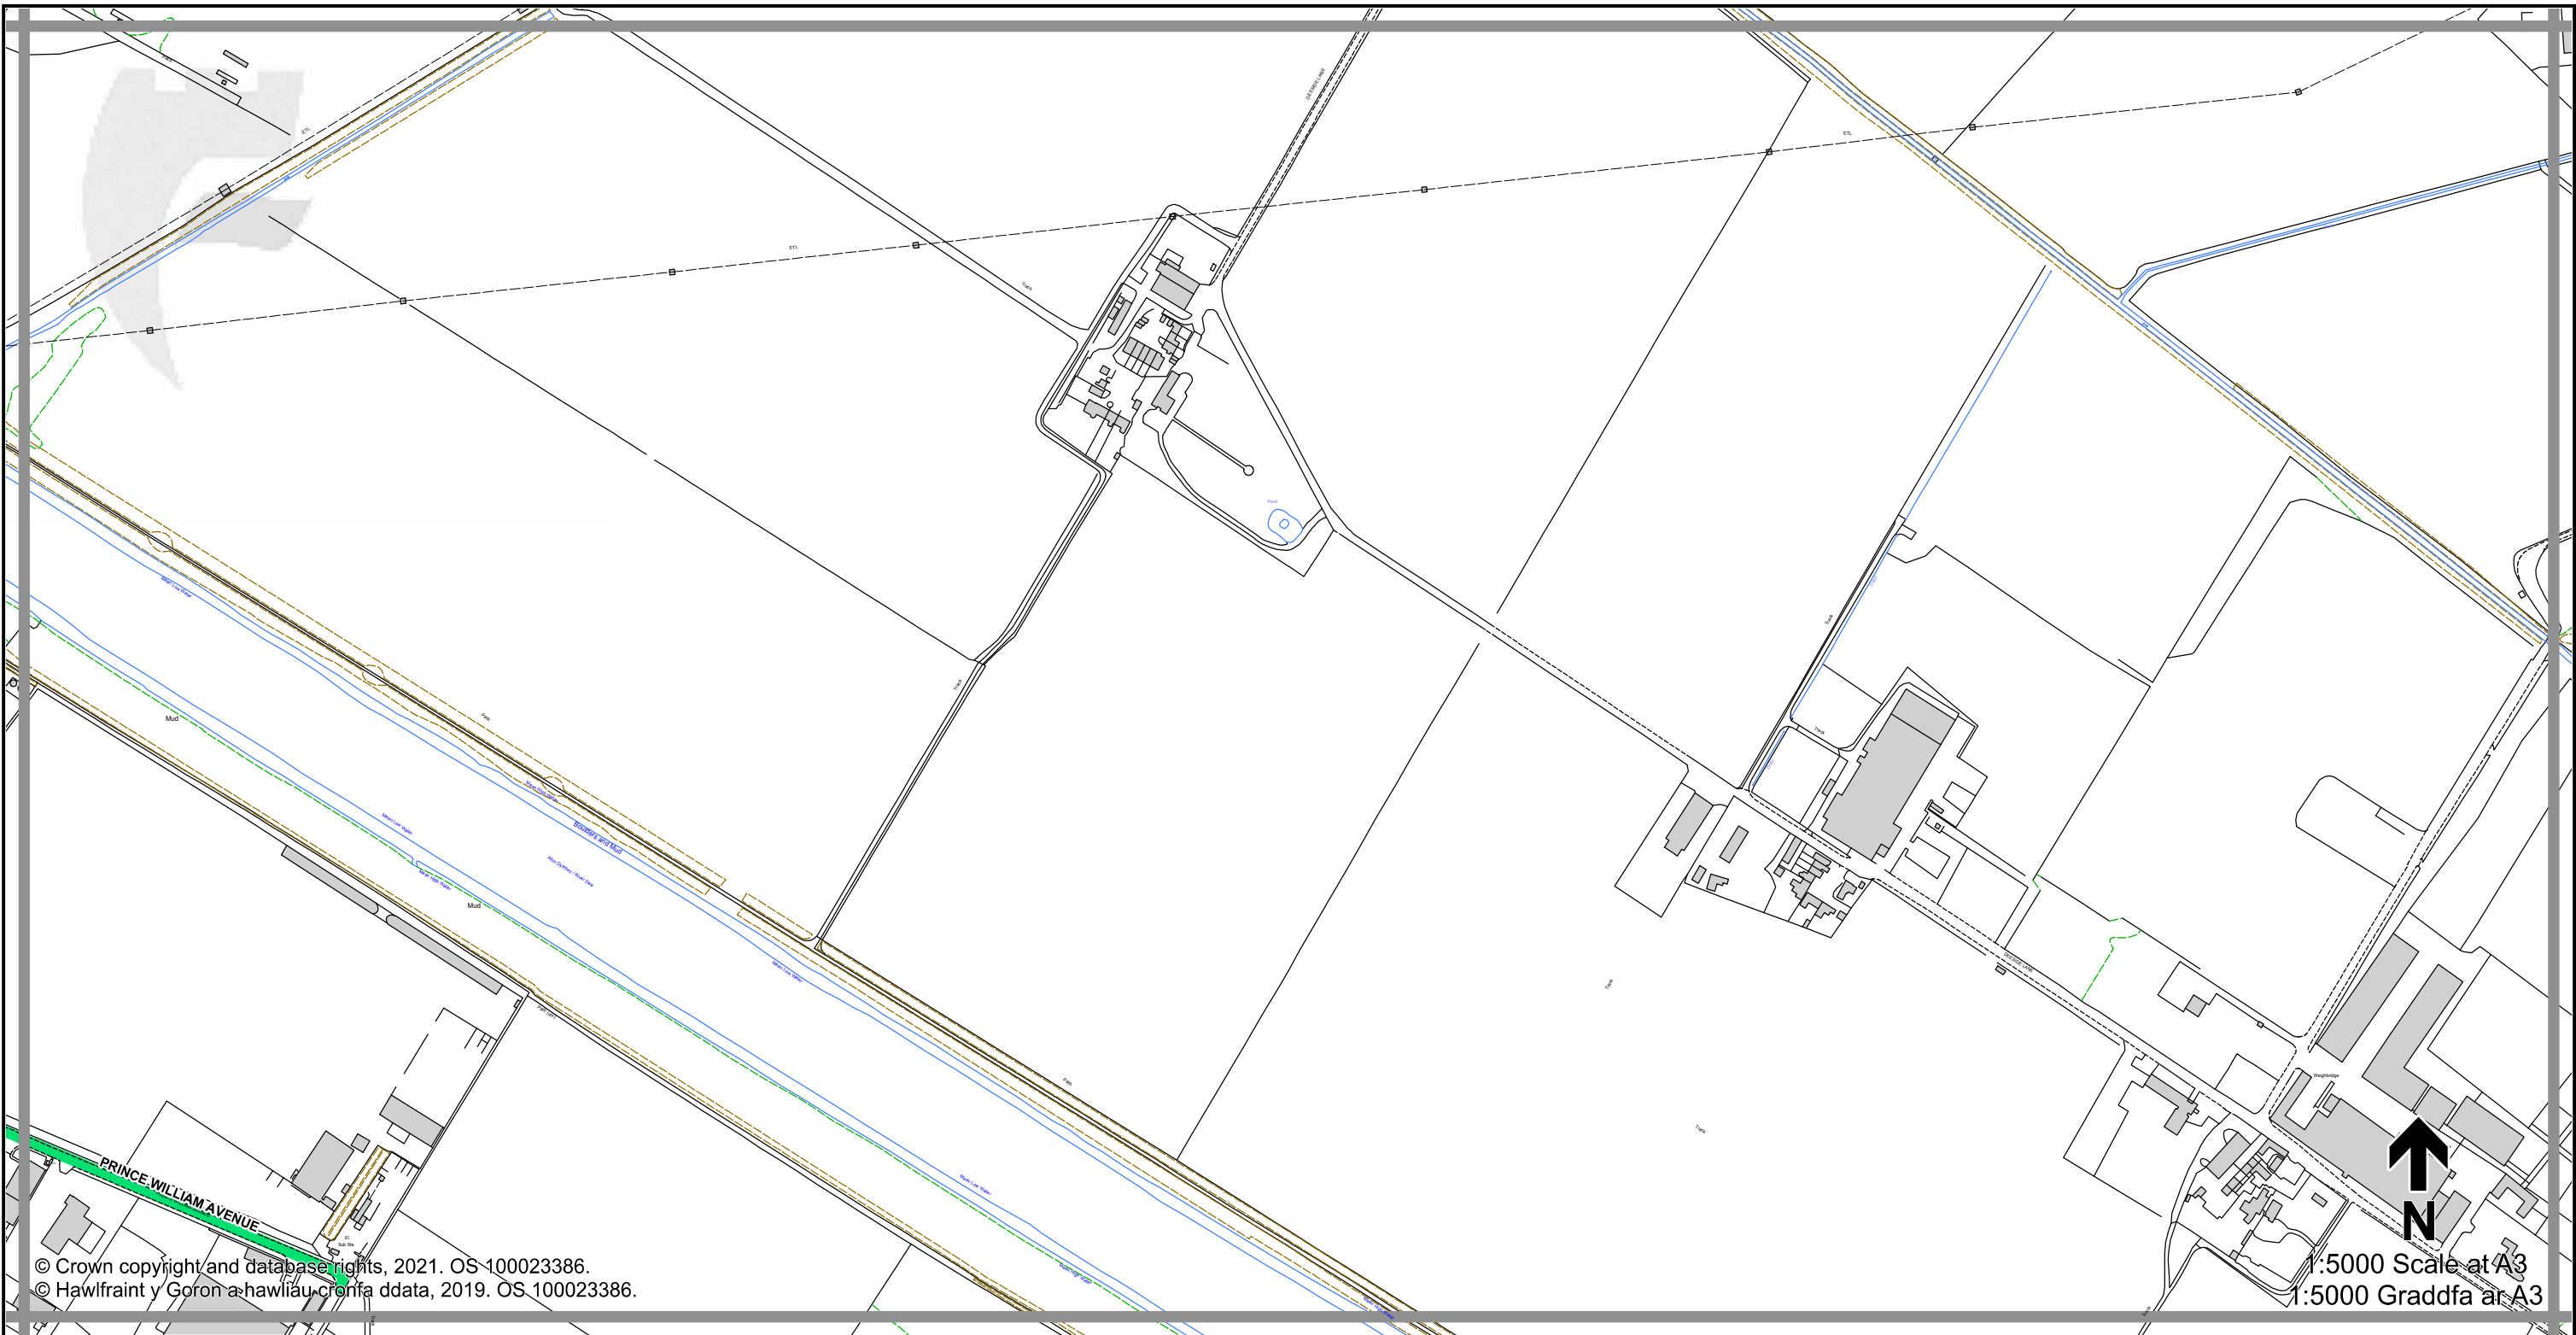

Legend / Eglurhad

- 20 mph / mya
- Restricted Road' (30mph)
  Ffordd Gyfyngedig (30mya)
- 30 mph by Order
  30 mya drwy Orchymyn
- 40 mph / mya
- 50 mph / mya
- National Speed Limit applies
  Terfyn Cyflymder Cenedlaethol yn berthnasol
- Derestricted by Order (National Speed Limit applies)
  Heb Gyfyngiad drwy Orchymyn (Terfyn Cyflymder Cenedlaethol yn berthnasol)
- Roads subject to separate Orders
  Ffyrdd sy'n destun Gorchmynion ar wahân
- County Boundary / Ffin y Sir

**THE FLINTSHIRE COUNTY COUNCIL (VARIOUS ROADS)
(20MPH, 30MPH, 40MPH, 50MPH AND NATIONAL SPEED LIMITS.
RESTRICTED AND DERESTRICTED ROADS) ORDER 2021.**

**GORCHYMYN (FFYRDD AMRYWIOL) (20MYA, 30MYA, 40MYA,
50MYA A'R TERFYNAU CYFLYMDER CENEDLAETHOL.
FFYRDD CYFYNGEDIG A FFYRDD HEB GYFYNGIAD)
CYNGOR SIR Y FFLINT 2021.**

**Sheet
O15
Dalen**

**Sheet Revision Number:
Rhif Adolgiad Y Ddalen: 1**
**Sheet Active from:
Dalen yn weithredol o: 03/09/2021**