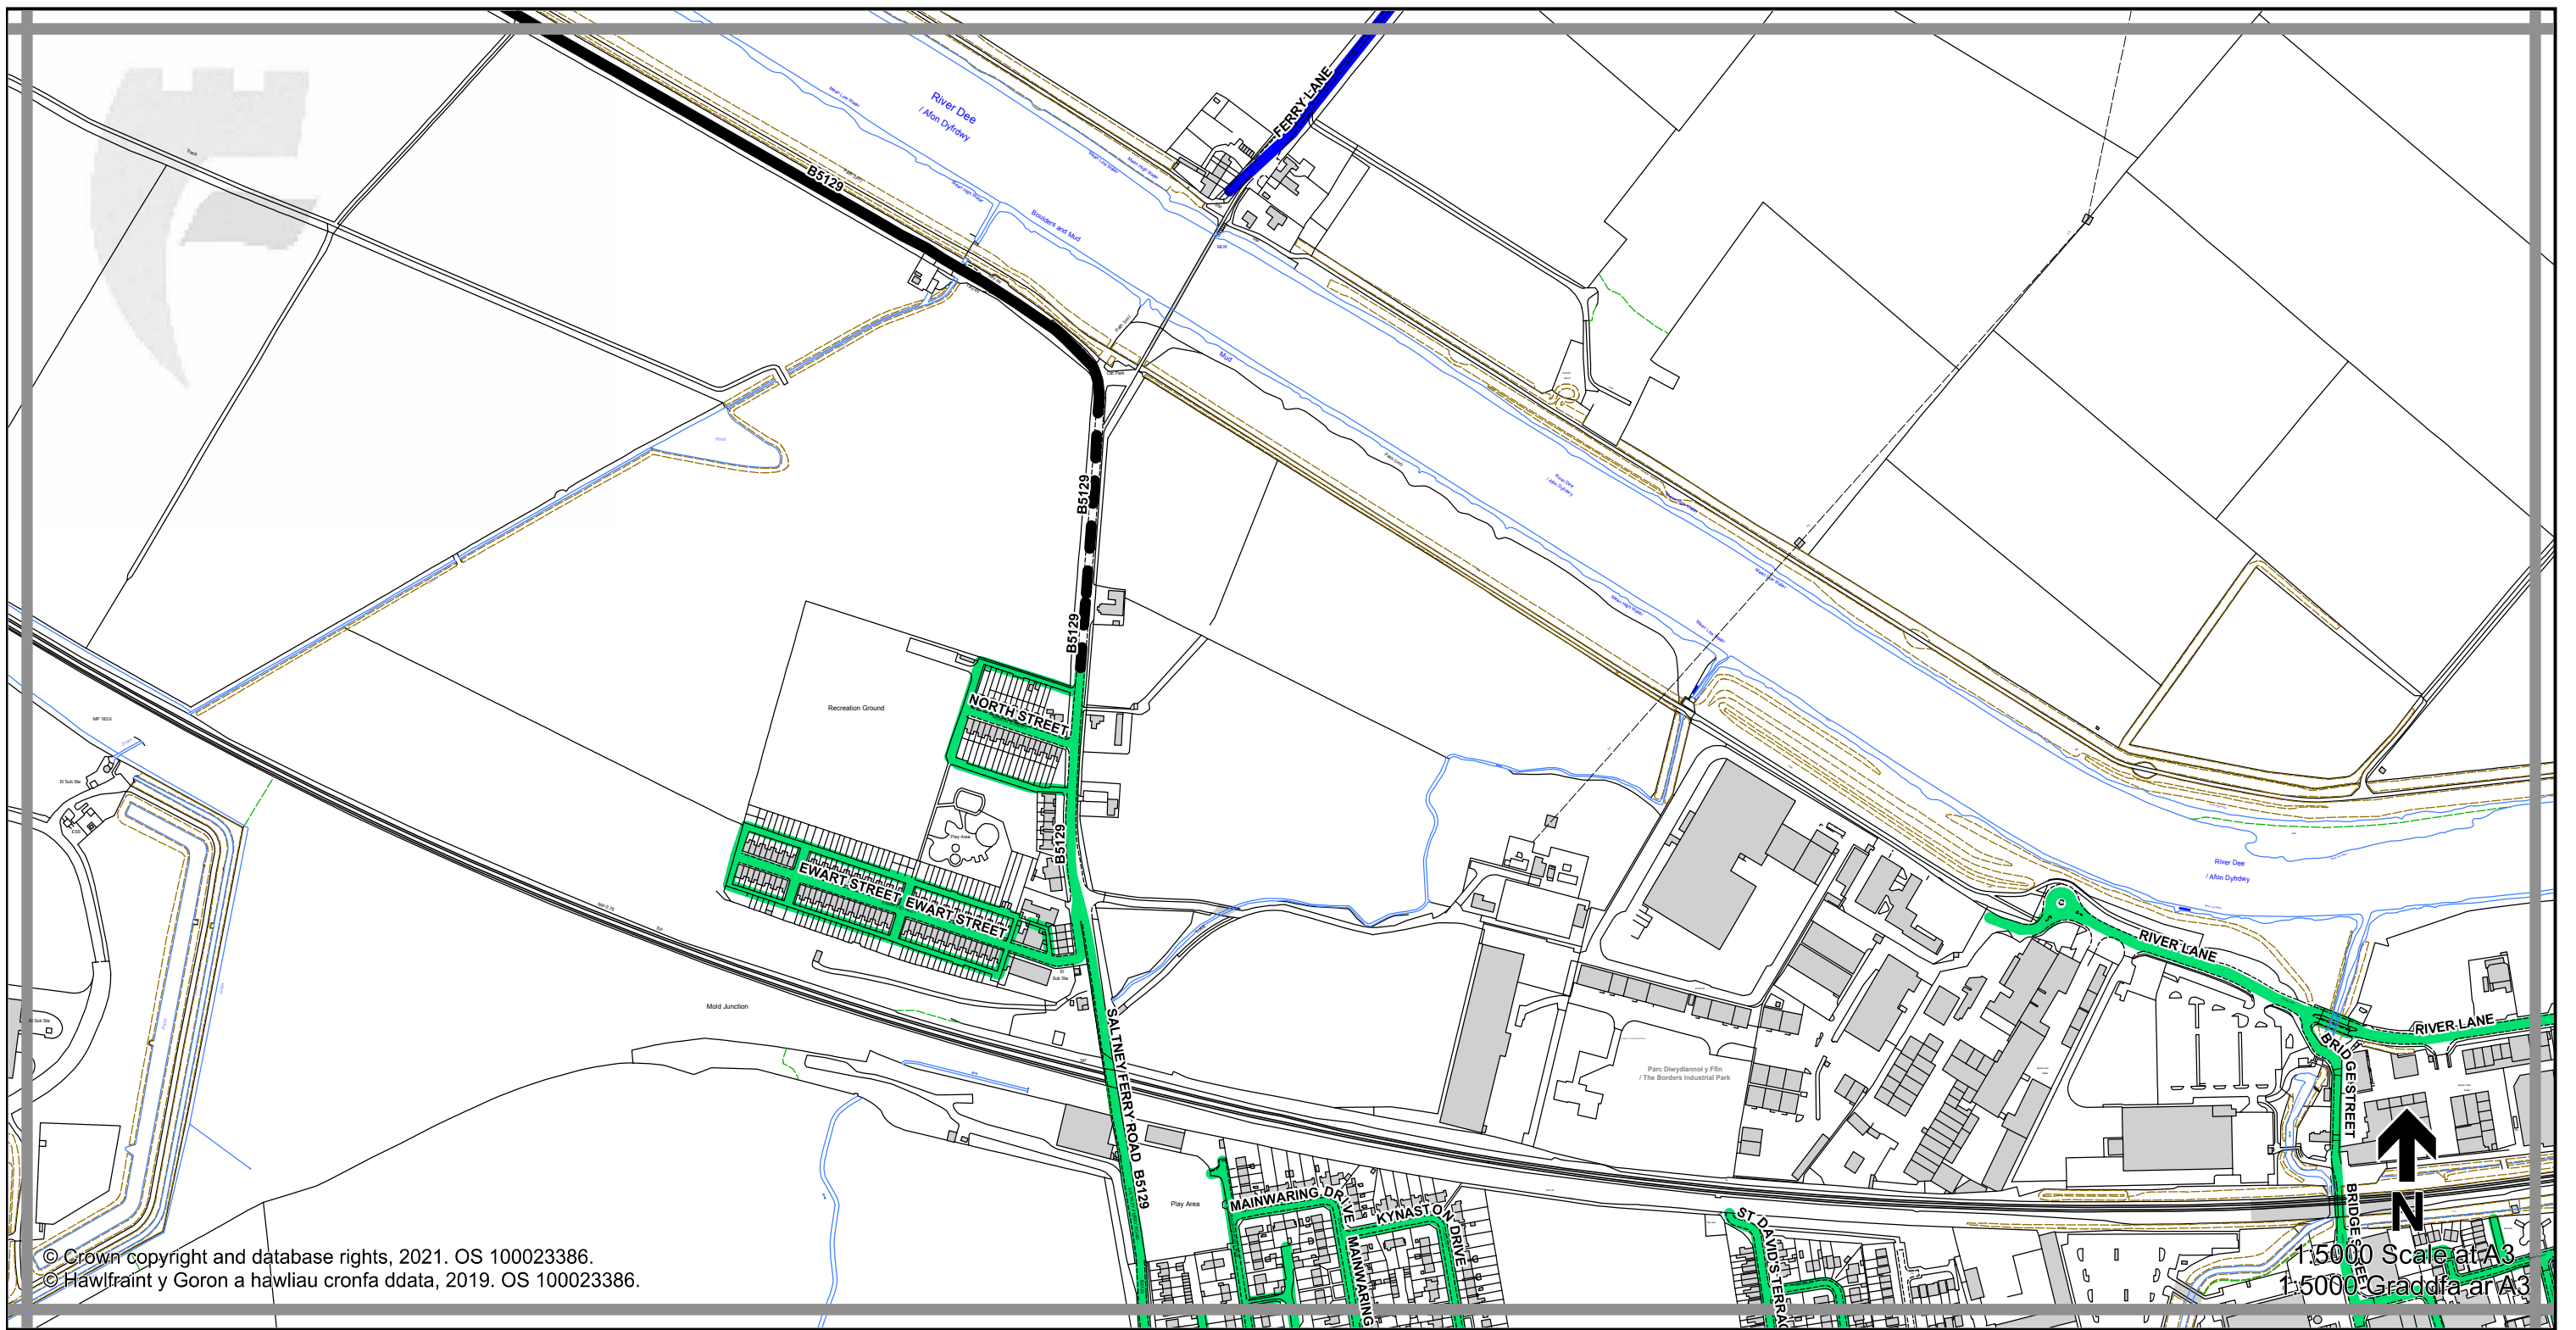

Legend / Eglurhad

- 20 mph / mya
- Restricted Road' (30mph)
  Ffordd Gyfyngedig (30mya)
- 30 mph by Order
  30 mya drwy Orchymyn
- 40 mph / mya
- 50 mph / mya
- National Speed Limit applies
  Terfyn Cyflymder Cenedlaethol yn berthnasol
- Derestricted by Order (National Speed Limit applies)
  Heb Gyfyngiad drwy Orchymyn (Terfyn Cyflymder Cenedlaethol yn berthnasol)
- Roads subject to separate Orders
  Ffyrdd sy'n destun Gorchmynion ar wahân
- County Boundary / Ffin y Sir

THE FLINTSHIRE COUNTY COUNCIL (VARIOUS ROADS) (20MPH, 30MPH, 40MPH, 50MPH AND NATIONAL SPEED LIMITS. RESTRICTED AND DERESTRICTED ROADS) ORDER 2021.

GORCHYMYN (FFYRDD AMRYWIOL) (20MYA, 30MYA, 40MYA, 50MYA A'R TERFYNAU CYFLYMDER CENEDLAETHOL. FFYRDD CYFYNGEDIG A FFYRDD HEB GYFYNGIAD) CYNGOR SIR Y FFLINT 2021.

**Sheet
P13
Dalen**

**Sheet Revision Number:
Rhif Adolgiad Y Ddalen: 1**

**Sheet Active from:
Dalen yn weithredol o: 03/09/2021**