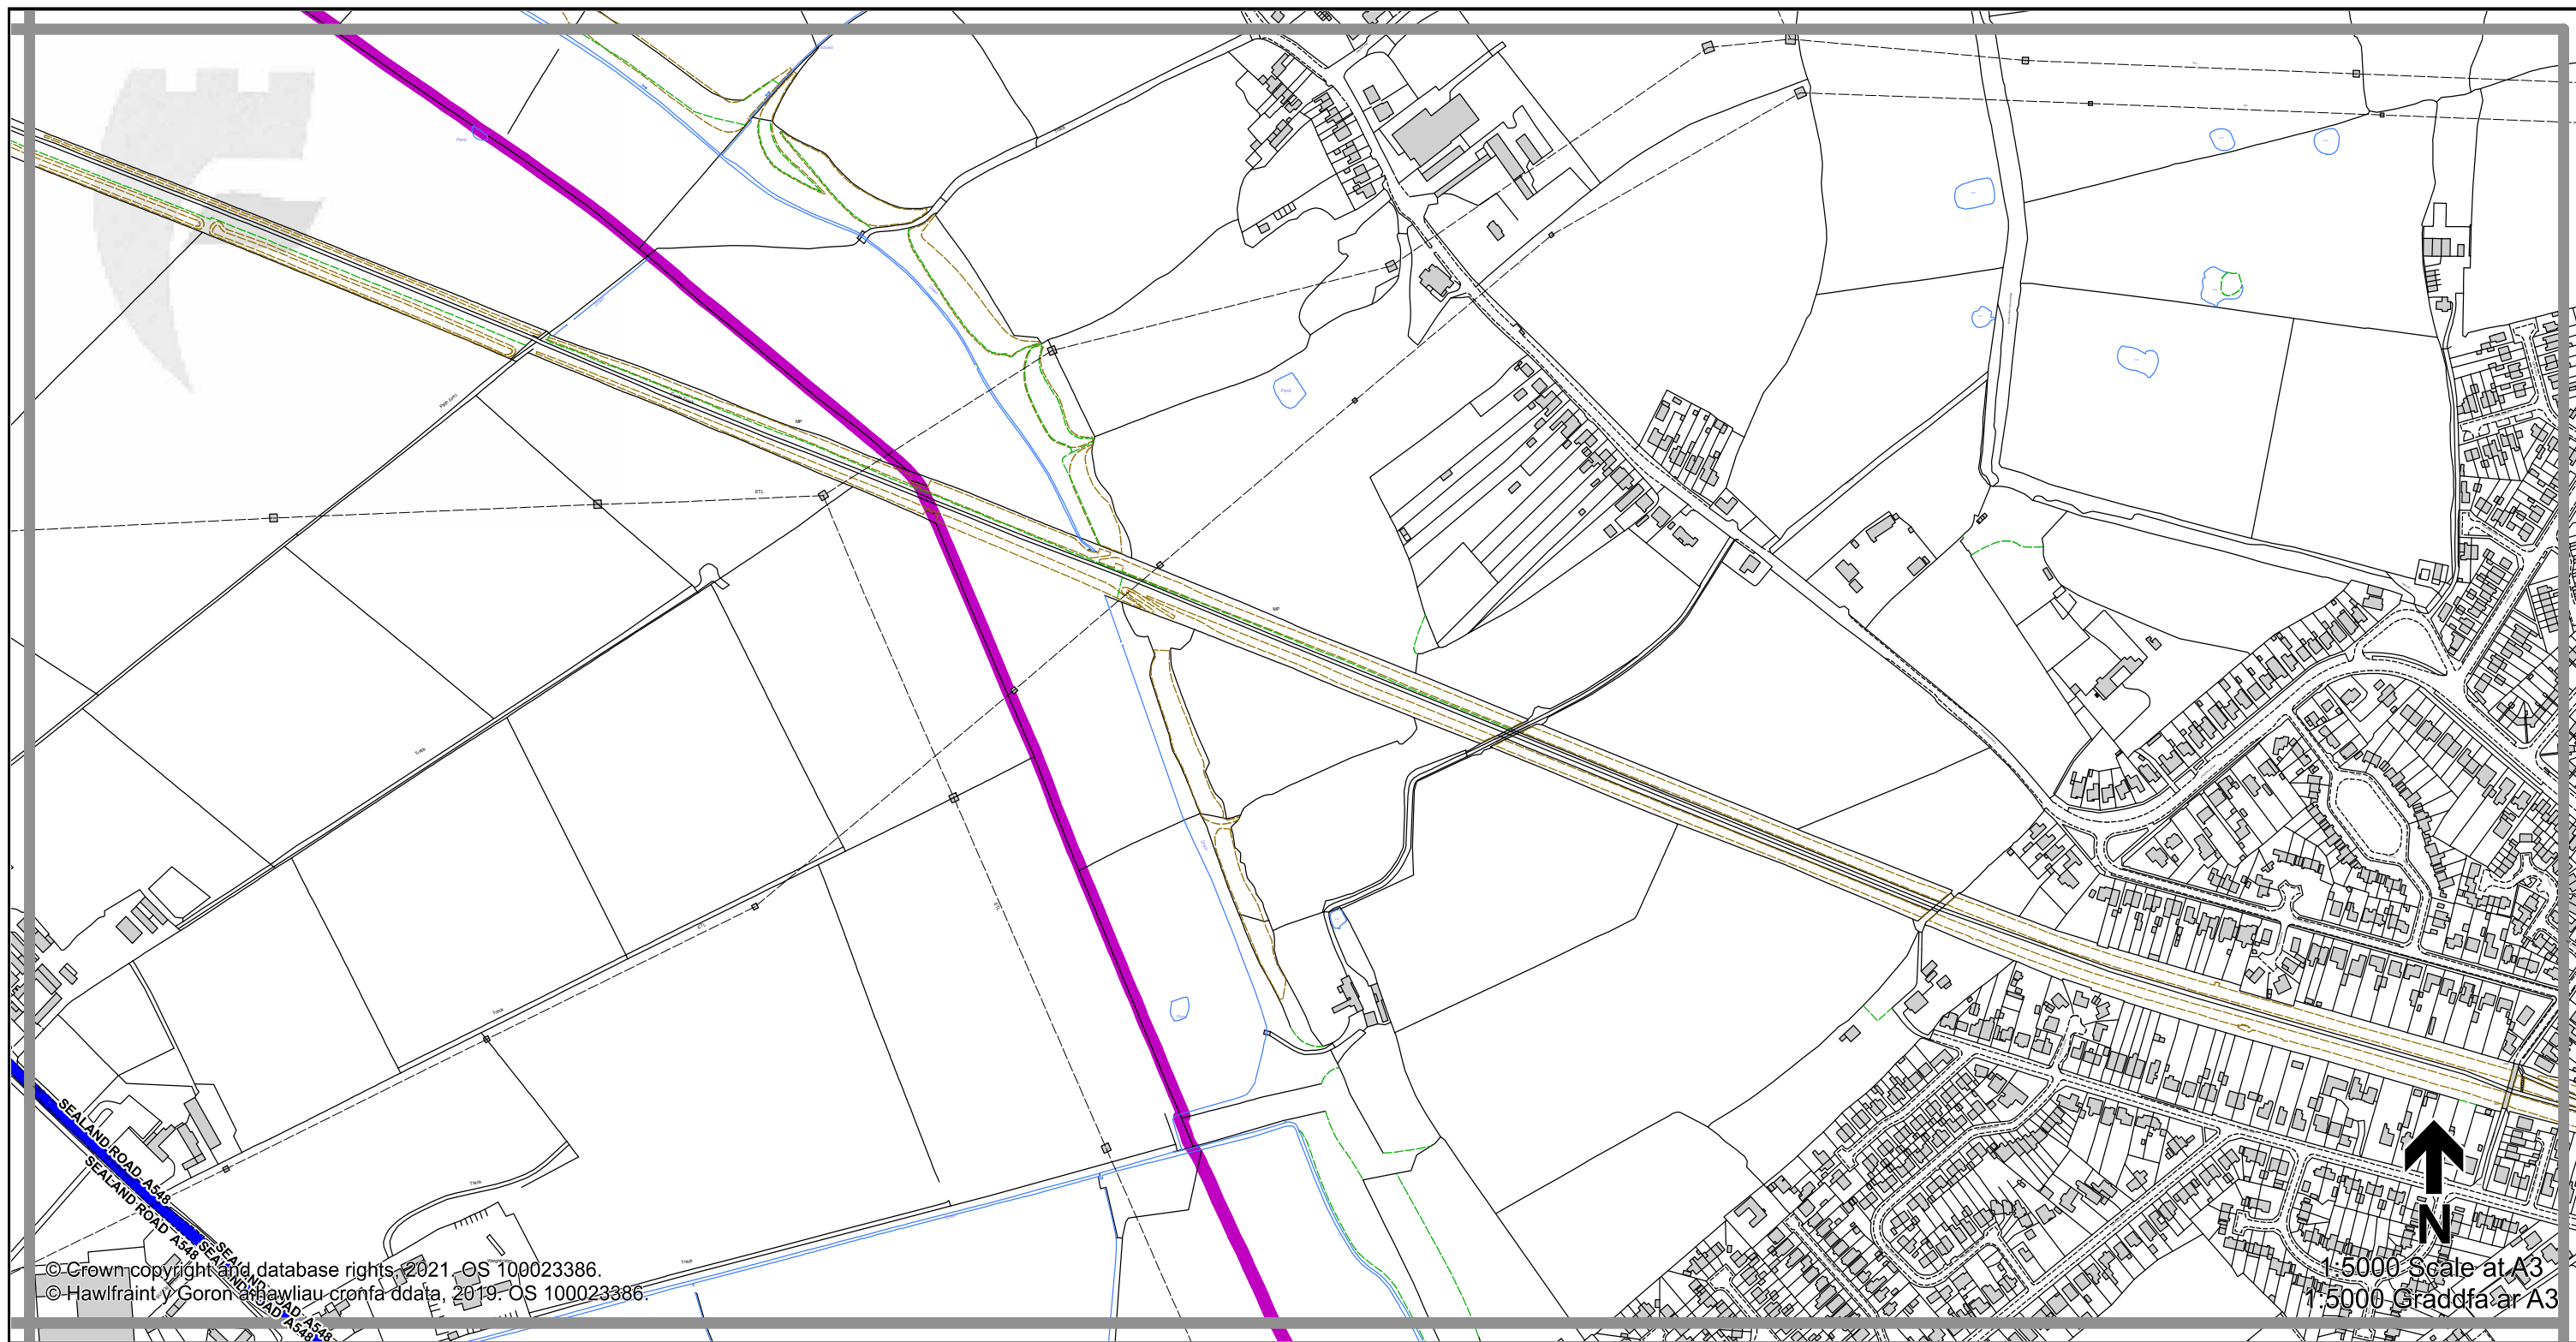

Legend / Eglurhad

- 20 mph / mya
- Restricted Road' (30mph)
  Ffordd Gyfyngedig (30mya)
- 30 mph by Order
  30 mya drwy Orchymyn
- 40 mph / mya
- 50 mph / mya
- National Speed Limit applies
  Terfyn Cyflymder Cenedlaethol yn berthnasol
- Derestricted by Order (National Speed Limit applies)
  Heb Gyfyngiad drwy Orchymyn (Terfyn Cyflymder Cenedlaethol yn berthnasol)
- Roads subject to separate Orders
  Ffyrdd sy'n destun Gorchmynion ar wahân
- County Boundary / Ffin y Sir

**THE FLINTSHIRE COUNTY COUNCIL (VARIOUS ROADS)
(20MPH, 30MPH, 40MPH, 50MPH AND NATIONAL SPEED LIMITS.
RESTRICTED AND DERESTRICTED ROADS) ORDER 2021.**

**GORCHYMYN (FFYRDD AMRYWIOL) (20MYA, 30MYA, 40MYA,
50MYA A'R TERFYNAU CYFLYMDER CENEDLAETHOL.
FFYRDD CYFYNGEDIG A FFYRDD HEB GYFYNGIAD)
CYNGOR SIR Y FFLINT 2021.**

**Sheet
P16
Dalen**

**Sheet Revision Number:
Rhif Adolgiad Y Ddalen:**

1

**Sheet Active from:
Dalen yn weithredol o:**

03/09/2021