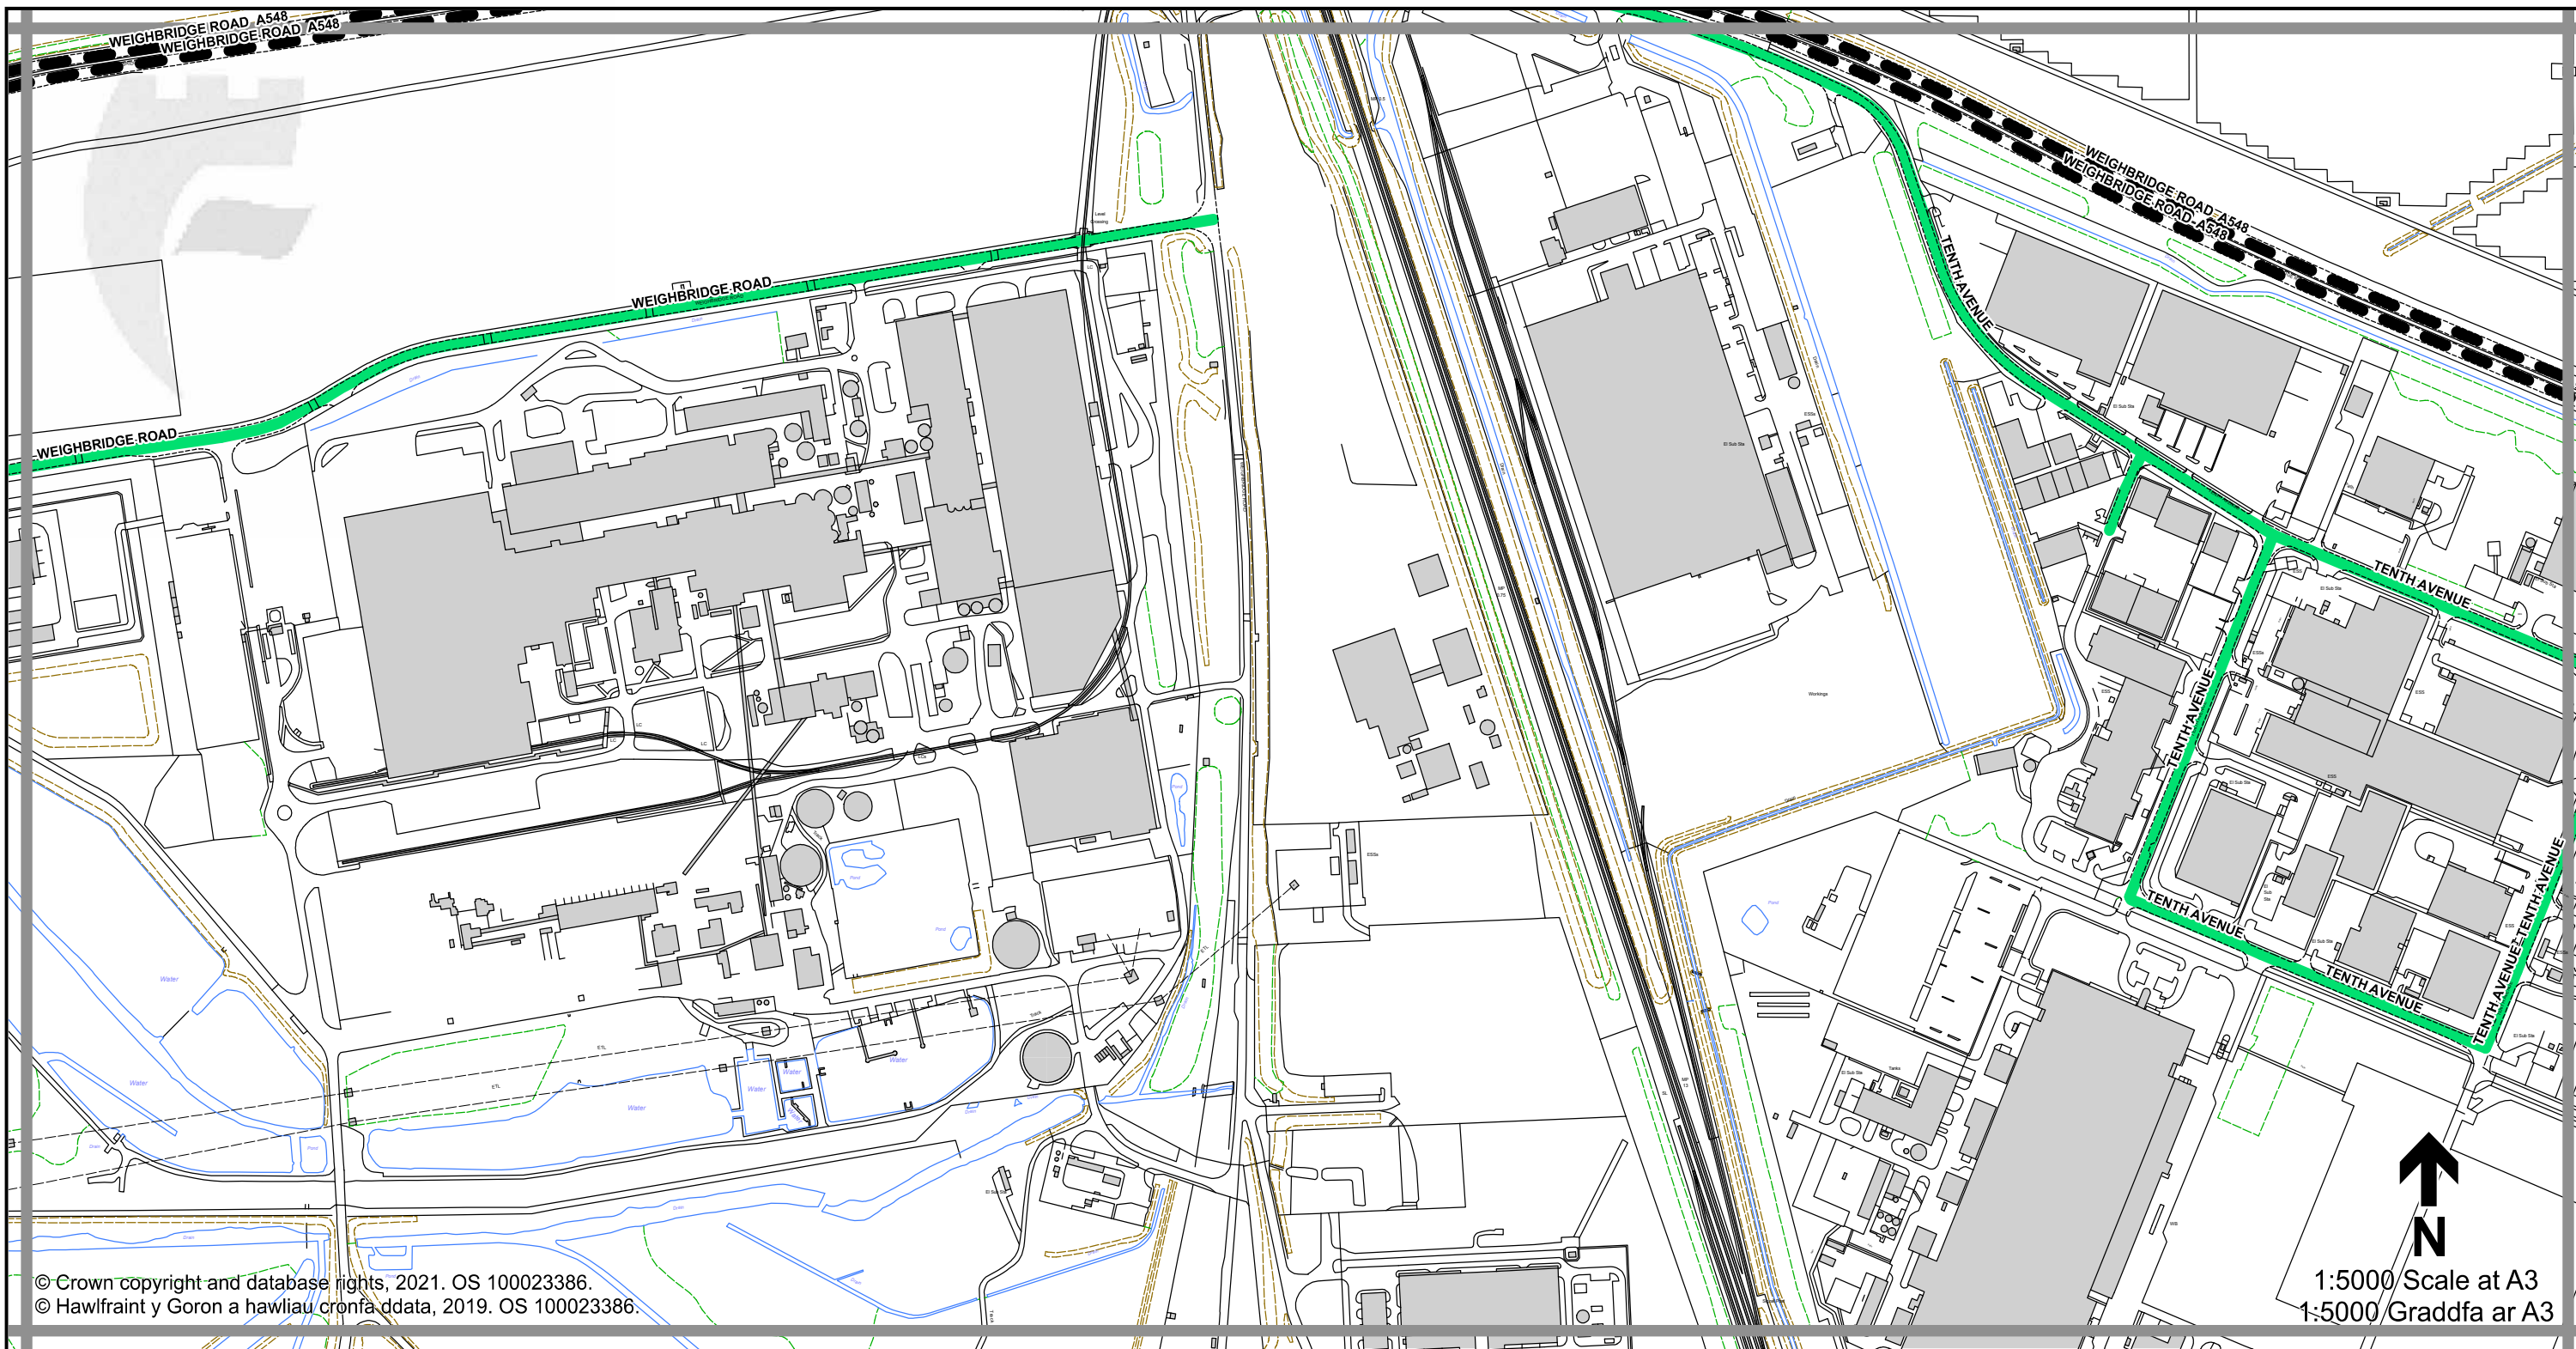

© Crown copyright and database rights, 2021. OS 100023386.
© Hawlfraint y Goron a hawliau cronfa ddata, 2019. OS 100023386.

1:5000 Scale at A3
1:5000 Graddfa ar A3

Legend / Eglurhad

- 20 mph / mya
- Restricted Road' (30mph)
  Ffordd Gyfyngedig (30mya)
- 30 mph by Order
  30 mya drwy Orchymyn
- 40 mph / mya
- 50 mph / mya
- National Speed Limit applies
  Terfyn Cyflymder Cenedlaethol yn berthnasol
- Derestricted by Order (National Speed Limit applies)
  Heb Gyfyngiad drwy Orchymyn (Terfyn Cyflymder Cenedlaethol yn berthnasol)
- Roads subject to separate Orders
  Ffyrrd sy'n destun Gorchmynion ar wahân
- County Boundary / Ffin y Sir

THE FLINTSHIRE COUNTY COUNCIL (VARIOUS ROADS) (20MPH, 30MPH, 40MPH, 50MPH AND NATIONAL SPEED LIMITS. RESTRICTED AND DERESTRICTED ROADS) ORDER 2021.

GORCHYMYN (FFYRDD AMRYWIOL) (20MYA, 30MYA, 40MYA, 50MYA A'R TERFYNAU CYFLYMDER CENEDLAETHOL. FFYRDD CYFYNGEDIG A FFYRDD HEB GYFYNGIAD) CYNGOR SIR Y FFLINT 2021.

Sheet
M19
Dalen

Sheet Revision Number:
Rhif Adolgiad Y Ddalen: **1**
Sheet Active from:
Dalen yn weithredol o: **03/09/2021**