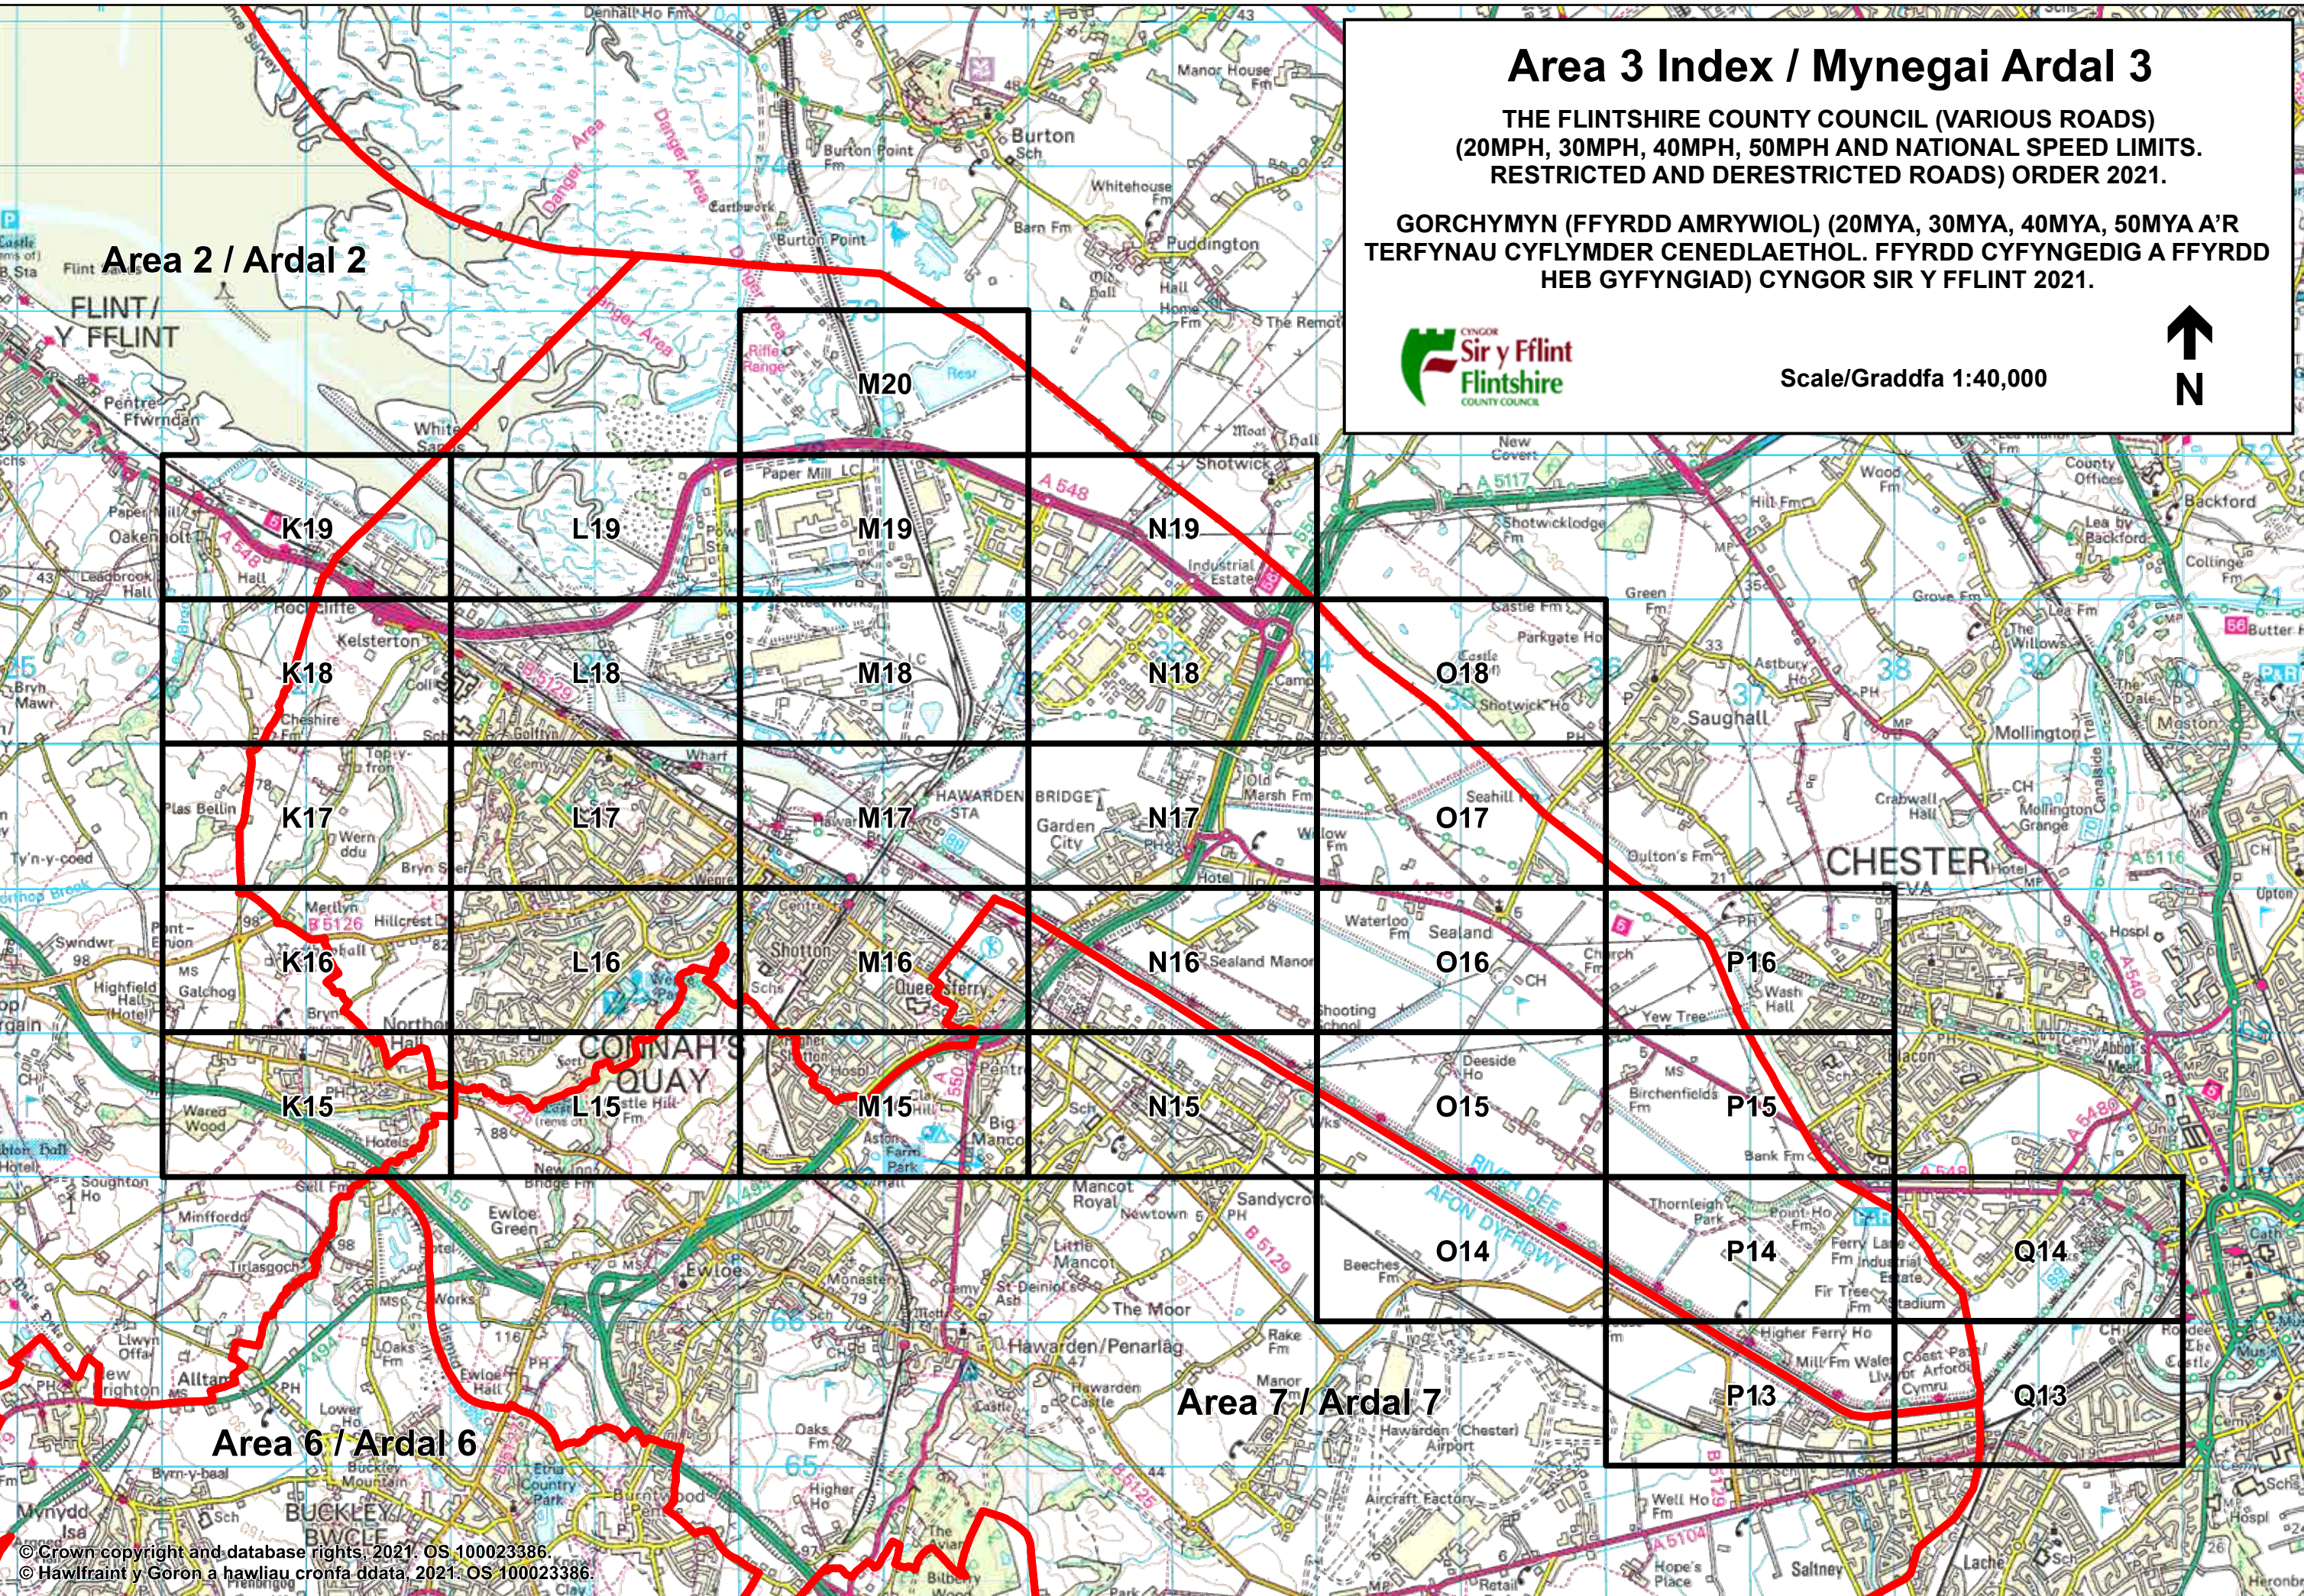

Area 3 Index / Mynegai Ardal 3

THE FLINTSHIRE COUNTY COUNCIL (VARIOUS ROADS)
(20MPH, 30MPH, 40MPH, 50MPH AND NATIONAL SPEED LIMITS.
RESTRICTED AND DERESTRICTED ROADS) ORDER 2021.

GORCHYMYN (FFYRDD AMRYWIOL) (20MYA, 30MYA, 40MYA, 50MYA A'R
TERFYNAU CYFLYMDER CENEDLAETHOL. FFYRDD CYFYNGEDIG A FFYRDD
HEB GYFYNGIAD) CYNGOR SIR Y FFLINT 2021.

Scale/Graddfa 1:40,000