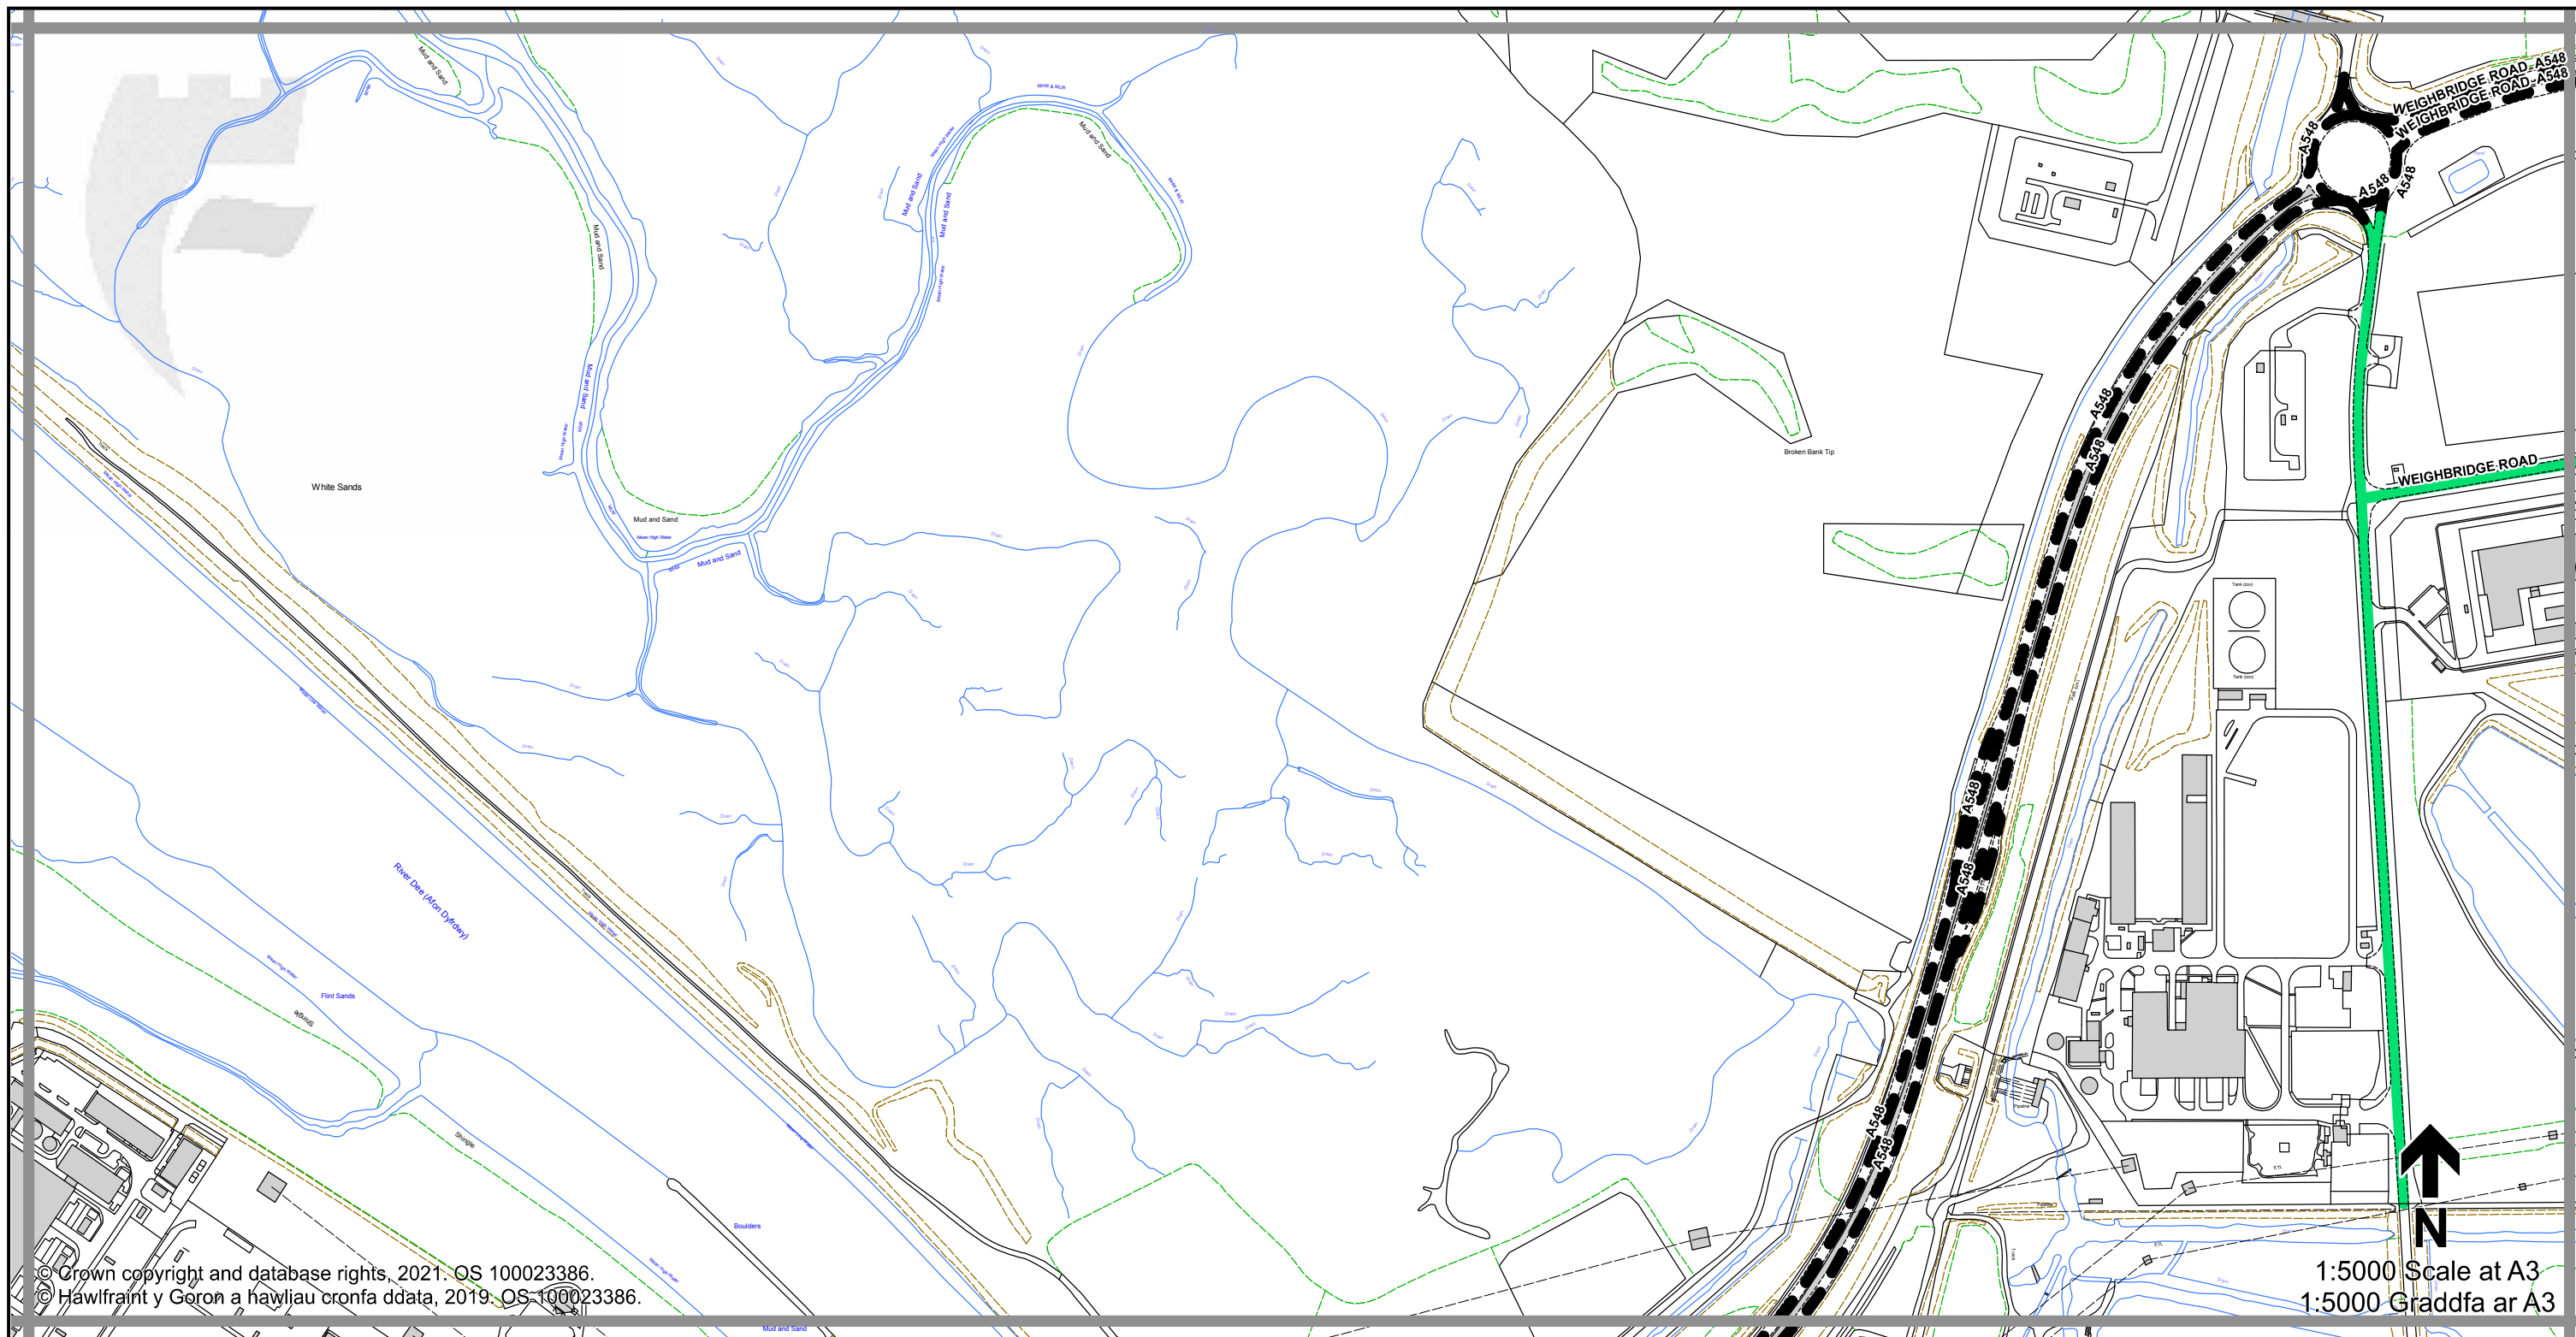

© Crown copyright and database rights, 2021. OS 100023386.
© Hawffraint y Geron a hawliau cronfa ddata, 2019. OS 100023386.

1:5000 Scale at A3
1:5000 Graddfa ar A3

Legend / Eglurhad

- 20 mph / mya
- Restricted Road' (30mph)
  Ffordd Gyfyngedig (30mya)
- 30 mph by Order
  30 mya drwy Orchymyn
- 40 mph / mya
- 50 mph / mya
- National Speed Limit applies
  Terfyn Cyflymder Cenedlaethol yn berthnasol
- Derestricted by Order (National Speed Limit applies)
  Heb Gyfyngiad drwy Orchymyn (Terfyn Cyflymder Cenedlaethol yn berthnasol)
- Roads subject to separate Orders
  Ffyrrd sy'n destun Gorchymynion ar wahân
- County Boundary / Ffin y Sir

THE FLINTSHIRE COUNTY COUNCIL (VARIOUS ROADS) (20MPH, 30MPH, 40MPH, 50MPH AND NATIONAL SPEED LIMITS. RESTRICTED AND DERESTRICTED ROADS) ORDER 2021.

GORCHYMYN (FFYRDD AMRYWIOL) (20MYA, 30MYA, 40MYA, 50MYA A'R TERFYNAU CYFLYMDER CENEDLAETHOL. FFYRDD CYFYNGEDIG A FFYRDD HEB GYFYNGIAD) CYNGOR SIR Y FFLINT 2021.

**Sheet
L19
Dalen**

Sheet Revision Number:
Rhif Adolgiad Y Ddalen: **1**
Sheet Active from:
Dalen yn weithredol o: **03/09/2021**