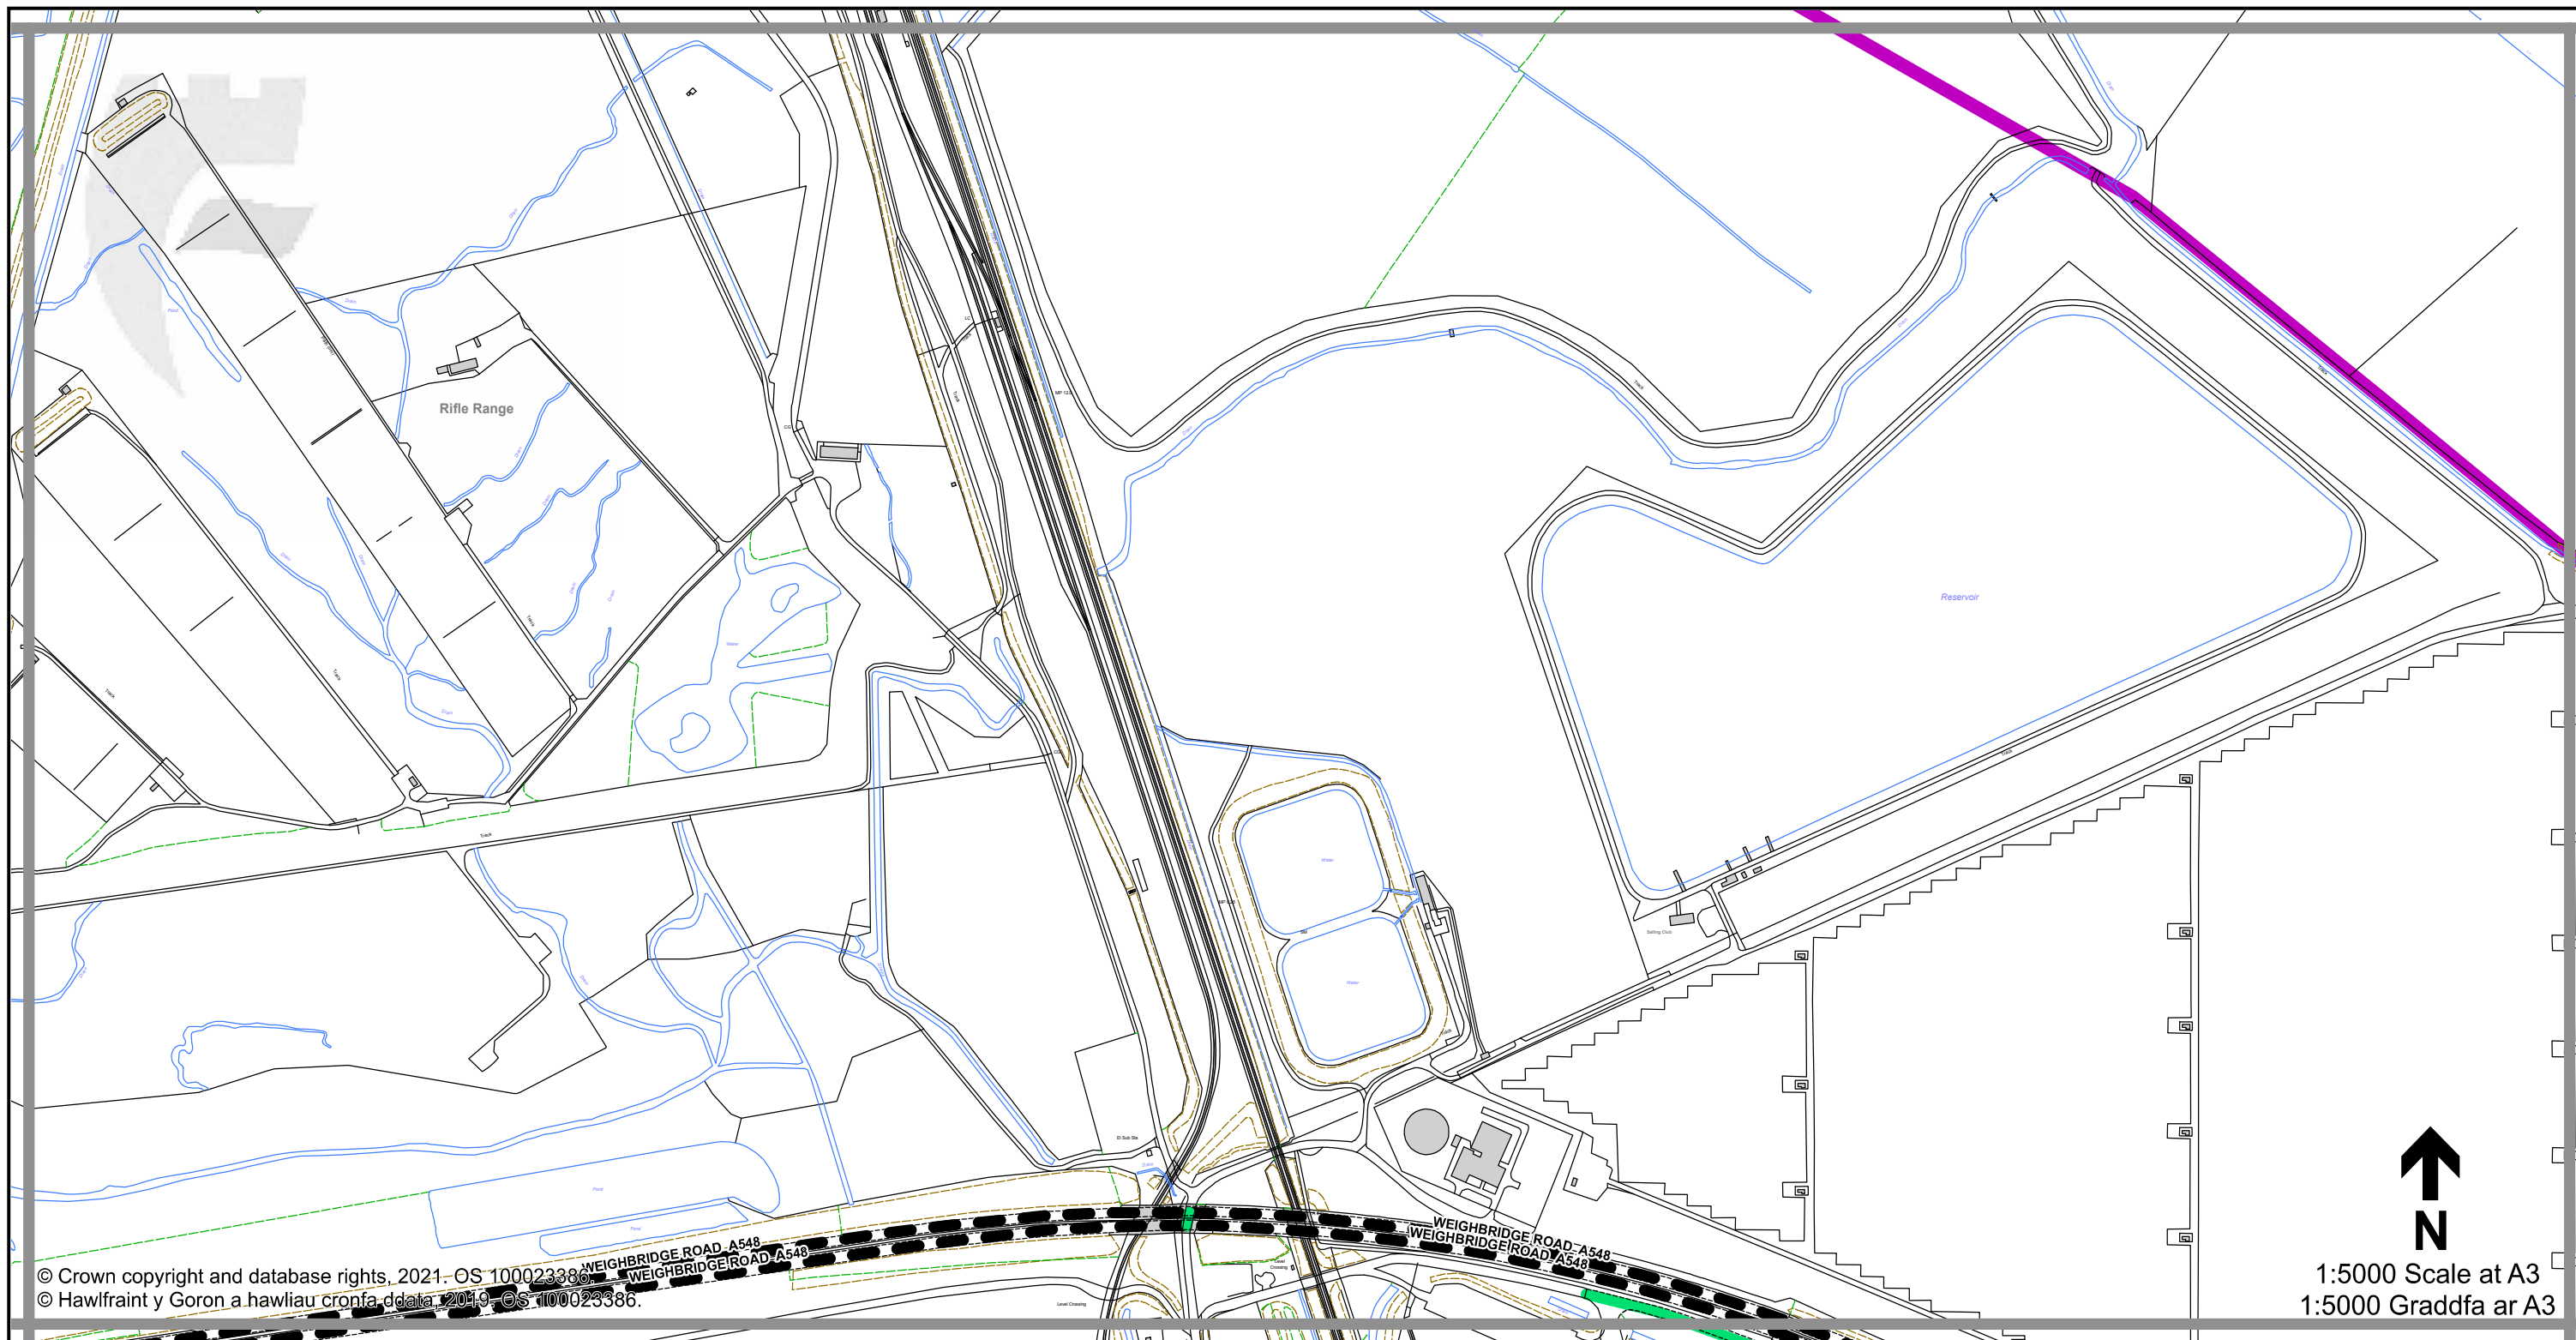

Legend / Eglurhad

- 20 mph / mya
- Restricted Road' (30mph)
  Ffordd Gyfyngedig (30mya)
- 30 mph by Order
  30 mya drwy Orchymyn
- 40 mph / mya
- 50 mph / mya
- National Speed Limit applies
  Terfyn Cyflymder Cenedlaethol yn berthnasol
- Derestricted by Order (National Speed Limit applies)
  Heb Gyfyngiad drwy Orchymyn (Terfyn Cyflymder Cenedlaethol yn berthnasol)
- Roads subject to separate Orders
  Ffyrdd sy'n destun Gorchmynion ar wahân
- County Boundary / Ffin y Sir

**THE FLINTSHIRE COUNTY COUNCIL (VARIOUS ROADS)
(20MPH, 30MPH, 40MPH, 50MPH AND NATIONAL SPEED LIMITS.
RESTRICTED AND DERESTRICTED ROADS) ORDER 2021.**

**GORCHYMYN (FFYRDD AMRYWIOL) (20MYA, 30MYA, 40MYA,
50MYA A'R TERFYNAU CYFLYMDER CENEDLAETHOL.
FFYRDD CYFYNGEDIG A FFYRDD HEB GYFYNGIAD)
CYNGOR SIR Y FFLINT 2021.**

**Sheet
M20
Dalen**

**Sheet Revision Number:
Rhif Adolgiad Y Ddalen: 1**
**Sheet Active from:
Dalen yn weithredol o: 03/09/2021**