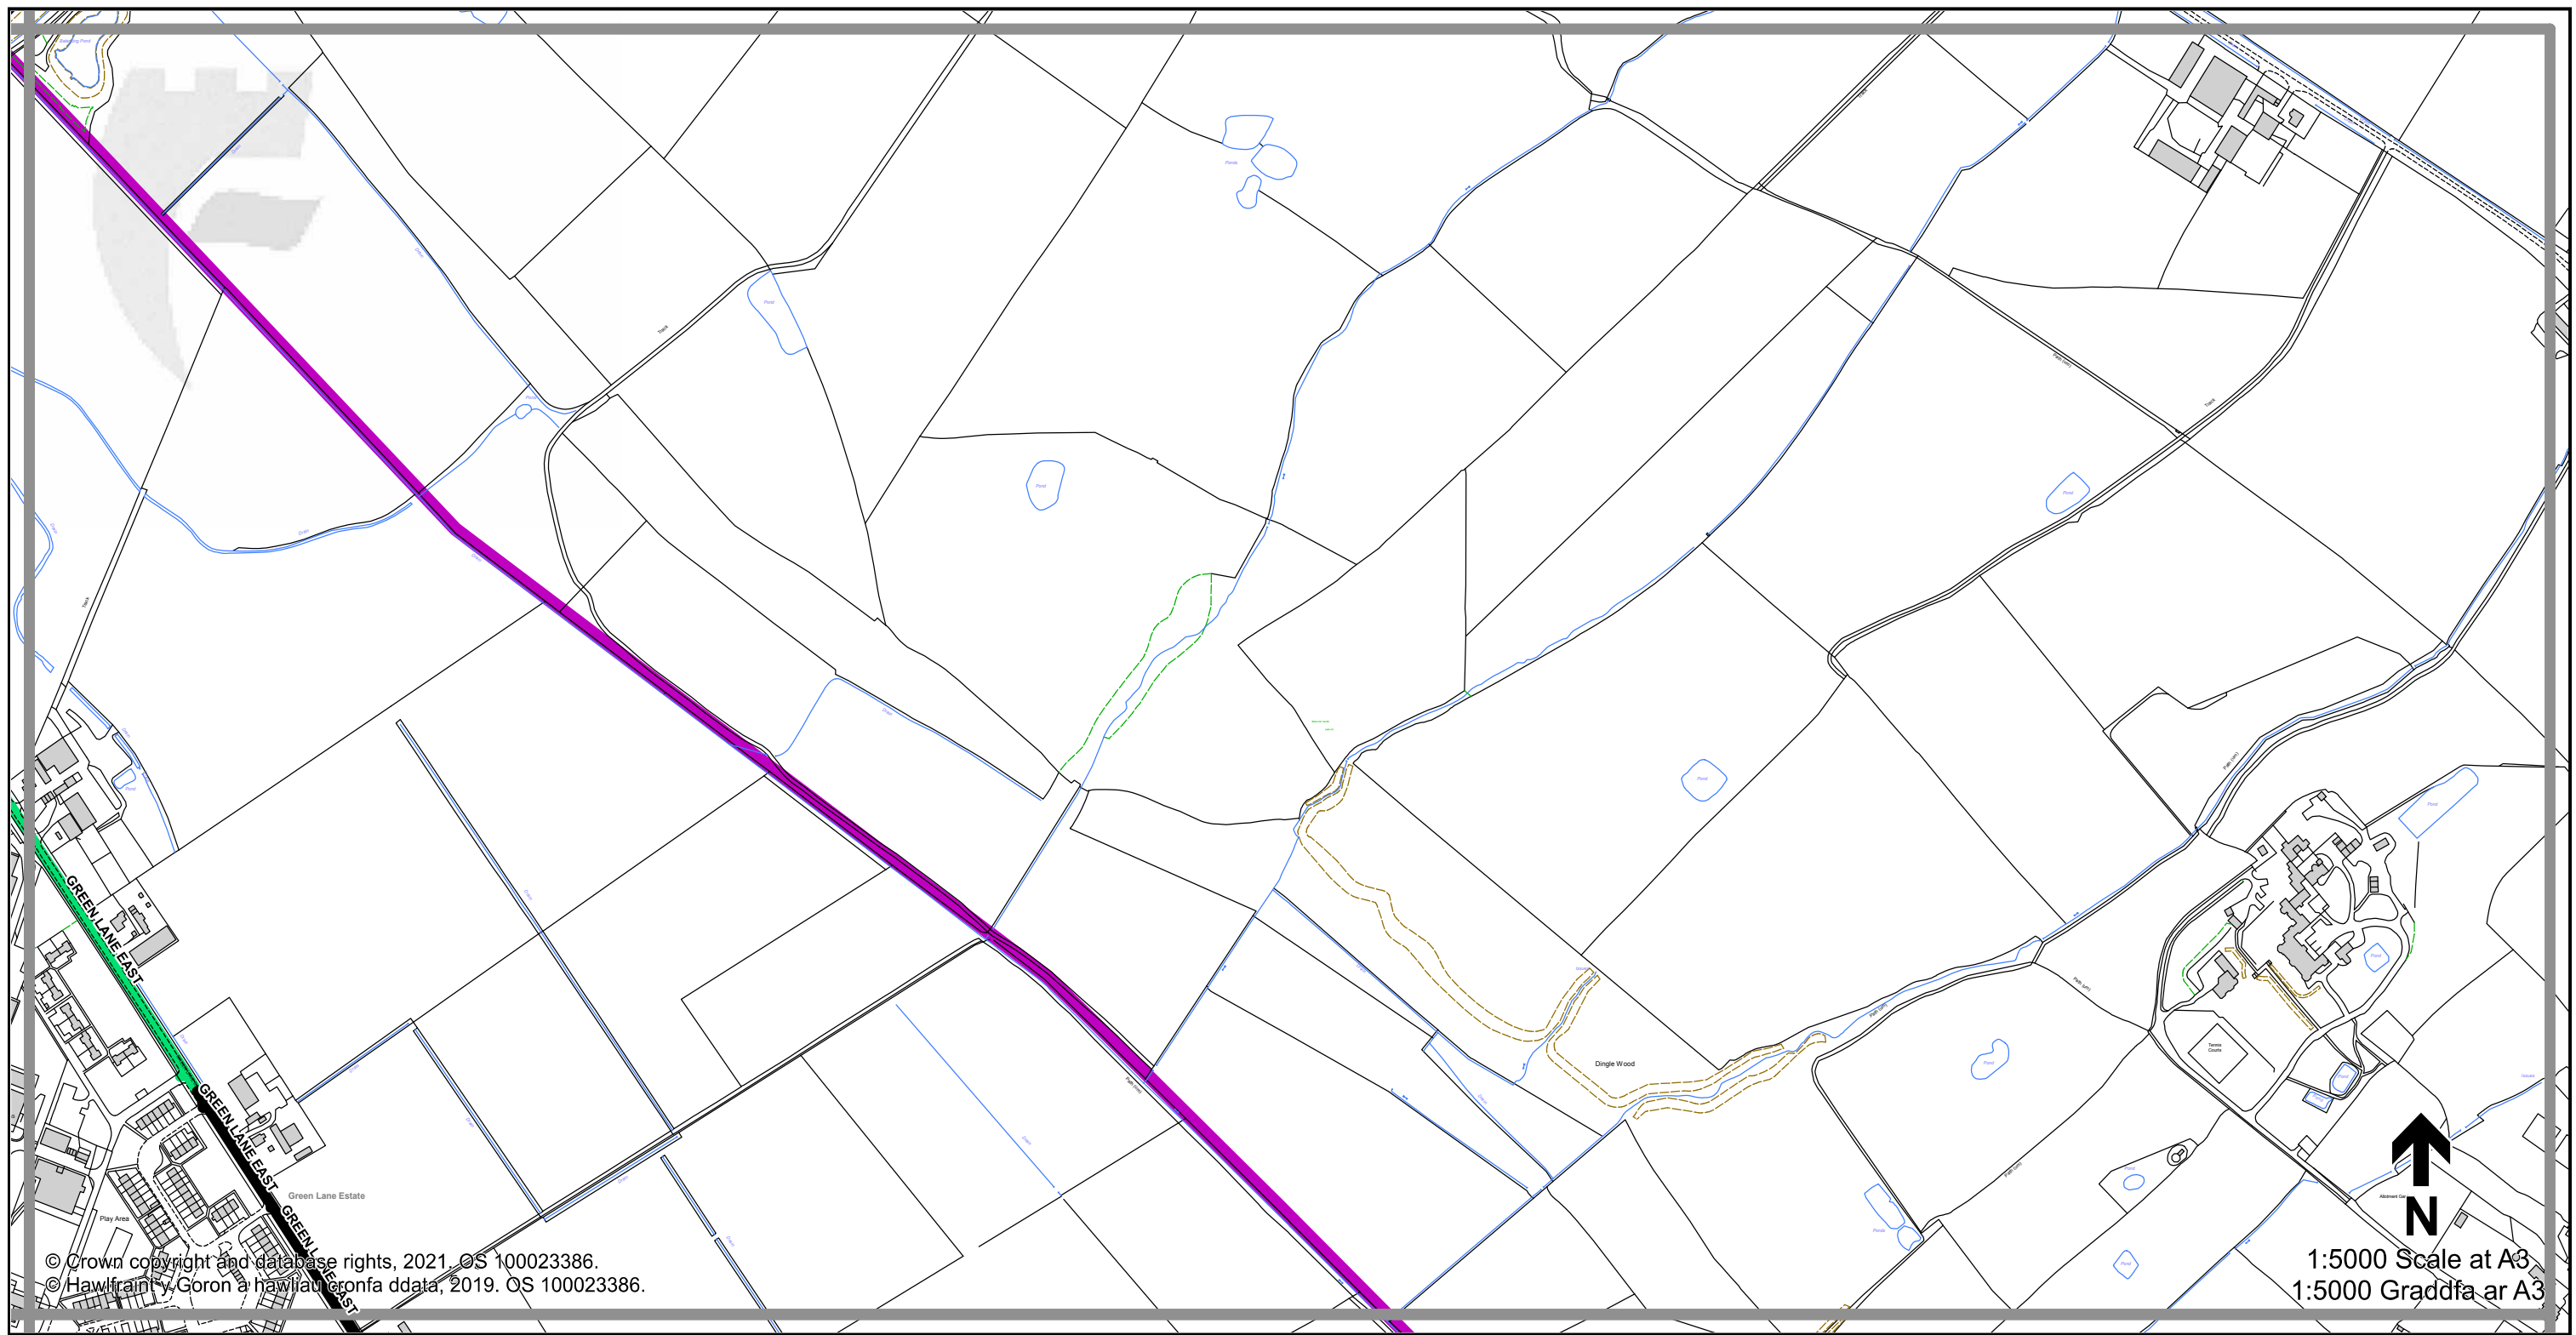

Legend / Eglurhad

- 20 mph / mya
- Restricted Road' (30mph)
  Ffordd Gyfyngedig (30mya)
- 30 mph by Order
  30 mya drwy Orchymyn
- 40 mph / mya
- 50 mph / mya
- National Speed Limit applies
  Terfyn Cyflymder Cenedlaethol yn berthnasol
- Derestricted by Order (National Speed Limit applies)
  Heb Gyfyngiad drwy Orchymyn (Terfyn Cyflymder Cenedlaethol yn berthnasol)
- Roads subject to separate Orders
  Ffyrdd sy'n destun Gorchmynion ar wahân
- County Boundary / Ffin y Sir

**THE FLINTSHIRE COUNTY COUNCIL (VARIOUS ROADS)
(20MPH, 30MPH, 40MPH, 50MPH AND NATIONAL SPEED LIMITS.
RESTRICTED AND DERESTRICTED ROADS) ORDER 2021.**

**GORCHYMYN (FFYRDD AMRYWIOL) (20MYA, 30MYA, 40MYA,
50MYA A'R TERFYNAU CYFLYMDER CENEDLAETHOL.
FFYRDD CYFYNGEDIG A FFYRDD HEB GYFYNGIAD)
CYNGOR SIR Y FFLINT 2021.**

**Sheet
O18
Dalen**

**Sheet Revision Number:
Rhif Adolgiad Y Ddalen: 1**
**Sheet Active from:
Dalen yn weithredol o: 03/09/2021**