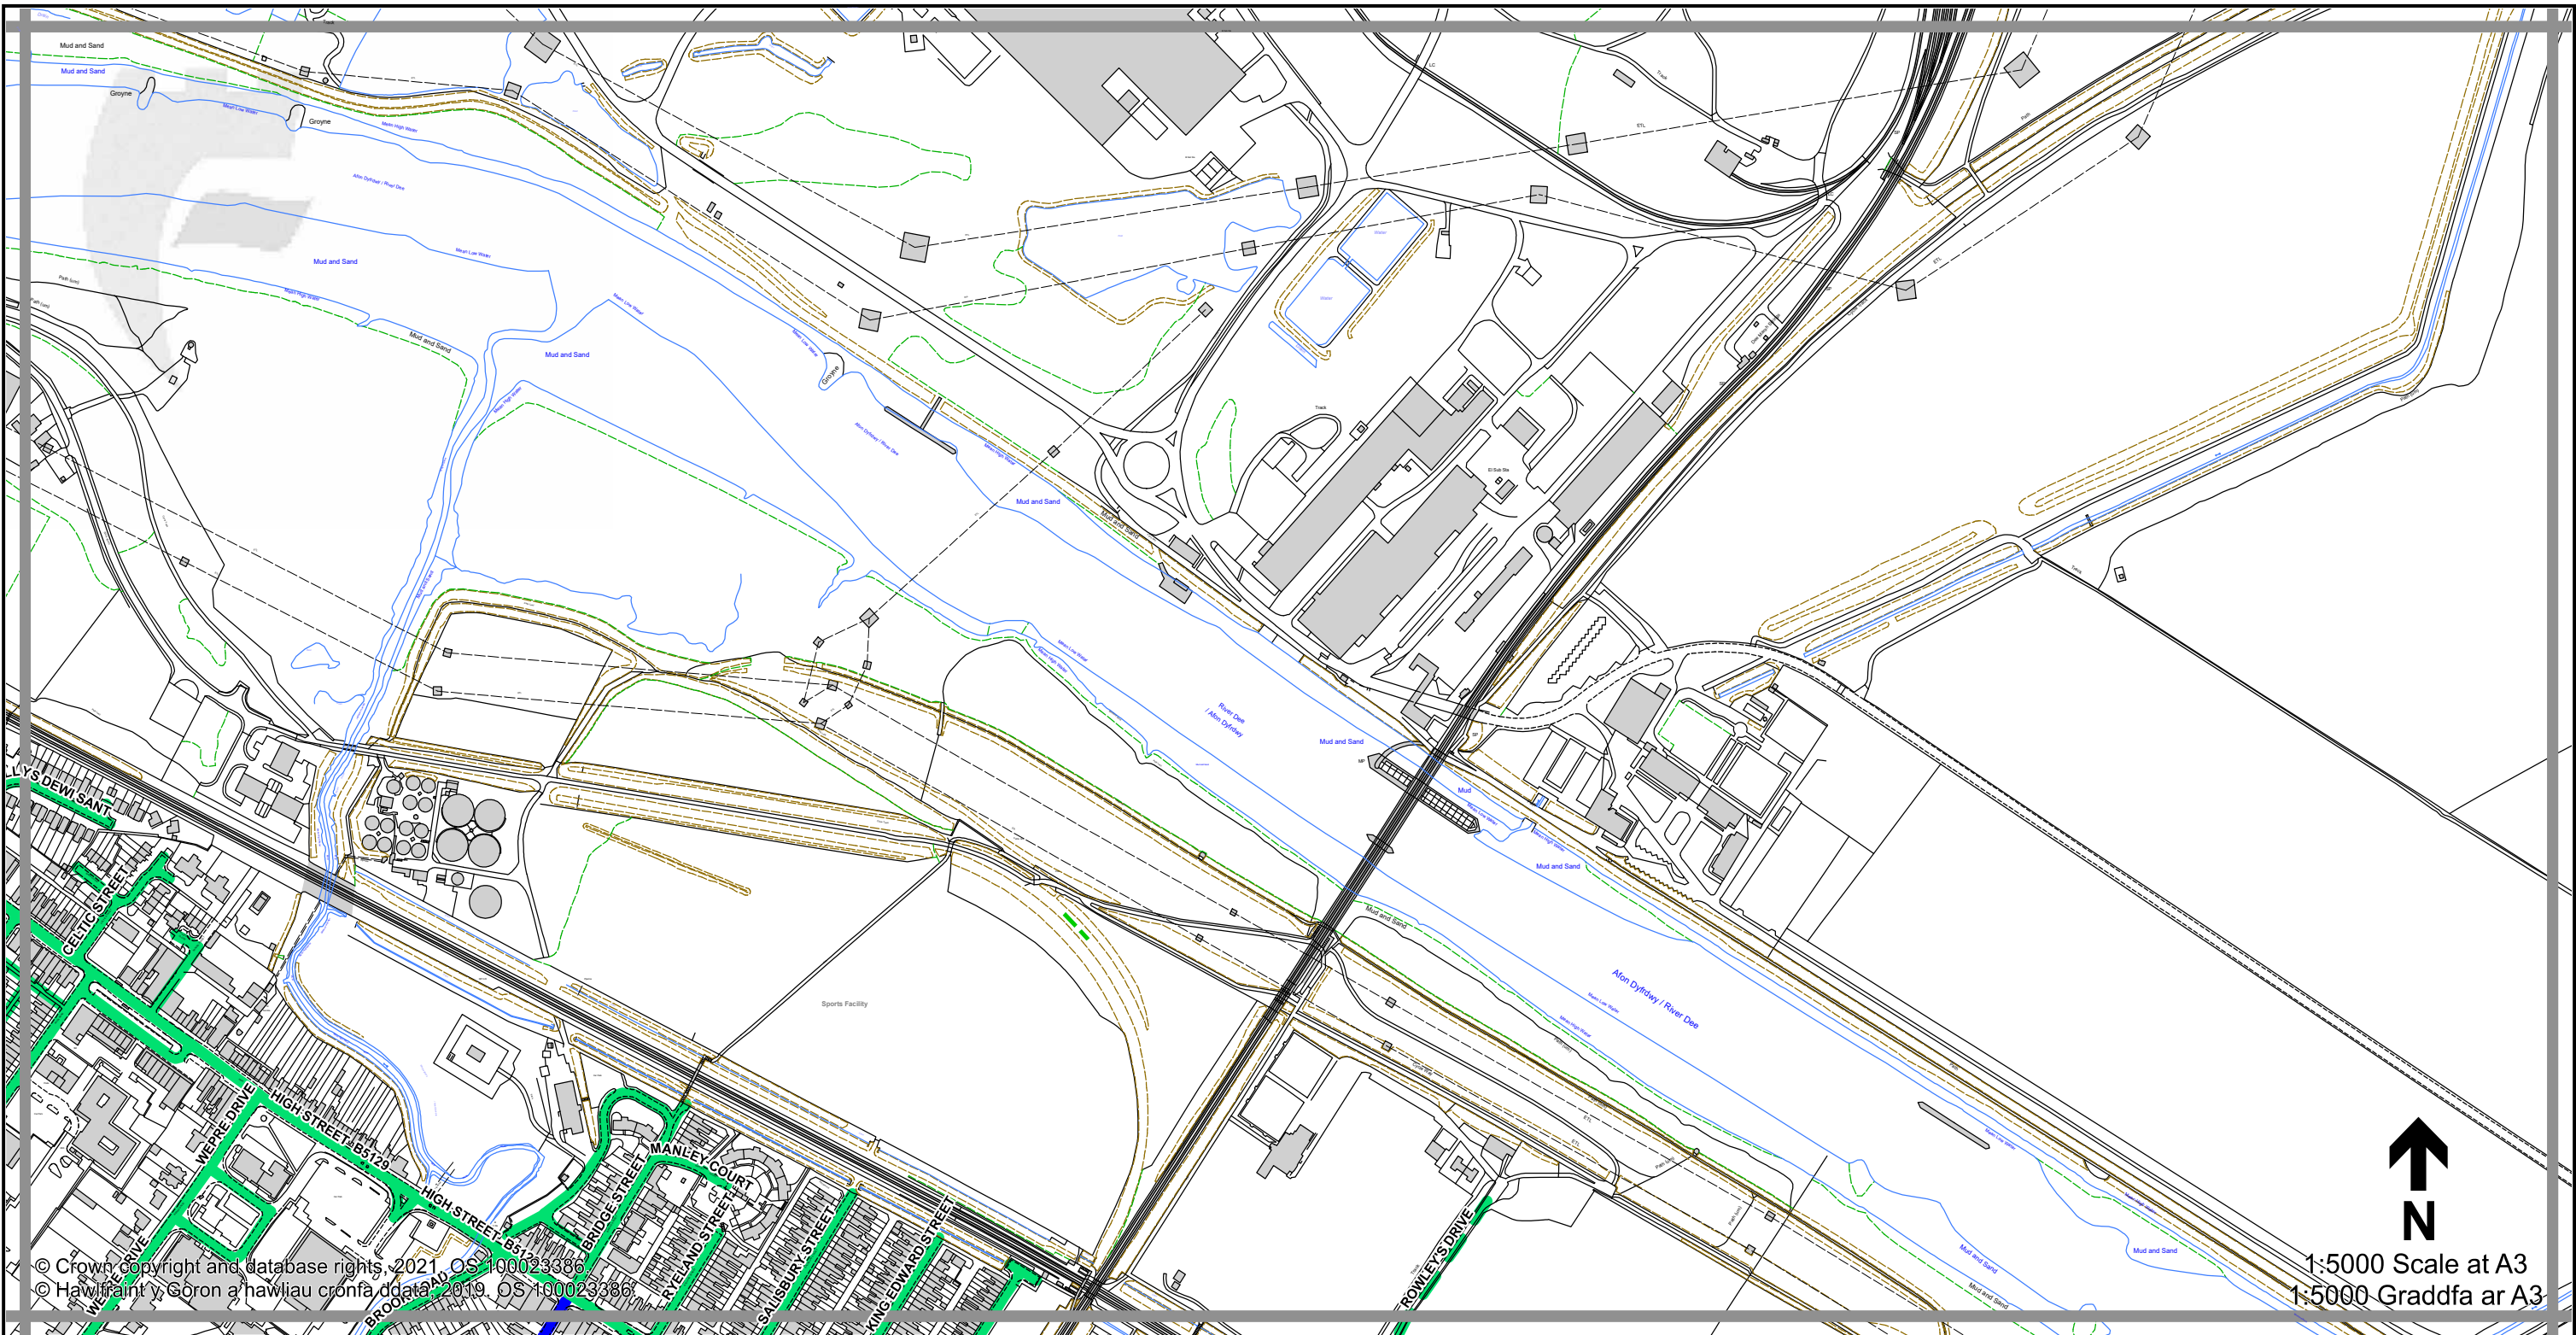

© Crown Copyright and database rights, 2021, OS 100023386
© Hawlfraint y Goron a hawliau cronfa ddata, 2019, OS 100023386

1:5000 Scale at A3
1:5000 Graddfa ar A3

Legend / Eglurhad

- 20 mph / mya
- Restricted Road (30mph)
  Ffordd Gyfyngedig (30mya)
- 30 mph by Order
  30 mya drwy Orchymyn
- 40 mph / mya
- 50 mph / mya
- National Speed Limit applies
  Terfyn Cyflymder Cenedlaethol yn berthnasol
- Derestricted by Order (National Speed Limit applies)
  Heb Gyfyngiad drwy Orchymyn (Terfyn Cyflymder Cenedlaethol yn berthnasol)
- Roads subject to separate Orders
  Ffyrdd sy n destun Gorchmynion ar wahân
- County Boundary / Ffin y Sir

THE FLINTSHIRE COUNTY COUNCIL (VARIOUS ROADS) (20MPH, 30MPH, 40MPH, 50MPH AND NATIONAL SPEED LIMITS. RESTRICTED AND DERESTRICTED ROADS) ORDER 2021.

GORCHYMYN (FFYRDD AMRYWIOL) (20MYA, 30MYA, 40MYA, 50MYA A R TERFYNAU CYFLYMDER CENEDLAETHOL. FFYRDD CYFYNGEDIG A FFYRDD HEB GYFYNGIAD) CYNGOR SIR Y FFLINT 2021.

**Sheet
M17
Dalen**

Sheet Revision Number:
Rhif Adolgiad Y Ddalen: **1**
Sheet Active from:
Dalen yn weithredol o: **03/09/2021**