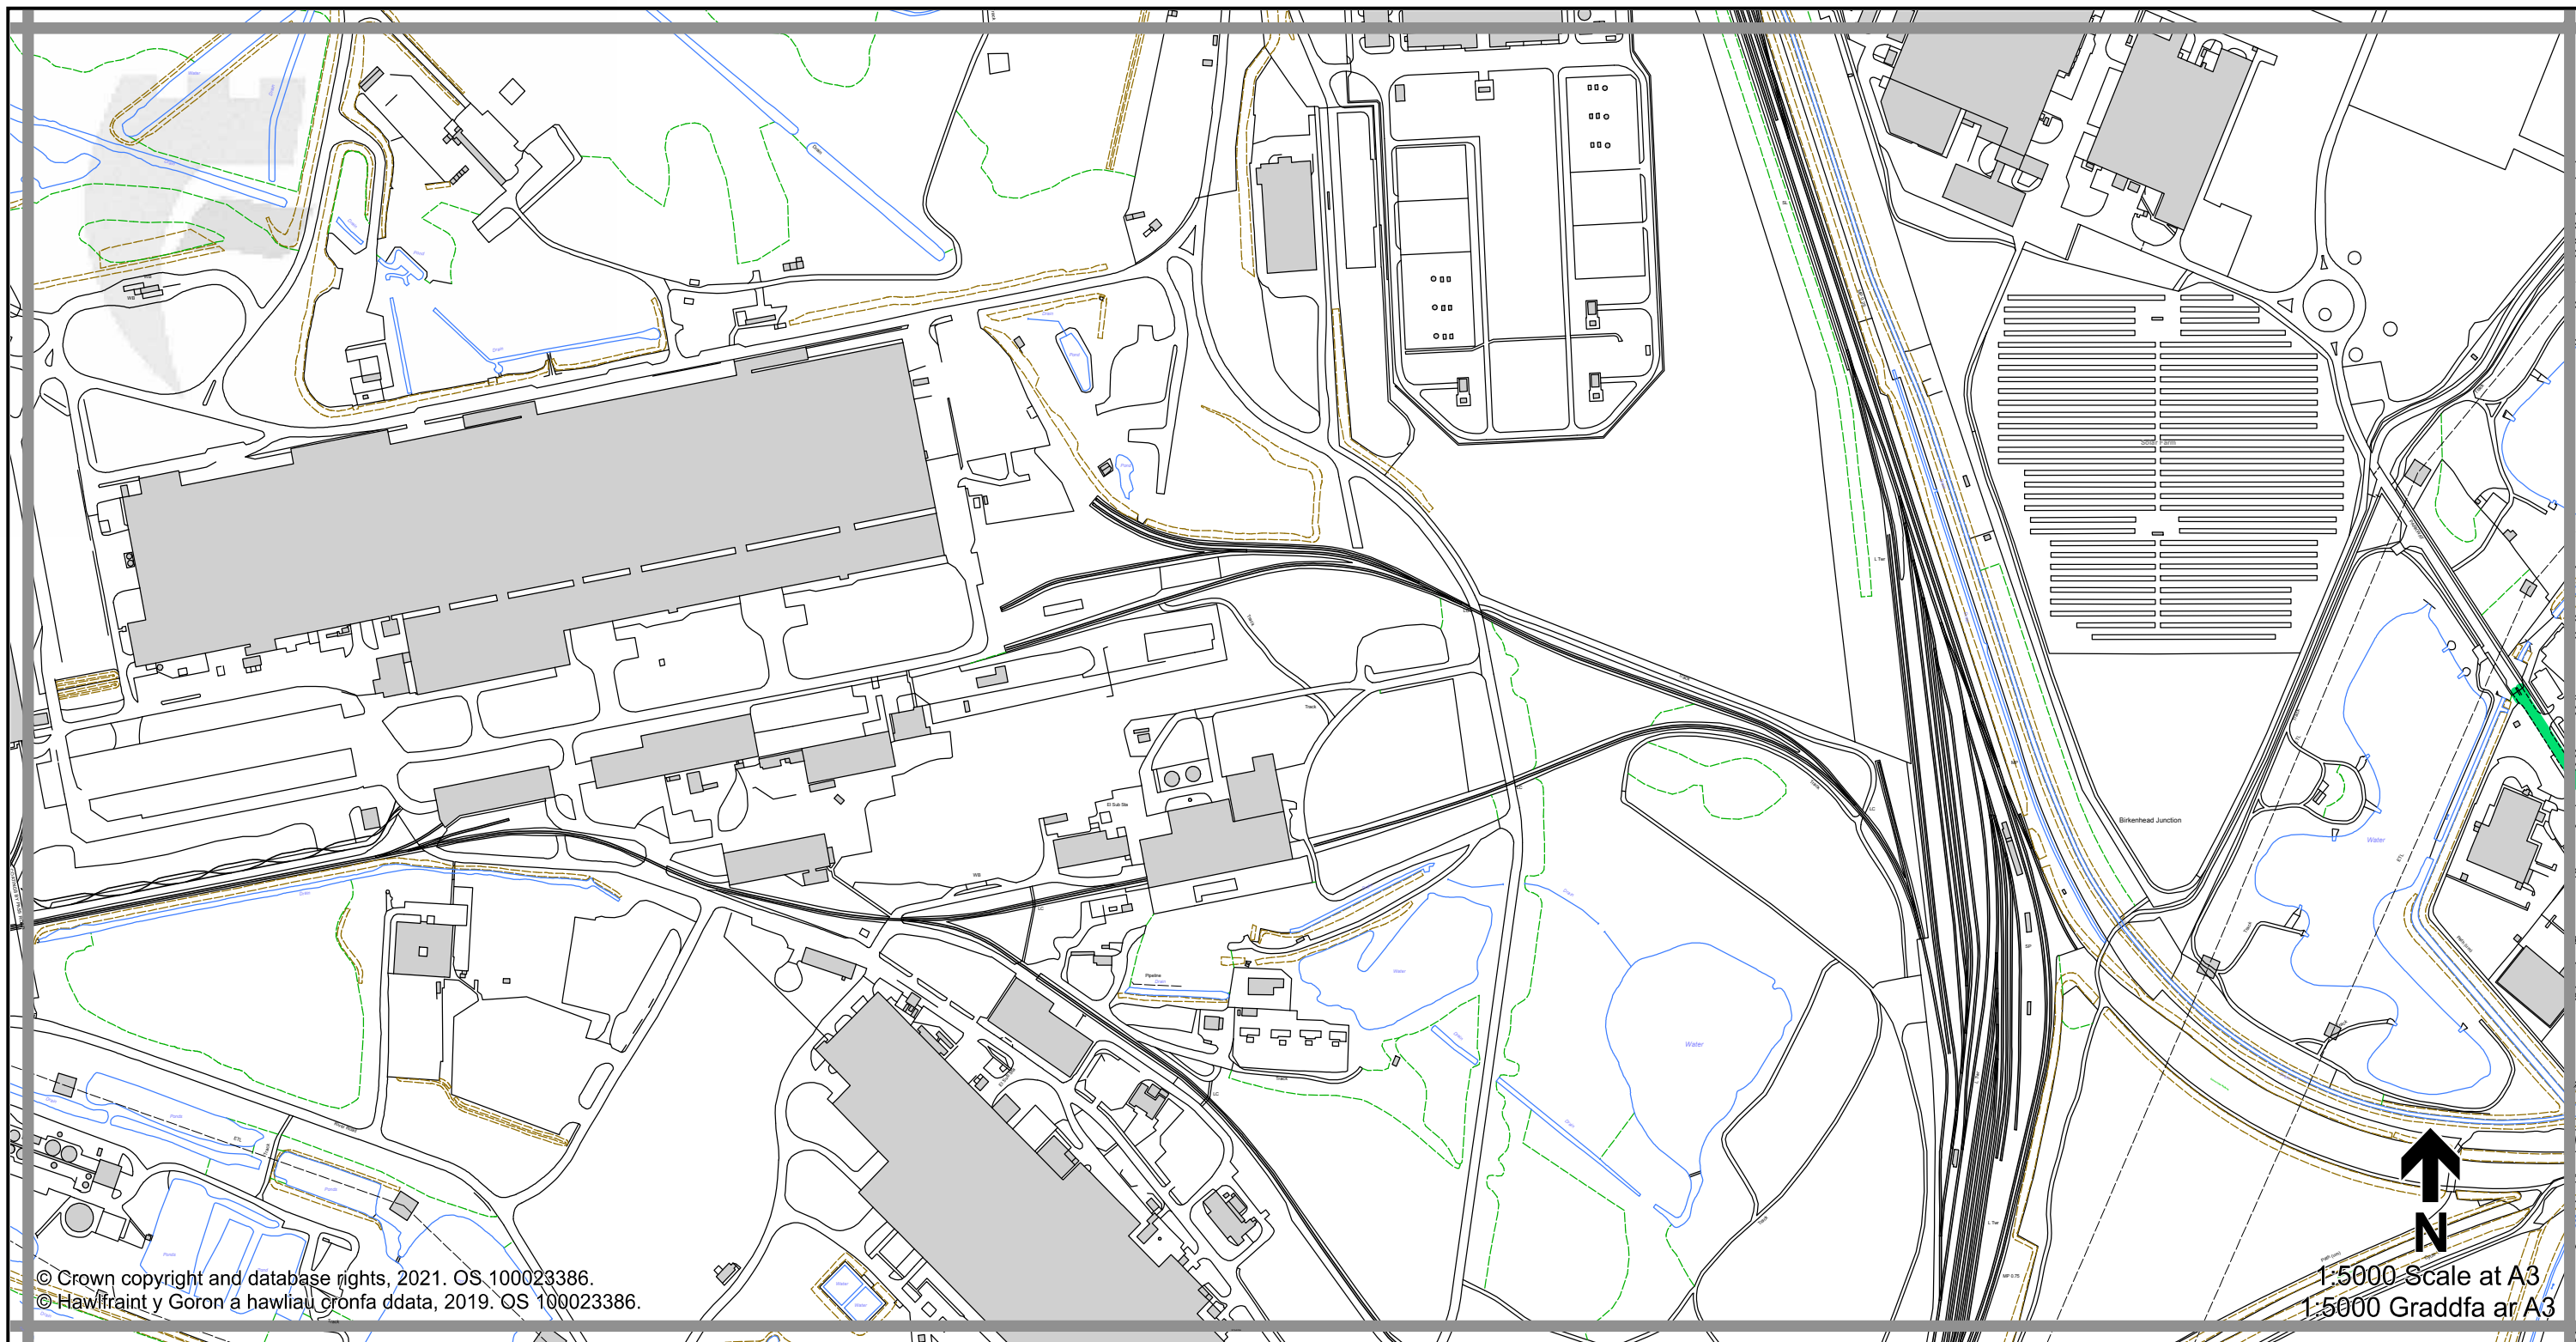

© Crown copyright and database rights, 2021. OS 100023386.
© Hawffraint y Goron a hawliau cronfa ddata, 2019. OS 100023386.

1:5000 Scale at A3
1:5000 Graddfa ar A3

Legend / Eglurhad

- 20 mph / mya
- Restricted Road' (30mph)
  Ffordd Gyfyngedig (30mya)
- 30 mph by Order
  30 mya drwy Orchymyn
- 40 mph / mya
- 50 mph / mya
- National Speed Limit applies
  Terfyn Cyflymder Cenedlaethol yn berthnasol
- Derestricted by Order (National Speed Limit applies)
  Heb Gyfyngiad drwy Orchymyn (Terfyn Cyflymder Cenedlaethol yn berthnasol)
- Roads subject to separate Orders
  Ffyrdd sy'n destun Gorchmynion ar wahân
- County Boundary / Ffin y Sir

**THE FLINTSHIRE COUNTY COUNCIL (VARIOUS ROADS)
(20MPH, 30MPH, 40MPH, 50MPH AND NATIONAL SPEED LIMITS.
RESTRICTED AND DERESTRICTED ROADS) ORDER 2021.**

**GORCHYMYN (FFYRDD AMRYWIOL) (20MYA, 30MYA, 40MYA,
50MYA A'R TERFYNAU CYFLYMDER CENEDLAETHOL.
FFYRDD CYFYNGEDIG A FFYRDD HEB GYFYNGIAD)
CYNGOR SIR Y FFLINT 2021.**

**Sheet
M18
Dalen**

Sheet Revision Number:
Rhif Adolgiad Y Ddalen: **1**
Sheet Active from:
Dalen yn weithredol o: **03/09/2021**