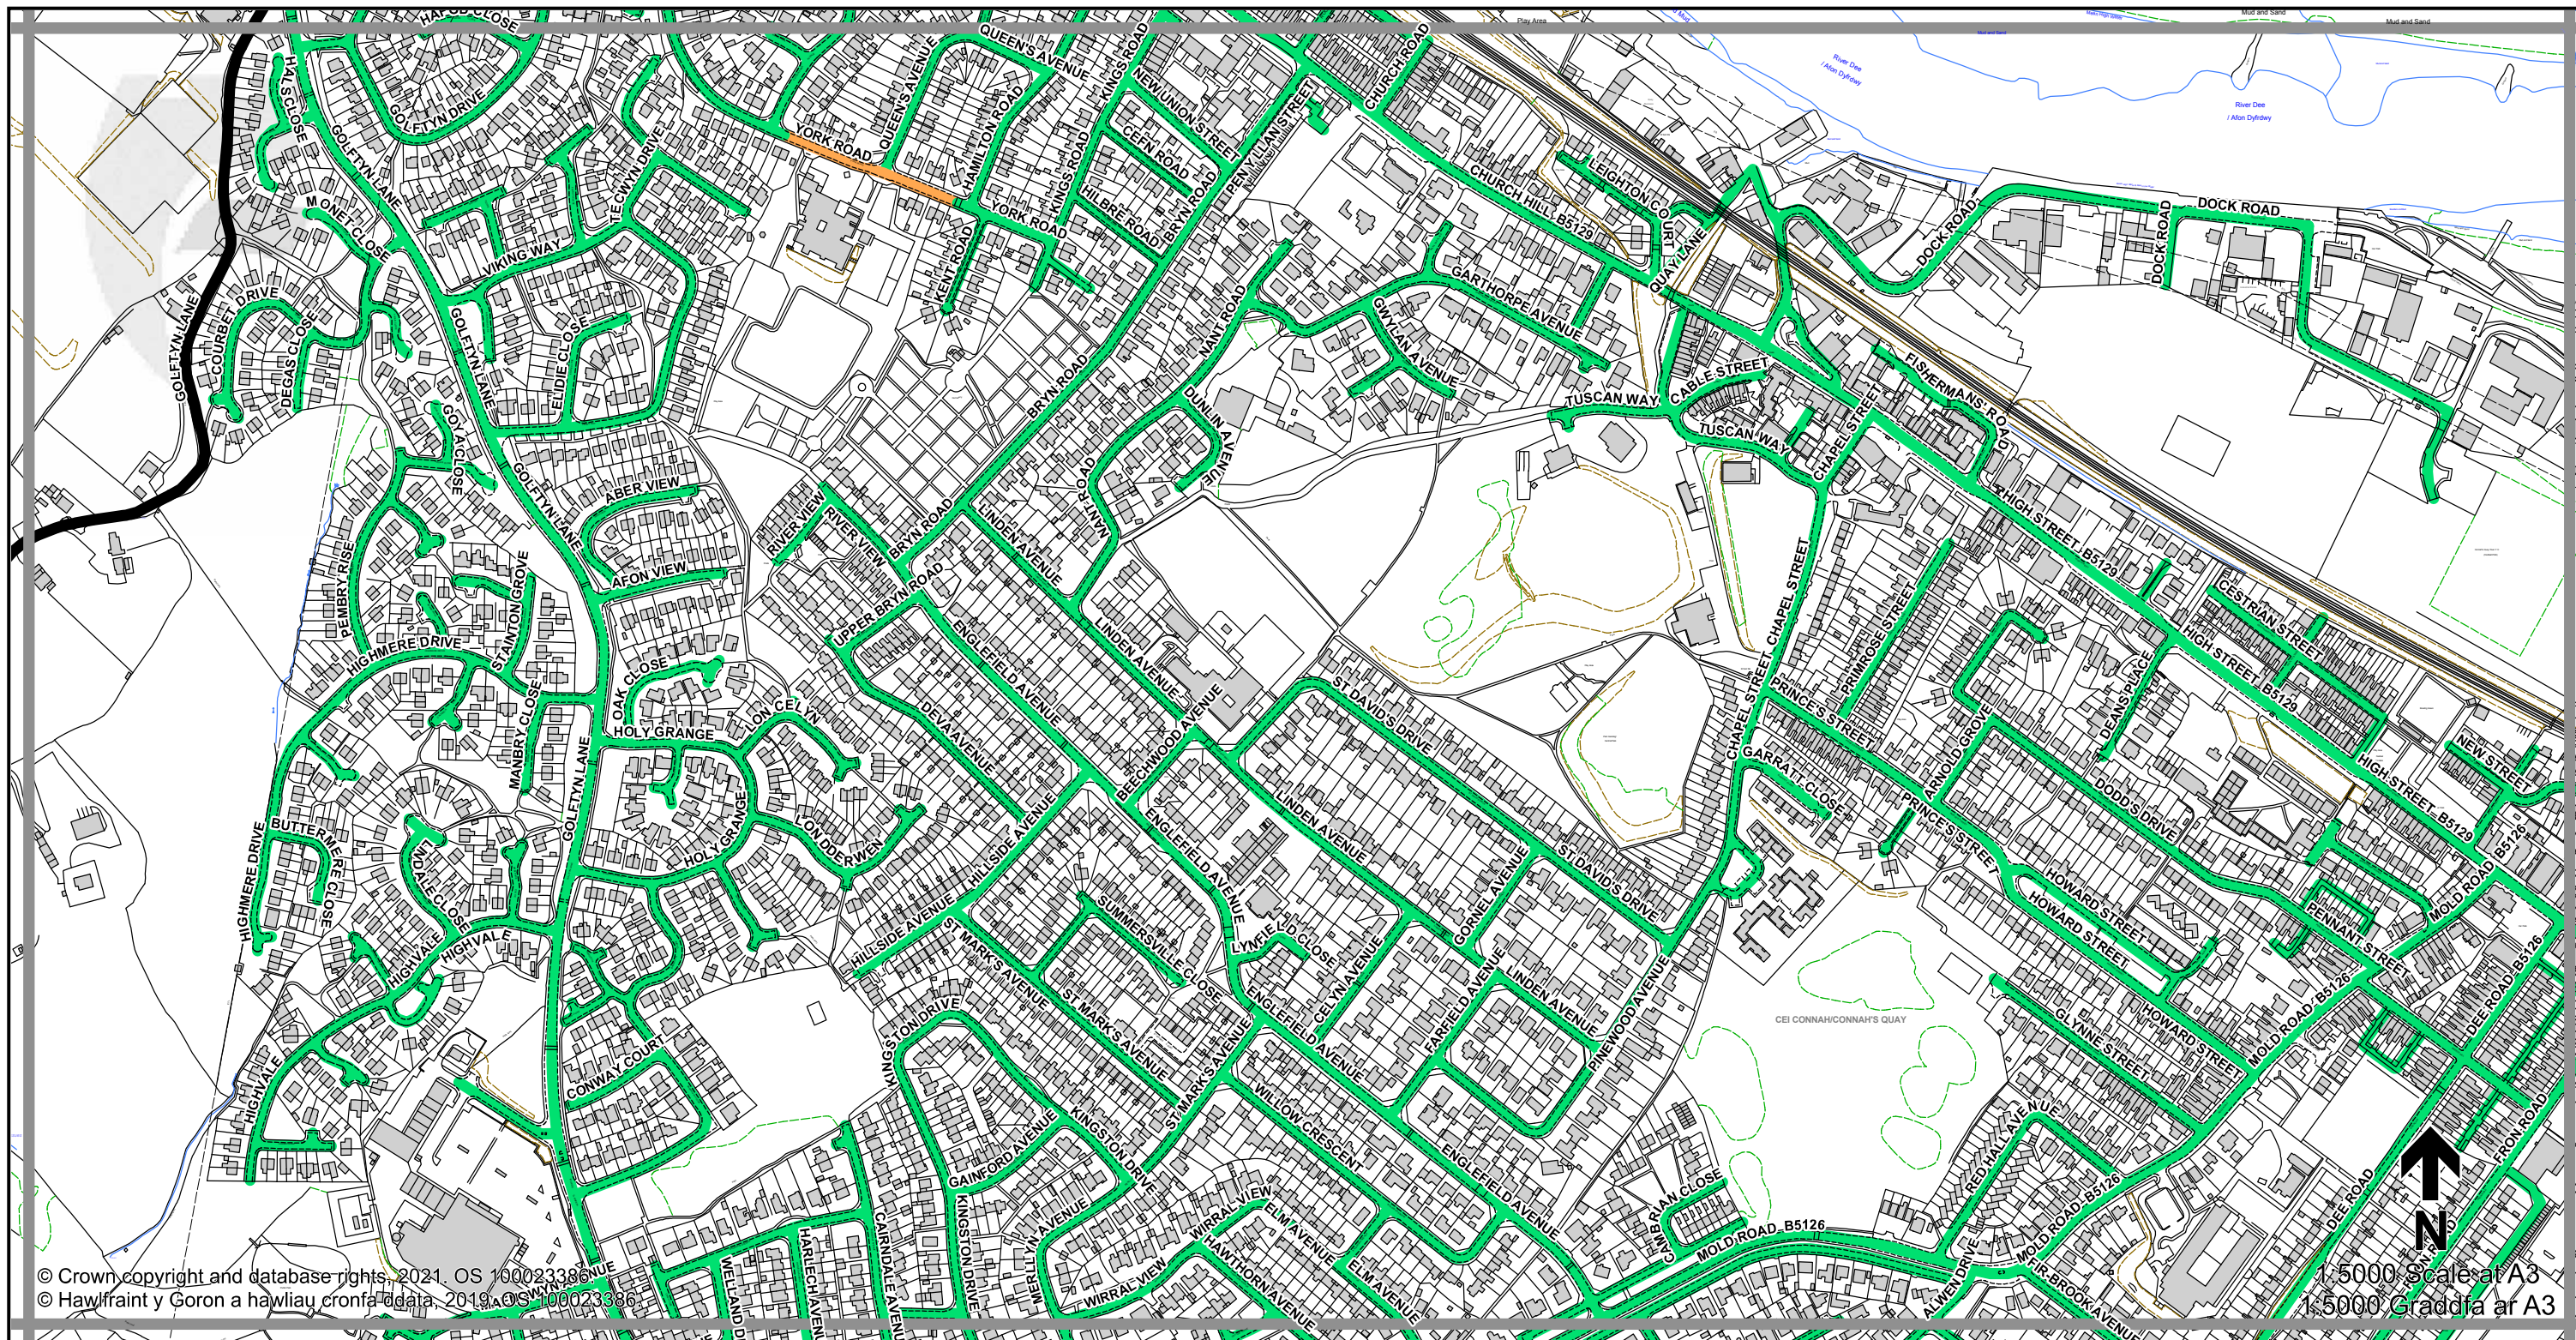

© Crown copyright and database rights, 2021. OS 100023386
© Hawlfraint y Goron a hawliau cronfa ddata, 2019. OS 100023386

1:5000 Scale at A3
1:5000 Graddfa ar A3

Legend / Eglurhad

- 20 mph / mya
- Restricted Road' (30mph)
  Ffordd Gyfyngedig (30mya)
- 30 mph by Order
  30 mya drwy Orchymyn
- 40 mph / mya
- 50 mph / mya
- National Speed Limit applies
  Terfyn Cyflymder Cenedlaethol yn berthnasol
- Derestricted by Order (National Speed Limit applies)
  Heb Gyfyngiad drwy Orchymyn (Terfyn Cyflymder Cenedlaethol yn berthnasol)
- Roads subject to separate Orders
  Ffyrdd sy'n destun Gorchmynion ar wahân
- County Boundary / Ffin y Sir

THE FLINTSHIRE COUNTY COUNCIL (VARIOUS ROADS) (20MPH, 30MPH, 40MPH, 50MPH AND NATIONAL SPEED LIMITS. RESTRICTED AND DERESTRICTED ROADS) ORDER 2021.

GORCHYMYN (FFYRDD AMRYWIOL) (20MYA, 30MYA, 40MYA, 50MYA A'R TERFYNAU CYFLYMDER CENEDLAETHOL. FFYRDD CYFYNGEDIG A FFYRDD HEB GYFYNGIAD) CYNGOR SIR Y FFLINT 2021.

**Sheet
L17
Dalen**

**Sheet Revision Number:
Rhif Adolgiad Y Ddalen: 1**
**Sheet Active from:
Dalen yn weithredol o: 03/09/2021**