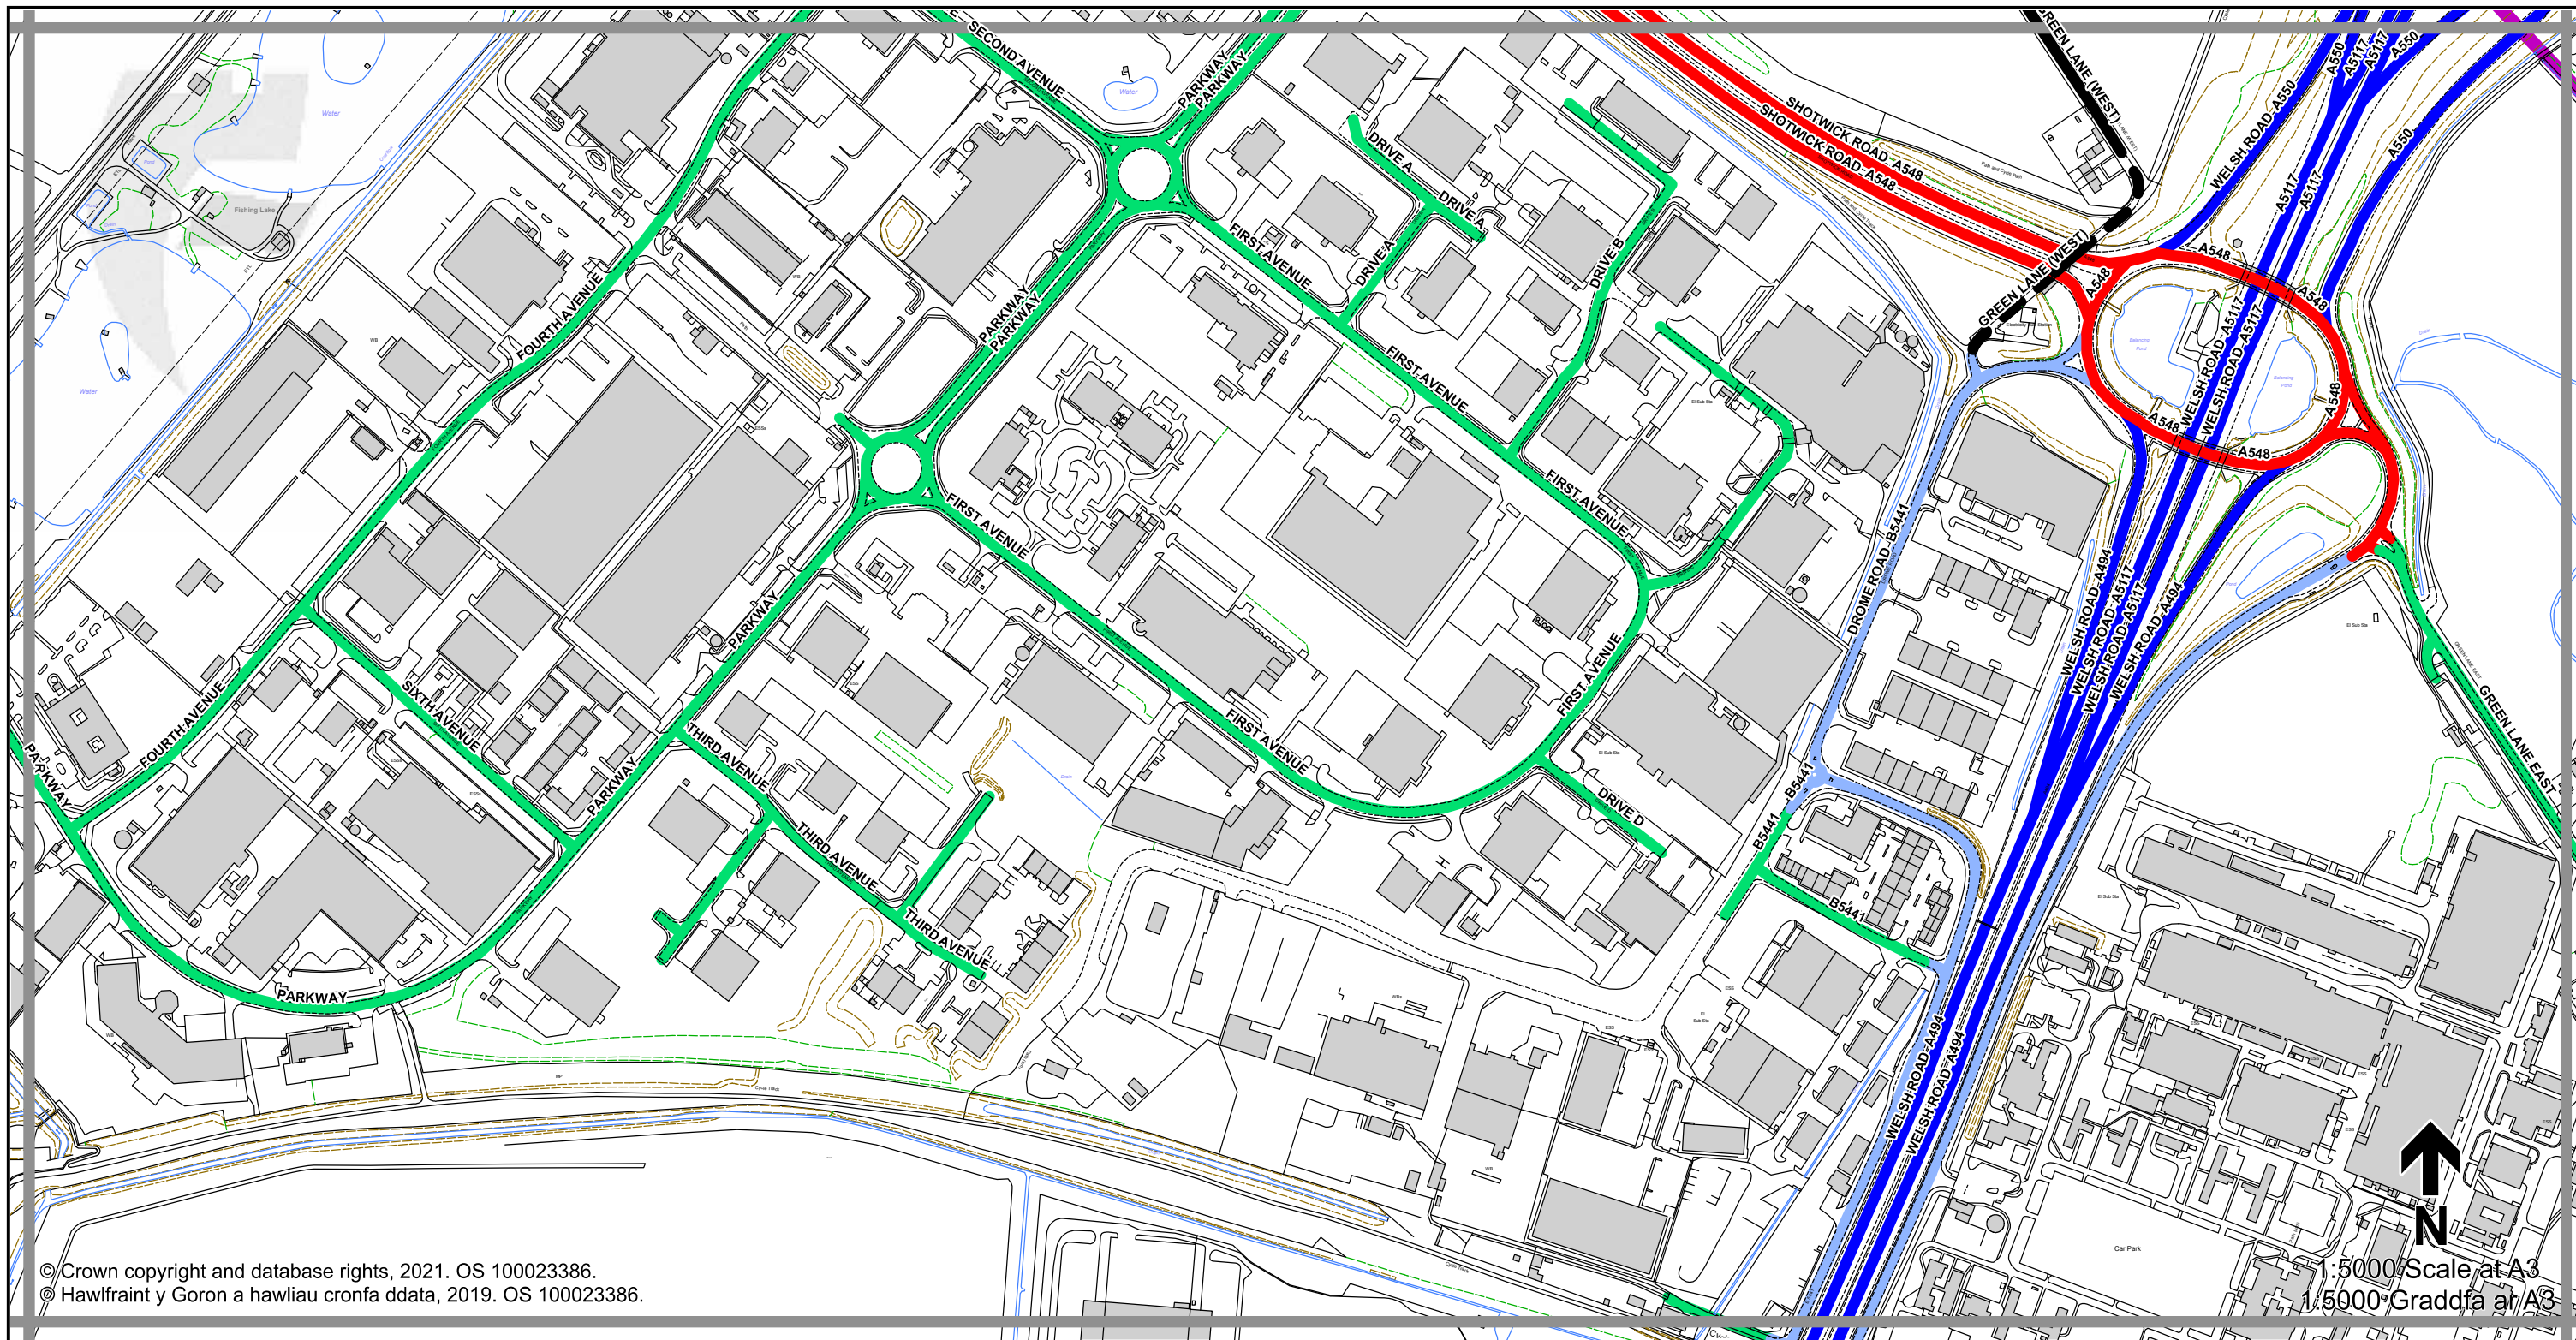

Legend / Eglurhad

- 20 mph / mya
- Restricted Road' (30mph)
  Ffordd Gyfyngedig (30mya)
- 30 mph by Order
  30 mya drwy Orchymyn
- 40 mph / mya
- 50 mph / mya
- National Speed Limit applies
  Terfyn Cyflymder Cenedlaethol yn berthnasol
- Derestricted by Order (National Speed Limit applies)
  Heb Gyfyngiad drwy Orchymyn (Terfyn Cyflymder Cenedlaethol yn berthnasol)
- Roads subject to separate Orders
  Ffyrdd sy'n destun Gorchymynion ar wahân
- County Boundary / Ffin y Sir

THE FLINTSHIRE COUNTY COUNCIL (VARIOUS ROADS) (20MPH, 30MPH, 40MPH, 50MPH AND NATIONAL SPEED LIMITS. RESTRICTED AND DERESTRICTED ROADS) ORDER 2021.

GORCHYMYN (FFYRDD AMRYWIOL) (20MYA, 30MYA, 40MYA, 50MYA A'R TERFYNAU CYFLYMDER CENEDLAETHOL. FFYRDD CYFYNGEDIG A FFYRDD HEB GYFYNGIAD) CYNGOR SIR Y FFLINT 2021.

**Sheet
N18
Dalen**

**Sheet Revision Number:
Rhif Adolgiad Y Ddalen: 1**
**Sheet Active from:
Dalen yn weithredol o: 03/09/2021**