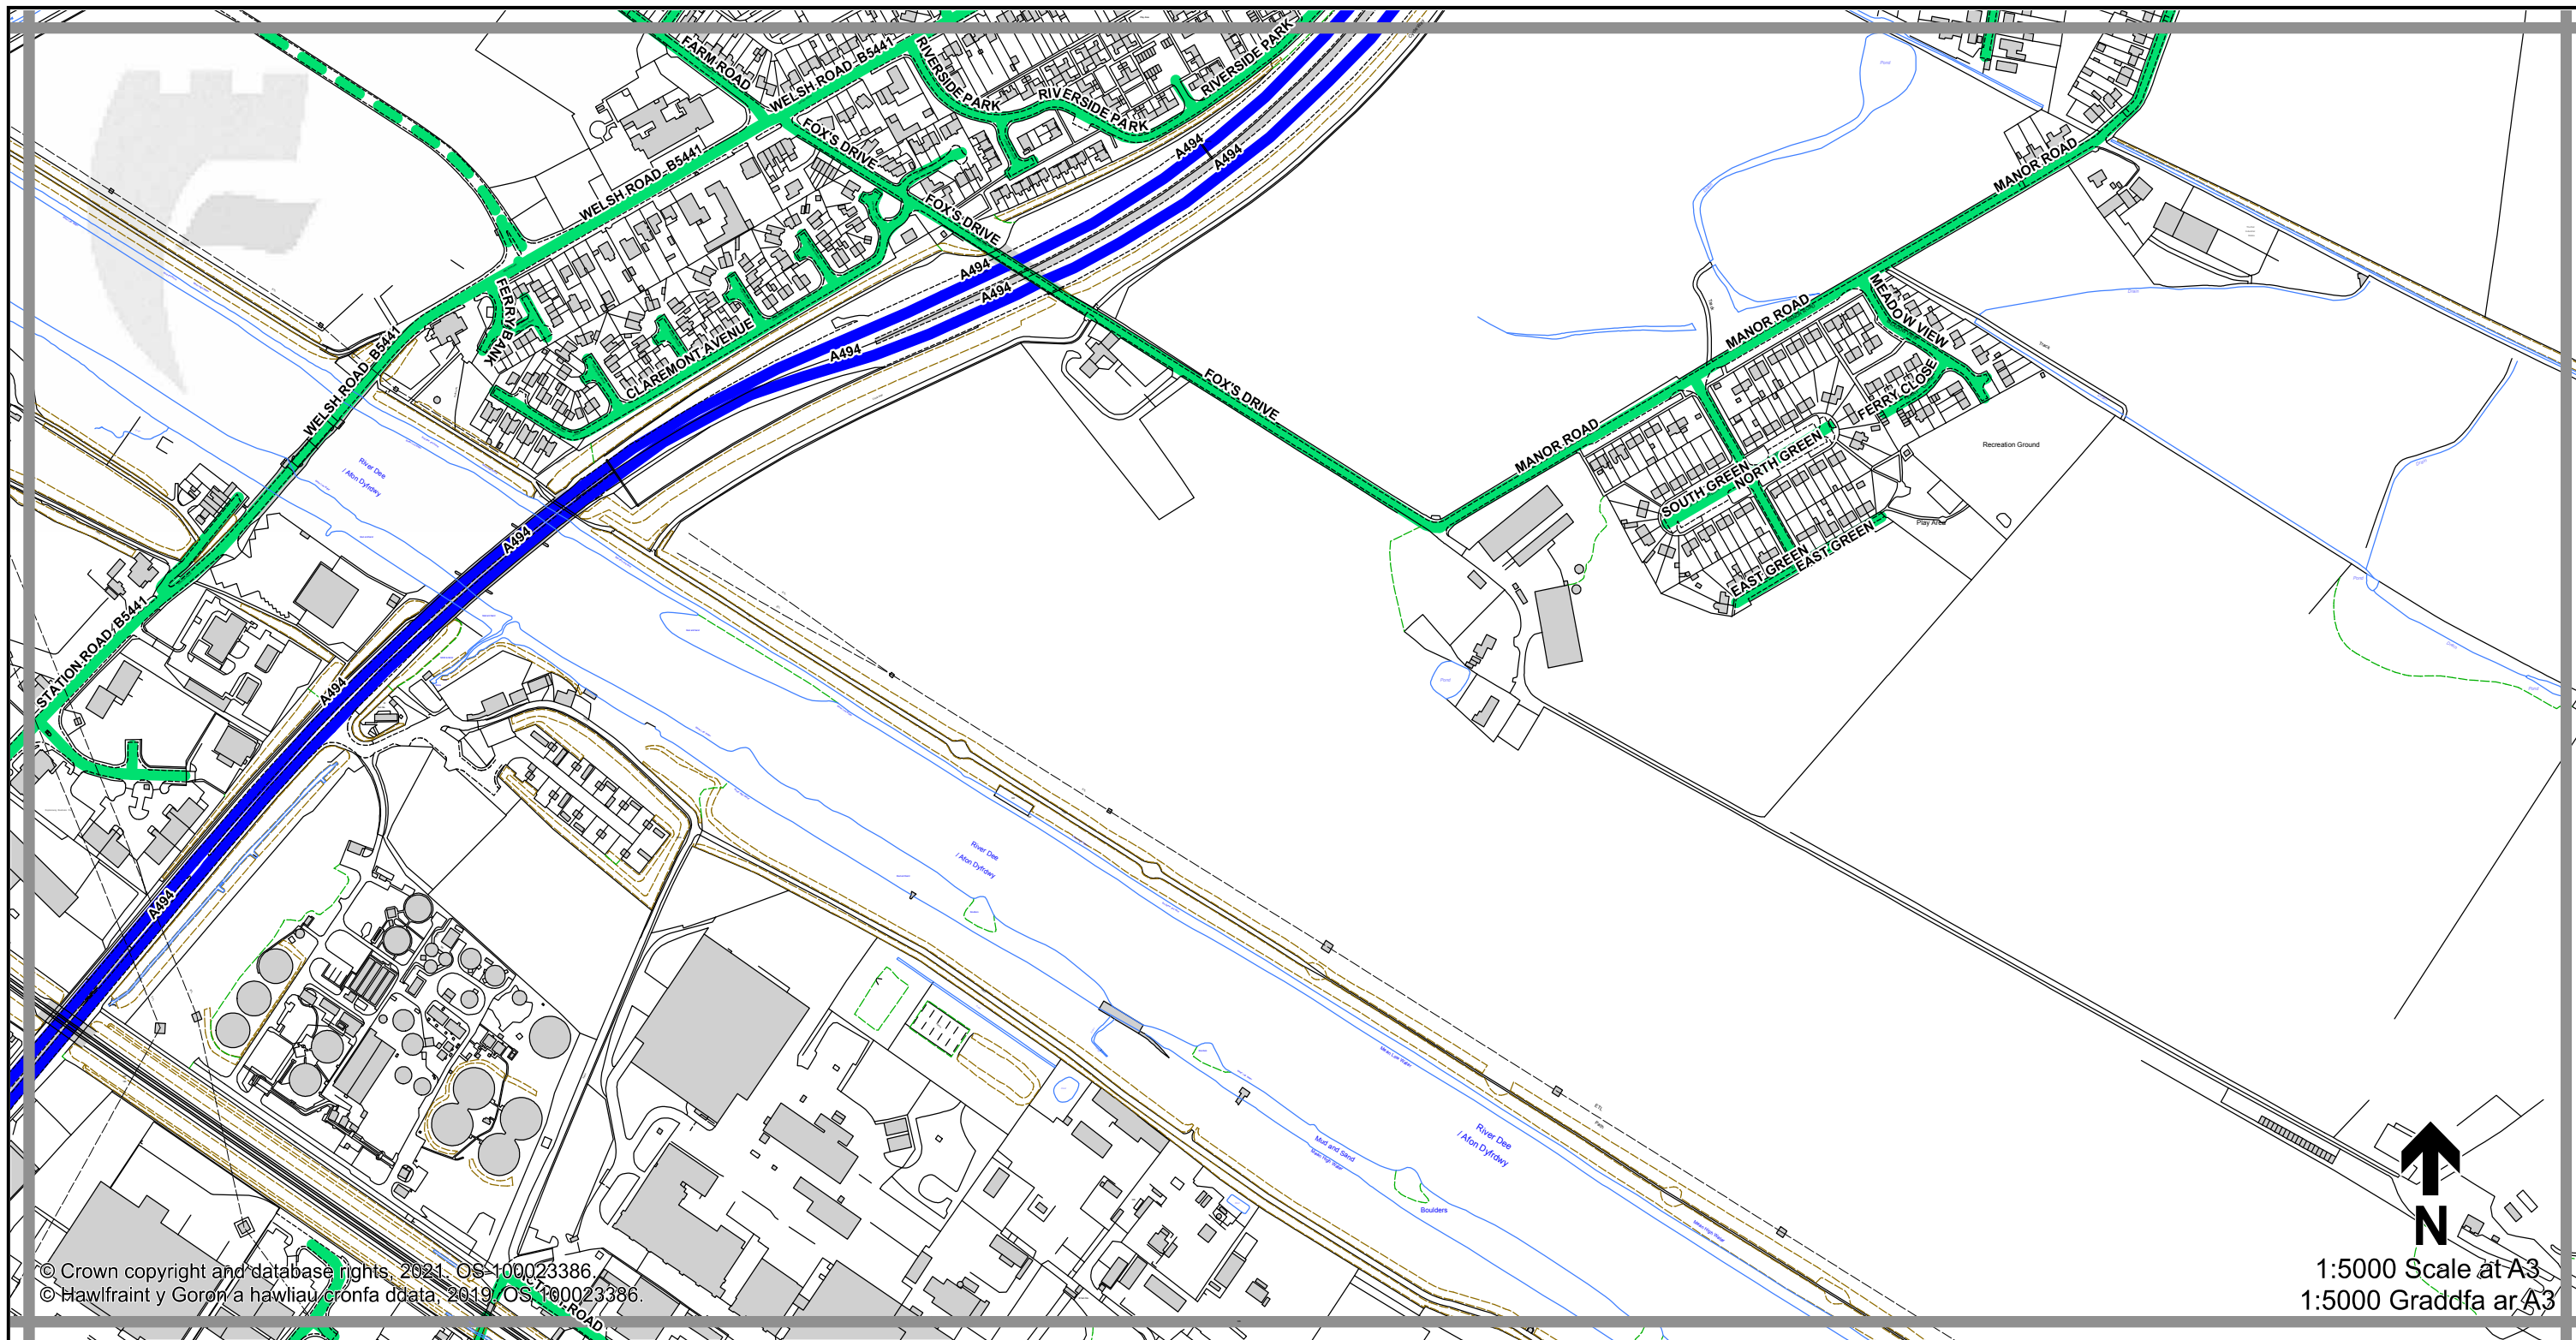

© Crown copyright and database rights, 2021. OS 100023386.
© Hawlfraint y Goron a hawliau cronfa ddata, 2019. OS 100023386.

1:5000 Scale at A3
1:5000 Graddfa ar A3

Legend / Eglurhad

- 20 mph / mya
- Restricted Road' (30mph)
  Ffordd Gyfyngedig (30mya)
- 30 mph by Order
  30 mya drwy Orchymyn
- 40 mph / mya
- 50 mph / mya
- National Speed Limit applies
  Terfyn Cyflymder Cenedlaethol yn berthnasol
- Derestricted by Order (National Speed Limit applies)
  Heb Gyfyngiad drwy Orchymyn (Terfyn Cyflymder Cenedlaethol yn berthnasol)
- Roads subject to separate Orders
  Ffyrdd sy'n destun Gorchmynion ar wahân
- County Boundary / Ffin y Sir

THE FLINTSHIRE COUNTY COUNCIL (VARIOUS ROADS) (20MPH, 30MPH, 40MPH, 50MPH AND NATIONAL SPEED LIMITS. RESTRICTED AND DERESTRICTED ROADS) ORDER 2021.
GORCHYMYN (FFYRDD AMRYWIOL) (20MYA, 30MYA, 40MYA, 50MYA A'R TERFYNAU CYFLYMDER CENEDLAETHOL. FFYRDD CYFYNGEDIG A FFYRDD HEB GYFYNGIAD) CYNGOR SIR Y FFLINT 2021.

**Sheet
N16
Dalen**

Sheet Revision Number:
Rhif Adolgiad Y Ddalen: **1**
Sheet Active from:
Dalen yn weithredol o: **03/09/2021**