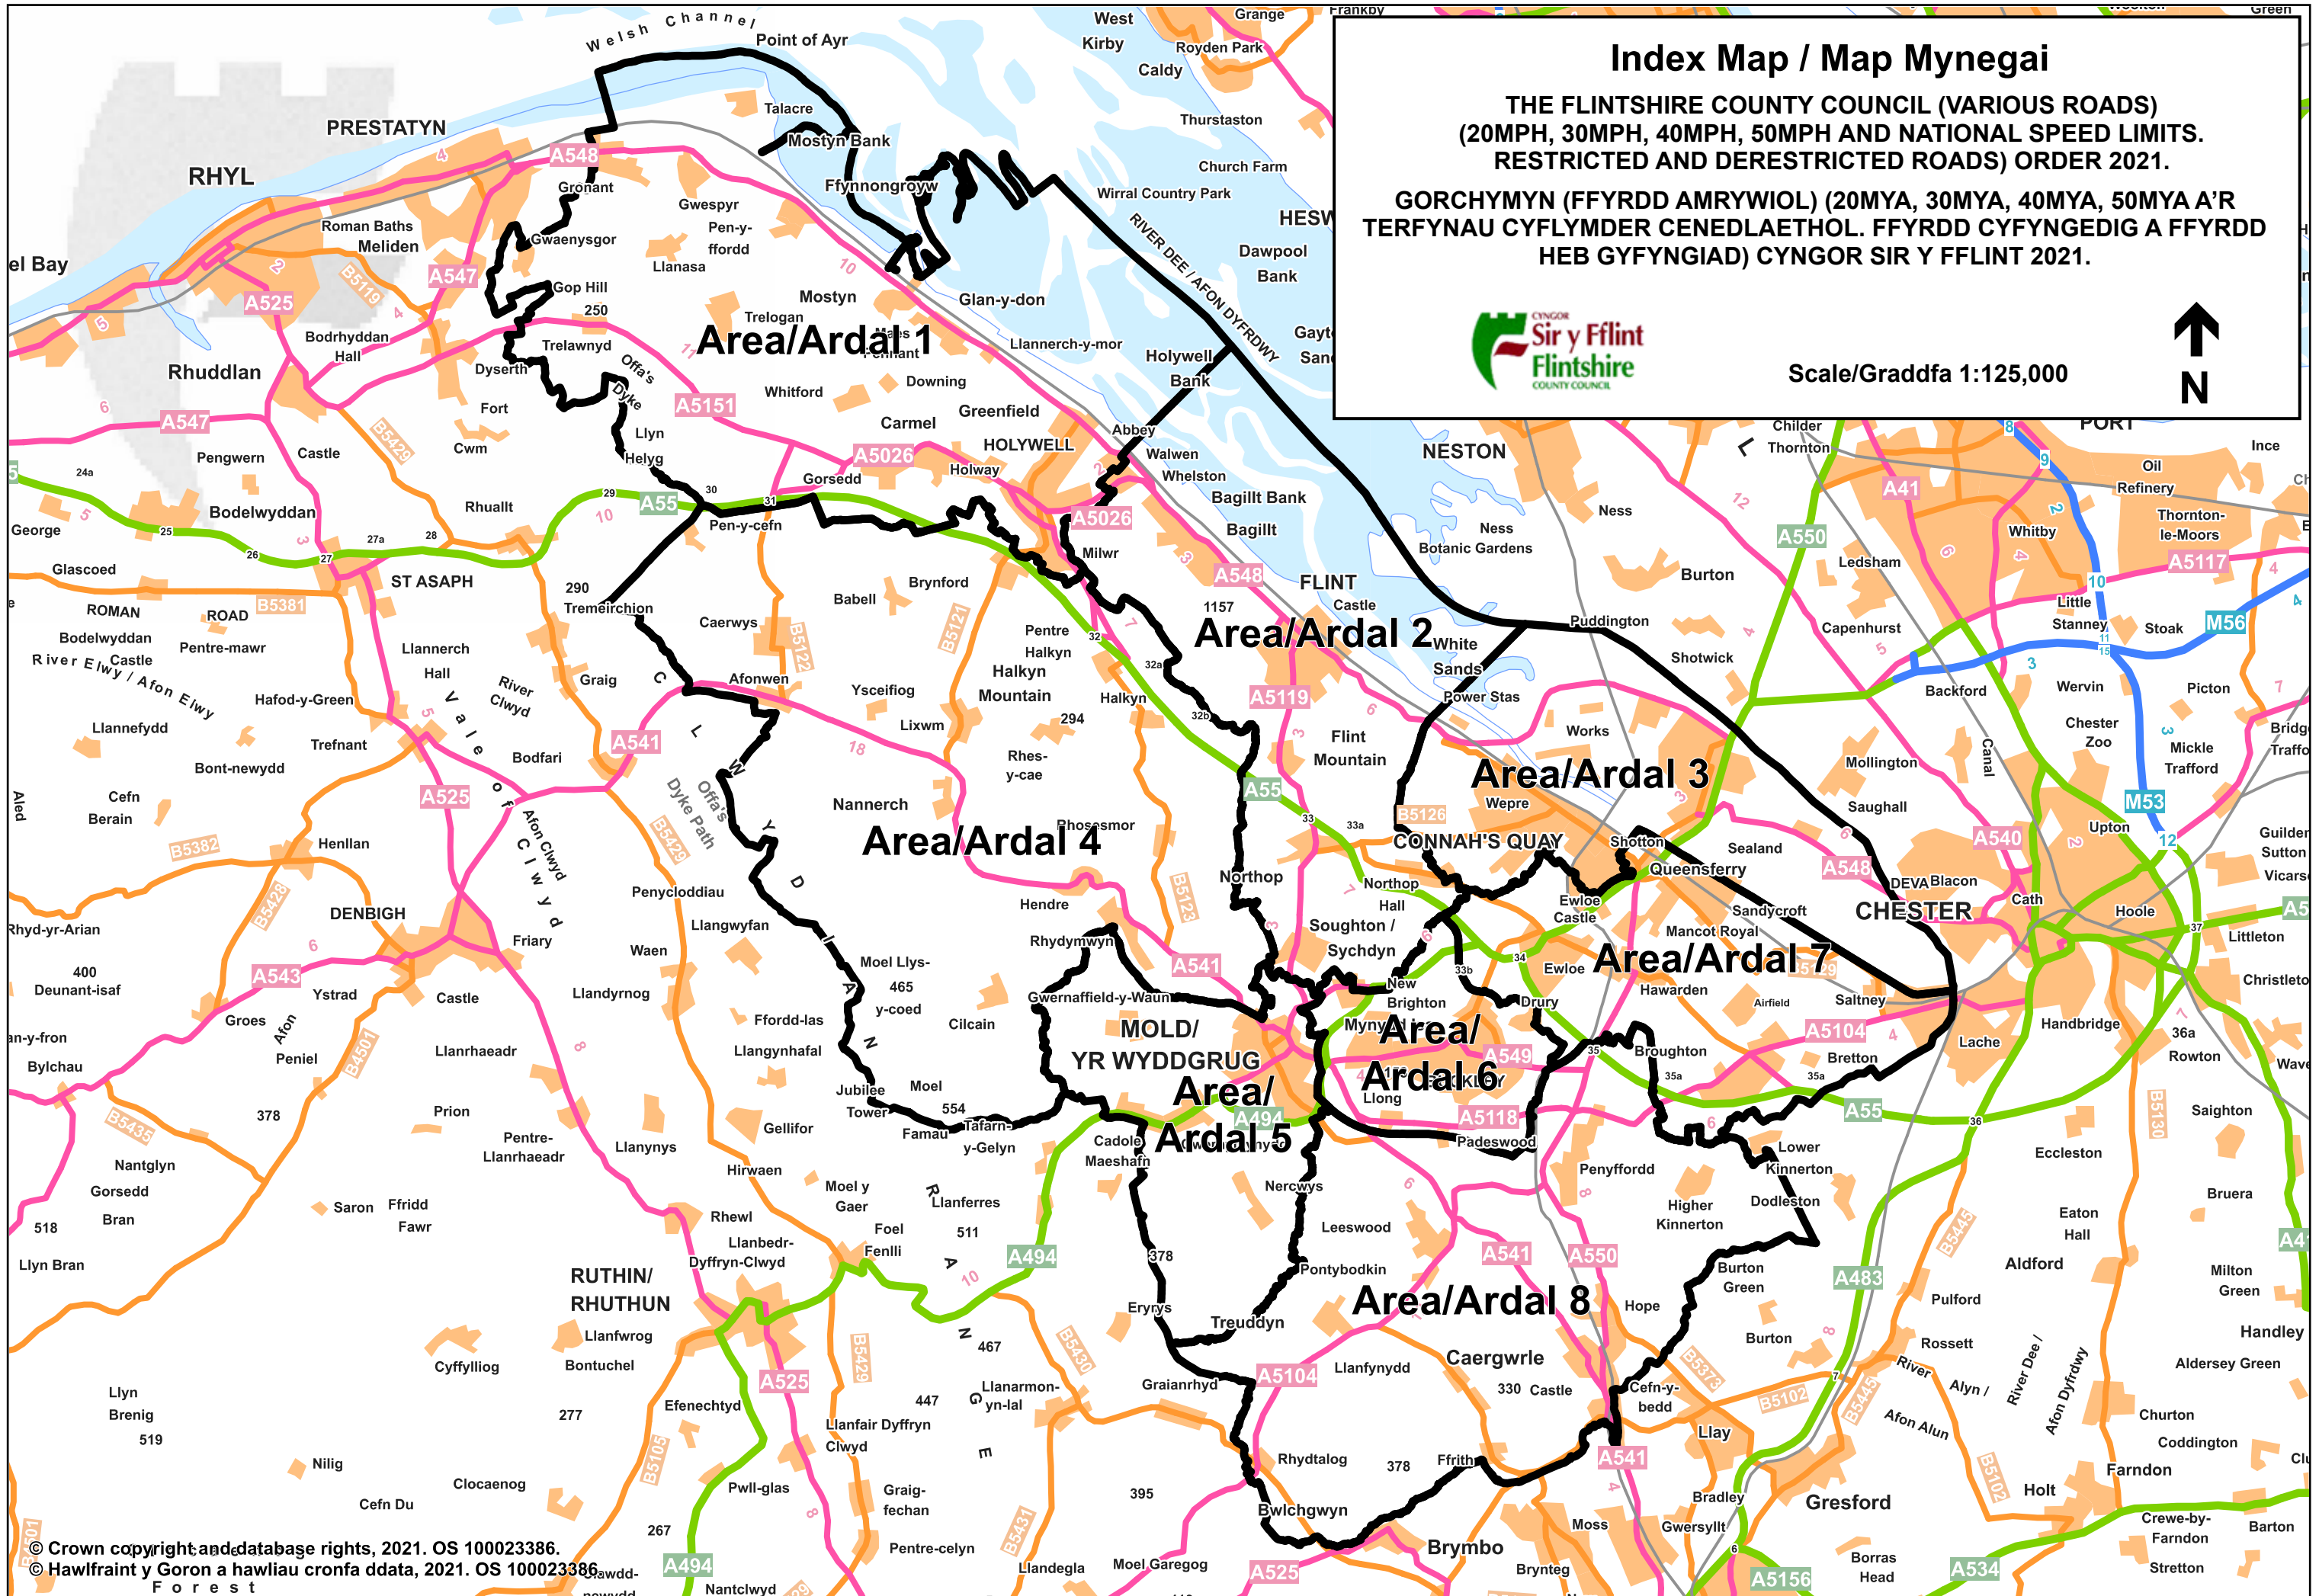

Index Map / Map Mynegai

THE FLINTSHIRE COUNTY COUNCIL (VARIOUS ROADS)
(20MPH, 30MPH, 40MPH, 50MPH AND NATIONAL SPEED LIMITS.
RESTRICTED AND DERESTRICTED ROADS) ORDER 2021.

GORCHYMYN (FFYRDD AMRYWIOL) (20MYA, 30MYA, 40MYA, 50MYA A'R
TERFYNAU CYFLYMDER CENEDLAETHOL. FFYRDD CYFYNGEDIG A FFYRDD
HEB GYFYNGIAD) CYNGOR SIR Y FFLINT 2021.

Scale/Graddfa 1:125,000