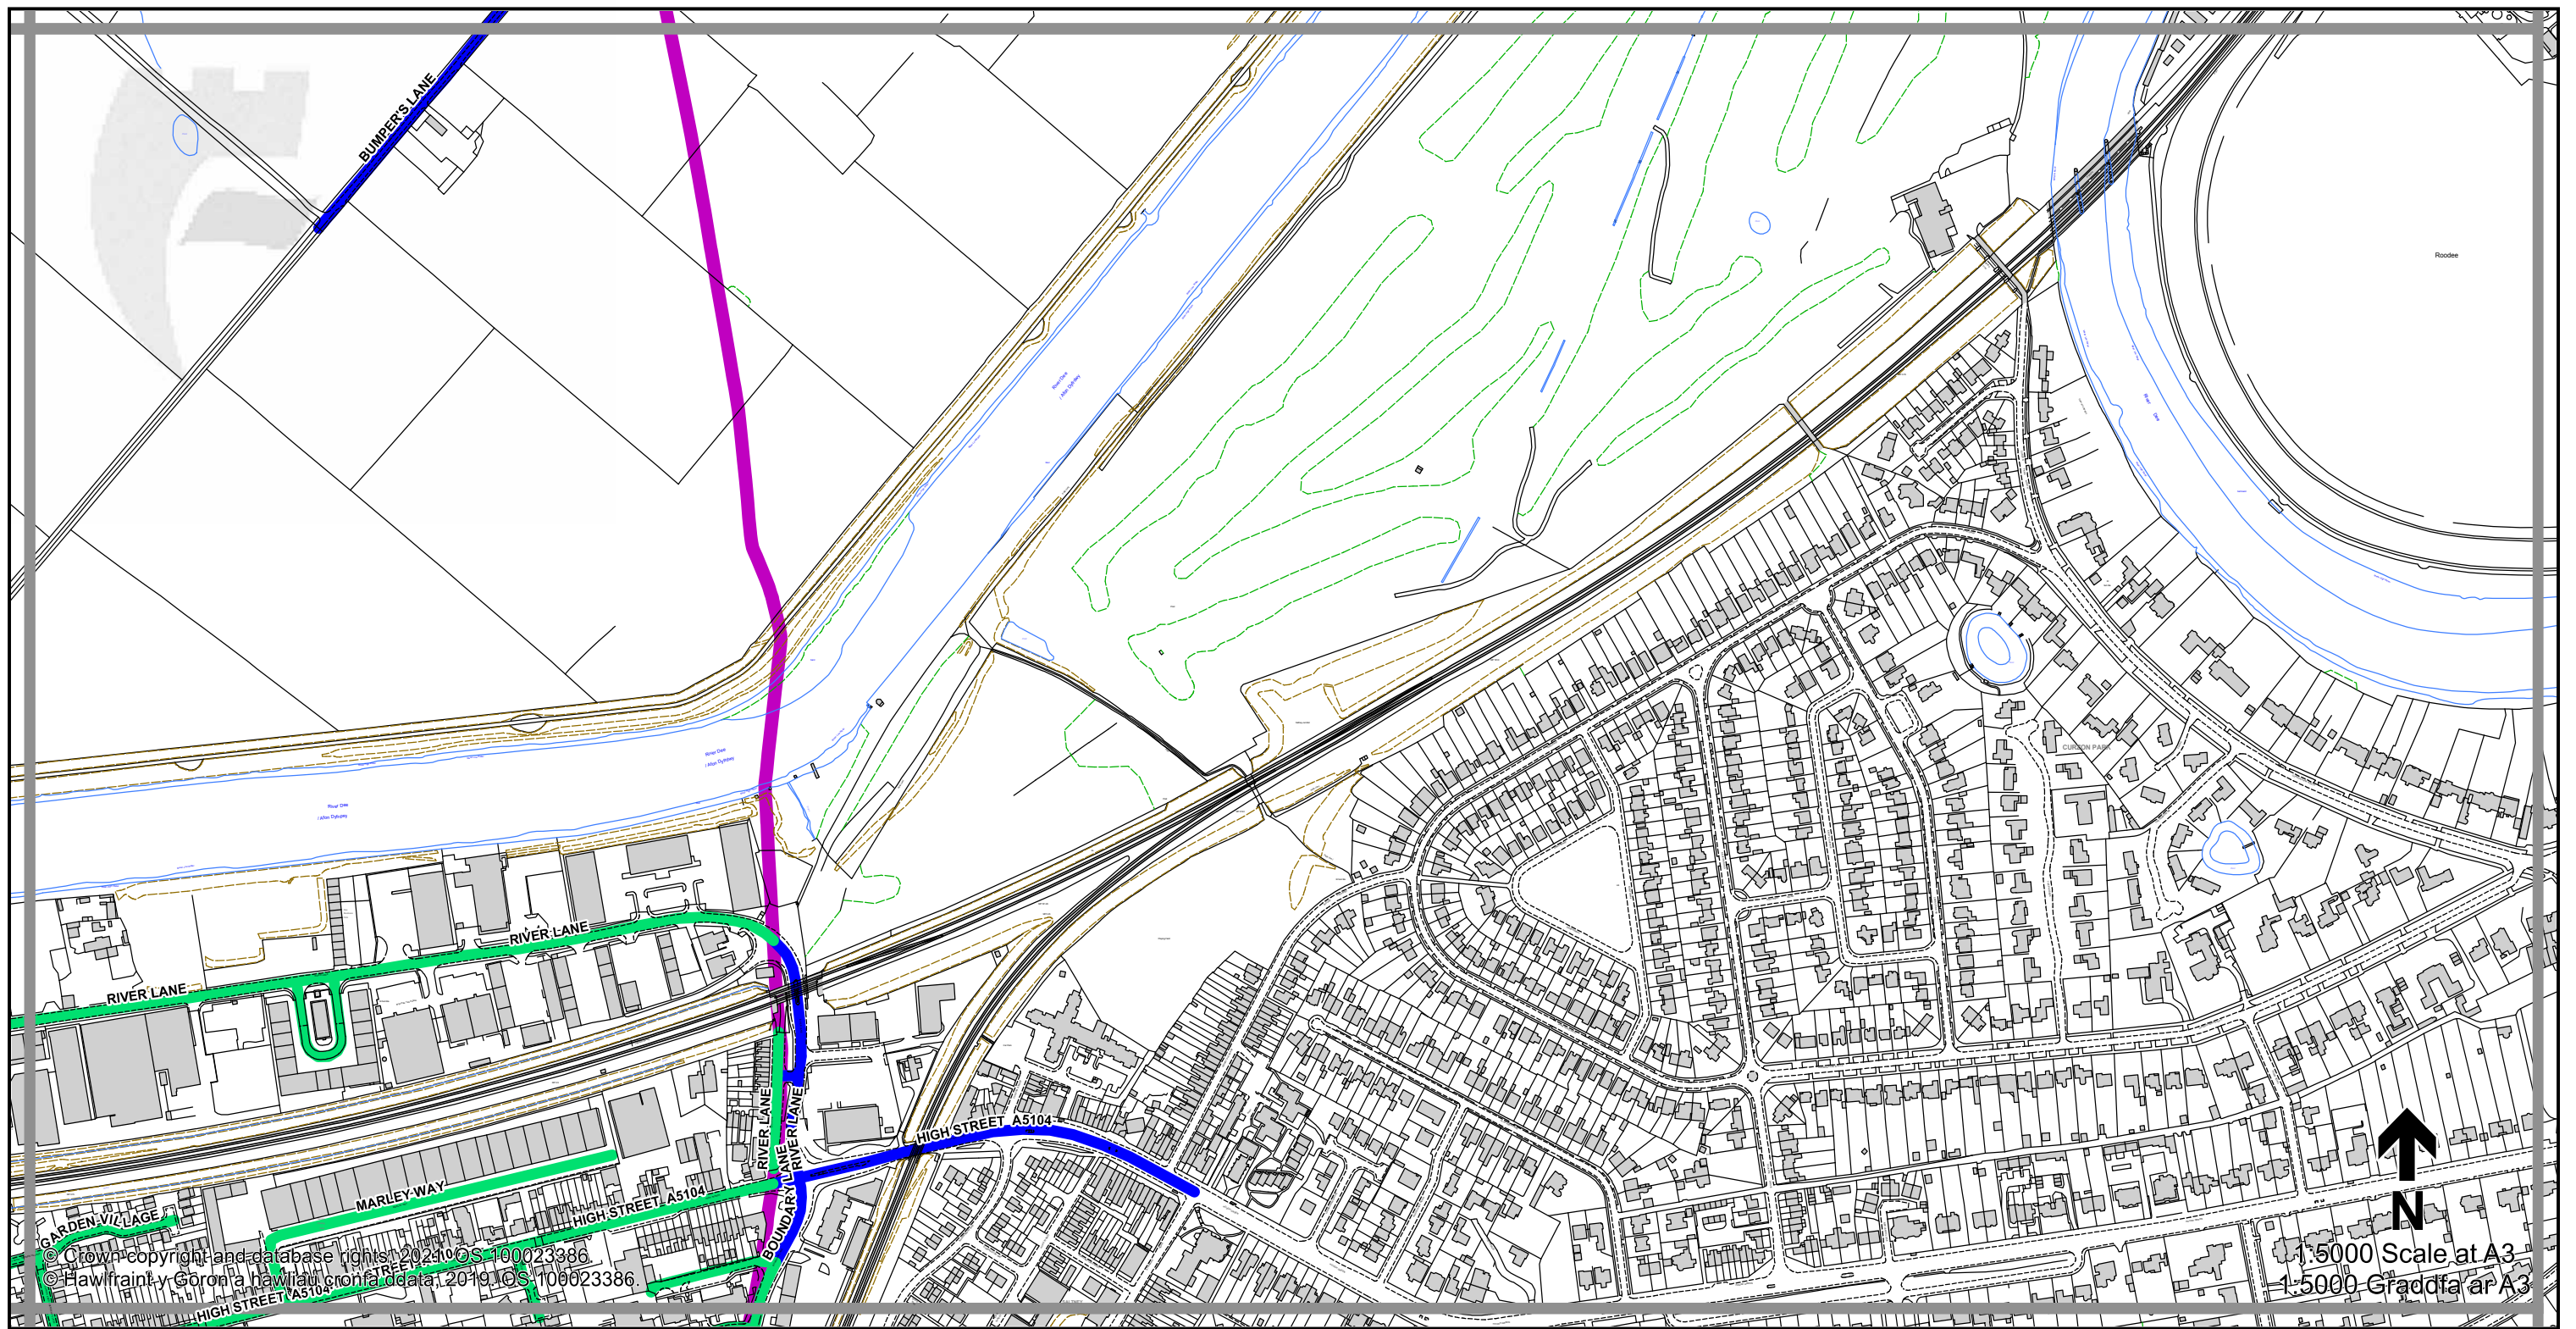

Legend / Eglurhad

- 20 mph / mya
- Restricted Road' (30mph)
  Ffordd Gyfyngedig (30mya)
- 30 mph by Order
  30 mya drwy Orchymyn
- 40 mph / mya
- 50 mph / mya
- National Speed Limit applies
  Terfyn Cyflymder Cenedlaethol yn berthnasol
- Derestricted by Order (National Speed Limit applies)
  Heb Gyfyngiad drwy Orchymyn (Terfyn Cyflymder Cenedlaethol yn berthnasol)
- Roads subject to separate Orders
  Ffyrdd sy'n destun Gorchmynion ar wahân
- County Boundary / Ffin y Sir

THE FLINTSHIRE COUNTY COUNCIL (VARIOUS ROADS) (20MPH, 30MPH, 40MPH, 50MPH AND NATIONAL SPEED LIMITS. RESTRICTED AND DERESTRICTED ROADS) ORDER 2021.

GORCHYMYN (FFYRDD AMRYWIOL) (20MYA, 30MYA, 40MYA, 50MYA A'R TERFYNAU CYFLYMDER CENEDLAETHOL. FFYRDD CYFYNGEDIG A FFYRDD HEB GYFYNGIAD) CYNGOR SIR Y FFLINT 2021.

**Sheet
Q13
Dalen**

**Sheet Revision Number:
Rhif Adolgiad Y Ddalen: 1**
**Sheet Active from:
Dalen yn weithredol o: 03/09/2021**