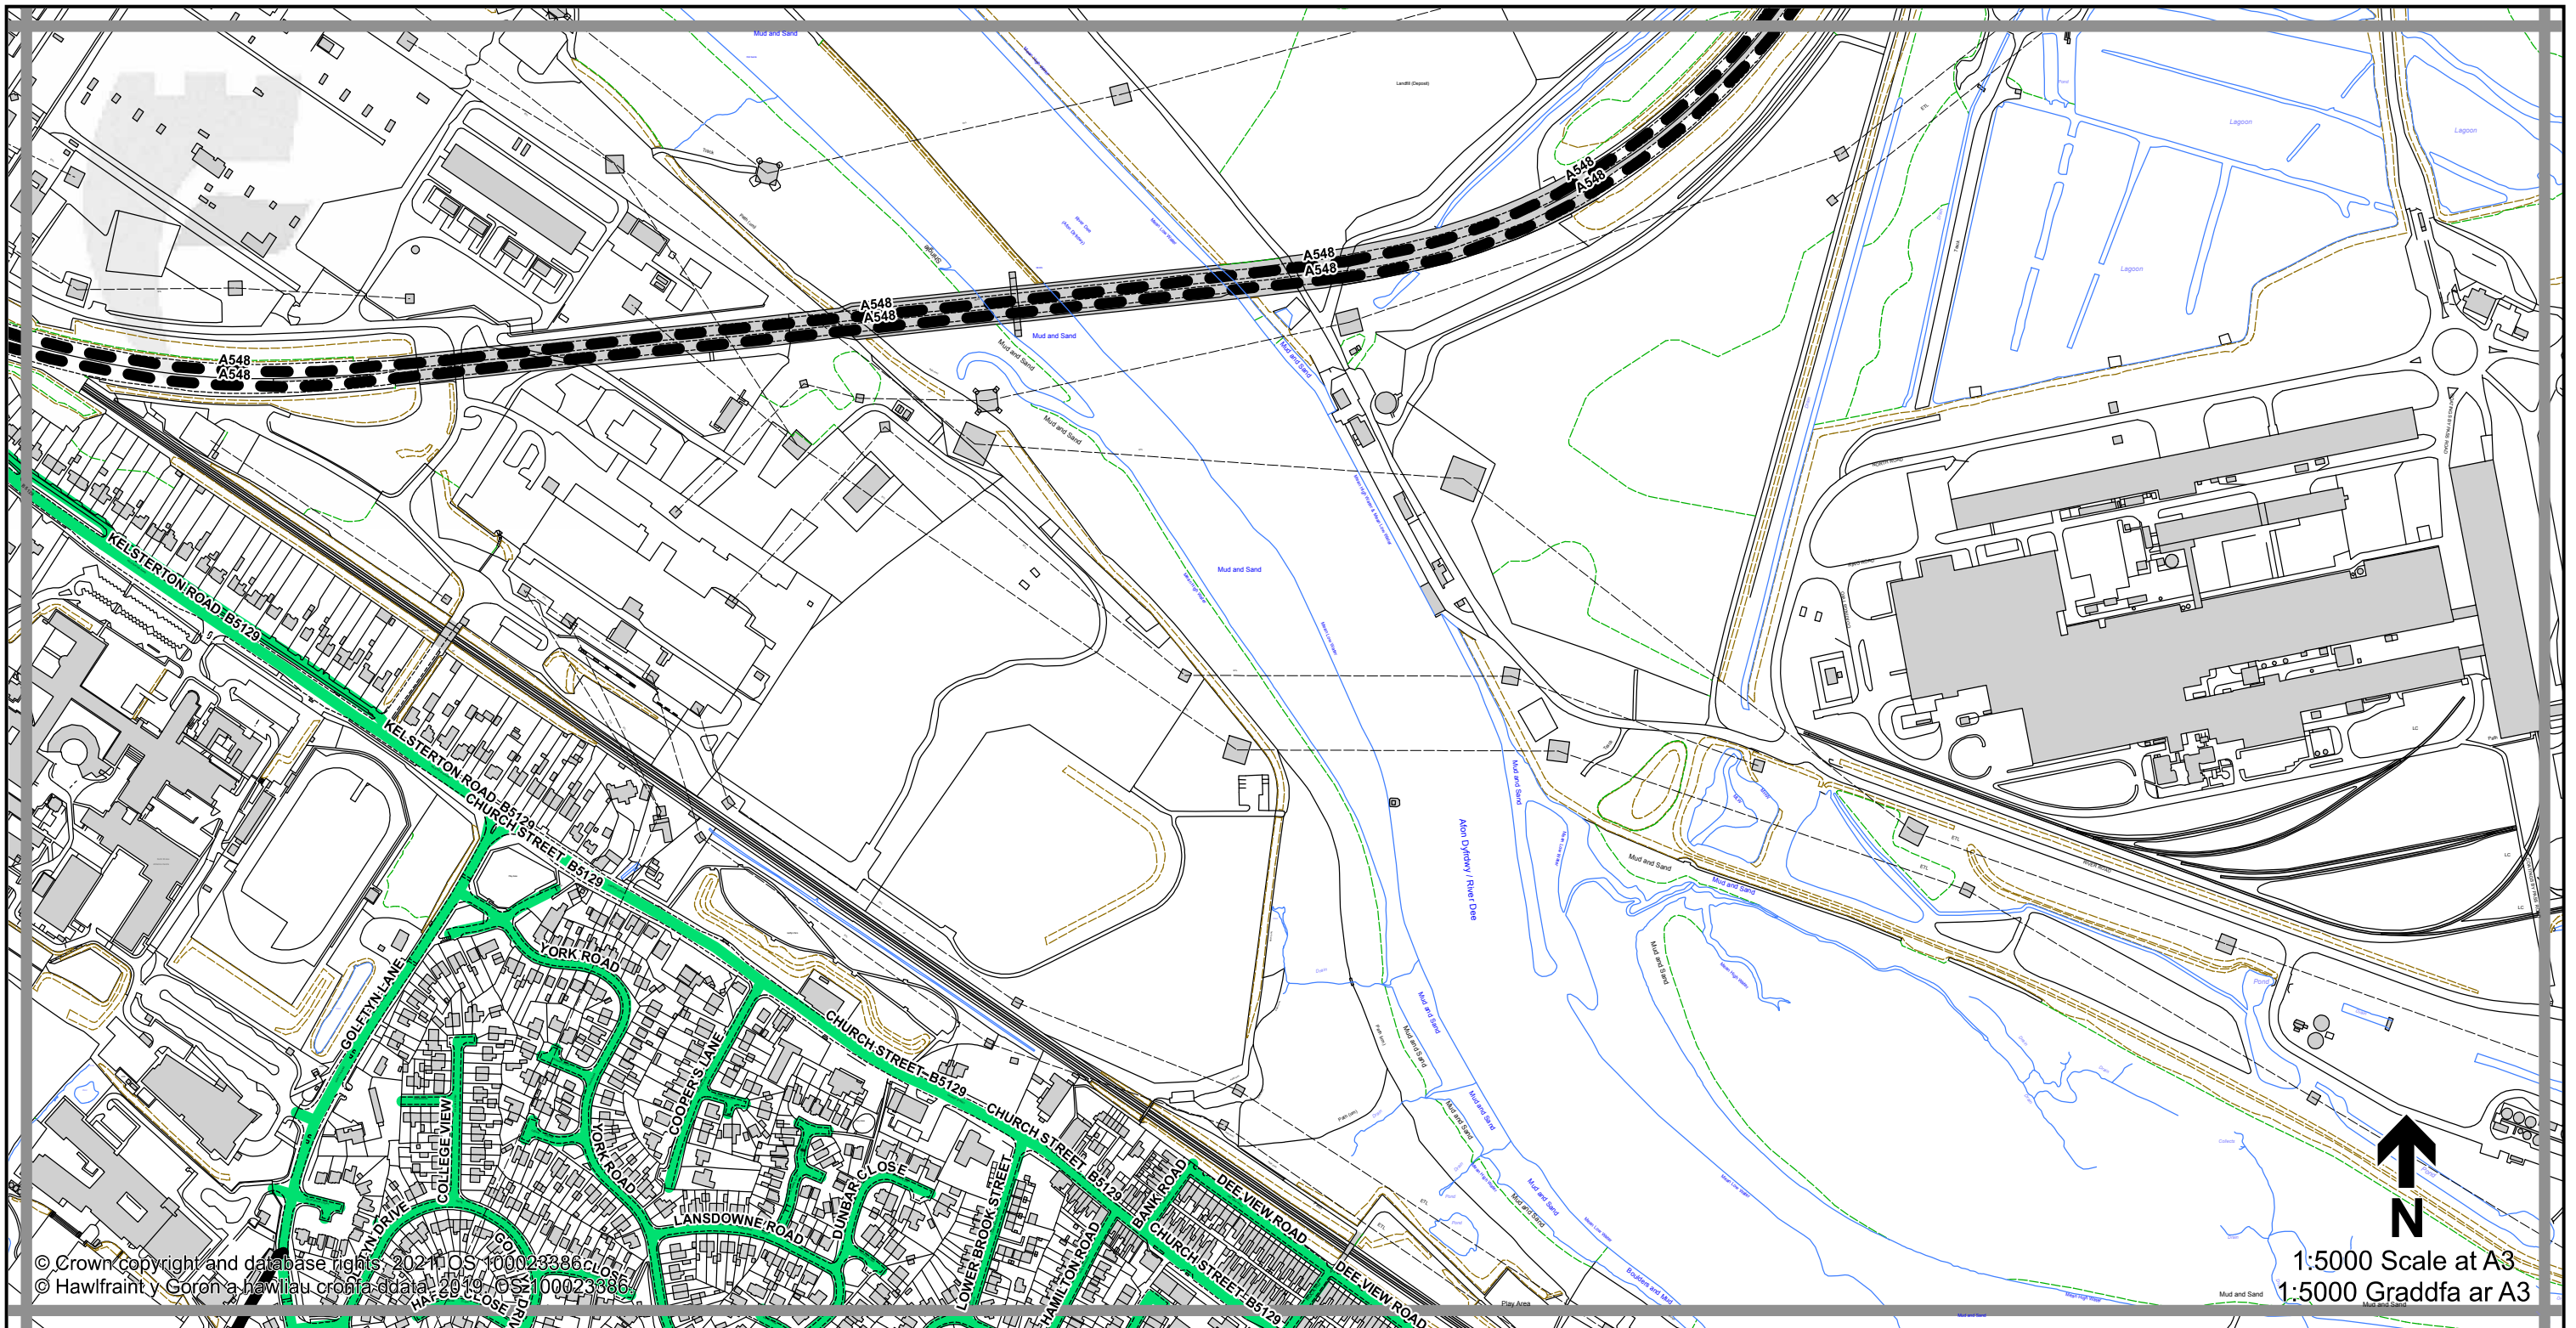

© Crown copyright and database rights 2021 OS 100023386 CLO
© Hawlfraint y Goron a hawiliau cronfa ddata 2021 OS 100023386 CLO

1:5000 Scale at A3
1:5000 Graddfa ar A3

Legend / Eglurhad

- 20 mph / mya
- Restricted Road' (30mph)
  Ffordd Gyfyngedig (30mya)
- 30 mph by Order
  30 mya drwy Orchymyn
- 40 mph / mya
- 50 mph / mya
- National Speed Limit applies
  Terfyn Cyflymder Cenedlaethol yn berthnasol
- Derestricted by Order (National Speed Limit applies)
  Heb Gyfyngiad drwy Orchymyn (Terfyn Cyflymder Cenedlaethol yn berthnasol)
- Roads subject to separate Orders
  Ffyrdd sy'n destun Gorchmynion ar wahân
- County Boundary / Ffin y Sir

THE FLINTSHIRE COUNTY COUNCIL (VARIOUS ROADS) (20MPH, 30MPH, 40MPH, 50MPH AND NATIONAL SPEED LIMITS. RESTRICTED AND DERESTRICTED ROADS) ORDER 2021.

GORCHYMYN (FFYRDD AMRYWIOL) (20MYA, 30MYA, 40MYA, 50MYA A'R TERFYNAU CYFLYMDER CENEDLAETHOL. FFYRDD CYFYNGEDIG A FFYRDD HEB GYFYNGIAD) CYNGOR SIR Y FFLINT 2021.

Sheet	Sheet Revision Number:	1
L18	Rhif Adolgiad Y Ddalen:	
Dalen	Sheet Active from:	03/09/2021
	Dalen yn weithredol o: