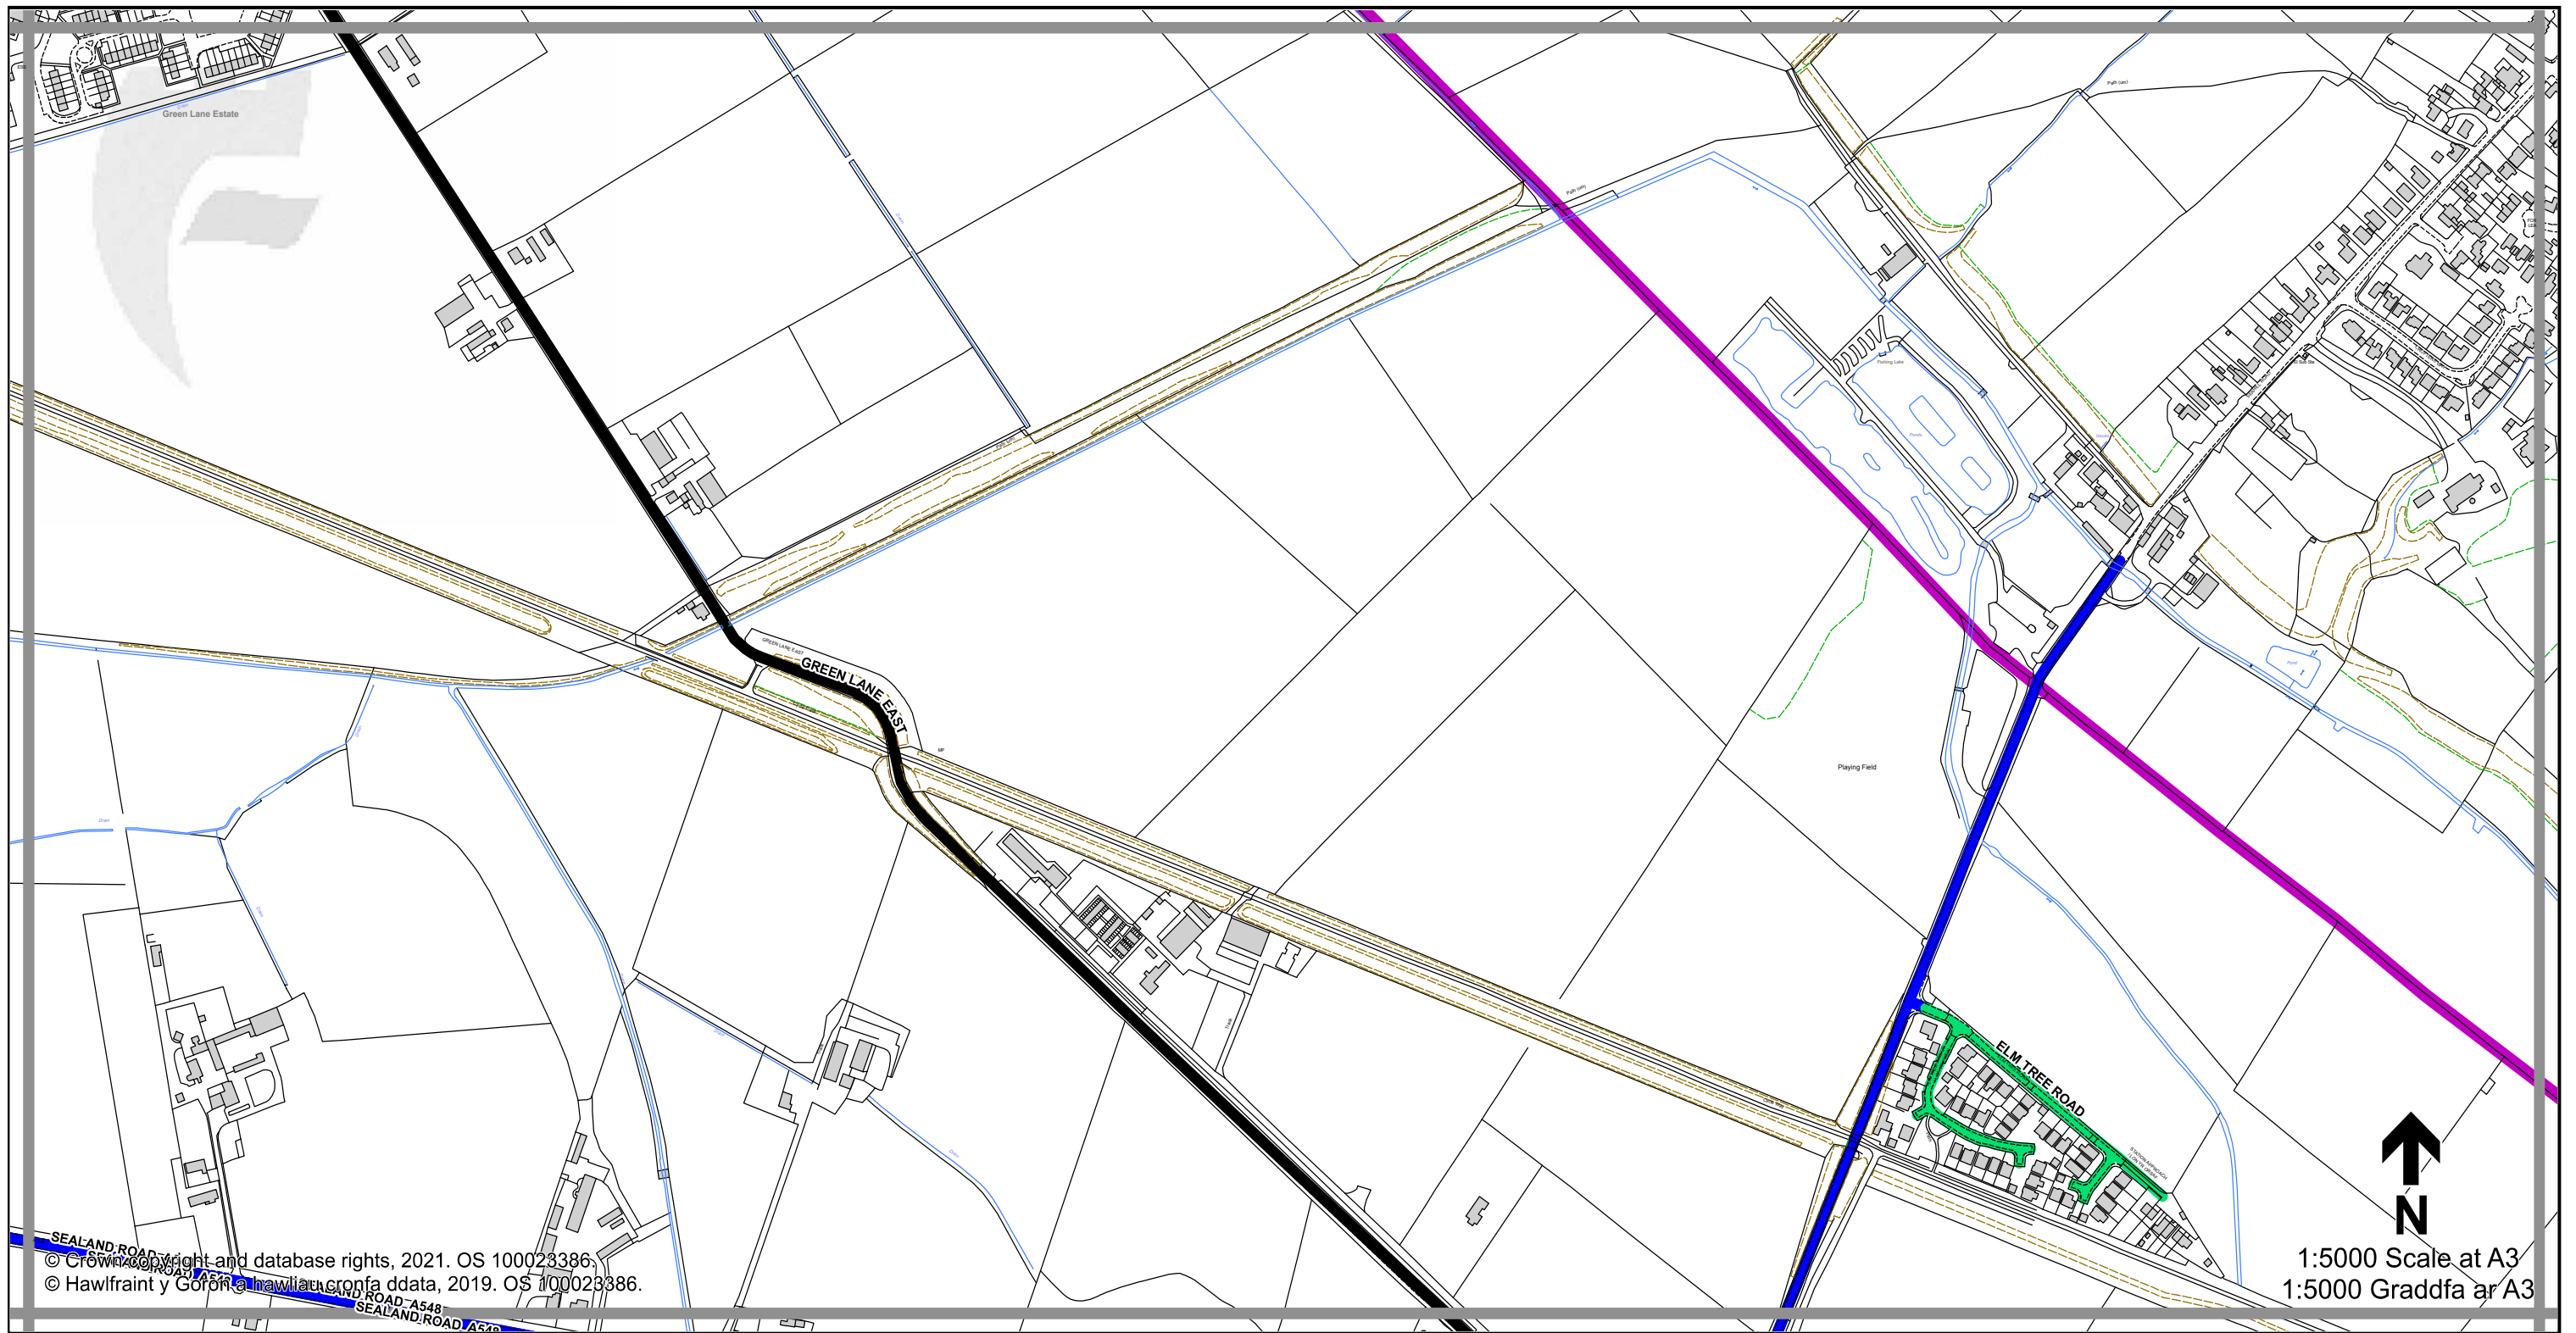

Legend / Eglurhad

20 mph / mya	National Speed Limit applies Terfyn Cyflymder Cenedlaethol yn berthnasol
Restricted Road' (30mph) Ffordd Gyfyngedig (30mya)	Derestricted by Order (National Speed Limit applies) Heb Gyfyngiad drwy Orchymyn (Terfyn Cyflymder Cenedlaethol yn berthnasol)
30 mph by Order 30 mya drwy Orchymyn	Roads subject to separate Orders Ffyrrd sy'n destun Gorchmynion ar wahân
40 mph / mya	County Boundary / Ffin y Sir
50 mph / mya	

THE FLINTSHIRE COUNTY COUNCIL (VARIOUS ROADS) (20MPH, 30MPH, 40MPH, 50MPH AND NATIONAL SPEED LIMITS. RESTRICTED AND DERESTRICTED ROADS) ORDER 2021.

GORCHYMYN (FFYRDD AMRYWIOL) (20MYA, 30MYA, 40MYA, 50MYA A'R TERFYNAU CYFLYMDER CENEDLAETHOL. FFYRDD CYFYNGEDIG A FFYRDD HEB GYFYNGIAD) CYNGOR SIR Y FFLINT 2021.

Sheet
017
Dalen

Sheet Revision Number:
Rhif Adolgiad Y Ddalen: **1**
Sheet Active from:
Dalen yn weithredol o: **03/09/2021**