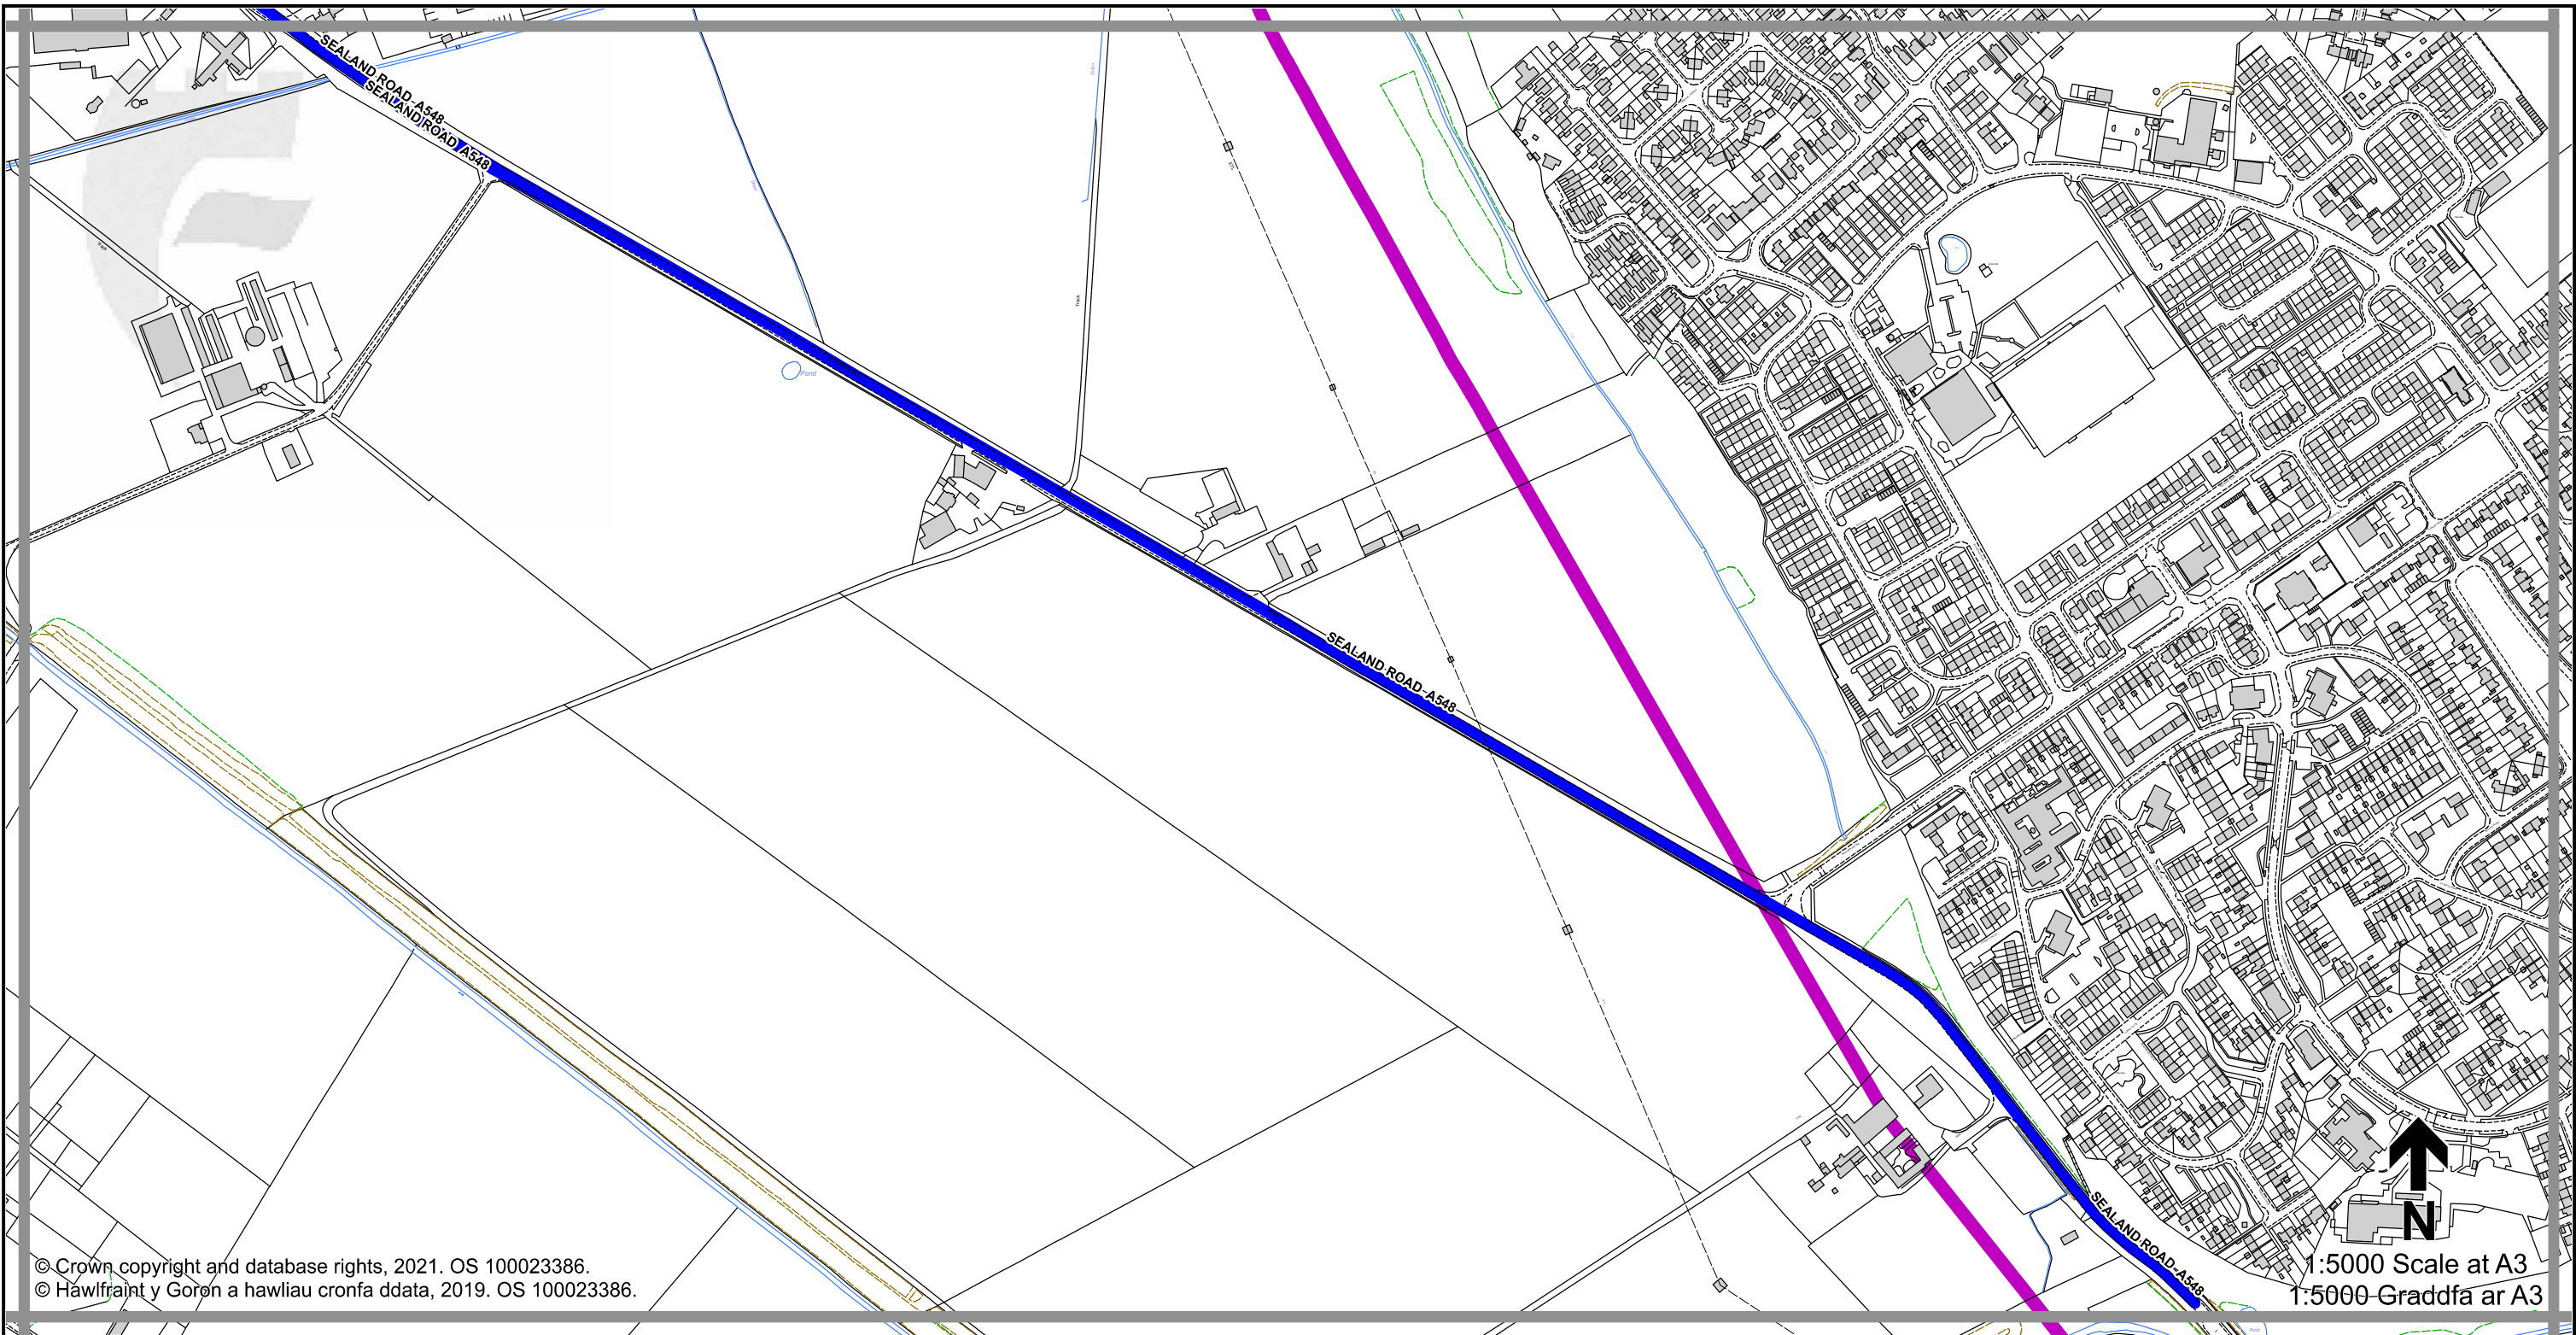

© Crown copyright and database rights, 2021. OS 100023386.
© Hawlfraint y Goron a hawliau cronfa ddata, 2019. OS 100023386.

1:5000 Scale at A3
1:5000-Graddfa ar A3

Legend / Eglurhad

- 20 mph / mya
- Restricted Road' (30mph)
  Ffordd Gyfyngedig (30mya)
- 30 mph by Order
  30 mya drwy Orchymyn
- 40 mph / mya
- 50 mph / mya
- National Speed Limit applies
  Terfyn Cyflymder Cenedlaethol yn berthnasol
- Derestricted by Order (National Speed Limit applies)
  Heb Gyfyngiad drwy Orchymyn (Terfyn Cyflymder Cenedlaethol yn berthnasol)
- Roads subject to separate Orders
  Ffyrdd sy'n destun Gorchmynion ar wahân
- County Boundary / Ffin y Sir

THE FLINTSHIRE COUNTY COUNCIL (VARIOUS ROADS) (20MPH, 30MPH, 40MPH, 50MPH AND NATIONAL SPEED LIMITS. RESTRICTED AND DERESTRICTED ROADS) ORDER 2021.
GORCHYMYN (FFYRDD AMRYWIOL) (20MYA, 30MYA, 40MYA, 50MYA A'R TERFYNAU CYFLYMDER CENEDLAETHOL. FFYRDD CYFYNGEDIG A FFYRDD HEB GYFYNGIAD) CYNGOR SIR Y FFLINT 2021.

**Sheet
P15
Dalen**

**Sheet Revision Number:
Rhif Adolgiad Y Ddalen: 1**
**Sheet Active from:
Dalen yn weithredol o: 03/09/2021**