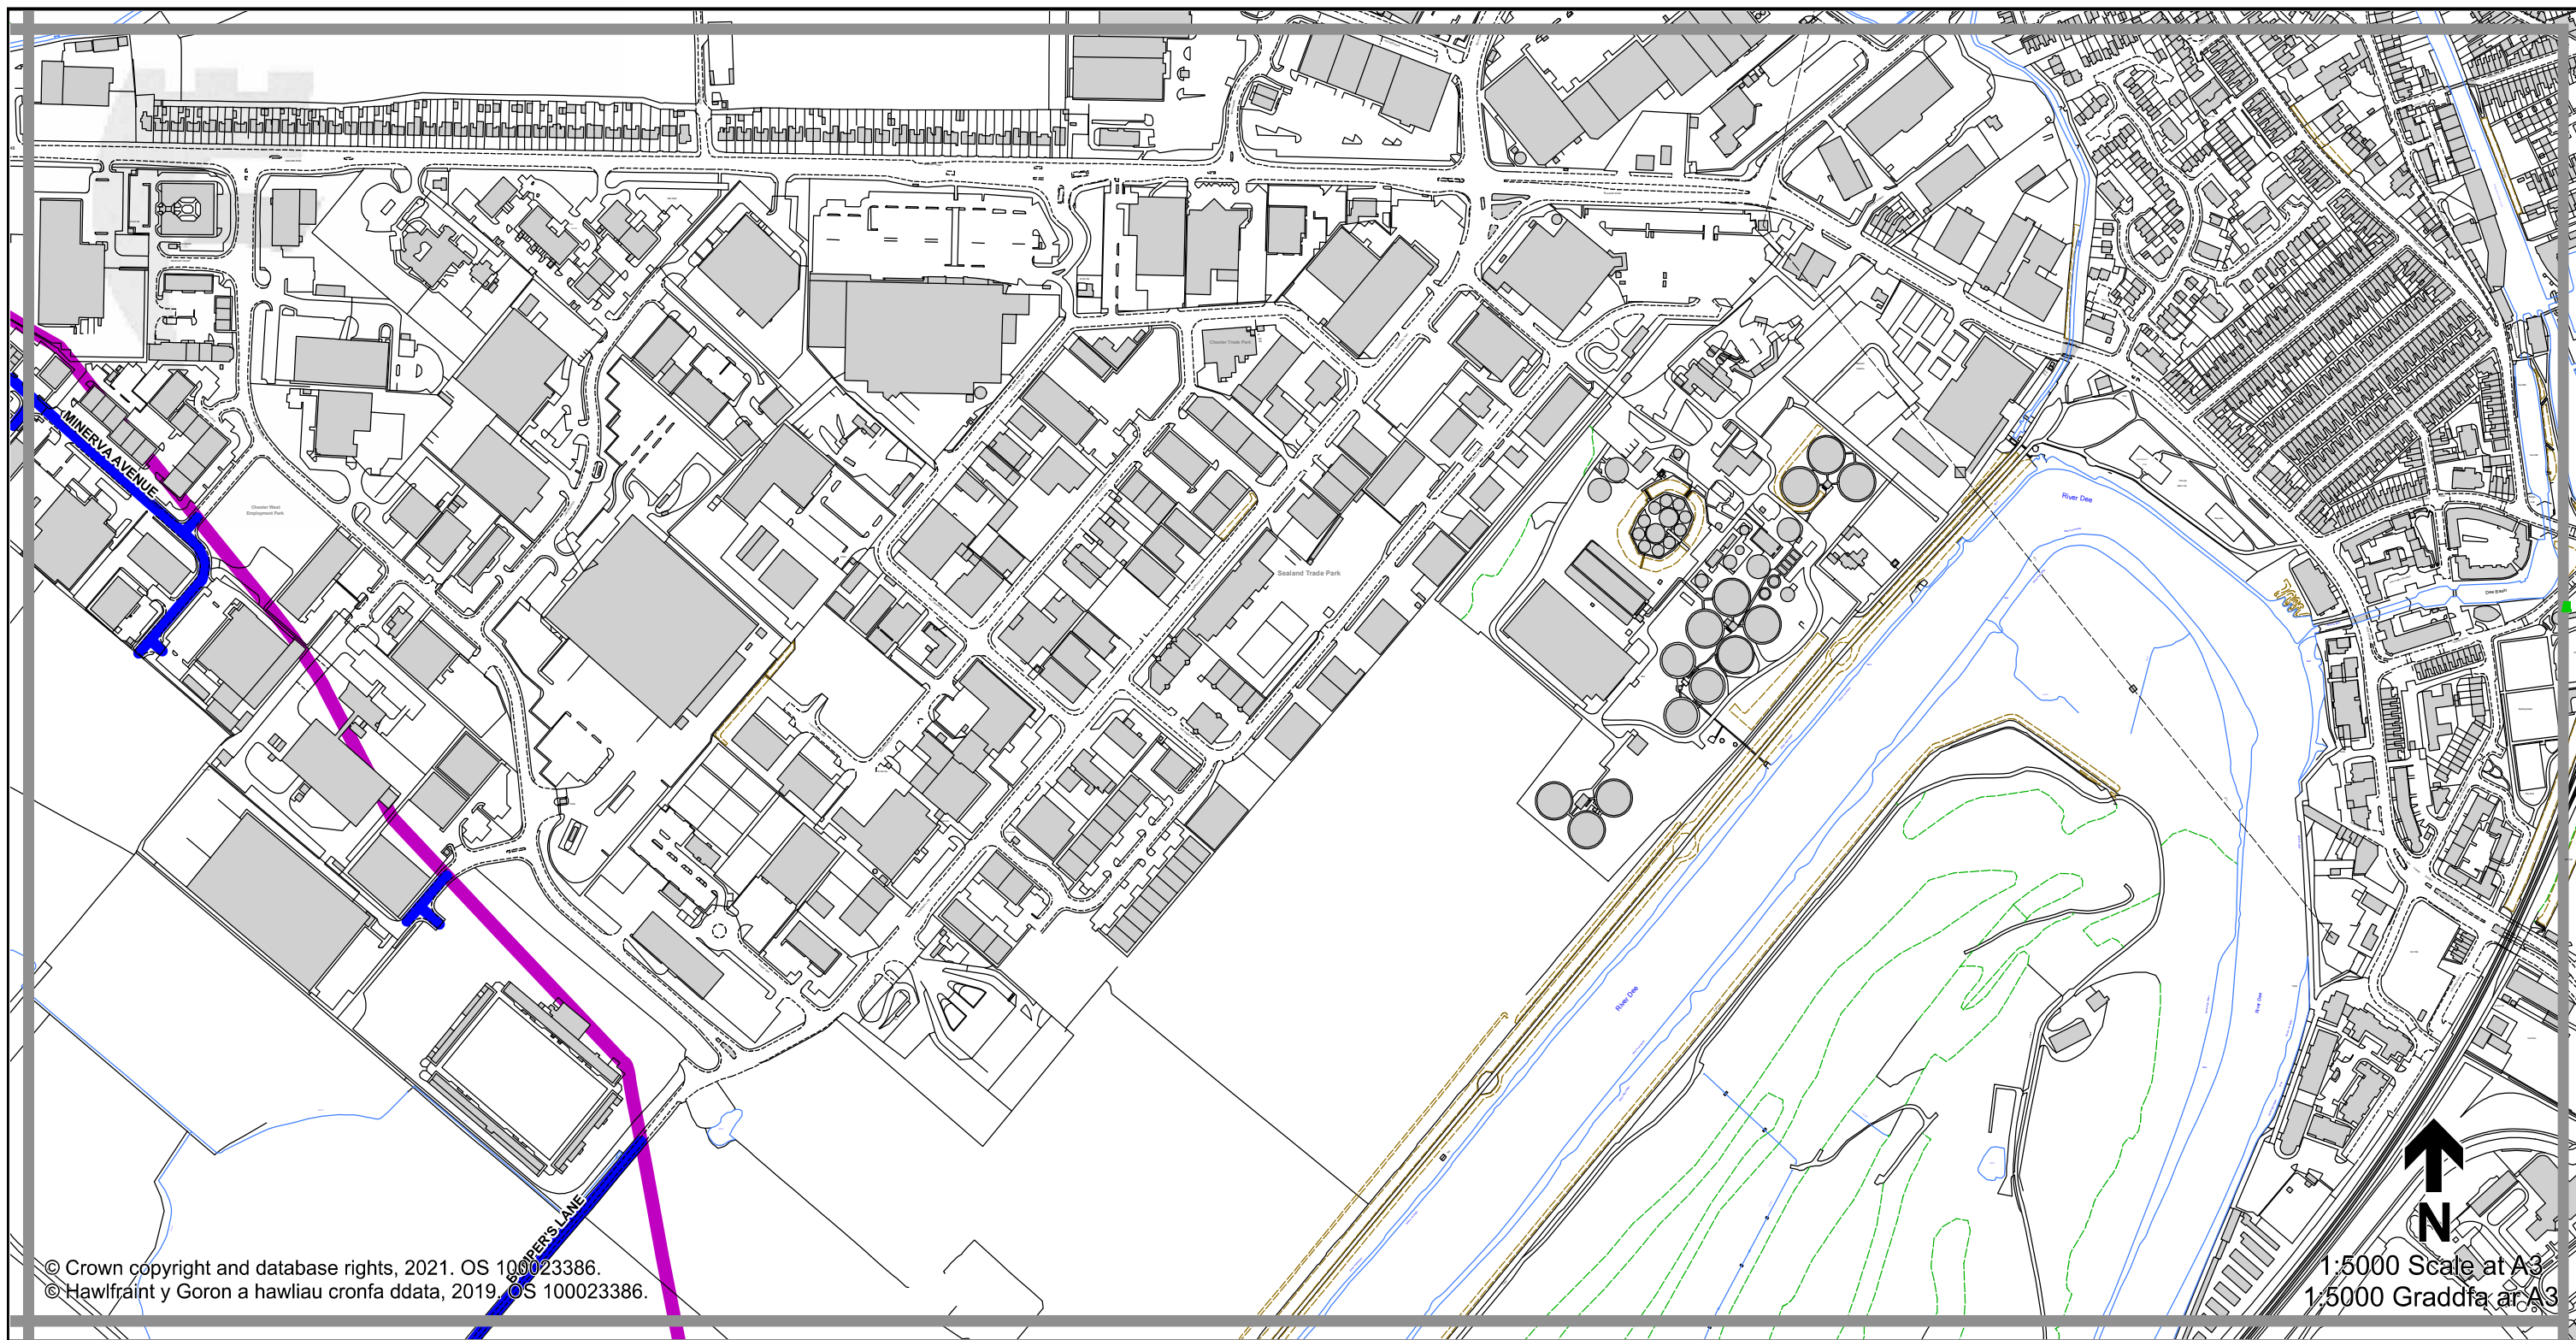

© Crown copyright and database rights, 2021. OS 100023386.
© Hawlfraint y Goron a hawliau cronfa ddata, 2019. OS 100023386.

1:5000 Scale at A3
1:5000 Graddfa ar A3

Legend / Eglurhad

- 20 mph / mya
- Restricted Road' (30mph)
  Ffordd Gyfyngedig (30mya)
- 30 mph by Order
  30 mya drwy Orchymyn
- 40 mph / mya
- 50 mph / mya
- National Speed Limit applies
  Terfyn Cyflymder Cenedlaethol yn berthnasol
- Derestricted by Order (National Speed Limit applies)
  Heb Gyfyngiad drwy Orchymyn (Terfyn Cyflymder Cenedlaethol yn berthnasol)
- Roads subject to separate Orders
  Ffyrdd sy'n destun Gorchmynion ar wahân
- County Boundary / Ffin y Sir

THE FLINTSHIRE COUNTY COUNCIL (VARIOUS ROADS) (20MPH, 30MPH, 40MPH, 50MPH AND NATIONAL SPEED LIMITS. RESTRICTED AND DERESTRICTED ROADS) ORDER 2021.

GORCHYMYN (FFYRDD AMRYWIOL) (20MYA, 30MYA, 40MYA, 50MYA A'R TERFYNAU CYFLYMDER CENEDLAETHOL. FFYRDD CYFYNGEDIG A FFYRDD HEB GYFYNGIAD) CYNGOR SIR Y FFLINT 2021.

**Sheet
Q14
Dalen**

**Sheet Revision Number:
Rhif Adolgiad Y Ddalen: 1**
**Sheet Active from:
Dalen yn weithredol o: 03/09/2021**