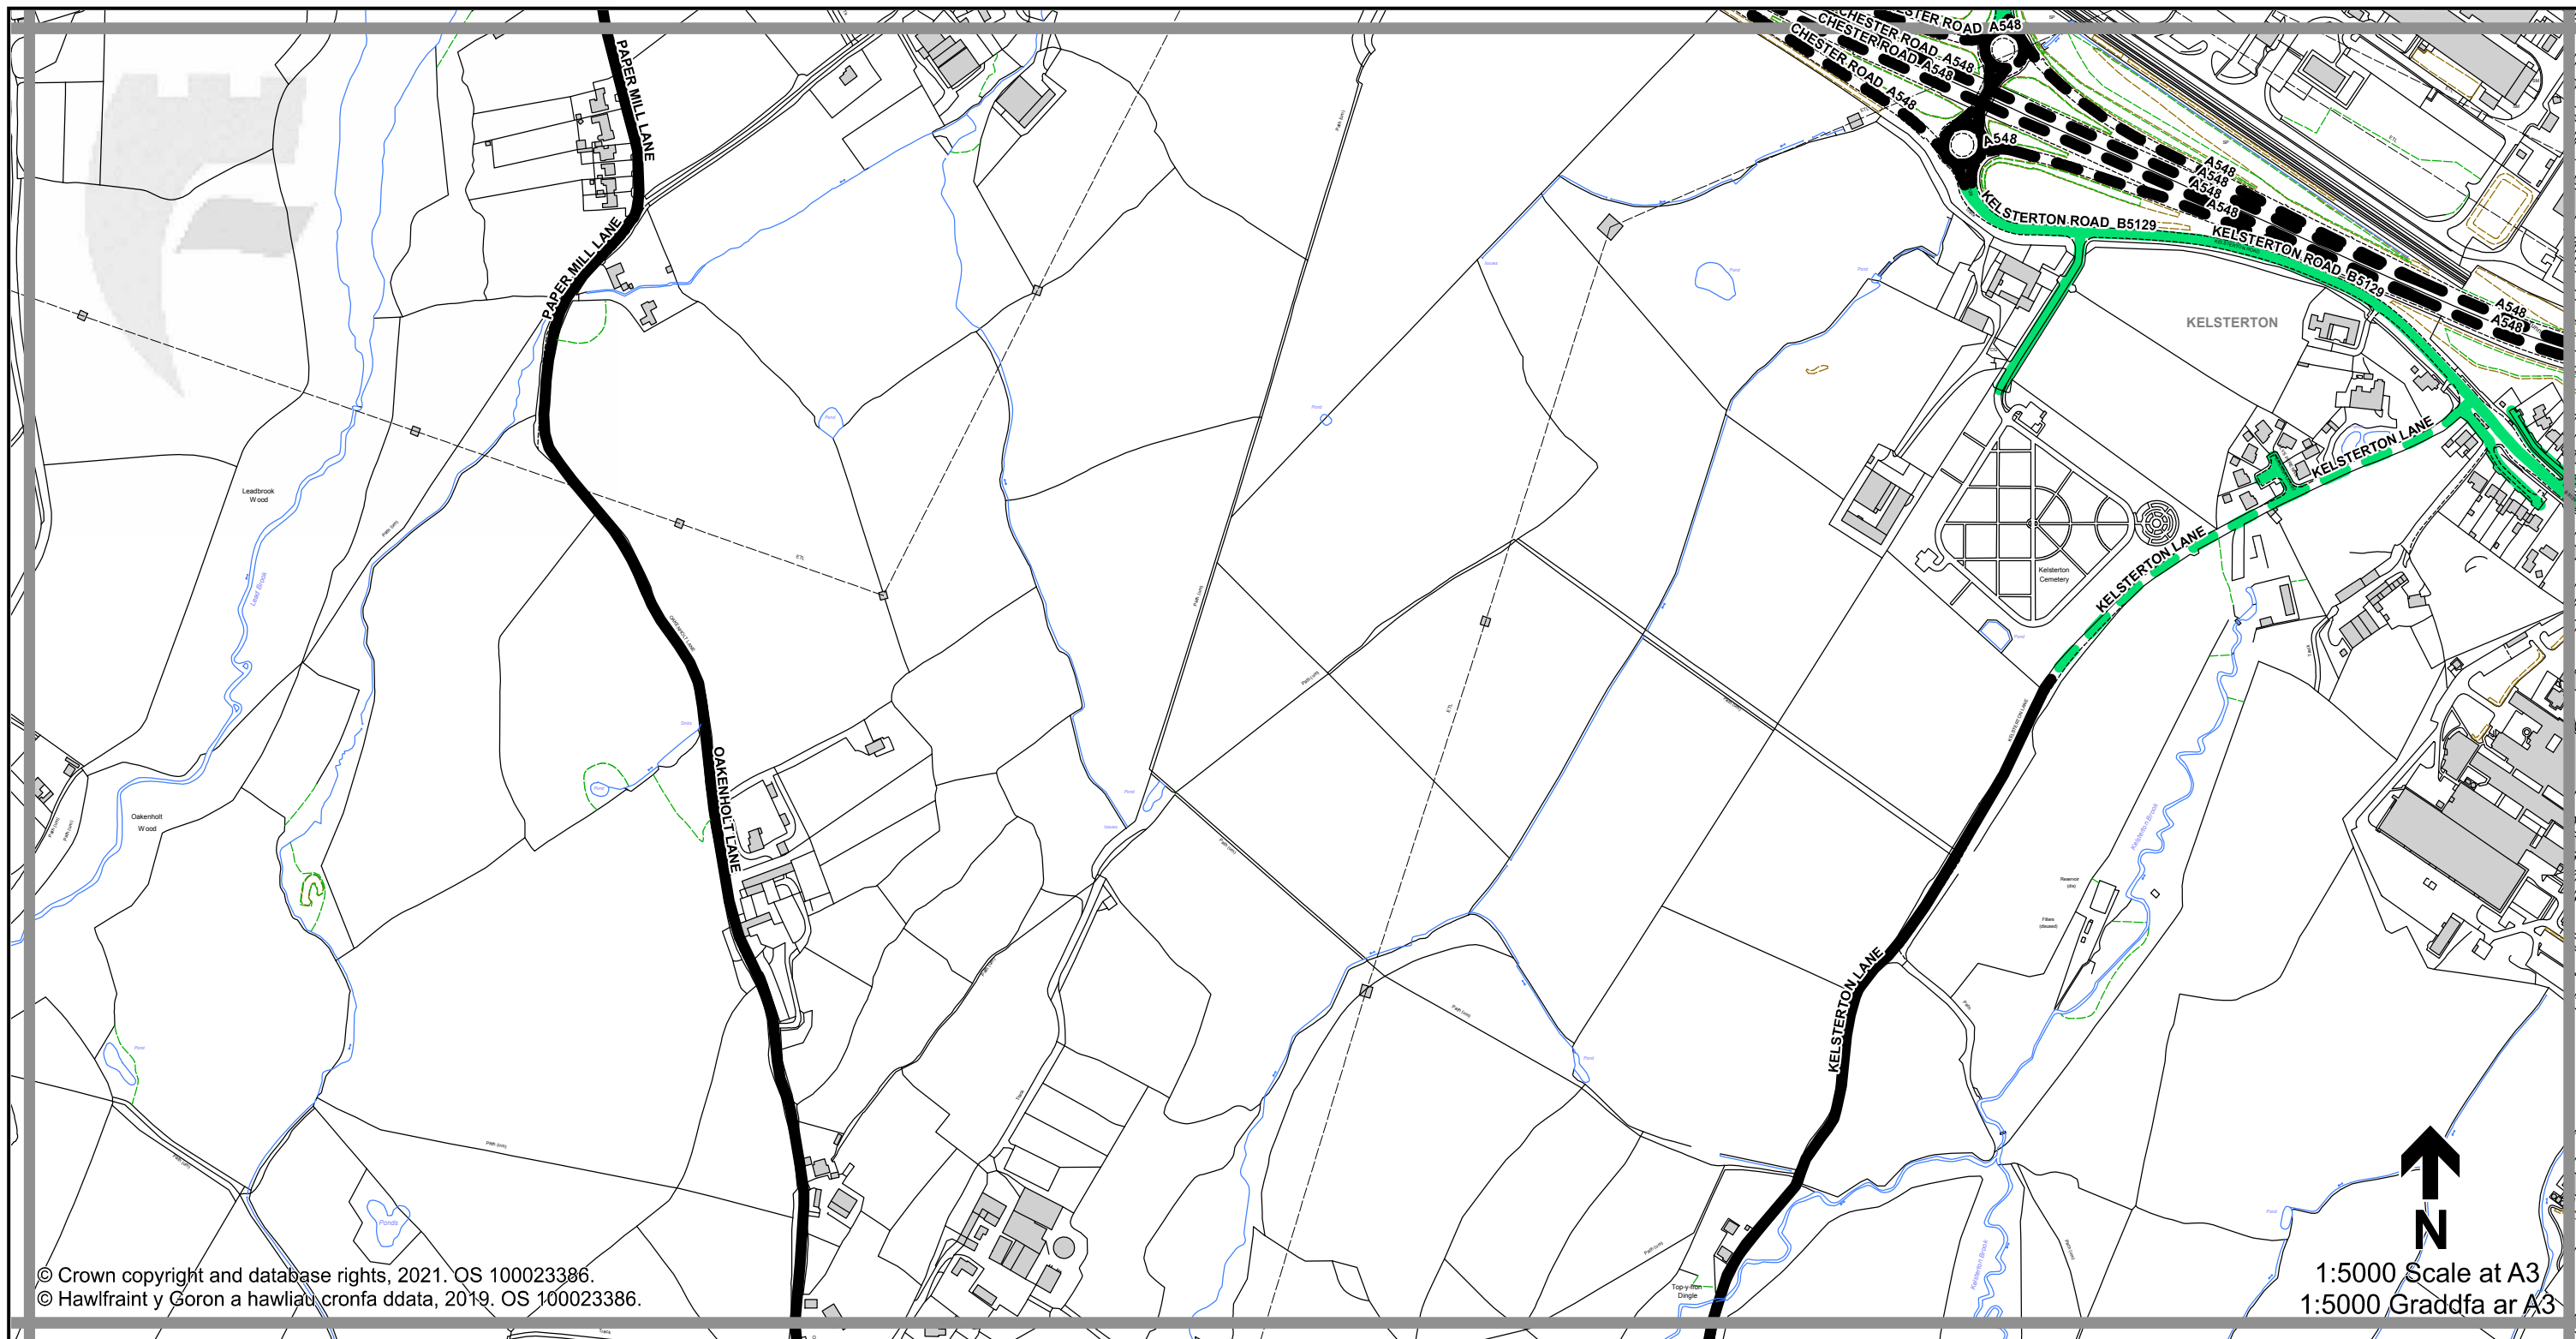

Legend / Eglurhad

- 20 mph / mya
- Restricted Road' (30mph)
  Ffordd Gyfyngedig (30mya)
- 30 mph by Order
  30 mya drwy Orchymyn
- 40 mph / mya
- 50 mph / mya
- National Speed Limit applies
  Terfyn Cyflymder Cenedlaethol yn berthnasol
- Derestricted by Order (National Speed Limit applies)
  Heb Gyfyngiad drwy Orchymyn (Terfyn Cyflymder Cenedlaethol yn berthnasol)
- Roads subject to separate Orders
  Ffyrdd sy'n destun Gorchmynion ar wahân
- County Boundary / Ffin y Sir

**THE FLINTSHIRE COUNTY COUNCIL (VARIOUS ROADS)
(20MPH, 30MPH, 40MPH, 50MPH AND NATIONAL SPEED LIMITS.
RESTRICTED AND DERESTRICTED ROADS) ORDER 2021.**

**GORCHYMYN (FFYRDD AMRYWIOL) (20MYA, 30MYA, 40MYA,
50MYA A'R TERFYNAU CYFLYMDER CENEDLAETHOL.
FFYRDD CYFYNGEDIG A FFYRDD HEB GYFYNGIAD)
CYNGOR SIR Y FFLINT 2021.**

**Sheet
K18
Dalen**

**Sheet Revision Number:
Rhif Adolgiad Y Ddalen: 1**
**Sheet Active from:
Dalen yn weithredol o: 03/09/2021**