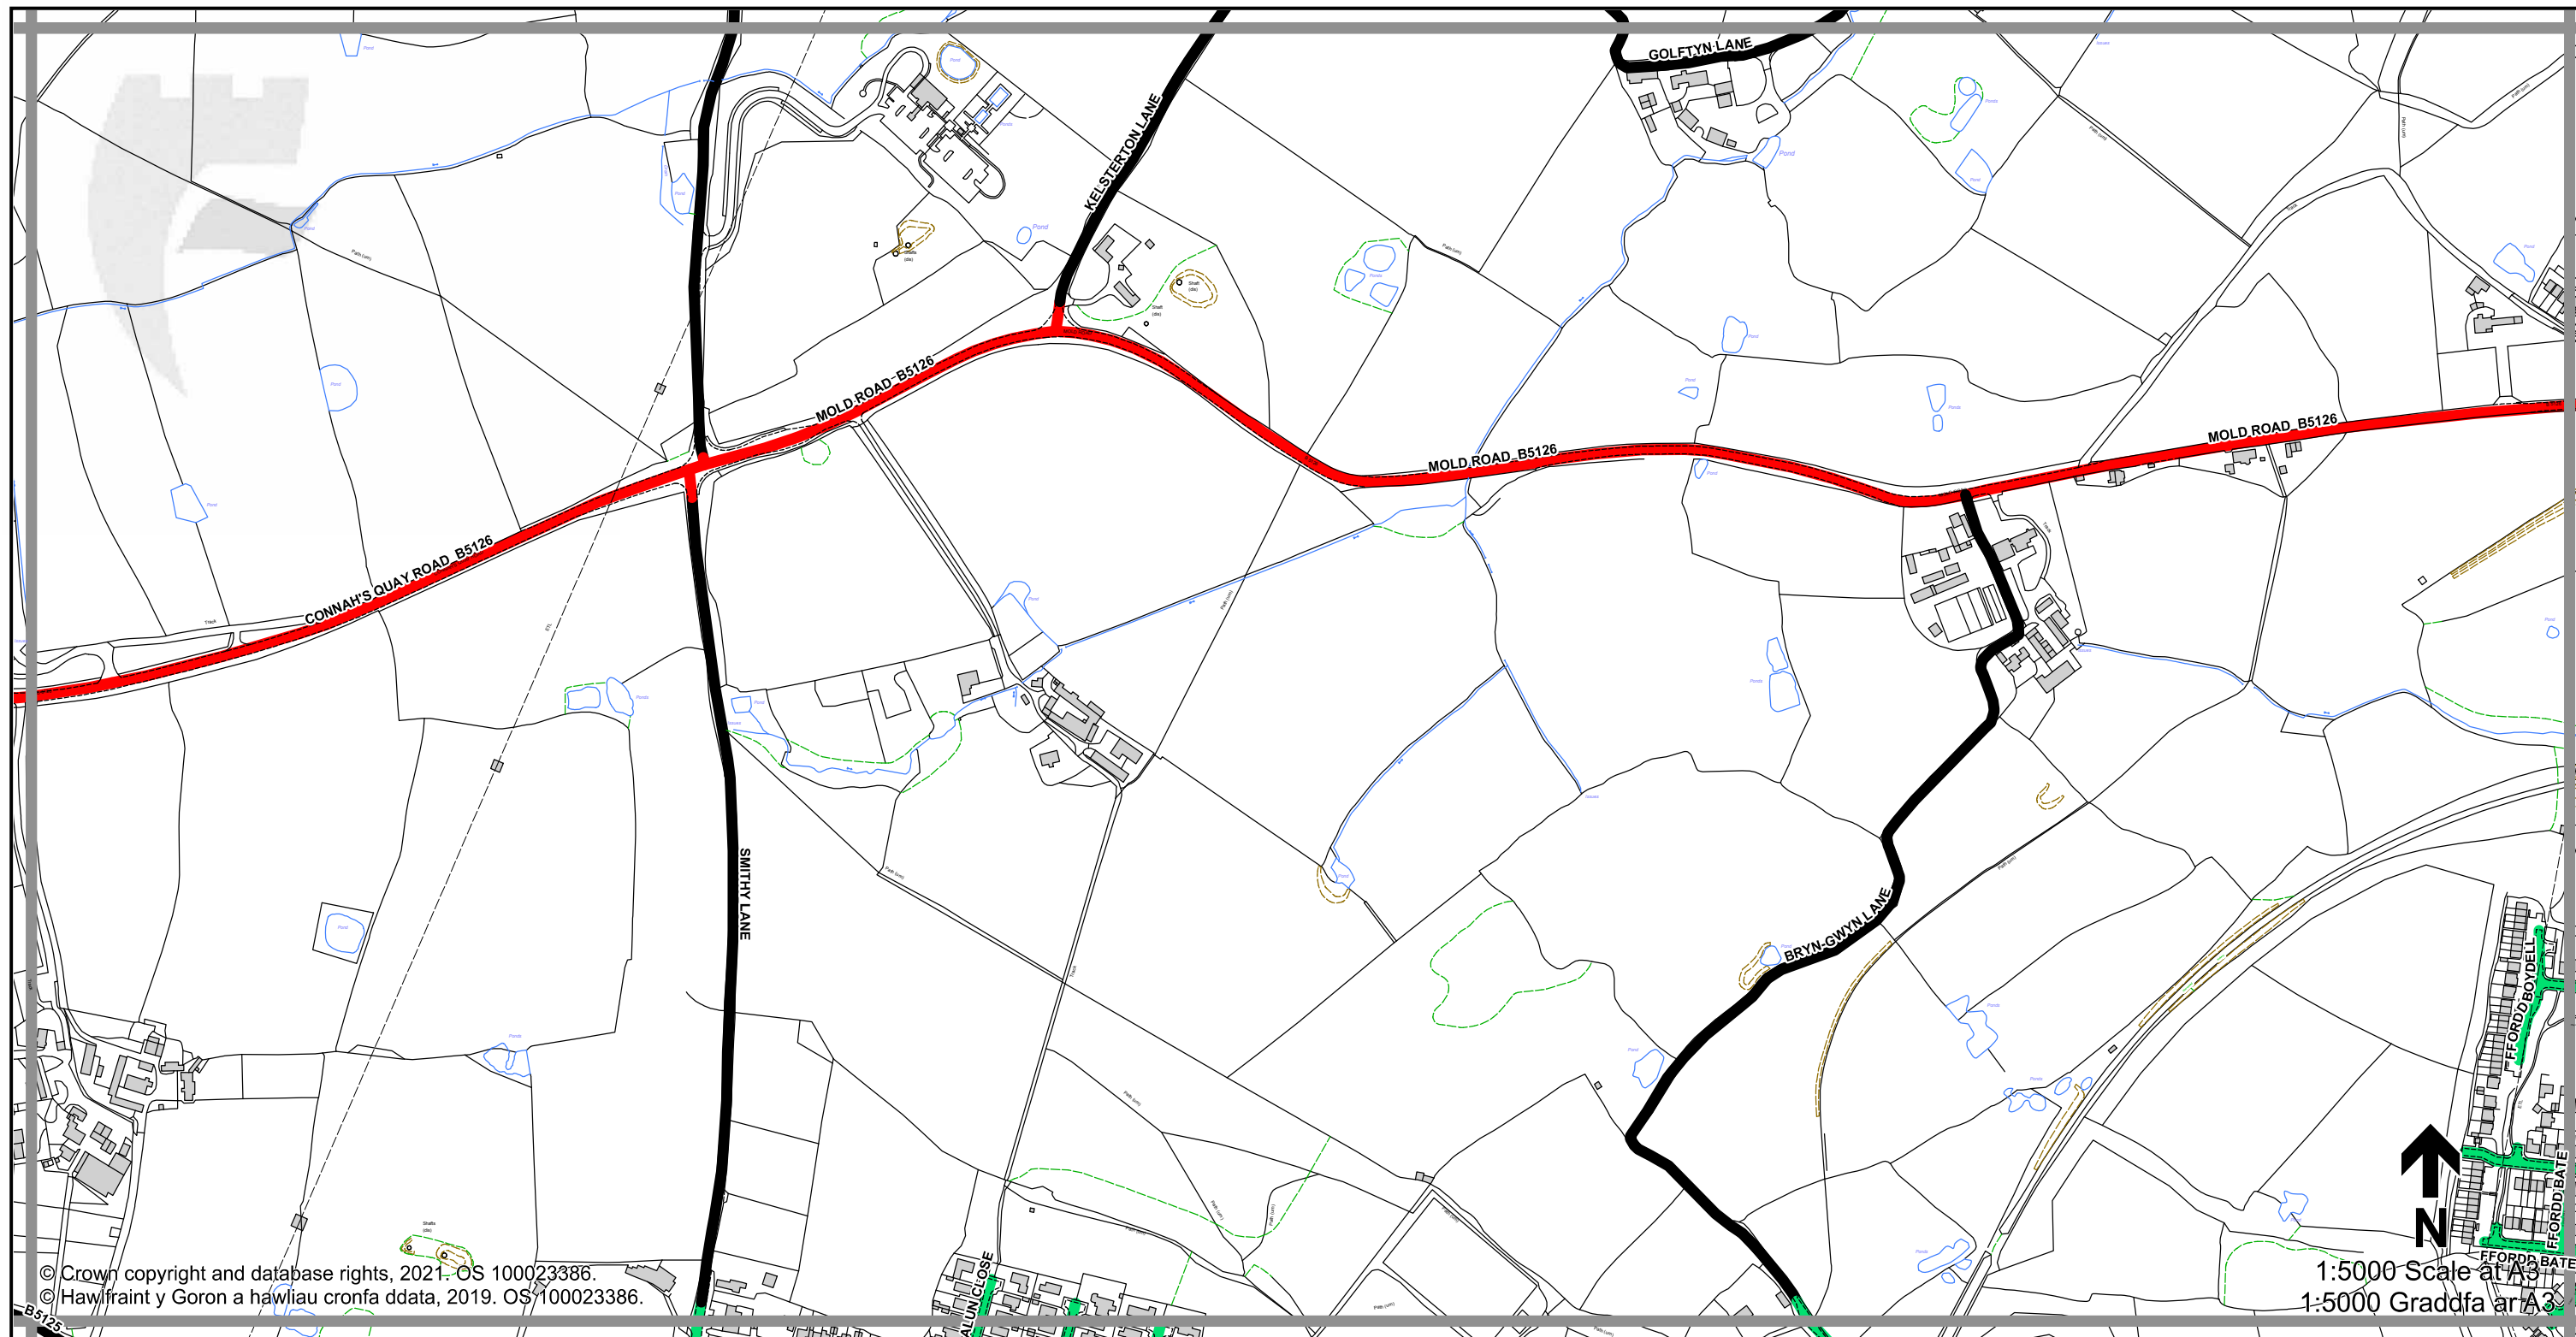

© Crown copyright and database rights, 2021. OS 100023386.
© Hawffraint y Goron a hawliau cronfa ddata, 2019. OS 100023386.

1:5000 Scale at A3
1:5000 Graddfa ar A3

Legend / Eglurhad

- 20 mph / mya
- Restricted Road' (30mph)
  Ffordd Gyfyngedig (30mya)
- 30 mph by Order
  30 mya drwy Orchymyn
- 40 mph / mya
- 50 mph / mya
- National Speed Limit applies
  Terfyn Cyflymder Cenedlaethol yn berthnasol
- Derestricted by Order (National Speed Limit applies)
  Heb Gyfyngiad drwy Orchymyn (Terfyn Cyflymder Cenedlaethol yn berthnasol)
- Roads subject to separate Orders
  Ffyrdd sy'n destun Gorchmynion ar wahân
- County Boundary / Ffin y Sir

THE FLINTSHIRE COUNTY COUNCIL (VARIOUS ROADS) (20MPH, 30MPH, 40MPH, 50MPH AND NATIONAL SPEED LIMITS. RESTRICTED AND DERESTRICTED ROADS) ORDER 2021.

GORCHYMYN (FFYRDD AMRYWIOL) (20MYA, 30MYA, 40MYA, 50MYA A'R TERFYNAU CYFLYMDER CENEDLAETHOL. FFYRDD CYFYNGEDIG A FFYRDD HEB GYFYNGIAD) CYNGOR SIR Y FFLINT 2021.

**Sheet
K16
Dalen**

Sheet Revision Number: **1**
Rhif Adolgiad Y Ddalen:
Sheet Active from: **03/09/2021**
Dalen yn weithredol o: