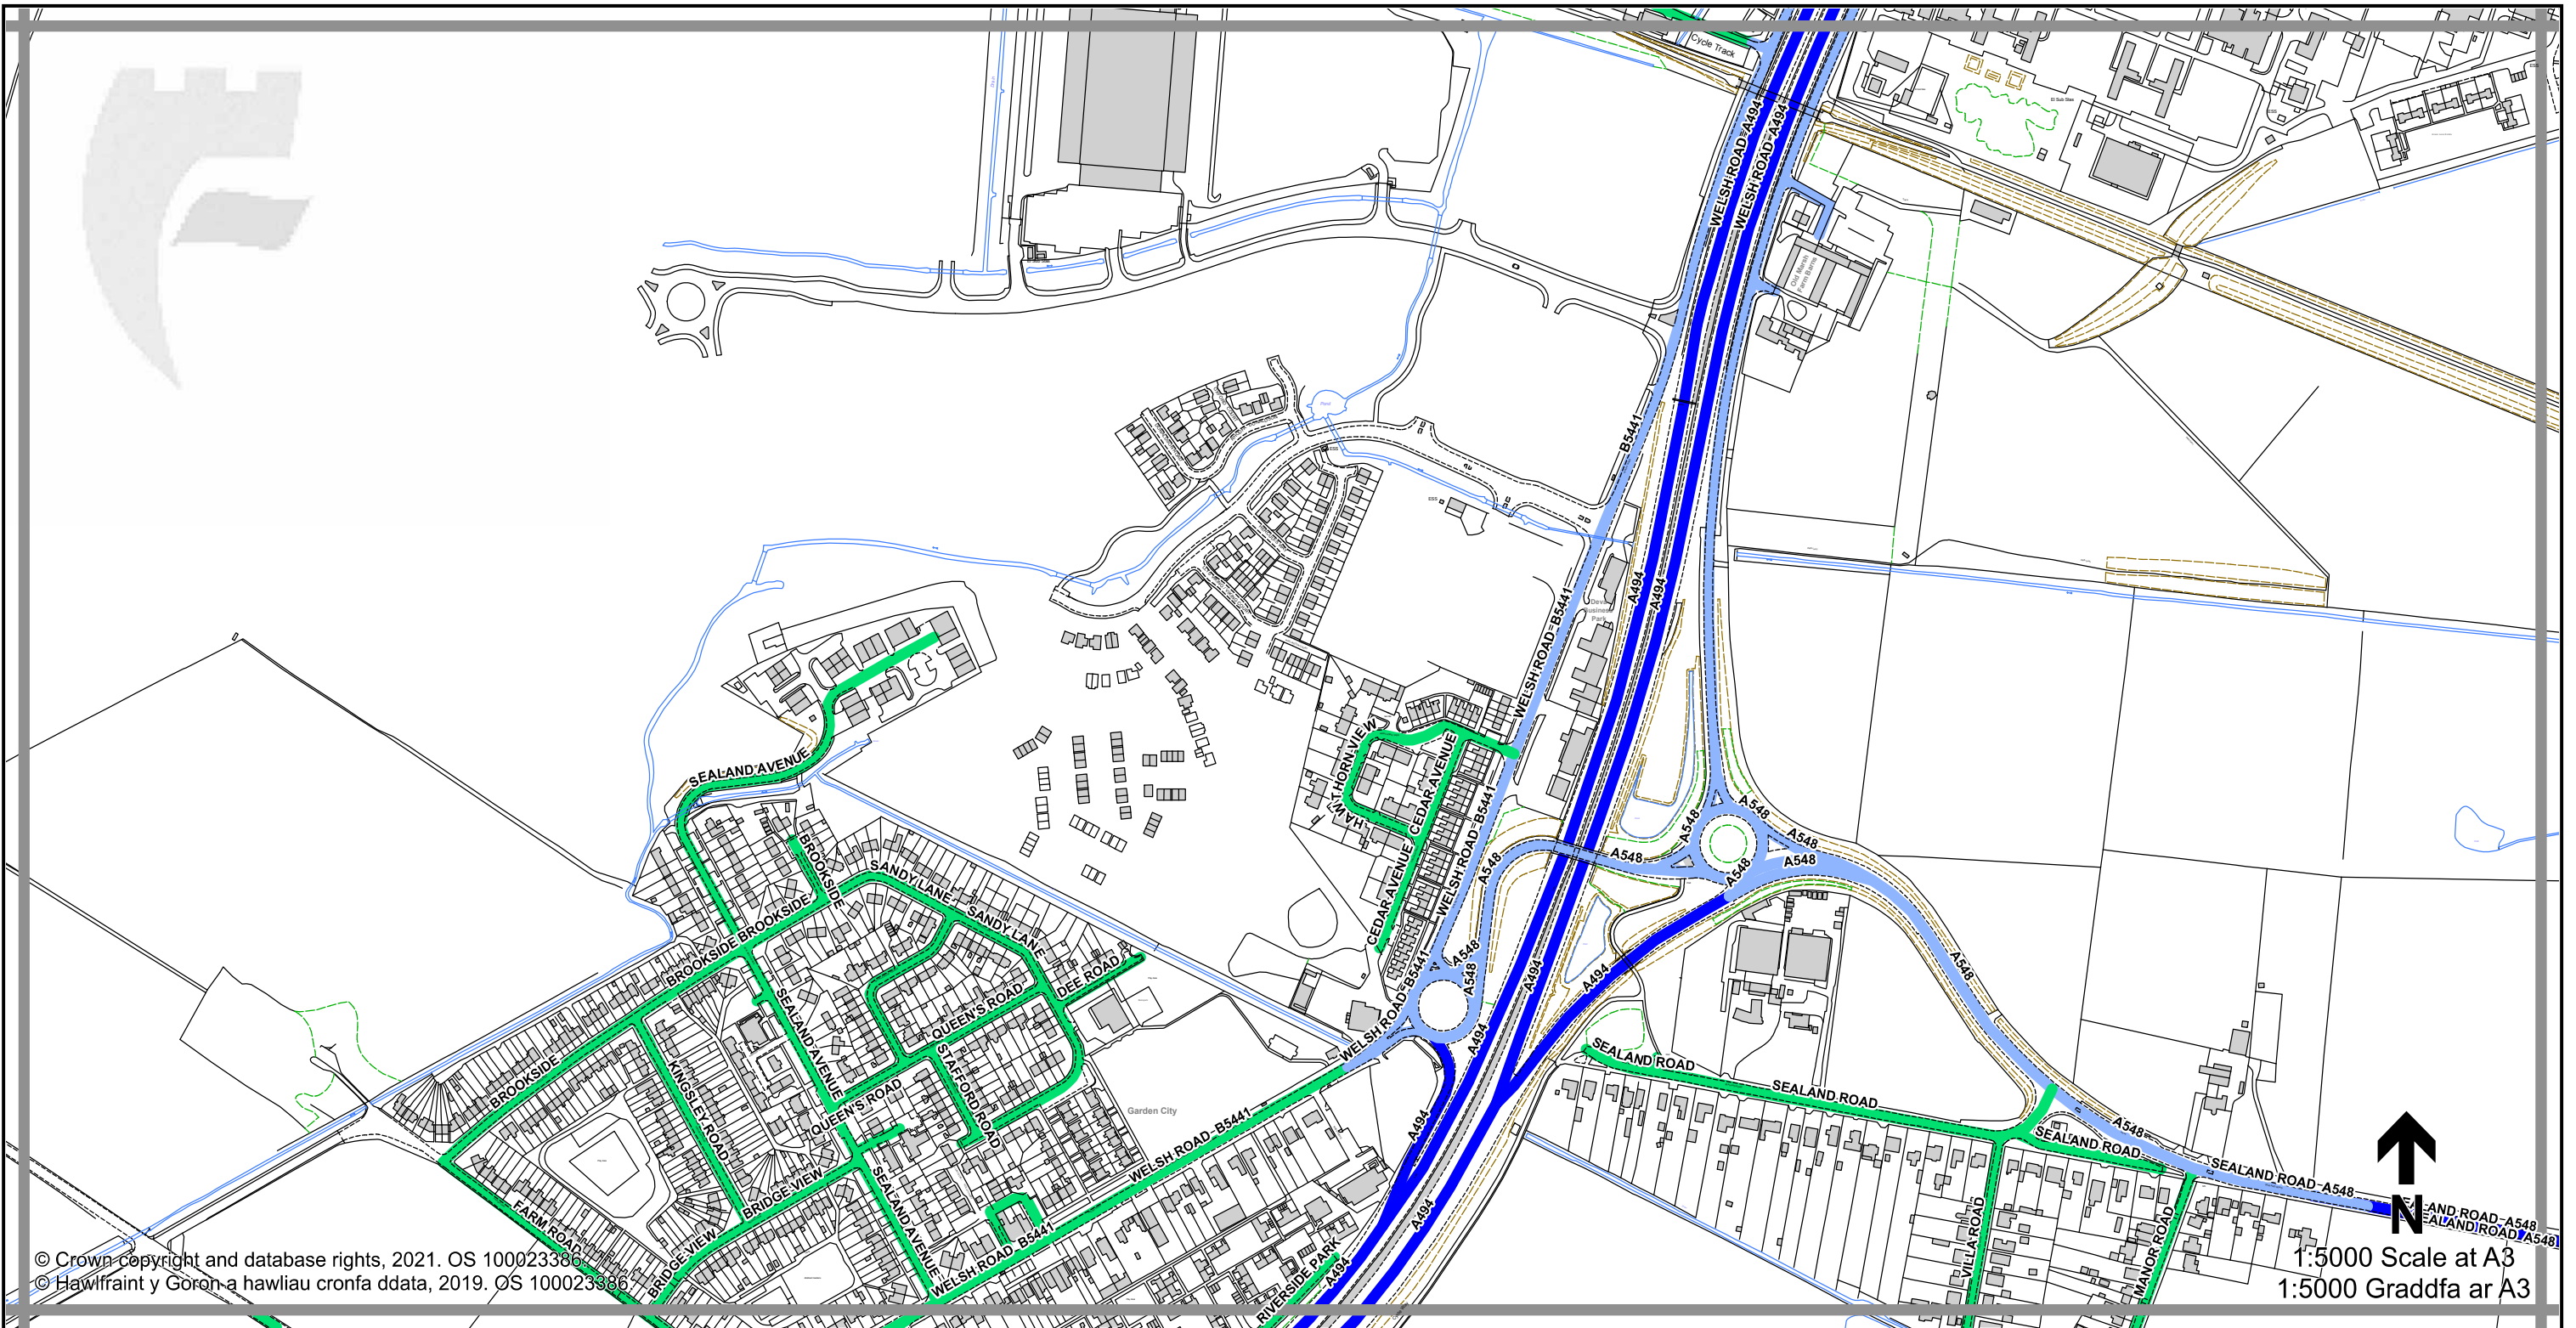

© Crown Copyright and database rights, 2021. OS 100023386
© Hawlfraint y Goron-a hawliau cronfa ddata, 2019. OS 100023386

1:5000 Scale at A3
1:5000 Graddfa ar A3

Legend / Eglurhad

- 20 mph / mya
- Restricted Road' (30mph)
  Ffordd Gyfyngedig (30mya)
- 30 mph by Order
  30 mya drwy Orchymyn
- 40 mph / mya
- 50 mph / mya
- National Speed Limit applies
  Terfyn Cyflymder Cenedlaethol yn berthnasol
- Derestricted by Order (National Speed Limit applies)
  Heb Gyfyngiad drwy Orchymyn (Terfyn Cyflymder Cenedlaethol yn berthnasol)
- Roads subject to separate Orders
  Ffyrdd sy'n destun Gorchmynion ar wahân
- County Boundary / Ffin y Sir

THE FLINTSHIRE COUNTY COUNCIL (VARIOUS ROADS) (20MPH, 30MPH, 40MPH, 50MPH AND NATIONAL SPEED LIMITS. RESTRICTED AND DERESTRICTED ROADS) ORDER 2021.

GORCHYMYN (FFYRDD AMRYWIOL) (20MYA, 30MYA, 40MYA, 50MYA A'R TERFYNAU CYFLYMDER CENEDLAETHOL. FFYRDD CYFYNGEDIG A FFYRDD HEB GYFYNGIAD) CYNGOR SIR Y FFLINT 2021.

**Sheet
N17
Dalen**

Sheet Revision Number:
Rhif Adolgiad Y Ddalen: **1**

Sheet Active from:
Dalen yn weithredol o: **03/09/2021**