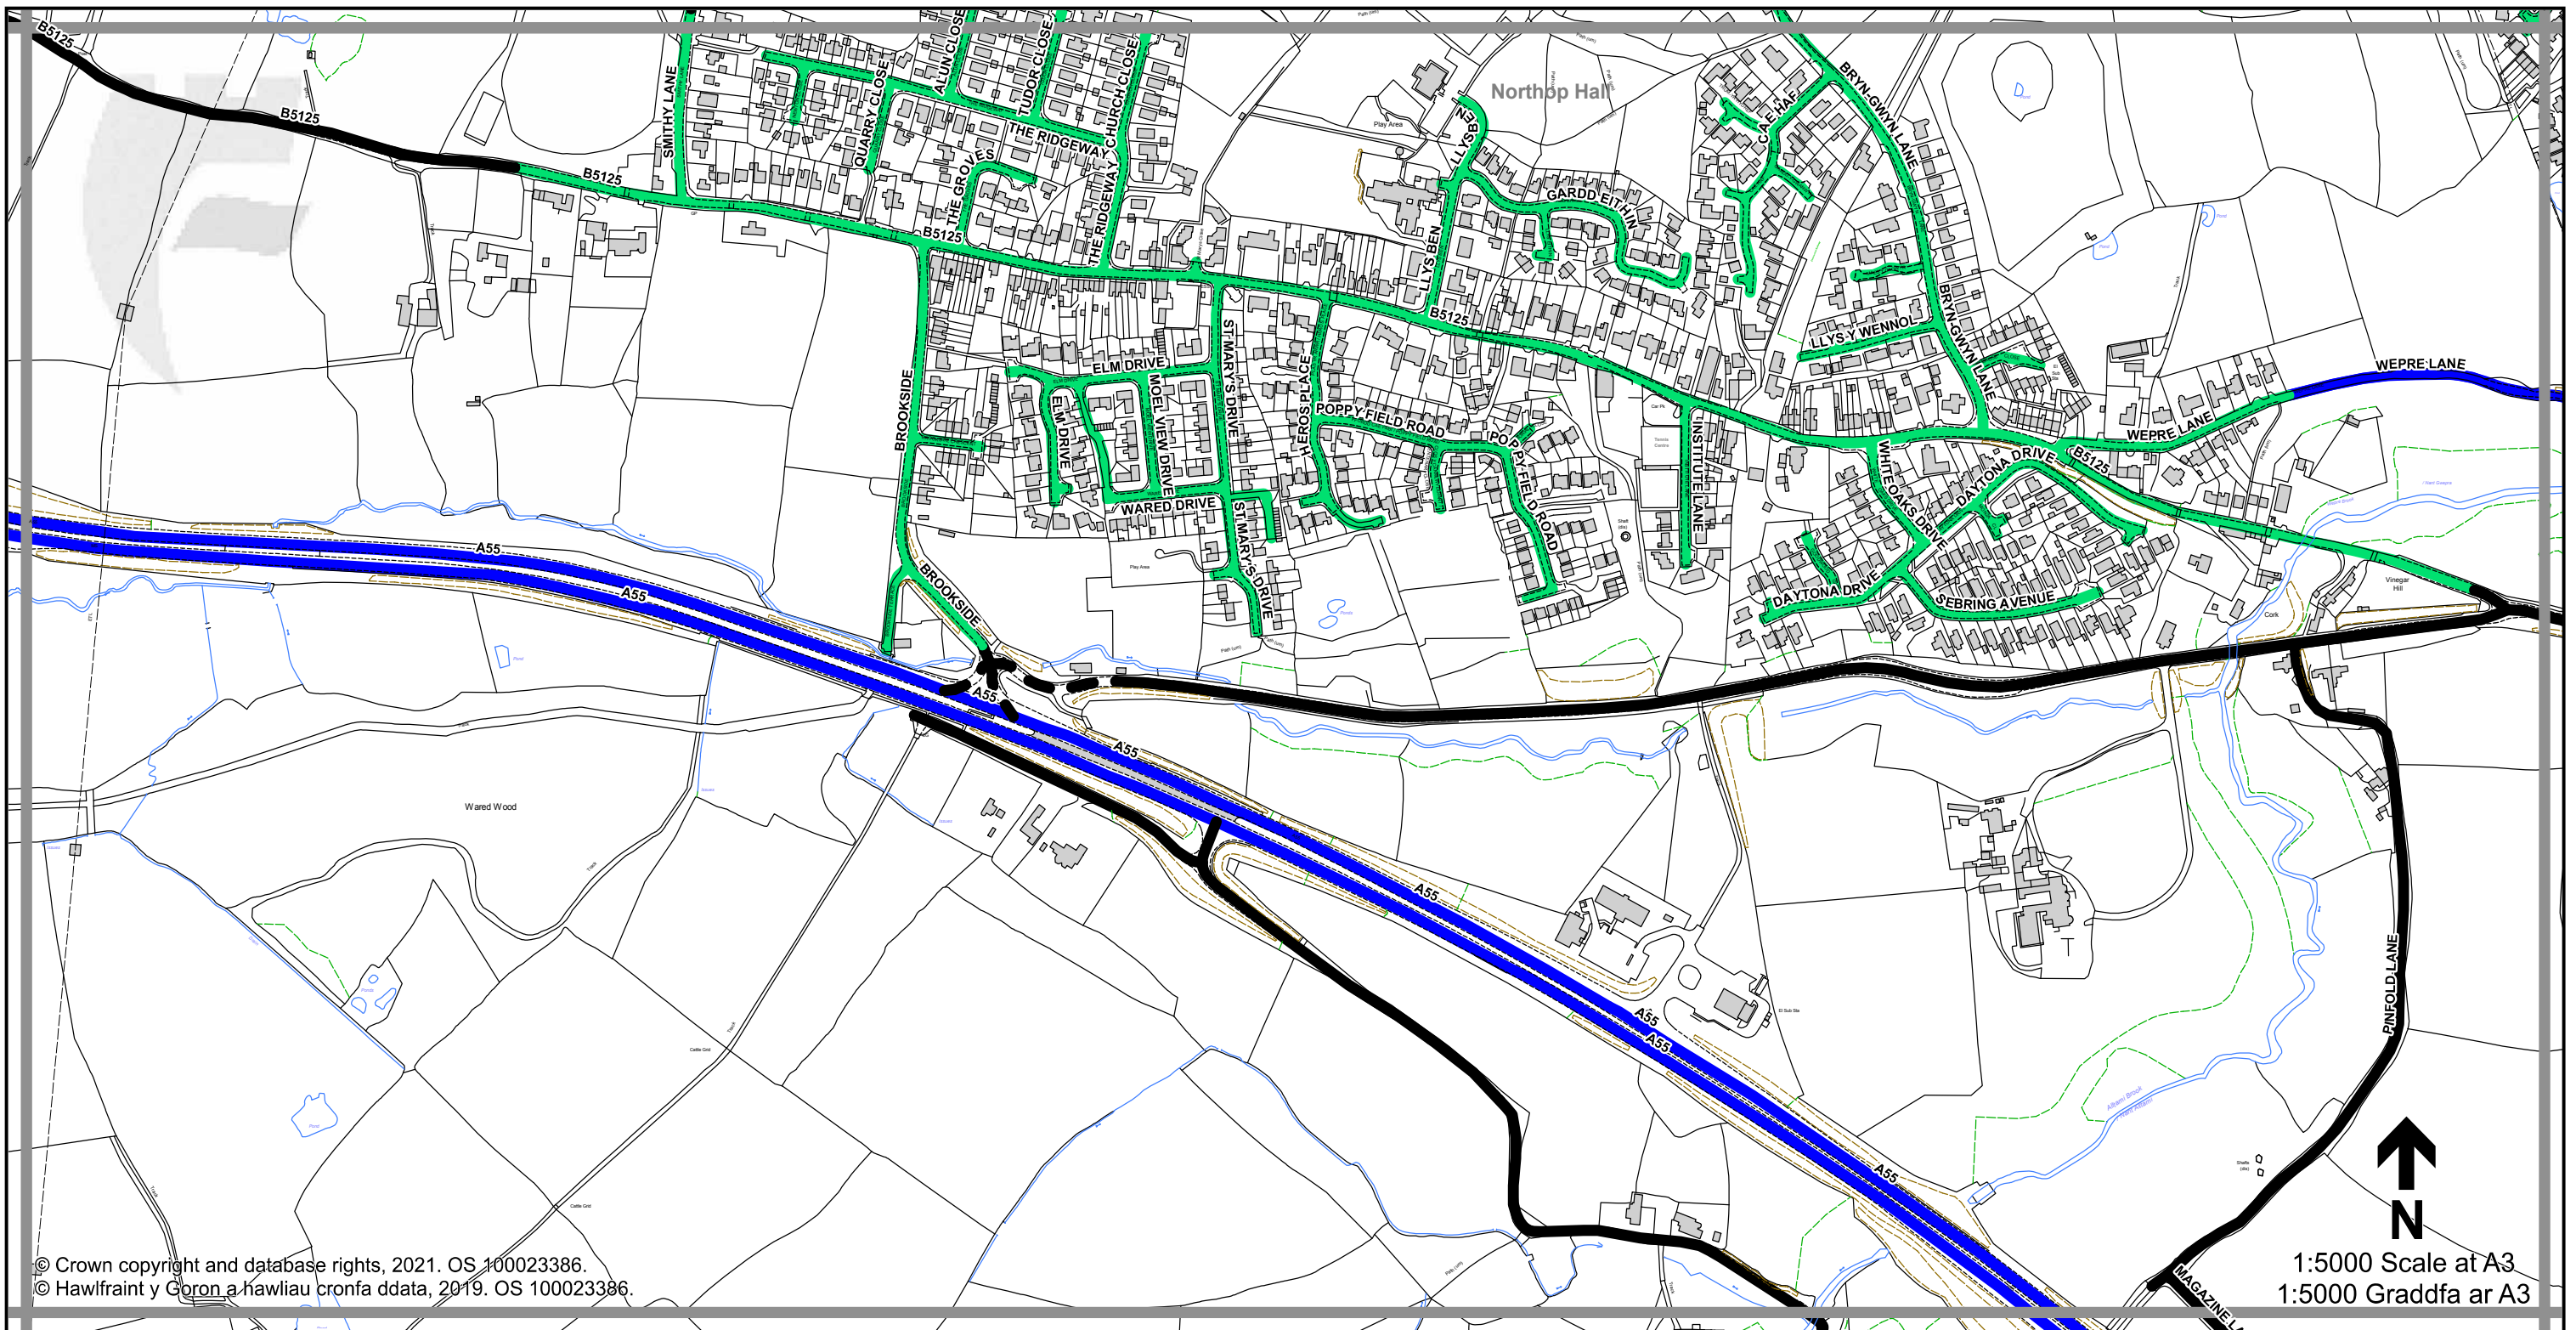

© Crown copyright and database rights, 2021. OS 100023386.
© Hawlfraint y Goron a hawliau cronfa ddata, 2019. OS 100023386.

1:5000 Scale at A3
1:5000 Graddfa ar A3

Legend / Eglurhad

- 20 mph / mya
- Restricted Road' (30mph)
  Ffordd Gyfyngedig (30mya)
- 30 mph by Order
  30 mya drwy Orchymyn
- 40 mph / mya
- 50 mph / mya
- National Speed Limit applies
  Terfyn Cyflymder Cenedlaethol yn berthnasol
- Derestricted by Order (National Speed Limit applies)
  Heb Gyfyngiad drwy Orchymyn (Terfyn Cyflymder Cenedlaethol yn berthnasol)
- Roads subject to separate Orders
  Ffyrdd sy'n destun Gorchmynion ar wahân
- County Boundary / Ffin y Sir

THE FLINTSHIRE COUNTY COUNCIL (VARIOUS ROADS) (20MPH, 30MPH, 40MPH, 50MPH AND NATIONAL SPEED LIMITS. RESTRICTED AND DERESTRICTED ROADS) ORDER 2021.

GORCHYMYN (FFYRDD AMRYWIOL) (20MYA, 30MYA, 40MYA, 50MYA A'R TERFYNAU CYFLYMDER CENEDLAETHOL. FFYRDD CYFYNGEDIG A FFYRDD HEB GYFYNGIAD) CYNGOR SIR Y FFLINT 2021.

**Sheet
K15
Dalen**

**Sheet Revision Number:
Rhif Adolgiad Y Ddalen: 1**
**Sheet Active from:
Dalen yn weithredol o: 03/09/2021**