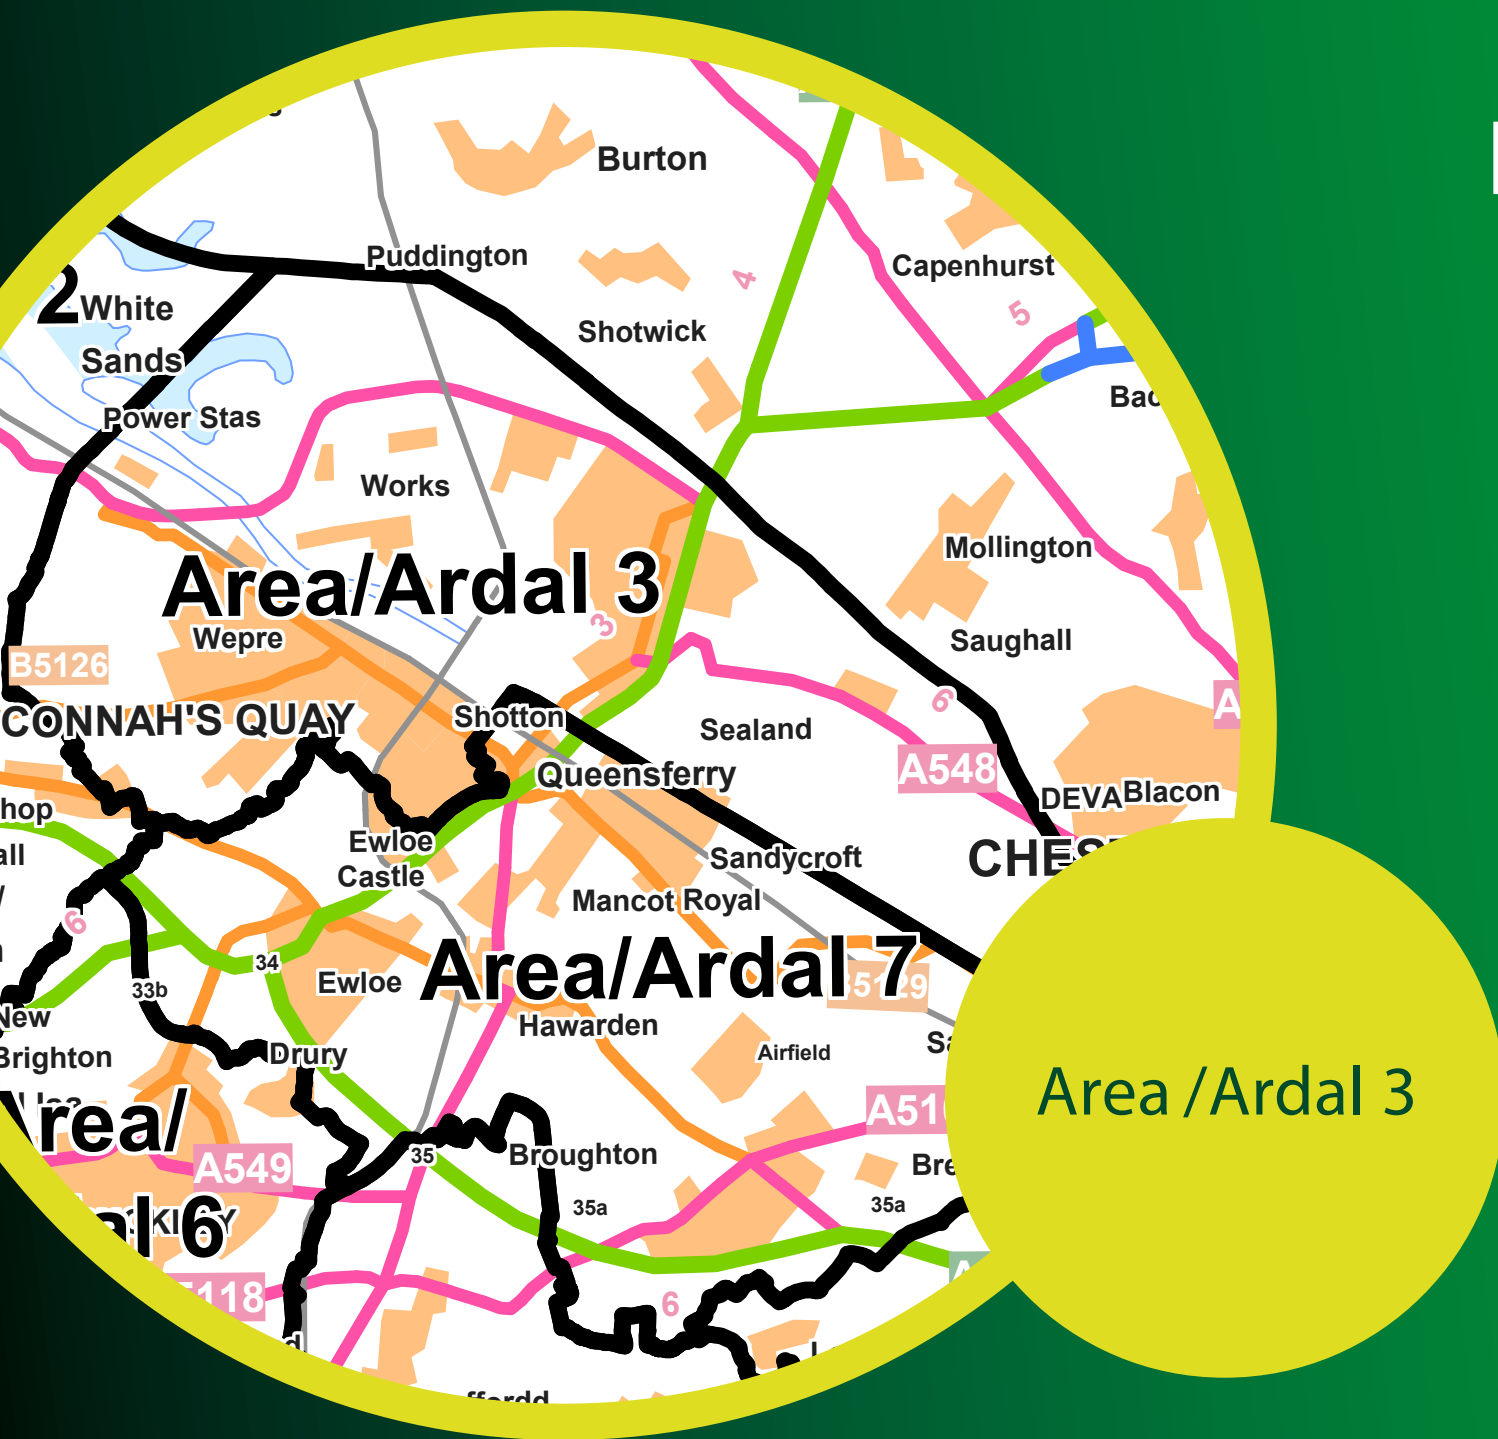

The Flintshire County Council

(Various Roads) (20mph, 30mph, 40mph, 50mph and National Speed Limits.

Restricted And Derestricted Roads)

Order 2021

Gorchymyn

(Ffyrdd Amrywiol)

(20mya, 30mya, 40mya, 50mya a'r Terfynau Cyflymder

Cenedlaethol. Ffyrdd Cyfyngedig a Ffyrdd heb Gyfyngiad) 2021

Cyngor Sir Y Fflint