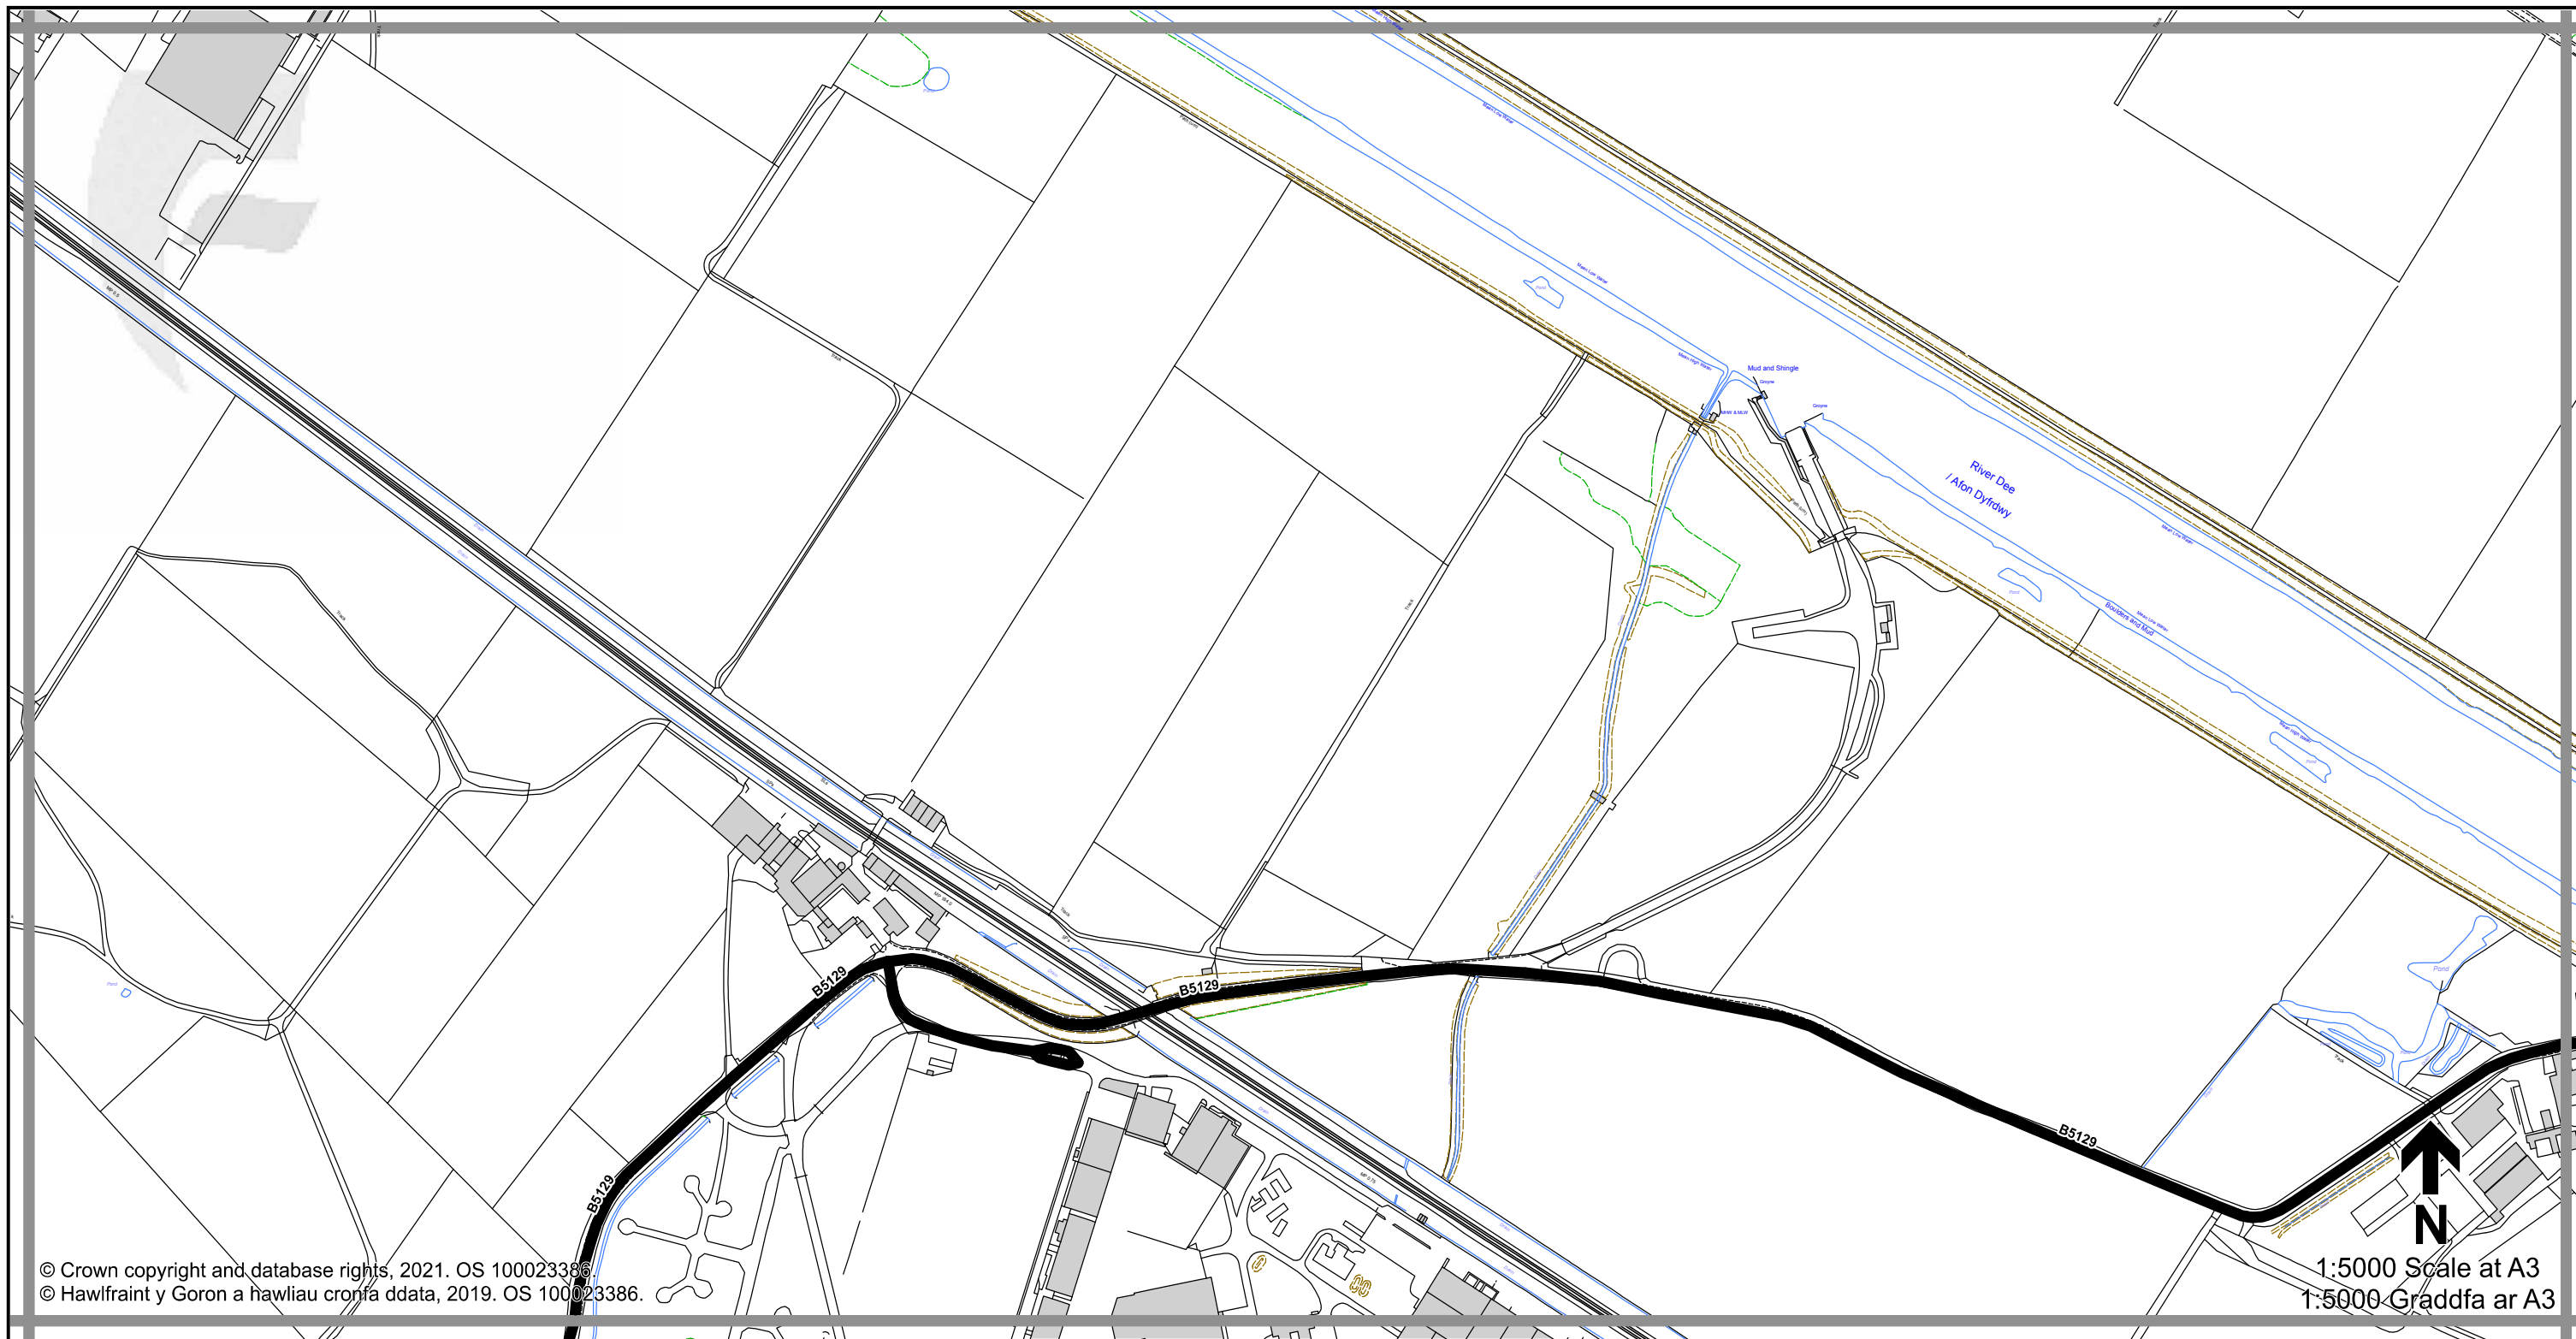

Legend / Eglurhad

- 20 mph / mya
- Restricted Road' (30mph)
  Ffordd Gyfyngedig (30mya)
- 30 mph by Order
  30 mya drwy Orchymyn
- 40 mph / mya
- 50 mph / mya
- National Speed Limit applies
  Terfyn Cyflymder Cenedlaethol yn berthnasol
- Derestricted by Order (National Speed Limit applies)
  Heb Gyfyngiad drwy Orchymyn (Terfyn Cyflymder Cenedlaethol yn berthnasol)
- Roads subject to separate Orders
  Ffyrdd sy'n destun Gorchymynion ar wahân
- County Boundary / Ffin y Sir

THE FLINTSHIRE COUNTY COUNCIL (VARIOUS ROADS) (20MPH, 30MPH, 40MPH, 50MPH AND NATIONAL SPEED LIMITS. RESTRICTED AND DERESTRICTED ROADS) ORDER 2021.

GORCHYMYN (FFYRDD AMRYWIOL) (20MYA, 30MYA, 40MYA, 50MYA A'R TERFYNAU CYFLYMDER CENEDLAETHOL. FFYRDD CYFYNGEDIG A FFYRDD HEB GYFYNGIAD) CYNGOR SIR Y FFLINT 2021.

**Sheet
O14
Dalen**

**Sheet Revision Number:
Rhif Adolgiad Y Ddalen: 1**
**Sheet Active from:
Dalen yn weithredol o: 03/09/2021**