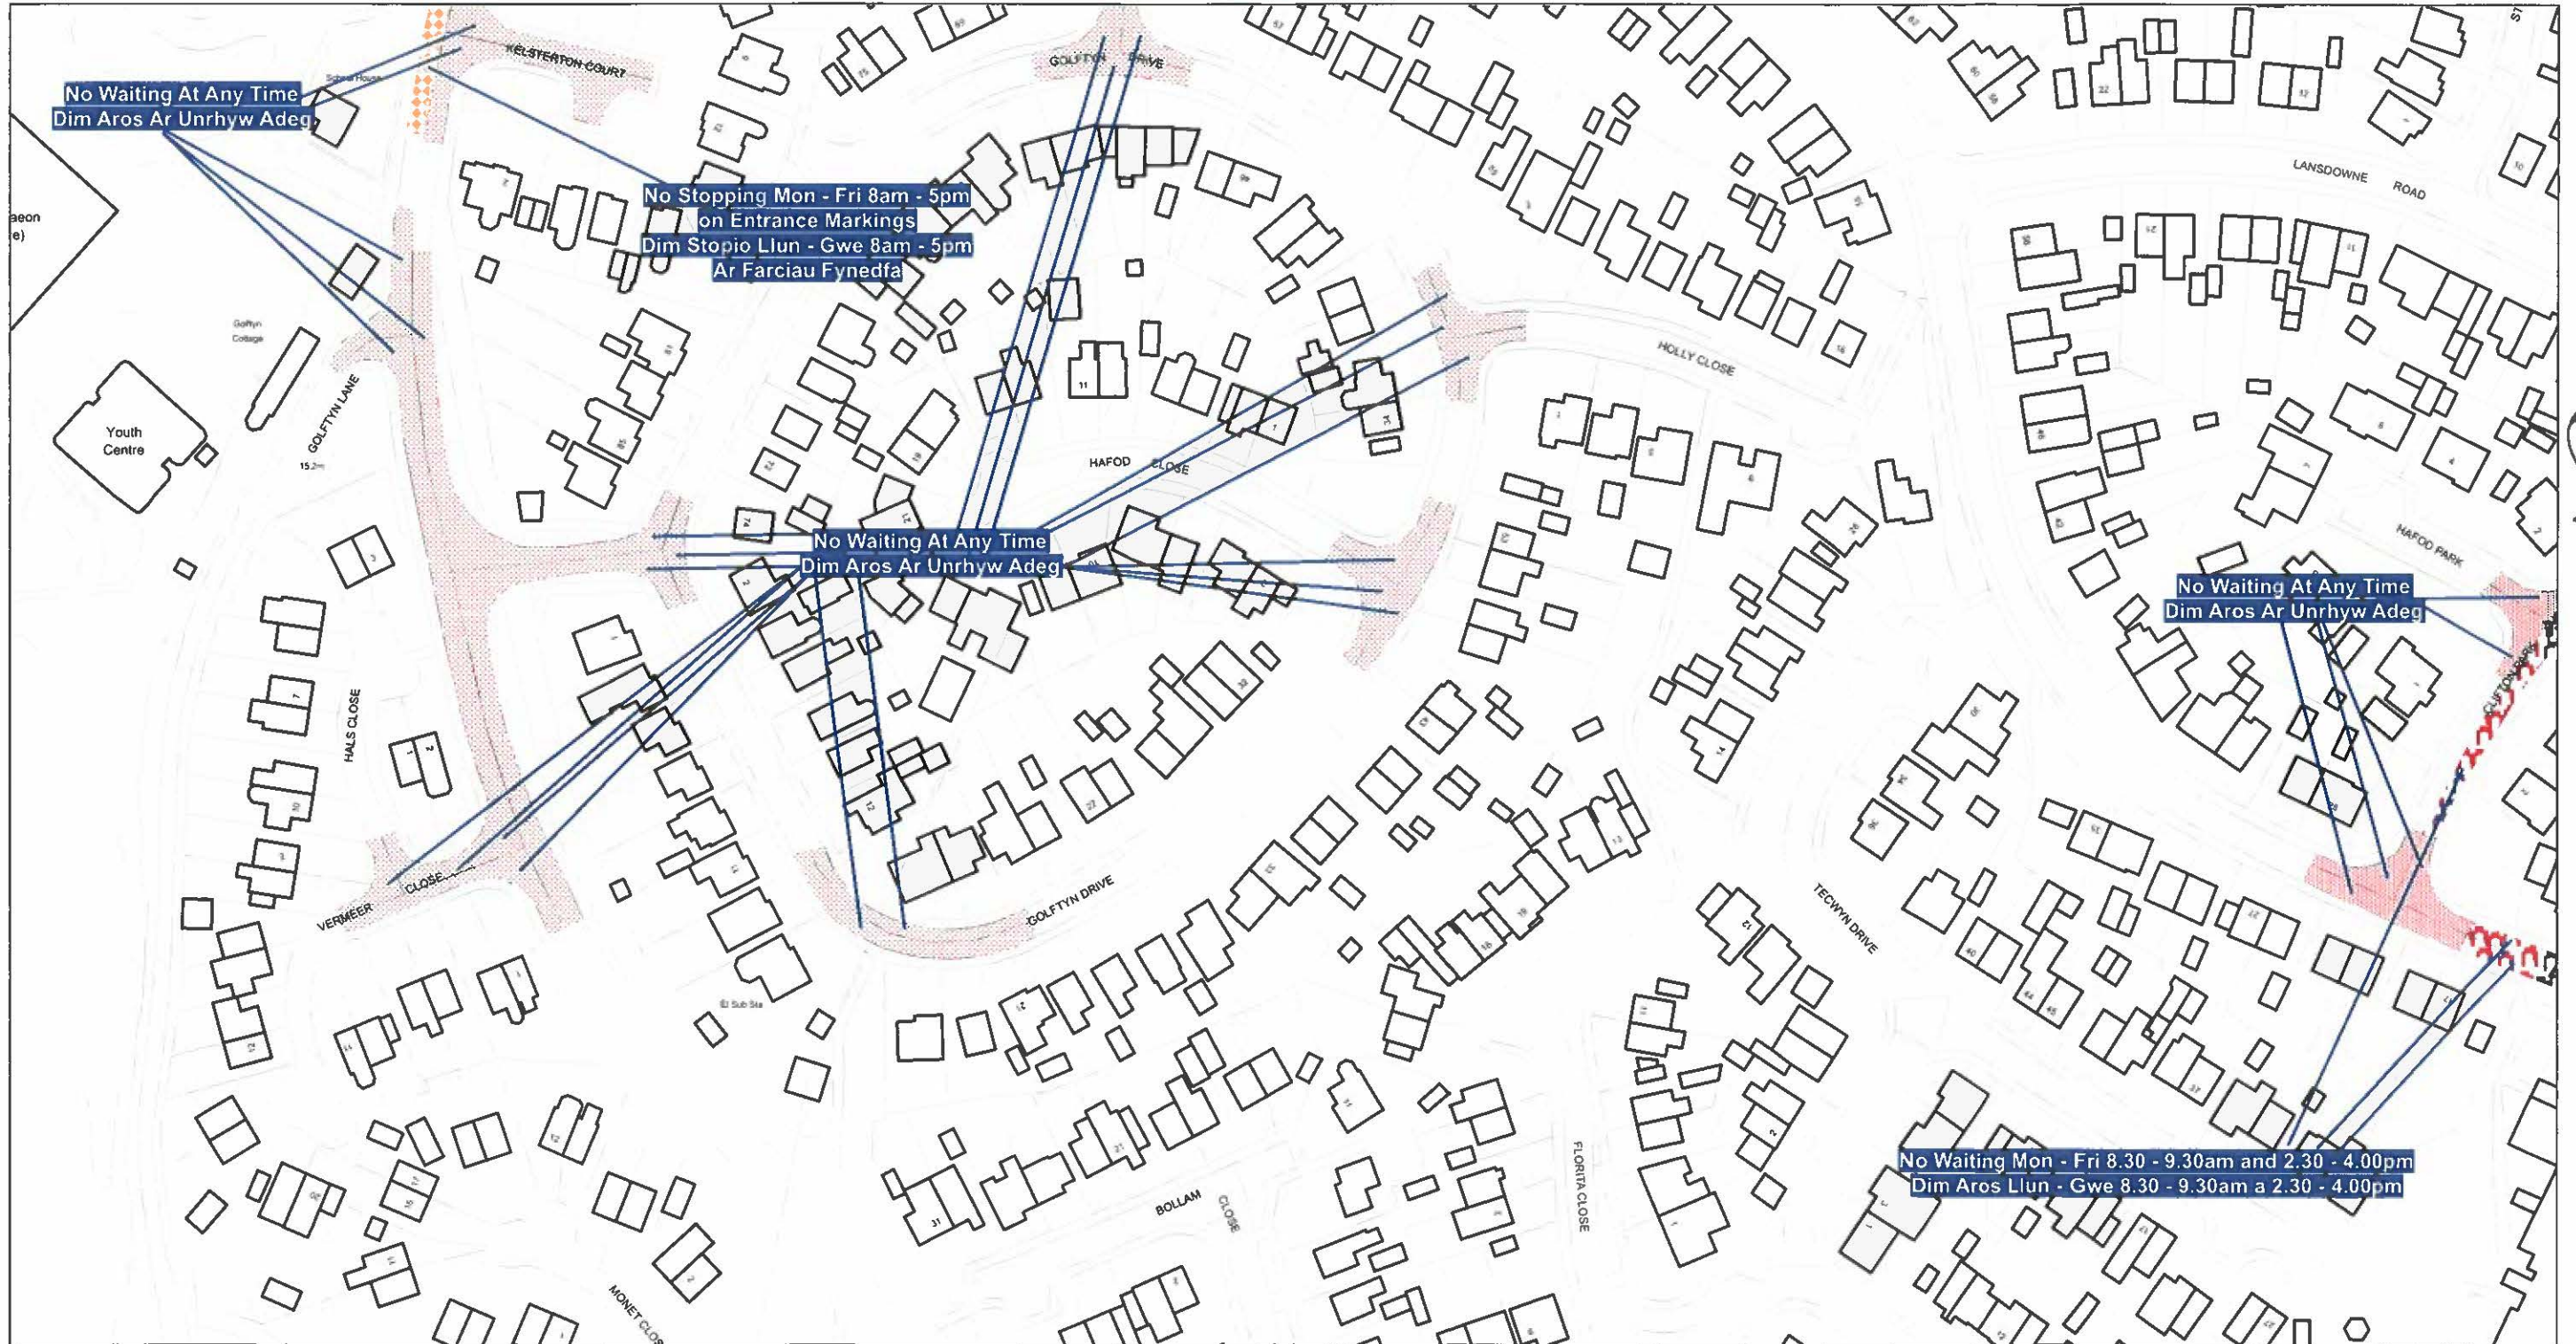

AREA CODE:AT69  
COD ARDAL:AT69

Scale: 1:1250  
Graddfa: 1:1250

This map is reproduced from Ordnance Survey material with the permission of Ordnance Survey on behalf of the Controller of Her Majesty's Stationary Office ©Crown Copyright. Unauthorised reproduction infringes Crown Copyright and may lead to prosecution or civil proceedings. Licence No. 100023386

Atgynhychir y map hwn o ddeunydd yr Ordnance Survey gyda chaniatad yr Ordnance Survey ar ran Rheolwr Llyfrfa Ei Mawrhydi ©Hawlfraint y Goron. Mae atgynhychu heb ganiatad yn torri hawlfraint y Goron a gall hyn arwain at erlyniad neu achos sifil. Rhif trwydded 100023386

Scale: 1:1250  
Graddfa: 1:1250

This map is reproduced from Ordnance Survey material with the permission of Ordnance Survey on behalf of the Controller of Her Majesty's Stationary Office ©Crown Copyright. Unauthorised reproduction infringes Crown Copyright and may lead to prosecution or civil proceedings. Licence No. 100023386