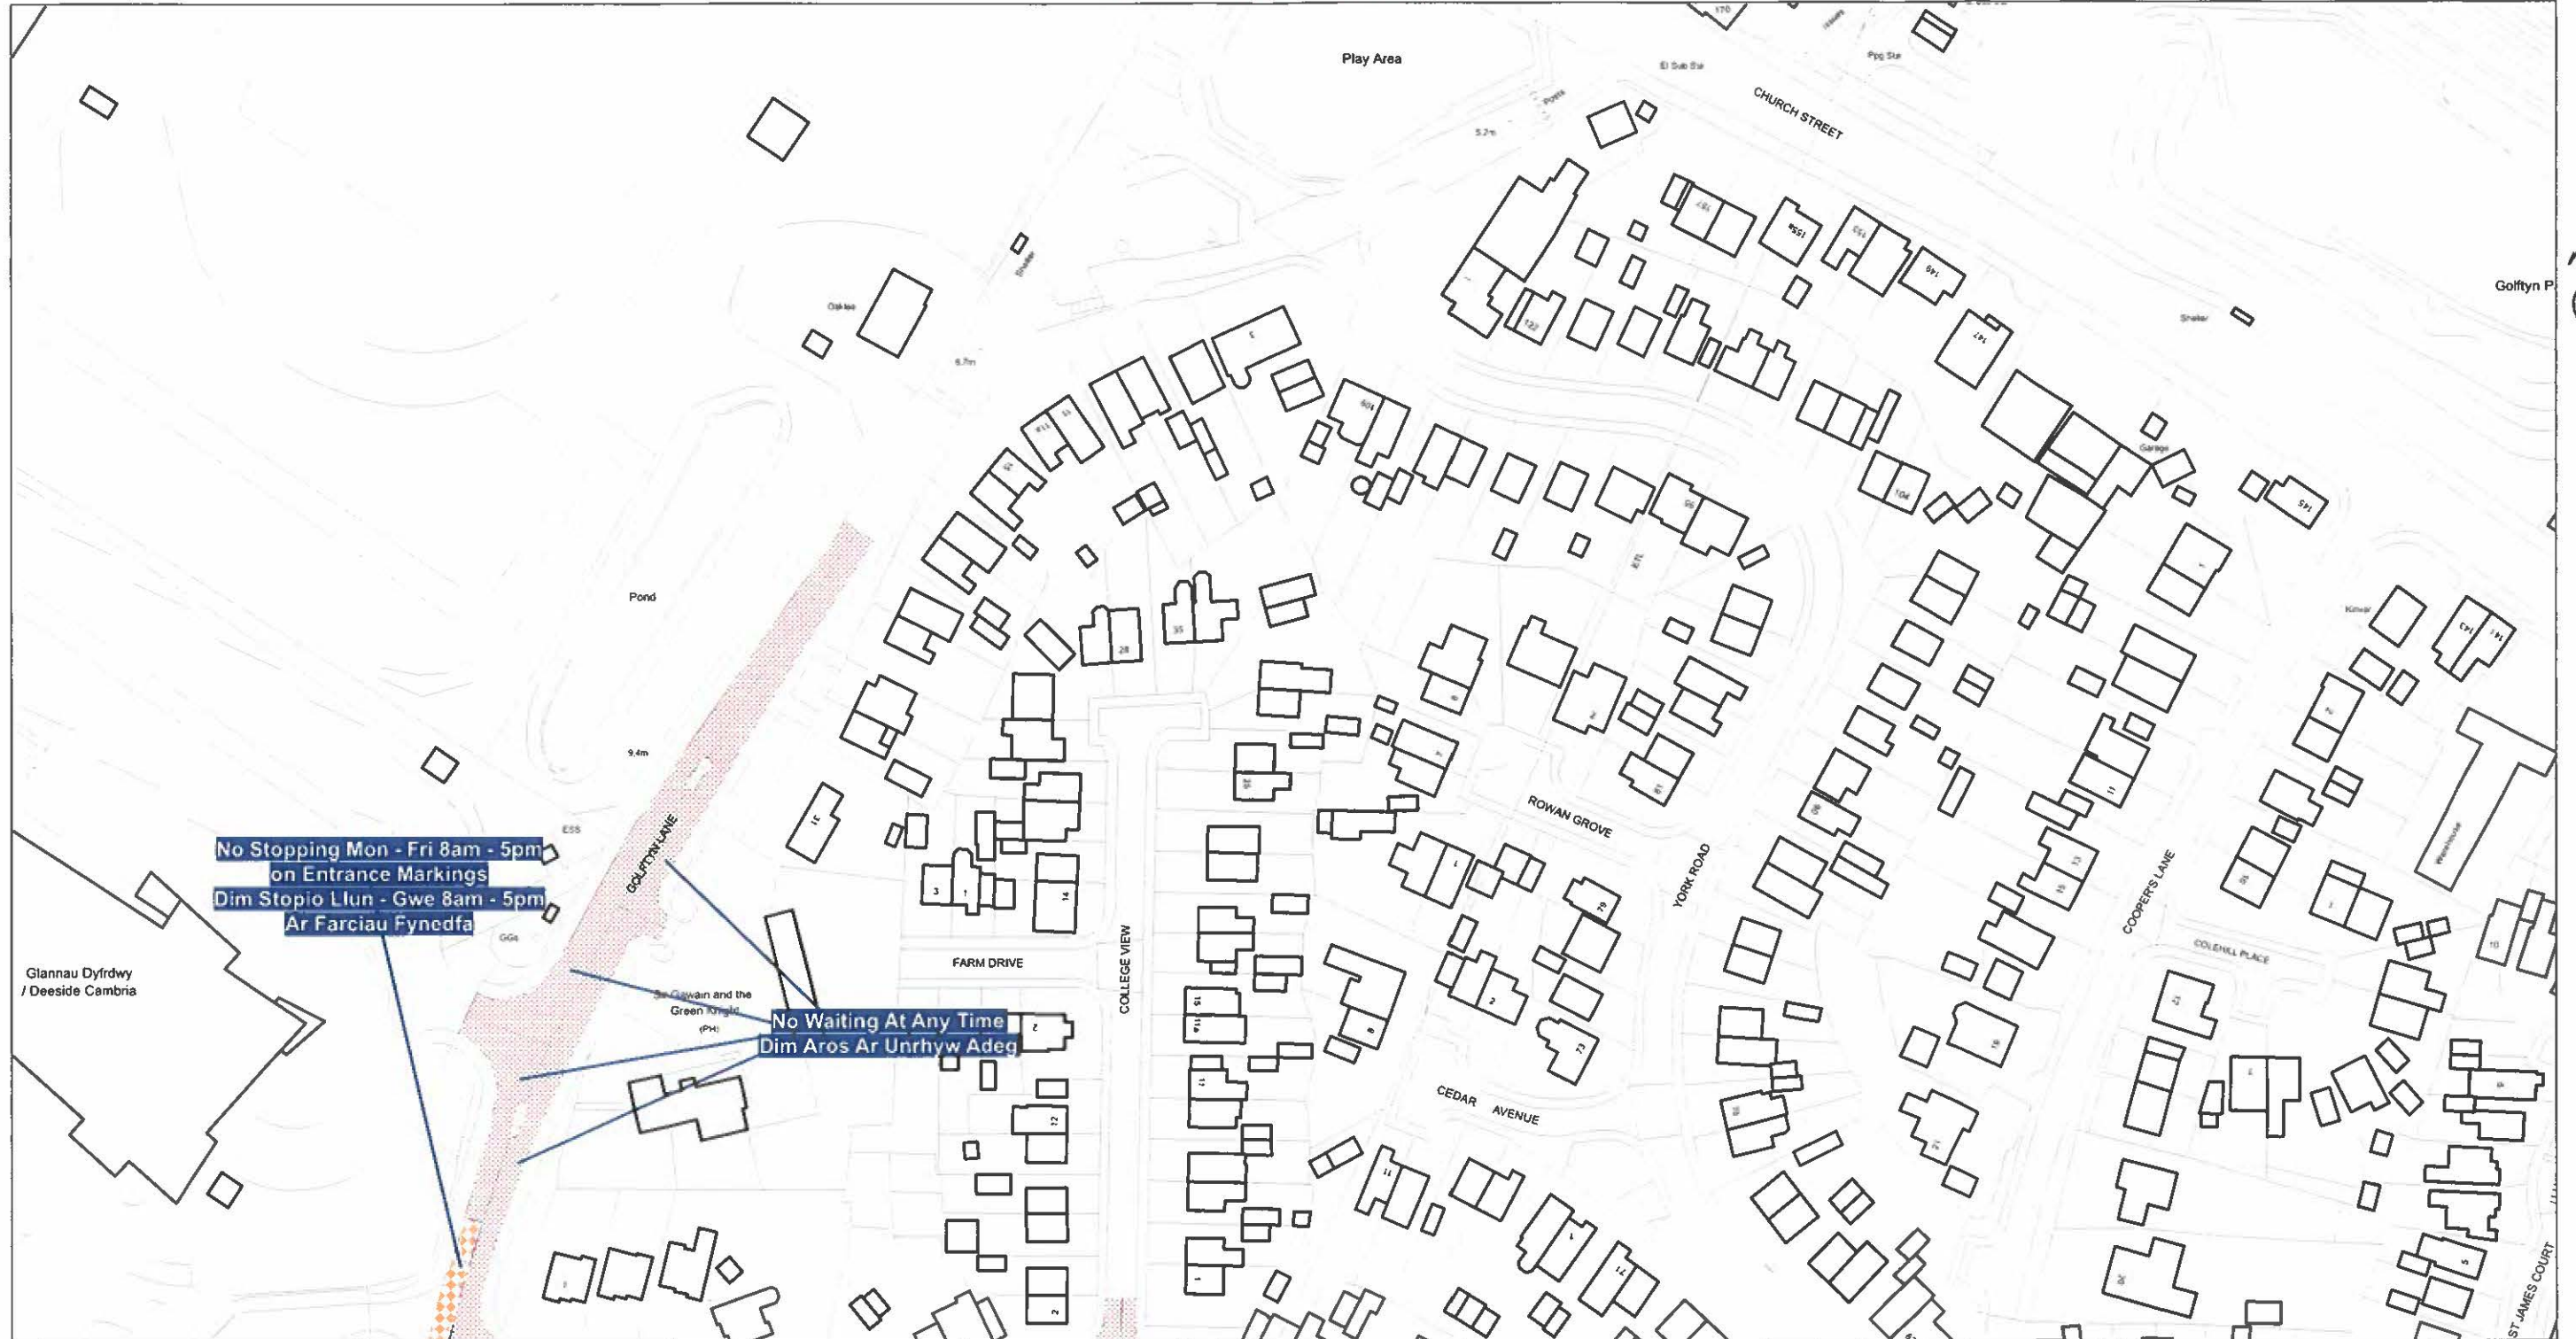

AREA CODE:AT69  
COD ARDAL:AT69

Scale: 1:1250  
Graddfa: 1:1250

This map is reproduced from Ordnance Survey material with the permission of Ordnance Survey on behalf of the Controller of Her Majesty's Stationary Office ©Crown Copyright. Unauthorised reproduction infringes Crown Copyright and may lead to prosecution or civil proceedings. Licence No. 100023386

Atgynhychir y map hwn o ddeunydd yr Ordnance Survey gyda chaniatad yr Ordnance Survey ar ran Rheolwr Llyfrfa Ei Mawrhydi ©Hawlfraint y Goron. Mae atgynhychu heb ganiatad yn torri hawlfraint y Goron a gall hyn arwain at erlyniad neu achos sifil. Rhif trwydded 100023386

Scale: 1:1250  
Graddfa: 1:1250

This map is reproduced from Ordnance Survey material with the permission of Ordnance Survey on behalf of the Controller of Her Majesty's Stationary Office ©Crown Copyright. Unauthorised reproduction infringes Crown Copyright and may lead to prosecution or civil proceedings. Licence No. 100023386